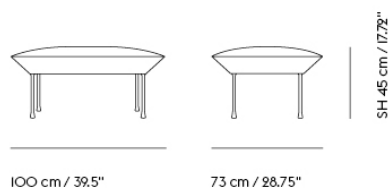

Colli	1
Shipper Colli	1
Net Weight (kg)	16
Base color options	Black, Burnt Yellow, Chrome, Dark Grey, Light Grey or Navy Blue

Item No.	Color	Net Price	Recommended Retail Price	Lead Time
Made-To-Order				
14657	Ocean - Color 3, 21, 32, 50, 52, 80 & 601	EUR 1.049,60	EUR 1.249,00	6 weeks
15014	Canvas - All Colors	EUR 1.088,20	EUR 1.295,00	6 weeks
15010	Clara - All Colors	EUR 1.088,20	EUR 1.295,00	6 weeks
14811	Fiord - All Colors	EUR 1.088,20	EUR 1.295,00	6 weeks
15011	Steelcut - All Colors	EUR 1.088,20	EUR 1.295,00	6 weeks
15013	Steelcut Trio - All Colors	EUR 1.088,20	EUR 1.295,00	6 weeks
15017	Divina - All Colors	EUR 1.172,30	EUR 1.395,00	6 weeks
15018	Divina MD - All Colors	EUR 1.172,30	EUR 1.395,00	6 weeks
15019	Divina Melange - All Colors	EUR 1.172,30	EUR 1.395,00	6 weeks
15012	Hallingdal - All Colors	EUR 1.172,30	EUR 1.395,00	6 weeks
30132	Vidar - All Colors	EUR 1.301,70	EUR 1.549,00	6 weeks
Extras				
00338	Test Sample - Textile	EUR 1.680,70	EUR 2.000,00	6 weeks
COM/COL & Specials				
15016	COM - Textile	EUR 1.088,20	EUR 1.295,00	8 weeks
14812	COM- Imitation Leather	EUR 1.172,30	EUR 1.395,00	8 weeks