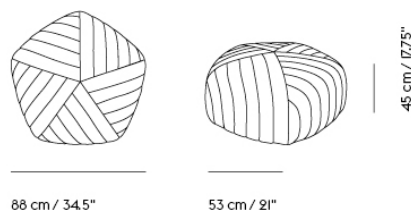

Colli 1
Shipper Colli 1
Gross Weight (kg) 22
Net Weight (kg) 18.8

Item No.	Color	Net Price	Recommended Retail Price	Lead Time
Ready-To-Ship				
97048-123	Remix I23	EUR 920,20	EUR 1.095,00	-
97048-183	Remix I83	EUR 920,20	EUR 1.095,00	-
97022-205	Steelcut Trio 205	EUR 1.088,20	EUR 1.295,00	-
Made-To-Order				
97048	Remix - All Colors	EUR 920,20	EUR 1.095,00	8 weeks
97023	Canvas - All Colors	EUR 1.088,20	EUR 1.295,00	8 weeks
97047	Fiord - All Colors	EUR 1.088,20	EUR 1.295,00	8 weeks
97042	Rime - All Colors	EUR 1.088,20	EUR 1.295,00	8 weeks
97021	Steelcut - All Colors	EUR 1.088,20	EUR 1.295,00	8 weeks
97022	Steelcut Trio - All Colors	EUR 1.088,20	EUR 1.295,00	8 weeks
97026	Divina - All Colors	EUR 1.256,30	EUR 1.495,00	8 weeks
97025	Divina MD - All Colors	EUR 1.256,30	EUR 1.495,00	8 weeks
97027	Divina Melange - All Colors	EUR 1.256,30	EUR 1.495,00	8 weeks
97049	Planum - All Colors	EUR 1.256,30	EUR 1.495,00	8 weeks
Extras				
00338	Test Sample - Textile	EUR 1.680,70	EUR 2.000,00	6 weeks
COM/COL & Specials				
97029	COM - Textile	EUR 1.088,20	EUR 1.295,00	8-10 weeks