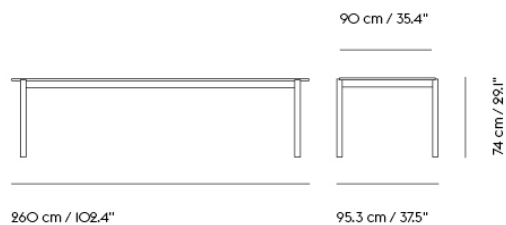

LINEAR WOOD TABLE / 260 X 90 CM / 102.4 X 35.4"

Colli	1
Shipper Colli	1
Gross Weight (kg)	43.6
Net Weight (kg)	34.714

Item No.	Color	Net Price	Recommended Retail Price	Lead Time
Ready-To-Ship				
30918	Oak	EUR 1.469,70	EUR 1.749,00	-