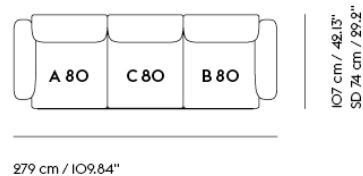

IN SITU MODULAR SOFA / 3-SEATER - CONFIGURATION I

Colli	1
Shipper Colli	4
Gross Weight (kg)	145.5
Net Weight (kg)	110.95

Item No.	Color	Net Price	Recommended Retail Price	Lead Time
Ready-To-Ship				
41937	Frame and Module - Ocean 80/Black	EUR 3.906,70	EUR 4.649,00	-
41907	Frame and Module - Clay 12/Black	EUR 4.579,00	EUR 5.449,00	-