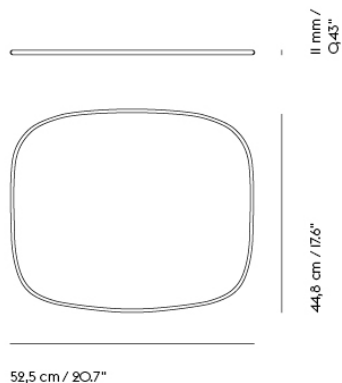

Shipper Colli 1
Gross Weight (kg) 0.45
Net Weight (kg) 0.35

Item No.	Color	Net Price	Recommended Retail Price	Lead Time
Ready-To-Ship				
56002-133	Remix 133	EUR 63,00	EUR 75,00	-
56003-BLCK	Easy Leather Black	EUR 71,40	EUR 85,00	-