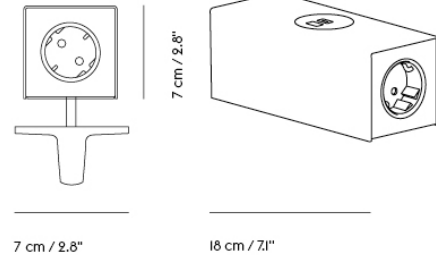

- Colli 1
- Shipper Colli 1
- Gross Weight (kg) 1.5
- Net Weight (kg) 1.4
- Please note The connector pins in this product contains lead, CAS no. 7439-92-1

Item No.	Color	Net Price	Recommended Retail Price	Lead Time
Ready-To-Ship				
39967-BLCK	Black	EUR 281,50	EUR 335,00	-
39967-GREY	Grey	EUR 281,50	EUR 335,00	-