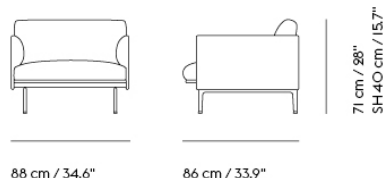

Colli 1
Shipper Colli 1
Gross Weight (kg) 35
Net Weight (kg) 30

Item No.	Color	Net Price	Recommended Retail Price	Lead Time
Ready-To-Ship				
27058-163	Remix 163/Black	EUR 1.805,90	EUR 2.149,00	-
27051-14	Vancouver 14/Black	EUR 1.805,90	EUR 2.149,00	-
27052-961	Fiord 961/Black	EUR 2.012,60	EUR 2.395,00	-
27053-BLCK	Refine Leather Black/Black ***	EUR 2.730,30	EUR 3.249,00	-
27053-COGN	Refine Leather Cognac/Black	EUR 2.730,30	EUR 3.249,00	-
Made-To-Order				
68564	Ocean - Color 3, 21, 32, 50, 52, 80 & 60I	EUR 1.805,90	EUR 2.149,00	6 weeks
27058	Remix - All Colors	EUR 1.805,90	EUR 2.149,00	6 weeks
27051	Vancouver - Color 4, 8, 10, 12, 13 & 14	EUR 1.805,90	EUR 2.149,00	8 weeks
27060	Canvas - All Colors	EUR 2.012,60	EUR 2.395,00	6 weeks
27059	Clara - All Colors	EUR 2.012,60	EUR 2.395,00	6 weeks
27052	Fiord - All Colors	EUR 2.012,60	EUR 2.395,00	6 weeks
27057	Rime - All Colors	EUR 2.012,60	EUR 2.395,00	6 weeks
27055	Steelcut - All Colors	EUR 2.012,60	EUR 2.395,00	6 weeks
27054	Steelcut Trio - All Colors	EUR 2.012,60	EUR 2.395,00	6 weeks
27061	Divina - All Colors	EUR 2.096,60	EUR 2.495,00	6 weeks
27062	Divina MD - All Colors	EUR 2.096,60	EUR 2.495,00	6 weeks
27063	Divina Melange - All Colors	EUR 2.096,60	EUR 2.495,00	6 weeks
27056	Hallingdal - All Colors	EUR 2.096,60	EUR 2.495,00	6 weeks
27071	Balder - All Colors	EUR 2.180,70	EUR 2.595,00	6 weeks
68332	Clay - Color 1, 3, 6, 7, 9, 10, 12, 13, 14, 15 & 17	EUR 2.180,70	EUR 2.595,00	6 weeks