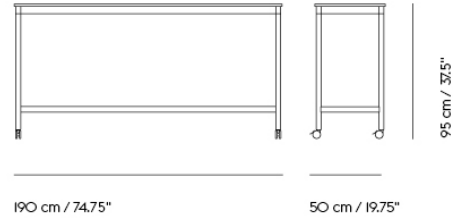

BASE HIGH TABLE / WITH CASTORS / 190 X 50 H: 95 CM / 74.8 X 19.7 H: 37.4"

Colli	1
Shipper Colli	2
Gross Weight (kg)	38
Net Weight (kg)	33.2
Base color options	White, Black

Item No.	Color	Net Price	Recommended Retail Price	Lead Time
Made-To-Order				
64305	Black Laminate/Black ABS/Black	EUR 1.637,80	EUR 1.949,00	8 weeks
64369	Black Laminate/Black ABS/White	EUR 1.637,80	EUR 1.949,00	8 weeks
64313	Black Laminate/Plywood/Black	EUR 1.637,80	EUR 1.949,00	8 weeks
64377	Black Laminate/Plywood/White	EUR 1.637,80	EUR 1.949,00	8 weeks
64353	White Laminate/Plywood/Black	EUR 1.637,80	EUR 1.949,00	8 weeks
64416	White Laminate/Plywood/White	EUR 1.637,80	EUR 1.949,00	8 weeks
64345	White Laminate/White ABS/Black	EUR 1.637,80	EUR 1.949,00	8 weeks
64409	White Laminate/White ABS/White	EUR 1.637,80	EUR 1.949,00	8 weeks
64329	Black Nanolaminate/Plywood/Black	EUR 2.180,70	EUR 2.595,00	8 weeks
64393	Black Nanolaminate/Plywood/White	EUR 2.180,70	EUR 2.595,00	8 weeks
64361	White Nanolaminate/Plywood/Black	EUR 2.180,70	EUR 2.595,00	8 weeks
64425	White Nanolaminate/Plywood/White	EUR 2.180,70	EUR 2.595,00	8 weeks
64322	Black Linoleum/Plywood/Black	EUR 1.805,90	EUR 2.149,00	8 weeks
64386	Black Linoleum/Plywood/White	EUR 1.805,90	EUR 2.149,00	8 weeks
64337	Lacquered Oak Veneer/Plywood/Black	EUR 2.058,00	EUR 2.449,00	8 weeks
64401	Lacquered Oak Veneer/Plywood/White	EUR 2.058,00	EUR 2.449,00	8 weeks