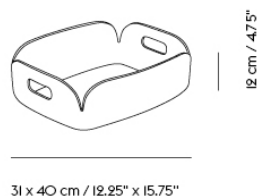

Colli 1
Shipper Colli 1
Gross Weight (kg) 0.55
Net Weight (kg) 0.5

Item No.	Color	Net Price	Recommended Retail Price	Lead Time
Ready-To-Ship				
13300	Black	EUR 63,00	EUR 75,00	-
13306	Black Mélange	EUR 63,00	EUR 75,00	-
13303	Dusty Green	EUR 63,00	EUR 75,00	-
13301	Grey	EUR 63,00	EUR 75,00	-
13307	Midnight Blue	EUR 63,00	EUR 75,00	-