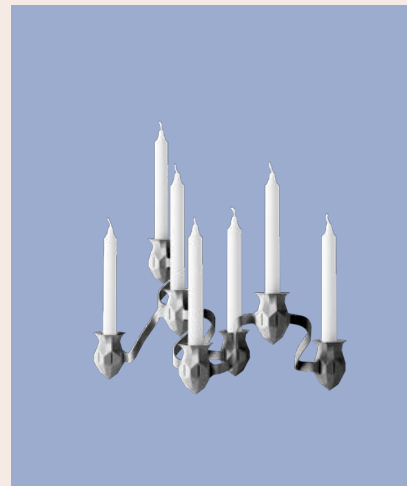

THE MORE THE MERRIER

"A candlestick that is everything but streamlined. As the saying goes: the more elements you join together, the merrier the result. Can be constructed in infinite ways. The design is a blend of the formal and the informal. Assembly can be conducted with a sense of meticulous symmetry, or with complete chaos, as you wish."

— Louise Campbell

Designed by	Louise Campbell / 2007
Environment	Indoor
Country of Production	China
Description	With its name matching its cheerful design, the More the Merrier candelabra consists of seven candleholders and six connectors, enabling the design to be put together symmetrically or at random. Made of rubber and steel, the More the Merrier combines industrial materials with sleek, unique shapes.
Material	The candlestick is made from high pressure casted plastic, with molded rubber to create of a soft surface. Steel connectors are made by machine and hand-painted.
Cleaning & Care	Hand wash in hot water. To remove candle wax use boiling water.