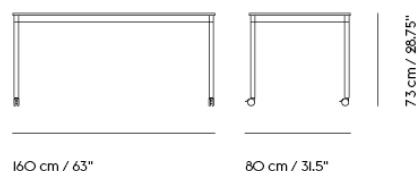

BASE TABLE / WITH CASTORS / 160 X 80 CM / 63 X 31.5"

Colli	1
Shipper Colli	2
Gross Weight (kg)	25.4
Net Weight (kg)	20.14
Base color options	White, Black

Item No.	Color	Net Price	Recommended Retail Price	Lead Time
Made-To-Order				
64431	Black Laminate/Black ABS/Black	EUR 1.133,60	EUR 1.349,00	6 weeks
64551	Black Laminate/Black ABS/White	EUR 1.133,60	EUR 1.349,00	6 weeks
64446	Black Laminate/Plywood/Black	EUR 1.133,60	EUR 1.349,00	6 weeks
64566	Black Laminate/Plywood/White	EUR 1.133,60	EUR 1.349,00	6 weeks
64521	White Laminate/Plywood/Black	EUR 1.133,60	EUR 1.349,00	6 weeks
64641	White Laminate/Plywood/White	EUR 1.133,60	EUR 1.349,00	6 weeks
64506	White Laminate/White ABS/Black	EUR 1.133,60	EUR 1.349,00	6 weeks
64626	White Laminate/White ABS/White	EUR 1.133,60	EUR 1.349,00	6 weeks
64476	Black Nanolaminate/Plywood/Black	EUR 1.424,40	EUR 1.695,00	6 weeks
64596	Black Nanolaminate/Plywood/White	EUR 1.424,40	EUR 1.695,00	6 weeks
64536	White Nanolaminate/Plywood/Black	EUR 1.424,40	EUR 1.695,00	6 weeks
64656	White Nanolaminate/Plywood/White	EUR 1.424,40	EUR 1.695,00	6 weeks
64471	Black Linoleum/Plywood/Black	EUR 1.217,60	EUR 1.449,00	6 weeks
64591	Black Linoleum/Plywood/White	EUR 1.217,60	EUR 1.449,00	6 weeks
64491	Lacquered Oak Veneer/Plywood/Black	EUR 1.301,70	EUR 1.549,00	6 weeks
64611	Lacquered Oak Veneer/Plywood/White	EUR 1.301,70	EUR 1.549,00	6 weeks