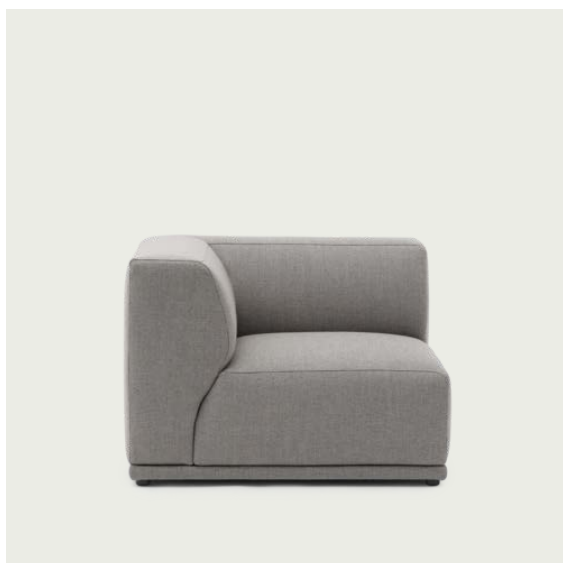

CONNECT SOFT MODULAR SOFA / CORNER (F)

Colli	1
Shipper Colli	1
Gross Weight (kg)	50.8
Net Weight (kg)	39.3

Item No.	Color	Net Price	Recommended Retail Price	Lead Time
Ready-To-Ship				
94514-128	Re-wool 128	EUR 1.469,70	EUR 1.749,00	-
94622-12	Clay 12	EUR 1.721,80	EUR 2.049,00	-
Made-To-Order				
94640	Ocean - Color 3, 21, 32, 50, 52, 80 & 601	EUR 1.301,70	EUR 1.549,00	6 weeks
94523	Remix - All Colors	EUR 1.301,70	EUR 1.549,00	6 weeks
94631	Vancouver - Color 4, 8, 10, 12, 13 & 14	EUR 1.301,70	EUR 1.549,00	6 weeks
94568	Canvas - All Colors	EUR 1.469,70	EUR 1.749,00	6 weeks
94577	Clara - All Colors	EUR 1.469,70	EUR 1.749,00	6 weeks
94541	Fiord - All Colors	EUR 1.469,70	EUR 1.749,00	6 weeks
94514	Re-wool - All Colors	EUR 1.469,70	EUR 1.749,00	6 weeks
94532	Rime - All Colors	EUR 1.469,70	EUR 1.749,00	6 weeks
94550	Steelcut - All Colors	EUR 1.469,70	EUR 1.749,00	6 weeks
94559	Steelcut Trio - All Colors	EUR 1.469,70	EUR 1.749,00	6 weeks
94595	Divina - All Colors	EUR 1.592,40	EUR 1.895,00	6 weeks
94604	Divina MD - All Colors	EUR 1.592,40	EUR 1.895,00	6 weeks
94613	Divina Melange - All Colors	EUR 1.592,40	EUR 1.895,00	6 weeks
94586	Hallingdal - All Colors	EUR 1.592,40	EUR 1.895,00	6 weeks
94505	Balder - All Colors	EUR 1.721,80	EUR 2.049,00	6 weeks
94622	Clay - Color 1, 3, 6, 7, 9, 10, 12, 13, 14, 15 & 17	EUR 1.721,80	EUR 2.049,00	6 weeks

Extras