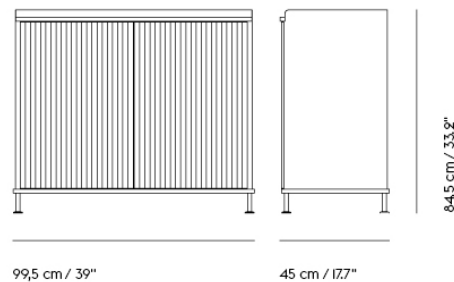

Colli 1
Shipper Colli 1
Gross Weight (kg) 54.16
Net Weight (kg) 41

Item No.	Color	Net Price	Recommended Retail Price	Lead Time
Ready-To-Ship				
83600	Black/Black	EUR 1.637,80	EUR 1.949,00	-
83610	Oak/Black	EUR 1.637,80	EUR 1.949,00	-
83612	Oak/Dusty Green	EUR 1.637,80	EUR 1.949,00	-
83611	Oak/Grey	EUR 1.637,80	EUR 1.949,00	-
Made-To-Order				
83602	Dusty Green/Dusty Green	EUR 1.721,80	EUR 2.049,00	7 weeks
83601	Grey/Grey	EUR 1.721,80	EUR 2.049,00	7 weeks
83613	Oak/Sand Yellow	EUR 1.721,80	EUR 2.049,00	7 weeks
83603	Sand Yellow/Sand Yellow	EUR 1.721,80	EUR 2.049,00	7 weeks
Extras				
83661	Extra shelf - Low - Black	EUR 147,10	EUR 175,00	-
83662	Extra shelf - Low - Dusty Green	EUR 147,10	EUR 175,00	-
83663	Extra shelf - Low - Grey	EUR 147,10	EUR 175,00	-
83664	Extra shelf - Low - Sand Yellow	EUR 147,10	EUR 175,00	-
83657	Extra shelf - Tall - Black	EUR 147,10	EUR 175,00	-
83658	Extra shelf - Tall - Dusty Green	EUR 147,10	EUR 175,00	-
83659	Extra shelf - Tall - Grey	EUR 147,10	EUR 175,00	-
83660	Extra shelf - Tall - Sand Yellow	EUR 147,10	EUR 175,00	-