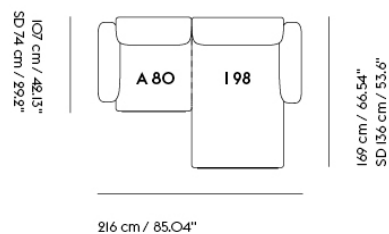

IN SITU MODULAR SOFA / 2-SEATER - CONFIGURATION 4

Colli	1
Shipper Colli	5
Gross Weight (kg)	133.8
Net Weight (kg)	103.21

Item No.	Color	Net Price	Recommended Retail Price	Lead Time
Ready-To-Ship				
41933	Frame and Module - Ocean 80/Black	EUR 3.273,10	EUR 3.895,00	-
41903	Frame and Module - Clay 12/Black	EUR 3.861,30	EUR 4.595,00	-