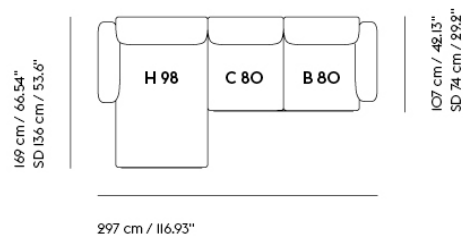

IN SITU MODULAR SOFA / 3-SEATER - CONFIGURATION 7

Colli	1
Shipper Colli	6
Gross Weight (kg)	171.9
Net Weight (kg)	133.22

Item No.	Color	Net Price	Recommended Retail Price	Lead Time
Ready-To-Ship				
41943	Frame and Module - Ocean 80/Black	EUR 4.326,90	EUR 5.149,00	-
41913	Frame and Module - Clay 12/Black	EUR 5.167,20	EUR 6.149,00	-