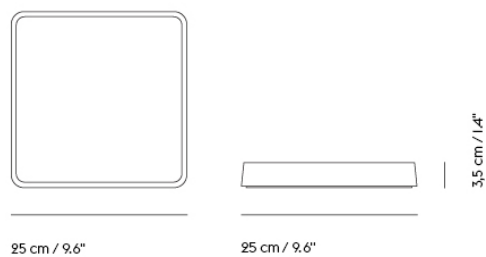

ARRANGE DESKTOP SERIES / TRAY - 25 X 25 CM / 9.6 X 9.6"

Colli	1
Shipper Colli	1
Gross Weight (kg)	0.456
Net Weight (kg)	0.326

Item No.	Color	Net Price	Recommended Retail Price	Lead Time
Ready-To-Ship				
98330	Grey	EUR 20,20	EUR 24,00	-