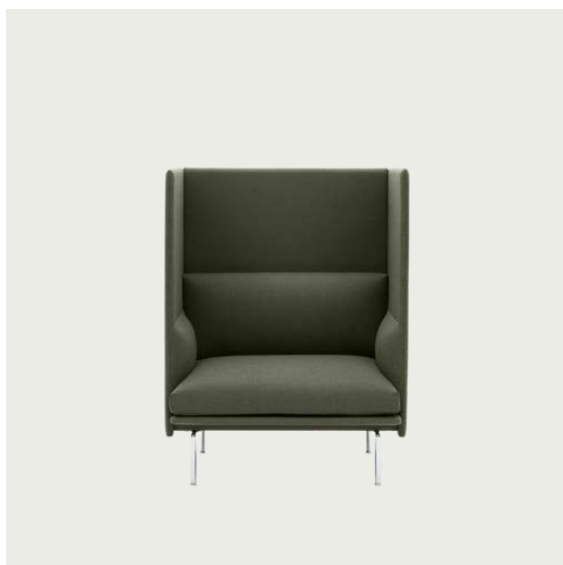

OUTLINE HIGHBACK SOFA / I-SEATER - POLISHED ALUMINUM BASE

Colli	1
Shipper Colli	1
Gross Weight (kg)	63
Net Weight (kg)	54

Item No.	Color	Net Price	Recommended Retail Price	Lead Time
Made-To-Order				
68578	Ocean - Color 3, 21, 32, 50, 52, 80 & 601	EUR 2.600,80	EUR 3.095,00	6 weeks
69428	Remix - All Colors	EUR 2.600,80	EUR 3.095,00	6 weeks
69421	Vancouver - Color 4, 8, 10, 12, 13 & 14	EUR 2.600,80	EUR 3.095,00	8 weeks
69430	Canvas - All Colors	EUR 3.021,00	EUR 3.595,00	6 weeks
69429	Clara - All Colors	EUR 3.021,00	EUR 3.595,00	6 weeks
69422	Fiord - All Colors	EUR 3.021,00	EUR 3.595,00	6 weeks
69427	Rime - All Colors	EUR 3.021,00	EUR 3.595,00	6 weeks
69425	Steelcut - All Colors	EUR 3.021,00	EUR 3.595,00	6 weeks
69424	Steelcut Trio - All Colors	EUR 3.021,00	EUR 3.595,00	6 weeks
69431	Divina - All Colors	EUR 3.189,10	EUR 3.795,00	6 weeks
69432	Divina MD - All Colors	EUR 3.189,10	EUR 3.795,00	6 weeks
69433	Divina Melange - All Colors	EUR 3.189,10	EUR 3.795,00	6 weeks
69426	Hallingdal - All Colors	EUR 3.189,10	EUR 3.795,00	6 weeks
69441	Balder - All Colors	EUR 3.273,10	EUR 3.895,00	6 weeks
68346	Clay - Color 1, 3, 6, 7, 9, 10, 12, 13, 14, 15 & 17	EUR 3.273,10	EUR 3.895,00	6 weeks
69442	Twill Weave - All Colors	EUR 3.273,10	EUR 3.895,00	6 weeks
69440	Vidar - All Colors	EUR 3.273,10	EUR 3.895,00	6 weeks
69437	Easy Leather - All Colors	EUR 3.906,70	EUR 4.649,00	6 weeks
69423	Refine Leather - All Colors	EUR 4.495,00	EUR 5.349,00	6 weeks
69434	Endure Leather - All Colors	EUR 5.205,90	EUR 6.195,00	6 weeks

Extras