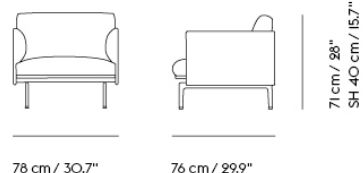

Colli |
Shipper Colli |
Gross Weight (kg) 29
Net Weight (kg) 24

Item No.	Color	Net Price	Recommended Retail Price	Lead Time
Made-To-Order				
68601	Ocean - Color 3, 21, 32, 50, 52, 80 & 601	EUR 1.592,40	EUR 1.895,00	6 weeks
26808	Remix - All Colors	EUR 1.592,40	EUR 1.895,00	6 weeks
26801	Vancouver - Color 4, 8, 10, 12, 13 & 14	EUR 1.592,40	EUR 1.895,00	8 weeks
26810	Canvas - All Colors	EUR 1.805,90	EUR 2.149,00	6 weeks
26809	Clara - All Colors	EUR 1.805,90	EUR 2.149,00	6 weeks
26802	Fiord - All Colors	EUR 1.805,90	EUR 2.149,00	6 weeks
26807	Rime - All Colors	EUR 1.805,90	EUR 2.149,00	6 weeks
26805	Steelcut - All Colors	EUR 1.805,90	EUR 2.149,00	6 weeks
26804	Steelcut Trio - All Colors	EUR 1.805,90	EUR 2.149,00	6 weeks
26811	Divina - All Colors	EUR 1.889,90	EUR 2.249,00	6 weeks
26812	Divina MD - All Colors	EUR 1.889,90	EUR 2.249,00	6 weeks
26813	Divina Melange - All Colors	EUR 1.889,90	EUR 2.249,00	6 weeks
26806	Hallingdal - All Colors	EUR 1.889,90	EUR 2.249,00	6 weeks
26821	Balder - All Colors	EUR 2.096,60	EUR 2.495,00	6 weeks
68369	Clay - Color 1, 3, 6, 7, 9, 10, 12, 13, 14, 15 & 17	EUR 2.096,60	EUR 2.495,00	6 weeks
26822	Twill Weave - All Colors	EUR 2.096,60	EUR 2.495,00	6 weeks
26820	Vidar - All Colors	EUR 2.096,60	EUR 2.495,00	6 weeks
26817	Easy Leather - All Colors	EUR 2.264,70	EUR 2.695,00	6 weeks
26803	Refine Leather - All Colors	EUR 2.516,80	EUR 2.995,00	6 weeks
26814	Endure Leather - All Colors	EUR 3.105,00	EUR 3.695,00	6 weeks

Extras