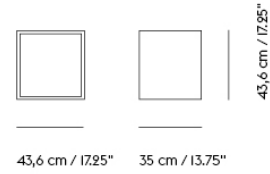

STACKED STORAGE SYSTEM / MEDIUM WITH BACKBOARD

Colli	1
Shipper Colli	1
Gross Weight (kg)	13.1
Net Weight (kg)	9.8

Item No.	Color	Net Price	Recommended Retail Price	Lead Time
Ready-To-Ship				
15636	Light Grey	EUR 155,50	EUR 185,00	-
15768	Midnight Blue	EUR 155,50	EUR 185,00	-
15606	White	EUR 155,50	EUR 185,00	-
15616	Oak	EUR 167,20	EUR 199,00	-
15673	Oak/Dusty Green	EUR 167,20	EUR 199,00	-
15670	Oak/Light Grey	EUR 167,20	EUR 199,00	-