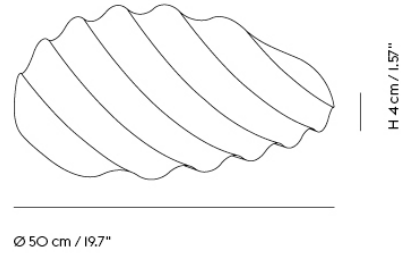

Colli 1
Shipper Colli 1
Gross Weight (kg) 2.8
Net Weight (kg) 2

Item No.	Color	Net Price	Recommended Retail Price	Lead Time
Ready-To-Ship				
29028	Steel	EUR 167,20	EUR 199,00	-