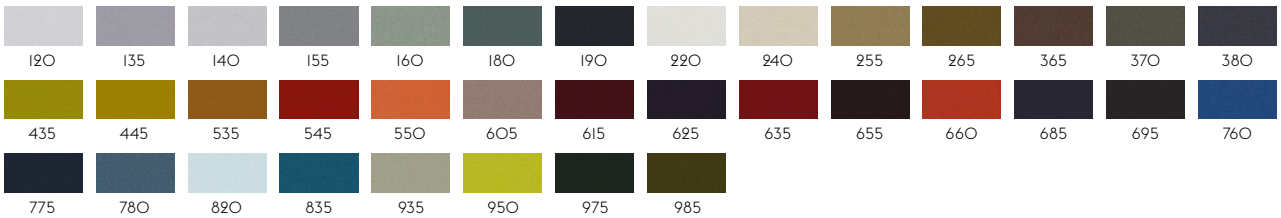

STEELCUT BY KVADRAT

Designer: Dijkmeijer & Ridolfo.

Composition: 90% new wool worsted, 10% nylon.

Durability: 80.000 Martindale / Lightfastness 5-7 (ISO I-8).

Sustainability: Complies with both EU ecolabel "The Flower" and Greenguard Gold Certification.

110