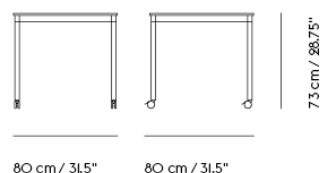

BASE TABLE / WITH CASTORS / 80 X 80 CM / 31.5 X 31.5"

Colli	1
Shipper Colli	2
Gross Weight (kg)	16.4
Net Weight (kg)	11.09
Base color options	White, Black

Item No.	Color	Net Price	Recommended Retail Price	Lead Time
Made-To-Order				
64439	Black Laminate/Black ABS/Black	EUR 1.004,20	EUR 1.195,00	6 weeks
64559	Black Laminate/Black ABS/White	EUR 1.004,20	EUR 1.195,00	6 weeks
64454	Black Laminate/Plywood/Black	EUR 1.004,20	EUR 1.195,00	6 weeks
64574	Black Laminate/Plywood/White	EUR 1.004,20	EUR 1.195,00	6 weeks
64529	White Laminate/Plywood/Black	EUR 1.004,20	EUR 1.195,00	6 weeks
64649	White Laminate/Plywood/White	EUR 1.004,20	EUR 1.195,00	6 weeks
64514	White Laminate/White ABS/Black	EUR 1.004,20	EUR 1.195,00	6 weeks
64634	White Laminate/White ABS/White	EUR 1.004,20	EUR 1.195,00	6 weeks
64484	Black Nanolaminate/Plywood/Black	EUR 1.256,30	EUR 1.495,00	6 weeks
64604	Black Nanolaminate/Plywood/White	EUR 1.256,30	EUR 1.495,00	6 weeks
64544	White Nanolaminate/Plywood/Black	EUR 1.256,30	EUR 1.495,00	6 weeks
64664	White Nanolaminate/Plywood/White	EUR 1.256,30	EUR 1.495,00	6 weeks
64466	Black Linoleum/Plywood/Black	EUR 1.004,20	EUR 1.195,00	6 weeks
64586	Black Linoleum/Plywood/White	EUR 1.004,20	EUR 1.195,00	6 weeks
64499	Lacquered Oak Veneer/Plywood/Black	EUR 1.049,60	EUR 1.249,00	6 weeks
64619	Lacquered Oak Veneer/Plywood/White	EUR 1.049,60	EUR 1.249,00	6 weeks