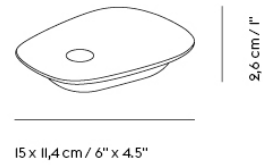

Colli 4
Shipper Colli 1
Gross Weight (kg) 0.6
Net Weight (kg) 0.5

Item No.	Color	Net Price	Recommended Retail Price	Lead Time
Ready-To-Ship				
16003	Tangerine	EUR 33,60	EUR 40,00	-
16005	Yellow ***	EUR 33,60	EUR 40,00	-