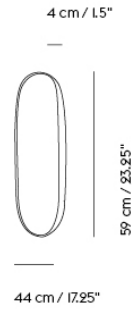

Colli 1
Shipper Colli 1
Gross Weight (kg) 8.5
Net Weight (kg) 5.5

Item No.	Color	Net Price	Recommended Retail Price	Lead Time
Ready-To-Ship				
21907	Rose/Clear	EUR 268,10	EUR 319,00	-
21905	Dark Green/Clear	EUR 268,10	EUR 319,00	-
21901	Grey/Clear	EUR 268,10	EUR 319,00	-
21904	Rose/Rose	EUR 268,10	EUR 319,00	-
21906	Taupe/Clear	EUR 268,10	EUR 319,00	-
21903	Taupe/Taupe	EUR 268,10	EUR 319,00	-