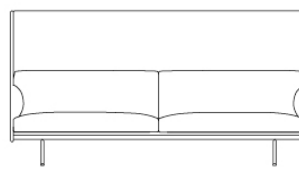

OUTLINE HIGHBACK SOFA / 3-SEATER - POLISHED ALUMINUM BASE

220 cm / 86.6"

76 cm / 29.9"

115 cm / 45.3"
SH 40 cm / 15.7"

Colli	1
Shipper Colli	1
Gross Weight (kg)	75
Net Weight (kg)	69

Item No.	Color	Net Price	Recommended Retail Price	Lead Time
Made-To-Order				
68530	Ocean - Color 3, 21, 32, 50, 52, 80 & 60I	EUR 3.906,70	EUR 4.649,00	6 weeks
67908	Remix - All Colors	EUR 3.906,70	EUR 4.649,00	6 weeks
67901	Vancouver - Color 4, 8, 10, 12, 13 & 14	EUR 3.906,70	EUR 4.649,00	8 weeks
67910	Canvas - All Colors	EUR 4.326,90	EUR 5.149,00	6 weeks
67909	Clara - All Colors	EUR 4.326,90	EUR 5.149,00	6 weeks
67902	Fiord - All Colors	EUR 4.326,90	EUR 5.149,00	6 weeks
67907	Rime - All Colors	EUR 4.326,90	EUR 5.149,00	6 weeks
67905	Steelcut - All Colors	EUR 4.326,90	EUR 5.149,00	6 weeks
67904	Steelcut Trio - All Colors	EUR 4.326,90	EUR 5.149,00	6 weeks
67911	Divina - All Colors	EUR 4.617,60	EUR 5.495,00	6 weeks
67912	Divina MD - All Colors	EUR 4.617,60	EUR 5.495,00	6 weeks
67913	Divina Melange - All Colors	EUR 4.617,60	EUR 5.495,00	6 weeks
67906	Hallingdal - All Colors	EUR 4.617,60	EUR 5.495,00	6 weeks
68261	Balder - All Colors	EUR 4.915,10	EUR 5.849,00	6 weeks
68298	Clay - Color 1, 3, 6, 7, 9, 10, 12, 13, 14, 15 & 17	EUR 4.915,10	EUR 5.849,00	6 weeks
68262	Twill Weave - All Colors	EUR 4.915,10	EUR 5.849,00	6 weeks
67920	Vidar - All Colors	EUR 4.915,10	EUR 5.849,00	6 weeks
67917	Easy Leather - All Colors	EUR 6.091,60	EUR 7.249,00	6 weeks
67903	Refine Leather - All Colors	EUR 7.054,60	EUR 8.395,00	6 weeks
67914	Endure Leather - All Colors	EUR 7.604,20	EUR 9.049,00	6 weeks

Extras