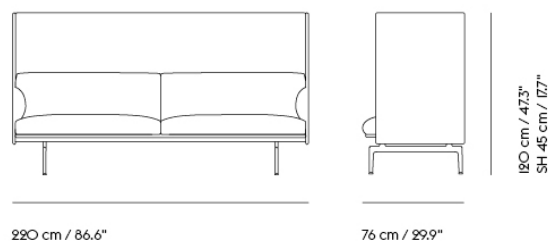

OUTLINE HIGHBACK SOFA / 3-SEATER - BLACK BASE - SH: 45CM / 17.7"

Colli	1
Shipper Colli	1
Gross Weight (kg)	75
Net Weight (kg)	69

Item No.	Color	Net Price	Recommended Retail Price	Lead Time
Made-To-Order				
68523	Ocean - Color 3, 21, 32, 50, 52, 80 & 60I	EUR 3.738,70	EUR 4.449,00	6 weeks
69652	Remix - All Colors	EUR 3.738,70	EUR 4.449,00	6 weeks
69645	Vancouver - Color 4, 8, 10, 12, 13 & 14	EUR 3.738,70	EUR 4.449,00	8 weeks
69654	Canvas - All Colors	EUR 4.158,80	EUR 4.949,00	6 weeks
69653	Clara - All Colors	EUR 4.158,80	EUR 4.949,00	6 weeks
69646	Fiord - All Colors	EUR 4.158,80	EUR 4.949,00	6 weeks
69651	Rime - All Colors	EUR 4.158,80	EUR 4.949,00	6 weeks
69649	Steelcut - All Colors	EUR 4.158,80	EUR 4.949,00	6 weeks
69648	Steelcut Trio - All Colors	EUR 4.158,80	EUR 4.949,00	6 weeks
69655	Divina - All Colors	EUR 4.410,90	EUR 5.249,00	6 weeks
69656	Divina MD - All Colors	EUR 4.410,90	EUR 5.249,00	6 weeks
69657	Divina Melange - All Colors	EUR 4.410,90	EUR 5.249,00	6 weeks
69650	Hallingdal - All Colors	EUR 4.410,90	EUR 5.249,00	6 weeks
69665	Balder - All Colors	EUR 4.701,70	EUR 5.595,00	6 weeks
68291	Clay - Color 1, 3, 6, 7, 9, 10, 12, 13, 14, 15 & 17	EUR 4.701,70	EUR 5.595,00	6 weeks
69666	Twill Weave - All Colors	EUR 4.701,70	EUR 5.595,00	6 weeks
69664	Vidar - All Colors	EUR 4.701,70	EUR 5.595,00	6 weeks
69661	Easy Leather - All Colors	EUR 5.923,50	EUR 7.049,00	6 weeks
69647	Refine Leather - All Colors	EUR 6.886,60	EUR 8.195,00	6 weeks
69658	Endure Leather - All Colors	EUR 7.436,10	EUR 8.849,00	6 weeks

Extras