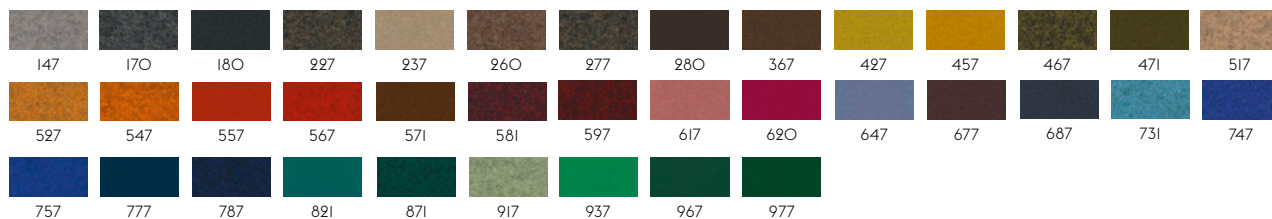

120

FIORD BY KVADRAT

Designer: Tone Barnung & Louise Sigvardt.
Composition: 92% new wool worsted, 8% nylon.
Durability: 60.000 Martindale / Lightfastness 5-6.

101

HALLINGDAL 65 BY KVADRAT

Designer: Nanna Ditzel.