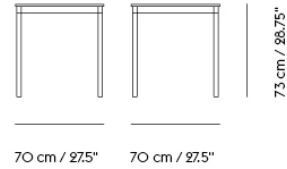

Colli	1
Shipper Colli	2
Gross Weight (kg)	14.3
Net Weight (kg)	8.73
Base color options	White, Black

Item No.	Color	Net Price	Recommended Retail Price	Lead Time
Made-To-Order				
64124	Black Laminate/Black ABS/Black	EUR 881,50	EUR 1.049,00	6 weeks
64123	Black Laminate/Black ABS/White	EUR 881,50	EUR 1.049,00	6 weeks
64128	Black Laminate/Plywood/Black	EUR 881,50	EUR 1.049,00	6 weeks
64127	Black Laminate/Plywood/White	EUR 881,50	EUR 1.049,00	6 weeks
64126	White Laminate/Plywood/Black	EUR 881,50	EUR 1.049,00	6 weeks
64125	White Laminate/Plywood/White	EUR 881,50	EUR 1.049,00	6 weeks
64122	White Laminate/White ABS/Black	EUR 881,50	EUR 1.049,00	6 weeks
64121	White Laminate/White ABS/White	EUR 881,50	EUR 1.049,00	6 weeks
64136	Black Nanolaminate/Plywood/Black	EUR 1.133,60	EUR 1.349,00	6 weeks
64135	Black Nanolaminate/Plywood/White	EUR 1.133,60	EUR 1.349,00	6 weeks
64134	White Nanolaminate/Plywood/Black	EUR 1.133,60	EUR 1.349,00	6 weeks
64133	White Nanolaminate/Plywood/White	EUR 1.133,60	EUR 1.349,00	6 weeks
64130	Black Linoleum/Plywood/Black	EUR 881,50	EUR 1.049,00	6 weeks
64129	Black Linoleum/Plywood/White	EUR 881,50	EUR 1.049,00	6 weeks
64800	Lacquered Oak Veneer/Plywood/Black	EUR 881,50	EUR 1.049,00	6 weeks
64801	Lacquered Oak Veneer/Plywood/White	EUR 881,50	EUR 1.049,00	6 weeks