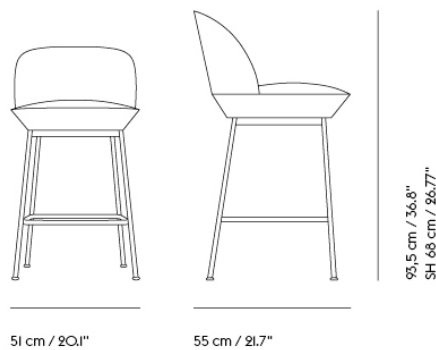

Colli	1
Shipper Colli	1
Gross Weight (kg)	10
Net Weight (kg)	8
Base color options	Chrome or Anthracite Black

Item No.	Color	Net Price	Recommended Retail Price	Lead Time
Ready-To-Ship				
14620-CHRO_32	Ocean 32/Chrome	EUR 629,40	EUR 749,00	-
14613-BLCK_161	Still 161/Anthracite Black	EUR 713,40	EUR 849,00	-
Made-To-Order				
14620	Ocean - Color 3, 21, 32, 50, 52, 80 & 601	EUR 629,40	EUR 749,00	5 weeks
14607	Clara - All Colors	EUR 668,10	EUR 795,00	5 weeks
14606	Fiord - All Colors	EUR 668,10	EUR 795,00	5 weeks
14612	Rime - All Colors	EUR 668,10	EUR 795,00	5 weeks
14601	Steelcut - All Colors	EUR 668,10	EUR 795,00	5 weeks
14602	Steelcut Trio - All Colors	EUR 668,10	EUR 795,00	5 weeks
14604	Divina - All Colors	EUR 713,40	EUR 849,00	5 weeks
14609	Divina MD - All Colors	EUR 713,40	EUR 849,00	5 weeks
14610	Divina Melange - All Colors	EUR 713,40	EUR 849,00	5 weeks
14603	Hallingdal - All Colors	EUR 713,40	EUR 849,00	5 weeks
14613	Still - All Colors	EUR 713,40	EUR 849,00	5 weeks
14619	Twill Weave - All Colors	EUR 726,90	EUR 865,00	5 weeks
14621	Vidar - All Colors	EUR 726,90	EUR 865,00	5 weeks
Extras				
80170	Plastic glides for Oslo, Fiber and Visu with Tube Base (1 pc per pack) - Black	EUR 3,40	EUR 4,00	-