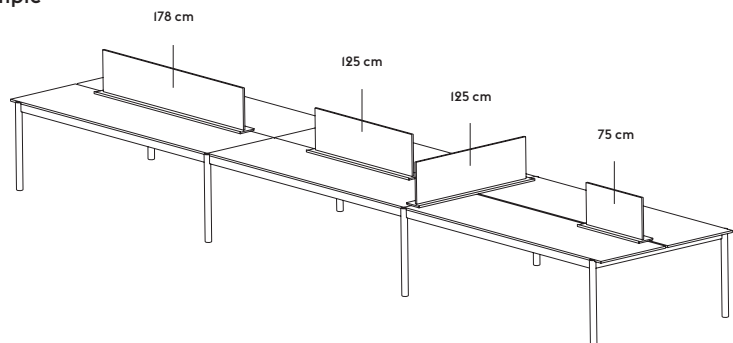

Example

OPTION B
1. TABLES / 2. ACCESSORIES / 3. LIGHTING / 4. TABLE POWER OUTLET / 5. INTEGRATED POWER / 6. CABLE TRAY