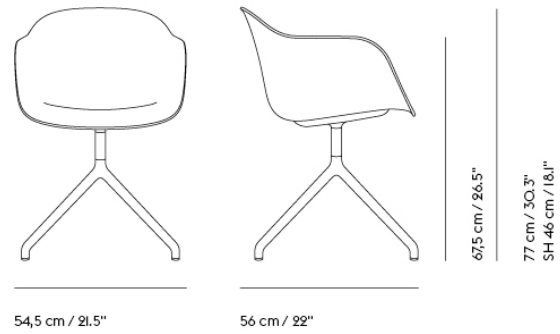

FIBER ARMCHAIR / SWIVEL BASE - FRONT UPHOLSTERY

Colli	1
Shipper Colli	1
Gross Weight (kg)	9.3
Net Weight (kg)	7
Base color options	Black, White, Grey, Dusty Green or Polished Aluminum.
Shell Color Options	Black, Dusty Green, Grey, Natural White or Ochre

Item No.	Color	Net Price	Recommended Retail Price	Lead Time
Made-To-Order				
58196	Ocean - Color 3, 21, 32, 50, 52, 80 & 601 - Matching Shell/Base	EUR 542,00	EUR 645,00	4 weeks
58197	Ocean - Color 3, 21, 32, 50, 52, 80 & 601 - Ochre Shell/Base	EUR 542,00	EUR 645,00	4 weeks
29276	Remix - Matching Shell/Base	EUR 542,00	EUR 645,00	4 weeks
29277	Remix - Ochre Shell/Base	EUR 542,00	EUR 645,00	4 weeks
70210	Wooly - Matching Shell/Base	EUR 542,00	EUR 645,00	4 weeks
70247	Wooly - Ochre Shell/Base	EUR 542,00	EUR 645,00	4 weeks
29292	Canvas - Matching Shell/Base	EUR 621,00	EUR 739,00	4 weeks
29293	Canvas - Ochre Shell/Base	EUR 621,00	EUR 739,00	4 weeks
29290	Clara - Matching Shell/Base	EUR 621,00	EUR 739,00	4 weeks
29291	Clara - Ochre Shell/Base	EUR 621,00	EUR 739,00	4 weeks
55073	Hero - Matching Shell/Base	EUR 621,00	EUR 739,00	4 weeks
55074	Hero - Ochre Shell/Base	EUR 621,00	EUR 739,00	4 weeks
29278	Steelcut - Matching Shell/Base	EUR 621,00	EUR 739,00	4 weeks
29279	Steelcut - Ochre Shell/Base	EUR 621,00	EUR 739,00	4 weeks
29280	Steelcut Trio - Matching Shell/Base	EUR 621,00	EUR 739,00	4 weeks
29281	Steelcut Trio - Ochre Shell/Base	EUR 621,00	EUR 739,00	4 weeks
29284	Divina - Matching Shell/Base	EUR 688,20	EUR 819,00	4 weeks
29285	Divina - Ochre Shell/Base	EUR 688,20	EUR 819,00	4 weeks
29294	Divina MD - Matching Shell/Base	EUR 688,20	EUR 819,00	4 weeks
29295	Divina MD - Ochre Shell/Base	EUR 688,20	EUR 819,00	4 weeks