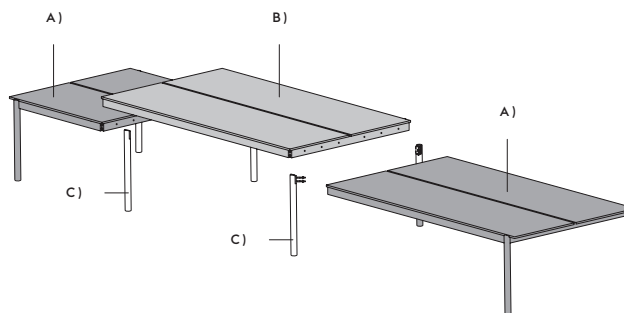

Example

OPTION B
1. TABLES / 2. ACCESSORIES / 3. LIGHTING / 4. TABLE POWER OUTLET / 5. INTEGRATED POWER / 6. CABLE TRAY