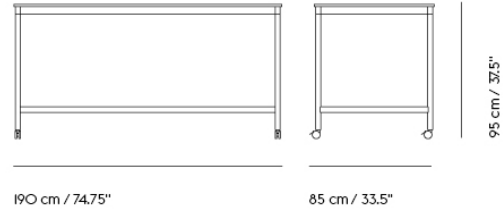

BASE HIGH TABLE / WITH CASTORS / 190 X 85 H: 95 CM / 74.8 X 33.5 H: 37.4"

Colli	1
Shipper Colli	2
Gross Weight (kg)	44
Net Weight (kg)	37.25
Base color options	White, Black

Item No.	Color	Net Price	Recommended Retail Price	Lead Time
Made-To-Order				
64307	Black Laminate/Black ABS/Black	EUR 1.637,80	EUR 1.949,00	8 weeks
64371	Black Laminate/Black ABS/White	EUR 1.637,80	EUR 1.949,00	8 weeks
64315	Black Laminate/Plywood/Black	EUR 1.637,80	EUR 1.949,00	8 weeks
64379	Black Laminate/Plywood/White	EUR 1.637,80	EUR 1.949,00	8 weeks
64354	White Laminate/Plywood/Black	EUR 1.637,80	EUR 1.949,00	8 weeks
64418	White Laminate/Plywood/White	EUR 1.637,80	EUR 1.949,00	8 weeks
64347	White Laminate/White ABS/Black	EUR 1.637,80	EUR 1.949,00	8 weeks
64411	White Laminate/White ABS/White	EUR 1.637,80	EUR 1.949,00	8 weeks
64331	Black Nanolaminate/Plywood/Black	EUR 2.058,00	EUR 2.449,00	8 weeks
64395	Black Nanolaminate/Plywood/White	EUR 2.058,00	EUR 2.449,00	8 weeks
64363	White Nanolaminate/Plywood/Black	EUR 2.058,00	EUR 2.449,00	8 weeks
64427	White Nanolaminate/Plywood/White	EUR 2.058,00	EUR 2.449,00	8 weeks
64323	Black Linoleum/Plywood/Black	EUR 1.805,90	EUR 2.149,00	8 weeks
64387	Black Linoleum/Plywood/White	EUR 1.805,90	EUR 2.149,00	8 weeks
64339	Lacquered Oak Veneer/Plywood/Black	EUR 2.058,00	EUR 2.449,00	8 weeks
64403	Lacquered Oak Veneer/Plywood/White	EUR 2.058,00	EUR 2.449,00	8 weeks