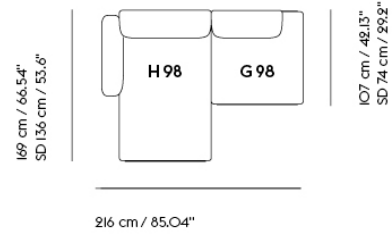

IN SITU MODULAR SOFA / 2-SEATER - CONFIGURATION 6

Colli	1
Shipper Colli	5
Gross Weight (kg)	128.9
Net Weight (kg)	98.49

Item No.	Color	Net Price	Recommended Retail Price	Lead Time
Ready-To-Ship				
41935	Frame and Module - Ocean 80/Black	EUR 3.021,00	EUR 3.595,00	-
41905	Frame and Module - Clay 12/Black	EUR 3.654,60	EUR 4.349,00	-