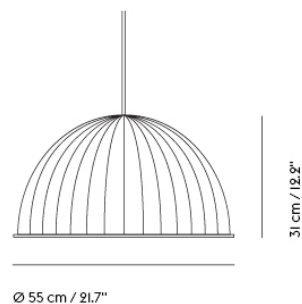

UNDER THE BELL PENDANT LAMP / Ø 55 CM / 21.7"

Colli	1
Shipper Colli	1
Gross Weight (kg)	3
Net Weight (kg)	1.45

Item No.	Color	Net Price	Recommended Retail Price	Lead Time
Ready-To-Ship				
21361	Black	EUR 478,20	EUR 569,00	-
21362	Grey	EUR 478,20	EUR 569,00	-
21363	White Mélange	EUR 478,20	EUR 569,00	-
Extras				
60362	Under the Bell Cord - Black (per linear meter)	EUR 2,10	EUR 2,50	-
60363	Under the Bell Cord - Grey (per linear meter)	EUR 2,10	EUR 2,50	-
60361	Under the Bell Cord - White Mélange (per linear meter)	EUR 2,10	EUR 2,50	-
24050	Ceiling Cap - White	EUR 13,40	EUR 16,00	-