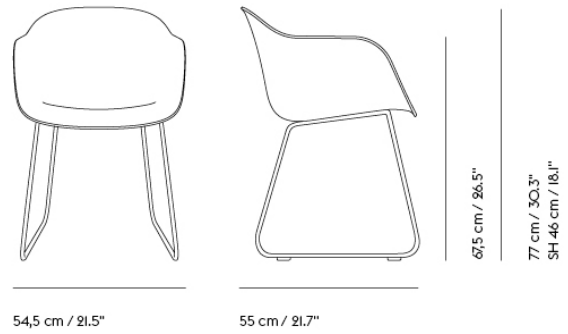

FIBER ARMCHAIR / SLED BASE - FRONT UPHOLSTERY

Colli	1
Shipper Colli	1
Gross Weight (kg)	10
Net Weight (kg)	7.7
Base color options	Black, Grey, Dusty Green or White
Shell Color Options	Black, Dusty Green, Grey, Natural White or Ochre

Item No.	Color	Net Price	Recommended Retail Price	Lead Time
Made-To-Order				
58190	Ocean - Color 3, 21, 32, 50, 52, 80 & 601 - Matching Base/Shell	EUR 461,30	EUR 549,00	4 weeks
58191	Ocean - Color 3, 21, 32, 50, 52, 80 & 601 - Ochre Shell/Base	EUR 461,30	EUR 549,00	4 weeks
29132	Remix - Matching Shell/Base	EUR 461,30	EUR 549,00	4 weeks
29133	Remix - Ochre Shell/Base	EUR 461,30	EUR 549,00	4 weeks
70233	Wooly - Matching Shell/Base	EUR 461,30	EUR 549,00	4 weeks
70245	Wooly - Ochre Shell/Base	EUR 461,30	EUR 549,00	4 weeks
29148	Canvas - Matching Shell/Base	EUR 558,80	EUR 665,00	4 weeks
29149	Canvas - Ochre Shell/Base	EUR 558,80	EUR 665,00	4 weeks
29146	Clara - Matching Shell/Base	EUR 558,80	EUR 665,00	4 weeks
29147	Clara - Ochre Shell/Base	EUR 558,80	EUR 665,00	4 weeks
55064	Hero - Matching Shell/Base	EUR 558,80	EUR 665,00	4 weeks
55065	Hero - Ochre Shell/Base	EUR 558,80	EUR 665,00	4 weeks
29134	Steelcut - Matching Shell/Base	EUR 558,80	EUR 665,00	4 weeks
29135	Steelcut - Ochre Shell/Base	EUR 558,80	EUR 665,00	4 weeks
29136	Steelcut Trio - Matching Shell/Base	EUR 558,80	EUR 665,00	4 weeks
29137	Steelcut Trio - Ochre Shell/Base	EUR 558,80	EUR 665,00	4 weeks
29140	Divina - Matching Shell/Base	EUR 609,20	EUR 725,00	4 weeks
29141	Divina - Ochre Shell/Base	EUR 609,20	EUR 725,00	4 weeks
29150	Divina MD - Matching Shell/Base	EUR 609,20	EUR 725,00	4 weeks
29151	Divina MD - Ochre Shell/Base	EUR 609,20	EUR 725,00	4 weeks