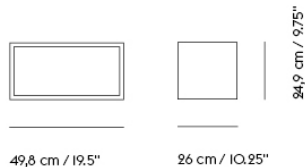

Colli 1
Shipper Colli 1
Gross Weight (kg) 6.4
Net Weight (kg) 4.3

Item No.	Color	Net Price	Recommended Retail Price	Lead Time
Ready-To-Ship				
15705	Grey ***	EUR 133,60	EUR 159,00	-
15710	Light Grey	EUR 133,60	EUR 159,00	-
15761	Midnight Blue	EUR 133,60	EUR 159,00	-
15715	Oak	EUR 133,60	EUR 159,00	-
15700	White	EUR 133,60	EUR 159,00	-