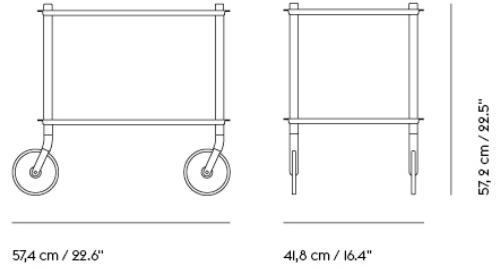

Colli 1
Shipper Colli 1
Gross Weight (kg) 15.2
Net Weight (kg) 12.7

Item No.	Color	Net Price	Recommended Retail Price	Lead Time
Ready-To-Ship				
98337	Blue-Grey	EUR 310,10	EUR 369,00	-
98336	Grey	EUR 310,10	EUR 369,00	-