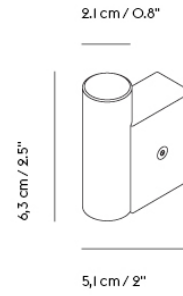

Colli 4
Shipper Colli 1
Gross Weight (kg) 0.24
Net Weight (kg) 0.2

Item No.	Color	Net Price	Recommended Retail Price	Lead Time
Ready-To-Ship				
12351	Oak/Aluminum - Set of 2	EUR 32,80	EUR 39,00	-
12350	Oak/Black - Set of 2	EUR 32,80	EUR 39,00	-
12352	Oak/Dark Green - Set of 2	EUR 32,80	EUR 39,00	-
12353	Oak/Rose - Set of 2	EUR 32,80	EUR 39,00	-