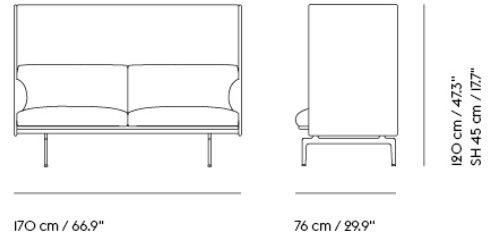

COM/COL & Specials

67865	COM - Textile	EUR 3.738,70	EUR 4.449,00	6-12 weeks
67869	COM - Imitation Leather	EUR 4.074,80	EUR 4.849,00	6-12 weeks
67868	COM - Leather	EUR 6.091,60	EUR 7.249,00	6-12 weeks

OUTLINE HIGHBACK SOFA / 2-SEATER - POLISHED ALUMINUM BASE - SH: 45CM / 17.7"