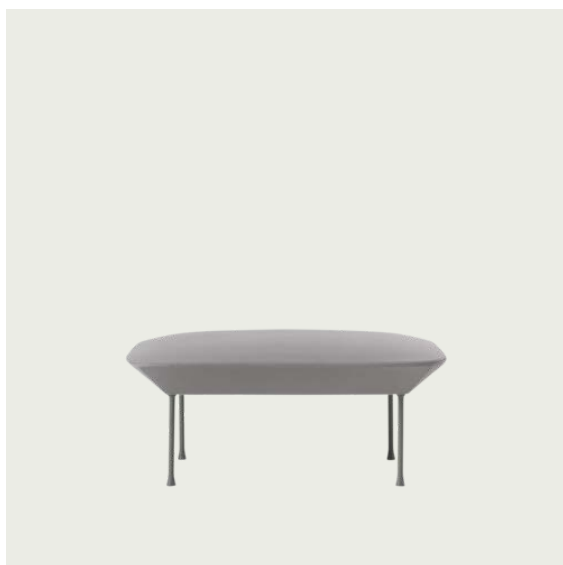

Colli	1
Shipper Colli	1
Net Weight (kg)	16
Base color options	Black, Burnt Yellow, Chrome, Dark Grey, Light Grey or Navy Blue

Item No.	Color	Net Price	Recommended Retail Price	Lead Time
Made-To-Order				
14657	Ocean - Color 3, 21, 32, 50, 52, 80 & 601	EUR 1.049,60	EUR 1.249,00	6 weeks
15014	Canvas - All Colors	EUR 1.088,20	EUR 1.295,00	6 weeks
15010	Clara - All Colors	EUR 1.088,20	EUR 1.295,00	6 weeks
14811	Fiord - All Colors	EUR 1.088,20	EUR 1.295,00	6 weeks
15011	Steelcut - All Colors	EUR 1.088,20	EUR 1.295,00	6 weeks
15013	Steelcut Trio - All Colors	EUR 1.088,20	EUR 1.295,00	6 weeks
15017	Divina - All Colors	EUR 1.172,30	EUR 1.395,00	6 weeks
15018	Divina MD - All Colors	EUR 1.172,30	EUR 1.395,00	6 weeks
15019	Divina Melange - All Colors	EUR 1.172,30	EUR 1.395,00	6 weeks
15012	Hallingdal - All Colors	EUR 1.172,30	EUR 1.395,00	6 weeks
30132	Vidar - All Colors	EUR 1.301,70	EUR 1.549,00	6 weeks
Extras				
00338	Test Sample - Textile	EUR 1.680,70	EUR 2.000,00	6 weeks
COM/COL & Specials				
15016	COM - Textile	EUR 1.088,20	EUR 1.295,00	8 weeks
14812	COM- Imitation Leather	EUR 1.172,30	EUR 1.395,00	8 weeks