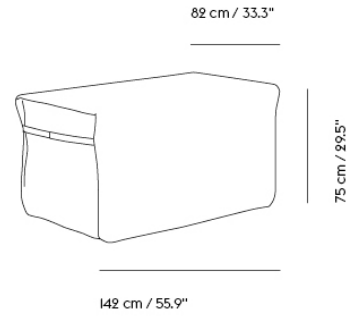

LINEAR STEEL COVER / FOR SIZE 140 X 75CM / 55.1 X 29.5"

Colli 1
Shipper Colli 1
Gross Weight (kg) 1.92
Net Weight (kg) 1.7

Item No.	Color	Net Price	Recommended Retail Price	Lead Time
Ready-To-Ship				
30976	Black	EUR 74,80	EUR 89,00	-