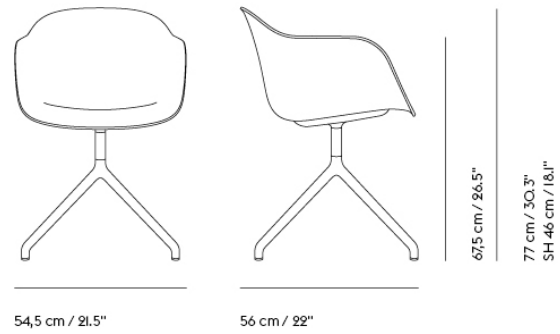

FIBER ARMCHAIR / SWIVEL BASE W. RETURN

Colli	1
Shipper Colli	1
Net Weight (kg)	9.8
Base color options	Black, White, Grey, Dusty Green or Polished Aluminum.

Item No.	Color	Net Price	Recommended Retail Price	Lead Time
Made-To-Order				
58981	Black/Black (Recycled Plastic)	EUR 382,40	EUR 455,00	4 weeks
58983	Dusty Green/Dusty Green (Recycled Plastic)	EUR 382,40	EUR 455,00	4 weeks
58982	Grey/Grey (Recycled Plastic)	EUR 382,40	EUR 455,00	4 weeks
58985	Natural White/White (Recycled Plastic)	EUR 382,40	EUR 455,00	4 weeks
58984	Ochre/Black (Recycled Plastic)	EUR 382,40	EUR 455,00	4 weeks
58162	Ocean - Color 3, 21, 32, 50, 52, 80 & 60I	EUR 600,80	EUR 715,00	4 weeks
20164	Remix - All Colors	EUR 600,80	EUR 715,00	4 weeks
70213	Wooly - All Colors	EUR 600,80	EUR 715,00	4 weeks
23071	Canvas - All Colors	EUR 676,50	EUR 805,00	4 weeks
23070	Clara - All Colors	EUR 676,50	EUR 805,00	4 weeks
55006	Hero - All Colors	EUR 676,50	EUR 805,00	4 weeks
20165	Steelcut - All Colors	EUR 676,50	EUR 805,00	4 weeks
20166	Steelcut Trio - All Colors	EUR 676,50	EUR 805,00	4 weeks
55123	Balder - All Colors	EUR 755,50	EUR 899,00	4 weeks
58004	Clay - Color 1, 3, 6, 7, 9, 10, 12, 13, 14, 15 & 17	EUR 755,50	EUR 899,00	4 weeks
20168	Divina - All Colors	EUR 755,50	EUR 899,00	4 weeks
23072	Divina MD - All Colors	EUR 755,50	EUR 899,00	4 weeks
23073	Divina Melange - All Colors	EUR 755,50	EUR 899,00	4 weeks
20167	Hallingdal - All Colors	EUR 755,50	EUR 899,00	4 weeks
55240	Twill Weave - All Colors	EUR 755,50	EUR 899,00	4 weeks
20170	Easy Leather - All Colors	EUR 920,20	EUR 1.095,00	4 weeks
20169	Refine Leather - All Colors	EUR 965,50	EUR 1.149,00	4 weeks
23075	Endure Leather - All Colors	EUR 1.004,20	EUR 1.195,00	4 weeks