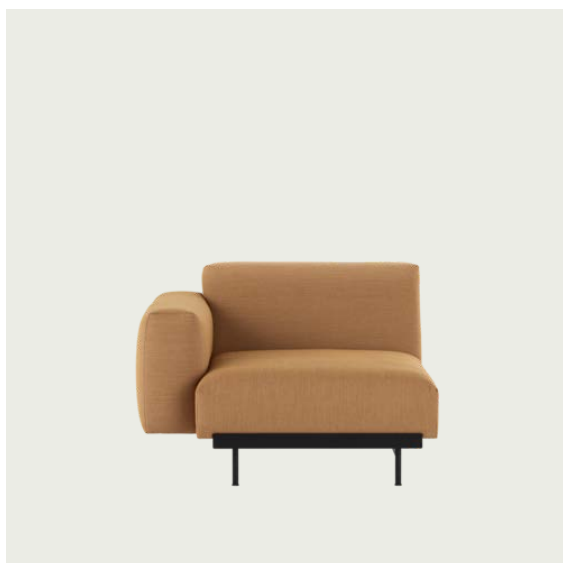

IN SITU MODULAR SOFA / LEFT ARMREST MODULE (A80)

Colli	1
Shipper Colli	1
Gross Weight (kg)	42.7
Net Weight (kg)	31.25
Please note	This product features an armrest on the left-hand side when facing the product from the front.
Please note	This variant is a Seating Module only and does not include a Frame Section.