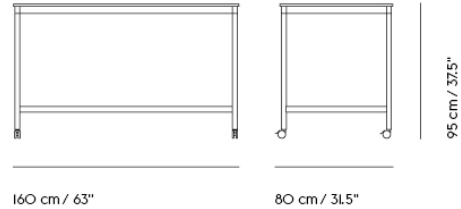

BASE HIGH TABLE / WITH CASTORS / 160 X 80 H: 95 CM / 63 X 31.5 H: 37.4"

Colli	1
Shipper Colli	2
Gross Weight (kg)	35.4
Net Weight (kg)	29.67
Base color options	Black, White

Item No.	Color	Net Price	Recommended Retail Price	Lead Time
Made-To-Order				
64303	Black Laminate/Black ABS/Black	EUR 1.592,40	EUR 1.895,00	8 weeks
64367	Black Laminate/Black ABS/White	EUR 1.592,40	EUR 1.895,00	8 weeks
64311	Black Laminate/Plywood/Black	EUR 1.592,40	EUR 1.895,00	8 weeks
64375	Black Laminate/Plywood/White	EUR 1.592,40	EUR 1.895,00	8 weeks
64351	White Laminate/Plywood/Black	EUR 1.592,40	EUR 1.895,00	8 weeks
64414	White Laminate/Plywood/White	EUR 1.592,40	EUR 1.895,00	8 weeks
64343	White Laminate/White ABS/Black	EUR 1.592,40	EUR 1.895,00	8 weeks
64407	White Laminate/White ABS/White	EUR 1.592,40	EUR 1.895,00	8 weeks
64327	Black Nanolaminate/Plywood/Black	EUR 1.928,60	EUR 2.295,00	8 weeks
64391	Black Nanolaminate/Plywood/White	EUR 1.928,60	EUR 2.295,00	8 weeks
64359	White Nanolaminate/Plywood/Black	EUR 1.928,60	EUR 2.295,00	8 weeks
64423	White Nanolaminate/Plywood/White	EUR 1.928,60	EUR 2.295,00	8 weeks
64318	Black Linoleum/Plywood/Black	EUR 1.760,50	EUR 2.095,00	8 weeks
64382	Black Linoleum/Plywood/White	EUR 1.760,50	EUR 2.095,00	8 weeks
64335	Lacquered Oak Veneer/Plywood/Black	EUR 1.805,90	EUR 2.149,00	8 weeks
64399	Lacquered Oak Veneer/Plywood/White	EUR 1.805,90	EUR 2.149,00	8 weeks