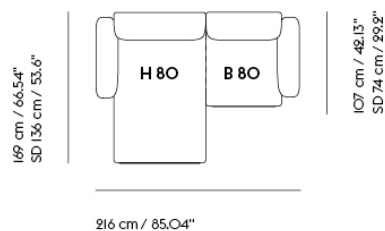

IN SITU MODULAR SOFA / 2-SEATER - CONFIGURATION 5

Colli	1
Shipper Colli	5
Gross Weight (kg)	133.8
Net Weight (kg)	103.21

Item No.	Color	Net Price	Recommended Retail Price	Lead Time
Ready-To-Ship				
41934	Frame and Module - Ocean 80/Black	EUR 3.273,10	EUR 3.895,00	-
41904	Frame and Module - Clay 12/Black	EUR 3.861,30	EUR 4.595,00	-