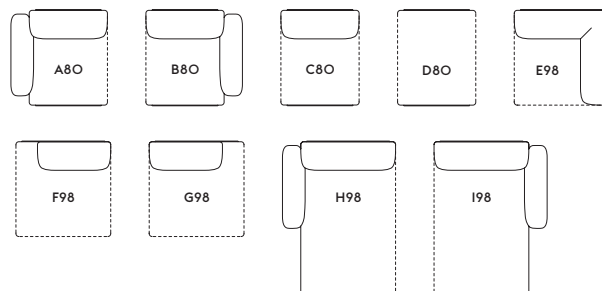

A grand modular sofa that can be tailored to your exact needs with its modular elements hidden through the subtle detailing of the frame's front profile, paired with deep comfort and a soft seat.

With the In Situ Modular Sofa, you can choose between any of the 30 predesigned configurations on the following pages or create your own configuration, following the guidelines below.

Visit planner.muuto.com to create your own configuration online.

Create your own In Situ Configuration

1. SEATING MODULES

Find the seating modules of your desired configuration and add the item numbers of the desired textile separately to your order.

You can only connect modules to the open sides and end of the modules, illustrated here with dotted lines.

An In Situ configuration must always have one of the following seating modules at each end: Armrest Module (A80, B80, H98 or I98), Ottoman Module (D80) or Open-Ended Module (F98 or G98).

The Ottoman Module (D80) can only be used in extension of Open-Ended Modules (F98 or G98) or as the only free-standing I-Seater configuration possible to build.