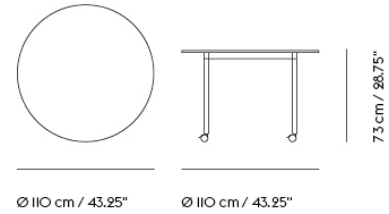

BASE ROUND TABLE / WITH CASTORS / Ø 110 CM / 43.3 "

Colli	1
Shipper Colli	2
Gross Weight (kg)	19.1
Net Weight (kg)	14
Base color options	White, Black

Item No.	Color	Net Price	Recommended Retail Price	Lead Time
Made-To-Order				
64440	Black Laminate/Black ABS/Black	EUR 1.049,60	EUR 1.249,00	6 weeks
64560	Black Laminate/Black ABS/White	EUR 1.049,60	EUR 1.249,00	6 weeks
64455	Black Laminate/Plywood/Black	EUR 1.049,60	EUR 1.249,00	6 weeks
64575	Black Laminate/Plywood/White	EUR 1.049,60	EUR 1.249,00	6 weeks
64530	White Laminate/Plywood/Black	EUR 1.049,60	EUR 1.249,00	6 weeks
64650	White Laminate/Plywood/White	EUR 1.049,60	EUR 1.249,00	6 weeks
64515	White Laminate/White ABS/Black	EUR 1.049,60	EUR 1.249,00	6 weeks
64635	White Laminate/White ABS/White	EUR 1.049,60	EUR 1.249,00	6 weeks
64485	Black Nanolaminate/Plywood/Black	EUR 1.301,70	EUR 1.549,00	6 weeks
64605	Black Nanolaminate/Plywood/White	EUR 1.301,70	EUR 1.549,00	6 weeks
64545	White Nanolaminate/Plywood/Black	EUR 1.301,70	EUR 1.549,00	6 weeks
64665	White Nanolaminate/Plywood/White	EUR 1.301,70	EUR 1.549,00	6 weeks
64467	Black Linoleum/Plywood/Black	EUR 1.133,60	EUR 1.349,00	6 weeks
64587	Black Linoleum/Plywood/White	EUR 1.133,60	EUR 1.349,00	6 weeks
64500	Lacquered Oak Veneer/Plywood/Black	EUR 1.172,30	EUR 1.395,00	6 weeks
64620	Lacquered Oak Veneer/Plywood/White	EUR 1.172,30	EUR 1.395,00	6 weeks