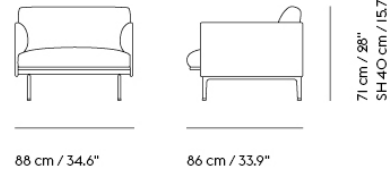

27065	COM - Textile	EUR 2.012,60	EUR 2.395,00	6-12 weeks
27069	COM - Imitation Leather	EUR 2.096,60	EUR 2.495,00	6-12 weeks
27068	COM - Leather	EUR 2.730,30	EUR 3.249,00	6-12 weeks

OUTLINE CHAIR / POLISHED ALUMINUM BASE