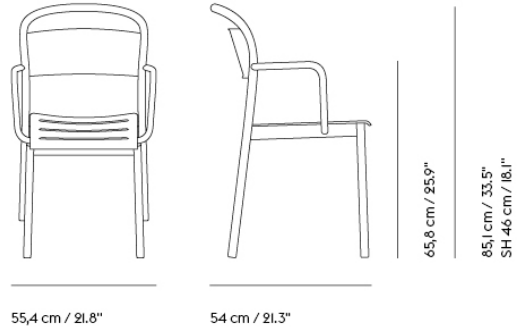

Colli |
Shipper Colli |
Gross Weight (kg) 10.85
Net Weight (kg) 8.2

Item No.	Color	Net Price	Recommended Retail Price	Lead Time
Ready-To-Ship				
30990	Black	EUR 281,50	EUR 335,00	-
30993	Burnt Orange	EUR 281,50	EUR 335,00	-
30992	Dark Green	EUR 281,50	EUR 335,00	-
30991	Off-White	EUR 281,50	EUR 335,00	-