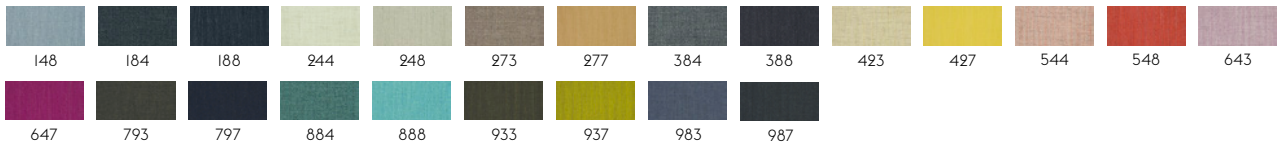

CLARA BY KVADRAT

Designer: Anne Birgitte Hansen.

Composition: 92% new wool worsted.

Durability: 80.000 Martindale.

Sustainability: Complies with both EU ecolabel "The Flower" and Greenguard Gold Certification.

144