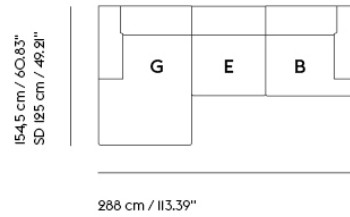

CONNECT SOFT MODULAR SOFA / 3-SEATER - CONFIGURATION 3

Colli	1
Shipper Colli	3
Gross Weight (kg)	159.2
Net Weight (kg)	122.8

Item No.	Color	Net Price	Recommended Retail Price	Lead Time
Made-To-Order				
96025	Re-wool 128	EUR 4.869,70	EUR 5.795,00	6 weeks
96026	Clay 12	EUR 5.373,90	EUR 6.395,00	6 weeks