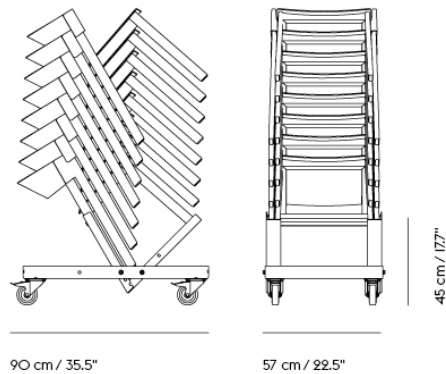

COVER AND VISU CHAIR TRANSPORT TROLLEY

Colli	1
Shipper Colli	1
Gross Weight (kg)	22
Net Weight (kg)	21.5

Please note This transport trolley can be used for Visu Chair Tube Base, Visu Chair Sled Base and Cover Side Chair.

Stacking information Visu Chair Tube & Sled Base: Upholstered versions: 10 on floor and 15 on trolley. Non-upholstered versions: 15 on floor and 17 on trolley. Cover Side Chair: 4 on floor and 10 on trolley.

Item No.	Color	Net Price	Recommended Retail Price	Lead Time
Ready-To-Ship				
99009	Black	EUR 567,20	EUR 675,00	-