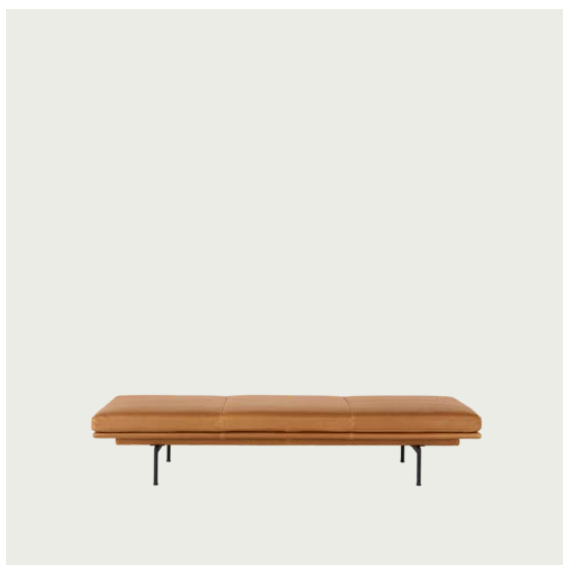

200 cm / 78.8"

82 cm / 32.3"

40 cm / 15.7"

Colli	1
Shipper Colli	1
Gross Weight (kg)	50
Net Weight (kg)	40

Item No.	Color	Net Price	Recommended Retail Price	Lead Time
Ready-To-Ship				
69467-COGN	Refine Leather Cognac/Black	EUR 3.189,10	EUR 3.795,00	-
Made-To-Order				
68571	Ocean - Color 3, 21, 32, 50, 52, 80 & 601	EUR 1.928,60	EUR 2.295,00	6 weeks
69472	Remix - All Colors	EUR 1.928,60	EUR 2.295,00	6 weeks
69465	Vancouver - Color 4, 8, 10, 12, 13 & 14	EUR 1.928,60	EUR 2.295,00	8 weeks
69474	Canvas - All Colors	EUR 2.226,10	EUR 2.649,00	6 weeks
69473	Clara - All Colors	EUR 2.226,10	EUR 2.649,00	6 weeks
69466	Fiord - All Colors	EUR 2.226,10	EUR 2.649,00	6 weeks
69471	Rime - All Colors	EUR 2.226,10	EUR 2.649,00	6 weeks
69469	Steelcut - All Colors	EUR 2.226,10	EUR 2.649,00	6 weeks
69468	Steelcut Trio - All Colors	EUR 2.226,10	EUR 2.649,00	6 weeks
69475	Divina - All Colors	EUR 2.348,70	EUR 2.795,00	6 weeks
69476	Divina MD - All Colors	EUR 2.348,70	EUR 2.795,00	6 weeks
69477	Divina Melange - All Colors	EUR 2.348,70	EUR 2.795,00	6 weeks
69470	Hallingdal - All Colors	EUR 2.348,70	EUR 2.795,00	6 weeks
69485	Balder - All Colors	EUR 2.432,80	EUR 2.895,00	6 weeks
68339	Clay - Color 1, 3, 6, 7, 9, 10, 12, 13, 14, 15 & 17	EUR 2.432,80	EUR 2.895,00	6 weeks
69486	Twill Weave - All Colors	EUR 2.432,80	EUR 2.895,00	6 weeks
69484	Vidar - All Colors	EUR 2.432,80	EUR 2.895,00	6 weeks
69481	Easy Leather - All Colors	EUR 2.600,80	EUR 3.095,00	6 weeks
69467	Refine Leather - All Colors	EUR 3.189,10	EUR 3.795,00	6 weeks