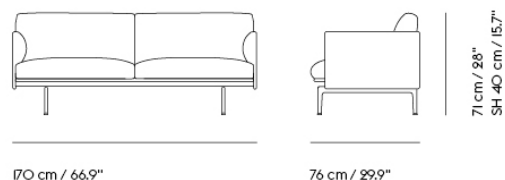

OUTLINE STUDIO SOFA / 170CM / 66.9" - BLACK BASE

Colli	1
Shipper Colli	1
Gross Weight (kg)	50
Net Weight (kg)	50

Item No.	Color	Net Price	Recommended Retail Price	Lead Time
Made-To-Order				
68603	Ocean - Color 3, 21, 32, 50, 52, 80 & 601	EUR 2.432,80	EUR 2.895,00	6 weeks
69296	Remix - All Colors	EUR 2.432,80	EUR 2.895,00	6 weeks
69289	Vancouver - Color 4, 8, 10, 12, 13 & 14	EUR 2.432,80	EUR 2.895,00	8 weeks
69298	Canvas - All Colors	EUR 2.768,90	EUR 3.295,00	6 weeks
69297	Clara - All Colors	EUR 2.768,90	EUR 3.295,00	6 weeks
69290	Fiord - All Colors	EUR 2.768,90	EUR 3.295,00	6 weeks
69295	Rime - All Colors	EUR 2.768,90	EUR 3.295,00	6 weeks
69293	Steelcut - All Colors	EUR 2.768,90	EUR 3.295,00	6 weeks
69292	Steelcut Trio - All Colors	EUR 2.768,90	EUR 3.295,00	6 weeks
69299	Divina - All Colors	EUR 3.021,00	EUR 3.595,00	6 weeks
69300	Divina MD - All Colors	EUR 3.021,00	EUR 3.595,00	6 weeks
69301	Divina Melange - All Colors	EUR 3.021,00	EUR 3.595,00	6 weeks
69294	Hallingdal - All Colors	EUR 3.021,00	EUR 3.595,00	6 weeks
69309	Balder - All Colors	EUR 3.105,00	EUR 3.695,00	6 weeks
68371	Clay - Color 1, 3, 6, 7, 9, 10, 12, 13, 14, 15 & 17	EUR 3.105,00	EUR 3.695,00	6 weeks
69310	Twill Weave - All Colors	EUR 3.105,00	EUR 3.695,00	6 weeks
69308	Vidar - All Colors	EUR 3.105,00	EUR 3.695,00	6 weeks
69305	Easy Leather - All Colors	EUR 3.738,70	EUR 4.449,00	6 weeks
69291	Refine Leather - All Colors	EUR 4.326,90	EUR 5.149,00	6 weeks
69302	Endure Leather - All Colors	EUR 4.999,20	EUR 5.949,00	6 weeks

Extras