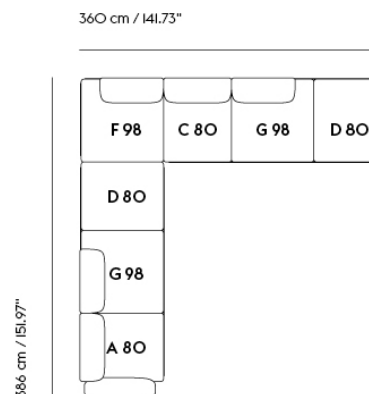

IN SITU MODULAR SOFA / CORNER - CONFIGURATION 8

Colli	1
Shipper Colli	12
Gross Weight (kg)	288.5
Net Weight (kg)	218.46

Item No.	Color	Net Price	Recommended Retail Price	Lead Time
Ready-To-Ship				
41958	Frame and Module - Ocean 80/Black	EUR 7.474,80	EUR 8.895,00	-
41928	Frame and Module - Clay 12/Black	EUR 8.819,30	EUR 10.495,00	-