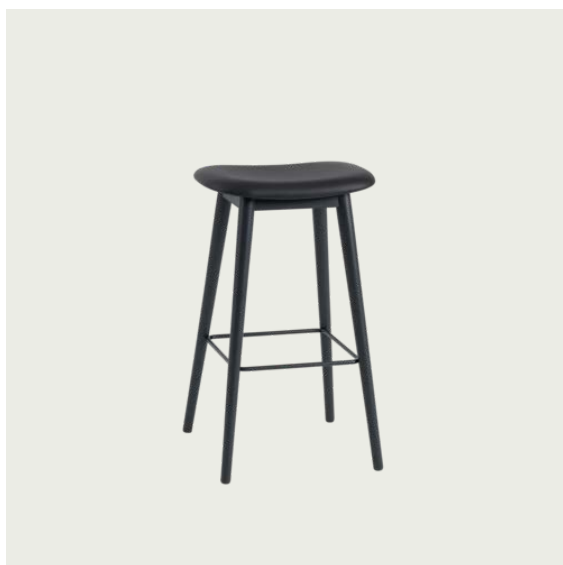

- Colli 1
- Shipper Colli 1
- Gross Weight (kg) 7.1
- Net Weight (kg) 5.1
- Base color options Black, Dusty Green, Grey, Oak or Stained Dark Brown

Item No.	Color	Net Price	Recommended Retail Price	Lead Time
Ready-To-Ship				
23650	Black/Black	EUR 315,10	EUR 375,00	-
57255	Black/Stained Dark Brown	EUR 315,10	EUR 375,00	-
23651	Grey/Grey	EUR 315,10	EUR 375,00	-
23654	Natural White/Oak	EUR 315,10	EUR 375,00	-
23665-BLCK_BLCK	Refine Leather Black/Black ***	EUR 595,80	EUR 709,00	-
23665-OAK_COGNAC	Refine Leather Cognac/Oak	EUR 595,80	EUR 709,00	-
Made-To-Order				
23652	Dusty Green/Dusty Green	EUR 315,10	EUR 375,00	4 weeks
57257	Dusty Green/Stained Dark Brown	EUR 315,10	EUR 375,00	4 weeks
57256	Grey/Stained Dark Brown	EUR 315,10	EUR 375,00	4 weeks
57259	Natural White/Stained Dark Brown	EUR 315,10	EUR 375,00	4 weeks
23653	Ochre/Oak	EUR 315,10	EUR 375,00	4 weeks
57258	Ochre/Stained Dark Brown	EUR 315,10	EUR 375,00	4 weeks
58174	Ocean - Color 3, 21, 32, 50, 52, 80 & 60I	EUR 516,80	EUR 615,00	4 weeks
23660	Remix - All Colors	EUR 516,80	EUR 615,00	4 weeks
70277	Wooly - All Colors	EUR 516,80	EUR 615,00	4 weeks
23668	Canvas - All Colors	EUR 550,40	EUR 655,00	4 weeks
23667	Clara - All Colors	EUR 550,40	EUR 655,00	4 weeks
55027	Hero - All Colors	EUR 550,40	EUR 655,00	4 weeks
23661	Steelcut - All Colors	EUR 550,40	EUR 655,00	4 weeks
23662	Steelcut Trio - All Colors	EUR 550,40	EUR 655,00	4 weeks