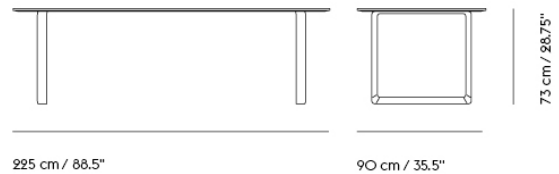

70/70 TABLE / 225 X 90 CM / 88.5 X 35.5"

Colli	1
Shipper Colli	2
Gross Weight (kg)	78.81
Net Weight (kg)	72.1
Base color options	Black, Grey, Sand or White

Item No.	Color	Net Price	Recommended Retail Price	Lead Time
Ready-To-Ship				
65034	Sand Laminate/Plywood/Black	EUR 1.721,80	EUR 2.049,00	-
65035	Sand Laminate/Plywood/Grey	EUR 1.721,80	EUR 2.049,00	-
65037	Sand Laminate/Plywood/Sand	EUR 1.721,80	EUR 2.049,00	-
65033	Sand Laminate/Plywood/White	EUR 1.721,80	EUR 2.049,00	-
65022	White Laminate/Plywood/Black	EUR 1.721,80	EUR 2.049,00	-
65023	White Laminate/Plywood/Grey	EUR 1.721,80	EUR 2.049,00	-
65036	White Laminate/Plywood/Sand	EUR 1.721,80	EUR 2.049,00	-
65021	White Laminate/Plywood/White	EUR 1.721,80	EUR 2.049,00	-
65025	Black Linoleum/Plywood/Black	EUR 1.721,80	EUR 2.049,00	-
65026	Black Linoleum/Plywood/Grey	EUR 1.721,80	EUR 2.049,00	-
65038	Black Linoleum/Plywood/Sand	EUR 1.721,80	EUR 2.049,00	-
65024	Black Linoleum/Plywood/White	EUR 1.721,80	EUR 2.049,00	-
65028	Grey Linoleum/Plywood/Black	EUR 1.721,80	EUR 2.049,00	-
65029	Grey Linoleum/Plywood/Grey	EUR 1.721,80	EUR 2.049,00	-
65039	Grey Linoleum/Plywood/Sand	EUR 1.721,80	EUR 2.049,00	-
65027	Grey Linoleum/Plywood/White	EUR 1.721,80	EUR 2.049,00	-
65185	Oak Veneer/Plywood/Black	EUR 1.889,90	EUR 2.249,00	-
65186	Oak Veneer/Plywood/Grey	EUR 1.889,90	EUR 2.249,00	-
65187	Oak Veneer/Plywood/Sand	EUR 1.889,90	EUR 2.249,00	-
65184	Oak Veneer/Plywood/White	EUR 1.889,90	EUR 2.249,00	-
65161	Solid Oak/Black	EUR 2.264,70	EUR 2.695,00	-
65163	Solid Oak/Grey	EUR 2.264,70	EUR 2.695,00	-