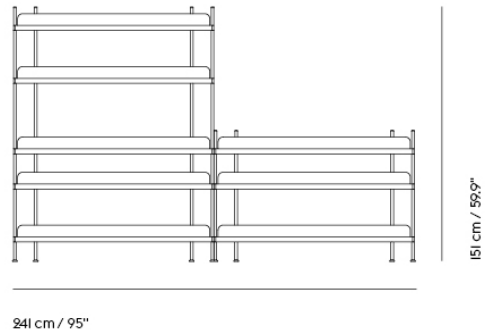

COMPILE SHELVING SYSTEM / CONFIGURATION 7

Colli 1
Shipper Colli 9
Gross Weight (kg) 104
Net Weight (kg) 99

Item No.	Color	Net Price	Recommended Retail Price	Lead Time
Ready-To-Ship				
50080	Black - Configuration 7	EUR 1.844,50	EUR 2.195,00	-
50081	Grey - Configuration 7	EUR 1.844,50	EUR 2.195,00	-
50082	White - Configuration 7	EUR 1.844,50	EUR 2.195,00	-