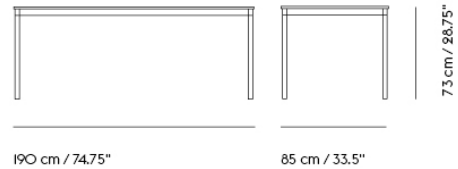

BASE TABLE / 190 X 85 CM / 74.8 X 33.5"

Colli	1
Shipper Colli	2
Gross Weight (kg)	33.9
Net Weight (kg)	28.09
Base color options	White, Black

Item No.	Color	Net Price	Recommended Retail Price	Lead Time
Ready-To-Ship				
64026	White Laminate/Plywood/Black	EUR 1.049,60	EUR 1.249,00	-
64025	White Laminate/Plywood/White	EUR 1.049,60	EUR 1.249,00	-
64022	White Laminate/White ABS/Black	EUR 1.049,60	EUR 1.249,00	-
64021	White Laminate/White ABS/White	EUR 1.049,60	EUR 1.249,00	-
64030	Black Linoleum/Plywood/Black	EUR 1.217,60	EUR 1.449,00	-
64029	Black Linoleum/Plywood/White	EUR 1.217,60	EUR 1.449,00	-
64791	Lacquered Oak Veneer/Plywood/Black	EUR 1.424,40	EUR 1.695,00	-
64790	Lacquered Oak Veneer/Plywood/White	EUR 1.424,40	EUR 1.695,00	-
Made-To-Order				
64024	Black Laminate/Black ABS/Black	EUR 1.049,60	EUR 1.249,00	6 weeks
64023	Black Laminate/Black ABS/White	EUR 1.049,60	EUR 1.249,00	6 weeks
64028	Black Laminate/Plywood/Black	EUR 1.049,60	EUR 1.249,00	6 weeks
64027	Black Laminate/Plywood/White	EUR 1.049,60	EUR 1.249,00	6 weeks
64036	Black Nanolaminate/Plywood/Black	EUR 1.469,70	EUR 1.749,00	6 weeks
64035	Black Nanolaminate/Plywood/White	EUR 1.469,70	EUR 1.749,00	6 weeks
64034	White Nanolaminate/Plywood/Black	EUR 1.469,70	EUR 1.749,00	6 weeks
64033	White Nanolaminate/Plywood/White	EUR 1.469,70	EUR 1.749,00	6 weeks