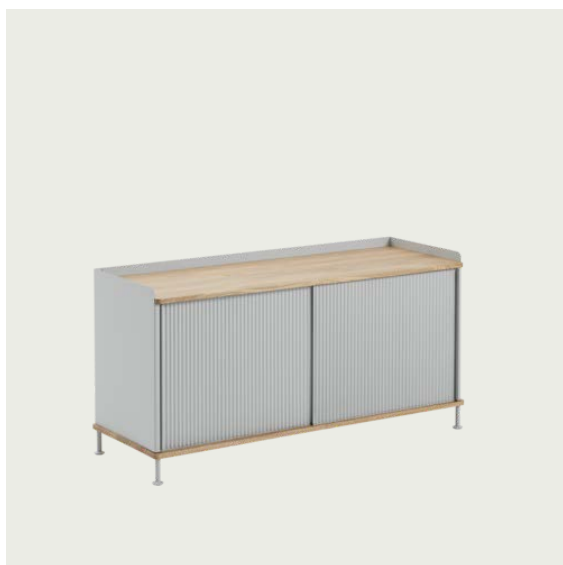

— Thomas Bentzen

Designed by	Thomas Bentzen / 2018
Environment	Indoor
Country of Production	Sweden
Assembly Required	Yes
Description	The Enfold Sideboard combines industrial materiality with residential references for a new perspective on modern storage. Made from a lacquered steel that gently enfolds its top and bottom in solid oak, the Enfold Sideboard fuses cold and warm materials for a unique expression, paired with the vibrantly modern expression of its ridged steel doors. The design comes in two sizes: one vertical and one horizontal, both with adjustable shelves to either side of its middle—the horizontal sideboard has one shelf to either side of its middle to be placed across five different levels while the vertical sideboard has one shelf to either side of its middle to be placed across three different levels. Both sizes have outlets for cables inside.
Material	Body, shelves and sliding doors in lacquered, bent steel. Top and base in lacquered solid oak.
Cleaning & Care	Clean the sideboard with a damp cloth. If necessary only, use a mild detergent or washing up liquid and not concentrated. Always wipe with a dry cloth afterwards. To minimize the risk of stains and marks, liquid, grease etc. should be removed straight away.
	TESTS & CERTIFICATIONS
EN 16121:2017+A1:2017 - L2	Extreme use. Non-domestic storage furniture. Requirements for safety, strength, durability and stability.
EN 16122:2012	Extreme use. Domestic and non-domestic storage furniture. Test method for the determination of strength, durability and stability.
	Both tests were conducted using Enfold Sideboard Tall version.