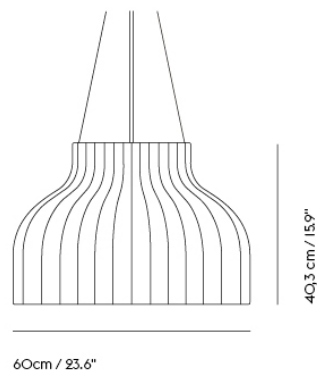

STRAND PENDANT LAMP / OPEN - Ø 60 CM / 23.5"

Colli	1
Shipper Colli	1
Gross Weight (kg)	5.9
Net Weight (kg)	3.5

Item No.	Color	Net Price	Recommended Retail Price	Lead Time
Ready-To-Ship				
22452	White - Open	EUR 567,20	EUR 675,00	-