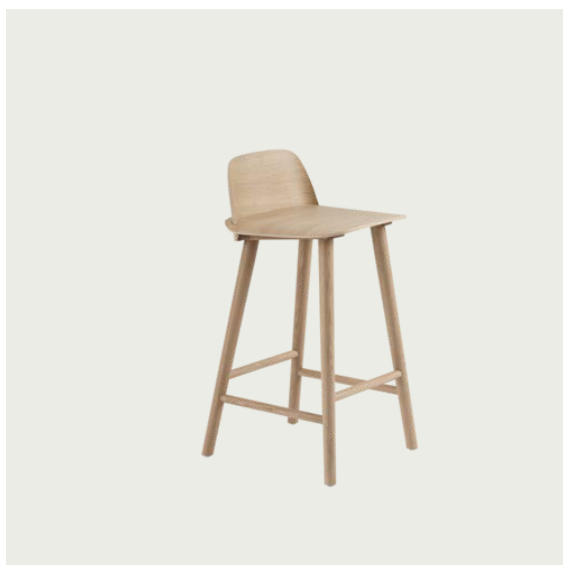

NERD COUNTER STOOL / H: 65 CM / 25.6"

Colli	1
Shipper Colli	1
Gross Weight (kg)	5.6
Net Weight (kg)	4.3

Item No.	Color	Net Price	Recommended Retail Price	Lead Time
Ready-To-Ship				
32032	Black	EUR 394,10	EUR 469,00	-
32034	Green	EUR 394,10	EUR 469,00	-
32033	Grey	EUR 394,10	EUR 469,00	-
32036	Midnight Blue	EUR 394,10	EUR 469,00	-
32031	Oak	EUR 394,10	EUR 469,00	-
32037	Sand Yellow	EUR 394,10	EUR 469,00	-
32039	Stained Dark Brown	EUR 394,10	EUR 469,00	-
32035	Tan Rose	EUR 394,10	EUR 469,00	-
32038	White	EUR 394,10	EUR 469,00	-
Made-To-Order				
32102	Black - With Steel Foot Protect	EUR 416,00	EUR 495,00	7 weeks
32104	Green - With Steel Foot Protect	EUR 416,00	EUR 495,00	7 weeks
32103	Grey - With Steel Foot Protect	EUR 416,00	EUR 495,00	7 weeks
32106	Midnight Blue - With Steel Foot Protect	EUR 416,00	EUR 495,00	7 weeks
32101	Oak - With Steel Foot Protect	EUR 416,00	EUR 495,00	7 weeks
32107	Sand Yellow - With Steel Foot Protect	EUR 416,00	EUR 495,00	7 weeks
32109	Stained Dark Brown - With Steel Foot Protect	EUR 416,00	EUR 495,00	7 weeks
32105	Tan Rose - With Steel Foot Protect	EUR 416,00	EUR 495,00	7 weeks
32108	White - With Steel Foot Protect	EUR 416,00	EUR 495,00	7 weeks

Extras