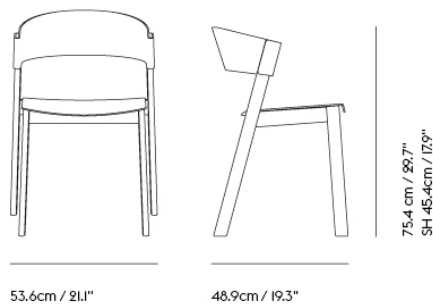

Colli	2
Shipper Colli	1
Gross Weight (kg)	5.15
Net Weight (kg)	4.2
Base color options	Black, Grey, Green, Oak or Stained Dark Brown
Stacking information	Cover Side Chair stacks up to 4 chairs on floor and 10 chairs on the Cover Transport Trolley.

Item No.	Color	Net Price	Recommended Retail Price	Lead Time
Ready-To-Ship				
33002	Black	EUR 385,70	EUR 459,00	-
33004	Green	EUR 385,70	EUR 459,00	-
33003	Grey ***	EUR 385,70	EUR 459,00	-
33001	Oak	EUR 385,70	EUR 459,00	-
33005	Stained Dark Brown	EUR 385,70	EUR 459,00	-
33039-OAK_COGN	Refine Leather Cognac/Oak	EUR 553,80	EUR 659,00	-
Made-To-Order				
33037	Ocean - Color 3, 21, 32, 50, 52, 80 & 601	EUR 452,90	EUR 539,00	7 weeks
33021	Remix - All Colors	EUR 452,90	EUR 539,00	7 weeks
33029	Canvas - All Colors	EUR 486,60	EUR 579,00	7 weeks
33028	Clara - All Colors	EUR 486,60	EUR 579,00	7 weeks
33022	Steelcut - All Colors	EUR 486,60	EUR 579,00	7 weeks
33023	Steelcut Trio - All Colors	EUR 486,60	EUR 579,00	7 weeks
33025	Divina - All Colors	EUR 495,00	EUR 589,00	7 weeks
33026	Divina MD - All Colors	EUR 495,00	EUR 589,00	7 weeks
33027	Divina Melange - All Colors	EUR 495,00	EUR 589,00	7 weeks
33024	Hallingdal - All Colors	EUR 495,00	EUR 589,00	7 weeks
33038	Clay - Color 1, 3, 6, 7, 9, 10, 12, 13, 14, 15 & 17	EUR 520,20	EUR 619,00	7 weeks
33031	Easy Leather - All Colors	EUR 495,00	EUR 589,00	7 weeks
33032	Endure Leather - All Colors	EUR 553,80	EUR 659,00	7 weeks