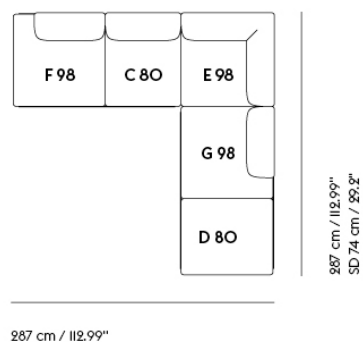

IN SITU MODULAR SOFA / CORNER - CONFIGURATION 4

Colli	1
Shipper Colli	10
Gross Weight (kg)	221.3
Net Weight (kg)	171.7

Item No.	Color	Net Price	Recommended Retail Price	Lead Time
Ready-To-Ship				
41954	Frame and Module - Ocean 80/Black	EUR 5.755,50	EUR 6.849,00	-
41924	Frame and Module - Clay 12/Black	EUR 6.847,90	EUR 8.149,00	-