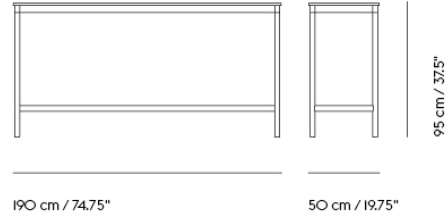

BASE HIGH TABLE / 190 X 50 H: 95 CM / 74.8 X 19.7 H: 37.4"

Colli	1
Shipper Colli	2
Gross Weight (kg)	38
Net Weight (kg)	33.2
Base color options	White, Black

Item No.	Color	Net Price	Recommended Retail Price	Lead Time
Ready-To-Ship				
62006	White Laminate/Plywood/Black	EUR 1.553,80	EUR 1.849,00	-
62005	White Laminate/Plywood/White	EUR 1.553,80	EUR 1.849,00	-
62002	White Laminate/White ABS/Black	EUR 1.553,80	EUR 1.849,00	-
62001	White Laminate/White ABS/White	EUR 1.553,80	EUR 1.849,00	-
62010	Black Linoleum/Plywood/Black	EUR 1.721,80	EUR 2.049,00	-
62009	Black Linoleum/Plywood/White	EUR 1.721,80	EUR 2.049,00	-
64771	Lacquered Oak Veneer/Plywood/Black	EUR 1.928,60	EUR 2.295,00	-
64770	Lacquered Oak Veneer/Plywood/White	EUR 1.928,60	EUR 2.295,00	-
Made-To-Order				
62004	Black Laminate/Black ABS/Black	EUR 1.553,80	EUR 1.849,00	8 weeks
62003	Black Laminate/Black ABS/White	EUR 1.553,80	EUR 1.849,00	8 weeks
62008	Black Laminate/Plywood/Black	EUR 1.553,80	EUR 1.849,00	8 weeks
62007	Black Laminate/Plywood/White	EUR 1.553,80	EUR 1.849,00	8 weeks
62016	Black Nanolaminate/Plywood/Black	EUR 2.058,00	EUR 2.449,00	8 weeks
62015	Black Nanolaminate/Plywood/White	EUR 2.058,00	EUR 2.449,00	8 weeks
62014	White Nanolaminate/Plywood/Black	EUR 2.058,00	EUR 2.449,00	8 weeks
62013	White Nanolaminate/Plywood/White	EUR 2.058,00	EUR 2.449,00	8 weeks