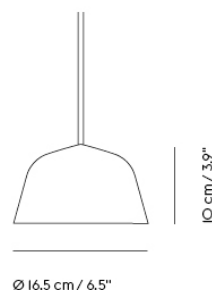

Colli 2
Shipper Colli 1
Gross Weight (kg) 1.0002
Net Weight (kg) 0.69

Item No.	Color	Net Price	Recommended Retail Price	Lead Time
Ready-To-Ship				
15354	Black	EUR 133,60	EUR 159,00	-
15353	Dusty Green	EUR 133,60	EUR 159,00	-
15351	Grey	EUR 133,60	EUR 159,00	-
15358	Light Blue	EUR 133,60	EUR 159,00	-
15357	Taupe	EUR 133,60	EUR 159,00	-
15352	White	EUR 133,60	EUR 159,00	-
Extras				
15804	Ambit / Fluid / Rime Ø12+25 Cord - White (per linear meter)	EUR 5,00	EUR 6,00	-
82071	Ambit Cord - Beige-Green (per linear meter)	EUR 5,00	EUR 6,00	-
82068	Ambit Cord - Dusty Green (per linear meter)	EUR 5,00	EUR 6,00	-
15803	Ambit Cord - Grey (per linear meter)	EUR 5,00	EUR 6,00	-
15808	Ambit Cord - Light Blue (per linear meter)	EUR 5,00	EUR 6,00	-
82066	Ambit Cord - Rose (per linear meter)	EUR 5,00	EUR 6,00	-
15806	Ambit Cord - Taupe (per linear meter)	EUR 5,00	EUR 6,00	-
15801	Grain / Ambit / Rime Ø12+25 Cord - Black (per linear meter)	EUR 5,00	EUR 6,00	-
24050	Ceiling Cap - White	EUR 13,40	EUR 16,00	-