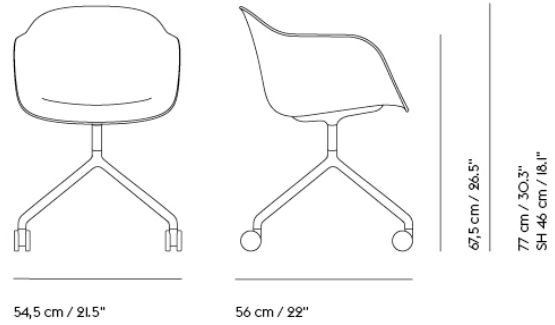

FIBER ARMCHAIR / SWIVEL BASE W. CASTORS - FRONT UPHOLSTERY

Colli	1
Shipper Colli	1
Gross Weight (kg)	9.3
Net Weight (kg)	7
Base color options	Black, Grey, Dusty Green or Polished Aluminum with black castors. White with white castors.
Shell Color Options	Black, Grey, Natural White or Ochre

Item No.	Color	Net Price	Recommended Retail Price	Lead Time
Made-To-Order				
58194	Ocean - Color 3, 21, 32, 50, 52, 80 & 601 - Matching Shell/Base	EUR 587,40	EUR 699,00	4 weeks
58195	Ocean - Color 3, 21, 32, 50, 52, 80 & 601 - Ochre Shell/Base	EUR 587,40	EUR 699,00	4 weeks
29244	Remix - Matching Shell/Base	EUR 587,40	EUR 699,00	4 weeks
29245	Remix - Ochre Shell/Base	EUR 587,40	EUR 699,00	4 weeks
70237	Wooly - Matching Shell/Base	EUR 587,40	EUR 699,00	4 weeks
70249	Wooly - Ochre Shell/Base	EUR 587,40	EUR 699,00	4 weeks
29260	Canvas - Matching Shell/Base	EUR 668,10	EUR 795,00	4 weeks
29261	Canvas - Ochre Shell/Base	EUR 668,10	EUR 795,00	4 weeks
29258	Clara - Matching Shell/Base	EUR 668,10	EUR 795,00	4 weeks
29259	Clara - Ochre Shell/Base	EUR 668,10	EUR 795,00	4 weeks
55071	Hero - Matching Shell/Base	EUR 668,10	EUR 795,00	4 weeks
55072	Hero - Ochre Shell/Base	EUR 668,10	EUR 795,00	4 weeks
29246	Steelcut - Matching Shell/Base	EUR 668,10	EUR 795,00	4 weeks
29247	Steelcut - Ochre Shell/Base	EUR 668,10	EUR 795,00	4 weeks
29248	Steelcut Trio - Matching Shell/Base	EUR 668,10	EUR 795,00	4 weeks
29249	Steelcut Trio - Ochre Shell/Base	EUR 668,10	EUR 795,00	4 weeks
55188	Balder - Matching Shell/Base	EUR 747,10	EUR 889,00	4 weeks
55189	Balder - Ochre Shell/Base	EUR 747,10	EUR 889,00	4 weeks
58036	Clay - Color 1, 3, 6, 7, 9, 10, 12, 13, 14, 15 & 17 - Matching Shell/Base	EUR 747,10	EUR 889,00	4 weeks