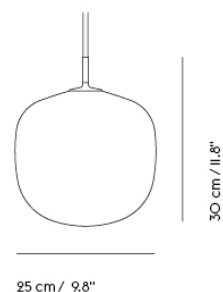

Colli	1
Shipper Colli	1
Gross Weight (kg)	3.4
Net Weight (kg)	1.5

Item No.	Color	Net Price	Recommended Retail Price	Lead Time
Ready-To-Ship				
22415	Black	EUR 293,30	EUR 349,00	-
22419	Grey	EUR 293,30	EUR 349,00	-
22423	Orange	EUR 293,30	EUR 349,00	-
22411	White	EUR 293,30	EUR 349,00	-
Extras				
22540	Rime Cord for Ø12+25 - Grey (per linear meter)	EUR 2,90	EUR 3,50	-
22541	Rime Cord Ø12+25 cm - Orange (per linear meter)	EUR 2,90	EUR 3,50	-
15804	Ambit / Fluid / Rime Ø12+25 Cord - White (per linear meter)	EUR 5,00	EUR 6,00	-
15801	Grain / Ambit / Rime Ø12+25 Cord - Black (per linear meter)	EUR 5,00	EUR 6,00	-
22542	Rime Cord Ø37 + 45 cm - Black (per linear meter)	EUR 5,50	EUR 6,50	-
22545	Rime Cord Ø37 + 45 cm - Grey (per linear meter)	EUR 5,50	EUR 6,50	-
22546	Rime Cord Ø37 + 45 cm - Orange (per linear meter)	EUR 5,50	EUR 6,50	-
22543	Rime Ø37 + 45 cm - White (per linear meter)	EUR 5,50	EUR 6,50	-