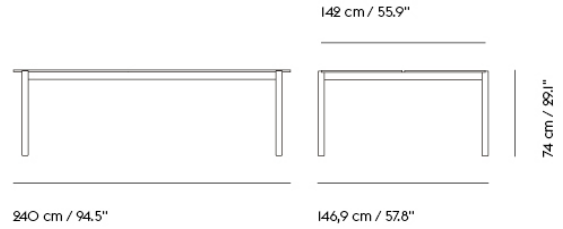

Colli	1
Shipper Colli	2
Gross Weight (kg)	75.007
Net Weight (kg)	63.71

Item No.	Color	Net Price	Recommended Retail Price	Lead Time
Ready-To-Ship				
49953	White Laminate/White ABS/Oak	EUR 1.805,90	EUR 2.149,00	-
49957	Black Nanolaminate/Black ABS/Oak	EUR 2.142,00	EUR 2.549,00	-
49952	Oak Veneer/Oak	EUR 1.928,60	EUR 2.295,00	-