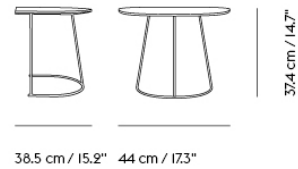

Colli 1
Shipper Colli 2
Gross Weight (kg) 4.514
Net Weight (kg) 3.1

Item No.	Color	Net Price	Recommended Retail Price	Lead Time
Ready-To-Ship				
16904	Black Nanolaminate/Black	EUR 189,10	EUR 225,00	-
16902	Grey Nanolaminate/Grey	EUR 189,10	EUR 225,00	-
16903	Off-White Nanolaminate/Off-White	EUR 189,10	EUR 225,00	-
16901	Plum Nanolaminate/Plum	EUR 189,10	EUR 225,00	-