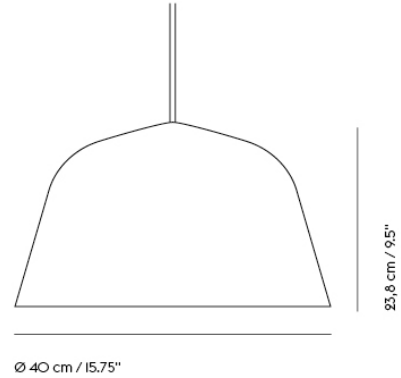

Colli 1
Shipper Colli 1
Gross Weight (kg) 2.95
Net Weight (kg) 1.4

Item No.	Color	Net Price	Recommended Retail Price	Lead Time
Ready-To-Ship				
26026	Beige-Green	EUR 335,30	EUR 399,00	-
26024	Black	EUR 335,30	EUR 399,00	-
26023	Dusty Green	EUR 335,30	EUR 399,00	-
26021	Grey	EUR 335,30	EUR 399,00	-
26028	Light Blue	EUR 335,30	EUR 399,00	-
26025	Rose	EUR 335,30	EUR 399,00	-
26027	Taupe	EUR 335,30	EUR 399,00	-
26022	White	EUR 335,30	EUR 399,00	-
Extras				
15804	Ambit / Fluid / Rime Ø12+25 Cord - White (per linear meter)	EUR 5,00	EUR 6,00	-
82071	Ambit Cord - Beige-Green (per linear meter)	EUR 5,00	EUR 6,00	-
82068	Ambit Cord - Dusty Green (per linear meter)	EUR 5,00	EUR 6,00	-
15803	Ambit Cord - Grey (per linear meter)	EUR 5,00	EUR 6,00	-
15808	Ambit Cord - Light Blue (per linear meter)	EUR 5,00	EUR 6,00	-
82066	Ambit Cord - Rose (per linear meter)	EUR 5,00	EUR 6,00	-
15806	Ambit Cord - Taupe (per linear meter)	EUR 5,00	EUR 6,00	-
15801	Grain / Ambit / Rime Ø12+25 Cord - Black (per linear meter)	EUR 5,00	EUR 6,00	-
24050	Ceiling Cap - White	EUR 13,40	EUR 16,00	-