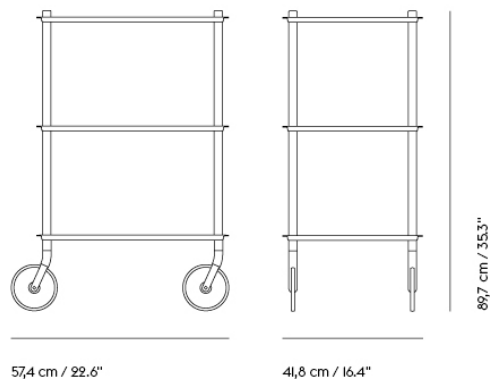

Colli	1
Shipper Colli	2
Gross Weight (kg)	21.4
Net Weight (kg)	18.5

Item No.	Color	Net Price	Recommended Retail Price	Lead Time
Ready-To-Ship				
98339	Blue-Grey	EUR 427,70	EUR 509,00	-
98338	Grey	EUR 427,70	EUR 509,00	-