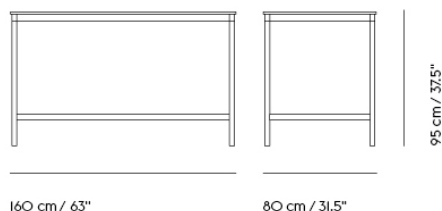

BASE HIGH TABLE / 160 X 80 H: 95 CM/ 63 X 31.5 H: 37.4"

Colli	1
Shipper Colli	2
Gross Weight (kg)	35.4
Net Weight (kg)	29.67
Base color options	White, black

Item No.	Color	Net Price	Recommended Retail Price	Lead Time
Made-To-Order				
63024	Black Laminate/Black ABS/Black	EUR 1.469,70	EUR 1.749,00	8 weeks
63023	Black Laminate/Black ABS/White	EUR 1.469,70	EUR 1.749,00	8 weeks
63028	Black Laminate/Plywood/Black	EUR 1.469,70	EUR 1.749,00	8 weeks
63027	Black Laminate/Plywood/White	EUR 1.469,70	EUR 1.749,00	8 weeks
63026	White Laminate/Plywood/Black	EUR 1.469,70	EUR 1.749,00	8 weeks
63025	White Laminate/Plywood/White	EUR 1.469,70	EUR 1.749,00	8 weeks
63022	White Laminate/White ABS/Black	EUR 1.469,70	EUR 1.749,00	8 weeks
63021	White Laminate/White ABS/White	EUR 1.469,70	EUR 1.749,00	8 weeks
63036	Black Nanolaminate/Plywood/Black	EUR 1.805,90	EUR 2.149,00	8 weeks
63035	Black Nanolaminate/Plywood/White	EUR 1.805,90	EUR 2.149,00	8 weeks
63034	White Nanolaminate/Plywood/Black	EUR 1.805,90	EUR 2.149,00	8 weeks
63033	White Nanolaminate/Plywood/White	EUR 1.805,90	EUR 2.149,00	8 weeks
63030	Black Linoleum/Plywood/Black	EUR 1.637,80	EUR 1.949,00	8 weeks
63029	Black Linoleum/Plywood/White	EUR 1.637,80	EUR 1.949,00	8 weeks
64783	Lacquered Oak Veneer/Plywood/Black	EUR 1.721,80	EUR 2.049,00	8 weeks
64782	Lacquered Oak Veneer/Plywood/White	EUR 1.721,80	EUR 2.049,00	8 weeks