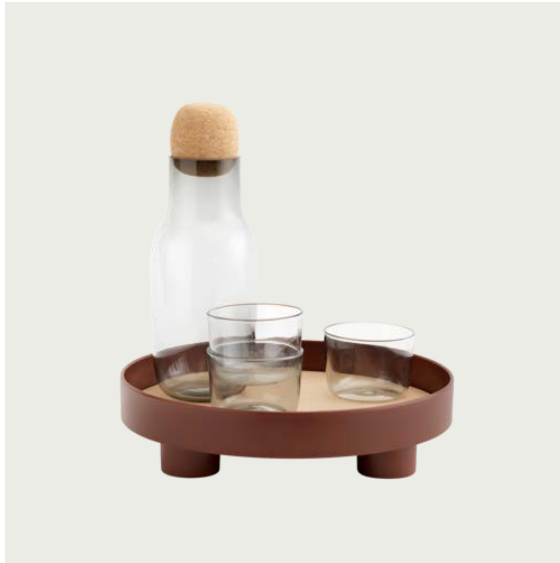

Colli 2
Shipper Colli 1
Gross Weight (kg) 0.9
Net Weight (kg) 0.65

Item No.	Color	Net Price	Recommended Retail Price	Lead Time
Ready-To-Ship				
29014	Blue-Grey	EUR 49,60	EUR 59,00	-
29013	Dark Green	EUR 49,60	EUR 59,00	-
29012	Dark Red	EUR 49,60	EUR 59,00	-
29011	Grey	EUR 49,60	EUR 59,00	-