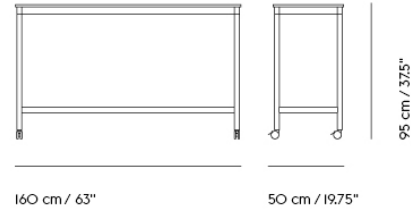

BASE HIGH TABLE / WITH CASTORS / 160 X 50 H: 95 CM / 63 X 19.7 H: 37.4"

Colli	1
Shipper Colli	2
Gross Weight (kg)	24
Net Weight (kg)	18.22
Base color options	White or Black

Item No.	Color	Net Price	Recommended Retail Price	Lead Time
Made-To-Order				
64301	Black Laminate/Black ABS/Black	EUR 1.592,40	EUR 1.895,00	8 weeks
64365	Black Laminate/Black ABS/White	EUR 1.592,40	EUR 1.895,00	8 weeks
64309	Black Laminate/Plywood/Black	EUR 1.592,40	EUR 1.895,00	8 weeks
64373	Black Laminate/Plywood/White	EUR 1.592,40	EUR 1.895,00	8 weeks
64349	White Laminate/Plywood/Black	EUR 1.592,40	EUR 1.895,00	8 weeks
64412	White Laminate/Plywood/White	EUR 1.592,40	EUR 1.895,00	8 weeks
64341	White Laminate/White ABS/Black	EUR 1.592,40	EUR 1.895,00	8 weeks
64405	White Laminate/White ABS/White	EUR 1.592,40	EUR 1.895,00	8 weeks
64325	Black Nanolaminate/Plywood/Black	EUR 1.928,60	EUR 2.295,00	8 weeks
64389	Black Nanolaminate/Plywood/White	EUR 1.928,60	EUR 2.295,00	8 weeks
64357	White Nanolaminate/Plywood/Black	EUR 1.928,60	EUR 2.295,00	8 weeks
64421	White Nanolaminate/Plywood/White	EUR 1.928,60	EUR 2.295,00	8 weeks
64320	Black Linoleum/Plywood/Black	EUR 1.760,50	EUR 2.095,00	8 weeks
64384	Black Linoleum/Plywood/White	EUR 1.760,50	EUR 2.095,00	8 weeks
64333	Lacquered Oak Veneer/Plywood/Black	EUR 1.805,90	EUR 2.149,00	8 weeks
64397	Lacquered Oak Veneer/Plywood/White	EUR 1.805,90	EUR 2.149,00	8 weeks