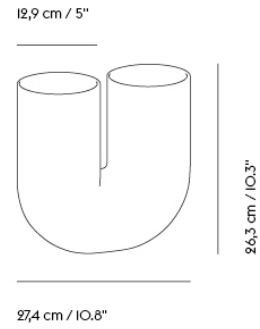

Colli 2
Shipper Colli 1
Gross Weight (kg) 2.4
Net Weight (kg) 1.946

Item No.	Color	Net Price	Recommended Retail Price	Lead Time
Ready-To-Ship				
14183	Dusty Lilac	EUR 172,30	EUR 205,00	-
14181	Light Blue	EUR 172,30	EUR 205,00	-
14180	Sand	EUR 172,30	EUR 205,00	-