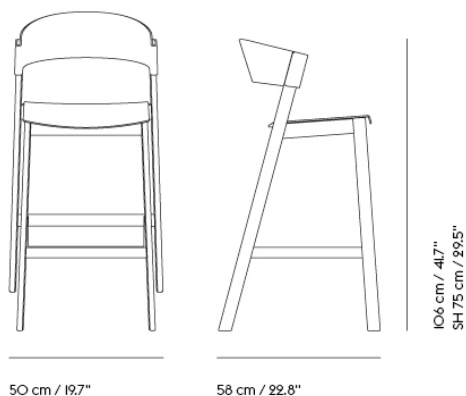

Colli	1
Shipper Colli	1
Gross Weight (kg)	9.15
Net Weight (kg)	6.25
Base color options	Black, Oak and Stained Dark Brown

Item No.	Color	Net Price	Recommended Retail Price	Lead Time
Ready-To-Ship				
33102	Black	EUR 461,30	EUR 549,00	-
33101	Oak	EUR 461,30	EUR 549,00	-
33105	Stained Dark Brown	EUR 461,30	EUR 549,00	-
33144-OAK_COGN	Refine Leather Cognac/Oak	EUR 634,50	EUR 755,00	-
Made-To-Order				
33130	Ocean - Color 3, 21, 32, 50, 52, 80 & 60I	EUR 542,00	EUR 645,00	9 weeks
33121	Remix - All Colors	EUR 542,00	EUR 645,00	9 weeks
33129	Canvas - All Colors	EUR 575,60	EUR 685,00	9 weeks
33128	Clara - All Colors	EUR 575,60	EUR 685,00	9 weeks
33122	Steelcut - All Colors	EUR 575,60	EUR 685,00	9 weeks
33123	Steelcut Trio - All Colors	EUR 575,60	EUR 685,00	9 weeks
33125	Divina - All Colors	EUR 587,40	EUR 699,00	9 weeks
33126	Divina MD - All Colors	EUR 587,40	EUR 699,00	9 weeks
33127	Divina Melange - All Colors	EUR 587,40	EUR 699,00	9 weeks
33124	Hallingdal - All Colors	EUR 587,40	EUR 699,00	9 weeks
33131	Clay - Color 1, 3, 6, 7, 9, 10, 12, 13, 14, 15 & 17	EUR 600,80	EUR 715,00	9 weeks
33141	Easy Leather - All Colors	EUR 587,40	EUR 699,00	9 weeks
33142	Endure Leather - All Colors	EUR 634,50	EUR 755,00	9 weeks
33144	Refine Leather - All Colors	EUR 634,50	EUR 755,00	9 weeks