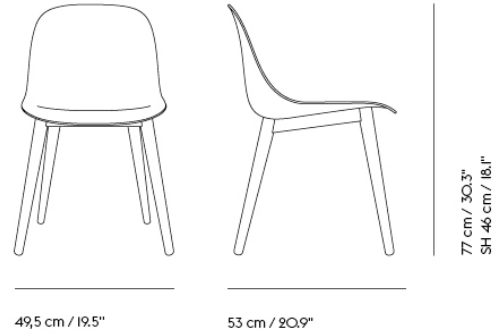

Colli	1
Shipper Colli	1
Net Weight (kg)	6
Base color options	Black, Dusty Green, Grey, Oak or Stained Dark Brown

Item No.	Color	Net Price	Recommended Retail Price	Lead Time
Ready-To-Ship				
58952	Black/Black (Recycled Plastic)	EUR 293,30	EUR 349,00	-
58963	Black/Stained Dark Brown (Recycled Plastic)	EUR 293,30	EUR 349,00	-
58954	Dusty Green/Dusty Green (Recycled Plastic)	EUR 293,30	EUR 349,00	-
58953	Grey/Grey (Recycled Plastic)	EUR 293,30	EUR 349,00	-
58956	Natural White/Oak (Recycled Plastic)	EUR 293,30	EUR 349,00	-
58955	Ochre/Oak (Recycled Plastic)	EUR 293,30	EUR 349,00	-
50539-BLCK_183	Remix 183/Black	EUR 474,80	EUR 565,00	-
50544-BLCK_BLK	Refine Leather Black/Black	EUR 780,70	EUR 929,00	-
50544-OAK_COGN	Refine Leather Cognac/Oak	EUR 780,70	EUR 929,00	-
Made-To-Order				
59047	Dusty Green/Stained Dark Brown (Recycled Plastic)	EUR 293,30	EUR 349,00	4 weeks
59046	Grey/Stained Dark Brown (Recycled Plastic)	EUR 293,30	EUR 349,00	4 weeks
59049	Natural White/Stained Dark Brown (Recycled Plastic)	EUR 293,30	EUR 349,00	4 weeks
59048	Ochre/Stained Dark Brown (Recycled Plastic)	EUR 293,30	EUR 349,00	4 weeks
58203	Ocean - Color 3, 21, 32, 50, 52, 80 & 60I	EUR 474,80	EUR 565,00	4 weeks
50539	Remix - All Colors	EUR 474,80	EUR 565,00	4 weeks
50697	Wooly - All Colors	EUR 474,80	EUR 565,00	4 weeks
50547	Canvas - All Colors	EUR 550,40	EUR 655,00	4 weeks
50546	Clara - All Colors	EUR 550,40	EUR 655,00	4 weeks
55098	Hero - All Colors	EUR 550,40	EUR 655,00	4 weeks