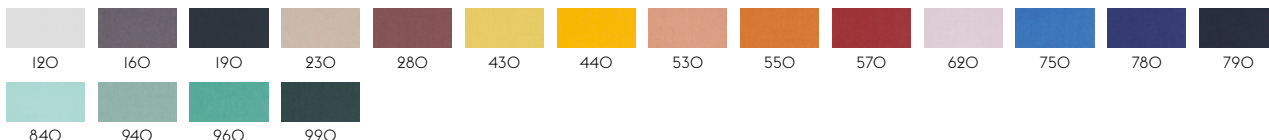

TWILL WEAVE BY KVADRAT

Designer: Jonathan Olivares.
Composition: 90% new wool (worsted), 10% nylon.
Durability: 60.000 Martindale / Lightfastness 5-7 (ISO I-8).
Sustainability: Complies with both EU ecolabel "The Flower" and Greenguard Gold Certification.

IIO