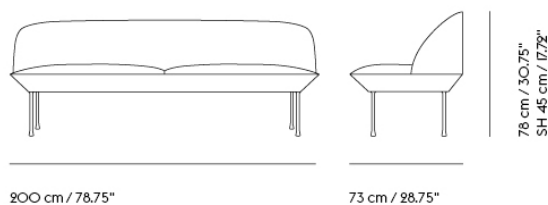

Colli	1
Shipper Colli	1
Gross Weight (kg)	49
Net Weight (kg)	44
Base color options	Black, Burnt Yellow, Chrome, Dark Grey, Light Grey or Navy Blue

Item No.	Color	Net Price	Recommended Retail Price	Lead Time
Ready-To-Ship				
30134-NABL_554	Vidar 554/Navy Blue ***	EUR 3.189,10	EUR 3.795,00	-
Made-To-Order				
14985	Ocean - Color 3, 21, 32, 50, 52, 80 & 601	EUR 2.516,80	EUR 2.995,00	6 weeks
15034	Canvas - All Colors	EUR 2.684,90	EUR 3.195,00	6 weeks
15030	Clara - All Colors	EUR 2.684,90	EUR 3.195,00	6 weeks
14831	Fiord - All Colors	EUR 2.684,90	EUR 3.195,00	6 weeks
15031	Steelcut - All Colors	EUR 2.684,90	EUR 3.195,00	6 weeks
15033	Steelcut Trio - All Colors	EUR 2.684,90	EUR 3.195,00	6 weeks
15037	Divina - All Colors	EUR 2.937,00	EUR 3.495,00	6 weeks
15038	Divina MD - All Colors	EUR 2.937,00	EUR 3.495,00	6 weeks
15039	Divina Melange - All Colors	EUR 2.937,00	EUR 3.495,00	6 weeks
15032	Hallingdal - All Colors	EUR 2.937,00	EUR 3.495,00	6 weeks
30134	Vidar - All Colors	EUR 3.189,10	EUR 3.795,00	6 weeks
Extras				
00338	Test Sample - Textile	EUR 1.680,70	EUR 2.000,00	6 weeks
COM/COL & Specials				
15036	COM - Textile	EUR 2.684,90	EUR 3.195,00	8 weeks
14832	COM- Imitation Leather	EUR 2.937,00	EUR 3.495,00	8 weeks