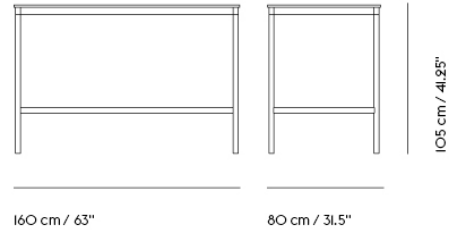

BASE HIGH TABLE / 160 X 80 H: 105 CM / 63 X 31.5 H: 41.3"

Colli	1
Shipper Colli	2
Gross Weight (kg)	37.4
Net Weight (kg)	31.67
Base color options	White, Black

Item No.	Color	Net Price	Recommended Retail Price	Lead Time
Made-To-Order				
63044	Black Laminate/Black ABS/Black	EUR 1.469,70	EUR 1.749,00	8 weeks
63043	Black Laminate/Black ABS/White	EUR 1.469,70	EUR 1.749,00	8 weeks
63048	Black Laminate/Plywood/Black	EUR 1.469,70	EUR 1.749,00	8 weeks
63047	Black Laminate/Plywood/White	EUR 1.469,70	EUR 1.749,00	8 weeks
63046	White Laminate/Plywood/Black	EUR 1.469,70	EUR 1.749,00	8 weeks
63045	White Laminate/Plywood/White	EUR 1.469,70	EUR 1.749,00	8 weeks
63042	White Laminate/White ABS/Black	EUR 1.469,70	EUR 1.749,00	8 weeks
63041	White Laminate/White ABS/White	EUR 1.469,70	EUR 1.749,00	8 weeks
63056	Black Nanolaminate/Plywood/Black	EUR 1.805,90	EUR 2.149,00	8 weeks
63055	Black Nanolaminate/Plywood/White	EUR 1.805,90	EUR 2.149,00	8 weeks
63054	White Nanolaminate/Plywood/Black	EUR 1.805,90	EUR 2.149,00	8 weeks
63053	White Nanolaminate/Plywood/White	EUR 1.805,90	EUR 2.149,00	8 weeks
63050	Black Linoleum/Plywood/Black	EUR 1.637,80	EUR 1.949,00	8 weeks
63049	Black Linoleum/Plywood/White	EUR 1.637,80	EUR 1.949,00	8 weeks
64785	Lacquered Oak VeneerPlywood/Black	EUR 1.721,80	EUR 2.049,00	8 weeks
64784	Lacquered Oak VeneerPlywood/White	EUR 1.721,80	EUR 2.049,00	8 weeks