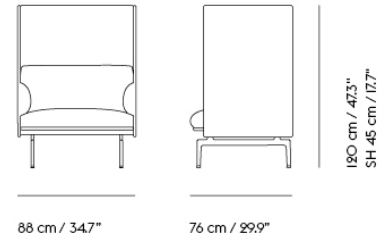

OUTLINE HIGHBACK SOFA / I-SEATER - BLACK BASE - SH: 45CM / 17.7"

Colli	1
Shipper Colli	1
Gross Weight (kg)	63
Net Weight (kg)	54

Item No.	Color	Net Price	Recommended Retail Price	Lead Time
Made-To-Order				
68582	Ocean - Color 3, 21, 32, 50, 52, 80 & 601	EUR 2.432,80	EUR 2.895,00	6 weeks
73701	Remix - All Colors	EUR 2.432,80	EUR 2.895,00	6 weeks
73694	Vancouver - Color 4, 8, 10, 12, 13 & 14	EUR 2.432,80	EUR 2.895,00	8 weeks
73703	Canvas - All Colors	EUR 2.768,90	EUR 3.295,00	6 weeks
73702	Clara - All Colors	EUR 2.768,90	EUR 3.295,00	6 weeks
73695	Fiord - All Colors	EUR 2.768,90	EUR 3.295,00	6 weeks
73700	Rime - All Colors	EUR 2.768,90	EUR 3.295,00	6 weeks
73698	Steelcut - All Colors	EUR 2.768,90	EUR 3.295,00	6 weeks
73697	Steelcut Trio - All Colors	EUR 2.768,90	EUR 3.295,00	6 weeks
73704	Divina - All Colors	EUR 3.021,00	EUR 3.595,00	6 weeks
73705	Divina MD - All Colors	EUR 3.021,00	EUR 3.595,00	6 weeks
73706	Divina Melange - All Colors	EUR 3.021,00	EUR 3.595,00	6 weeks
73699	Hallingdal - All Colors	EUR 3.021,00	EUR 3.595,00	6 weeks
73714	Balder - All Colors	EUR 3.105,00	EUR 3.695,00	6 weeks
68350	Clay - Color 1, 3, 6, 7, 9, 10, 12, 13, 14, 15 & 17	EUR 3.105,00	EUR 3.695,00	6 weeks
73715	Twill Weave - All Colors	EUR 3.105,00	EUR 3.695,00	6 weeks
73713	Vidar - All Colors	EUR 3.105,00	EUR 3.695,00	6 weeks
73710	Easy Leather - All Colors	EUR 3.738,70	EUR 4.449,00	6 weeks
73696	Refine Leather - All Colors	EUR 4.326,90	EUR 5.149,00	6 weeks
73707	Endure Leather - All Colors	EUR 4.999,20	EUR 5.949,00	6 weeks

Extras