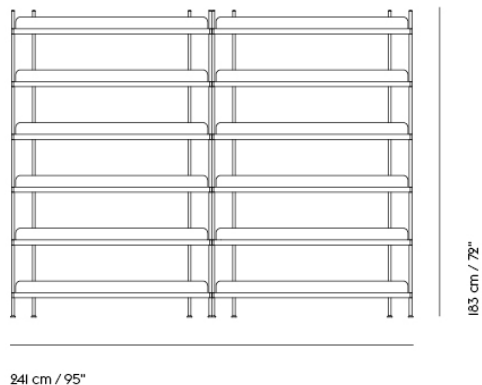

COMPILE SHELVING SYSTEM / CONFIGURATION 8

Colli	1
Shipper Colli	13
Gross Weight (kg)	156
Net Weight (kg)	151

Item No.	Color	Net Price	Recommended Retail Price	Lead Time
Ready-To-Ship				
50085	Black - Configuration 8	EUR 2.646,20	EUR 3.149,00	-
50086	Grey - Configuration 8	EUR 2.646,20	EUR 3.149,00	-
50087	White - Configuration 8	EUR 2.646,20	EUR 3.149,00	-