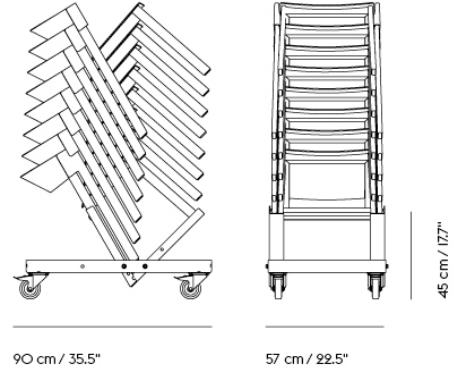

COVER AND VISU CHAIR TRANSPORT TROLLEY

- Colli** | 1
- Shipper Colli** | 1
- Gross Weight (kg)** | 22
- Net Weight (kg)** | 21.5
- Please note** | This transport trolley can be used for Visu Chair Tube Base, Visu Chair Sled Base and Cover Side Chair.
- Stacking information** | Visu Chair Tube & Sled Base: Upholstered versions: 10 on floor and 15 on trolley. Non-upholstered versions: 15 on floor and 17 on trolley. Cover Side Chair: 4 on floor and 10 on trolley.