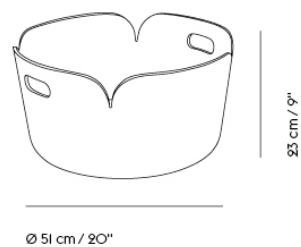

Colli 1
Shipper Colli 1
Gross Weight (kg) 1.2
Net Weight (kg) 1.2

Item No.	Color	Net Price	Recommended Retail Price	Lead Time
Ready-To-Ship				
13328	Aqua ***	EUR 83,20	EUR 99,00	-
13320	Black	EUR 83,20	EUR 99,00	-
13326	Black Mélange	EUR 83,20	EUR 99,00	-
13323	Dusty Green	EUR 83,20	EUR 99,00	-
13321	Grey	EUR 83,20	EUR 99,00	-
13327	Midnight Blue	EUR 83,20	EUR 99,00	-