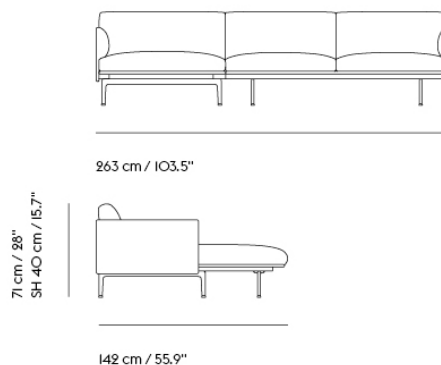

OUTLINE SOFA / CHAISE LONGUE - LEFT - POLISHED ALUMINUM BASE

Colli	1
Shipper Colli	2
Gross Weight (kg)	90
Net Weight (kg)	80
Please note	That this product features a chaise longue on the left-hand side when facing the product from the front.

Item No.	Color	Net Price	Recommended Retail Price	Lead Time
Made-To-Order				
68533	Ocean - Color 3, 21, 32, 50, 52, 80 & 60I	EUR 4.410,90	EUR 5.249,00	6 weeks
67411	Remix - All Colors	EUR 4.410,90	EUR 5.249,00	6 weeks
67401	Vancouver - Color 4, 8, 10, 12, 13 & 14	EUR 4.410,90	EUR 5.249,00	8 weeks
67415	Canvas - All Colors	EUR 4.785,70	EUR 5.695,00	6 weeks
67413	Clara - All Colors	EUR 4.785,70	EUR 5.695,00	6 weeks
67403	Fiord - All Colors	EUR 4.785,70	EUR 5.695,00	6 weeks
67407	Steelcut - All Colors	EUR 4.785,70	EUR 5.695,00	6 weeks
67417	Divina - All Colors	EUR 5.083,20	EUR 6.049,00	6 weeks
67419	Divina MD - All Colors	EUR 5.083,20	EUR 6.049,00	6 weeks
67421	Divina Melange - All Colors	EUR 5.083,20	EUR 6.049,00	6 weeks
67409	Hallingdal - All Colors	EUR 5.083,20	EUR 6.049,00	6 weeks
67437	Balder - All Colors	EUR 5.419,30	EUR 6.449,00	6 weeks
68301	Clay - Color 1, 3, 6, 7, 9, 10, 12, 13, 14, 15 & 17	EUR 5.419,30	EUR 6.449,00	6 weeks
67439	Twill Weave - All Colors	EUR 5.419,30	EUR 6.449,00	6 weeks
67435	Vidar - All Colors	EUR 5.419,30	EUR 6.449,00	6 weeks
67425	Easy Leather - All Colors	EUR 6.382,40	EUR 7.595,00	6 weeks
67405	Refine Leather - All Colors	EUR 6.550,40	EUR 7.795,00	6 weeks
67423	Endure Leather - All Colors	EUR 8.231,10	EUR 9.795,00	6 weeks
Extras				
83061	Leather care set for Refine Leather	EUR 16,00	EUR 19,00	-
00338	Test Sample - Textile	EUR 1.680,70	EUR 2.000,00	6 weeks