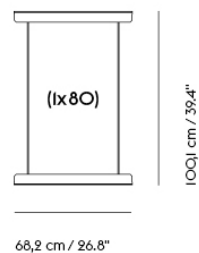

IN SITU MODULAR SOFA / FRAME SECTION (1 X 80)

Colli	1
Shipper Colli	1
Gross Weight (kg)	14
Net Weight (kg)	11.76

Item No.	Color	Net Price	Recommended Retail Price	Lead Time
Ready-To-Ship				
41555	Black - 1 x 80	EUR 172,30	EUR 205,00	-