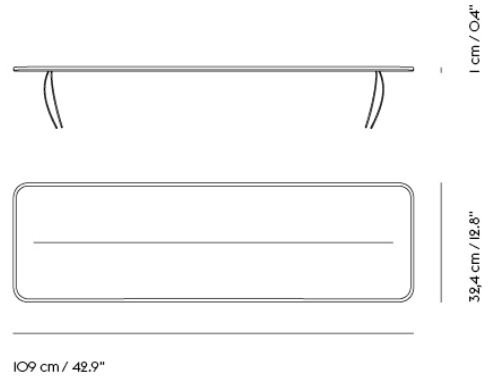

LINEAR STEEL BENCH / SEAT PAD / 110 CM / 43.3"

Colli 1
Shipper Colli 1
Gross Weight (kg) 0.97
Net Weight (kg) 0.37

Item No.	Color	Net Price	Recommended Retail Price	Lead Time
Ready-To-Ship				
31098-BLCK	Patch - Black	EUR 91,60	EUR 109,00	-
31098-GREY	Patch - Grey	EUR 91,60	EUR 109,00	-
31098-WBEG	Patch - Warm Beige	EUR 91,60	EUR 109,00	-