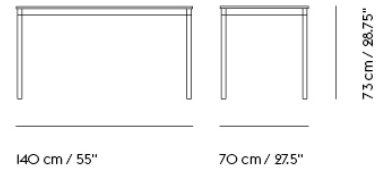

Colli	1
Shipper Colli	2
Gross Weight (kg)	21.4
Net Weight (kg)	16.7
Base color options	White, Black

Item No.	Color	Net Price	Recommended Retail Price	Lead Time
Made-To-Order				
64184	Black Laminate/Black ABS/Black	EUR 920,20	EUR 1.095,00	6 weeks
64183	Black Laminate/Black ABS/White	EUR 920,20	EUR 1.095,00	6 weeks
64188	Black Laminate/Plywood/Black	EUR 920,20	EUR 1.095,00	6 weeks
64187	Black Laminate/Plywood/White	EUR 920,20	EUR 1.095,00	6 weeks
64186	White Laminate/Plywood/Black	EUR 920,20	EUR 1.095,00	6 weeks
64185	White Laminate/Plywood/White	EUR 920,20	EUR 1.095,00	6 weeks
64182	White Laminate/White ABS/Black	EUR 920,20	EUR 1.095,00	6 weeks
64181	White Laminate/White ABS/White	EUR 920,20	EUR 1.095,00	6 weeks
64196	Black Nanolaminate/Plywood/Black	EUR 1.133,60	EUR 1.349,00	6 weeks
64195	Black Nanolaminate/Plywood/White	EUR 1.133,60	EUR 1.349,00	6 weeks
64194	White Nanolaminate/Plywood/Black	EUR 1.133,60	EUR 1.349,00	6 weeks
64193	White Nanolaminate/Plywood/White	EUR 1.133,60	EUR 1.349,00	6 weeks
64190	Black Linoleum/Plywood/Black	EUR 965,50	EUR 1.149,00	6 weeks
64189	Black Linoleum/Plywood/White	EUR 965,50	EUR 1.149,00	6 weeks
64807	Lacquered Oak Veneer/Plywood/Black	EUR 1.004,20	EUR 1.195,00	6 weeks
64806	Lacquered Oak Veneer/Plywood/White	EUR 1.004,20	EUR 1.195,00	6 weeks