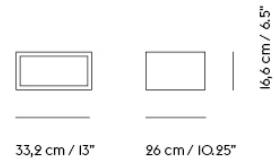

— Julien De Smedt

Designed by	Julien De Smedt / 2012
Environment	Indoor
Country of Production	Slovenia
Assembly Required	No
Description	The Mini Stacked Storage System is a wall-hanging alternative to the Stacked Storage System with a lighter expression and smaller dimensions, available across various sizes and colors. The Mini Stacked Storage System is an elegantly functional match for smaller spaces such as kitchens, hallways and bedrooms as well as workplace and hospitality settings.
Material	Colored modules: Every side is cut out of MDF, then assembled, glued together and painted with three layers of PU lacquer. Oak modules: Every side is cut out of MDF with oak veneer, then assembled and glued together.
Cleaning & Care	Remove dust from shelves with a soft cloth or remove abrasive dust particles. When necessary clean with moist cloth. For wood veneer finishes, dry immediately with a soft cloth following wood grains. The wood should not be subjected to excessive heat, direct sunlight or humidity.
Spare Parts	Each Mini Stacked module comes with one color matching clips, while Oak comes with Light Grey clips. Extra clips available as Set of 5 in the colors White, Light Grey, Grey, Dusty Green and Midnight Blue.