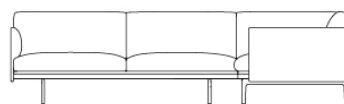

OUTLINE CORNER SOFA / POLISHED ALUMINUM BASE

255 cm / 100.4"