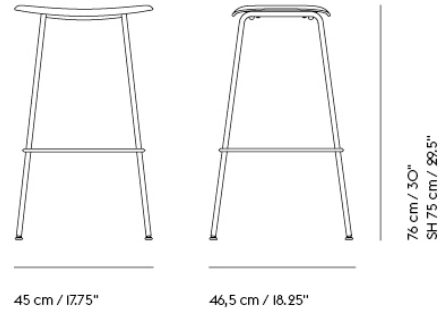

Colli	1
Shipper Colli	1
Gross Weight (kg)	7.1
Net Weight (kg)	5.1
Base color options	Black, Dusty Green, Grey or White

Item No.	Color	Net Price	Recommended Retail Price	Lead Time
Ready-To-Ship				
23560	Black/Black	EUR 200,80	EUR 239,00	-
23561	Grey/Grey	EUR 200,80	EUR 239,00	-
23564	Natural White/White	EUR 200,80	EUR 239,00	-
23575-BLCK_BLK	Refine Leather Black/Black ***	EUR 486,60	EUR 579,00	-
23575-BLK_COGN	Refine Leather Cognac/Black	EUR 486,60	EUR 579,00	-
Made-To-Order				
23562	Dusty Green/Dusty Green	EUR 200,80	EUR 239,00	4 weeks
23563	Ochre/Black	EUR 200,80	EUR 239,00	4 weeks
58171	Ocean - Color 3, 21, 32, 50, 52, 80 & 601	EUR 348,70	EUR 415,00	4 weeks
23570	Remix - All Colors	EUR 348,70	EUR 415,00	4 weeks
70273	Wooly - All Colors	EUR 348,70	EUR 415,00	4 weeks
23578	Canvas - All Colors	EUR 382,40	EUR 455,00	4 weeks
23577	Clara - All Colors	EUR 382,40	EUR 455,00	4 weeks
55024	Hero - All Colors	EUR 382,40	EUR 455,00	4 weeks
23571	Steelcut - All Colors	EUR 382,40	EUR 455,00	4 weeks
23572	Steelcut Trio - All Colors	EUR 382,40	EUR 455,00	4 weeks
23574	Divina - All Colors	EUR 407,60	EUR 485,00	4 weeks
23579	Divina MD - All Colors	EUR 407,60	EUR 485,00	4 weeks
23580	Divina Melange - All Colors	EUR 407,60	EUR 485,00	4 weeks
23573	Hallingdal - All Colors	EUR 407,60	EUR 485,00	4 weeks
55141	Balder - All Colors	EUR 419,30	EUR 499,00	4 weeks