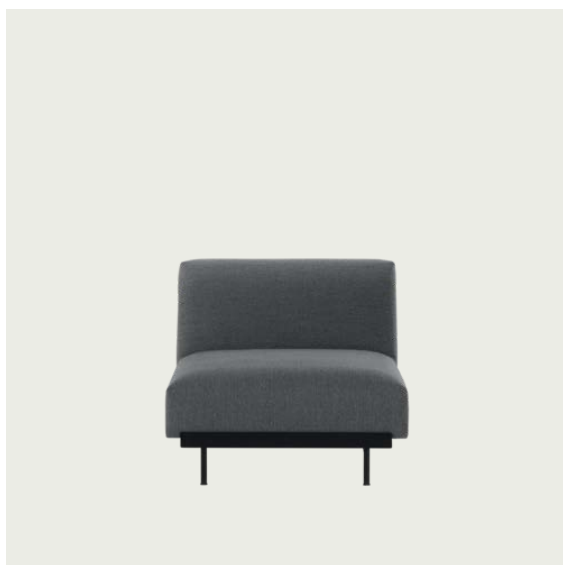

IN SITU MODULAR SOFA / CENTRE MODULE (C80)

Colli	1
Shipper Colli	1
Gross Weight (kg)	30.2
Net Weight (kg)	23.53
Please note	This variant is a Seating Module only and does not include a Frame Section.

Item No.	Color	Net Price	Recommended Retail Price	Lead Time
Ready-To-Ship				
41131-80	Ocean 80	EUR 920,20	EUR 1.095,00	-
41122-12	Clay 12	EUR 1.133,60	EUR 1.349,00	-
Made-To-Order				
41131	Ocean - Color 3, 21, 32, 50, 52, 80 & 601	EUR 920,20	EUR 1.095,00	6 weeks
41140	Fiord - All Colors	EUR 1.088,20	EUR 1.295,00	6 weeks
41122	Clay - Color 1, 3, 6, 7, 9, 10, 12, 13, 14, 15 & 17	EUR 1.133,60	EUR 1.349,00	6 weeks
41158	Divina - All Colors	EUR 1.133,60	EUR 1.349,00	6 weeks
41167	Divina MD - All Colors	EUR 1.133,60	EUR 1.349,00	6 weeks
41176	Divina Melange - All Colors	EUR 1.133,60	EUR 1.349,00	6 weeks
41149	Hallingdal - All Colors	EUR 1.133,60	EUR 1.349,00	6 weeks
41185	Vidar - All Colors	EUR 1.133,60	EUR 1.349,00	6 weeks
COM/COL & Specials				
41230	COM - Textile	EUR 1.088,20	EUR 1.295,00	6-12 weeks