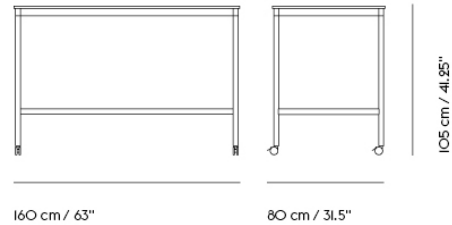

BASE HIGH TABLE / WITH CASTORS / 160 X 80 H: 105 CM / 63 X 31.5 H: 41.3"

Colli	1
Shipper Colli	2
Gross Weight (kg)	37.4
Net Weight (kg)	31.67
Base color options	White, Black

Item No.	Color	Net Price	Recommended Retail Price	Lead Time
Made-To-Order				
64302	Black Laminate/Black ABS/Black	EUR 1.592,40	EUR 1.895,00	8 weeks
64366	Black Laminate/Black ABS/White	EUR 1.592,40	EUR 1.895,00	8 weeks
64310	Black Laminate/Plywood/Black	EUR 1.592,40	EUR 1.895,00	8 weeks
64374	Black Laminate/Plywood/White	EUR 1.592,40	EUR 1.895,00	8 weeks
64350	White Laminate/Plywood/Black	EUR 1.592,40	EUR 1.895,00	8 weeks
64413	White Laminate/Plywood/White	EUR 1.592,40	EUR 1.895,00	8 weeks
64342	White Laminate/White ABS/Black	EUR 1.592,40	EUR 1.895,00	8 weeks
64406	White Laminate/White ABS/White	EUR 1.592,40	EUR 1.895,00	8 weeks
64326	Black Nanolaminate/Plywood/Black	EUR 1.928,60	EUR 2.295,00	8 weeks
64390	Black Nanolaminate/Plywood/White	EUR 1.928,60	EUR 2.295,00	8 weeks
64358	White Nanolaminate/Plywood/Black	EUR 1.928,60	EUR 2.295,00	8 weeks
64422	White Nanolaminate/Plywood/White	EUR 1.928,60	EUR 2.295,00	8 weeks
64317	Black Linoleum/Plywood/Black	EUR 1.760,50	EUR 2.095,00	8 weeks
64381	Black Linoleum/Plywood/White	EUR 1.760,50	EUR 2.095,00	8 weeks
64334	Lacquered Oak Veneer/Plywood/Black	EUR 1.805,90	EUR 2.149,00	8 weeks
64398	Lacquered Oak Veneer/Plywood/White	EUR 1.805,90	EUR 2.149,00	8 weeks