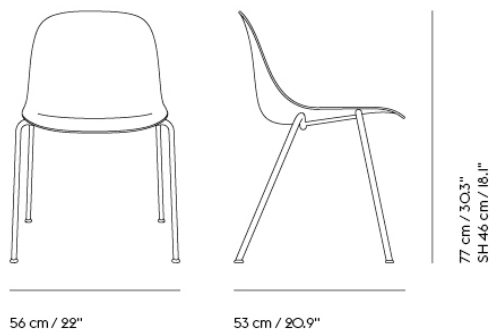

FIBER SIDE CHAIR A-BASE W. LINKING DEVICE

Colli	1
Shipper Colli	1
Net Weight (kg)	7.4
Base color options	Chrome
Stacking	Up to 15 shell or IO upholstered chairs can be stacked together

Item No.	Color	Net Price	Recommended Retail Price	Lead Time
Made-To-Order				
59021	Black/Chrome (Recycled Plastic)	EUR 226,10	EUR 269,00	4 weeks
59023	Dusty Green/Chrome (Recycled Plastic)	EUR 226,10	EUR 269,00	4 weeks
59022	Grey/Chrome (Recycled Plastic)	EUR 226,10	EUR 269,00	4 weeks
59025	Natural White/Chrome (Recycled Plastic)	EUR 226,10	EUR 269,00	4 weeks
59024	Ochre/Chrome (Recycled Plastic)	EUR 226,10	EUR 269,00	4 weeks
58182	Ocean - Color 3, 21, 32, 50, 52, 80 & 601	EUR 427,70	EUR 509,00	4 weeks
25356	Remix - All Colors	EUR 427,70	EUR 509,00	4 weeks
70283	Wooly - All Colors	EUR 427,70	EUR 509,00	4 weeks
25364	Canvas - All Colors	EUR 508,40	EUR 605,00	4 weeks
25363	Clara - All Colors	EUR 508,40	EUR 605,00	4 weeks
55048	Hero - All Colors	EUR 508,40	EUR 605,00	4 weeks
25359	Steelcut - All Colors	EUR 508,40	EUR 605,00	4 weeks
25360	Steelcut Trio - All Colors	EUR 508,40	EUR 605,00	4 weeks
25362	Divina - All Colors	EUR 575,60	EUR 685,00	4 weeks
25365	Divina MD - All Colors	EUR 575,60	EUR 685,00	4 weeks
25366	Divina Melange - All Colors	EUR 575,60	EUR 685,00	4 weeks
25361	Hallingdal - All Colors	EUR 575,60	EUR 685,00	4 weeks
55165	Balder - All Colors	EUR 587,40	EUR 699,00	4 weeks
58024	Clay - Color 1, 3, 6, 7, 9, 10, 12, 13, 14, 15 & 17	EUR 587,40	EUR 699,00	4 weeks
55282	Twill Weave - All Colors	EUR 587,40	EUR 699,00	4 weeks

Extras