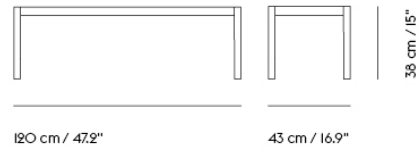

**WORKSHOP COFFEE TABLE / 120 X 43 CM
/ 47.2" X 16.9"**

Colli 1
Shipper Colli 1
Gross Weight (kg) 10.5
Net Weight (kg) 7.56

Item No.	Color	Net Price	Recommended Retail Price	Lead Time
Ready-To-Ship				
26055	Black	EUR 500,00	EUR 595,00	-
26054	Oak	EUR 500,00	EUR 595,00	-