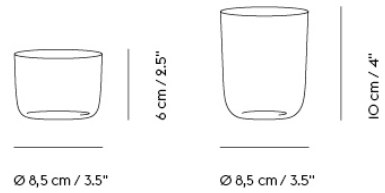

Colli 4
Shipper Colli 1
Gross Weight (kg) 0.7
Net Weight (kg) 0.66

Item No.	Color	Net Price	Recommended Retail Price	Lead Time
Ready-To-Ship				
10052	Clear - Low	EUR 39,50	EUR 47,00	-
10055	Grey - Low	EUR 39,50	EUR 47,00	-
10053	Clear - Tall	EUR 46,20	EUR 55,00	-
10056	Grey - Tall	EUR 46,20	EUR 55,00	-