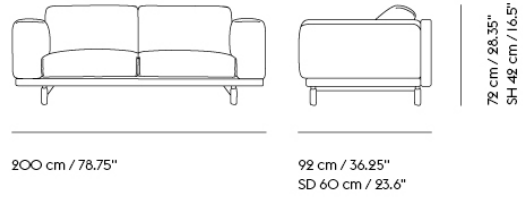

Colli 1
Shipper Colli 1
Gross Weight (kg) 90
Net Weight (kg) 85

Item No.	Color	Net Price	Recommended Retail Price	Lead Time
Ready-To-Ship				
10017-13	Vancouver 13/Oak ***	EUR 2.646,20	EUR 3.149,00	-
10263-554	Vidar 554/Oak	EUR 3.525,20	EUR 4.195,00	-
Made-To-Order				
70625	Ocean - Color 3, 21, 32, 50, 52, 80 & 60I	EUR 2.646,20	EUR 3.149,00	6 weeks
10011	Remix - All Colors	EUR 2.646,20	EUR 3.149,00	6 weeks
10017	Vancouver - Color 4, 8, 10, 12, 13 & 14	EUR 2.646,20	EUR 3.149,00	8 weeks
10262	Wooly - All Colors	EUR 2.646,20	EUR 3.149,00	6 weeks
10261	Fiord - All Colors	EUR 3.105,00	EUR 3.695,00	6 weeks
10010	Rime - All Colors	EUR 3.105,00	EUR 3.695,00	6 weeks
10014	Steelcut - All Colors	EUR 3.105,00	EUR 3.695,00	6 weeks
10012	Steelcut Trio - All Colors	EUR 3.105,00	EUR 3.695,00	6 weeks
10013	Hallingdal - All Colors	EUR 3.189,10	EUR 3.795,00	6 weeks
70617	Clay - Color 1, 3, 6, 7, 9, 10, 12, 13, 14, 15 & 17	EUR 3.525,20	EUR 4.195,00	6 weeks
10263	Vidar - All Colors	EUR 3.525,20	EUR 4.195,00	6 weeks
Extras				
09985	Sofa Legs for Rest Sofa 2 and 3-Seater - Grey	EUR 116,80	EUR 139,00	-
09986	Sofa Legs for Rest Sofa 2 and 3-Seater - Black	EUR 116,80	EUR 139,00	-
00338	Test Sample - Textile	EUR 1.680,70	EUR 2.000,00	6 weeks

COM/COL & Specials