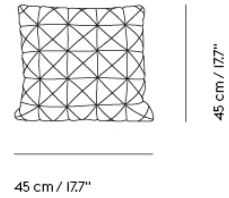

Colli 1
Shipper Colli 1
Gross Weight (kg) 1.5
Net Weight (kg) 1.3

Item No.	Color	Net Price	Recommended Retail Price	Lead Time
Ready-To-Ship				
11361	Black/White	EUR 105,00	EUR 125,00	-
11363	Green	EUR 105,00	EUR 125,00	-
11364	Tangerine	EUR 105,00	EUR 125,00	-
11362	Yellow	EUR 105,00	EUR 125,00	-