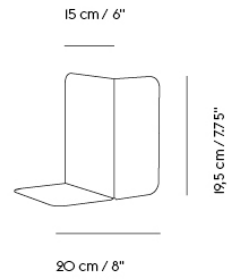

Colli 1
Shipper Colli 1
Gross Weight (kg) 1.026
Net Weight (kg) 0.8

Item No.	Color	Net Price	Recommended Retail Price	Lead Time
Ready-To-Ship				
50092	Beige-Green	EUR 31,90	EUR 38,00	-
50093	Grey	EUR 31,90	EUR 38,00	-
50091	Plum	EUR 31,90	EUR 38,00	-