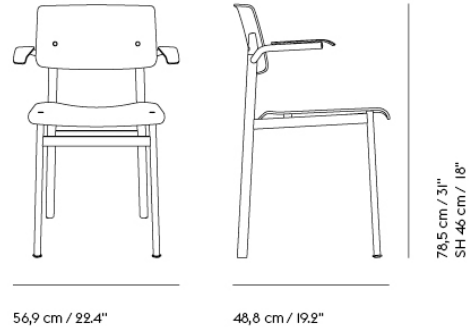

LOFT CHAIR W. ARMREST

Colli	2
Shipper Colli	1
Gross Weight (kg)	17
Net Weight (kg)	7
Base color options	Black, Deep Red, Dusty Green or Grey

Item No.	Color	Net Price	Recommended Retail Price	Lead Time
Ready-To-Ship				
34001	Black/Black	EUR 399,20	EUR 475,00	-
34002	Oak/Black	EUR 399,20	EUR 475,00	-
34003	Oak/Deep Red	EUR 399,20	EUR 475,00	-
34004	Oak/Dusty Green	EUR 399,20	EUR 475,00	-
34005	Oak/Grey	EUR 399,20	EUR 475,00	-
34006	Stained Dark Brown/Black	EUR 399,20	EUR 475,00	-
Made-To-Order				
34412	Stained Dark Brown/Grey	EUR 399,20	EUR 475,00	>MOQ: 4 7 weeks
34082	Ocean - Color 3, 21, 32, 50, 52, 80 & 60I - Black/Black	EUR 516,80	EUR 615,00	>MOQ: 4 7 weeks
34083	Ocean - Color 3, 21, 32, 50, 52, 80 & 60I - Black/Oak	EUR 516,80	EUR 615,00	>MOQ: 4 7 weeks
34087	Ocean - Color 3, 21, 32, 50, 52, 80 & 60I - Black/stained Dark Brown	EUR 516,80	EUR 615,00	>MOQ: 4 7 weeks
34084	Ocean - Color 3, 21, 32, 50, 52, 80 & 60I - Deep Red/Oak	EUR 516,80	EUR 615,00	>MOQ: 4 7 weeks
34085	Ocean - Color 3, 21, 32, 50, 52, 80 & 60I - Dusty Green/Oak	EUR 516,80	EUR 615,00	>MOQ: 4 7 weeks
34086	Ocean - Color 3, 21, 32, 50, 52, 80 & 60I - Grey/Oak	EUR 516,80	EUR 615,00	>MOQ: 4 7 weeks
34425	Ocean - Color 3, 21, 32, 50, 52, 80 & 60I - Grey/Stained Dark brown	EUR 516,80	EUR 615,00	>MOQ: 4 7 weeks
34094	Remix - Black/Black	EUR 516,80	EUR 615,00	>MOQ: 4 7 weeks
34095	Remix - Black/Oak	EUR 516,80	EUR 615,00	>MOQ: 4 7 weeks