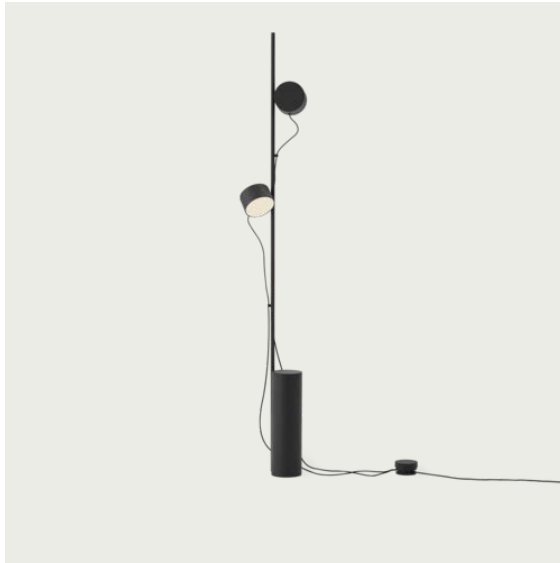

Colli 1
Shipper Colli 1
Gross Weight (kg) 11.4
Net Weight (kg) 8.579

Item No.	Color	Net Price	Recommended Retail Price	Lead Time
Ready-To-Ship				
22380	Black	EUR 545,40	EUR 649,00	-
Extras				
22386	Extra Cable Drops - Black	EUR 22,70	EUR 27,00	-
22388	Power Supply Hub - Black	EUR 46,20	EUR 55,00	-
22382	Extra Lighting Unit - Black	EUR 180,70	EUR 215,00	-