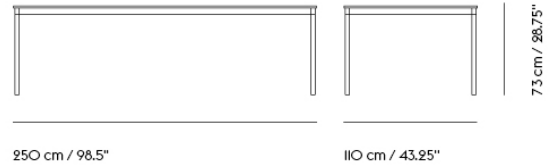

Colli	1
Shipper Colli	2
Gross Weight (kg)	52.7
Net Weight (kg)	42.37
Base color options	White, Black

Item No.	Color	Net Price	Recommended Retail Price	Lead Time
Made-To-Order				
64224	Black Laminate/Black ABS/Black	EUR 1.553,80	EUR 1.849,00	6 weeks
64223	Black Laminate/Black ABS/White	EUR 1.553,80	EUR 1.849,00	6 weeks
64228	Black Laminate/Plywood/Black	EUR 1.553,80	EUR 1.849,00	6 weeks
64227	Black Laminate/Plywood/White	EUR 1.553,80	EUR 1.849,00	6 weeks
64226	White Laminate/Plywood/Black	EUR 1.553,80	EUR 1.849,00	6 weeks
64225	White Laminate/Plywood/White	EUR 1.553,80	EUR 1.849,00	6 weeks
64222	White Laminate/White ABS/Black	EUR 1.553,80	EUR 1.849,00	6 weeks
64221	White Laminate/White ABS/White	EUR 1.553,80	EUR 1.849,00	6 weeks
64236	Black Nanolaminate/Plywood/Black	EUR 1.973,90	EUR 2.349,00	6 weeks
64235	Black Nanolaminate/Plywood/White	EUR 1.973,90	EUR 2.349,00	6 weeks
64234	White Nanolaminate/Plywood/Black	EUR 1.973,90	EUR 2.349,00	6 weeks
64233	White Nanolaminate/Plywood/White	EUR 1.973,90	EUR 2.349,00	6 weeks
64230	Black Linoleum/Plywood/Black	EUR 1.928,60	EUR 2.295,00	6 weeks
64229	Black Linoleum/Plywood/White	EUR 1.928,60	EUR 2.295,00	6 weeks
64811	Lacquered Oak Veneer/Plywood/Black	EUR 2.058,00	EUR 2.449,00	6 weeks
64810	Lacquered Oak Veneer/Plywood/White	EUR 2.058,00	EUR 2.449,00	6 weeks