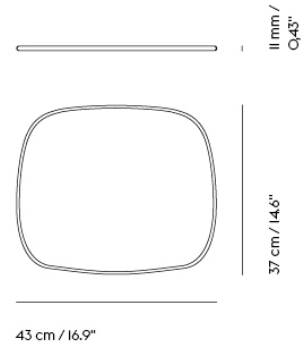

Colli 1
Shipper Colli 1
Gross Weight (kg) 2.55
Net Weight (kg) 0.25

Item No.	Color	Net Price	Recommended Retail Price	Lead Time
Ready-To-Ship				
56000-133	Remix 133	EUR 58,00	EUR 69,00	-
56001-BLCK	Easy Leather Black	EUR 63,00	EUR 75,00	-