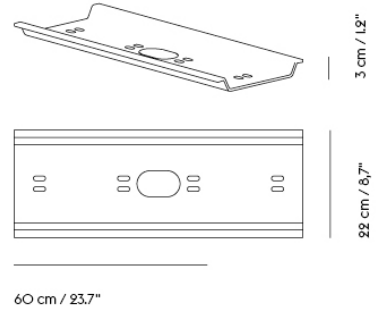

Colli |
Shipper Colli |
Gross Weight (kg) 0.212
Net Weight (kg) 0.181

Item No.	Color	Net Price	Recommended Retail Price	Lead Time
Ready-To-Ship				
39970	Dark Grey	EUR 79,80	EUR 95,00	-