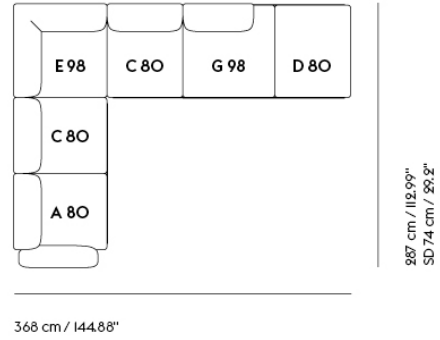

IN SITU MODULAR SOFA / CORNER - CONFIGURATION 7

Colli I
Shipper Colli II
Gross Weight (kg) 270.5
Net Weight (kg) 205.96

Item No.	Color	Net Price	Recommended Retail Price	Lead Time
Ready-To-Ship				
41957	Frame and Module - Ocean 80/Black	EUR 7.054,60	EUR 8.395,00	-
41927	Frame and Module - Clay 12/Black	EUR 8.360,50	EUR 9.949,00	-