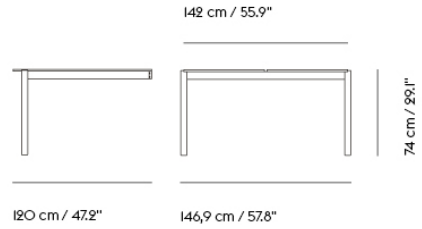

LINEAR SYSTEM END MODULE / 142 X 120 CM / 55.9 X 47.2"

Colli	1
Shipper Colli	2
Gross Weight (kg)	39.13
Net Weight (kg)	32.485

Item No.	Color	Net Price	Recommended Retail Price	Lead Time
Ready-To-Ship				
49976	White Laminate/White ABS/Oak	EUR 965,50	EUR 1.149,00	-
49980	Black Nanolaminate/Black ABS/Oak	EUR 1.385,70	EUR 1.649,00	-
49975	Oak Veneer/Oak	EUR 1.004,20	EUR 1.195,00	-