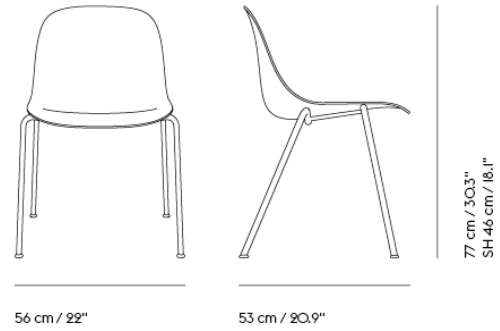

FIBER SIDE CHAIR A-BASE W. LINKING DEVICE AND FELT GLIDES

Colli	1
Shipper Colli	1
Net Weight (kg)	7.4
Base color options	Chrome
Stacking	Up to 15 shell or 10 upholstered chairs can be stacked together

Item No.	Color	Net Price	Recommended Retail Price	Lead Time
Made-To-Order				
59026	Black/Chrome (Recycled Plastic)	EUR 234,50	EUR 279,00	4 weeks
59028	Dusty Green/Chrome (Recycled Plastic)	EUR 234,50	EUR 279,00	4 weeks
59027	Grey/Chrome (Recycled Plastic)	EUR 234,50	EUR 279,00	4 weeks
59030	Natural White/Chrome (Recycled Plastic)	EUR 234,50	EUR 279,00	4 weeks
59029	Ochre/Chrome (Recycled Plastic)	EUR 234,50	EUR 279,00	4 weeks
25381	Remix - All Colors	EUR 441,20	EUR 525,00	4 weeks
70284	Wooly - All Colors	EUR 441,20	EUR 525,00	4 weeks
58115	Ocean - Color 3, 21, 32, 50, 52, 80 & 601	EUR 486,60	EUR 579,00	4 weeks
25389	Canvas - All Colors	EUR 520,20	EUR 619,00	4 weeks
25388	Clara - All Colors	EUR 520,20	EUR 619,00	4 weeks
55049	Hero - All Colors	EUR 520,20	EUR 619,00	4 weeks
25384	Steelcut - All Colors	EUR 520,20	EUR 619,00	4 weeks
25385	Steelcut Trio - All Colors	EUR 520,20	EUR 619,00	4 weeks
58113	Clay - Color 1, 3, 6, 7, 9, 10, 12, 13, 14, 15 & 17	EUR 584,00	EUR 695,00	4 weeks
25387	Divina - All Colors	EUR 587,40	EUR 699,00	4 weeks
25390	Divina Melange - All Colors	EUR 587,40	EUR 699,00	4 weeks
25391	Divina Melange - All Colors	EUR 587,40	EUR 699,00	4 weeks
25386	Hallingdal - All Colors	EUR 587,40	EUR 699,00	4 weeks
55166	Balder - All Colors	EUR 600,80	EUR 715,00	4 weeks
55283	Twill Weave - All Colors	EUR 600,80	EUR 715,00	4 weeks

Extras