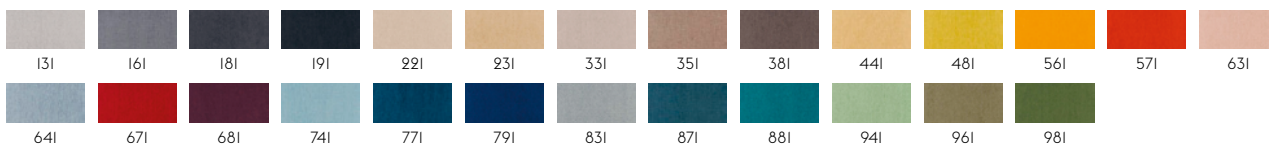

STILL BY KVADRAT

Designer: Georgina Wright.
Composition: 100% Trevira CS.
Durability: 50.000 Martindale / Lightfastness: 6

III