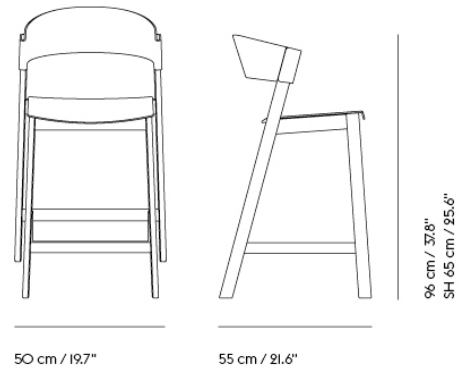

COVER COUNTER STOOL / WITH STEEL FOOT PROTECT

Colli	1
Shipper Colli	1
Gross Weight (kg)	8.98
Net Weight (kg)	6.08
Base color options	Black, Oak and Stained Dark Brown

Item No.	Color	Net Price	Recommended Retail Price	Lead Time
Made-To-Order				
33402	Black - With Steel Foot Protect	EUR 486,60	EUR 579,00	9 weeks
33401	Oak - With Steel Foot Protect	EUR 486,60	EUR 579,00	9 weeks
33405	Stained Dark Brown - With Steel Foot Protect	EUR 486,60	EUR 579,00	9 weeks
33430	Ocean - Color 3, 21, 32, 50, 52, 80 & 601 - With Steel Foot Protect	EUR 567,20	EUR 675,00	9 weeks
33421	Remix - All Colors - With Steel Foot Protect	EUR 567,20	EUR 675,00	9 weeks
33429	Canvas - All Colors - With Steel Foot Protect	EUR 600,80	EUR 715,00	9 weeks
33428	Clara - All Colors - With Steel Foot Protect	EUR 600,80	EUR 715,00	9 weeks
33422	Steelcut - All Colors - With Steel Foot Protect	EUR 600,80	EUR 715,00	9 weeks
33423	Steelcut Trio - All Colors - With Steel Foot Protect	EUR 600,80	EUR 715,00	9 weeks
33425	Divina - All Colors - With Steel Foot Protect	EUR 609,20	EUR 725,00	9 weeks
33426	Divina MD - All Colors - With Steel Foot Protect	EUR 609,20	EUR 725,00	9 weeks
33427	Divina Melange - All Colors - With Steel Foot Protect	EUR 609,20	EUR 725,00	9 weeks
33424	Hallingdal - All Colors - With Steel Foot Protect	EUR 609,20	EUR 725,00	9 weeks
33431	Clay - Color 1, 3, 6, 7, 9, 10, 12, 13, 14, 15 & 17 - With Steel Foot Protect	EUR 621,00	EUR 739,00	9 weeks
33441	Easy Leather - All Colors - With Steel Foot Protect	EUR 609,20	EUR 725,00	9 weeks
33442	Endure Leather - All Colors - With Steel Foot Protect	EUR 654,60	EUR 779,00	9 weeks
33444	Refine Leather - All Colors - With Steel Foot Protect	EUR 654,60	EUR 779,00	9 weeks