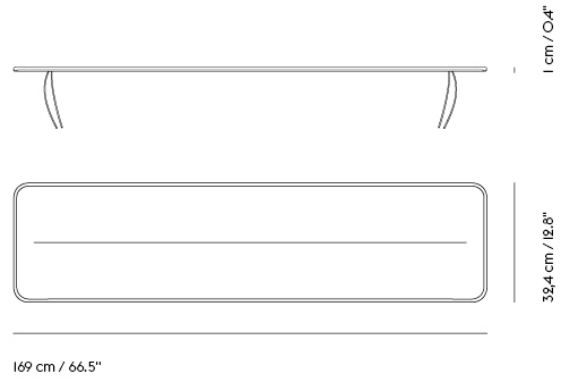

LINEAR STEEL BENCH / SEAT PAD / 170 CM / 5'6"

320

Colli	1
Shipper Colli	1
Gross Weight (kg)	1.48
Net Weight (kg)	0.58

Item No.	Color	Net Price	Recommended Retail Price	Lead Time
Ready-To-Ship				
31099-BLCK	Patch - Black	EUR 125,20	EUR 149,00	-
31099-GREY	Patch - Grey	EUR 125,20	EUR 149,00	-
31099-WBEG	Patch - Warm Beige	EUR 125,20	EUR 149,00	-