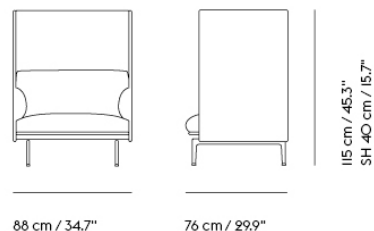

OUTLINE HIGHBACK SOFA / I-SEATER - POLISHED ALUMINUM BASE

Colli	1
Shipper Colli	1
Gross Weight (kg)	63
Net Weight (kg)	54

Item No.	Color	Net Price	Recommended Retail Price	Lead Time
Made-To-Order				
68578	Ocean - Color 3, 21, 32, 50, 52, 80 & 601	EUR 2.600,80	EUR 3.095,00	6 weeks
69428	Remix - All Colors	EUR 2.600,80	EUR 3.095,00	6 weeks
69421	Vancouver - Color 4, 8, 10, 12, 13 & 14	EUR 2.600,80	EUR 3.095,00	8 weeks
69430	Canvas - All Colors	EUR 3.021,00	EUR 3.595,00	6 weeks
69429	Clara - All Colors	EUR 3.021,00	EUR 3.595,00	6 weeks
69422	Fiord - All Colors	EUR 3.021,00	EUR 3.595,00	6 weeks
69427	Rime - All Colors	EUR 3.021,00	EUR 3.595,00	6 weeks
69425	Steelcut - All Colors	EUR 3.021,00	EUR 3.595,00	6 weeks
69424	Steelcut Trio - All Colors	EUR 3.021,00	EUR 3.595,00	6 weeks
69431	Divina - All Colors	EUR 3.189,10	EUR 3.795,00	6 weeks
69432	Divina MD - All Colors	EUR 3.189,10	EUR 3.795,00	6 weeks
69433	Divina Melange - All Colors	EUR 3.189,10	EUR 3.795,00	6 weeks
69426	Hallingdal - All Colors	EUR 3.189,10	EUR 3.795,00	6 weeks
69441	Balder - All Colors	EUR 3.273,10	EUR 3.895,00	6 weeks
68346	Clay - Color 1, 3, 6, 7, 9, 10, 12, 13, 14, 15 & 17	EUR 3.273,10	EUR 3.895,00	6 weeks
69442	Twill Weave - All Colors	EUR 3.273,10	EUR 3.895,00	6 weeks
69440	Vidar - All Colors	EUR 3.273,10	EUR 3.895,00	6 weeks
69437	Easy Leather - All Colors	EUR 3.906,70	EUR 4.649,00	6 weeks
69423	Refine Leather - All Colors	EUR 4.495,00	EUR 5.349,00	6 weeks
69434	Endure Leather - All Colors	EUR 5.205,90	EUR 6.195,00	6 weeks

Extras