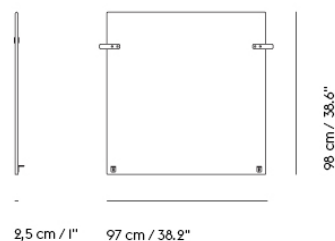

COM/COL & Specials

69745	COM - Textile	EUR 4.326,90	EUR 5.149,00	6-12 weeks
69749	COM - Imitation Leather	EUR 4.617,60	EUR 5.495,00	6-12 weeks
69748	COM - Leather	EUR 7.054,60	EUR 8.395,00	6-12 weeks

OUTLINE HIGHBACK SOFA / PANEL - BLACK FITTING