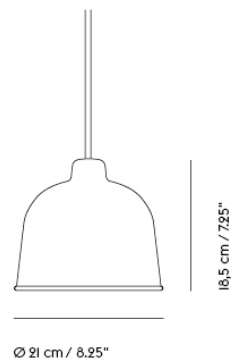

Colli	2
Shipper Colli	1
Gross Weight (kg)	1.142
Net Weight (kg)	0.8

Item No.	Color	Net Price	Recommended Retail Price	Lead Time
Ready-To-Ship				
12237	Black	EUR 138,70	EUR 165,00	-
12239	Blue-Grey	EUR 138,70	EUR 165,00	-
12238	Dark Green	EUR 138,70	EUR 165,00	-
12235	Dusty Green	EUR 138,70	EUR 165,00	-
12232	Grey	EUR 138,70	EUR 165,00	-
12233	Nature	EUR 138,70	EUR 165,00	-
Extras				
15801	Grain / Ambit / Rime Ø12+25 Cord - Black (per linear meter)	EUR 5,00	EUR 6,00	-
60285	Grain Cord - Blue-Grey (per linear meter)	EUR 5,00	EUR 6,00	-
60284	Grain Cord - Dark Green (per linear meter)	EUR 5,00	EUR 6,00	-
60282	Grain Cord - Dusty Green (per linear meter)	EUR 5,00	EUR 6,00	-
60280	Grain Cord - Grey (per linear meter)	EUR 5,00	EUR 6,00	-
60281	Grain Cord - Nature (per linear meter)	EUR 5,00	EUR 6,00	-
24050	Ceiling Cap - White	EUR 13,40	EUR 16,00	-
21100	Dimmable Bulb for Fluid and Grain Pendant Lamp-	EUR 16,80	EUR 20,00	-