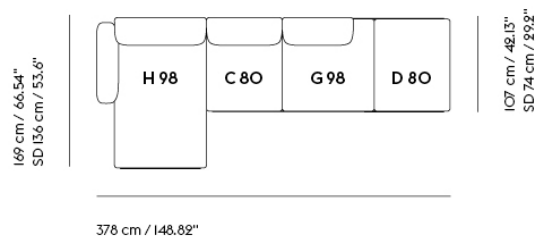

IN SITU MODULAR SOFA / 4-SEATER - CONFIGURATION 5

Colli	1
Shipper Colli	7
Gross Weight (kg)	193
Net Weight (kg)	146.98

Item No.	Color	Net Price	Recommended Retail Price	Lead Time
Ready-To-Ship				
41950	Frame and Module - Ocean 80/Black	EUR 4.785,70	EUR 5.695,00	-
41920	Frame and Module - Clay 12/Black	EUR 5.755,50	EUR 6.849,00	-