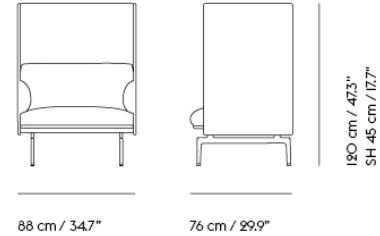

OUTLINE HIGHBACK SOFA / I-SEATER - POLISHED ALUMINUM BASE - SH: 45CM / 17.7"

Colli	1
Shipper Colli	1
Gross Weight (kg)	63
Net Weight (kg)	54

Item No.	Color	Net Price	Recommended Retail Price	Lead Time
Made-To-Order				
68580	Ocean - Color 3, 21, 32, 50, 52, 80 & 601	EUR 2.600,80	EUR 3.095,00	6 weeks
73745	Remix - All Colors	EUR 2.600,80	EUR 3.095,00	6 weeks
73738	Vancouver - Color 4, 8, 10, 12, 13 & 14	EUR 2.600,80	EUR 3.095,00	8 weeks
73747	Canvas - All Colors	EUR 3.021,00	EUR 3.595,00	6 weeks
73746	Clara - All Colors	EUR 3.021,00	EUR 3.595,00	6 weeks
73739	Fiord - All Colors	EUR 3.021,00	EUR 3.595,00	6 weeks
73744	Rime - All Colors	EUR 3.021,00	EUR 3.595,00	6 weeks
73742	Steelcut - All Colors	EUR 3.021,00	EUR 3.595,00	6 weeks
73741	Steelcut Trio - All Colors	EUR 3.021,00	EUR 3.595,00	6 weeks
73748	Divina - All Colors	EUR 3.189,10	EUR 3.795,00	6 weeks
73749	Divina MD - All Colors	EUR 3.189,10	EUR 3.795,00	6 weeks
73750	Divina Melange - All Colors	EUR 3.189,10	EUR 3.795,00	6 weeks
73743	Hallingdal - All Colors	EUR 3.189,10	EUR 3.795,00	6 weeks
73758	Balder - All Colors	EUR 3.273,10	EUR 3.895,00	6 weeks
68348	Clay - Color 1, 3, 6, 7, 9, 10, 12, 13, 14, 15 & 17	EUR 3.273,10	EUR 3.895,00	6 weeks
73759	Twill Weave - All Colors	EUR 3.273,10	EUR 3.895,00	6 weeks
73757	Vidar - All Colors	EUR 3.273,10	EUR 3.895,00	6 weeks
73754	Easy Leather - All Colors	EUR 3.906,70	EUR 4.649,00	6 weeks
73740	Refine Leather - All Colors	EUR 4.495,00	EUR 5.349,00	6 weeks
73751	Endure Leather - All Colors	EUR 5.205,90	EUR 6.195,00	6 weeks

Extras