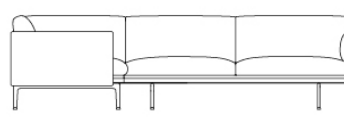

OUTLINE CORNER SOFA / POLISHED ALUMINUM BASE

255 cm / 100.4"

255 cm / 100.4"

71 cm / 28"
SH 40 cm / 15.7"

Colli	1
Shipper Colli	2
Gross Weight (kg)	122
Net Weight (kg)	112

Item No.	Color	Net Price	Recommended Retail Price	Lead Time
Made-To-Order				
68537	Ocean - Color 3, 21, 32, 50, 52, 80 & 60I	EUR 5.542,00	EUR 6.595,00	6 weeks
67766	Remix - All Colors	EUR 5.542,00	EUR 6.595,00	6 weeks
67761	Vancouver - Color 4, 8, 10, 12, 13 & 14	EUR 5.542,00	EUR 6.595,00	8 weeks
67768	Canvas - All Colors	EUR 6.091,60	EUR 7.249,00	6 weeks
67767	Clara - All Colors	EUR 6.091,60	EUR 7.249,00	6 weeks
67762	Fiord - All Colors	EUR 6.091,60	EUR 7.249,00	6 weeks
67764	Steelcut - All Colors	EUR 6.091,60	EUR 7.249,00	6 weeks
67769	Divina - All Colors	EUR 6.550,40	EUR 7.795,00	6 weeks
67770	Divina MD - All Colors	EUR 6.550,40	EUR 7.795,00	6 weeks
67771	Divina Melange - All Colors	EUR 6.550,40	EUR 7.795,00	6 weeks
67765	Hallingdal - All Colors	EUR 6.550,40	EUR 7.795,00	6 weeks
67780	Balder - All Colors	EUR 6.802,50	EUR 8.095,00	6 weeks
68305	Clay - Color 1, 3, 6, 7, 9, 10, 12, 13, 14, 15 & 17	EUR 6.802,50	EUR 8.095,00	6 weeks
67781	Twill Weave - All Colors	EUR 6.802,50	EUR 8.095,00	6 weeks
67778	Vidar - All Colors	EUR 6.802,50	EUR 8.095,00	6 weeks
67773	Easy Leather - All Colors	EUR 8.399,20	EUR 9.995,00	6 weeks
67763	Refine Leather - All Colors	EUR 8.819,30	EUR 10.495,00	6 weeks
67772	Endure Leather - All Colors	EUR 11.340,30	EUR 13.495,00	6 weeks
Extras				
83061	Leather care set for Refine Leather	EUR 16,00	EUR 19,00	-
00338	Test Sample - Textile	EUR 1.680,70	EUR 2.000,00	6 weeks