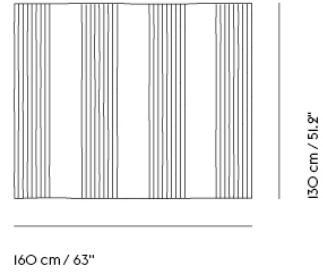

Colli 1
Shipper Colli 1
Net Weight (kg) 0.9

Item No.	Color	Net Price	Recommended Retail Price	Lead Time
Ready-To-Ship				
80231	Dark Green ***	EUR 247,90	EUR 295,00	-