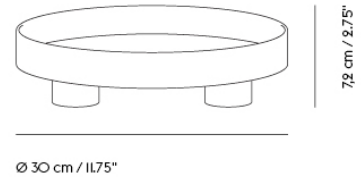

Colli 2
Shipper Colli 1
Gross Weight (kg) 0.9
Net Weight (kg) 0.65

Item No.	Color	Net Price	Recommended Retail Price	Lead Time
Ready-To-Ship				
29014	Blue-Grey	EUR 49,60	EUR 59,00	-
29013	Dark Green	EUR 49,60	EUR 59,00	-
29012	Dark Red	EUR 49,60	EUR 59,00	-
29011	Grey	EUR 49,60	EUR 59,00	-