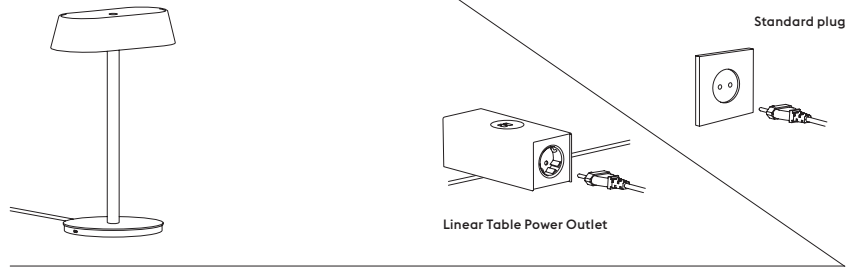

LINEAR TABLE LAMP ONLY

The Linear Table Lamp can either be connected to a standard wall plug or the Table Power Outlet.