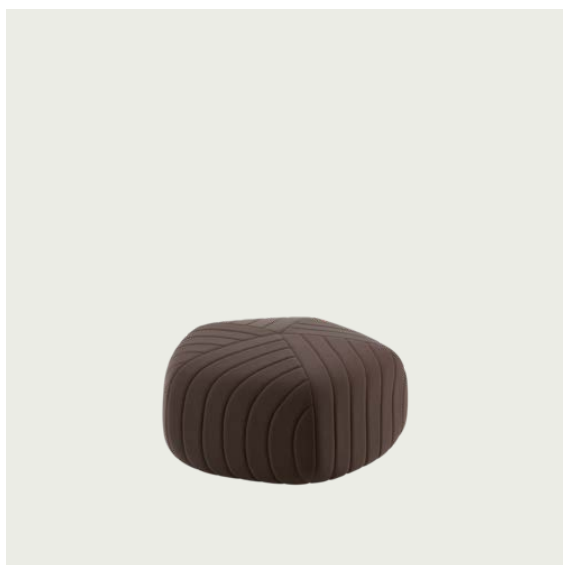

Colli 1
Shipper Colli 1
Gross Weight (kg) 22
Net Weight (kg) 18.8

Item No.	Color	Net Price	Recommended Retail Price	Lead Time
Ready-To-Ship				
97048-123	Remix I23	EUR 920,20	EUR 1.095,00	-
97048-183	Remix I83	EUR 920,20	EUR 1.095,00	-
97022-205	Steelcut Trio 205	EUR 1.088,20	EUR 1.295,00	-
Made-To-Order				
97048	Remix - All Colors	EUR 920,20	EUR 1.095,00	8 weeks
97023	Canvas - All Colors	EUR 1.088,20	EUR 1.295,00	8 weeks
97047	Fiord - All Colors	EUR 1.088,20	EUR 1.295,00	8 weeks
97042	Rime - All Colors	EUR 1.088,20	EUR 1.295,00	8 weeks
97021	Steelcut - All Colors	EUR 1.088,20	EUR 1.295,00	8 weeks
97022	Steelcut Trio - All Colors	EUR 1.088,20	EUR 1.295,00	8 weeks
97026	Divina - All Colors	EUR 1.256,30	EUR 1.495,00	8 weeks
97025	Divina MD - All Colors	EUR 1.256,30	EUR 1.495,00	8 weeks
97027	Divina Melange - All Colors	EUR 1.256,30	EUR 1.495,00	8 weeks
97049	Planum - All Colors	EUR 1.256,30	EUR 1.495,00	8 weeks
Extras				
00338	Test Sample - Textile	EUR 1.680,70	EUR 2.000,00	6 weeks
COM/COL & Specials				
97029	COM - Textile	EUR 1.088,20	EUR 1.295,00	8-10 weeks