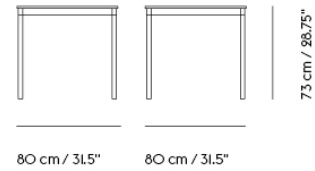

Colli	1
Shipper Colli	2
Gross Weight (kg)	16.4
Net Weight (kg)	11.09
Base color options	White, Black

Item No.	Color	Net Price	Recommended Retail Price	Lead Time
Made-To-Order				
64144	Black Laminate/Black ABS/Black	EUR 881,50	EUR 1.049,00	6 weeks
64143	Black Laminate/Black ABS/White	EUR 881,50	EUR 1.049,00	6 weeks
64148	Black Laminate/Plywood/Black	EUR 881,50	EUR 1.049,00	6 weeks
64147	Black Laminate/Plywood/White	EUR 881,50	EUR 1.049,00	6 weeks
64146	White Laminate/Plywood/Black	EUR 881,50	EUR 1.049,00	6 weeks
64145	White Laminate/Plywood/White	EUR 881,50	EUR 1.049,00	6 weeks
64142	White Laminate/White ABS/Black	EUR 881,50	EUR 1.049,00	6 weeks
64141	White Laminate/White ABS/White	EUR 881,50	EUR 1.049,00	6 weeks
64156	Black Nanolaminate/Plywood/Black	EUR 1.133,60	EUR 1.349,00	6 weeks
64155	Black Nanolaminate/Plywood/White	EUR 1.133,60	EUR 1.349,00	6 weeks
64154	White Nanolaminate/Plywood/Black	EUR 1.133,60	EUR 1.349,00	6 weeks
64153	White Nanolaminate/Plywood/White	EUR 1.133,60	EUR 1.349,00	6 weeks
64150	Black Linoleum/Plywood/Black	EUR 881,50	EUR 1.049,00	6 weeks
64149	Black Linoleum/Plywood/White	EUR 881,50	EUR 1.049,00	6 weeks
64803	Lacquered Oak Veneer/Plywood/Black	EUR 920,20	EUR 1.095,00	6 weeks
64802	Lacquered Oak Veneer/Plywood/White	EUR 920,20	EUR 1.095,00	6 weeks