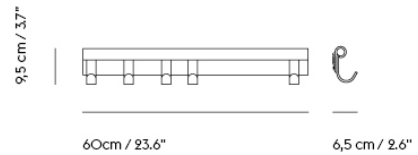

Colli 1
Shipper Colli 1
Gross Weight (kg) 2
Net Weight (kg) 1.4

Item No.	Color	Net Price	Recommended Retail Price	Lead Time
Ready-To-Ship				
12390	Black	EUR 125,20	EUR 149,00	-
12392	Dark Green	EUR 125,20	EUR 149,00	-
12391	Plum	EUR 125,20	EUR 149,00	-
Extras				
12396	Extra Coat Hook - Black	EUR 18,50	EUR 22,00	-
12398	Extra Coat Hook - Dark Green	EUR 18,50	EUR 22,00	-
12397	Extra Coat Hook - Plum	EUR 18,50	EUR 22,00	-