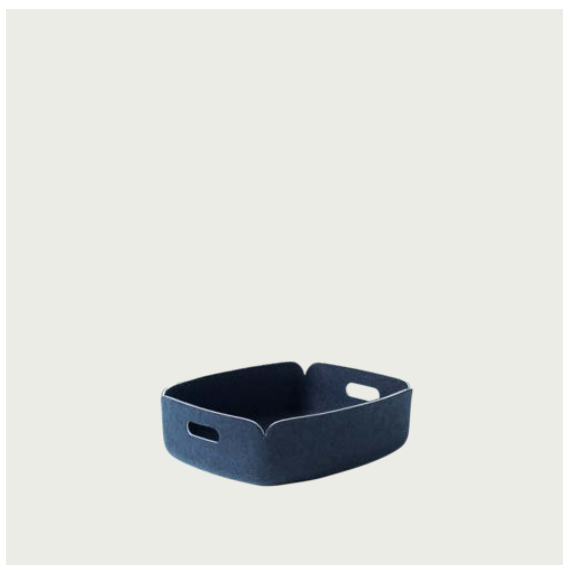

Colli 1
Shipper Colli 1
Gross Weight (kg) 0.55
Net Weight (kg) 0.5

Item No.	Color	Net Price	Recommended Retail Price	Lead Time
Ready-To-Ship				
13300	Black	EUR 63,00	EUR 75,00	-
13306	Black Mélange	EUR 63,00	EUR 75,00	-
13303	Dusty Green	EUR 63,00	EUR 75,00	-
13301	Grey	EUR 63,00	EUR 75,00	-
13307	Midnight Blue	EUR 63,00	EUR 75,00	-