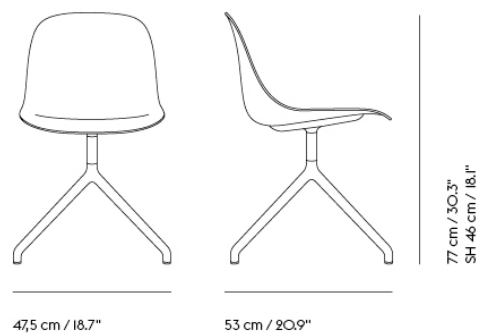

Colli	1
Shipper Colli	1
Gross Weight (kg)	11.9
Net Weight (kg)	7.2
Base color options	Black, Dusty Green, Grey, Polished Aluminum or White

Item No.	Color	Net Price	Recommended Retail Price	Lead Time
Ready-To-Ship				
23415-BLCK_COGN	Refine Leather Cognac/Black	EUR 802,50	EUR 955,00	-
Made-To-Order				
58937	Black/Black (Recycled Plastic)	EUR 318,50	EUR 379,00	4 weeks
58939	Dusty Green/Dusty Green (Recycled Plastic)	EUR 318,50	EUR 379,00	4 weeks
58938	Grey/Grey (Recycled Plastic)	EUR 318,50	EUR 379,00	4 weeks
58941	Natural White/White (Recycled Plastic)	EUR 318,50	EUR 379,00	4 weeks
58940	Ochre/Black (Recycled Plastic)	EUR 318,50	EUR 379,00	4 weeks
58167	Ocean - Color 3, 21, 32, 50, 52, 80 & 60I	EUR 495,00	EUR 589,00	4 weeks
23410	Remix - All Colors	EUR 495,00	EUR 589,00	4 weeks
70208	Wooly - All Colors	EUR 495,00	EUR 589,00	4 weeks
23418	Canvas - All Colors	EUR 575,60	EUR 685,00	4 weeks
23417	Clara - All Colors	EUR 575,60	EUR 685,00	4 weeks
55018	Hero - All Colors	EUR 575,60	EUR 685,00	4 weeks
23411	Steelcut - All Colors	EUR 575,60	EUR 685,00	4 weeks
23412	Steelcut Trio - All Colors	EUR 575,60	EUR 685,00	4 weeks
23414	Divina - All Colors	EUR 642,90	EUR 765,00	4 weeks
23419	Divina MD - All Colors	EUR 642,90	EUR 765,00	4 weeks
23420	Divina Melange - All Colors	EUR 642,90	EUR 765,00	4 weeks
23413	Hallingdal - All Colors	EUR 642,90	EUR 765,00	4 weeks
55135	Balder - All Colors	EUR 654,60	EUR 779,00	4 weeks
58009	Clay - Color 1, 3, 6, 7, 9, 10, 12, 13, 14, 15 & 17	EUR 654,60	EUR 779,00	4 weeks