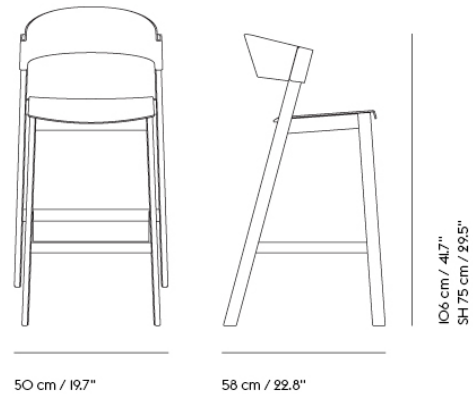

COVER BAR STOOL / WITH STEEL FOOT PROTECT

Colli	1
Shipper Colli	1
Gross Weight (kg)	9.38
Net Weight (kg)	6.48
Base color options	Black, Oak and Stained Dark Brown

Item No.	Color	Net Price	Recommended Retail Price	Lead Time
Made-To-Order				
33302	Black - With Steel Foot Protect	EUR 486,60	EUR 579,00	9 weeks
33301	Oak - With Steel Foot Protect	EUR 486,60	EUR 579,00	9 weeks
33305	Stained Dark Brown - With Steel Foot Protect	EUR 486,60	EUR 579,00	9 weeks
33330	Ocean - Color 3, 21, 32, 50, 52, 80 & 601 - With Steel Foot Protect	EUR 567,20	EUR 675,00	9 weeks
33321	Remix - All Colors - With Steel Foot Protect	EUR 567,20	EUR 675,00	9 weeks
33329	Canvas - All Colors - With Steel Foot Protect	EUR 600,80	EUR 715,00	9 weeks
33328	Clara - All Colors - With Steel Foot Protect	EUR 600,80	EUR 715,00	9 weeks
33322	Steelcut - All Colors - With Steel Foot Protect	EUR 600,80	EUR 715,00	9 weeks
33323	Steelcut Trio - All Colors - With Steel Foot Protect	EUR 600,80	EUR 715,00	9 weeks
33325	Divina - All Colors - With Steel Foot Protect	EUR 609,20	EUR 725,00	9 weeks
33326	Divina MD - All Colors - With Steel Foot Protect	EUR 609,20	EUR 725,00	9 weeks
33327	Divina Melange - All Colors - With Steel Foot Protect	EUR 609,20	EUR 725,00	9 weeks
33324	Hallingdal - All Colors - With Steel Foot Protect	EUR 609,20	EUR 725,00	9 weeks
33331	Clay - Color 1, 3, 6, 7, 9, 10, 12, 13, 14, 15 & 17 - With Steel Foot Protect	EUR 621,00	EUR 739,00	9 weeks
33341	Easy Leather - All Colors - With Steel Foot Protect	EUR 609,20	EUR 725,00	9 weeks
33342	Endure Leather - All Colors - With Steel Foot Protect	EUR 654,60	EUR 779,00	9 weeks
33344	Refine Leather - All Colors - With Steel Foot Protect	EUR 654,60	EUR 779,00	9 weeks