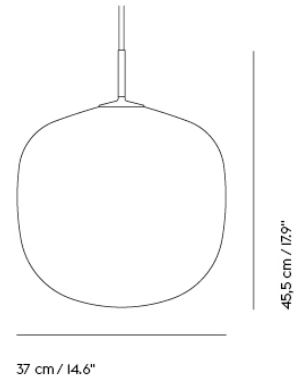

Colli 1
Shipper Colli 1
Gross Weight (kg) 6.5
Net Weight (kg) 3.5

Item No.	Color	Net Price	Recommended Retail Price	Lead Time
Ready-To-Ship				
22416	Black	EUR 365,50	EUR 435,00	-
22420	Grey	EUR 365,50	EUR 435,00	-
22424	Orange	EUR 365,50	EUR 435,00	-
22412	White	EUR 365,50	EUR 435,00	-
Extras				
22540	Rime Cord for Ø12+25 - Grey (per linear meter)	EUR 2,90	EUR 3,50	-
22541	Rime Cord Ø12+25 cm - Orange (per linear meter)	EUR 2,90	EUR 3,50	-
15804	Ambit / Fluid / Rime Ø12+25 Cord - White (per linear meter)	EUR 5,00	EUR 6,00	-
15801	Grain / Ambit / Rime Ø12+25 Cord - Black (per linear meter)	EUR 5,00	EUR 6,00	-
22542	Rime Cord Ø37 + 45 cm - Black (per linear meter)	EUR 5,50	EUR 6,50	-
22545	Rime Cord Ø37 + 45 cm - Grey (per linear meter)	EUR 5,50	EUR 6,50	-
22546	Rime Cord Ø37 + 45 cm - Orange (per linear meter)	EUR 5,50	EUR 6,50	-
22543	Rime Ø37 + 45 cm - White (per linear meter)	EUR 5,50	EUR 6,50	-