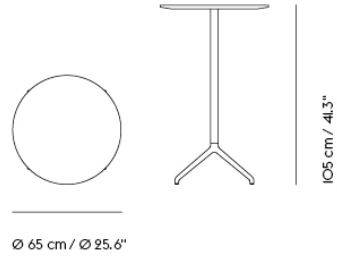

STILL CAFÉ TABLE / Ø 65 H: 105 CM / Ø 25.6 H: 41.3"

Colli	1
Shipper Colli	2
Gross Weight (kg)	15.45
Net Weight (kg)	10.998
Base color options	Black, White

Item No.	Color	Net Price	Recommended Retail Price	Lead Time
Ready-To-Ship				
65584	Black Nanolaminate/Black	EUR 528,60	EUR 629,00	-
65583	Black Nanolaminate/White	EUR 528,60	EUR 629,00	-
65582	White Nanolaminate/Black	EUR 528,60	EUR 629,00	-
65581	White Nanolaminate/White	EUR 528,60	EUR 629,00	-
Made-To-Order				
65586	Black Linoleum/Black	EUR 528,60	EUR 629,00	6 weeks
65585	Black Linoleum/White	EUR 528,60	EUR 629,00	6 weeks