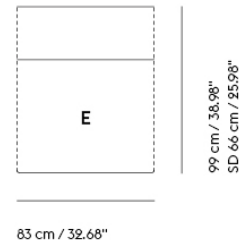

CONNECT SOFT MODULAR SOFA / CENTER (E)

Colli	1
Shipper Colli	1
Gross Weight (kg)	42
Net Weight (kg)	32.4

Item No.	Color	Net Price	Recommended Retail Price	Lead Time
Ready-To-Ship				
94513-128	Re-wool 128	EUR 1.256,30	EUR 1.495,00	-
94621-12	Clay 12	EUR 1.424,40	EUR 1.695,00	-
Made-To-Order				
94639	Ocean - Color 3, 21, 32, 50, 52, 80 & 601	EUR 1.133,60	EUR 1.349,00	6 weeks
94522	Remix - All Colors	EUR 1.133,60	EUR 1.349,00	6 weeks
94630	Vancouver - Color 4, 8, 10, 12, 13 & 14	EUR 1.133,60	EUR 1.349,00	6 weeks
94567	Canvas - All Colors	EUR 1.256,30	EUR 1.495,00	6 weeks
94576	Clara - All Colors	EUR 1.256,30	EUR 1.495,00	6 weeks
94540	Fiord - All Colors	EUR 1.256,30	EUR 1.495,00	6 weeks
94513	Re-wool - All Colors	EUR 1.256,30	EUR 1.495,00	6 weeks
94531	Rime - All Colors	EUR 1.256,30	EUR 1.495,00	6 weeks
94549	Steelcut - All Colors	EUR 1.256,30	EUR 1.495,00	6 weeks
94558	Steelcut Trio - All Colors	EUR 1.256,30	EUR 1.495,00	6 weeks
94594	Divina - All Colors	EUR 1.385,70	EUR 1.649,00	6 weeks
94603	Divina MD - All Colors	EUR 1.385,70	EUR 1.649,00	6 weeks
94612	Divina Melange - All Colors	EUR 1.385,70	EUR 1.649,00	6 weeks
94585	Hallingdal - All Colors	EUR 1.385,70	EUR 1.649,00	6 weeks
94504	Balder - All Colors	EUR 1.424,40	EUR 1.695,00	6 weeks
94621	Clay - Color 1, 3, 6, 7, 9, 10, 12, 13, 14, 15 & 17	EUR 1.424,40	EUR 1.695,00	6 weeks

Extras