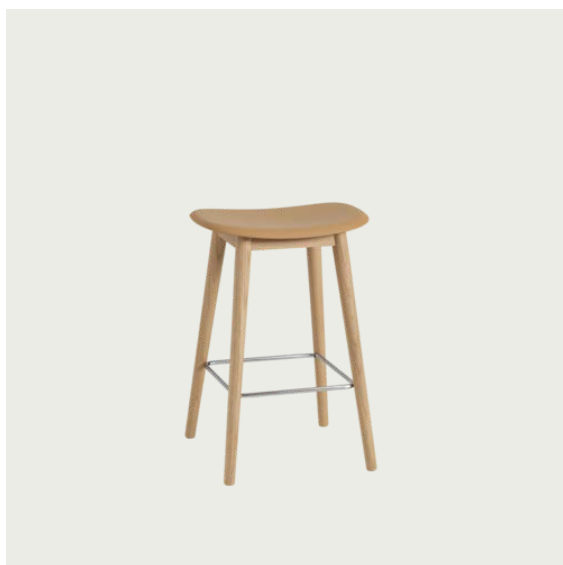

Colli	1
Shipper Colli	1
Gross Weight (kg)	6.1
Net Weight (kg)	4.6
Base color options	Black, Dusty Green, Grey, Oak or Stained Dark Brown

Item No.	Color	Net Price	Recommended Retail Price	Lead Time
Ready-To-Ship				
23620	Black/Black	EUR 315,10	EUR 375,00	-
57253	Black/Stained Dark Brown	EUR 315,10	EUR 375,00	-
23621	Grey/Grey	EUR 315,10	EUR 375,00	-
23624	Natural White/Oak	EUR 315,10	EUR 375,00	-
23635-OAK_COGN	Refine Leather Cognac/Oak	EUR 595,80	EUR 709,00	-
Made-To-Order				
23622	Dusty Green/Dusty Green	EUR 315,10	EUR 375,00	4 weeks
57250	Dusty Green/Stained Dark Brown	EUR 315,10	EUR 375,00	4 weeks
57249	Grey/Stained Dark Brown	EUR 315,10	EUR 375,00	4 weeks
57252	Natural White/Stained Dark Brown	EUR 315,10	EUR 375,00	4 weeks
23623	Ochre/Oak	EUR 315,10	EUR 375,00	4 weeks
57251	Ochre/Stained Dark Brown	EUR 315,10	EUR 375,00	4 weeks
58173	Ocean - Color 3, 21, 32, 50, 52, 80 & 601	EUR 516,80	EUR 615,00	4 weeks
23630	Remix - All Colors	EUR 516,80	EUR 615,00	4 weeks
70269	Wooly - All Colors	EUR 516,80	EUR 615,00	4 weeks
23638	Canvas - All Colors	EUR 550,40	EUR 655,00	4 weeks
23637	Clara - All Colors	EUR 550,40	EUR 655,00	4 weeks
55026	Hero - All Colors	EUR 550,40	EUR 655,00	4 weeks
23631	Steelcut - All Colors	EUR 550,40	EUR 655,00	4 weeks
23632	Steelcut Trio - All Colors	EUR 550,40	EUR 655,00	4 weeks
23634	Divina - All Colors	EUR 570,60	EUR 679,00	4 weeks