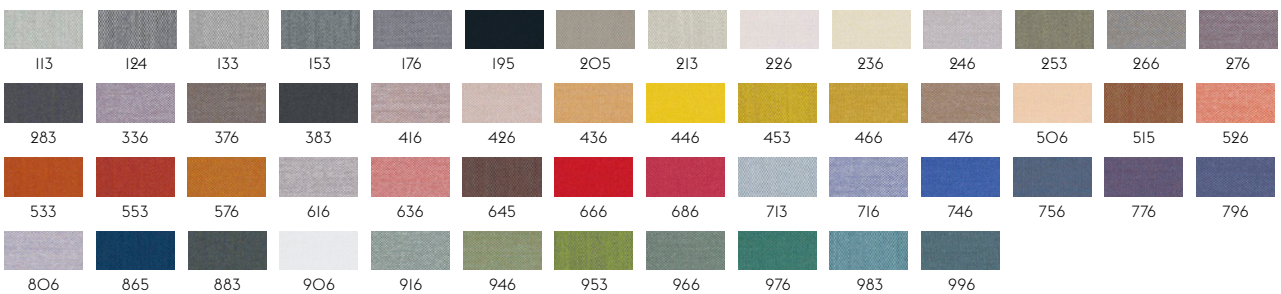

Sustainability: Complies with both EU ecolabel "The Flower" and Greenguard Gold Certification.

105

STILL BY KVADRAT

Designer: Georgina Wright.
Composition: 100% Trevira CS.
Durability: 50.000 Martindale / Lightfastness: 6