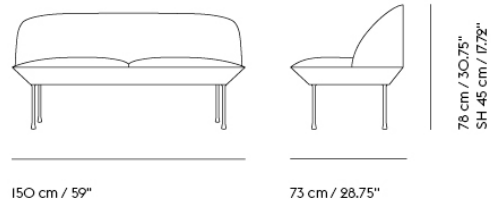

Colli	1
Shipper Colli	1
Gross Weight (kg)	34
Net Weight (kg)	32
Base color options	Black, Burnt Yellow, Chrome, Dark Grey, Light Grey or Navy Blue

Item No.	Color	Net Price	Recommended Retail Price	Lead Time
Ready-To-Ship				
14821-LIGY_551	Fiord 551/Light Grey ***	EUR 2.264,70	EUR 2.695,00	-
30133-NABL_554	Vidar 554/Navy Blue ***	EUR 2.646,20	EUR 3.149,00	-
Made-To-Order				
14658	Ocean - Color 3, 21, 32, 50, 52, 80 & 601	EUR 2.096,60	EUR 2.495,00	6 weeks
15024	Canvas - All Colors	EUR 2.264,70	EUR 2.695,00	6 weeks
15020	Clara - All Colors	EUR 2.264,70	EUR 2.695,00	6 weeks
14821	Fiord - All Colors	EUR 2.264,70	EUR 2.695,00	6 weeks
15021	Steelcut - All Colors	EUR 2.264,70	EUR 2.695,00	6 weeks
15023	Steelcut Trio - All Colors	EUR 2.264,70	EUR 2.695,00	6 weeks
15027	Divina - All Colors	EUR 2.478,20	EUR 2.949,00	6 weeks
15028	Divina MD - All Colors	EUR 2.478,20	EUR 2.949,00	6 weeks
15029	Divina Melange - All Colors	EUR 2.478,20	EUR 2.949,00	6 weeks
15022	Hallingdal - All Colors	EUR 2.478,20	EUR 2.949,00	6 weeks
30133	Vidar - All Colors	EUR 2.646,20	EUR 3.149,00	6 weeks
Extras				
00338	Test Sample - Textile	EUR 1.680,70	EUR 2.000,00	6 weeks
COM/COL & Specials				
15026	COM - Textile	EUR 2.264,70	EUR 2.695,00	8 weeks