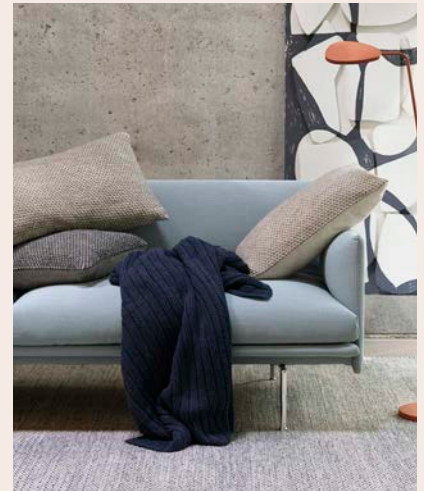

AMPLE THROW

"The Ample Throw is about comfort. Being rich and soft, the design is made in baby llama wool that has been lovingly knit—the best of nature, translated into a deeply refined comfort."

— Aiayu

Designed by	Aiyu / 2019
Environment	Indoor
Country of Production	Bolivia
Description	With its plentiful character and simple surface, the Ample Throw—designed by Copenhagen-based designers Aiayu—brings large comfort and warmth to its user. The throw is made in 100% baby llama wool, a light and ultra-soft material with heat-controlling abilities that will keep you warm on winter mornings and cool you down on summer nights. The wool has been sourced in Bolivia with the factory cleaning 100% of its water post-production while reusing 75% of it. The factory also holds the WRAP-certification, ensuring production under lawful, humane and ethical conditions.
Material	The Ample Throw is made from 100% baby llama wool.
Cleaning & Care	This product is made from 100% baby llama wool - a self-cleaning fiber that requires less washing than other materials. Simply air your product at first. If the need to wash it arises, hand wash is recommended at 30 degrees using high-quality soap. Soak the product in water for 10 - 15 minutes before rinsing it in 30 degrees water. Avoid twisting or pressing the water out. Let the product dry flat.