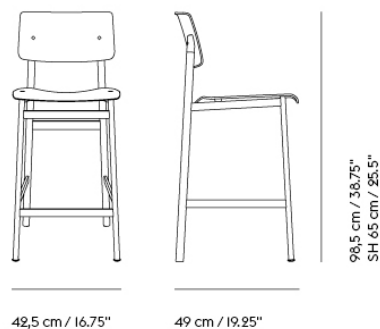

Colli	1
Shipper Colli	1
Gross Weight (kg)	11.55
Net Weight (kg)	8
Base color options	Black, Deep Red, Dusty Green or Grey

Item No.	Color	Net Price	Recommended Retail Price	Lead Time
Ready-To-Ship				
30225	Black/Black	EUR 399,20	EUR 475,00	-
30221	Oak/Black	EUR 399,20	EUR 475,00	-
30256	Oak/Deep Red	EUR 399,20	EUR 475,00	-
30224	Oak/Dusty Green	EUR 399,20	EUR 475,00	-
30257	Oak/Grey	EUR 399,20	EUR 475,00	-
30222	Oak/White ***	EUR 399,20	EUR 475,00	-
30267	Stained Dark Brown/Black	EUR 399,20	EUR 475,00	-
Made-To-Order				
30258	Stained Dark Brown/Grey	EUR 399,20	EUR 475,00	>MOQ: 4 7 weeks
40377	Ocean - Color 3, 21, 32, 50, 52, 80 & 60I - Black/Black	EUR 525,20	EUR 625,00	>MOQ: 4 7 weeks
40373	Ocean - Color 3, 21, 32, 50, 52, 80 & 60I - Black/Oak	EUR 525,20	EUR 625,00	>MOQ: 4 7 weeks
40378	Ocean - Color 3, 21, 32, 50, 52, 80 & 60I - Black/Stained Dark Brown	EUR 525,20	EUR 625,00	>MOQ: 4 7 weeks
34595	Ocean - Color 3, 21, 32, 50, 52, 80 & 60I - Deep Red/Oak	EUR 525,20	EUR 625,00	>MOQ: 4 7 weeks
40376	Ocean - Color 3, 21, 32, 50, 52, 80 & 60I - Dusty Green/Oak	EUR 525,20	EUR 625,00	>MOQ: 4 7 weeks
34485	Ocean - Color 3, 21, 32, 50, 52, 80 & 60I - Grey/Oak	EUR 525,20	EUR 625,00	>MOQ: 4 7 weeks
34693	Ocean - Color 3, 21, 32, 50, 52, 80 & 60I - Grey/Stained Dark brown	EUR 525,20	EUR 625,00	>MOQ: 4 7 weeks
40205	Remix - Black/Black	EUR 525,20	EUR 625,00	>MOQ: 4 7 weeks