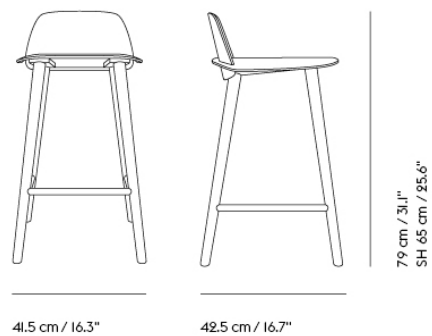

NERD COUNTER STOOL / H: 65 CM / 25.6"

Colli	1
Shipper Colli	1
Gross Weight (kg)	5.6
Net Weight (kg)	4.3

Item No.	Color	Net Price	Recommended Retail Price	Lead Time
Ready-To-Ship				
32032	Black	EUR 394,10	EUR 469,00	-
32034	Green	EUR 394,10	EUR 469,00	-
32033	Grey	EUR 394,10	EUR 469,00	-
32036	Midnight Blue	EUR 394,10	EUR 469,00	-
32031	Oak	EUR 394,10	EUR 469,00	-
32037	Sand Yellow	EUR 394,10	EUR 469,00	-
32039	Stained Dark Brown	EUR 394,10	EUR 469,00	-
32035	Tan Rose	EUR 394,10	EUR 469,00	-
32038	White	EUR 394,10	EUR 469,00	-
Made-To-Order				
32102	Black - With Steel Foot Protect	EUR 416,00	EUR 495,00	7 weeks
32104	Green - With Steel Foot Protect	EUR 416,00	EUR 495,00	7 weeks
32103	Grey - With Steel Foot Protect	EUR 416,00	EUR 495,00	7 weeks
32106	Midnight Blue - With Steel Foot Protect	EUR 416,00	EUR 495,00	7 weeks
32101	Oak - With Steel Foot Protect	EUR 416,00	EUR 495,00	7 weeks
32107	Sand Yellow - With Steel Foot Protect	EUR 416,00	EUR 495,00	7 weeks
32109	Stained Dark Brown - With Steel Foot Protect	EUR 416,00	EUR 495,00	7 weeks
32105	Tan Rose - With Steel Foot Protect	EUR 416,00	EUR 495,00	7 weeks
32108	White - With Steel Foot Protect	EUR 416,00	EUR 495,00	7 weeks

Extras