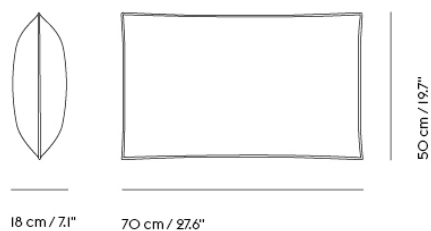

IN SITU MODULAR SOFA / CUSHION — 70 X 50 CM / 27.6 X 19.7"

Colli	1
Shipper Colli	1
Gross Weight (kg)	1.75
Net Weight (kg)	1.75

Item No.	Color	Net Price	Recommended Retail Price	Lead Time
Ready-To-Ship				
41332-80	Ocean 80	EUR 138,70	EUR 165,00	-
41331-12	Clay 12	EUR 192,40	EUR 229,00	-
Made-To-Order				
41332	Ocean - Color 3, 21, 32, 50, 52, 80 & 601	EUR 138,70	EUR 165,00	6 weeks
41333	Fiord - All Colors	EUR 147,10	EUR 175,00	6 weeks
41335	Divina - All Colors	EUR 180,70	EUR 215,00	6 weeks
41336	Divina MD - All Colors	EUR 180,70	EUR 215,00	6 weeks
41337	Divina Melange - All Colors	EUR 180,70	EUR 215,00	6 weeks
41334	Hallingdal - All Colors	EUR 180,70	EUR 215,00	6 weeks
41331	Clay - Color 1, 3, 6, 7, 9, 10, 12, 13, 14, 15 & 17	EUR 192,40	EUR 229,00	6 weeks
41338	Vidar - All Colors	EUR 192,40	EUR 229,00	6 weeks
COM/COL & Specials				
41343	COM - Textile	EUR 147,10	EUR 175,00	6-12 weeks