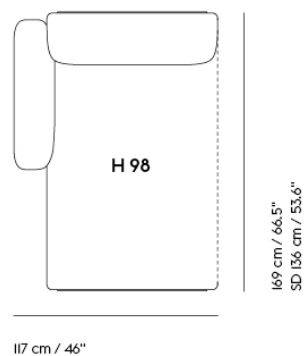

IN SITU MODULAR SOFA / LEFT ARMREST LOUNGE MODULE (H98)

Colli	1
Shipper Colli	1
Gross Weight (kg)	55.8
Net Weight (kg)	42.7
Please note	This product features an armrest on the left-hand side when facing the product from the front.
Please note	This variant is a Seating Module only and does not include a Frame Section.

Item No.	Color	Net Price	Recommended Retail Price	Lead Time
Ready-To-Ship				
41136-80	Ocean 80	EUR 1.637,80	EUR 1.949,00	-
41127-12	Clay 12	EUR 2.058,00	EUR 2.449,00	-
Made-To-Order				
41136	Ocean - Color 3, 21, 32, 50, 52, 80 & 601	EUR 1.637,80	EUR 1.949,00	6 weeks
41145	Fiord - All Colors	EUR 1.889,90	EUR 2.249,00	6 weeks
41163	Divina - All Colors	EUR 1.973,90	EUR 2.349,00	6 weeks
41172	Divina MD - All Colors	EUR 1.973,90	EUR 2.349,00	6 weeks
41181	Divina Melange - All Colors	EUR 1.973,90	EUR 2.349,00	6 weeks
41154	Hallingdal - All Colors	EUR 1.973,90	EUR 2.349,00	6 weeks
41127	Clay - Color 1, 3, 6, 7, 9, 10, 12, 13, 14, 15 & 17	EUR 2.058,00	EUR 2.449,00	6 weeks
41190	Vidar - All Colors	EUR 2.058,00	EUR 2.449,00	6 weeks
COM/COL & Specials				
41235	COM - Textile	EUR 1.889,90	EUR 2.249,00	6-12 weeks