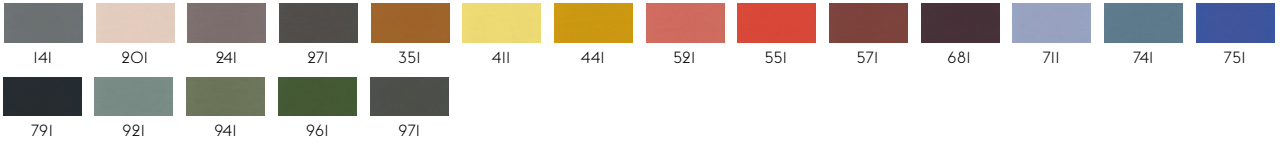

PLANUM BY KVADRAT

Designer: Raw Color.

Composition: 44% new wool, 42% polyester, 14% nylon.

Durability: 100.000 Martindale / Lightfastness 5-6 (ISO 1-8).

Sustainability: Complies with Greenguard Certification.

111