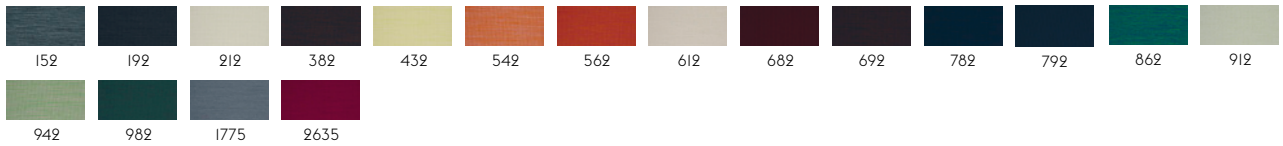

TEXTILE OPTIONS

Striving to work with the best suppliers, the textiles used for Muuto products are by four different companies: Danish Kvadrat and Swedish Nevotex along with both Arve from Italy and Rohlede from Germany—all suppliers that have been selected on the basis of their extensive knowledge within the field and state-of-the-art material qualities.

*Upholstered Muuto products that have the Declare Living Building Challenge Compliant certification only have the certification when upholstered with the following Kvadrat textiles: Canvas, Clara, Divina, Divina MD, Divina Mélange, Fiord, Hallingdal, Remix, Rime, Steelcut, Steelcut Trio and Vidar.

BALDER BY KVADRAT

Designer: Fanny Aronsen.

Composition: 68% new wool, 26% cotton, 6% nylon.

Durability: 100.000 Martindale / Lightfastness 6.

Sustainability: Natural fibres / Sustainable resource. Complies with Greenguard Gold Certification.

132