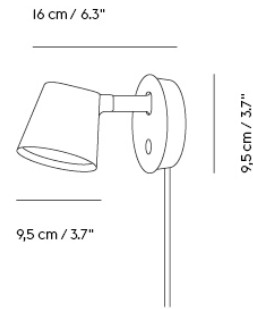

Colli 2
Shipper Colli 1
Gross Weight (kg) 0.751
Net Weight (kg) 0.48

Item No.	Color	Net Price	Recommended Retail Price	Lead Time
Ready-To-Ship				
22326	Black	EUR 163,90	EUR 195,00	-
22328	Copper Brown	EUR 163,90	EUR 195,00	-
22325	Grey	EUR 163,90	EUR 195,00	-
22327	White	EUR 163,90	EUR 195,00	-