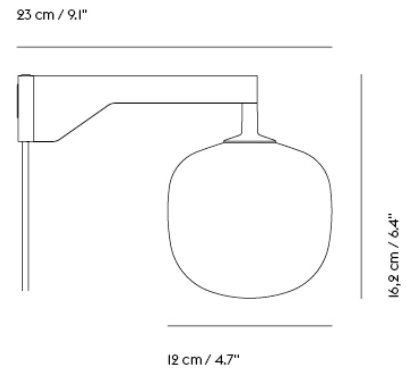

Colli 2
Shipper Colli 1
Gross Weight (kg) 0.694
Net Weight (kg) 0.3

Item No.	Color	Net Price	Recommended Retail Price	Lead Time
Ready-To-Ship				
22427	Black	EUR 281,50	EUR 335,00	-
22428	Grey	EUR 281,50	EUR 335,00	-
22429	Orange	EUR 281,50	EUR 335,00	-
22426	White	EUR 281,50	EUR 335,00	-