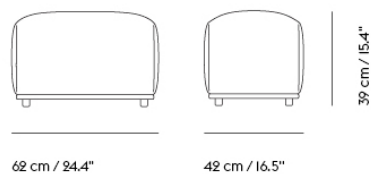

Colli	I
Shipper Colli	I
Gross Weight (kg)	15
Net Weight (kg)	11

Item No.	Color	Net Price	Recommended Retail Price	Lead Time
Made-To-Order				
66237	Ocean - Color 3, 21, 32, 50, 52, 80 & 60I	EUR 545,40	EUR 649,00	6 weeks
66061	Remix - All Colors	EUR 545,40	EUR 649,00	6 weeks
66068	Canvas - All Colors	EUR 600,80	EUR 715,00	6 weeks
66067	Clara - All Colors	EUR 600,80	EUR 715,00	6 weeks
66063	Fiord - All Colors	EUR 600,80	EUR 715,00	6 weeks
66066	Rime - All Colors	EUR 600,80	EUR 715,00	6 weeks
66065	Steelcut - All Colors	EUR 600,80	EUR 715,00	6 weeks
66064	Steelcut Trio - All Colors	EUR 600,80	EUR 715,00	6 weeks
66070	Divina - All Colors	EUR 651,30	EUR 775,00	6 weeks
66071	Divina MD - All Colors	EUR 651,30	EUR 775,00	6 weeks
66072	Divina Melange - All Colors	EUR 651,30	EUR 775,00	6 weeks
66069	Hallingdal - All Colors	EUR 651,30	EUR 775,00	6 weeks
66073	Vidar - All Colors	EUR 663,00	EUR 789,00	6 weeks
Extras				
00338	Test Sample - Textile	EUR 1.680,70	EUR 2.000,00	6 weeks
COM/COL & Specials				
66078	COM - Textile	EUR 584,00	EUR 695,00	6-12 weeks