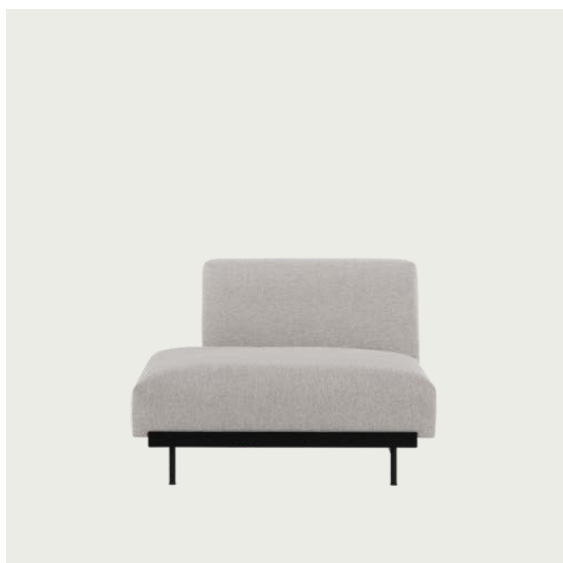

IN SITU MODULAR SOFA / LEFT OPEN-ENDED MODULE (F98)

Colli	1
Shipper Colli	1
Gross Weight (kg)	30.2
Net Weight (kg)	25.7
Please note	This product features an armrest on the left-hand side when facing the product from the front.
Please note	This variant is a Seating Module only and does not include a Frame Section.

Item No.	Color	Net Price	Recommended Retail Price	Lead Time
Ready-To-Ship				
41134-80	Ocean 80	EUR 1.049,60	EUR 1.249,00	-
41125-12	Clay 12	EUR 1.256,30	EUR 1.495,00	-
Made-To-Order				
41134	Ocean - Color 3, 21, 32, 50, 52, 80 & 601	EUR 1.049,60	EUR 1.249,00	6 weeks
41143	Fiord - All Colors	EUR 1.133,60	EUR 1.349,00	6 weeks
41161	Divina - All Colors	EUR 1.217,60	EUR 1.449,00	6 weeks
41170	Divina MD - All Colors	EUR 1.217,60	EUR 1.449,00	6 weeks
41179	Divina Melange - All Colors	EUR 1.217,60	EUR 1.449,00	6 weeks
41152	Hallingdal - All Colors	EUR 1.217,60	EUR 1.449,00	6 weeks
41125	Clay - Color 1, 3, 6, 7, 9, 10, 12, 13, 14, 15 & 17	EUR 1.256,30	EUR 1.495,00	6 weeks
41188	Vidar - All Colors	EUR 1.256,30	EUR 1.495,00	6 weeks
COM/COL & Specials				
41233	COM - Textile	EUR 1.133,60	EUR 1.349,00	6-12 weeks