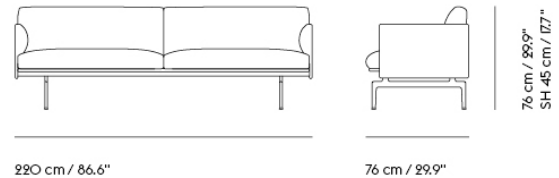

OUTLINE STUDIO SOFA / 220CM / 86.6" - POLISHED ALUMINUM BASE - SH: 45CM / 17.7"

Colli	1
Shipper Colli	1
Gross Weight (kg)	66
Net Weight (kg)	66

Item No.	Color	Net Price	Recommended Retail Price	Lead Time
Made-To-Order				
68596	Ocean - Color 3, 21, 32, 50, 52, 80 & 60I	EUR 2.768,90	EUR 3.295,00	6 weeks
73569	Remix - All Colors	EUR 2.768,90	EUR 3.295,00	6 weeks
73562	Vancouver - Color 4, 8, 10, 12, 13 & 14	EUR 2.768,90	EUR 3.295,00	8 weeks
73571	Canvas - All Colors	EUR 3.273,10	EUR 3.895,00	6 weeks
73570	Clara - All Colors	EUR 3.273,10	EUR 3.895,00	6 weeks
73563	Fiord - All Colors	EUR 3.273,10	EUR 3.895,00	6 weeks
73568	Rime - All Colors	EUR 3.273,10	EUR 3.895,00	6 weeks
73566	Steelcut - All Colors	EUR 3.273,10	EUR 3.895,00	6 weeks
73565	Steelcut Trio - All Colors	EUR 3.273,10	EUR 3.895,00	6 weeks
73572	Divina - All Colors	EUR 3.441,20	EUR 4.095,00	6 weeks
73573	Divina MD - All Colors	EUR 3.441,20	EUR 4.095,00	6 weeks
73574	Divina Melange - All Colors	EUR 3.441,20	EUR 4.095,00	6 weeks
73567	Hallingdal - All Colors	EUR 3.441,20	EUR 4.095,00	6 weeks
73582	Balder - All Colors	EUR 3.654,60	EUR 4.349,00	6 weeks
68364	Clay - Color 1, 3, 6, 7, 9, 10, 12, 13, 14, 15 & 17	EUR 3.654,60	EUR 4.349,00	6 weeks
73583	Twill Weave - All Colors	EUR 3.654,60	EUR 4.349,00	6 weeks
73581	Vidar - All Colors	EUR 3.654,60	EUR 4.349,00	6 weeks
73578	Easy Leather - All Colors	EUR 4.326,90	EUR 5.149,00	6 weeks
73564	Refine Leather - All Colors	EUR 5.205,90	EUR 6.195,00	6 weeks
73575	Endure Leather - All Colors	EUR 5.962,20	EUR 7.095,00	6 weeks

Extras