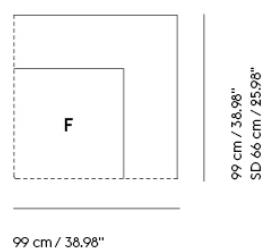

CONNECT SOFT MODULAR SOFA / CORNER (F)

Colli	1
Shipper Colli	1
Gross Weight (kg)	50.8
Net Weight (kg)	39.3

Item No.	Color	Net Price	Recommended Retail Price	Lead Time
Ready-To-Ship				
94514-128	Re-wool 128	EUR 1.469,70	EUR 1.749,00	-
94622-12	Clay 12	EUR 1.721,80	EUR 2.049,00	-
Made-To-Order				
94640	Ocean - Color 3, 21, 32, 50, 52, 80 & 601	EUR 1.301,70	EUR 1.549,00	6 weeks
94523	Remix - All Colors	EUR 1.301,70	EUR 1.549,00	6 weeks
94631	Vancouver - Color 4, 8, 10, 12, 13 & 14	EUR 1.301,70	EUR 1.549,00	6 weeks
94568	Canvas - All Colors	EUR 1.469,70	EUR 1.749,00	6 weeks
94577	Clara - All Colors	EUR 1.469,70	EUR 1.749,00	6 weeks
94541	Fiord - All Colors	EUR 1.469,70	EUR 1.749,00	6 weeks
94514	Re-wool - All Colors	EUR 1.469,70	EUR 1.749,00	6 weeks
94532	Rime - All Colors	EUR 1.469,70	EUR 1.749,00	6 weeks
94550	Steelcut - All Colors	EUR 1.469,70	EUR 1.749,00	6 weeks
94559	Steelcut Trio - All Colors	EUR 1.469,70	EUR 1.749,00	6 weeks
94595	Divina - All Colors	EUR 1.592,40	EUR 1.895,00	6 weeks
94604	Divina MD - All Colors	EUR 1.592,40	EUR 1.895,00	6 weeks
94613	Divina Melange - All Colors	EUR 1.592,40	EUR 1.895,00	6 weeks
94586	Hallingdal - All Colors	EUR 1.592,40	EUR 1.895,00	6 weeks
94505	Balder - All Colors	EUR 1.721,80	EUR 2.049,00	6 weeks
94622	Clay - Color 1, 3, 6, 7, 9, 10, 12, 13, 14, 15 & 17	EUR 1.721,80	EUR 2.049,00	6 weeks

Extras