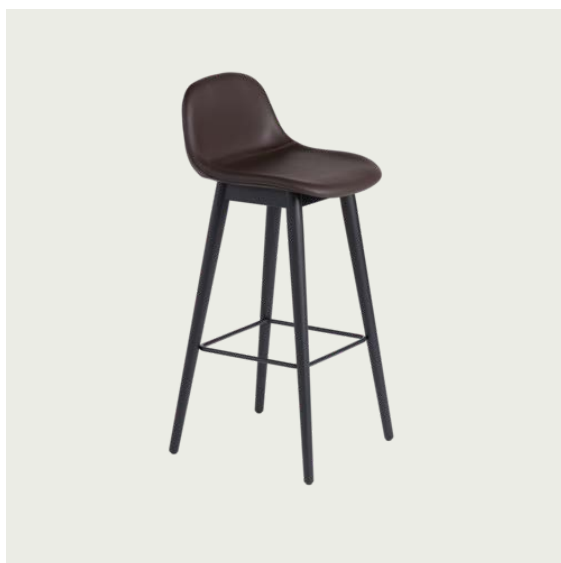

COM/COL & Specials

23671	COM - Textile	EUR 550,40	EUR 655,00	6 weeks
23674	COM- Imitation Leather	EUR 570,60	EUR 679,00	6 weeks
23675	COM - Leather	EUR 595,80	EUR 709,00	6 weeks

FIBER BAR STOOL / WOOD BASE - WITH BACKREST