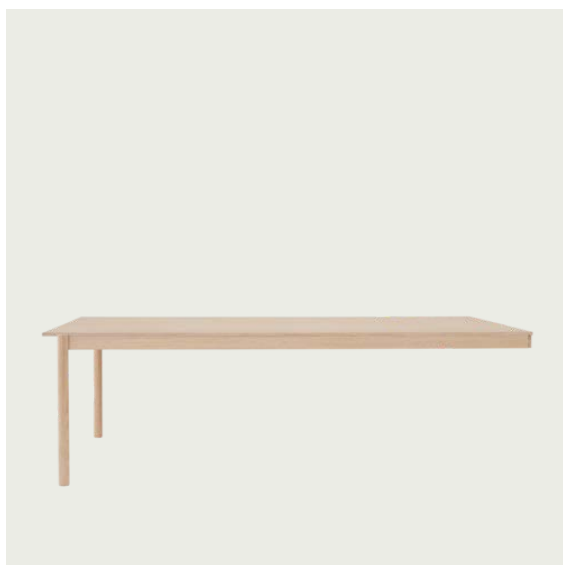

LINEAR SYSTEM END MODULE / 142 X 240 CM / 55.9 X 94.5"

Colli	1
Shipper Colli	2
Gross Weight (kg)	70.756
Net Weight (kg)	61.41

Item No.	Color	Net Price	Recommended Retail Price	Lead Time
Ready-To-Ship				
49969	White Laminate/White ABS/Oak	EUR 1.637,80	EUR 1.949,00	-
49973	Black Nanolaminate/Black ABS/Oak	EUR 2.096,60	EUR 2.495,00	-
49968	Oak Veneer/Oak	EUR 1.889,90	EUR 2.249,00	-