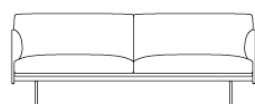

170 cm / 66.9"