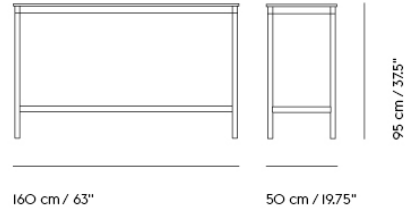

BASE HIGH TABLE / 160 X 50 H: 95 CM / 63 X 19.7 H: 37.4"

Colli	1
Shipper Colli	2
Gross Weight (kg)	24
Net Weight (kg)	18.22
Base color options	White, Black

Item No.	Color	Net Price	Recommended Retail Price	Lead Time
Made-To-Order				
62084	Black Laminate/Black ABS/Black	EUR 1.469,70	EUR 1.749,00	8 weeks
62083	Black Laminate/Black ABS/White	EUR 1.469,70	EUR 1.749,00	8 weeks
62088	Black Laminate/Plywood/Black	EUR 1.469,70	EUR 1.749,00	8 weeks
62087	Black Laminate/Plywood/White	EUR 1.469,70	EUR 1.749,00	8 weeks
62086	White Laminate/Plywood/Black	EUR 1.469,70	EUR 1.749,00	8 weeks
62085	White Laminate/Plywood/White	EUR 1.469,70	EUR 1.749,00	8 weeks
62082	White Laminate/White ABS/Black	EUR 1.469,70	EUR 1.749,00	8 weeks
62081	White Laminate/White ABS/White	EUR 1.469,70	EUR 1.749,00	8 weeks
62096	Black Nanolaminate/Plywood/Black	EUR 1.805,90	EUR 2.149,00	8 weeks
62095	Black Nanolaminate/Plywood/White	EUR 1.805,90	EUR 2.149,00	8 weeks
62094	White Nanolaminate/Plywood/Black	EUR 1.805,90	EUR 2.149,00	8 weeks
62093	White Nanolaminate/Plywood/White	EUR 1.805,90	EUR 2.149,00	8 weeks
62090	Black Linoleum/Plywood/Black	EUR 1.637,80	EUR 1.949,00	8 weeks
62089	Black Linoleum/Plywood/White	EUR 1.637,80	EUR 1.949,00	8 weeks
64779	Lacquered Oak Veneer/Plywood/Black	EUR 1.721,80	EUR 2.049,00	8 weeks
64778	Lacquered Oak Veneer/Plywood/White	EUR 1.721,80	EUR 2.049,00	8 weeks