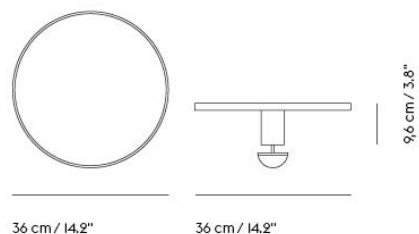

Colli 1
Shipper Colli 1
Gross Weight (kg) 3.603
Net Weight (kg) 1.4

Item No.	Color	Net Price	Recommended Retail Price	Lead Time
Ready-To-Ship				
39965	Oak	EUR 138,70	EUR 165,00	-