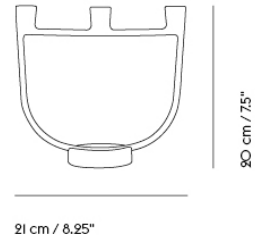

Colli 2
Shipper Colli 1
Gross Weight (kg) 1.1
Net Weight (kg) 0.85

Item No.	Color	Net Price	Recommended Retail Price	Lead Time
Ready-To-Ship				
05103	Black	EUR 66,40	EUR 79,00	-
05106	Light Terracotta ***	EUR 66,40	EUR 79,00	-
05104	White ***	EUR 66,40	EUR 79,00	-