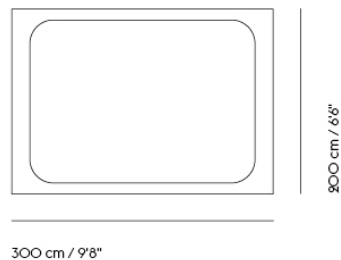

Colli 1
Shipper Colli 1
Gross Weight (kg) 24.3
Net Weight (kg) 22.1

Item No.	Color	Net Price	Recommended Retail Price	Lead Time
Ready-To-Ship				
25871	Burnt Orange	EUR 1.508,40	EUR 1.795,00	-
25872	Dark Grey	EUR 1.508,40	EUR 1.795,00	-
25873	Light Grey	EUR 1.508,40	EUR 1.795,00	-
25870	Pale Rose	EUR 1.508,40	EUR 1.795,00	-