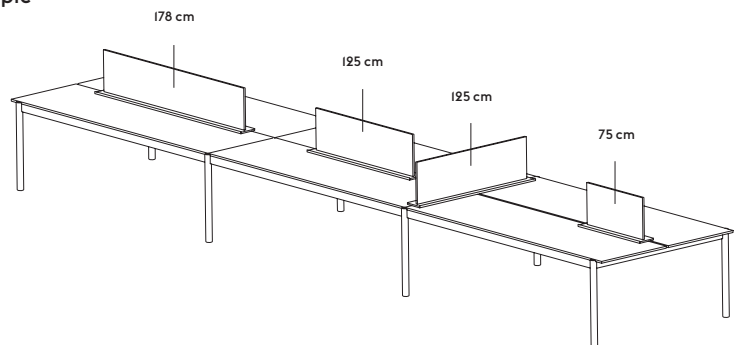

Example

OPTION A
1. TABLES / 2. ACCESSORIES / 3. LIGHTING / 4. TABLE POWER OUTLET / 5. INTEGRATED POWER / 6. CABLE TRAY