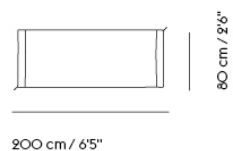

Colli 1
Shipper Colli 1
Gross Weight (kg) 3.8
Net Weight (kg) 2.9

Item No.	Color	Net Price	Recommended Retail Price	Lead Time
Ready-To-Ship				
18540	Black/White	EUR 264,70	EUR 315,00	-
18546	Burnt Orange	EUR 264,70	EUR 315,00	-
18544	Dark Grey	EUR 264,70	EUR 315,00	-
18545	Midnight Blue	EUR 264,70	EUR 315,00	-
18541	Off-White	EUR 264,70	EUR 315,00	-
18543	Rose	EUR 264,70	EUR 315,00	-
18542	Yellow	EUR 264,70	EUR 315,00	-