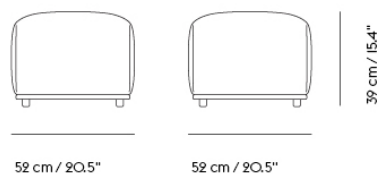

Colli	1
Shipper Colli	1
Gross Weight (kg)	18
Net Weight (kg)	12

Item No.	Color	Net Price	Recommended Retail Price	Lead Time
Made-To-Order				
66236	Ocean - Color 3, 21, 32, 50, 52, 80 & 601	EUR 483,20	EUR 575,00	6 weeks
66031	Remix - All Colors	EUR 483,20	EUR 575,00	6 weeks
66038	Canvas - All Colors	EUR 584,00	EUR 695,00	6 weeks
66037	Clara - All Colors	EUR 584,00	EUR 695,00	6 weeks
66033	Fiord - All Colors	EUR 584,00	EUR 695,00	6 weeks
66036	Rime - All Colors	EUR 584,00	EUR 695,00	6 weeks
66035	Steelcut - All Colors	EUR 584,00	EUR 695,00	6 weeks
66034	Steelcut Trio - All Colors	EUR 584,00	EUR 695,00	6 weeks
66040	Divina - All Colors	EUR 604,20	EUR 719,00	6 weeks
66041	Divina MD - All Colors	EUR 604,20	EUR 719,00	6 weeks
66042	Divina Melange - All Colors	EUR 604,20	EUR 719,00	6 weeks
66039	Hallingdal - All Colors	EUR 604,20	EUR 719,00	6 weeks
66043	Vidar - All Colors	EUR 617,60	EUR 735,00	6 weeks
Extras				
00338	Test Sample - Textile	EUR 1.680,70	EUR 2.000,00	6 weeks
COM/COL & Specials				
66048	COM - Textile	EUR 600,80	EUR 715,00	6-12 weeks