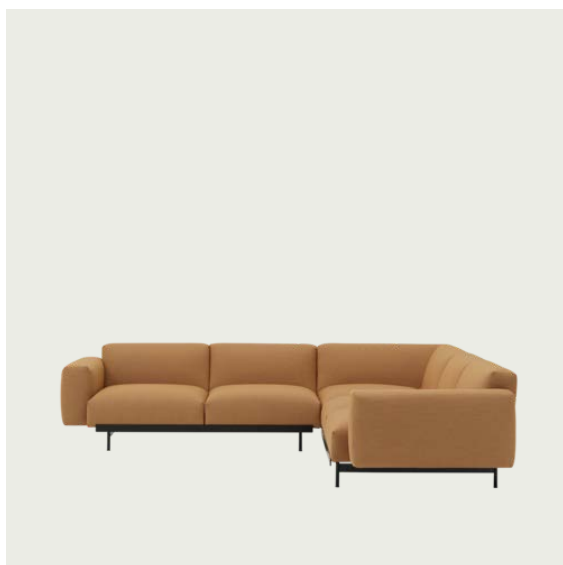

IN SITU MODULAR SOFA / CORNER - CONFIGURATION I

Colli	1
Shipper Colli	10
Gross Weight (kg)	249.4
Net Weight (kg)	192.2

Item No.	Color	Net Price	Recommended Retail Price	Lead Time
Ready-To-Ship				
41951	Frame and Module - Ocean 80/Black	EUR 6.595,80	EUR 7.849,00	-
41921	Frame and Module - Clay 12/Black	EUR 7.772,30	EUR 9.249,00	-