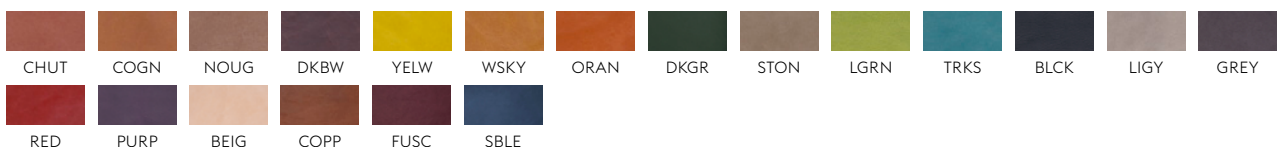

LEATHER OPTIONS

At Muuto, we work with some of the leading European leather suppliers to ensure that the leather used for our designs is always of the highest possible standard. Our leather options range from the Refine Leather, a modern and sleek full-grain leather with a soft touch, over Easy Leather, a lightly buffed natural grain leather with a soft and waxy feel along with a matte look, to our Endure Leather, a pliable and extremely durable semi-aniline leather ideal for hard contract environments, and the Faux Leather, being particularly suitable for healthcare and education environments as it is resistant to disinfectants.

EASY LEATHER

Lightly Buffed Natural Grain Leather
Raw material: Designed and processed in Italy. The leather is dyed through, chrome tanned and finishing is with resins and pigments.

ENDURE LEATHER

Semi-aniline leather with high durability, making it ideal for contract environments.
Raw material: Leather from Scandinavian raw hides.
The leather is dyed through a chrome free tanning process. Also available in custom colors in a minimum of 1 hide.

REFINE LEATHER

Aniline Leather.
Raw material: Grain leather from European raw hides. The leather is dyed through, chrome tanned and produced without the use of PCP and CFC which can be damaging to the environment.

CREM