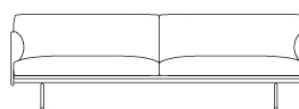

COM/COL & Specials

73532	COM - Textile	EUR 3.105,00	EUR 3.695,00	6-12 weeks
73536	COM - Imitation Leather	EUR 3.273,10	EUR 3.895,00	6-12 weeks
73535	COM - Leather	EUR 4.999,20	EUR 5.949,00	6-12 weeks

OUTLINE STUDIO SOFA / 220CM / 86.6" - POLISHED ALUMINUM BASE