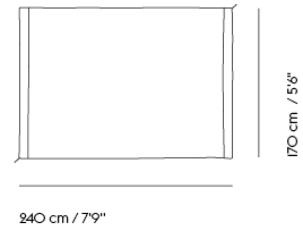

Colli 1
Shipper Colli 1
Gross Weight (kg) 10.5
Net Weight (kg) 8.6

Item No.	Color	Net Price	Recommended Retail Price	Lead Time
Ready-To-Ship				
18511	Black/White	EUR 595,80	EUR 709,00	-
18518	Burnt Orange	EUR 595,80	EUR 709,00	-
18515	Dark Grey	EUR 595,80	EUR 709,00	-
18517	Midnight Blue	EUR 595,80	EUR 709,00	-
18512	Off-White	EUR 595,80	EUR 709,00	-
18514	Rose	EUR 595,80	EUR 709,00	-
18513	Yellow	EUR 595,80	EUR 709,00	-