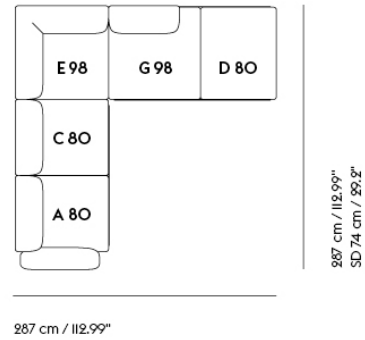

IN SITU MODULAR SOFA / CORNER - CONFIGURATION 3

Colli	1
Shipper Colli	10
Gross Weight (kg)	232.4
Net Weight (kg)	175.85

Item No.	Color	Net Price	Recommended Retail Price	Lead Time
Ready-To-Ship				
41953	Frame and Module - Ocean 80/Black	EUR 6.007,60	EUR 7.149,00	-
41923	Frame and Module - Clay 12/Black	EUR 7.054,60	EUR 8.395,00	-