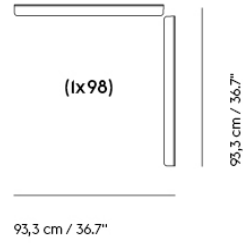

**IN SITU MODULAR SOFA / CORNER
FRAME SECTION (1 X 98)**

Colli 1
Shipper Colli 1
Gross Weight (kg) 10.8
Net Weight (kg) 8.56

Item No.	Color	Net Price	Recommended Retail Price	Lead Time
Ready-To-Ship				
41563	Black - 1 x 98 Corner	EUR 172,30	EUR 205,00	-