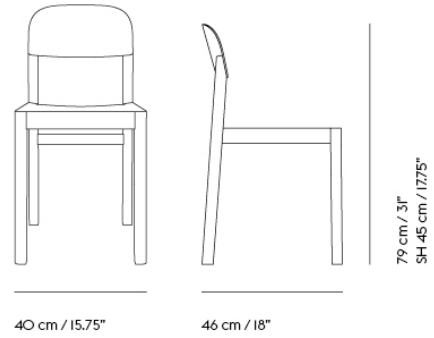

Colli	2
Shipper Colli	1
Gross Weight (kg)	11
Net Weight (kg)	5.095

Item No.	Color	Net Price	Recommended Retail Price	Lead Time
Ready-To-Ship				
26052	Black	EUR 340,30	EUR 405,00	-
26051	Oak	EUR 340,30	EUR 405,00	-
26053	Oregon Pine	EUR 340,30	EUR 405,00	-
Extras				
80153	Glides for Nerd Series and Workshop Chair (4 pcs per pack)	EUR 11,80	EUR 14,00	-
80152	Glides for Nerd Series and Workshop Chair (4 pcs per pack) - Black	EUR 11,80	EUR 14,00	-