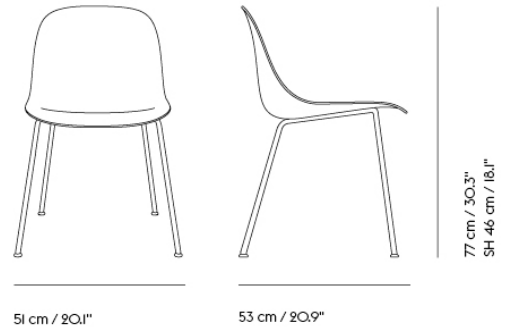

Colli	1
Shipper Colli	1
Net Weight (kg)	4.9
Base color options	Black, Chrome, Dusty Green, Grey or White

Item No.	Color	Net Price	Recommended Retail Price	Lead Time
Ready-To-Ship				
58932	Black/Black (Recycled Plastic)	EUR 226,10	EUR 269,00	-
58934	Dusty Green/Dusty Green (Recycled Plastic)	EUR 226,10	EUR 269,00	-
58933	Grey/Grey (Recycled Plastic)	EUR 226,10	EUR 269,00	-
58936	Natural White/White (Recycled Plastic)	EUR 226,10	EUR 269,00	-
58935	Ochre/Black (Recycled Plastic)	EUR 226,10	EUR 269,00	-
23210-BLCK_183	Remix 183/Black ***	EUR 419,30	EUR 499,00	-
23215-BLCK_BLK	Refine Leather Black/Black ***	EUR 721,80	EUR 859,00	-
23215-BLCK_COGN	Refine Leather Cognac/Black ***	EUR 721,80	EUR 859,00	-
Made-To-Order				
59037	Black/Chrome (Recycled Plastic)	EUR 226,10	EUR 269,00	4 weeks
59039	Dusty Green/Chrome (Recycled Plastic)	EUR 226,10	EUR 269,00	4 weeks
59038	Grey/Chrome (Recycled Plastic)	EUR 226,10	EUR 269,00	4 weeks
59041	Natural White/Chrome (Recycled Plastic)	EUR 226,10	EUR 269,00	4 weeks
59040	Ochre/Chrome (Recycled Plastic)	EUR 226,10	EUR 269,00	4 weeks
58164	Ocean - Color 3, 21, 32, 50, 52, 80 & 601	EUR 419,30	EUR 499,00	4 weeks
23210	Remix - All Colors	EUR 419,30	EUR 499,00	4 weeks
70221	Wooly - All Colors	EUR 419,30	EUR 499,00	4 weeks
23218	Canvas - All Colors	EUR 495,00	EUR 589,00	4 weeks
23217	Clara - All Colors	EUR 495,00	EUR 589,00	4 weeks
55010	Hero - All Colors	EUR 495,00	EUR 589,00	4 weeks
23211	Steelcut - All Colors	EUR 495,00	EUR 589,00	4 weeks