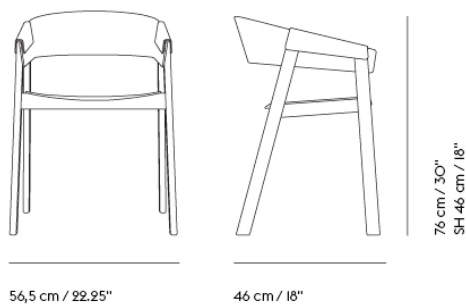

Colli	1
Shipper Colli	1
Gross Weight (kg)	6.9
Net Weight (kg)	5
Base color options	Black, Grey, Green, Oak or Stained Dark Brown

Item No.	Color	Net Price	Recommended Retail Price	Lead Time
Ready-To-Ship				
15161	Black	EUR 382,40	EUR 455,00	-
15163	Green	EUR 382,40	EUR 455,00	-
15160	Oak	EUR 382,40	EUR 455,00	-
15164	Stained Dark Brown	EUR 382,40	EUR 455,00	-
15171-GREY_123	Remix 123/Grey ***	EUR 449,60	EUR 535,00	-
15171-OAK_252	Remix 252/Oak ***	EUR 449,60	EUR 535,00	-
15171-GREN_933	Remix 933/Green ***	EUR 449,60	EUR 535,00	-
15172-BLCK_BLKCK	Refine Leather Black/Black	EUR 550,40	EUR 655,00	-
15172-STDB_BLKCK	Refine Leather Black/Stained Dark Brown	EUR 550,40	EUR 655,00	-
15172-OAK_COGN	Refine Leather Cognac/Oak	EUR 550,40	EUR 655,00	-
Made-To-Order				
69133	Ocean - Color 3, 21, 32, 50, 52, 80 & 60I	EUR 449,60	EUR 535,00	7 weeks
15171	Remix - All Colors	EUR 449,60	EUR 535,00	7 weeks
15080	Canvas - All Colors	EUR 478,20	EUR 569,00	7 weeks
15079	Clara - All Colors	EUR 478,20	EUR 569,00	7 weeks
15066	Steelcut - All Colors	EUR 478,20	EUR 569,00	7 weeks
15067	Steelcut Trio - All Colors	EUR 478,20	EUR 569,00	7 weeks
15069	Divina - All Colors	EUR 503,40	EUR 599,00	7 weeks
15070	Divina MD - All Colors	EUR 503,40	EUR 599,00	7 weeks
15078	Divina Melange - All Colors	EUR 503,40	EUR 599,00	7 weeks
15068	Hallingdal - All Colors	EUR 503,40	EUR 599,00	7 weeks