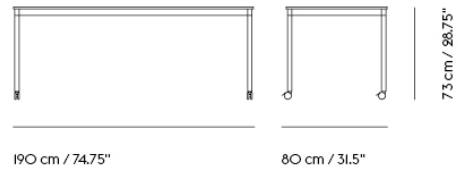

BASE TABLE / WITH CASTORS / 190 X 80 CM / 74.8 X 31.5"

Colli	1
Shipper Colli	2
Gross Weight (kg)	28.8
Net Weight (kg)	22.99
Base color options	White, Black

Item No.	Color	Net Price	Recommended Retail Price	Lead Time
Made-To-Order				
64432	Black Laminate/Black ABS/Black	EUR 1.088,20	EUR 1.295,00	6 weeks
64552	Black Laminate/Black ABS/White	EUR 1.088,20	EUR 1.295,00	6 weeks
64447	Black Laminate/Plywood/Black	EUR 1.088,20	EUR 1.295,00	6 weeks
64567	Black Laminate/Plywood/White	EUR 1.088,20	EUR 1.295,00	6 weeks
64522	White Laminate/Plywood/Black	EUR 1.088,20	EUR 1.295,00	6 weeks
64642	White Laminate/Plywood/White	EUR 1.088,20	EUR 1.295,00	6 weeks
64507	White Laminate/White ABS/Black	EUR 1.088,20	EUR 1.295,00	6 weeks
64627	White Laminate/White ABS/White	EUR 1.088,20	EUR 1.295,00	6 weeks
64477	Black Nanolaminate/Plywood/Black	EUR 1.553,80	EUR 1.849,00	6 weeks
64597	Black Nanolaminate/Plywood/White	EUR 1.553,80	EUR 1.849,00	6 weeks
64537	White Nanolaminate/Plywood/Black	EUR 1.553,80	EUR 1.849,00	6 weeks
64657	White Nanolaminate/Plywood/White	EUR 1.553,80	EUR 1.849,00	6 weeks
64472	Black Linoleum/Plywood/Black	EUR 1.301,70	EUR 1.549,00	6 weeks
64580	Black Linoleum/Plywood/White	EUR 1.301,70	EUR 1.549,00	6 weeks
64492	Lacquered Oak Veneer/Plywood/Black	EUR 1.553,80	EUR 1.849,00	6 weeks
64612	Lacquered Oak Veneer/Plywood/White	EUR 1.553,80	EUR 1.849,00	6 weeks