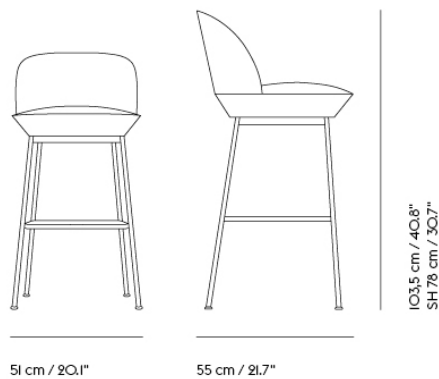

Colli	1
Shipper Colli	1
Gross Weight (kg)	11
Net Weight (kg)	8.2
Base color options	Chrome or Anthracite Black

Item No.	Color	Net Price	Recommended Retail Price	Lead Time
Ready-To-Ship				
14720-CHRO_32	Ocean 32/Chrome	EUR 629,40	EUR 749,00	-
14713-BLCK_161	Still 161/Anthracite Black	EUR 713,40	EUR 849,00	-
Made-To-Order				
14720	Ocean - Color 3, 21, 32, 50, 52, 80 & 601	EUR 629,40	EUR 749,00	5 weeks
14707	Clara - All Colors	EUR 668,10	EUR 795,00	5 weeks
14706	Fiord - All Colors	EUR 668,10	EUR 795,00	5 weeks
14712	Rime - All Colors	EUR 668,10	EUR 795,00	5 weeks
14701	Steelcut - All Colors	EUR 668,10	EUR 795,00	5 weeks
14702	Steelcut Trio - All Colors	EUR 668,10	EUR 795,00	5 weeks
14704	Divina - All Colors	EUR 713,40	EUR 849,00	5 weeks
14709	Divina MD - All Colors	EUR 713,40	EUR 849,00	5 weeks
14710	Divina Melange - All Colors	EUR 713,40	EUR 849,00	5 weeks
14703	Hallingdal - All Colors	EUR 713,40	EUR 849,00	5 weeks
14713	Still - All Colors	EUR 713,40	EUR 849,00	5 weeks
14719	Twill Weave - All Colors	EUR 726,90	EUR 865,00	5 weeks
14721	Vidar - All Colors	EUR 726,90	EUR 865,00	5 weeks
Extras				
80170	Plastic glides for Oslo, Fiber and Visu with Tube Base (1 pc per pack) - Black	EUR 3,40	EUR 4,00	-