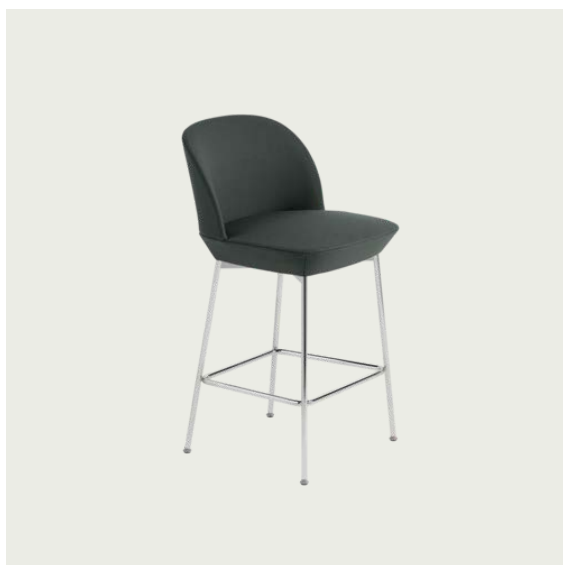

Colli	1
Shipper Colli	1
Gross Weight (kg)	10
Net Weight (kg)	8
Base color options	Chrome or Anthracite Black

Item No.	Color	Net Price	Recommended Retail Price	Lead Time
Ready-To-Ship				
14620-CHRO_32	Ocean 32/Chrome	EUR 629,40	EUR 749,00	-
14613-BLCK_161	Still 161/Anthracite Black	EUR 713,40	EUR 849,00	-
Made-To-Order				
14620	Ocean - Color 3, 21, 32, 50, 52, 80 & 601	EUR 629,40	EUR 749,00	5 weeks
14607	Clara - All Colors	EUR 668,10	EUR 795,00	5 weeks
14606	Fiord - All Colors	EUR 668,10	EUR 795,00	5 weeks
14612	Rime - All Colors	EUR 668,10	EUR 795,00	5 weeks
14601	Steelcut - All Colors	EUR 668,10	EUR 795,00	5 weeks
14602	Steelcut Trio - All Colors	EUR 668,10	EUR 795,00	5 weeks
14604	Divina - All Colors	EUR 713,40	EUR 849,00	5 weeks
14609	Divina MD - All Colors	EUR 713,40	EUR 849,00	5 weeks
14610	Divina Melange - All Colors	EUR 713,40	EUR 849,00	5 weeks
14603	Hallingdal - All Colors	EUR 713,40	EUR 849,00	5 weeks
14613	Still - All Colors	EUR 713,40	EUR 849,00	5 weeks
14619	Twill Weave - All Colors	EUR 726,90	EUR 865,00	5 weeks
14621	Vidar - All Colors	EUR 726,90	EUR 865,00	5 weeks
Extras				
80170	Plastic glides for Oslo, Fiber and Visu with Tube Base (1 pc per pack) - Black	EUR 3,40	EUR 4,00	-