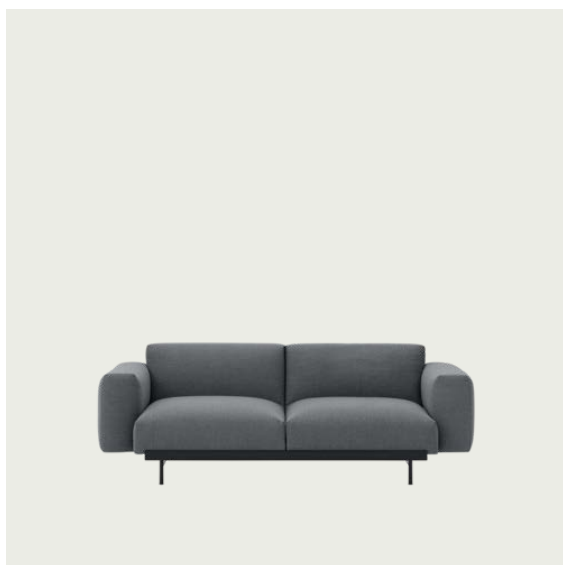

IN SITU MODULAR SOFA / 2-SEATER - CONFIGURATION I

198 cm / 77.95"

107 cm / 42.13"
SD 74 cm / 29.2"

Colli	1
Shipper Colli	3
Gross Weight (kg)	107.3
Net Weight (kg)	80.74

Item No.	Color	Net Price	Recommended Retail Price	Lead Time
Ready-To-Ship				
41930	Frame and Module - Ocean 80/Black	EUR 2.852,90	EUR 3.395,00	-
41900	Frame and Module - Clay 12/Black	EUR 3.273,10	EUR 3.895,00	-