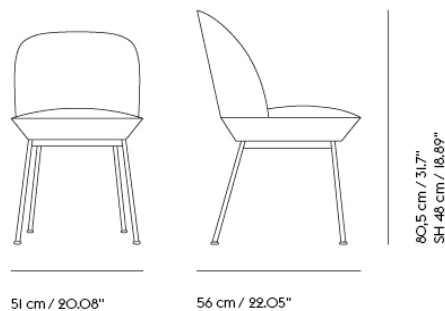

Colli	1
Shipper Colli	1
Gross Weight (kg)	13
Net Weight (kg)	9
Base color options	Chrome or Anthracite Black

Item No.	Color	Net Price	Recommended Retail Price	Lead Time
Ready-To-Ship				
14922-CHRO_32	Ocean 32/Chrome	EUR 584,00	EUR 695,00	-
14914-BLCK_161	Still 161/Anthracite Black	EUR 668,10	EUR 795,00	-
14921-CHRO_990	Twill Weave 990/Chrome	EUR 679,80	EUR 809,00	-
Made-To-Order				
14922	Ocean - Color 3, 21, 32, 50, 52, 80 & 60I	EUR 584,00	EUR 695,00	5 weeks
14908	Clara - All Colors	EUR 629,40	EUR 749,00	5 weeks
14907	Fiord - All Colors	EUR 629,40	EUR 749,00	5 weeks
14913	Rime - All Colors	EUR 629,40	EUR 749,00	5 weeks
14901	Steelcut - All Colors	EUR 629,40	EUR 749,00	5 weeks
14902	Steelcut Trio - All Colors	EUR 629,40	EUR 749,00	5 weeks
14904	Divina - All Colors	EUR 668,10	EUR 795,00	5 weeks
14910	Divina MD - All Colors	EUR 668,10	EUR 795,00	5 weeks
14911	Divina Melange - All Colors	EUR 668,10	EUR 795,00	5 weeks
14903	Hallingdal - All Colors	EUR 668,10	EUR 795,00	5 weeks
14914	Still - All Colors	EUR 668,10	EUR 795,00	5 weeks
14921	Twill Weave - All Colors	EUR 679,80	EUR 809,00	5 weeks
14923	Vidar - All Colors	EUR 679,80	EUR 809,00	5 weeks
Extras				
80170	Plastic glides for Oslo, Fiber and Visu with Tube Base (1 pc per pack) - Black	EUR 3,40	EUR 4,00	-