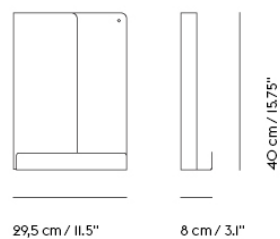

FOLDED SHELVES / 29,5 X 40 CM / 11.5 X 15.75"

Colli	1
Shipper Colli	1
Gross Weight (kg)	3.5
Net Weight (kg)	2.8

Item No.	Color	Net Price	Recommended Retail Price	Lead Time
Ready-To-Ship				
24023	Black	EUR 88,20	EUR 105,00	-
24039	Blue-Grey	EUR 88,20	EUR 105,00	-
24035	Burnt Orange	EUR 88,20	EUR 105,00	-
24027	Grey	EUR 88,20	EUR 105,00	-
24031	Olive	EUR 88,20	EUR 105,00	-