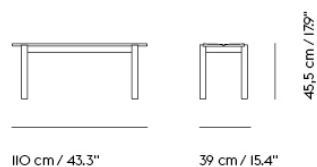

LINEAR STEEL BENCH / 110 X 34 CM / 43.3 X 15.4"

Colli	1
Shipper Colli	2
Gross Weight (kg)	30.132
Net Weight (kg)	22

Item No.	Color	Net Price	Recommended Retail Price	Lead Time
Ready-To-Ship				
31038	Black	EUR 508,40	EUR 605,00	-
31041	Burnt Orange	EUR 508,40	EUR 605,00	-
31040	Dark Green	EUR 508,40	EUR 605,00	-
31039	Off-White	EUR 508,40	EUR 605,00	-
Extras				
30973	Glides for Linear Steel Table and Bench	EUR 11,80	EUR 14,00	-
30974	Linear Steel Set Screws	EUR 19,30	EUR 23,00	-
30975	Linear Steel Ground Mounting Kit	EUR 79,80	EUR 95,00	-