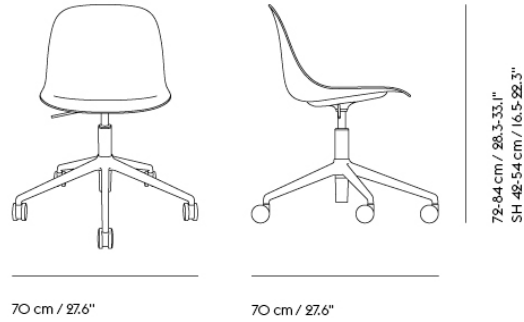

FIBER SIDE CHAIR SWIVEL BASE W. GAS LIFT AND CASTORS

Colli	1
Shipper Colli	1
Net Weight (kg)	9.8
Base color options	Black, Grey or Polished Aluminum with Black castors White with White castors

Item No.	Color	Net Price	Recommended Retail Price	Lead Time
Made-To-Order				
59006	Black/Black (Recycled Plastic)	EUR 427,70	EUR 509,00	4 weeks
59007	Grey/Grey (Recycled Plastic)	EUR 427,70	EUR 509,00	4 weeks
59010	Natural White/White (Recycled Plastic)	EUR 427,70	EUR 509,00	4 weeks
59009	Ochre/Black (Recycled Plastic)	EUR 427,70	EUR 509,00	4 weeks
58210	Ocean - Color 3, 21, 32, 50, 52, 80 & 601	EUR 609,20	EUR 725,00	4 weeks
50801	Remix - All Colors	EUR 609,20	EUR 725,00	4 weeks
50903	Wooly - All Colors	EUR 609,20	EUR 725,00	4 weeks
50907	Canvas - All Colors	EUR 688,20	EUR 819,00	4 weeks
50906	Clara - All Colors	EUR 688,20	EUR 819,00	4 weeks
55109	Hero - All Colors	EUR 688,20	EUR 819,00	4 weeks
50904	Steelcut - All Colors	EUR 688,20	EUR 819,00	4 weeks
50905	Steelcut Trio - All Colors	EUR 688,20	EUR 819,00	4 weeks
50909	Divina - All Colors	EUR 755,50	EUR 899,00	4 weeks
50910	Divina MD - All Colors	EUR 755,50	EUR 899,00	4 weeks
50911	Divina Melange - All Colors	EUR 755,50	EUR 899,00	4 weeks
50908	Hallingdal - All Colors	EUR 755,50	EUR 899,00	4 weeks
55226	Balder - All Colors	EUR 768,90	EUR 915,00	4 weeks
58052	Clay - Color 1, 3, 6, 7, 9, 10, 12, 13, 14, 15 & 17	EUR 768,90	EUR 915,00	4 weeks
55343	Twill Weave - All Colors	EUR 768,90	EUR 915,00	4 weeks
50913	Easy Leather - All Colors	EUR 881,50	EUR 1.049,00	4 weeks
50914	Refine Leather - All Colors	EUR 920,20	EUR 1.095,00	4 weeks
50915	Endure Leather - All Colors	EUR 965,50	EUR 1.149,00	4 weeks