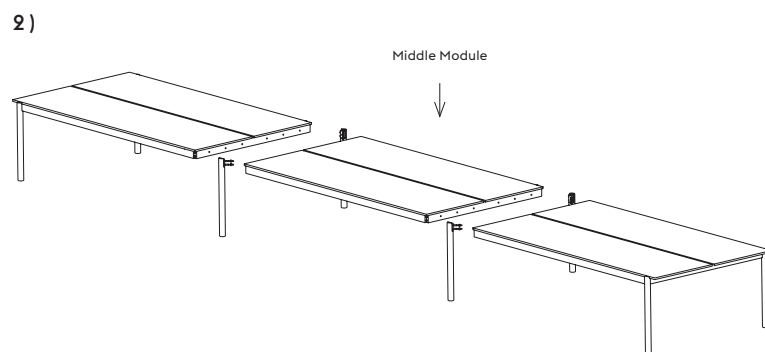

Linear System Cable Tray

Height – 3 cm / 1.2"
Width – 22 cm / 8.7"
Depth – 60 cm / 23.7"

Example:

Linear System Table – 240 cm / 94.5"

Linear System End Module – 120 cm / 47.2"

OPTION B

1. TABLES / 2. ACCESSORIES / 3. LIGHTING / 4. TABLE POWER OUTLET / 5. INTEGRATED POWER / 6. CABLE TRAY