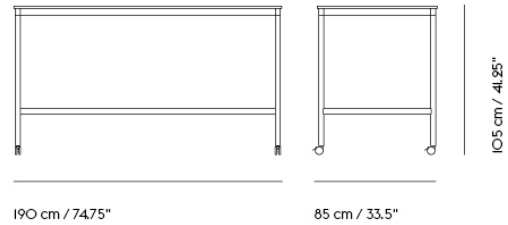

BASE HIGH TABLE / WITH CASTORS / 190 X 85 H: 105 CM / 74.8 X 33.5 H: 41.3"

Colli	1
Shipper Colli	2
Gross Weight (kg)	45
Net Weight (kg)	38.25
Base color options	White, Black

Item No.	Color	Net Price	Recommended Retail Price	Lead Time
Made-To-Order				
64306	Black Laminate/Black ABS/Black	EUR 1.637,80	EUR 1.949,00	8 weeks
64370	Black Laminate/Black ABS/White	EUR 1.637,80	EUR 1.949,00	8 weeks
64314	Black Laminate/Plywood/Black	EUR 1.637,80	EUR 1.949,00	8 weeks
64378	Black Laminate/Plywood/White	EUR 1.637,80	EUR 1.949,00	8 weeks
64355	White Laminate/Plywood/Black	EUR 1.637,80	EUR 1.949,00	8 weeks
64417	White Laminate/Plywood/White	EUR 1.637,80	EUR 1.949,00	8 weeks
64346	White Laminate/White ABS/Black	EUR 1.637,80	EUR 1.949,00	8 weeks
64410	White Laminate/White ABS/White	EUR 1.637,80	EUR 1.949,00	8 weeks
64330	Black Nanolaminate/Plywood/Black	EUR 2.180,70	EUR 2.595,00	8 weeks
64394	Black Nanolaminate/Plywood/White	EUR 2.180,70	EUR 2.595,00	8 weeks
64362	White Nanolaminate/Plywood/Black	EUR 2.180,70	EUR 2.595,00	8 weeks
64426	White Nanolaminate/Plywood/White	EUR 2.180,70	EUR 2.595,00	8 weeks
64319	Black Linoleum/Plywood/Black	EUR 1.805,90	EUR 2.149,00	8 weeks
64383	Black Linoleum/Plywood/White	EUR 1.805,90	EUR 2.149,00	8 weeks
64338	Lacquered Oak Veneer/Plywood/Black	EUR 2.058,00	EUR 2.449,00	8 weeks
64402	Lacquered Oak Veneer/Plywood/White	EUR 2.058,00	EUR 2.449,00	8 weeks