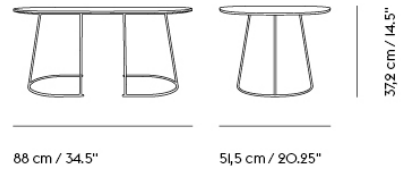

Colli	1
Shipper Colli	2
Gross Weight (kg)	7.852
Net Weight (kg)	6.21

Item No.	Color	Net Price	Recommended Retail Price	Lead Time
Ready-To-Ship				
16924	Black Nanolaminate/Black	EUR 357,10	EUR 425,00	-
16922	Grey Nanolaminate/Grey	EUR 357,10	EUR 425,00	-
16923	Off-White Nanolaminate/Off-White	EUR 357,10	EUR 425,00	-
16921	Plum Nanolaminate/Plum	EUR 357,10	EUR 425,00	-