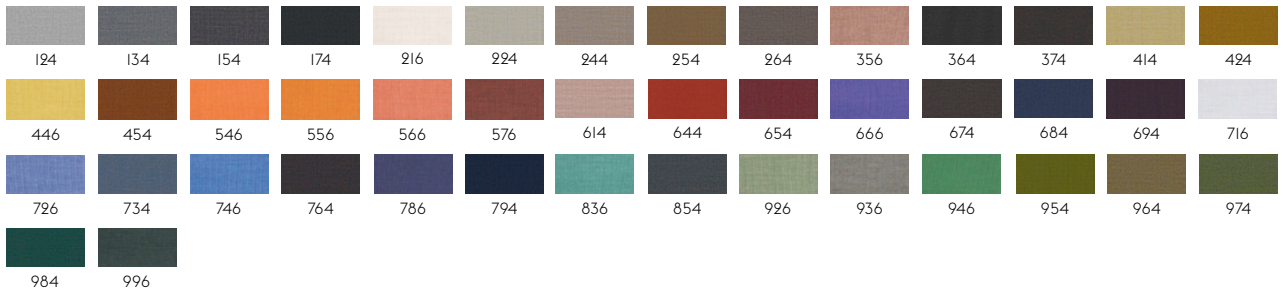

CANVAS BY KVADRAT

Designer: Giulio Ridolfo.

Composition: 90% new wool worsted, 10% nylon.

Durability: 100.000 Martindale / Lightfastness 5-7 (ISO 1-8).

Sustainability: Complies with both EU ecolabel "The Flower" and Greenguard Gold Certification.

114