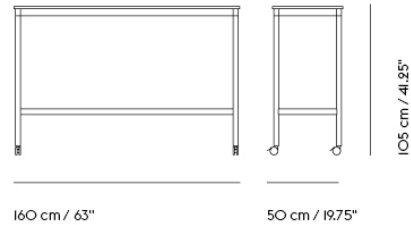

BASE HIGH TABLE / WITH CASTORS / 160 X 50 H: 105 CM / 63 X 19.7 H: 41.3"

Colli	1
Shipper Colli	2
Gross Weight (kg)	36
Net Weight (kg)	30.22
Base color options	Black, White

Item No.	Color	Net Price	Recommended Retail Price	Lead Time
Made-To-Order				
64300	Black Laminate/Black ABS/Black	EUR 1.592,40	EUR 1.895,00	8 weeks
64364	Black Laminate/Black ABS/White	EUR 1.592,40	EUR 1.895,00	8 weeks
64308	Black Laminate/Plywood/Black	EUR 1.592,40	EUR 1.895,00	8 weeks
64372	Black Laminate/Plywood/White	EUR 1.592,40	EUR 1.895,00	8 weeks
64348	White Laminate/Plywood/Black	EUR 1.592,40	EUR 1.895,00	8 weeks
64419	White Laminate/Plywood/White	EUR 1.592,40	EUR 1.895,00	8 weeks
64340	White Laminate/White ABS/Black	EUR 1.592,40	EUR 1.895,00	8 weeks
64404	White Laminate/White ABS/White	EUR 1.592,40	EUR 1.895,00	8 weeks
64324	Black Nanolaminate/Plywood/Black	EUR 1.928,60	EUR 2.295,00	8 weeks
64388	Black Nanolaminate/Plywood/White	EUR 1.928,60	EUR 2.295,00	8 weeks
64356	White Nanolaminate/Plywood/Black	EUR 1.928,60	EUR 2.295,00	8 weeks
64420	White Nanolaminate/Plywood/White	EUR 1.928,60	EUR 2.295,00	8 weeks
64316	Black Linoleum/Plywood/Black	EUR 1.760,50	EUR 2.095,00	8 weeks
64380	Black Linoleum/Plywood/White	EUR 1.760,50	EUR 2.095,00	8 weeks
64332	Lacquered Oak Veneer/Plywood/Black	EUR 1.805,90	EUR 2.149,00	8 weeks
64396	Lacquered Oak Veneer/Plywood/White	EUR 1.805,90	EUR 2.149,00	8 weeks