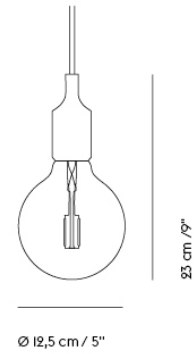

Colli 4
Shipper Colli 1
Gross Weight (kg) 0.6
Net Weight (kg) 0.55

Item No.	Color	Net Price	Recommended Retail Price	Lead Time
Ready-To-Ship				
05289	Beige-Green	EUR 66,40	EUR 79,00	-
13352	Beige-Rose	EUR 66,40	EUR 79,00	-
13345	Black	EUR 66,40	EUR 79,00	-
13344	Blue	EUR 66,40	EUR 79,00	-
05291	Burgundy	EUR 66,40	EUR 79,00	-
05288	Clay Brown	EUR 66,40	EUR 79,00	-
13340	Dark Grey	EUR 66,40	EUR 79,00	-
13347	Light Green	EUR 66,40	EUR 79,00	-
13348	Light Grey	EUR 66,40	EUR 79,00	-
13350	Mustard	EUR 66,40	EUR 79,00	-
13353	Olive	EUR 66,40	EUR 79,00	-
13349	Orange	EUR 66,40	EUR 79,00	-
13356	Pale Blue	EUR 66,40	EUR 79,00	-
13343	Red	EUR 66,40	EUR 79,00	-
13351	Terracotta	EUR 66,40	EUR 79,00	-
13341	White	EUR 66,40	EUR 79,00	-
13342	Yellow	EUR 66,40	EUR 79,00	-
Extras				
12295	E27 Cord - Beige-Green (per linear meter)	EUR 2,10	EUR 2,50	-
12284	E27 Cord - Blue (per linear meter)	EUR 2,10	EUR 2,50	-
12287	E27 Cord - Light Green (per linear meter)	EUR 2,10	EUR 2,50	-