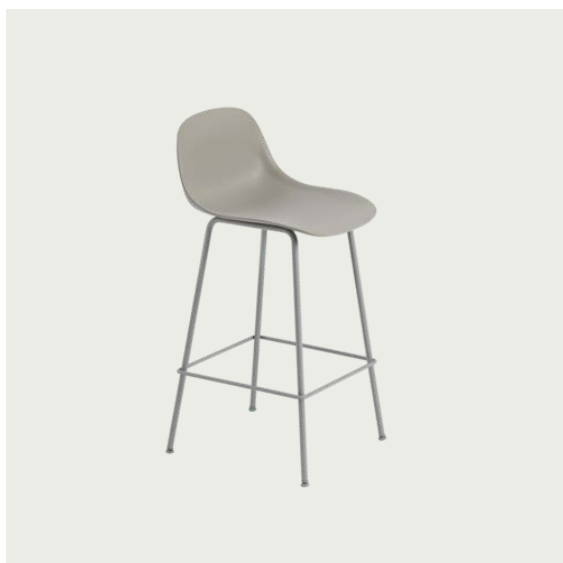

FIBER COUNTER STOOL / TUBE BASE - WITH BACKREST

Colli	1
Shipper Colli	1
Gross Weight (kg)	7.2
Net Weight (kg)	5.7
Base color options	Black, Dusty Green, Grey or White

Item No.	Color	Net Price	Recommended Retail Price	Lead Time
Ready-To-Ship				
23680	Black/Black	EUR 226,10	EUR 269,00	-
23681	Grey/Grey	EUR 226,10	EUR 269,00	-
23684	Natural White/White	EUR 226,10	EUR 269,00	-
23695-BLCK_COGN	Refine Leather Cognac/Black	EUR 595,80	EUR 709,00	-
Made-To-Order				
23682	Dusty Green/Dusty Green	EUR 226,10	EUR 269,00	4 weeks
23683	Ochre/Black	EUR 226,10	EUR 269,00	4 weeks
58175	Ocean - Color 3, 21, 32, 50, 52, 80 & 60I	EUR 399,20	EUR 475,00	4 weeks
23690	Remix - All Colors	EUR 399,20	EUR 475,00	4 weeks
70267	Wooly - All Colors	EUR 399,20	EUR 475,00	4 weeks
23698	Canvas - All Colors	EUR 441,20	EUR 525,00	4 weeks
23697	Clara - All Colors	EUR 441,20	EUR 525,00	4 weeks
55028	Hero - All Colors	EUR 441,20	EUR 525,00	4 weeks
23691	Steelcut - All Colors	EUR 441,20	EUR 525,00	4 weeks
23692	Steelcut Trio - All Colors	EUR 441,20	EUR 525,00	4 weeks
23694	Divina - All Colors	EUR 469,70	EUR 559,00	4 weeks
23699	Divina MD - All Colors	EUR 469,70	EUR 559,00	4 weeks
23700	Divina Melange - All Colors	EUR 469,70	EUR 559,00	4 weeks
23693	Hallingdal - All Colors	EUR 469,70	EUR 559,00	4 weeks
55145	Balder - All Colors	EUR 483,20	EUR 575,00	4 weeks
58017	Clay - Color 1, 3, 6, 7, 9, 10, 12, 13, 14, 15 & 17	EUR 483,20	EUR 575,00	4 weeks