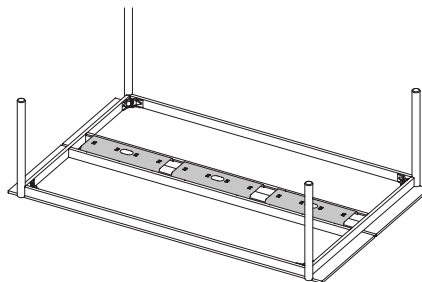

STEP 6. CABLE TRAYS

We recommend using 1 Cable Tray for the End Module – 120 cm / 47.2" and up to 3 Cable Trays for the Linear Table, End Module – 240 cm / 94.2" and the Middle Module – 240 cm / 94.2".

Linear System Cable Tray

Height – 3 cm / 1.2"
Width – 22 cm / 8.7"
Depth – 60 cm / 23.7"

Example:

Linear System Table – 240 cm / 94.5"