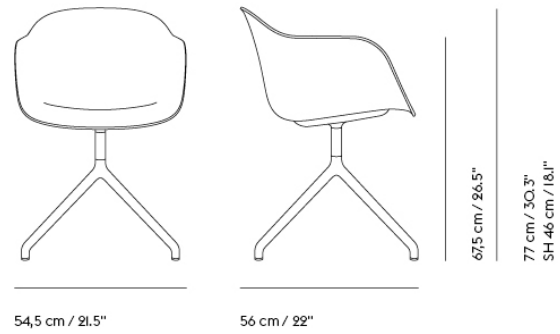

FIBER ARMCHAIR / SWIVEL BASE W. RETURN - FRONT UPHOLSTERY

Colli	1
Shipper Colli	1
Gross Weight (kg)	9.3
Net Weight (kg)	7
Base color options	Black, White, Grey, Dusty Green or Polished Aluminum.
Shell Color Options	Black, Dusty Green, Grey, Natural White or Ochre

Item No.	Color	Net Price	Recommended Retail Price	Lead Time
Made-To-Order				
58192	Ocean - Color 3, 21, 32, 50, 52, 80 & 601 - Matching Shell/Base	EUR 587,40	EUR 699,00	4 weeks
58193	Ocean - Color 3, 21, 32, 50, 52, 80 & 601 - Ochre Shell/Base	EUR 587,40	EUR 699,00	4 weeks
29212	Remix - Matching Shell/Base	EUR 587,40	EUR 699,00	4 weeks
29213	Remix - Ochre Shell/Base	EUR 587,40	EUR 699,00	4 weeks
70236	Wooly - Matching Shell/Base	EUR 587,40	EUR 699,00	4 weeks
70248	Wooly - Ochre Shell/Base	EUR 587,40	EUR 699,00	4 weeks
29228	Canvas - Matching Shell/Base	EUR 668,10	EUR 795,00	4 weeks
29229	Canvas - Ochre Shell/Base	EUR 668,10	EUR 795,00	4 weeks
29226	Clara - Matching Shell/Base	EUR 668,10	EUR 795,00	4 weeks
29227	Clara - Ochre Shell/Base	EUR 668,10	EUR 795,00	4 weeks
55069	Hero - Matching Shell/Base	EUR 668,10	EUR 795,00	4 weeks
55070	Hero - Ochre Shell/Base	EUR 668,10	EUR 795,00	4 weeks
29214	Steelcut - Matching Shell/Base	EUR 668,10	EUR 795,00	4 weeks
29215	Steelcut - Ochre Shell/Base	EUR 668,10	EUR 795,00	4 weeks
29216	Steelcut Trio - Matching Shell/Base	EUR 668,10	EUR 795,00	4 weeks
29217	Steelcut Trio - Ochre Shell/Base	EUR 668,10	EUR 795,00	4 weeks
55186	Balder - Matching Shell/Base	EUR 747,10	EUR 889,00	4 weeks
55187	Balder - Ochre Shell/Base	EUR 747,10	EUR 889,00	4 weeks
58034	Clay - Color 1, 3, 6, 7, 9, 10, 12, 13, 14, 15 & 17 - Matching Shell/Base	EUR 747,10	EUR 889,00	4 weeks