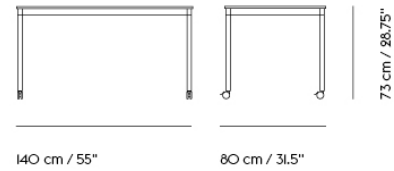

BASE TABLE / WITH CASTORS / 140 X 80 CM / 55.1 X 31.5"

Colli	1
Shipper Colli	2
Gross Weight (kg)	25.7
Net Weight (kg)	22.3
Base color options	White, Black

Item No.	Color	Net Price	Recommended Retail Price	Lead Time
Made-To-Order				
64430	Black Laminate/Black ABS/Black	EUR 1.004,20	EUR 1.195,00	6 weeks
64550	Black Laminate/Black ABS/White	EUR 1.004,20	EUR 1.195,00	6 weeks
64445	Black Laminate/Plywood/Black	EUR 1.004,20	EUR 1.195,00	6 weeks
64565	Black Laminate/Plywood/White	EUR 1.004,20	EUR 1.195,00	6 weeks
64520	White Laminate/Plywood/Black	EUR 1.004,20	EUR 1.195,00	6 weeks
64640	White Laminate/Plywood/White	EUR 1.004,20	EUR 1.195,00	6 weeks
64505	White Laminate/White ABS/Black	EUR 1.004,20	EUR 1.195,00	6 weeks
64625	White Laminate/White ABS/White	EUR 1.004,20	EUR 1.195,00	6 weeks
64475	Black Nanolaminate/Plywood/Black	EUR 1.385,70	EUR 1.649,00	6 weeks
64595	Black Nanolaminate/Plywood/White	EUR 1.385,70	EUR 1.649,00	6 weeks
64535	White Nanolaminate/Plywood/Black	EUR 1.385,70	EUR 1.649,00	6 weeks
64655	White Nanolaminate/Plywood/White	EUR 1.385,70	EUR 1.649,00	6 weeks
64470	Black Linoleum/Plywood/Black	EUR 1.133,60	EUR 1.349,00	6 weeks
64590	Black Linoleum/Plywood/White	EUR 1.133,60	EUR 1.349,00	6 weeks
64490	Lacquered Oak Veneer/Plywood/Black	EUR 1.217,60	EUR 1.449,00	6 weeks
64610	Lacquered Oak Veneer/Plywood/White	EUR 1.217,60	EUR 1.449,00	6 weeks