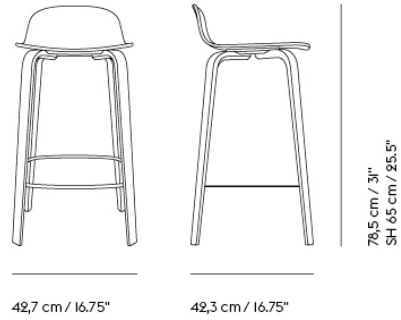

Colli	1
Shipper Colli	1
Gross Weight (kg)	5.6
Net Weight (kg)	4.08
Base color options	Black, Dark Green, Grey, Oak, Tan Rose or Stained Dark Brown

Item No.	Color	Net Price	Recommended Retail Price	Lead Time
Ready-To-Ship				
16131	Black/Black	EUR 407,60	EUR 485,00	-
16134	Dark Green/Dark Green	EUR 407,60	EUR 485,00	-
16132	Grey/Grey	EUR 407,60	EUR 485,00	-
16130	Oak/Oak	EUR 407,60	EUR 485,00	-
16138	Stained Dark Brown/Stained Dark Brown	EUR 407,60	EUR 485,00	-
16135	Tan Rose/Tan Rose	EUR 407,60	EUR 485,00	-
16139	White/Oak	EUR 407,60	EUR 485,00	-
Made-To-Order				
69145	Ocean - Color 3, 21, 32, 50, 52, 80 & 60I	EUR 486,60	EUR 579,00	7 weeks
21710	Remix - All Colors	EUR 486,60	EUR 579,00	7 weeks
21722	Canvas - All Colors	EUR 508,40	EUR 605,00	7 weeks
21721	Clara - All Colors	EUR 508,40	EUR 605,00	7 weeks
21712	Steelcut - All Colors	EUR 508,40	EUR 605,00	7 weeks
21713	Steelcut Trio - All Colors	EUR 508,40	EUR 605,00	7 weeks
21715	Divina - All Colors	EUR 570,60	EUR 679,00	7 weeks
21716	Divina MD - All Colors	EUR 570,60	EUR 679,00	7 weeks
21717	Divina Melange - All Colors	EUR 570,60	EUR 679,00	7 weeks
21714	Hallingdal - All Colors	EUR 570,60	EUR 679,00	7 weeks
69144	Clay - Color 1, 3, 6, 7, 9, 10, 12, 13, 14, 15 & 17	EUR 595,80	EUR 709,00	7 weeks
21725	Easy Leather - All Colors	EUR 595,80	EUR 709,00	7 weeks
21720	Endure Leather - All Colors	EUR 609,20	EUR 725,00	7 weeks