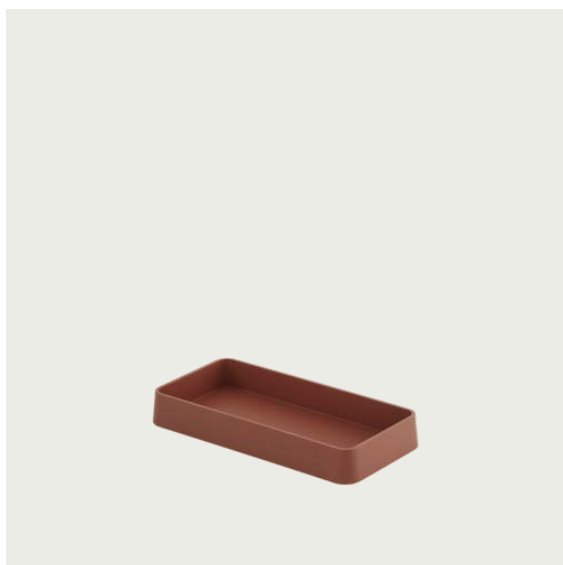

ARRANGE DESKTOP SERIES / TRAY - 12 X 25 CM / 4.8 X 9.6"

Colli	1
Shipper Colli	1
Gross Weight (kg)	0.27
Net Weight (kg)	0.19

Item No.	Color	Net Price	Recommended Retail Price	Lead Time
Ready-To-Ship				
98328	Copper Brown	EUR 16,80	EUR 20,00	-
98329	Grey	EUR 16,80	EUR 20,00	-