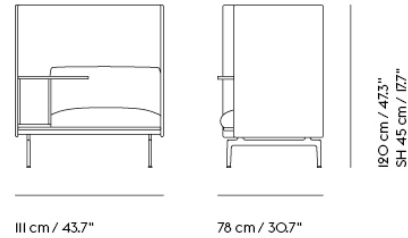

COM/COL & Specials

73241	COM - Textile	EUR 3.738,70	EUR 4.449,00	6-12 weeks
73249	COM - Imitation Leather	EUR 4.158,80	EUR 4.949,00	6-12 weeks
73247	COM - Leather	EUR 6.175,60	EUR 7.349,00	6-12 weeks

OUTLINE HIGHBACK WORK / LEFT - POLISHED ALUMINUM BASE - SH: 45CM / 17.7"