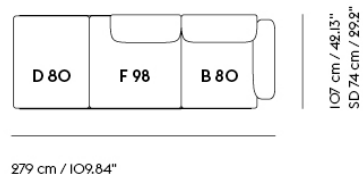

IN SITU MODULAR SOFA / 3-SEATER - CONFIGURATION 4

Colli	1
Shipper Colli	4
Gross Weight (kg)	122.2
Net Weight (kg)	95.07

Item No.	Color	Net Price	Recommended Retail Price	Lead Time
Ready-To-Ship				
41940	Frame and Module - Ocean 80/Black	EUR 3.318,50	EUR 3.949,00	-
41910	Frame and Module - Clay 12/Black	EUR 3.861,30	EUR 4.595,00	-