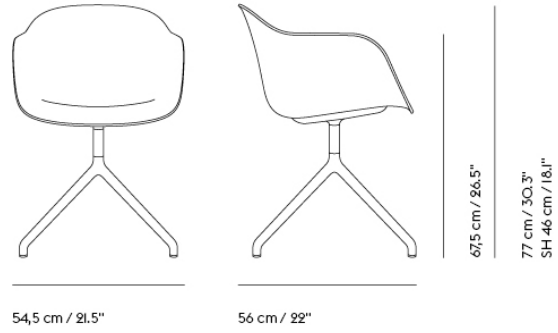

Colli	1
Shipper Colli	1
Gross Weight (kg)	11.9
Net Weight (kg)	7
Base color options	Black, White, Grey, Dusty Green or Polished Aluminum.

Item No.	Color	Net Price	Recommended Retail Price	Lead Time
Ready-To-Ship				
23450-BLCK_COGN	Refine Leather Cognac/Black	EUR 920,20	EUR 1.095,00	-
Made-To-Order				
58976	Black/Black (Recycled Plastic)	EUR 335,30	EUR 399,00	4 weeks
58978	Dusty Green/Dusty Green (Recycled Plastic)	EUR 335,30	EUR 399,00	4 weeks
58977	Grey/Grey (Recycled Plastic)	EUR 335,30	EUR 399,00	4 weeks
58980	Natural White/White (Recycled Plastic)	EUR 335,30	EUR 399,00	4 weeks
58979	Ochre/Black (Recycled Plastic)	EUR 335,30	EUR 399,00	4 weeks
58168	Ocean - Color 3, 21, 32, 50, 52, 80 & 60I	EUR 553,80	EUR 659,00	4 weeks
23445	Remix - All Colors	EUR 553,80	EUR 659,00	4 weeks
70212	Wooly - All Colors	EUR 553,80	EUR 659,00	4 weeks
23453	Canvas - All Colors	EUR 634,50	EUR 755,00	4 weeks
23452	Clara - All Colors	EUR 634,50	EUR 755,00	4 weeks
55020	Hero - All Colors	EUR 634,50	EUR 755,00	4 weeks
23446	Steelcut - All Colors	EUR 634,50	EUR 755,00	4 weeks
23447	Steelcut Trio - All Colors	EUR 634,50	EUR 755,00	4 weeks
23449	Divina - All Colors	EUR 701,70	EUR 835,00	4 weeks
23454	Divina MD - All Colors	EUR 701,70	EUR 835,00	4 weeks
23455	Divina Melange - All Colors	EUR 701,70	EUR 835,00	4 weeks
23448	Hallingdal - All Colors	EUR 701,70	EUR 835,00	4 weeks
55137	Balder - All Colors	EUR 710,10	EUR 845,00	4 weeks
58010	Clay - Color 1, 3, 6, 7, 9, 10, 12, 13, 14, 15 & 17	EUR 710,10	EUR 845,00	4 weeks