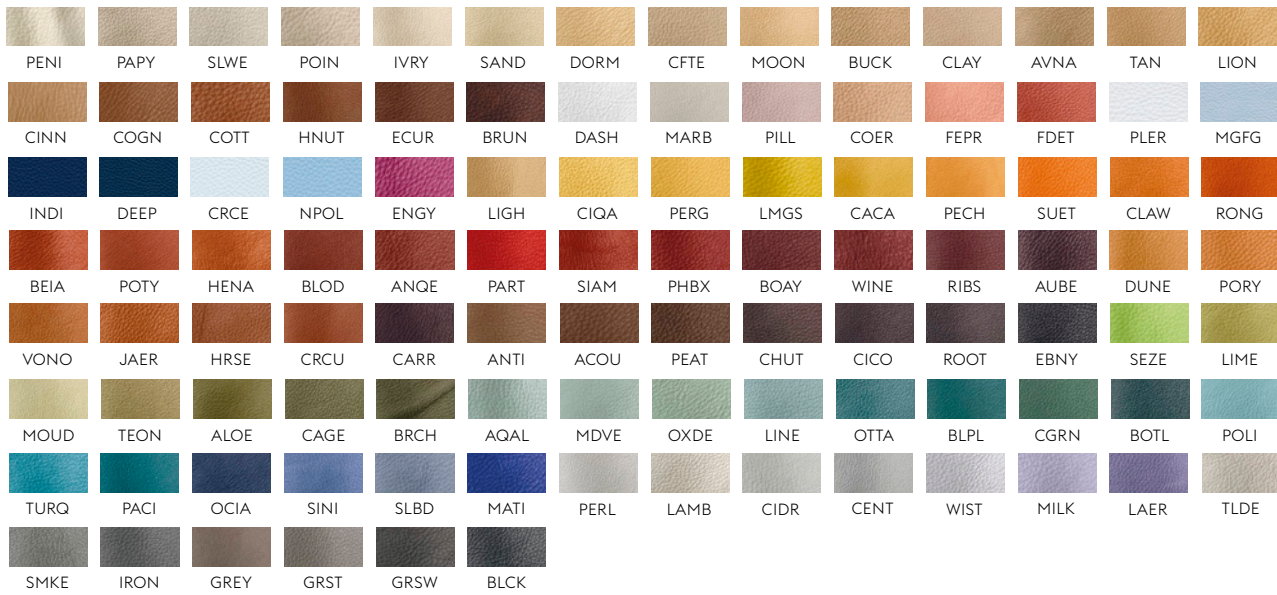

LEATHER OPTIONS

At Muuto, we work with some of the leading European leather suppliers to ensure that the leather used for our designs is always of the highest possible standard. Our leather options range from the Refine Leather, a modern and sleek full-grain leather with a soft touch, over Easy Leather, a lightly buffed natural grain leather with a soft and waxy feel along with a matte look, to our Endure Leather, a pliable and extremely durable semi-aniline leather ideal for hard contract environments, and the Faux Leather, being particularly suitable for healthcare and education environments as it is resistant to disinfectants.

EASY LEATHER

Lightly Buffed Natural Grain Leather
Raw material: Designed and processed in Italy. The leather is dyed through, chrome tanned and finishing is with resins and pigments.

ZINC