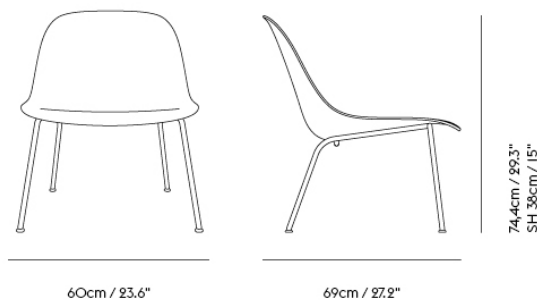

Colli	1
Shipper Colli	1
Gross Weight (kg)	11.5
Net Weight (kg)	8
Base color options	Black, Dusty Green, Grey or White

Item No.	Color	Net Price	Recommended Retail Price	Lead Time
Ready-To-Ship				
25508	Natural White/White	EUR 360,50	EUR 429,00	-
25470-GREY_133	Remix I33/Grey	EUR 663,00	EUR 789,00	-
25473-BLCK_236	Steelcut Trio 236/Black	EUR 752,10	EUR 895,00	-
25477-BLCK_154	Divina I54/Black	EUR 797,50	EUR 949,00	-
Made-To-Order				
25503	Black/Black	EUR 360,50	EUR 429,00	4 weeks
25506	Dusty Green/Dusty Green	EUR 360,50	EUR 429,00	4 weeks
25504	Grey/Grey	EUR 360,50	EUR 429,00	4 weeks
25507	Ochre/Black	EUR 360,50	EUR 429,00	4 weeks
58183	Ocean - Color 3, 21, 32, 50, 52, 80 & 601	EUR 663,00	EUR 789,00	4 weeks
25470	Remix - All Colors	EUR 663,00	EUR 789,00	4 weeks
25471	Wooly - All Colors	EUR 663,00	EUR 789,00	4 weeks
25475	Canvas - All Colors	EUR 752,10	EUR 895,00	4 weeks
25474	Clara - All Colors	EUR 752,10	EUR 895,00	4 weeks
55054	Hero - All Colors	EUR 752,10	EUR 895,00	4 weeks
25472	Steelcut - All Colors	EUR 752,10	EUR 895,00	4 weeks
25473	Steelcut Trio - All Colors	EUR 752,10	EUR 895,00	4 weeks
25477	Divina - All Colors	EUR 797,50	EUR 949,00	4 weeks
25478	Divina MD - All Colors	EUR 797,50	EUR 949,00	4 weeks
25479	Divina Melange - All Colors	EUR 797,50	EUR 949,00	4 weeks
25476	Hallingdal - All Colors	EUR 797,50	EUR 949,00	4 weeks