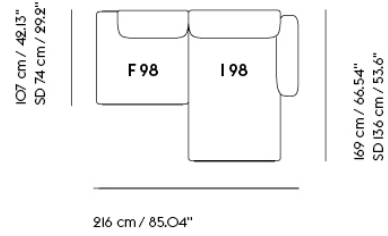

IN SITU MODULAR SOFA / 2-SEATER - CONFIGURATION 7

Colli	1
Shipper Colli	5
Gross Weight (kg)	122.7
Net Weight (kg)	99.06

Item No.	Color	Net Price	Recommended Retail Price	Lead Time
Ready-To-Ship				
41936	Frame and Module - Ocean 80/Black	EUR 3.066,40	EUR 3.649,00	-
41906	Frame and Module - Clay 12/Black	EUR 3.654,60	EUR 4.349,00	-