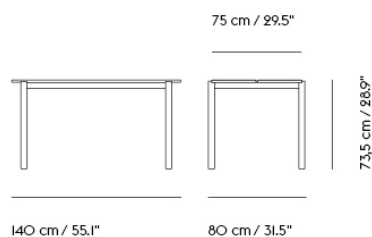

LINEAR STEEL TABLE / 140 X 75CM / 55.1 X 29.5"

Colli	1
Shipper Colli	3
Gross Weight (kg)	46.25
Net Weight (kg)	40

Item No.	Color	Net Price	Recommended Retail Price	Lead Time
Ready-To-Ship				
31030	Black	EUR 965,50	EUR 1.149,00	-
31033	Burnt Orange	EUR 965,50	EUR 1.149,00	-
31032	Dark Green	EUR 965,50	EUR 1.149,00	-
39802	Off-White	EUR 965,50	EUR 1.149,00	-
Extras				
30973	Glides for Linear Steel Table and Bench	EUR 11,80	EUR 14,00	-
30974	Linear Steel Set Screws	EUR 19,30	EUR 23,00	-
30975	Linear Steel Ground Mounting Kit	EUR 79,80	EUR 95,00	-