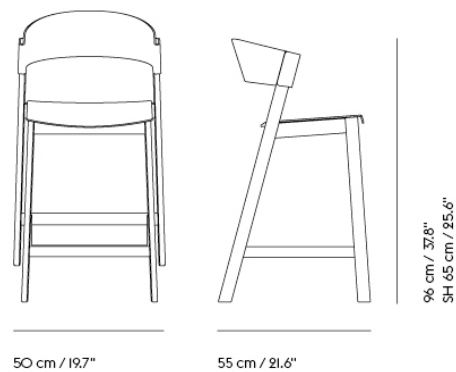

Colli	1
Shipper Colli	1
Gross Weight (kg)	8.75
Net Weight (kg)	5.85
Base color options	Black, Oak and Stained Dark Brown

Item No.	Color	Net Price	Recommended Retail Price	Lead Time
Ready-To-Ship				
33202	Black	EUR 461,30	EUR 549,00	-
33201	Oak	EUR 461,30	EUR 549,00	-
33205	Stained Dark Brown	EUR 461,30	EUR 549,00	-
33244-OAK_COGN	Refine Leather Cognac/Oak	EUR 634,50	EUR 755,00	-
Made-To-Order				
33230	Ocean - Color 3, 21, 32, 50, 52, 80 & 60I	EUR 542,00	EUR 645,00	9 weeks
33221	Remix - All Colors	EUR 542,00	EUR 645,00	9 weeks
33229	Canvas - All Colors	EUR 575,60	EUR 685,00	9 weeks
33228	Clara - All Colors	EUR 575,60	EUR 685,00	9 weeks
33222	Steelcut - All Colors	EUR 575,60	EUR 685,00	9 weeks
33223	Steelcut Trio - All Colors	EUR 575,60	EUR 685,00	9 weeks
33225	Divina - All Colors	EUR 587,40	EUR 699,00	9 weeks
33226	Divina MD - All Colors	EUR 587,40	EUR 699,00	9 weeks
33227	Divina Melange - All Colors	EUR 587,40	EUR 699,00	9 weeks
33224	Hallingdal - All Colors	EUR 587,40	EUR 699,00	9 weeks
33231	Clay - Color 1, 3, 6, 7, 9, 10, 12, 13, 14, 15 & 17	EUR 600,80	EUR 715,00	9 weeks
33241	Easy Leather - All Colors	EUR 587,40	EUR 699,00	9 weeks
33242	Endure Leather - All Colors	EUR 634,50	EUR 755,00	9 weeks
33244	Refine Leather - All Colors	EUR 634,50	EUR 755,00	9 weeks