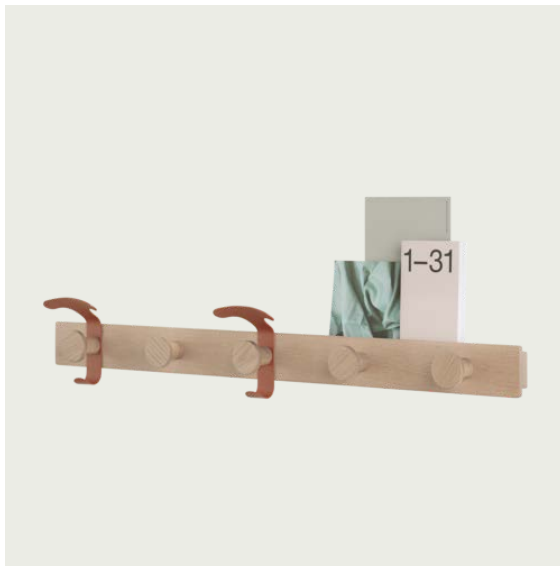

Colli 1
Shipper Colli 1
Gross Weight (kg) 3.14
Net Weight (kg) 2.26

Item No.	Color	Net Price	Recommended Retail Price	Lead Time
Ready-To-Ship				
12370	Grey/Grey	EUR 163,90	EUR 195,00	-
12373	Oak/Black	EUR 163,90	EUR 195,00	-
12371	Oak/Grey	EUR 163,90	EUR 195,00	-
12372	Oak/Copper Brown	EUR 163,90	EUR 195,00	-