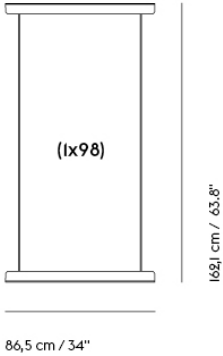

IN SITU MODULAR SOFA / CHAISE LOUNGE FRAME SECTION (1 X 98)

Colli 1
Shipper Colli 1
Gross Weight (kg) 19.7
Net Weight (kg) 16.04

Item No.	Color	Net Price	Recommended Retail Price	Lead Time
Ready-To-Ship				
41564	Black - 1 x 98 Chaise Longue	EUR 172,30	EUR 205,00	-