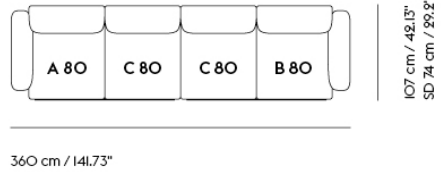

IN SITU MODULAR SOFA / 4-SEATER - CONFIGURATION I

Colli 1
Shipper Colli 7
Gross Weight (kg) 191.2
Net Weight (kg) 147.5

Item No.	Color	Net Price	Recommended Retail Price	Lead Time
Ready-To-Ship				
41946	Frame and Module - Ocean 80/Black	EUR 4.999,20	EUR 5.949,00	-
41916	Frame and Module - Clay 12/Black	EUR 5.923,50	EUR 7.049,00	-