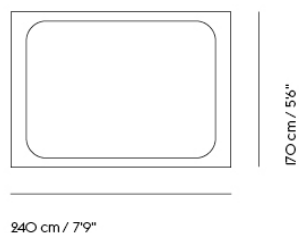

Colli 1
Shipper Colli 1
Gross Weight (kg) 18.4
Net Weight (kg) 17.8

Item No.	Color	Net Price	Recommended Retail Price	Lead Time
Ready-To-Ship				
25861	Burnt Orange	EUR 965,50	EUR 1.149,00	-
25862	Dark Grey	EUR 965,50	EUR 1.149,00	-
25863	Light Grey	EUR 965,50	EUR 1.149,00	-
25860	Pale Rose	EUR 965,50	EUR 1.149,00	-