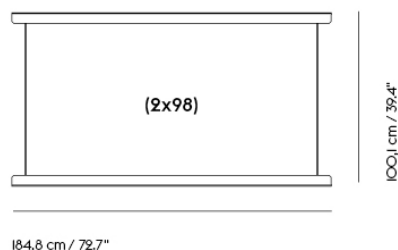

IN SITU MODULAR SOFA / FRAME SECTION (2 X 98)

184,8 cm / 72,7"

Colli	1
Shipper Colli	1
Gross Weight (kg)	24.8
Net Weight (kg)	21.14

Item No.	Color	Net Price	Recommended Retail Price	Lead Time
Ready-To-Ship				
41559	Black - 2 x 98	EUR 340,30	EUR 405,00	-