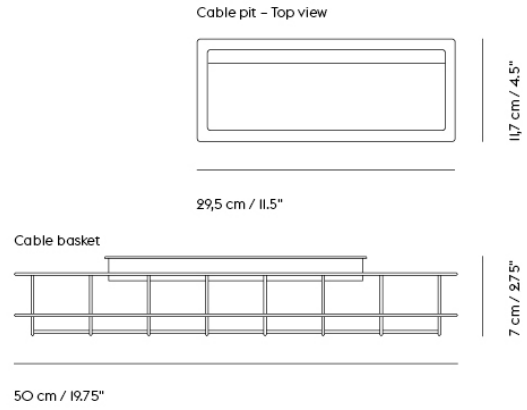

Colli 1
Shipper Colli 1
Gross Weight (kg) 0.58714
Net Weight (kg) 0.58714

Item No.	Color	Net Price	Recommended Retail Price	Lead Time
Ready-To-Ship				
12202	Aluminum	EUR 197,50	EUR 235,00	-
12201	Black	EUR 197,50	EUR 235,00	-