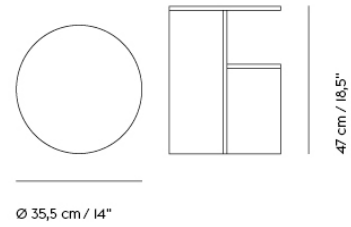

Colli 1
Shipper Colli 1
Gross Weight (kg) 11.4
Net Weight (kg) 10

Item No.	Color	Net Price	Recommended Retail Price	Lead Time
Ready-To-Ship				
22305	Light Grey	EUR 306,70	EUR 365,00	-
29007	Sage Green	EUR 306,70	EUR 365,00	-
29005	Sand	EUR 306,70	EUR 365,00	-