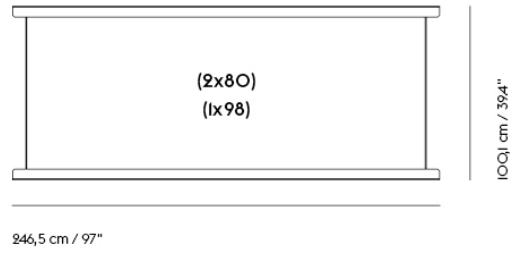

**IN SITU MODULAR SOFA / FRAME
SECTION (2 X 80 + 1 X 98)**

Colli 1
Shipper Colli 1
Gross Weight (kg) 31.2
Net Weight (kg) 26.22

Item No.	Color	Net Price	Recommended Retail Price	Lead Time
Ready-To-Ship				
41561	Black - 2 x 80 + 1 x 98	EUR 508,40	EUR 605,00	-