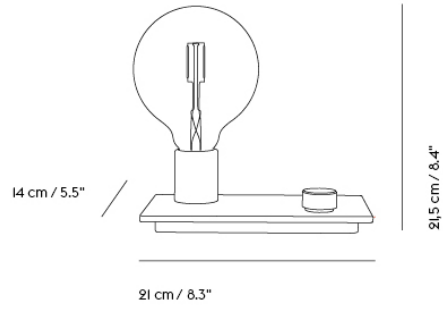

Colli 2
Shipper Colli 1
Gross Weight (kg) 1.4055
Net Weight (kg) 0.9125

Item No.	Color	Net Price	Recommended Retail Price	Lead Time
Ready-To-Ship				
15410	Black	EUR 125,20	EUR 149,00	-
15412	Grey	EUR 125,20	EUR 149,00	-
15413	Red	EUR 125,20	EUR 149,00	-
15411	White	EUR 125,20	EUR 149,00	-