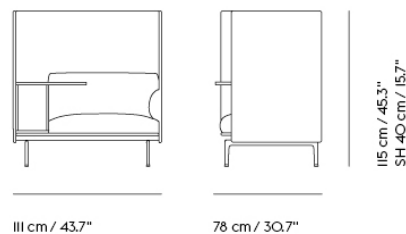

OUTLINE HIGHBACK WORK / LEFT - BLACK BASE

Colli	1
Shipper Colli	1
Gross Weight (kg)	83
Net Weight (kg)	74
Please note	That this product features a table on the left-hand side when facing the product from the front.

Item No.	Color	Net Price	Recommended Retail Price	Lead Time
Made-To-Order				
68587	Ocean - Color 3, 21, 32, 50, 52, 80 & 601	EUR 3.441,20	EUR 4.095,00	6 weeks
28615	Remix - All Colors	EUR 3.441,20	EUR 4.095,00	6 weeks
28601	Vancouver - Color 4, 8, 10, 12, 13 & 14	EUR 3.441,20	EUR 4.095,00	8 weeks
28619	Canvas - All Colors	EUR 3.738,70	EUR 4.449,00	6 weeks
28617	Clara - All Colors	EUR 3.738,70	EUR 4.449,00	6 weeks
28603	Fiord - All Colors	EUR 3.738,70	EUR 4.449,00	6 weeks
28613	Rime - All Colors	EUR 3.738,70	EUR 4.449,00	6 weeks
28609	Steelcut - All Colors	EUR 3.738,70	EUR 4.449,00	6 weeks
28607	Steelcut Trio - All Colors	EUR 3.738,70	EUR 4.449,00	6 weeks
28621	Divina - All Colors	EUR 4.158,80	EUR 4.949,00	6 weeks
28623	Divina MD - All Colors	EUR 4.158,80	EUR 4.949,00	6 weeks
28625	Divina Melange - All Colors	EUR 4.158,80	EUR 4.949,00	6 weeks
28611	Hallingdal - All Colors	EUR 4.158,80	EUR 4.949,00	6 weeks
28641	Balder - All Colors	EUR 4.242,90	EUR 5.049,00	6 weeks
68355	Clay - Color 1, 3, 6, 7, 9, 10, 12, 13, 14, 15 & 17	EUR 4.242,90	EUR 5.049,00	6 weeks
28643	Twill Weave - All Colors	EUR 4.242,90	EUR 5.049,00	6 weeks
28639	Vidar - All Colors	EUR 4.242,90	EUR 5.049,00	6 weeks
28633	Easy Leather - All Colors	EUR 5.419,30	EUR 6.449,00	6 weeks
28605	Refine Leather - All Colors	EUR 6.175,60	EUR 7.349,00	6 weeks
28627	Endure Leather - All Colors	EUR 6.634,50	EUR 7.895,00	6 weeks

Extras