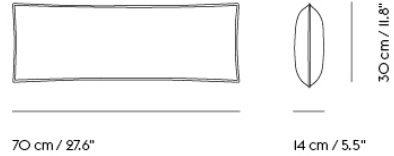

IN SITU MODULAR SOFA / CUSHION — 70 X 30 CM / 27.6 X 11.8"

Colli	1
Shipper Colli	1
Gross Weight (kg)	0.8
Net Weight (kg)	0.8

Item No.	Color	Net Price	Recommended Retail Price	Lead Time
Ready-To-Ship				
41301-80	Ocean 80	EUR 105,00	EUR 125,00	-
41300-12	Clay 12	EUR 158,80	EUR 189,00	-
Made-To-Order				
41301	Ocean - Color 3, 21, 32, 50, 52, 80 & 601	EUR 105,00	EUR 125,00	6 weeks
41302	Fiord - All Colors	EUR 125,20	EUR 149,00	6 weeks
41304	Divina - All Colors	EUR 147,10	EUR 175,00	6 weeks
41305	Divina MD - All Colors	EUR 147,10	EUR 175,00	6 weeks
41306	Divina Melange - All Colors	EUR 147,10	EUR 175,00	6 weeks
41303	Hallingdal - All Colors	EUR 147,10	EUR 175,00	6 weeks
41300	Clay - Color 1, 3, 6, 7, 9, 10, 12, 13, 14, 15 & 17	EUR 158,80	EUR 189,00	6 weeks
41307	Vidar - All Colors	EUR 158,80	EUR 189,00	6 weeks
COM/COL & Specials				
41312	COM - Textile	EUR 147,10	EUR 175,00	6-12 weeks