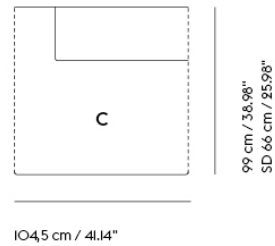

CONNECT SOFT MODULAR SOFA / LEFT OPEN-ENDED (C)

Colli	1
Shipper Colli	1
Gross Weight (kg)	46
Net Weight (kg)	34.3
Please note	This product features an open end on the left-hand side when facing the product from the front.

Item No.	Color	Net Price	Recommended Retail Price	Lead Time
Ready-To-Ship				
94511-128	Re-wool I28	EUR 1.424,40	EUR 1.695,00	-
94619-12	Clay I2	EUR 1.553,80	EUR 1.849,00	-
Made-To-Order				
94637	Ocean - Color 3, 21, 32, 50, 52, 80 & 60I	EUR 1.301,70	EUR 1.549,00	6 weeks
94520	Remix - All Colors	EUR 1.301,70	EUR 1.549,00	6 weeks
94628	Vancouver - Color 4, 8, 10, I2, I3 & I4	EUR 1.301,70	EUR 1.549,00	6 weeks
94565	Canvas - All Colors	EUR 1.424,40	EUR 1.695,00	6 weeks
94574	Clara - All Colors	EUR 1.424,40	EUR 1.695,00	6 weeks
94538	Fiord - All Colors	EUR 1.424,40	EUR 1.695,00	6 weeks
94511	Re-wool - All Colors	EUR 1.424,40	EUR 1.695,00	6 weeks
94529	Rime - All Colors	EUR 1.424,40	EUR 1.695,00	6 weeks
94547	Steelcut - All Colors	EUR 1.424,40	EUR 1.695,00	6 weeks
94556	Steelcut Trio - All Colors	EUR 1.424,40	EUR 1.695,00	6 weeks
94592	Divina - All Colors	EUR 1.469,70	EUR 1.749,00	6 weeks
94601	Divina MD - All Colors	EUR 1.469,70	EUR 1.749,00	6 weeks
94610	Divina Melange - All Colors	EUR 1.469,70	EUR 1.749,00	6 weeks
94583	Hallingdal - All Colors	EUR 1.469,70	EUR 1.749,00	6 weeks
94502	Balder - All Colors	EUR 1.553,80	EUR 1.849,00	6 weeks
94619	Clay - Color I, 3, 6, 7, 9, IO, I2, I3, I4, I5 & I7	EUR 1.553,80	EUR 1.849,00	6 weeks