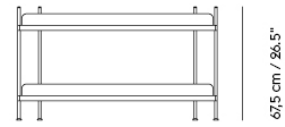

COMPILE SHELVING SYSTEM / CONFIGURATION I

121 cm / 47.75"

67,5 cm / 26.5"

Colli	1
Shipper Colli	3
Gross Weight (kg)	26
Net Weight (kg)	24

Item No.	Color	Net Price	Recommended Retail Price	Lead Time
Ready-To-Ship				
50051	Black - Configuration I	EUR 469,70	EUR 559,00	-
50052	Grey - Configuration I	EUR 469,70	EUR 559,00	-
50053	White - Configuration I	EUR 469,70	EUR 559,00	-