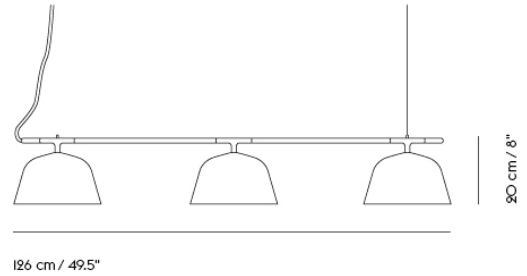

Colli 1
Shipper Colli 1
Gross Weight (kg) 4
Net Weight (kg) 2

Item No.	Color	Net Price	Recommended Retail Price	Lead Time
Ready-To-Ship				
12250	Black	EUR 676,50	EUR 805,00	-
12254	Dusty Green	EUR 676,50	EUR 805,00	-
12251	Grey	EUR 676,50	EUR 805,00	-
12253	Taupe	EUR 676,50	EUR 805,00	-
12252	White	EUR 676,50	EUR 805,00	-
Extras				
15804	Ambit / Fluid / Rime Ø12+25 Cord - White (per linear meter)	EUR 5,00	EUR 6,00	-
82068	Ambit Cord - Dusty Green (per linear meter)	EUR 5,00	EUR 6,00	-
15803	Ambit Cord - Grey (per linear meter)	EUR 5,00	EUR 6,00	-
15806	Ambit Cord - Taupe (per linear meter)	EUR 5,00	EUR 6,00	-
15801	Grain / Ambit / Rime Ø12+25 Cord - Black (per linear meter)	EUR 5,00	EUR 6,00	-