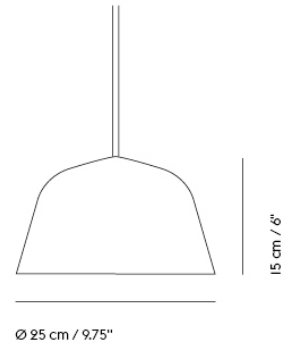

Colli 1
Shipper Colli 1
Gross Weight (kg) 1.1092
Net Weight (kg) 0.7

Item No.	Color	Net Price	Recommended Retail Price	Lead Time
Ready-To-Ship				
26036	Beige-Green	EUR 192,40	EUR 229,00	-
26034	Black	EUR 192,40	EUR 229,00	-
26033	Dusty Green	EUR 192,40	EUR 229,00	-
26031	Grey	EUR 192,40	EUR 229,00	-
26038	Light Blue	EUR 192,40	EUR 229,00	-
26035	Rose	EUR 192,40	EUR 229,00	-
26037	Taupe	EUR 192,40	EUR 229,00	-
26032	White	EUR 192,40	EUR 229,00	-
Extras				
15804	Ambit / Fluid / Rime Ø12+25 Cord - White (per linear meter)	EUR 5,00	EUR 6,00	-
82071	Ambit Cord - Beige-Green (per linear meter)	EUR 5,00	EUR 6,00	-
82068	Ambit Cord - Dusty Green (per linear meter)	EUR 5,00	EUR 6,00	-
15803	Ambit Cord - Grey (per linear meter)	EUR 5,00	EUR 6,00	-
15808	Ambit Cord - Light Blue (per linear meter)	EUR 5,00	EUR 6,00	-
82066	Ambit Cord - Rose (per linear meter)	EUR 5,00	EUR 6,00	-
15806	Ambit Cord - Taupe (per linear meter)	EUR 5,00	EUR 6,00	-
15801	Grain / Ambit / Rime Ø12+25 Cord - Black (per linear meter)	EUR 5,00	EUR 6,00	-
24050	Ceiling Cap - White	EUR 13,40	EUR 16,00	-