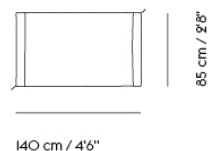

Colli 1
Shipper Colli 1
Gross Weight (kg) 3.4
Net Weight (kg) 2.9

Item No.	Color	Net Price	Recommended Retail Price	Lead Time
Ready-To-Ship				
18521	Black/White	EUR 205,90	EUR 245,00	-
18528	Burnt Orange	EUR 205,90	EUR 245,00	-
18525	Dark Grey	EUR 205,90	EUR 245,00	-
18527	Midnight Blue	EUR 205,90	EUR 245,00	-
18522	Off-White	EUR 205,90	EUR 245,00	-
18524	Rose	EUR 205,90	EUR 245,00	-
18523	Yellow	EUR 205,90	EUR 245,00	-