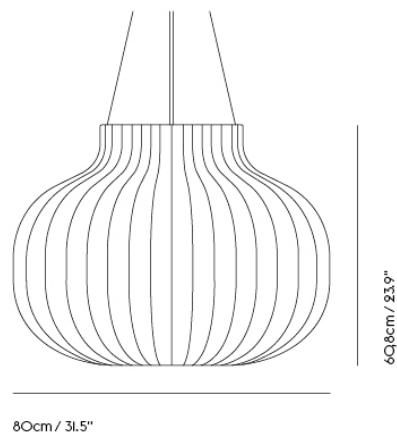

STRAND PENDANT LAMP / CLOSED - Ø 80 CM / 31.5"

Colli	1
Shipper Colli	1
Gross Weight (kg)	11.2
Net Weight (kg)	6.7

Item No.	Color	Net Price	Recommended Retail Price	Lead Time
Ready-To-Ship				
22454	White - Closed	EUR 735,30	EUR 875,00	-