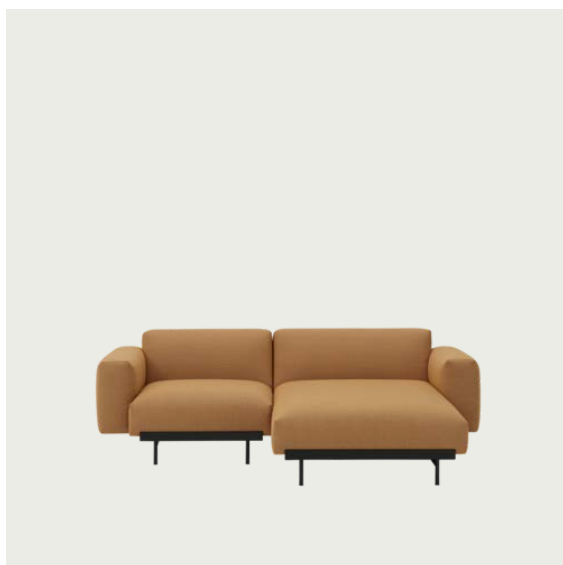

IN SITU MODULAR SOFA / 2-SEATER - CONFIGURATION 4

Colli	1
Shipper Colli	5
Gross Weight (kg)	133.8
Net Weight (kg)	103.21

Item No.	Color	Net Price	Recommended Retail Price	Lead Time
Ready-To-Ship				
41933	Frame and Module - Ocean 80/Black	EUR 3.273,10	EUR 3.895,00	-
41903	Frame and Module - Clay 12/Black	EUR 3.861,30	EUR 4.595,00	-