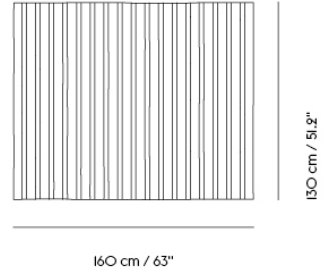

Colli 1
Shipper Colli 1
Gross Weight (kg) 1.6
Net Weight (kg) 1.5

Item No.	Color	Net Price	Recommended Retail Price	Lead Time
Ready-To-Ship				
80232	Dark Grey	EUR 331,90	EUR 395,00	-
80233	Midnight Blue	EUR 331,90	EUR 395,00	-