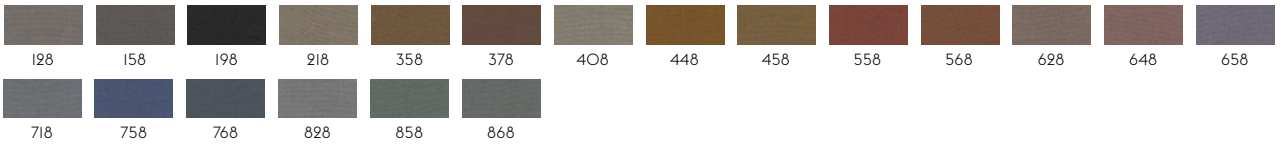

RE-WOOL BY KVADRAT

Designer: Margrethe Odgaard.

Composition: 45% new wool worsted, 45% recycled wool, 10% nylon.

Durability: 100.000 Martindale / Lightfastness 5-7 (ISO 1-8).

Sustainability: Complies with both EU ecolabel "The Flower" and Greenguard Gold Certification.

108