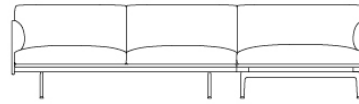

OUTLINE SOFA / CHAISE LONGUE - RIGHT - BLACK BASE

263 cm / 103.5"