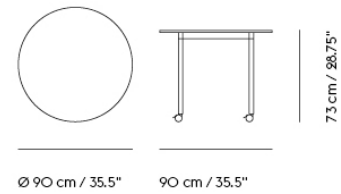

BASE ROUND TABLE / WITH CASTORS / Ø 90 CM / 35.4"

Colli	1
Shipper Colli	2
Gross Weight (kg)	14.95
Net Weight (kg)	9.17
Base color options	White, Black

Item No.	Color	Net Price	Recommended Retail Price	Lead Time
Made-To-Order				
64442	Black Laminate/Black ABS/Black	EUR 1.004,20	EUR 1.195,00	6 weeks
64562	Black Laminate/Black ABS/White	EUR 1.004,20	EUR 1.195,00	6 weeks
64457	Black Laminate/Plywood/Black	EUR 1.004,20	EUR 1.195,00	6 weeks
64577	Black Laminate/Plywood/White	EUR 1.004,20	EUR 1.195,00	6 weeks
64532	White Laminate/Plywood/Black	EUR 1.004,20	EUR 1.195,00	6 weeks
64652	White Laminate/Plywood/White	EUR 1.004,20	EUR 1.195,00	6 weeks
64517	White Laminate/White ABS/Black	EUR 1.004,20	EUR 1.195,00	6 weeks
64637	White Laminate/White ABS/White	EUR 1.004,20	EUR 1.195,00	6 weeks
64487	Black Nanolaminate/Plywood/Black	EUR 1.301,70	EUR 1.549,00	6 weeks
64607	Black Nanolaminate/Plywood/White	EUR 1.301,70	EUR 1.549,00	6 weeks
64547	White Nanolaminate/Plywood/Black	EUR 1.301,70	EUR 1.549,00	6 weeks
64667	White Nanolaminate/Plywood/White	EUR 1.301,70	EUR 1.549,00	6 weeks
64469	Black Linoleum/Plywood/Black	EUR 1.133,60	EUR 1.349,00	6 weeks
64589	Black Linoleum/Plywood/White	EUR 1.133,60	EUR 1.349,00	6 weeks
64502	Lacquered Oak Veneer/Plywood/Black	EUR 1.133,60	EUR 1.349,00	6 weeks
64622	Lacquered Oak Veneer/Plywood/White	EUR 1.133,60	EUR 1.349,00	6 weeks