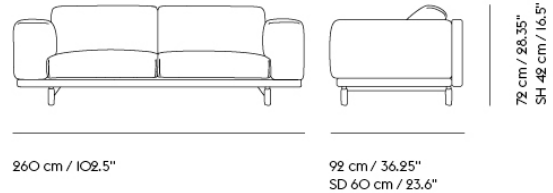

Colli |
Shipper Colli |
Gross Weight (kg) 109
Net Weight (kg) 104

Item No.	Color	Net Price	Recommended Retail Price	Lead Time
Ready-To-Ship				
10027-13	Vancouver 13/Oak	EUR 3.105,00	EUR 3.695,00	-
10272-1042_GRAP	Wooly 1042/Oak	EUR 3.105,00	EUR 3.695,00	-
10023-457	Hallingdal 457/Oak ***	EUR 3.609,20	EUR 4.295,00	-
Made-To-Order				
70626	Ocean - Color 3, 21, 32, 50, 52, 80 & 601	EUR 3.105,00	EUR 3.695,00	6 weeks
10021	Remix - All Colors	EUR 3.105,00	EUR 3.695,00	6 weeks
10027	Vancouver - Color 4, 8, 10, 12, 13 & 14	EUR 3.105,00	EUR 3.695,00	8 weeks
10272	Wooly - All Colors	EUR 3.105,00	EUR 3.695,00	6 weeks
10271	Fiord - All Colors	EUR 3.525,20	EUR 4.195,00	6 weeks
10020	Rime - All Colors	EUR 3.525,20	EUR 4.195,00	6 weeks
10024	Steelcut - All Colors	EUR 3.525,20	EUR 4.195,00	6 weeks
10022	Steelcut Trio - All Colors	EUR 3.525,20	EUR 4.195,00	6 weeks
10023	Hallingdal - All Colors	EUR 3.609,20	EUR 4.295,00	6 weeks
70618	Clay - Color 1, 3, 6, 7, 9, 10, 12, 13, 14, 15 & 17	EUR 4.242,90	EUR 5.049,00	6 weeks
10273	Vidar - All Colors	EUR 4.242,90	EUR 5.049,00	6 weeks
Extras				
09985	Sofa Legs for Rest Sofa 2 and 3-Seater - Grey	EUR 116,80	EUR 139,00	-
09986	Sofa Legs for Rest Sofa 2 and 3-Seater - Black	EUR 116,80	EUR 139,00	-
00338	Test Sample - Textile	EUR 1.680,70	EUR 2.000,00	6 weeks