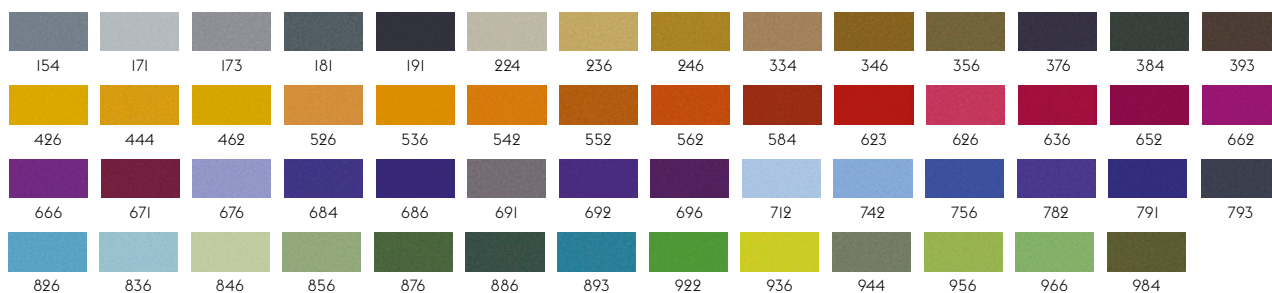

DIVINA BY KVADRAT

Designer: Finn Sködt.
Composition: 100% new wool.
Durability: 45.000 Martindale / Lightfastness 5-6.
Sustainability: Complies with both EU ecolabel "The Flower" and Greenguard Gold Certification.

106