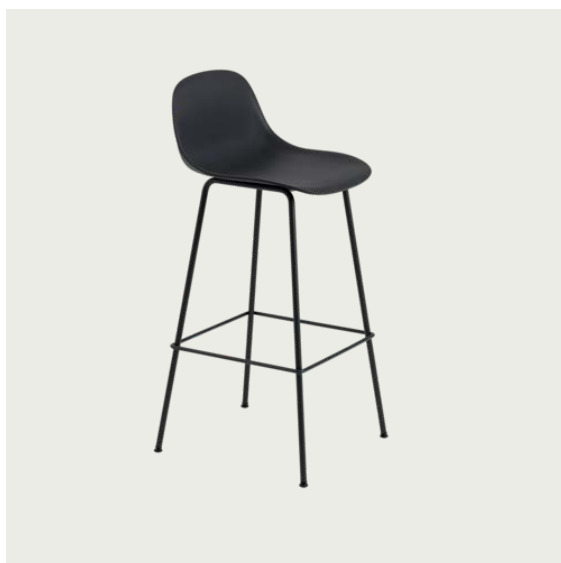

FIBER BAR STOOL / TUBE BASE - WITH BACKREST

Colli	1
Shipper Colli	1
Gross Weight (kg)	8.2
Net Weight (kg)	6.2
Base color options	Black, Dusty Green, Grey or White

Item No.	Color	Net Price	Recommended Retail Price	Lead Time
Ready-To-Ship				
23710	Black/Black	EUR 226,10	EUR 269,00	-
23711	Grey/Grey	EUR 226,10	EUR 269,00	-
23714	Natural White/White	EUR 226,10	EUR 269,00	-
23725-BLK_COGN	Refine Leather Cognac/Black	EUR 595,80	EUR 709,00	-
Made-To-Order				
23712	Dusty Green/Dusty Green	EUR 226,10	EUR 269,00	4 weeks
23713	Ochre/Black	EUR 226,10	EUR 269,00	4 weeks
58176	Ocean - Color 3, 21, 32, 50, 52, 80 & 601	EUR 399,20	EUR 475,00	4 weeks
23720	Remix - All Colors	EUR 399,20	EUR 475,00	4 weeks
70275	Wooly - All Colors	EUR 399,20	EUR 475,00	4 weeks
23728	Canvas - All Colors	EUR 441,20	EUR 525,00	4 weeks
23727	Clara - All Colors	EUR 441,20	EUR 525,00	4 weeks
55029	Hero - All Colors	EUR 441,20	EUR 525,00	4 weeks
23721	Steelcut - All Colors	EUR 441,20	EUR 525,00	4 weeks
23722	Steelcut Trio - All Colors	EUR 441,20	EUR 525,00	4 weeks
23724	Divina - All Colors	EUR 469,70	EUR 559,00	4 weeks
23729	Divina MD - All Colors	EUR 469,70	EUR 559,00	4 weeks
23730	Divina Melange - All Colors	EUR 469,70	EUR 559,00	4 weeks
23723	Hallingdal - All Colors	EUR 469,70	EUR 559,00	4 weeks
55146	Balder - All Colors	EUR 483,20	EUR 575,00	4 weeks
58018	Clay - Color 1, 3, 6, 7, 9, 10, 12, 13, 14, 15 & 17	EUR 483,20	EUR 575,00	4 weeks