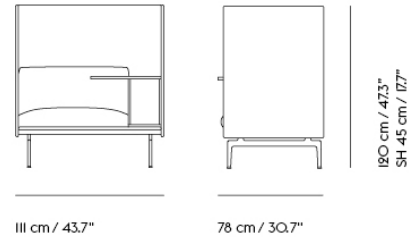

OUTLINE HIGHBACK WORK / RIGHT - BLACK BASE - SH: 45CM / 17.7"

Colli	1
Shipper Colli	1
Gross Weight (kg)	83
Net Weight (kg)	74
Please note	That this product features a table on the right-hand side when facing the product from the front.

Item No.	Color	Net Price	Recommended Retail Price	Lead Time
Made-To-Order				
68590	Ocean - Color 3, 21, 32, 50, 52, 80 & 601	EUR 3.441,20	EUR 4.095,00	6 weeks
73228	Remix - All Colors	EUR 3.441,20	EUR 4.095,00	6 weeks
73214	Vancouver - Color 4, 8, 10, 12, 13 & 14	EUR 3.441,20	EUR 4.095,00	8 weeks
73232	Canvas - All Colors	EUR 3.738,70	EUR 4.449,00	6 weeks
73230	Clara - All Colors	EUR 3.738,70	EUR 4.449,00	6 weeks
73216	Fiord - All Colors	EUR 3.738,70	EUR 4.449,00	6 weeks
73226	Rime - All Colors	EUR 3.738,70	EUR 4.449,00	6 weeks
73222	Steelcut - All Colors	EUR 3.738,70	EUR 4.449,00	6 weeks
73220	Steelcut Trio - All Colors	EUR 3.738,70	EUR 4.449,00	6 weeks
73234	Divina - All Colors	EUR 4.158,80	EUR 4.949,00	6 weeks
73236	Divina MD - All Colors	EUR 4.158,80	EUR 4.949,00	6 weeks
73238	Divina Melange - All Colors	EUR 4.158,80	EUR 4.949,00	6 weeks
73224	Hallingdal - All Colors	EUR 4.158,80	EUR 4.949,00	6 weeks
73254	Balder - All Colors	EUR 4.242,90	EUR 5.049,00	6 weeks
68358	Clay - Color 1, 3, 6, 7, 9, 10, 12, 13, 14, 15 & 17	EUR 4.242,90	EUR 5.049,00	6 weeks
73256	Twill Weave - All Colors	EUR 4.242,90	EUR 5.049,00	6 weeks
73252	Vidar - All Colors	EUR 4.242,90	EUR 5.049,00	6 weeks
73246	Easy Leather - All Colors	EUR 5.419,30	EUR 6.449,00	6 weeks
73218	Refine Leather - All Colors	EUR 6.175,60	EUR 7.349,00	6 weeks
73240	Endure Leather - All Colors	EUR 6.634,50	EUR 7.895,00	6 weeks

Extras