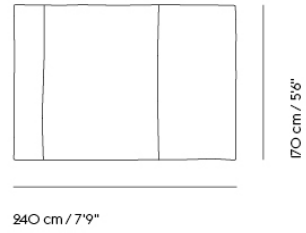

Colli 1
Shipper Colli 1
Gross Weight (kg) 7.8
Net Weight (kg) 7.8

Item No.	Color	Net Price	Recommended Retail Price	Lead Time
Ready-To-Ship				
18064	Blue	EUR 562,20	EUR 669,00	-
18066	Dark Green	EUR 562,20	EUR 669,00	-
18063	Dark Grey	EUR 562,20	EUR 669,00	-
18067	Taupe	EUR 562,20	EUR 669,00	-