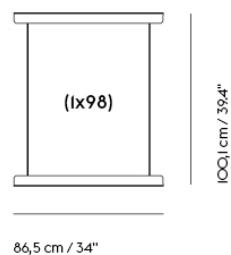

IN SITU MODULAR SOFA / FRAME SECTION (1 X 98)

Colli	1
Shipper Colli	1
Gross Weight (kg)	15.4
Net Weight (kg)	13.16

Item No.	Color	Net Price	Recommended Retail Price	Lead Time
Ready-To-Ship				
41556	Black - 1 x 98	EUR 172,30	EUR 205,00	-