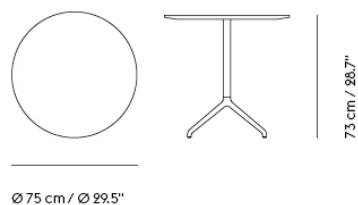

STILL CAFÉ TABLE / Ø 75 H: 73 CM / Ø 29.5 H: 28.7"

Colli	1
Shipper Colli	2
Gross Weight (kg)	17.1
Net Weight (kg)	12.152
Base color options	Black, White

Item No.	Color	Net Price	Recommended Retail Price	Lead Time
Ready-To-Ship				
65534	Black Nanolaminate/Black	EUR 478,20	EUR 569,00	-
65533	Black Nanolaminate/White	EUR 478,20	EUR 569,00	-
65532	White Nanolaminate/Black	EUR 478,20	EUR 569,00	-
65531	White Nanolaminate/White	EUR 478,20	EUR 569,00	-
Made-To-Order				
65536	Black Linoleum/Black	EUR 478,20	EUR 569,00	6 weeks
65535	Black Linoleum/White	EUR 478,20	EUR 569,00	6 weeks