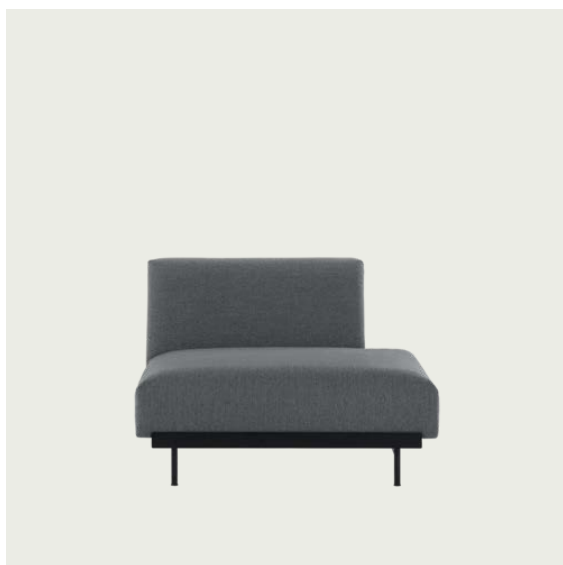

IN SITU MODULAR SOFA / RIGHT OPEN-ENDED MODULE (G98)

Colli	1
Shipper Colli	1
Gross Weight (kg)	36.4
Net Weight (kg)	25.13
Please note	This product features an open end on the right-hand side when facing the product from the front.
Please note	This variant is a Seating Module only and does not include a Frame Section.

Item No.	Color	Net Price	Recommended Retail Price	Lead Time
Ready-To-Ship				
41135-80	Ocean 80	EUR 1.049,60	EUR 1.249,00	-
41126-12	Clay 12	EUR 1.256,30	EUR 1.495,00	-
Made-To-Order				
41135	Ocean - Color 3, 21, 32, 50, 52, 80 & 601	EUR 1.049,60	EUR 1.249,00	6 weeks
41144	Fiord - All Colors	EUR 1.133,60	EUR 1.349,00	6 weeks
41162	Divina - All Colors	EUR 1.217,60	EUR 1.449,00	6 weeks
41171	Divina MD - All Colors	EUR 1.217,60	EUR 1.449,00	6 weeks
41180	Divina Melange - All Colors	EUR 1.217,60	EUR 1.449,00	6 weeks
41153	Hallingdal - All Colors	EUR 1.217,60	EUR 1.449,00	6 weeks
41126	Clay - Color 1, 3, 6, 7, 9, 10, 12, 13, 14, 15 & 17	EUR 1.256,30	EUR 1.495,00	6 weeks
41189	Vidar - All Colors	EUR 1.256,30	EUR 1.495,00	6 weeks
COM/COL & Specials				
41234	COM - Textile	EUR 1.133,60	EUR 1.349,00	6-12 weeks