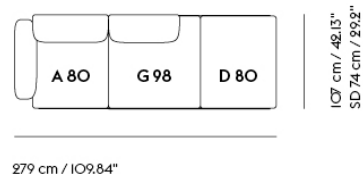

IN SITU MODULAR SOFA / 3-SEATER - CONFIGURATION 5

Colli	1
Shipper Colli	4
Gross Weight (kg)	128.4
Net Weight (kg)	94.5

Item No.	Color	Net Price	Recommended Retail Price	Lead Time
Ready-To-Ship				
41941	Frame and Module - Ocean 80/Black	EUR 3.318,50	EUR 3.949,00	-
41911	Frame and Module - Clay 12/Black	EUR 3.861,30	EUR 4.595,00	-