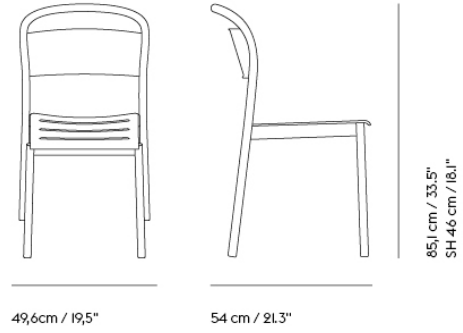

Colli |
Shipper Colli |
Gross Weight (kg) 10.55
Net Weight (kg) 8.05

Item No.	Color	Net Price	Recommended Retail Price	Lead Time
Ready-To-Ship				
30980	Black	EUR 259,70	EUR 309,00	-
30983	Burnt Orange	EUR 259,70	EUR 309,00	-
30982	Dark Green	EUR 259,70	EUR 309,00	-
30981	Off-White	EUR 259,70	EUR 309,00	-