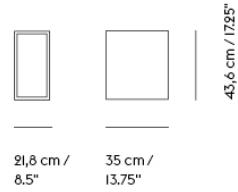

Colli 1
Shipper Colli 1
Gross Weight (kg) 8.9
Net Weight (kg) 6.5

Item No.	Color	Net Price	Recommended Retail Price	Lead Time
Ready-To-Ship				
15632	Light Grey	EUR 113,40	EUR 135,00	-
15766	Midnight Blue	EUR 113,40	EUR 135,00	-
15602	White	EUR 113,40	EUR 135,00	-
15612	Oak	EUR 125,20	EUR 149,00	-