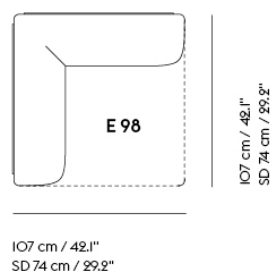

IN SITU MODULAR SOFA / CORNER MODULE (E98)

Colli	1
Shipper Colli	1
Gross Weight (kg)	45.8
Net Weight (kg)	34.68
Please note	This variant is a Seating Module only and does not include a Frame Section.

Item No.	Color	Net Price	Recommended Retail Price	Lead Time
Ready-To-Ship				
41133-80	Ocean 80	EUR 1.424,40	EUR 1.695,00	-
41124-12	Clay 12	EUR 1.721,80	EUR 2.049,00	-
Made-To-Order				
41133	Ocean - Color 3, 21, 32, 50, 52, 80 & 601	EUR 1.424,40	EUR 1.695,00	6 weeks
41142	Fiord - All Colors	EUR 1.592,40	EUR 1.895,00	6 weeks
41160	Divina - All Colors	EUR 1.637,80	EUR 1.949,00	6 weeks
41169	Divina MD - All Colors	EUR 1.637,80	EUR 1.949,00	6 weeks
41178	Divina Melange - All Colors	EUR 1.637,80	EUR 1.949,00	6 weeks
41151	Hallingdal - All Colors	EUR 1.637,80	EUR 1.949,00	6 weeks
41124	Clay - Color 1, 3, 6, 7, 9, 10, 12, 13, 14, 15 & 17	EUR 1.721,80	EUR 2.049,00	6 weeks
41187	Vidar - All Colors	EUR 1.721,80	EUR 2.049,00	6 weeks
COM/COL & Specials				
41232	COM - Textile	EUR 1.592,40	EUR 1.895,00	6-12 weeks