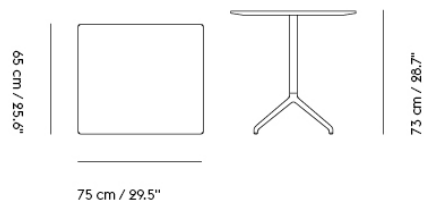

STILL CAFÉ TABLE / 75 X 65 H: 73 CM / 29.5 X 25.6 H: 28.7"

Colli	1
Shipper Colli	2
Gross Weight (kg)	18.3
Net Weight (kg)	13.352
Base color options	Black, White

Item No.	Color	Net Price	Recommended Retail Price	Lead Time
Ready-To-Ship				
65504	Black Nanolaminate/Black	EUR 478,20	EUR 569,00	-
65503	Black Nanolaminate/White	EUR 478,20	EUR 569,00	-
65502	White Nanolaminate/Black	EUR 478,20	EUR 569,00	-
65501	White Nanolaminate/White	EUR 478,20	EUR 569,00	-
Made-To-Order				
65506	Black Linoleum/Black	EUR 478,20	EUR 569,00	6 weeks
65505	Black Linoleum/White	EUR 478,20	EUR 569,00	6 weeks