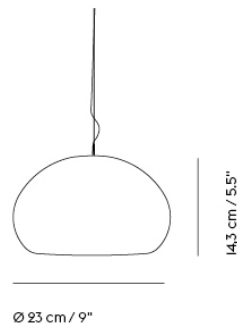

Item No.	Color	Net Price	Recommended Retail Price	Lead Time
Ready-To-Ship				
15401	Opal White - Large	EUR 293,30	EUR 349,00	-
Extras				
15804	Ambit / Fluid / Rime Ø12+25 Cord - White (per linear meter)	EUR 5,00	EUR 6,00	-
21100	Dimmable Bulb for Fluid and Grain Pendant Lamp-	EUR 16,80	EUR 20,00	-
24052	Ceiling Cap for wire suspension lamps - White	EUR 25,20	EUR 30,00	-