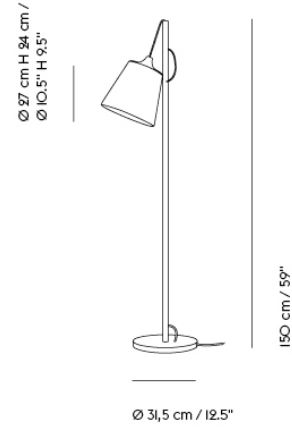

PULL FLOOR LAMP

Colli 1
Shipper Colli 1
Gross Weight (kg) 7
Net Weight (kg) 3

Item No.	Color	Net Price	Recommended Retail Price	Lead Time
Ready-To-Ship				
12045	Grey/White	EUR 449,60	EUR 535,00	-
12044	Oak/White	EUR 449,60	EUR 535,00	-