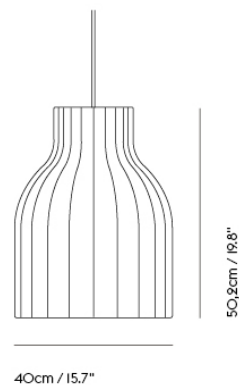

STRAND PENDANT LAMP / OPEN Ø 40 CM / 16"

Colli	1
Shipper Colli	1
Gross Weight (kg)	3.78
Net Weight (kg)	2.1

Item No.	Color	Net Price	Recommended Retail Price	Lead Time
Ready-To-Ship				
22451	White - Open	EUR 360,50	EUR 429,00	-