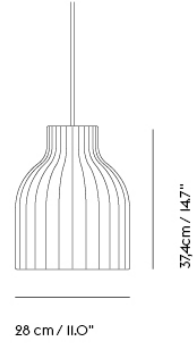

**STRAND PENDANT LAMP / OPEN - Ø 28
CM / 11"**

Colli 1
Shipper Colli 1
Gross Weight (kg) 2.58
Net Weight (kg) 1.5

Item No.	Color	Net Price	Recommended Retail Price	Lead Time
Ready-To-Ship				
22450	White - Open	EUR 281,50	EUR 335,00	-