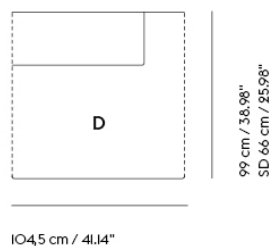

CONNECT SOFT MODULAR SOFA / RIGHT OPEN-ENDED (D)

Colli	1
Shipper Colli	1
Gross Weight (kg)	46
Net Weight (kg)	34.3
Please note	This product features an open end on the right-hand side when facing the product from the front.

Item No.	Color	Net Price	Recommended Retail Price	Lead Time
Ready-To-Ship				
94512-128	Re-wool 128	EUR 1.424,40	EUR 1.695,00	-
94620-12	Clay 12	EUR 1.553,80	EUR 1.849,00	-
Made-To-Order				
94638	Ocean - Color 3, 21, 32, 50, 52, 80 & 60I	EUR 1.301,70	EUR 1.549,00	6 weeks
94521	Remix - All Colors	EUR 1.301,70	EUR 1.549,00	6 weeks
94629	Vancouver - Color 4, 8, 10, 12, 13 & 14	EUR 1.301,70	EUR 1.549,00	6 weeks
94566	Canvas - All Colors	EUR 1.424,40	EUR 1.695,00	6 weeks
94575	Clara - All Colors	EUR 1.424,40	EUR 1.695,00	6 weeks
94539	Fiord - All Colors	EUR 1.424,40	EUR 1.695,00	6 weeks
94512	Re-wool - All Colors	EUR 1.424,40	EUR 1.695,00	6 weeks
94530	Rime - All Colors	EUR 1.424,40	EUR 1.695,00	6 weeks
94548	Steelcut - All Colors	EUR 1.424,40	EUR 1.695,00	6 weeks
94557	Steelcut Trio - All Colors	EUR 1.424,40	EUR 1.695,00	6 weeks
94593	Divina - All Colors	EUR 1.469,70	EUR 1.749,00	6 weeks
94602	Divina MD - All Colors	EUR 1.469,70	EUR 1.749,00	6 weeks
94611	Divina Melange - All Colors	EUR 1.469,70	EUR 1.749,00	6 weeks
94584	Hallingdal - All Colors	EUR 1.469,70	EUR 1.749,00	6 weeks
94503	Balder - All Colors	EUR 1.553,80	EUR 1.849,00	6 weeks
94620	Clay - Color 1, 3, 6, 7, 9, 10, 12, 13, 14, 15 & 17	EUR 1.553,80	EUR 1.849,00	6 weeks