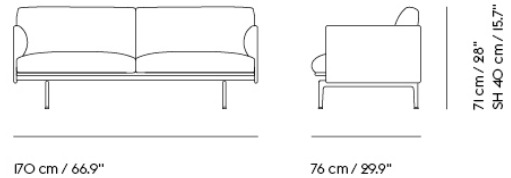

OUTLINE STUDIO SOFA / 170CM / 66.9" - POLISHED ALUMINUM BASE

Colli	1
Shipper Colli	1
Gross Weight (kg)	50
Net Weight (kg)	50

Item No.	Color	Net Price	Recommended Retail Price	Lead Time
Made-To-Order				
68593	Ocean - Color 3, 21, 32, 50, 52, 80 & 601	EUR 2.600,80	EUR 3.095,00	6 weeks
69340	Remix - All Colors	EUR 2.600,80	EUR 3.095,00	6 weeks
69333	Vancouver - Color 4, 8, 10, 12, 13 & 14	EUR 2.600,80	EUR 3.095,00	8 weeks
69342	Canvas - All Colors	EUR 3.021,00	EUR 3.595,00	6 weeks
69341	Clara - All Colors	EUR 3.021,00	EUR 3.595,00	6 weeks
69334	Fiord - All Colors	EUR 3.021,00	EUR 3.595,00	6 weeks
69339	Rime - All Colors	EUR 3.021,00	EUR 3.595,00	6 weeks
69337	Steelcut - All Colors	EUR 3.021,00	EUR 3.595,00	6 weeks
69336	Steelcut Trio - All Colors	EUR 3.021,00	EUR 3.595,00	6 weeks
69343	Divina - All Colors	EUR 3.189,10	EUR 3.795,00	6 weeks
69344	Divina MD - All Colors	EUR 3.189,10	EUR 3.795,00	6 weeks
69345	Divina Melange - All Colors	EUR 3.189,10	EUR 3.795,00	6 weeks
69338	Hallingdal - All Colors	EUR 3.189,10	EUR 3.795,00	6 weeks
69353	Balder - All Colors	EUR 3.273,10	EUR 3.895,00	6 weeks
68361	Clay - Color 1, 3, 6, 7, 9, 10, 12, 13, 14, 15 & 17	EUR 3.273,10	EUR 3.895,00	6 weeks
69354	Twill Weave - All Colors	EUR 3.273,10	EUR 3.895,00	6 weeks
69352	Vidar - All Colors	EUR 3.273,10	EUR 3.895,00	6 weeks
69349	Easy Leather - All Colors	EUR 3.906,70	EUR 4.649,00	6 weeks
69335	Refine Leather - All Colors	EUR 4.495,00	EUR 5.349,00	6 weeks
69346	Endure Leather - All Colors	EUR 5.205,90	EUR 6.195,00	6 weeks

Extras