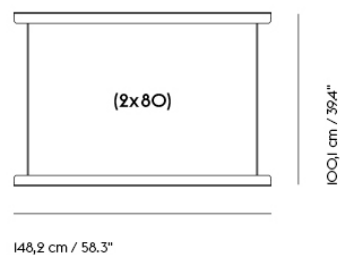

IN SITU MODULAR SOFA / FRAME SECTION (2 X 80)

Colli	1
Shipper Colli	1
Gross Weight (kg)	21.9
Net Weight (kg)	18.24

Item No.	Color	Net Price	Recommended Retail Price	Lead Time
Ready-To-Ship				
41557	Black - 2 x 80	EUR 340,30	EUR 405,00	-