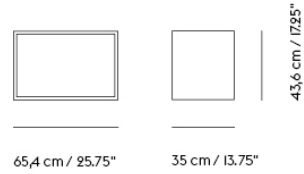

Colli 1
Shipper Colli 1
Gross Weight (kg) 14.5
Net Weight (kg) 11.2

Item No.	Color	Net Price	Recommended Retail Price	Lead Time
Ready-To-Ship				
15620	Grey ***	EUR 167,20	EUR 199,00	-
15630	Light Grey	EUR 167,20	EUR 199,00	-
15764	Midnight Blue	EUR 167,20	EUR 199,00	-
15600	White	EUR 167,20	EUR 199,00	-
15610	Oak	EUR 175,60	EUR 209,00	-