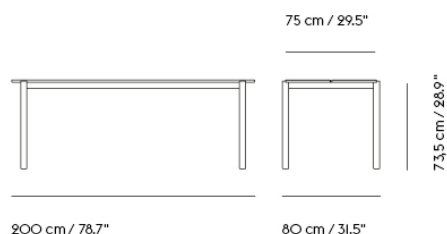

LINEAR STEEL TABLE / 200 X 75CM / 78.7 X 29.5"

Colli	1
Shipper Colli	3
Gross Weight (kg)	58.35
Net Weight (kg)	51

Item No.	Color	Net Price	Recommended Retail Price	Lead Time
Ready-To-Ship				
31034	Black	EUR 1.088,20	EUR 1.295,00	-
31037	Burnt Orange	EUR 1.088,20	EUR 1.295,00	-
31036	Dark Green	EUR 1.088,20	EUR 1.295,00	-
31035	Off-White	EUR 1.088,20	EUR 1.295,00	-
Extras				
30973	Glides for Linear Steel Table and Bench	EUR 11,80	EUR 14,00	-
30974	Linear Steel Set Screws	EUR 19,30	EUR 23,00	-
30975	Linear Steel Ground Mounting Kit	EUR 79,80	EUR 95,00	-