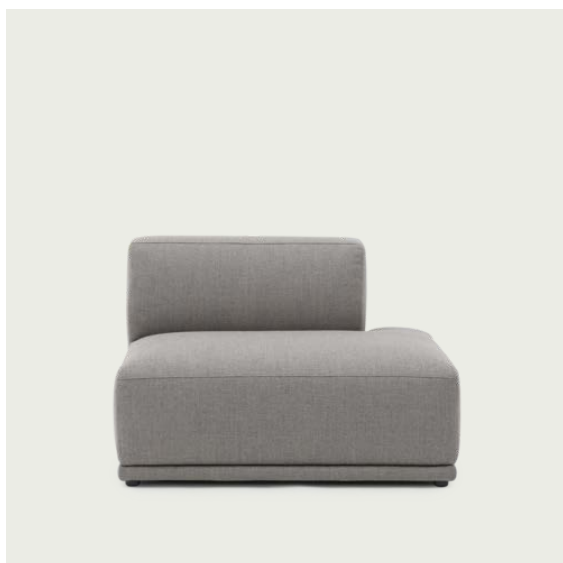

CONNECT SOFT MODULAR SOFA / RIGHT OPEN-ENDED (D)

Colli	1
Shipper Colli	1
Gross Weight (kg)	46
Net Weight (kg)	34.3
Please note	This product features an open end on the right-hand side when facing the product from the front.

Item No.	Color	Net Price	Recommended Retail Price	Lead Time
Ready-To-Ship				
94512-128	Re-wool 128	EUR 1.424,40	EUR 1.695,00	-
94620-12	Clay 12	EUR 1.553,80	EUR 1.849,00	-
Made-To-Order				
94638	Ocean - Color 3, 21, 32, 50, 52, 80 & 60I	EUR 1.301,70	EUR 1.549,00	6 weeks
94521	Remix - All Colors	EUR 1.301,70	EUR 1.549,00	6 weeks
94629	Vancouver - Color 4, 8, 10, 12, 13 & 14	EUR 1.301,70	EUR 1.549,00	6 weeks
94566	Canvas - All Colors	EUR 1.424,40	EUR 1.695,00	6 weeks
94575	Clara - All Colors	EUR 1.424,40	EUR 1.695,00	6 weeks
94539	Fiord - All Colors	EUR 1.424,40	EUR 1.695,00	6 weeks
94512	Re-wool - All Colors	EUR 1.424,40	EUR 1.695,00	6 weeks
94530	Rime - All Colors	EUR 1.424,40	EUR 1.695,00	6 weeks
94548	Steelcut - All Colors	EUR 1.424,40	EUR 1.695,00	6 weeks
94557	Steelcut Trio - All Colors	EUR 1.424,40	EUR 1.695,00	6 weeks
94593	Divina - All Colors	EUR 1.469,70	EUR 1.749,00	6 weeks
94602	Divina MD - All Colors	EUR 1.469,70	EUR 1.749,00	6 weeks
94611	Divina Melange - All Colors	EUR 1.469,70	EUR 1.749,00	6 weeks
94584	Hallingdal - All Colors	EUR 1.469,70	EUR 1.749,00	6 weeks
94503	Balder - All Colors	EUR 1.553,80	EUR 1.849,00	6 weeks
94620	Clay - Color 1, 3, 6, 7, 9, 10, 12, 13, 14, 15 & 17	EUR 1.553,80	EUR 1.849,00	6 weeks