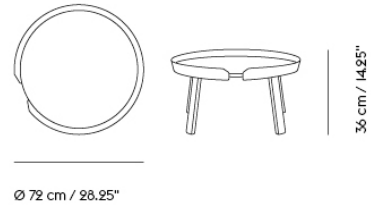

Colli 1
Shipper Colli 1
Gross Weight (kg) 7.06
Net Weight (kg) 5.92

Item No.	Color	Net Price	Recommended Retail Price	Lead Time
Ready-To-Ship				
60035	Anthracite	EUR 558,80	EUR 665,00	-
60031	Ash	EUR 558,80	EUR 665,00	-
60033	Black	EUR 558,80	EUR 665,00	-
60037	Dark Green	EUR 558,80	EUR 665,00	-
60036	Dusty Green	EUR 558,80	EUR 665,00	-
60034	Grey	EUR 558,80	EUR 665,00	-
60032	Oak	EUR 558,80	EUR 665,00	-
60039	Stained Dark Brown	EUR 558,80	EUR 665,00	-
60038	White	EUR 558,80	EUR 665,00	-
COM/COL & Specials				
60040	Special Color	EUR 584,00	EUR 695,00	>MOQ: 100 8 weeks