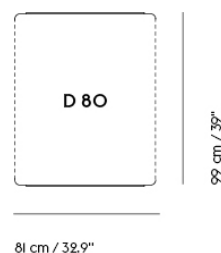

IN SITU MODULAR SOFA / OTTOMAN MODULE (D80)

Colli	1
Shipper Colli	1
Gross Weight (kg)	18.1
Net Weight (kg)	11.9

Please note This variant is a Seating Module only and does not include a Frame Section.

Item No.	Color	Net Price	Recommended Retail Price	Lead Time
Ready-To-Ship				
41132-80	Ocean 80	EUR 520,20	EUR 619,00	-
41123-12	Clay 12	EUR 634,50	EUR 755,00	-
Made-To-Order				
41132	Ocean - Color 3, 21, 32, 50, 52, 80 & 601	EUR 520,20	EUR 619,00	6 weeks
41141	Fiord - All Colors	EUR 575,60	EUR 685,00	6 weeks
41159	Divina - All Colors	EUR 600,80	EUR 715,00	6 weeks
41168	Divina MD - All Colors	EUR 600,80	EUR 715,00	6 weeks
41177	Divina Melange - All Colors	EUR 600,80	EUR 715,00	6 weeks
41150	Hallingdal - All Colors	EUR 600,80	EUR 715,00	6 weeks
41123	Clay - Color 1, 3, 6, 7, 9, 10, 12, 13, 14, 15 & 17	EUR 634,50	EUR 755,00	6 weeks
41186	Vidar - All Colors	EUR 634,50	EUR 755,00	6 weeks
COM/COL & Specials				
41231	COM - Textile	EUR 575,60	EUR 685,00	6-12 weeks