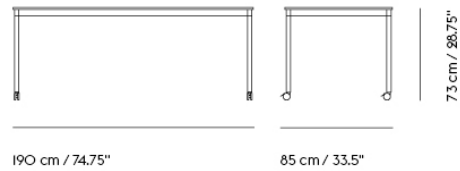

BASE TABLE / WITH CASTORS / 190 X 85 CM / 74.8 X 33.5"

Colli	1
Shipper Colli	2
Gross Weight (kg)	33.9
Net Weight (kg)	28.09
Base color options	White, Black

Item No.	Color	Net Price	Recommended Retail Price	Lead Time
Made-To-Order				
64433	Black Laminate/Black ABS/Black	EUR 1.133,60	EUR 1.349,00	6 weeks
64553	Black Laminate/Black ABS/White	EUR 1.133,60	EUR 1.349,00	6 weeks
64448	Black Laminate/Plywood/Black	EUR 1.133,60	EUR 1.349,00	6 weeks
64568	Black Laminate/Plywood/White	EUR 1.133,60	EUR 1.349,00	6 weeks
64523	White Laminate/Plywood/Black	EUR 1.133,60	EUR 1.349,00	6 weeks
64643	White Laminate/Plywood/White	EUR 1.133,60	EUR 1.349,00	6 weeks
64508	White Laminate/White ABS/Black	EUR 1.133,60	EUR 1.349,00	6 weeks
64628	White Laminate/White ABS/White	EUR 1.133,60	EUR 1.349,00	6 weeks
64478	Black Nanolaminate/Plywood/Black	EUR 1.592,40	EUR 1.895,00	6 weeks
64598	Black Nanolaminate/Plywood/White	EUR 1.592,40	EUR 1.895,00	6 weeks
64538	White Nanolaminate/Plywood/Black	EUR 1.592,40	EUR 1.895,00	6 weeks
64658	White Nanolaminate/Plywood/White	EUR 1.592,40	EUR 1.895,00	6 weeks
64460	Black Linoleum/Plywood/Black	EUR 1.301,70	EUR 1.549,00	6 weeks
64592	Black Linoleum/Plywood/White	EUR 1.301,70	EUR 1.549,00	6 weeks
64493	Lacquered Oak Veneer/Plywood/Black	EUR 1.553,80	EUR 1.849,00	6 weeks
64613	Lacquered Oak Veneer/Plywood/White	EUR 1.553,80	EUR 1.849,00	6 weeks