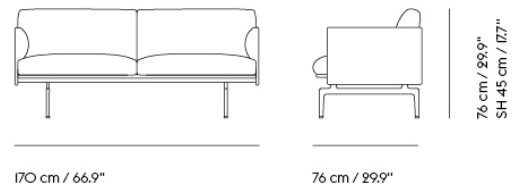

OUTLINE STUDIO SOFA / 170CM / 66.9" - POLISHED ALUMINUM BASE - SH: 45CM / 17.7"

Colli	1
Shipper Colli	1
Gross Weight (kg)	50
Net Weight (kg)	50

Item No.	Color	Net Price	Recommended Retail Price	Lead Time
Made-To-Order				
68594	Ocean - Color 3, 21, 32, 50, 52, 80 & 601	EUR 2.600,80	EUR 3.095,00	6 weeks
73657	Remix - All Colors	EUR 2.600,80	EUR 3.095,00	6 weeks
73650	Vancouver - Color 4, 8, 10, 12, 13 & 14	EUR 2.600,80	EUR 3.095,00	8 weeks
73659	Canvas - All Colors	EUR 3.021,00	EUR 3.595,00	6 weeks
73658	Clara - All Colors	EUR 3.021,00	EUR 3.595,00	6 weeks
73651	Fiord - All Colors	EUR 3.021,00	EUR 3.595,00	6 weeks
73656	Rime - All Colors	EUR 3.021,00	EUR 3.595,00	6 weeks
73654	Steelcut - All Colors	EUR 3.021,00	EUR 3.595,00	6 weeks
73653	Steelcut Trio - All Colors	EUR 3.021,00	EUR 3.595,00	6 weeks
73660	Divina - All Colors	EUR 3.189,10	EUR 3.795,00	6 weeks
73661	Divina MD - All Colors	EUR 3.189,10	EUR 3.795,00	6 weeks
73662	Divina Melange - All Colors	EUR 3.189,10	EUR 3.795,00	6 weeks
73655	Hallingdal - All Colors	EUR 3.189,10	EUR 3.795,00	6 weeks
73670	Balder - All Colors	EUR 3.273,10	EUR 3.895,00	6 weeks
68362	Clay - Color 1, 3, 6, 7, 9, 10, 12, 13, 14, 15 & 17	EUR 3.273,10	EUR 3.895,00	6 weeks
73671	Twill Weave - All Colors	EUR 3.273,10	EUR 3.895,00	6 weeks
73669	Vidar - All Colors	EUR 3.273,10	EUR 3.895,00	6 weeks
73666	Easy Leather - All Colors	EUR 3.906,70	EUR 4.649,00	6 weeks
73652	Refine Leather - All Colors	EUR 4.495,00	EUR 5.349,00	6 weeks
73663	Endure Leather - All Colors	EUR 5.205,90	EUR 6.195,00	6 weeks

Extras