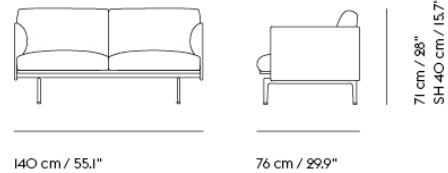

OUTLINE STUDIO SOFA / 140CM / 55.1" - BLACK BASE

Colli	1
Shipper Colli	1
Gross Weight (kg)	41
Net Weight (kg)	36

Item No.	Color	Net Price	Recommended Retail Price	Lead Time
Made-To-Order				
68607	Ocean - Color 3, 21, 32, 50, 52, 80 & 601	EUR 2.264,70	EUR 2.695,00	6 weeks
26838	Remix - All Colors	EUR 2.264,70	EUR 2.695,00	6 weeks
26831	Vancouver - Color 4, 8, 10, 12, 13 & 14	EUR 2.264,70	EUR 2.695,00	8 weeks
26840	Canvas - All Colors	EUR 2.646,20	EUR 3.149,00	6 weeks
26839	Clara - All Colors	EUR 2.646,20	EUR 3.149,00	6 weeks
26832	Fiord - All Colors	EUR 2.646,20	EUR 3.149,00	6 weeks
26837	Rime - All Colors	EUR 2.646,20	EUR 3.149,00	6 weeks
26835	Steelcut - All Colors	EUR 2.646,20	EUR 3.149,00	6 weeks
26834	Steelcut Trio - All Colors	EUR 2.646,20	EUR 3.149,00	6 weeks
26841	Divina - All Colors	EUR 2.768,90	EUR 3.295,00	6 weeks
26842	Divina MD - All Colors	EUR 2.768,90	EUR 3.295,00	6 weeks
26843	Divina Melange - All Colors	EUR 2.768,90	EUR 3.295,00	6 weeks
26836	Hallingdal - All Colors	EUR 2.768,90	EUR 3.295,00	6 weeks
26852	Balder - All Colors	EUR 2.898,30	EUR 3.449,00	6 weeks
68375	Clay - Color 1, 3, 6, 7, 9, 10, 12, 13, 14, 15 & 17	EUR 2.898,30	EUR 3.449,00	6 weeks
26853	Twill Weave - All Colors	EUR 2.898,30	EUR 3.449,00	6 weeks
26850	Vidar - All Colors	EUR 2.898,30	EUR 3.449,00	6 weeks
26847	Easy Leather - All Colors	EUR 3.357,10	EUR 3.995,00	6 weeks
26833	Refine Leather - All Colors	EUR 3.906,70	EUR 4.649,00	6 weeks
26844	Endure Leather - All Colors	EUR 4.617,60	EUR 5.495,00	6 weeks

Extras