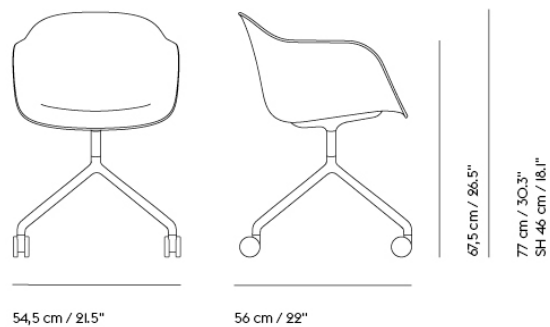

FIBER ARMCHAIR / SWIVEL BASE W. CASTORS

Colli	1
Shipper Colli	1
Net Weight (kg)	9.8
Base color options	Black, Dusty Green, Grey or Polished Aluminum with black castors. White with white castors.

Item No.	Color	Net Price	Recommended Retail Price	Lead Time
Made-To-Order				
58986	Black/Black (Recycled Plastic)	EUR 382,40	EUR 455,00	4 weeks
58988	Dusty Green/Dusty Green (Recycled Plastic)	EUR 382,40	EUR 455,00	4 weeks
58987	Grey/Grey (Recycled Plastic)	EUR 382,40	EUR 455,00	4 weeks
58990	Natural White/White (Recycled Plastic)	EUR 382,40	EUR 455,00	4 weeks
58989	Ochre/Black (Recycled Plastic)	EUR 382,40	EUR 455,00	4 weeks
58163	Ocean - Color 3, 21, 32, 50, 52, 80 & 60I	EUR 600,80	EUR 715,00	4 weeks
23090	Remix - All Colors	EUR 600,80	EUR 715,00	4 weeks
70214	Wooly - All Colors	EUR 600,80	EUR 715,00	4 weeks
23098	Canvas - All Colors	EUR 676,50	EUR 805,00	4 weeks
23097	Clara - All Colors	EUR 676,50	EUR 805,00	4 weeks
55008	Hero - All Colors	EUR 676,50	EUR 805,00	4 weeks
23091	Steelcut - All Colors	EUR 676,50	EUR 805,00	4 weeks
23092	Steelcut Trio - All Colors	EUR 676,50	EUR 805,00	4 weeks
55125	Balder - All Colors	EUR 755,50	EUR 899,00	4 weeks
58005	Clay - Color 1, 3, 6, 7, 9, 10, 12, 13, 14, 15 & 17	EUR 755,50	EUR 899,00	4 weeks
23094	Divina - All Colors	EUR 755,50	EUR 899,00	4 weeks
23099	Divina MD - All Colors	EUR 755,50	EUR 899,00	4 weeks
23100	Divina Melange - All Colors	EUR 755,50	EUR 899,00	4 weeks
23093	Hallingdal - All Colors	EUR 755,50	EUR 899,00	4 weeks
55242	Twill Weave - All Colors	EUR 755,50	EUR 899,00	4 weeks
23103	Easy Leather - All Colors	EUR 920,20	EUR 1.095,00	4 weeks
23095	Refine Leather - All Colors	EUR 965,50	EUR 1.149,00	4 weeks
23096	Endure Leather - All Colors	EUR 1.004,20	EUR 1.195,00	4 weeks