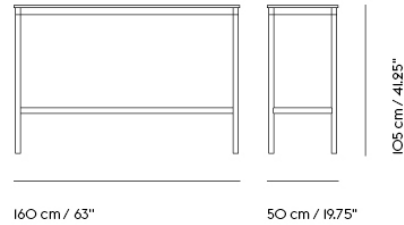

BASE HIGH TABLE / 160 X 50 H: 105 CM / 63 X 19.7 H: 41.3"

Colli	1
Shipper Colli	2
Gross Weight (kg)	36
Net Weight (kg)	30.22
Base color options	White, Black

Item No.	Color	Net Price	Recommended Retail Price	Lead Time
Made-To-Order				
63004	Black Laminate/Black ABS/Black	EUR 1.469,70	EUR 1.749,00	8 weeks
63003	Black Laminate/Black ABS/White	EUR 1.469,70	EUR 1.749,00	8 weeks
63008	Black Laminate/Plywood/Black	EUR 1.469,70	EUR 1.749,00	8 weeks
63007	Black Laminate/Plywood/White	EUR 1.469,70	EUR 1.749,00	8 weeks
63006	White Laminate/Plywood/Black	EUR 1.469,70	EUR 1.749,00	8 weeks
63005	White Laminate/Plywood/White	EUR 1.469,70	EUR 1.749,00	8 weeks
63002	White Laminate/White ABS/Black	EUR 1.469,70	EUR 1.749,00	8 weeks
63001	White Laminate/White ABS/White	EUR 1.469,70	EUR 1.749,00	8 weeks
63016	Black Nanolaminate/Plywood/Black	EUR 1.805,90	EUR 2.149,00	8 weeks
63015	Black Nanolaminate/Plywood/White	EUR 1.805,90	EUR 2.149,00	8 weeks
63014	White Nanolaminate/Plywood/Black	EUR 1.805,90	EUR 2.149,00	8 weeks
63013	White Nanolaminate/Plywood/White	EUR 1.805,90	EUR 2.149,00	8 weeks
63010	Black Linoleum/Plywood/Black	EUR 1.637,80	EUR 1.949,00	8 weeks
63009	Black Linoleum/Plywood/White	EUR 1.637,80	EUR 1.949,00	8 weeks
64781	Lacquered Oak Veneer/Plywood/Black	EUR 1.721,80	EUR 2.049,00	8 weeks
64780	Lacquered Oak Veneer/Plywood/White	EUR 1.721,80	EUR 2.049,00	8 weeks