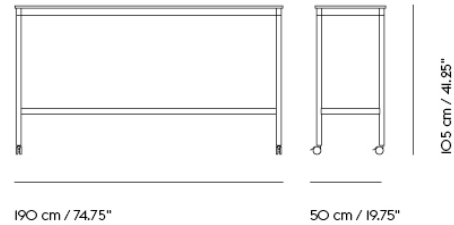

BASE HIGH TABLE / WITH CASTORS / 190 X 50 H: 105 CM / 74.8 X 19.7 H: 41.3"

Colli	1
Shipper Colli	2
Gross Weight (kg)	39
Net Weight (kg)	34.2
Base color options	White, Black

Item No.	Color	Net Price	Recommended Retail Price	Lead Time
Made-To-Order				
64304	Black Laminate/Black ABS/Black	EUR 1.637,80	EUR 1.949,00	8 weeks
64368	Black Laminate/Black ABS/White	EUR 1.637,80	EUR 1.949,00	8 weeks
64312	Black Laminate/Plywood/Black	EUR 1.637,80	EUR 1.949,00	8 weeks
64376	Black Laminate/Plywood/White	EUR 1.637,80	EUR 1.949,00	8 weeks
64352	White Laminate/Plywood/Black	EUR 1.637,80	EUR 1.949,00	8 weeks
64415	White Laminate/Plywood/White	EUR 1.637,80	EUR 1.949,00	8 weeks
64344	White Laminate/White ABS/Black	EUR 1.637,80	EUR 1.949,00	8 weeks
64408	White Laminate/White ABS/White	EUR 1.637,80	EUR 1.949,00	8 weeks
64328	Black Nanolaminate/Plywood/Black	EUR 2.180,70	EUR 2.595,00	8 weeks
64392	Black Nanolaminate/Plywood/White	EUR 2.180,70	EUR 2.595,00	8 weeks
64360	White Nanolaminate/Plywood/Black	EUR 2.180,70	EUR 2.595,00	8 weeks
64424	White Nanolaminate/Plywood/White	EUR 2.180,70	EUR 2.595,00	8 weeks
64321	Black Linoleum/Plywood/Black	EUR 1.805,90	EUR 2.149,00	8 weeks
64385	Black Linoleum/Plywood/White	EUR 1.805,90	EUR 2.149,00	8 weeks
64336	Lacquered Oak Veneer/Plywood/Black	EUR 2.058,00	EUR 2.449,00	8 weeks
64400	Lacquered Oak Veneer/Plywood/White	EUR 2.058,00	EUR 2.449,00	8 weeks