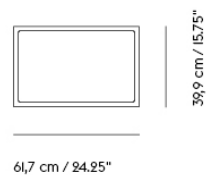

STACKED STORAGE SYSTEM / ACOUSTIC PANEL / LARGE

Colli	2
Shipper Colli	1
Gross Weight (kg)	0.6
Net Weight (kg)	0.5

Item No.	Color	Net Price	Recommended Retail Price	Lead Time
Ready-To-Ship				
83507	Aqua Mélange ***	EUR 58,00	EUR 69,00	>MOQ: 2 -
83504	Black Mélange	EUR 58,00	EUR 69,00	>MOQ: 2 -
83501	Grey Mélange	EUR 58,00	EUR 69,00	>MOQ: 2 -