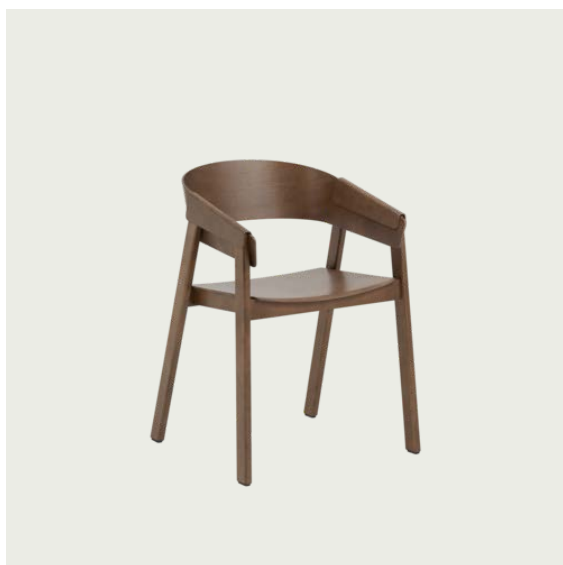

Colli	1
Shipper Colli	1
Gross Weight (kg)	6.9
Net Weight (kg)	5
Base color options	Black, Grey, Green, Oak or Stained Dark Brown

Item No.	Color	Net Price	Recommended Retail Price	Lead Time
Ready-To-Ship				
15161	Black	EUR 382,40	EUR 455,00	-
15163	Green	EUR 382,40	EUR 455,00	-
15160	Oak	EUR 382,40	EUR 455,00	-
15164	Stained Dark Brown	EUR 382,40	EUR 455,00	-
15171-GREY_123	Remix 123/Grey ***	EUR 449,60	EUR 535,00	-
15171-OAK_252	Remix 252/Oak ***	EUR 449,60	EUR 535,00	-
15171-GREN_933	Remix 933/Green ***	EUR 449,60	EUR 535,00	-
15172-BLCK_BLKCK	Refine Leather Black/Black	EUR 550,40	EUR 655,00	-
15172-STDB_BLKCK	Refine Leather Black/Stained Dark Brown	EUR 550,40	EUR 655,00	-
15172-OAK_COGN	Refine Leather Cognac/Oak	EUR 550,40	EUR 655,00	-
Made-To-Order				
69133	Ocean - Color 3, 21, 32, 50, 52, 80 & 60I	EUR 449,60	EUR 535,00	7 weeks
15171	Remix - All Colors	EUR 449,60	EUR 535,00	7 weeks
15080	Canvas - All Colors	EUR 478,20	EUR 569,00	7 weeks
15079	Clara - All Colors	EUR 478,20	EUR 569,00	7 weeks
15066	Steelcut - All Colors	EUR 478,20	EUR 569,00	7 weeks
15067	Steelcut Trio - All Colors	EUR 478,20	EUR 569,00	7 weeks
15069	Divina - All Colors	EUR 503,40	EUR 599,00	7 weeks
15070	Divina MD - All Colors	EUR 503,40	EUR 599,00	7 weeks
15078	Divina Melange - All Colors	EUR 503,40	EUR 599,00	7 weeks
15068	Hallingdal - All Colors	EUR 503,40	EUR 599,00	7 weeks