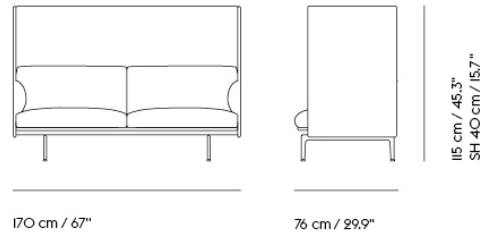

OUTLINE HIGHBACK SOFA / 2-SEATER - POLISHED ALUMINUM BASE

Colli	1
Shipper Colli	1
Gross Weight (kg)	71.6
Net Weight (kg)	71.6

Item No.	Color	Net Price	Recommended Retail Price	Lead Time
Made-To-Order				
68525	Ocean - Color 3, 21, 32, 50, 52, 80 & 60I	EUR 3.441,20	EUR 4.095,00	6 weeks
67858	Remix - All Colors	EUR 3.441,20	EUR 4.095,00	6 weeks
67851	Vancouver - Color 4, 8, 10, 12, 13 & 14	EUR 3.441,20	EUR 4.095,00	8 weeks
67860	Canvas - All Colors	EUR 3.738,70	EUR 4.449,00	6 weeks
67859	Clara - All Colors	EUR 3.738,70	EUR 4.449,00	6 weeks
67852	Fiord - All Colors	EUR 3.738,70	EUR 4.449,00	6 weeks
67857	Rime - All Colors	EUR 3.738,70	EUR 4.449,00	6 weeks
67855	Steelcut - All Colors	EUR 3.738,70	EUR 4.449,00	6 weeks
67854	Steelcut Trio - All Colors	EUR 3.738,70	EUR 4.449,00	6 weeks
67861	Divina - All Colors	EUR 4.074,80	EUR 4.849,00	6 weeks
67862	Divina MD - All Colors	EUR 4.074,80	EUR 4.849,00	6 weeks
67863	Divina Melange - All Colors	EUR 4.074,80	EUR 4.849,00	6 weeks
67856	Hallingdal - All Colors	EUR 4.074,80	EUR 4.849,00	6 weeks
67871	Balder - All Colors	EUR 4.326,90	EUR 5.149,00	6 weeks
68293	Clay - Color 1, 3, 6, 7, 9, 10, 12, 13, 14, 15 & 17	EUR 4.326,90	EUR 5.149,00	6 weeks
67872	Twill Weave - All Colors	EUR 4.326,90	EUR 5.149,00	6 weeks
67870	Vidar - All Colors	EUR 4.326,90	EUR 5.149,00	6 weeks
67867	Easy Leather - All Colors	EUR 5.503,40	EUR 6.549,00	6 weeks
67853	Refine Leather - All Colors	EUR 6.091,60	EUR 7.249,00	6 weeks
67864	Endure Leather - All Colors	EUR 6.763,90	EUR 8.049,00	6 weeks

Extras