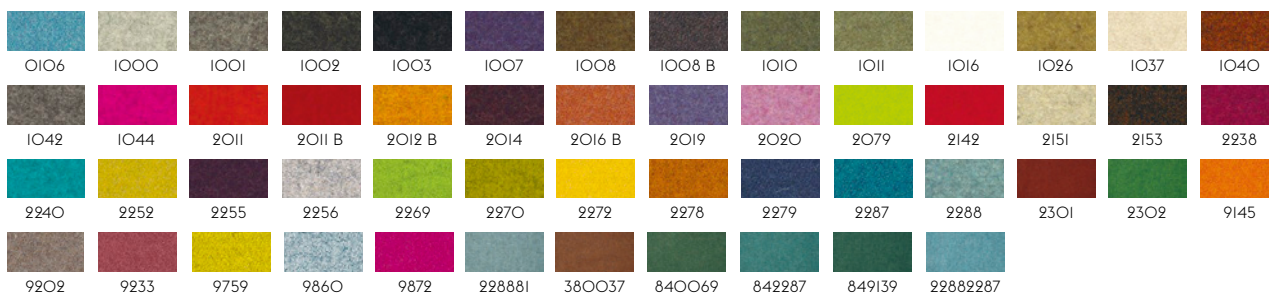

WOOLY BY NEVOTEX

Designer: Nevotex
Composition: 70% wool, 25% polyamide, 5% other fibres.
Durability: 150.000 Martindale / Lightfastness 6-8.

OO91

Wooly is woven in 70% recycled wool, sourced from leftover materials of clothing production and other wool products. One kilo of pure new wool generates 9 kilograms of carbon dioxide when produced while processing one kilo of recycled wool only generates 0.5 kilograms of carbon dioxide. Furthermore, recycled wool has a positive environmental impact due to lessened water consumption and lower energy consumption.