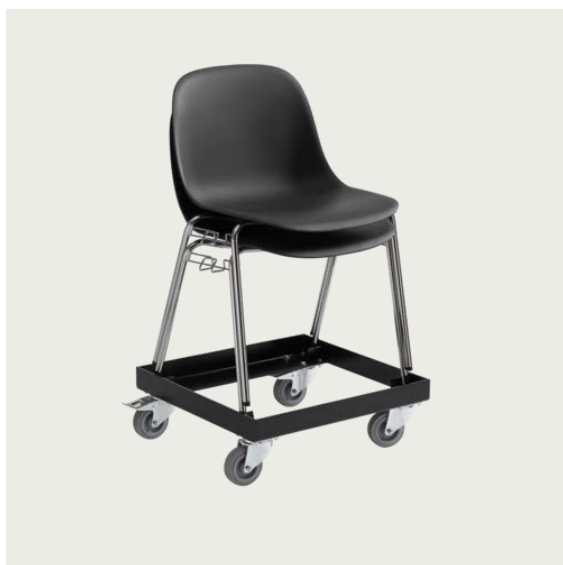

Colli 1
 Shipper Colli 1
 Gross Weight (kg) 2.55
 Net Weight (kg) 0.25

Item No.	Color	Net Price	Recommended Retail Price	Lead Time
Ready-To-Ship				
56000-133	Remix 133	EUR 58,00	EUR 69,00	-
56001-BLCK	Easy Leather Black	EUR 63,00	EUR 75,00	-