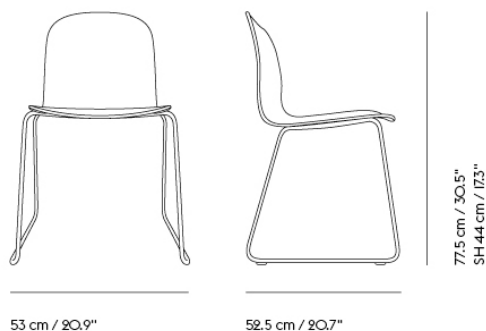

VISU CHAIR SLED BASE

Colli	2
Shipper Colli	1
Gross Weight (kg)	13.5
Net Weight (kg)	5.75
Base color options	Black, Grey or White
Stacking information	Upholstered versions: 10 on floor. 15 on trolley. Non-upholstered versions: 15 on floor. 20 on trolley.

Item No.	Color	Net Price	Recommended Retail Price	Lead Time
Ready-To-Ship				
32501	Black/Black	EUR 226,10	EUR 269,00	-
32502	Grey/Grey	EUR 226,10	EUR 269,00	-
32503	White/White	EUR 226,10	EUR 269,00	-
Made-To-Order				
32505	Stained Dark Brown/Black	EUR 234,50	EUR 279,00	7 weeks
69131	Ocean - Color 3, 21, 32, 50, 52, 80 & 601	EUR 318,50	EUR 379,00	7 weeks
11486	Remix - All Colors	EUR 318,50	EUR 379,00	7 weeks
11489	Canvas - All Colors	EUR 348,70	EUR 415,00	7 weeks
11490	Clara - All Colors	EUR 348,70	EUR 415,00	7 weeks
11487	Steelcut - All Colors	EUR 348,70	EUR 415,00	7 weeks
11488	Steelcut Trio - All Colors	EUR 348,70	EUR 415,00	7 weeks
11483	Divina - All Colors	EUR 394,10	EUR 469,00	7 weeks
11481	Divina MD - All Colors	EUR 394,10	EUR 469,00	7 weeks
11482	Divina Melange - All Colors	EUR 394,10	EUR 469,00	7 weeks
11485	Hallingdal - All Colors	EUR 394,10	EUR 469,00	7 weeks
69130	Clay - Color 1, 3, 6, 7, 9, 10, 12, 13, 14, 15 & 17	EUR 416,00	EUR 495,00	7 weeks
11476	Easy Leather - All Colors	EUR 436,10	EUR 519,00	7 weeks

Extras