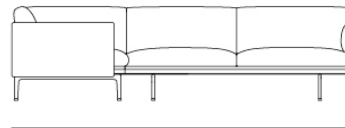

255 cm / 100.4"

71 cm / 28"
SH 40 cm / 15.7"

Colli	1
Shipper Colli	2
Gross Weight (kg)	122
Net Weight (kg)	112

Item No.	Color	Net Price	Recommended Retail Price	Lead Time
Made-To-Order				
68569	Ocean - Color 3, 21, 32, 50, 52, 80 & 601	EUR 5.083,20	EUR 6.049,00	6 weeks
28170	Remix - All Colors	EUR 5.083,20	EUR 6.049,00	6 weeks
28160	Vancouver - Color 4, 8, 10, 12, 13 & 14	EUR 5.083,20	EUR 6.049,00	8 weeks
28174	Canvas - All Colors	EUR 5.923,50	EUR 7.049,00	6 weeks
28172	Clara - All Colors	EUR 5.923,50	EUR 7.049,00	6 weeks
28162	Fiord - All Colors	EUR 5.923,50	EUR 7.049,00	6 weeks
28166	Steelcut - All Colors	EUR 5.923,50	EUR 7.049,00	6 weeks
28176	Divina - All Colors	EUR 6.382,40	EUR 7.595,00	6 weeks
28178	Divina MD - All Colors	EUR 6.382,40	EUR 7.595,00	6 weeks
28180	Divina Melange - All Colors	EUR 6.382,40	EUR 7.595,00	6 weeks
28168	Hallingdal - All Colors	EUR 6.382,40	EUR 7.595,00	6 weeks
28196	Balder - All Colors	EUR 6.595,80	EUR 7.849,00	6 weeks
68337	Clay - Color 1, 3, 6, 7, 9, 10, 12, 13, 14, 15 & 17	EUR 6.595,80	EUR 7.849,00	6 weeks
28197	Twill Weave - All Colors	EUR 6.595,80	EUR 7.849,00	6 weeks
28193	Vidar - All Colors	EUR 6.595,80	EUR 7.849,00	6 weeks
28184	Easy Leather - All Colors	EUR 8.231,10	EUR 9.795,00	6 weeks
28164	Refine Leather - All Colors	EUR 8.819,30	EUR 10.495,00	6 weeks
28182	Endure Leather - All Colors	EUR 11.340,30	EUR 13.495,00	6 weeks
Extras				
83061	Leather care set for Refine Leather	EUR 16,00	EUR 19,00	-
00338	Test Sample - Textile	EUR 1.680,70	EUR 2.000,00	6 weeks