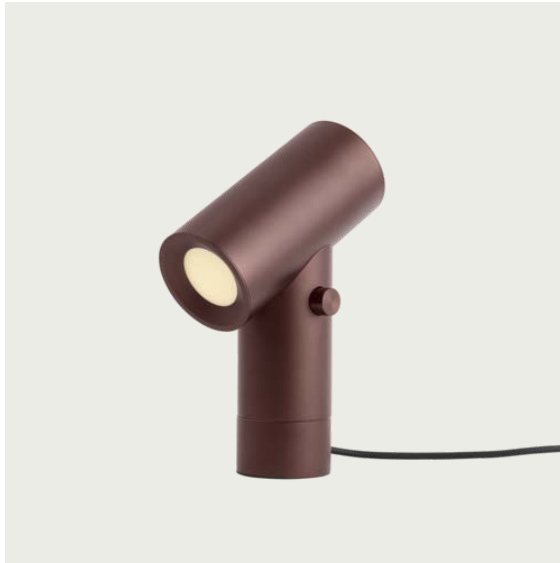

Colli 1
Shipper Colli 1
Gross Weight (kg) 1.72
Net Weight (kg) 1.234

Item No.	Color	Net Price	Recommended Retail Price	Lead Time
Ready-To-Ship				
12124	Aluminum	EUR 226,10	EUR 269,00	-
12121	Black	EUR 226,10	EUR 269,00	-
12123	Green	EUR 226,10	EUR 269,00	-
12122	Umber	EUR 226,10	EUR 269,00	-