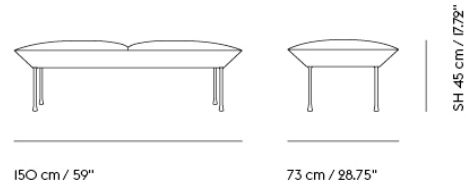

Colli	1
Shipper Colli	1
Net Weight (kg)	32
Base color options	Black, Burnt Yellow, Chrome, Dark Grey, Light Grey or Navy Blue

Item No.	Color	Net Price	Recommended Retail Price	Lead Time
Made-To-Order				
14656	Ocean - Color 3, 21, 32, 50, 52, 80 & 601	EUR 1.340,30	EUR 1.595,00	6 weeks
14994	Canvas - All Colors	EUR 1.469,70	EUR 1.749,00	6 weeks
14990	Clara - All Colors	EUR 1.469,70	EUR 1.749,00	6 weeks
14801	Fiord - All Colors	EUR 1.469,70	EUR 1.749,00	6 weeks
14991	Steelcut - All Colors	EUR 1.469,70	EUR 1.749,00	6 weeks
14993	Steelcut Trio - All Colors	EUR 1.469,70	EUR 1.749,00	6 weeks
14997	Divina - All Colors	EUR 1.637,80	EUR 1.949,00	6 weeks
14998	Divina MD - All Colors	EUR 1.637,80	EUR 1.949,00	6 weeks
14999	Divina Melange - All Colors	EUR 1.637,80	EUR 1.949,00	6 weeks
14992	Hallingdal - All Colors	EUR 1.637,80	EUR 1.949,00	6 weeks
30131	Vidar - All Colors	EUR 1.721,80	EUR 2.049,00	6 weeks
Extras				
00338	Test Sample - Textile	EUR 1.680,70	EUR 2.000,00	6 weeks
COM/COL & Specials				
14996	COM - Textile	EUR 1.469,70	EUR 1.749,00	8 weeks
14802	COM- Imitation Leather	EUR 1.637,80	EUR 1.949,00	8 weeks