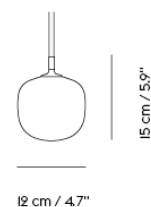

Colli	2
Shipper Colli	1
Gross Weight (kg)	2.1
Net Weight (kg)	0.8

Item No.	Color	Net Price	Recommended Retail Price	Lead Time
Ready-To-Ship				
22414	Black	EUR 180,70	EUR 215,00	-
22418	Grey	EUR 180,70	EUR 215,00	-
22422	Orange	EUR 180,70	EUR 215,00	-
22410	White	EUR 180,70	EUR 215,00	-
Extras				
22540	Rime Cord for Ø12+25 - Grey (per linear meter)	EUR 2,90	EUR 3,50	-
22541	Rime Cord Ø12+25 cm - Orange (per linear meter)	EUR 2,90	EUR 3,50	-
15804	Ambit / Fluid / Rime Ø12+25 Cord - White (per linear meter)	EUR 5,00	EUR 6,00	-
15801	Grain / Ambit / Rime Ø12+25 Cord - Black (per linear meter)	EUR 5,00	EUR 6,00	-
22542	Rime Cord Ø37 + 45 cm - Black (per linear meter)	EUR 5,50	EUR 6,50	-
22545	Rime Cord Ø37 + 45 cm - Grey (per linear meter)	EUR 5,50	EUR 6,50	-
22546	Rime Cord Ø37 + 45 cm - Orange (per linear meter)	EUR 5,50	EUR 6,50	-
22543	Rime Ø37 + 45 cm - White (per linear meter)	EUR 5,50	EUR 6,50	-