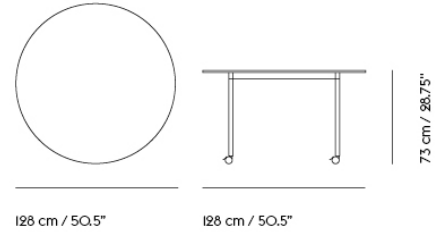

BASE ROUND TABLE / WITH CASTORS / Ø 128 CM / 50.4"

Colli	1
Shipper Colli	2
Gross Weight (kg)	23.5
Net Weight (kg)	18.75
Base color options	White, Black

Item No.	Color	Net Price	Recommended Retail Price	Lead Time
Made-To-Order				
64441	Black Laminate/Black ABS/Black	EUR 1.049,60	EUR 1.249,00	6 weeks
64561	Black Laminate/Black ABS/White	EUR 1.049,60	EUR 1.249,00	6 weeks
64456	Black Laminate/Plywood/Black	EUR 1.049,60	EUR 1.249,00	6 weeks
64576	Black Laminate/Plywood/White	EUR 1.049,60	EUR 1.249,00	6 weeks
64531	White Laminate/Plywood/Black	EUR 1.049,60	EUR 1.249,00	6 weeks
64651	White Laminate/Plywood/White	EUR 1.049,60	EUR 1.249,00	6 weeks
64516	White Laminate/White ABS/Black	EUR 1.049,60	EUR 1.249,00	6 weeks
64636	White Laminate/White ABS/White	EUR 1.049,60	EUR 1.249,00	6 weeks
64486	Black Nanolaminate/Plywood/Black	EUR 1.385,70	EUR 1.649,00	6 weeks
64606	Black Nanolaminate/Plywood/White	EUR 1.385,70	EUR 1.649,00	6 weeks
64546	White Nanolaminate/Plywood/Black	EUR 1.385,70	EUR 1.649,00	6 weeks
64666	White Nanolaminate/Plywood/White	EUR 1.385,70	EUR 1.649,00	6 weeks
64468	Black Linoleum/Plywood/Black	EUR 1.217,60	EUR 1.449,00	6 weeks
64588	Black Linoleum/Plywood/White	EUR 1.217,60	EUR 1.449,00	6 weeks
64501	Lacquered Oak Veneer/Plywood/Black	EUR 1.256,30	EUR 1.495,00	6 weeks
64621	Lacquered Oak Veneer/Plywood/White	EUR 1.256,30	EUR 1.495,00	6 weeks