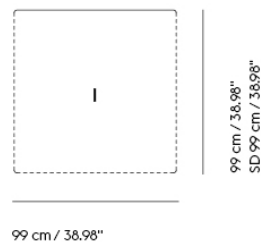

CONNECT SOFT MODULAR SOFA / OTTOMAN (I)

Colli	1
Shipper Colli	1
Gross Weight (kg)	35.29
Net Weight (kg)	25.69

Item No.	Color	Net Price	Recommended Retail Price	Lead Time
Ready-To-Ship				
94517-128	Re-wool 128	EUR 1.049,60	EUR 1.249,00	-
94625-12	Clay 12	EUR 1.217,60	EUR 1.449,00	-
Made-To-Order				
94643	Ocean - Color 3, 21, 32, 50, 52, 80 & 601	EUR 920,20	EUR 1.095,00	6 weeks
94526	Remix - All Colors	EUR 920,20	EUR 1.095,00	6 weeks
94634	Vancouver - Color 4, 8, 10, 12, 13 & 14	EUR 920,20	EUR 1.095,00	6 weeks
94571	Canvas - All Colors	EUR 1.049,60	EUR 1.249,00	6 weeks
94580	Clara - All Colors	EUR 1.049,60	EUR 1.249,00	6 weeks
94544	Fiord - All Colors	EUR 1.049,60	EUR 1.249,00	6 weeks
94517	Re-wool - All Colors	EUR 1.049,60	EUR 1.249,00	6 weeks
94535	Rime - All Colors	EUR 1.049,60	EUR 1.249,00	6 weeks
94553	Steelcut - All Colors	EUR 1.049,60	EUR 1.249,00	6 weeks
94562	Steelcut Trio - All Colors	EUR 1.049,60	EUR 1.249,00	6 weeks
94598	Divina - All Colors	EUR 1.133,60	EUR 1.349,00	6 weeks
94607	Divina MD - All Colors	EUR 1.133,60	EUR 1.349,00	6 weeks
94616	Divina Melange - All Colors	EUR 1.133,60	EUR 1.349,00	6 weeks
94589	Hallingdal - All Colors	EUR 1.133,60	EUR 1.349,00	6 weeks
94508	Balder - All Colors	EUR 1.217,60	EUR 1.449,00	6 weeks
94625	Clay - Color 1, 3, 6, 7, 9, 10, 12, 13, 14, 15 & 17	EUR 1.217,60	EUR 1.449,00	6 weeks

Extras