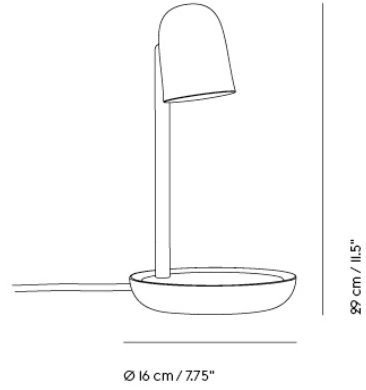

Colli 1
Shipper Colli 1
Gross Weight (kg) 1.05
Net Weight (kg) 0.695

Item No.	Color	Net Price	Recommended Retail Price	Lead Time
Ready-To-Ship				
21952	Black	EUR 133,60	EUR 159,00	-