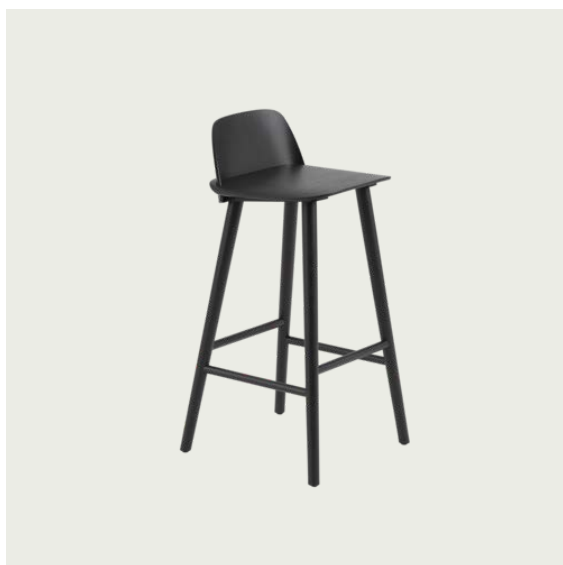

Colli 1
Shipper Colli 1
Gross Weight (kg) 5.6
Net Weight (kg) 4.3

Item No.	Color	Net Price	Recommended Retail Price	Lead Time
Ready-To-Ship				
32062	Black	EUR 394,10	EUR 469,00	-
32064	Green	EUR 394,10	EUR 469,00	-
32063	Grey	EUR 394,10	EUR 469,00	-
32066	Midnight Blue	EUR 394,10	EUR 469,00	-
32061	Oak	EUR 394,10	EUR 469,00	-
32067	Sand Yellow	EUR 394,10	EUR 469,00	-
32069	Stained Dark Brown	EUR 394,10	EUR 469,00	-
32065	Tan Rose	EUR 394,10	EUR 469,00	-
32068	White	EUR 394,10	EUR 469,00	-
Made-To-Order				
32132	Black - With Steel Foot Protect	EUR 416,00	EUR 495,00	7 weeks
32134	Green - With Steel Foot Protect	EUR 416,00	EUR 495,00	7 weeks
32133	Grey - With Steel Foot Protect	EUR 416,00	EUR 495,00	7 weeks
32136	Midnight Blue - With Steel Foot Protect	EUR 416,00	EUR 495,00	7 weeks
32131	Oak - With Steel Foot Protect	EUR 416,00	EUR 495,00	7 weeks
32137	Sand Yellow - With Steel Foot Protect	EUR 416,00	EUR 495,00	7 weeks
32139	Stained Dark Brown - With Steel Foot Protect	EUR 416,00	EUR 495,00	7 weeks
32135	Tan Rose - With Steel Foot Protect	EUR 416,00	EUR 495,00	7 weeks
32138	White - With Steel Foot Protect	EUR 416,00	EUR 495,00	7 weeks

Extras