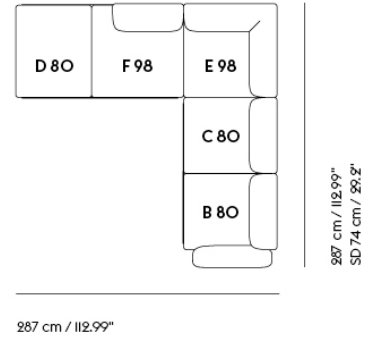

IN SITU MODULAR SOFA / CORNER - CONFIGURATION 2

Colli	1
Shipper Colli	10
Gross Weight (kg)	226.2
Net Weight (kg)	176.42

Item No.	Color	Net Price	Recommended Retail Price	Lead Time
Ready-To-Ship				
41952	Frame and Module - Ocean 80/Black	EUR 6.007,60	EUR 7.149,00	-
41922	Frame and Module - Clay 12/Black	EUR 7.054,60	EUR 8.395,00	-