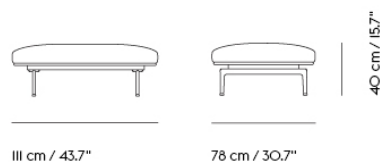

Colli 1
Shipper Colli 1
Gross Weight (kg) 23
Net Weight (kg) 17

Item No.	Color	Net Price	Recommended Retail Price	Lead Time
Made-To-Order				
68591	Ocean - Color 3, 21, 32, 50, 52, 80 & 601	EUR 920,20	EUR 1.095,00	6 weeks
28045	Remix - All Colors	EUR 920,20	EUR 1.095,00	6 weeks
28040	Vancouver - Color 4, 8, 10, 12, 13 & 14	EUR 920,20	EUR 1.095,00	8 weeks
28047	Canvas - All Colors	EUR 1.088,20	EUR 1.295,00	6 weeks
28046	Clara - All Colors	EUR 1.088,20	EUR 1.295,00	6 weeks
28041	Fiord - All Colors	EUR 1.088,20	EUR 1.295,00	6 weeks
28058	Rime - All Colors	EUR 1.088,20	EUR 1.295,00	6 weeks
28043	Steelcut - All Colors	EUR 1.088,20	EUR 1.295,00	6 weeks
28059	Steelcut Trio - All Colors	EUR 1.088,20	EUR 1.295,00	6 weeks
28048	Divina - All Colors	EUR 1.256,30	EUR 1.495,00	6 weeks
28049	Divina MD - All Colors	EUR 1.256,30	EUR 1.495,00	6 weeks
28050	Divina Melange - All Colors	EUR 1.256,30	EUR 1.495,00	6 weeks
28044	Hallingdal - All Colors	EUR 1.256,30	EUR 1.495,00	6 weeks
28061	Balder - All Colors	EUR 1.340,30	EUR 1.595,00	6 weeks
68359	Clay - Color 1, 3, 6, 7, 9, 10, 12, 13, 14, 15 & 17	EUR 1.340,30	EUR 1.595,00	6 weeks
28062	Twill Weave - All Colors	EUR 1.340,30	EUR 1.595,00	6 weeks
28057	Vidar - All Colors	EUR 1.340,30	EUR 1.595,00	6 weeks
28052	Easy Leather - All Colors	EUR 1.508,40	EUR 1.795,00	6 weeks
28042	Refine Leather - All Colors	EUR 1.592,40	EUR 1.895,00	6 weeks
28051	Endure Leather - All Colors	EUR 1.889,90	EUR 2.249,00	6 weeks

Extras