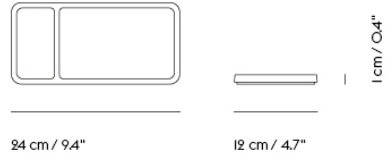

**ARRANGE DESKTOP SERIES / LID - 12 X 24
CM / 4.6 X 9.4"**

Colli 1
Shipper Colli 1
Gross Weight (kg) 0.15
Net Weight (kg) 0.07

Item No.	Color	Net Price	Recommended Retail Price	Lead Time
Ready-To-Ship				
98333	Cork	EUR 10,70	EUR 12,80	-