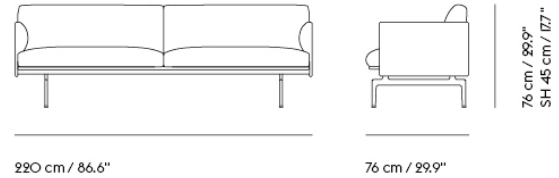

OUTLINE STUDIO SOFA / 220CM / 86.6" - BLACK BASE - SH: 45CM / 17.7"

Colli	1
Shipper Colli	1
Gross Weight (kg)	66
Net Weight (kg)	66

Item No.	Color	Net Price	Recommended Retail Price	Lead Time
Made-To-Order				
68606	Ocean - Color 3, 21, 32, 50, 52, 80 & 601	EUR 2.600,80	EUR 3.095,00	6 weeks
73525	Remix - All Colors	EUR 2.600,80	EUR 3.095,00	6 weeks
73518	Vancouver - Color 4, 8, 10, 12, 13 & 14	EUR 2.600,80	EUR 3.095,00	8 weeks
73527	Canvas - All Colors	EUR 3.105,00	EUR 3.695,00	6 weeks
73526	Clara - All Colors	EUR 3.105,00	EUR 3.695,00	6 weeks
73519	Fiord - All Colors	EUR 3.105,00	EUR 3.695,00	6 weeks
73524	Rime - All Colors	EUR 3.105,00	EUR 3.695,00	6 weeks
73522	Steelcut - All Colors	EUR 3.105,00	EUR 3.695,00	6 weeks
73521	Steelcut Trio - All Colors	EUR 3.105,00	EUR 3.695,00	6 weeks
73528	Divina - All Colors	EUR 3.273,10	EUR 3.895,00	6 weeks
73529	Divina MD - All Colors	EUR 3.273,10	EUR 3.895,00	6 weeks
73530	Divina Melange - All Colors	EUR 3.273,10	EUR 3.895,00	6 weeks
73523	Hallingdal - All Colors	EUR 3.273,10	EUR 3.895,00	6 weeks
73538	Balder - All Colors	EUR 3.441,20	EUR 4.095,00	6 weeks
68374	Clay - Color 1, 3, 6, 7, 9, 10, 12, 13, 14, 15 & 17	EUR 3.441,20	EUR 4.095,00	6 weeks
73539	Twill Weave - All Colors	EUR 3.441,20	EUR 4.095,00	6 weeks
73537	Vidar - All Colors	EUR 3.441,20	EUR 4.095,00	6 weeks
73534	Easy Leather - All Colors	EUR 4.158,80	EUR 4.949,00	6 weeks
73520	Refine Leather - All Colors	EUR 4.999,20	EUR 5.949,00	6 weeks
73531	Endure Leather - All Colors	EUR 5.710,10	EUR 6.795,00	6 weeks

Extras