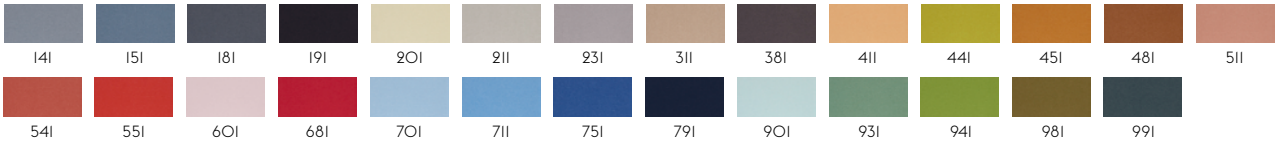

HERO BY KVADRAT

Designer: Patricia Urquiola.

Composition: 96% new wool, 4% nylon.

Durability: 45.000 Martindale / Lightfastness 5-6.

Sustainability: Complies with EU ecolabel "The Flower".

101