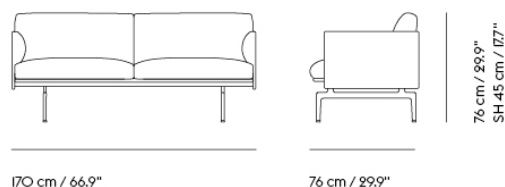

OUTLINE STUDIO SOFA / 170CM / 66.9" - BLACK BASE - SH: 45CM / 17.7"

Colli	1
Shipper Colli	1
Gross Weight (kg)	50
Net Weight (kg)	50

Item No.	Color	Net Price	Recommended Retail Price	Lead Time
Made-To-Order				
68604	Ocean - Color 3, 21, 32, 50, 52, 80 & 601	EUR 2.432,80	EUR 2.895,00	6 weeks
73613	Remix - All Colors	EUR 2.432,80	EUR 2.895,00	6 weeks
73606	Vancouver - Color 4, 8, 10, 12, 13 & 14	EUR 2.432,80	EUR 2.895,00	8 weeks
73615	Canvas - All Colors	EUR 2.768,90	EUR 3.295,00	6 weeks
73614	Clara - All Colors	EUR 2.768,90	EUR 3.295,00	6 weeks
73607	Fiord - All Colors	EUR 2.768,90	EUR 3.295,00	6 weeks
73612	Rime - All Colors	EUR 2.768,90	EUR 3.295,00	6 weeks
73610	Steelcut - All Colors	EUR 2.768,90	EUR 3.295,00	6 weeks
73609	Steelcut Trio - All Colors	EUR 2.768,90	EUR 3.295,00	6 weeks
73616	Divina - All Colors	EUR 3.021,00	EUR 3.595,00	6 weeks
73617	Divina MD - All Colors	EUR 3.021,00	EUR 3.595,00	6 weeks
73618	Divina Melange - All Colors	EUR 3.021,00	EUR 3.595,00	6 weeks
73611	Hallingdal - All Colors	EUR 3.021,00	EUR 3.595,00	6 weeks
73626	Balder - All Colors	EUR 3.105,00	EUR 3.695,00	6 weeks
68372	Clay - Color 1, 3, 6, 7, 9, 10, 12, 13, 14, 15 & 17	EUR 3.105,00	EUR 3.695,00	6 weeks
73627	Twill Weave - All Colors	EUR 3.105,00	EUR 3.695,00	6 weeks
73625	Vidar - All Colors	EUR 3.105,00	EUR 3.695,00	6 weeks
73622	Easy Leather - All Colors	EUR 3.738,70	EUR 4.449,00	6 weeks
73608	Refine Leather - All Colors	EUR 4.326,90	EUR 5.149,00	6 weeks
73619	Endure Leather - All Colors	EUR 4.999,20	EUR 5.949,00	6 weeks

Extras