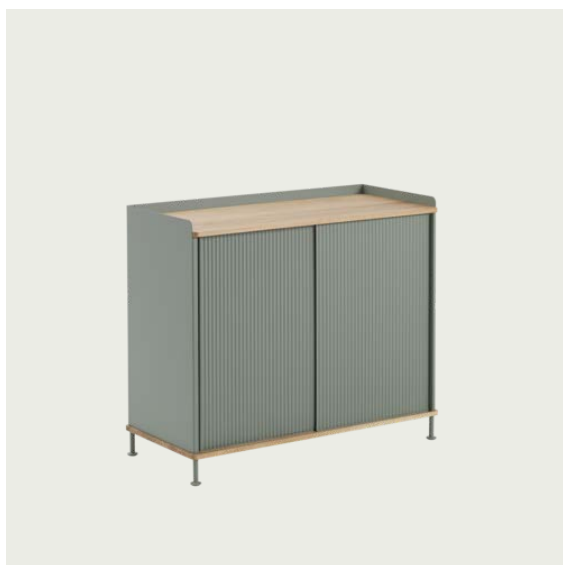

Colli 1
Shipper Colli 1
Gross Weight (kg) 54.16
Net Weight (kg) 41

Item No.	Color	Net Price	Recommended Retail Price	Lead Time
Ready-To-Ship				
83600	Black/Black	EUR 1.637,80	EUR 1.949,00	-
83610	Oak/Black	EUR 1.637,80	EUR 1.949,00	-
83612	Oak/Dusty Green	EUR 1.637,80	EUR 1.949,00	-
83611	Oak/Grey	EUR 1.637,80	EUR 1.949,00	-
Made-To-Order				
83602	Dusty Green/Dusty Green	EUR 1.721,80	EUR 2.049,00	7 weeks
83601	Grey/Grey	EUR 1.721,80	EUR 2.049,00	7 weeks
83613	Oak/Sand Yellow	EUR 1.721,80	EUR 2.049,00	7 weeks
83603	Sand Yellow/Sand Yellow	EUR 1.721,80	EUR 2.049,00	7 weeks
Extras				
83661	Extra shelf - Low - Black	EUR 147,10	EUR 175,00	-
83662	Extra shelf - Low - Dusty Green	EUR 147,10	EUR 175,00	-
83663	Extra shelf - Low - Grey	EUR 147,10	EUR 175,00	-
83664	Extra shelf - Low - Sand Yellow	EUR 147,10	EUR 175,00	-
83657	Extra shelf - Tall - Black	EUR 147,10	EUR 175,00	-
83658	Extra shelf - Tall - Dusty Green	EUR 147,10	EUR 175,00	-
83659	Extra shelf - Tall - Grey	EUR 147,10	EUR 175,00	-
83660	Extra shelf - Tall - Sand Yellow	EUR 147,10	EUR 175,00	-