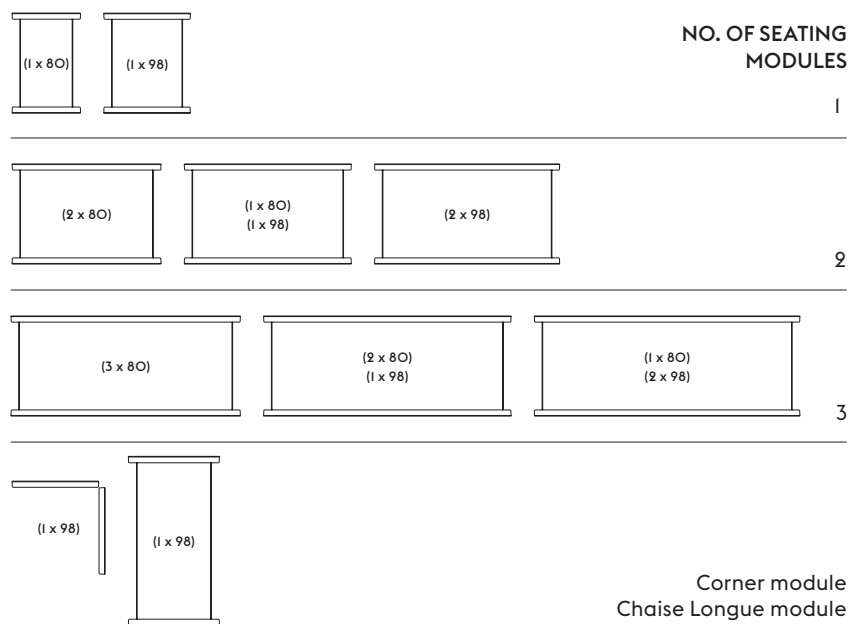

2. FRAME SECTIONS

Choose the frame section(s) that match the seating modules of the desired configuration (I/O frame sections to choose from in total). We recommend using as few frame sections as possible when creating your own configuration for a clean appearance.

A Frame Corner Section must always be supported by sections in the two open directions.

A configuration with chaise longue modules H98 or I98 must be created using at least 2 sections in total.