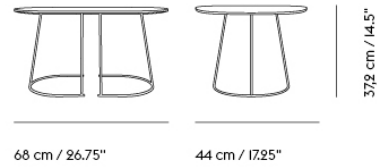

Colli 1
Shipper Colli 2
Gross Weight (kg) 6.262
Net Weight (kg) 4.71

Item No.	Color	Net Price	Recommended Retail Price	Lead Time
Ready-To-Ship				
16914	Black Nanolaminate/Black	EUR 306,70	EUR 365,00	-
16912	Grey Nanolaminate/Grey	EUR 306,70	EUR 365,00	-
16913	Off-White Nanolaminate/Off-White	EUR 306,70	EUR 365,00	-
16911	Plum Nanolaminate/Plum	EUR 306,70	EUR 365,00	-