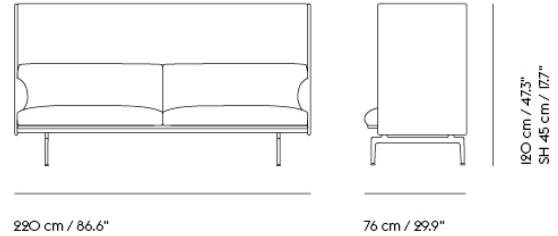

OUTLINE HIGHBACK SOFA / 3-SEATER - POLISHED ALUMINUM BASE - SH: 45CM / 17.7"

Colli	1
Shipper Colli	1
Gross Weight (kg)	75
Net Weight (kg)	69

Item No.	Color	Net Price	Recommended Retail Price	Lead Time
Made-To-Order				
68531	Ocean - Color 3, 21, 32, 50, 52, 80 & 60I	EUR 3.906,70	EUR 4.649,00	6 weeks
69738	Remix - All Colors	EUR 3.906,70	EUR 4.649,00	6 weeks
69731	Vancouver - Color 4, 8, 10, 12, 13 & 14	EUR 3.906,70	EUR 4.649,00	8 weeks
69740	Canvas - All Colors	EUR 4.326,90	EUR 5.149,00	6 weeks
69739	Clara - All Colors	EUR 4.326,90	EUR 5.149,00	6 weeks
69732	Fiord - All Colors	EUR 4.326,90	EUR 5.149,00	6 weeks
69737	Rime - All Colors	EUR 4.326,90	EUR 5.149,00	6 weeks
69735	Steelcut - All Colors	EUR 4.326,90	EUR 5.149,00	6 weeks
69734	Steelcut Trio - All Colors	EUR 4.326,90	EUR 5.149,00	6 weeks
69741	Divina - All Colors	EUR 4.617,60	EUR 5.495,00	6 weeks
69742	Divina MD - All Colors	EUR 4.617,60	EUR 5.495,00	6 weeks
69743	Divina Melange - All Colors	EUR 4.617,60	EUR 5.495,00	6 weeks
69736	Hallingdal - All Colors	EUR 4.617,60	EUR 5.495,00	6 weeks
69772	Balder - All Colors	EUR 4.915,10	EUR 5.849,00	6 weeks
68299	Clay - Color 1, 3, 6, 7, 9, 10, 12, 13, 14, 15 & 17	EUR 4.915,10	EUR 5.849,00	6 weeks
69773	Twill Weave - All Colors	EUR 4.915,10	EUR 5.849,00	6 weeks
69750	Vidar - All Colors	EUR 4.915,10	EUR 5.849,00	6 weeks
69747	Easy Leather - All Colors	EUR 6.091,60	EUR 7.249,00	6 weeks
69733	Refine Leather - All Colors	EUR 7.054,60	EUR 8.395,00	6 weeks
69744	Endure Leather - All Colors	EUR 7.604,20	EUR 9.049,00	6 weeks

Extras