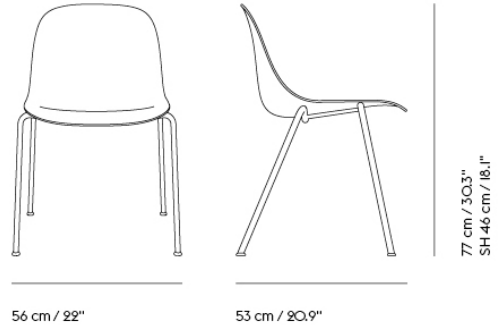

- **Colli** 1
- **Shipper Colli** 1
- **Net Weight (kg)** 7.4
- **Base color options** Chrome
- **Stacking** Up to 15 shell or IO upholstered chairs can be stacked together

Item No.	Color	Net Price	Recommended Retail Price	Lead Time
Made-To-Order				
59011	Black/Chrome (Recycled Plastic)	EUR 226,10	EUR 269,00	4 weeks
59013	Dusty Green/Chrome (Recycled Plastic)	EUR 226,10	EUR 269,00	4 weeks
59012	Grey/Chrome (Recycled Plastic)	EUR 226,10	EUR 269,00	4 weeks
59015	Natural White/Chrome (Recycled Plastic)	EUR 226,10	EUR 269,00	4 weeks
59014	Ochre/Chrome (Recycled Plastic)	EUR 226,10	EUR 269,00	4 weeks
58180	Ocean - Color 3, 21, 32, 50, 52, 80 & 601	EUR 419,30	EUR 499,00	4 weeks
25306	Remix - All Colors	EUR 419,30	EUR 499,00	4 weeks
70281	Wooly - All Colors	EUR 419,30	EUR 499,00	4 weeks
25314	Canvas - All Colors	EUR 495,00	EUR 589,00	4 weeks
25313	Clara - All Colors	EUR 495,00	EUR 589,00	4 weeks
55046	Hero - All Colors	EUR 495,00	EUR 589,00	4 weeks
25309	Steelcut - All Colors	EUR 495,00	EUR 589,00	4 weeks
25310	Steelcut Trio - All Colors	EUR 495,00	EUR 589,00	4 weeks
25312	Divina - All Colors	EUR 567,20	EUR 675,00	4 weeks
25315	Divina MD - All Colors	EUR 567,20	EUR 675,00	4 weeks
25316	Divina Melange - All Colors	EUR 567,20	EUR 675,00	4 weeks
25311	Hallingdal - All Colors	EUR 567,20	EUR 675,00	4 weeks
55163	Balder - All Colors	EUR 575,60	EUR 685,00	4 weeks
58022	Clay - Color 1, 3, 6, 7, 9, 10, 12, 13, 14, 15 & 17	EUR 575,60	EUR 685,00	4 weeks
55280	Twill Weave - All Colors	EUR 575,60	EUR 685,00	4 weeks

Extras