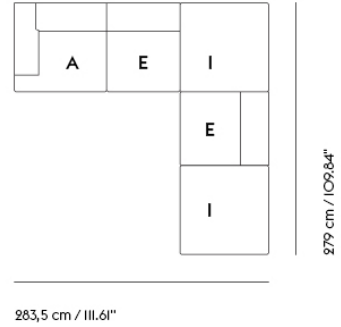

CONNECT SOFT MODULAR SOFA / CORNER - CONFIGURATION 3

Colli 1
Shipper Colli 5
Gross Weight (kg) 204.58
Net Weight (kg) 154.48

Item No.	Color	Net Price	Recommended Retail Price	Lead Time
Ready-To-Ship				
96040	Re-wool 128	EUR 6.091,60	EUR 7.249,00	-
96041	Clay 12	EUR 6.886,60	EUR 8.195,00	-