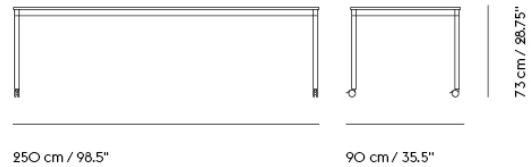

BASE TABLE / WITH CASTORS / 250 X 90 CM / 98.4 X 35.4"

Colli	1
Shipper Colli	2
Gross Weight (kg)	46.7
Net Weight (kg)	40.08
Base color options	White, Black

Item No.	Color	Net Price	Recommended Retail Price	Lead Time
Made-To-Order				
64435	Black Laminate/Black ABS/Black	EUR 1.553,80	EUR 1.849,00	6 weeks
64555	Black Laminate/Black ABS/White	EUR 1.553,80	EUR 1.849,00	6 weeks
64450	Black Laminate/Plywood/Black	EUR 1.553,80	EUR 1.849,00	6 weeks
64570	Black Laminate/Plywood/White	EUR 1.553,80	EUR 1.849,00	6 weeks
64525	White Laminate/Plywood/Black	EUR 1.553,80	EUR 1.849,00	6 weeks
64645	White Laminate/Plywood/White	EUR 1.553,80	EUR 1.849,00	6 weeks
64510	White Laminate/White ABS/Black	EUR 1.553,80	EUR 1.849,00	6 weeks
64630	White Laminate/White ABS/White	EUR 1.553,80	EUR 1.849,00	6 weeks
64480	Black Nanolaminate/Plywood/Black	EUR 2.058,00	EUR 2.449,00	6 weeks
64600	Black Nanolaminate/Plywood/White	EUR 2.058,00	EUR 2.449,00	6 weeks
64540	White Nanolaminate/Plywood/Black	EUR 2.058,00	EUR 2.449,00	6 weeks
64660	White Nanolaminate/Plywood/White	EUR 2.058,00	EUR 2.449,00	6 weeks
64462	Black Linoleum/Plywood/Black	EUR 1.805,90	EUR 2.149,00	6 weeks
64582	Black Linoleum/Plywood/White	EUR 1.805,90	EUR 2.149,00	6 weeks
64495	Lacquered Oak Veneer/Plywood/Black	EUR 2.096,60	EUR 2.495,00	6 weeks
64615	Lacquered Oak Veneer/Plywood/White	EUR 2.096,60	EUR 2.495,00	6 weeks