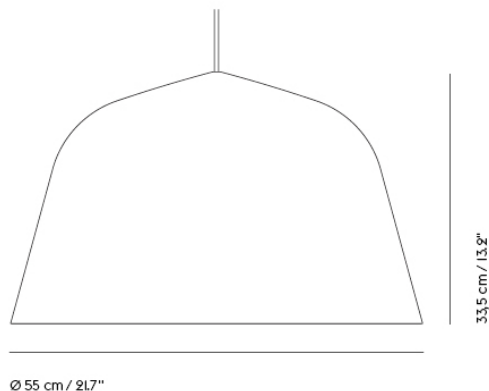

Colli 1
Shipper Colli 1
Gross Weight (kg) 5.585
Net Weight (kg) 2.7

Item No.	Color	Net Price	Recommended Retail Price	Lead Time
Ready-To-Ship				
82270	Black	EUR 486,60	EUR 579,00	-
82274	Dusty Green	EUR 486,60	EUR 579,00	-
82271	Grey	EUR 486,60	EUR 579,00	-
82275	Light Blue	EUR 486,60	EUR 579,00	-
82273	Taupe	EUR 486,60	EUR 579,00	-
82272	White	EUR 486,60	EUR 579,00	-
Extras				
15804	Ambit / Fluid / Rime Ø12+25 Cord - White (per linear meter)	EUR 5,00	EUR 6,00	-
82071	Ambit Cord - Beige-Green (per linear meter)	EUR 5,00	EUR 6,00	-
82068	Ambit Cord - Dusty Green (per linear meter)	EUR 5,00	EUR 6,00	-
15803	Ambit Cord - Grey (per linear meter)	EUR 5,00	EUR 6,00	-
15808	Ambit Cord - Light Blue (per linear meter)	EUR 5,00	EUR 6,00	-
82066	Ambit Cord - Rose (per linear meter)	EUR 5,00	EUR 6,00	-
15806	Ambit Cord - Taupe (per linear meter)	EUR 5,00	EUR 6,00	-
15801	Grain / Ambit / Rime Ø12+25 Cord - Black (per linear meter)	EUR 5,00	EUR 6,00	-
24050	Ceiling Cap - White	EUR 13,40	EUR 16,00	-