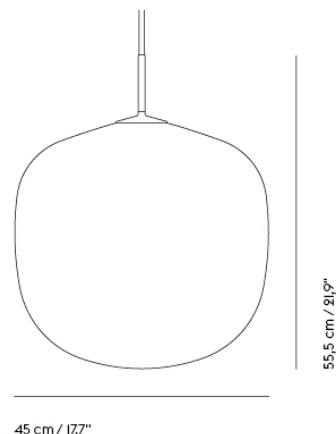

Colli	1
Shipper Colli	1
Gross Weight (kg)	8.5
Net Weight (kg)	4

Item No.	Color	Net Price	Recommended Retail Price	Lead Time
Ready-To-Ship				
22417	Black	EUR 452,90	EUR 539,00	-
22421	Grey	EUR 452,90	EUR 539,00	-
22425	Orange	EUR 452,90	EUR 539,00	-
22413	White	EUR 452,90	EUR 539,00	-
Extras				
22540	Rime Cord for Ø12+25 - Grey (per linear meter)	EUR 2,90	EUR 3,50	-
22541	Rime Cord Ø12+25 cm - Orange (per linear meter)	EUR 2,90	EUR 3,50	-
15804	Ambit / Fluid / Rime Ø12+25 Cord - White (per linear meter)	EUR 5,00	EUR 6,00	-
15801	Grain / Ambit / Rime Ø12+25 Cord - Black (per linear meter)	EUR 5,00	EUR 6,00	-
22542	Rime Cord Ø37 + 45 cm - Black (per linear meter)	EUR 5,50	EUR 6,50	-
22545	Rime Cord Ø37 + 45 cm - Grey (per linear meter)	EUR 5,50	EUR 6,50	-
22546	Rime Cord Ø37 + 45 cm - Orange (per linear meter)	EUR 5,50	EUR 6,50	-
22543	Rime Ø37 + 45 cm - White (per linear meter)	EUR 5,50	EUR 6,50	-