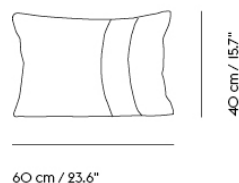

Colli |
Shipper Colli |
Gross Weight (kg) 0.65
Net Weight (kg) 0.6

Item No.	Color	Net Price	Recommended Retail Price	Lead Time
Ready-To-Ship				
80206	Burgundy ***	EUR 91,60	EUR 109,00	-
80202	Dark Green ***	EUR 91,60	EUR 109,00	-
80201	Dark Grey ***	EUR 91,60	EUR 109,00	-
80204	Sage Green ***	EUR 91,60	EUR 109,00	-
80200	Sand-Grey ***	EUR 91,60	EUR 109,00	-