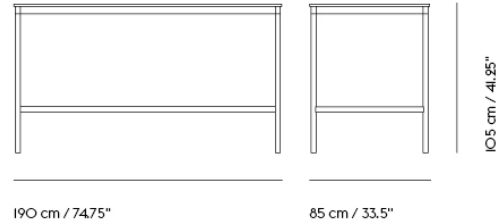

BASE HIGH TABLE / 190 X 85 H: 105 CM / 74.8 X 33.5 H: 41.3"

Colli	1
Shipper Colli	2
Gross Weight (kg)	47
Net Weight (kg)	40.25
Base color options	White, Black

Item No.	Color	Net Price	Recommended Retail Price	Lead Time
Ready-To-Ship				
62066	White Laminate/Plywood/Black	EUR 1.553,80	EUR 1.849,00	-
62065	White Laminate/Plywood/White	EUR 1.553,80	EUR 1.849,00	-
62062	White Laminate/White ABS/Black	EUR 1.553,80	EUR 1.849,00	-
62061	White Laminate/White ABS/White	EUR 1.553,80	EUR 1.849,00	-
62070	Black Linoleum/Plywood/Black	EUR 1.721,80	EUR 2.049,00	-
62069	Black Linoleum/Plywood/White	EUR 1.721,80	EUR 2.049,00	-
64777	Lacquered Oak Veneer/Plywood/Black	EUR 1.928,60	EUR 2.295,00	-
64776	Lacquered Oak Veneer/Plywood/White	EUR 1.928,60	EUR 2.295,00	-
Made-To-Order				
62064	Black Laminate/Black ABS/Black	EUR 1.553,80	EUR 1.849,00	8 weeks
62063	Black Laminate/Black ABS/White	EUR 1.553,80	EUR 1.849,00	8 weeks
62068	Black Laminate/Plywood/Black	EUR 1.553,80	EUR 1.849,00	8 weeks
62067	Black Laminate/Plywood/White	EUR 1.553,80	EUR 1.849,00	8 weeks
62076	Black Nanolaminate/Plywood/Black	EUR 2.058,00	EUR 2.449,00	8 weeks
62075	Black Nanolaminate/Plywood/White	EUR 2.058,00	EUR 2.449,00	8 weeks
62074	White Nanolaminate/Plywood/Black	EUR 2.058,00	EUR 2.449,00	8 weeks
62073	White Nanolaminate/Plywood/White	EUR 2.058,00	EUR 2.449,00	8 weeks