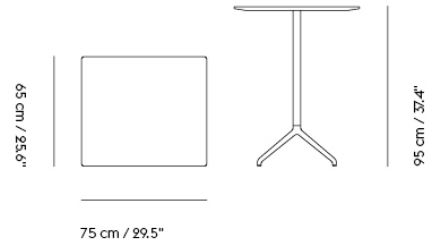

STILL CAFÉ TABLE / 75 X 65 H: 95 CM / 29.5 X 25.6 H: 37.4"

Colli	1
Shipper Colli	2
Gross Weight (kg)	18.7
Net Weight (kg)	13.848
Base color options	White, Black

Item No.	Color	Net Price	Recommended Retail Price	Lead Time
Ready-To-Ship				
65514	Black Nanolaminate/Black	EUR 528,60	EUR 629,00	-
65513	Black Nanolaminate/White	EUR 528,60	EUR 629,00	-
65512	White Nanolaminate/Black	EUR 528,60	EUR 629,00	-
65511	White Nanolaminate/White	EUR 528,60	EUR 629,00	-
Made-To-Order				
65516	Black Linoleum/Black	EUR 528,60	EUR 629,00	6 weeks
65515	Black Linoleum/White	EUR 528,60	EUR 629,00	6 weeks