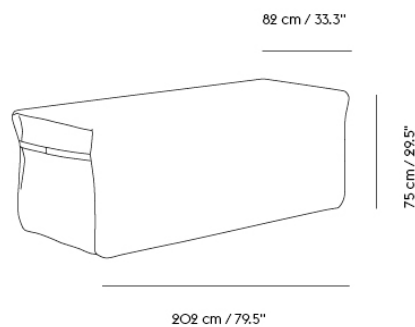

LINEAR STEEL COVER / FOR SIZE 200 X 75CM / 78.7 X 29.5"

Colli	1
Shipper Colli	1
Gross Weight (kg)	2.4
Net Weight (kg)	2.15

Item No.	Color	Net Price	Recommended Retail Price	Lead Time
Ready-To-Ship				
30977	Black	EUR 83,20	EUR 99,00	-