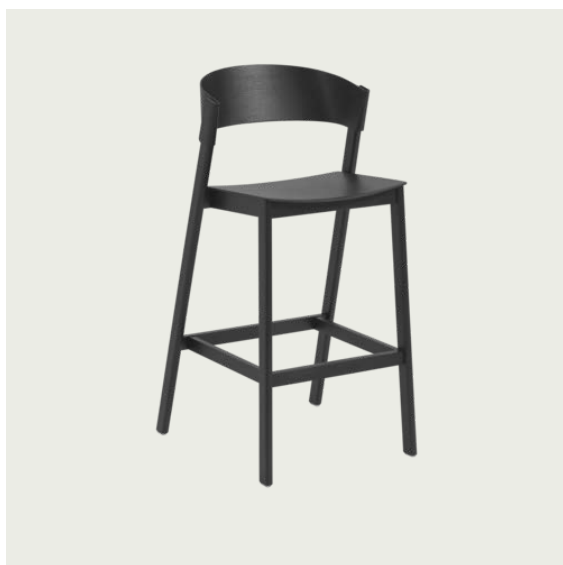

Colli	1
Shipper Colli	1
Gross Weight (kg)	9.15
Net Weight (kg)	6.25
Base color options	Black, Oak and Stained Dark Brown

Item No.	Color	Net Price	Recommended Retail Price	Lead Time
Ready-To-Ship				
33102	Black	EUR 461,30	EUR 549,00	-
33101	Oak	EUR 461,30	EUR 549,00	-
33105	Stained Dark Brown	EUR 461,30	EUR 549,00	-
33144-OAK_COGN	Refine Leather Cognac/Oak	EUR 634,50	EUR 755,00	-
Made-To-Order				
33130	Ocean - Color 3, 21, 32, 50, 52, 80 & 60I	EUR 542,00	EUR 645,00	9 weeks
33121	Remix - All Colors	EUR 542,00	EUR 645,00	9 weeks
33129	Canvas - All Colors	EUR 575,60	EUR 685,00	9 weeks
33128	Clara - All Colors	EUR 575,60	EUR 685,00	9 weeks
33122	Steelcut - All Colors	EUR 575,60	EUR 685,00	9 weeks
33123	Steelcut Trio - All Colors	EUR 575,60	EUR 685,00	9 weeks
33125	Divina - All Colors	EUR 587,40	EUR 699,00	9 weeks
33126	Divina MD - All Colors	EUR 587,40	EUR 699,00	9 weeks
33127	Divina Melange - All Colors	EUR 587,40	EUR 699,00	9 weeks
33124	Hallingdal - All Colors	EUR 587,40	EUR 699,00	9 weeks
33131	Clay - Color 1, 3, 6, 7, 9, 10, 12, 13, 14, 15 & 17	EUR 600,80	EUR 715,00	9 weeks
33141	Easy Leather - All Colors	EUR 587,40	EUR 699,00	9 weeks
33142	Endure Leather - All Colors	EUR 634,50	EUR 755,00	9 weeks
33144	Refine Leather - All Colors	EUR 634,50	EUR 755,00	9 weeks