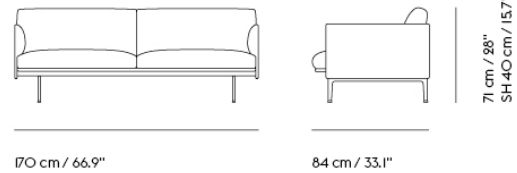

OUTLINE SOFA / 2-SEATER - POLISHED ALUMINUM BASE

Colli	1
Shipper Colli	1
Gross Weight (kg)	55
Net Weight (kg)	50

Item No.	Color	Net Price	Recommended Retail Price	Lead Time
Made-To-Order				
68524	Ocean - Color 3, 21, 32, 50, 52, 80 & 601	EUR 2.768,90	EUR 3.295,00	6 weeks
67208	Remix - All Colors	EUR 2.768,90	EUR 3.295,00	6 weeks
67201	Vancouver - Color 4, 8, 10, 12, 13 & 14	EUR 2.768,90	EUR 3.295,00	8 weeks
67210	Canvas - All Colors	EUR 3.189,10	EUR 3.795,00	6 weeks
67209	Clara - All Colors	EUR 3.189,10	EUR 3.795,00	6 weeks
67202	Fiord - All Colors	EUR 3.189,10	EUR 3.795,00	6 weeks
67207	Rime - All Colors	EUR 3.189,10	EUR 3.795,00	6 weeks
67205	Steelcut - All Colors	EUR 3.189,10	EUR 3.795,00	6 weeks
67204	Steelcut Trio - All Colors	EUR 3.189,10	EUR 3.795,00	6 weeks
67211	Divina - All Colors	EUR 3.357,10	EUR 3.995,00	6 weeks
67212	Divina MD - All Colors	EUR 3.357,10	EUR 3.995,00	6 weeks
67213	Divina Melange - All Colors	EUR 3.357,10	EUR 3.995,00	6 weeks
67206	Hallingdal - All Colors	EUR 3.357,10	EUR 3.995,00	6 weeks
67191	Balder - All Colors	EUR 3.441,20	EUR 4.095,00	6 weeks
68292	Clay - Color 1, 3, 6, 7, 9, 10, 12, 13, 14, 15 & 17	EUR 3.441,20	EUR 4.095,00	6 weeks
67192	Twill Weave - All Colors	EUR 3.441,20	EUR 4.095,00	6 weeks
67220	Vidar - All Colors	EUR 3.441,20	EUR 4.095,00	6 weeks
67217	Easy Leather - All Colors	EUR 4.158,80	EUR 4.949,00	6 weeks
67203	Refine Leather - All Colors	EUR 4.701,70	EUR 5.595,00	6 weeks
67214	Endure Leather - All Colors	EUR 5.503,40	EUR 6.549,00	6 weeks

Extras