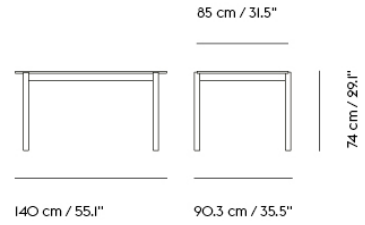

**LINEAR WOOD TABLE / 140 X 85 CM /
55.1 X 31.5"**

Colli 1
Shipper Colli 1
Gross Weight (kg) 25.5
Net Weight (kg) 18.494

Item No.	Color	Net Price	Recommended Retail Price	Lead Time
Ready-To-Ship				
30916	Oak	EUR 1.004,20	EUR 1.195,00	-