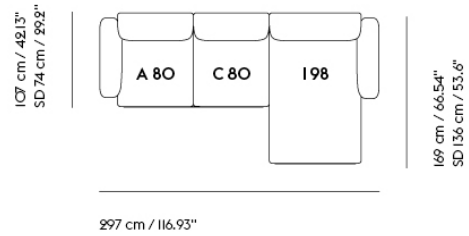

IN SITU MODULAR SOFA / 3-SEATER - CONFIGURATION 6

Colli	1
Shipper Colli	6
Gross Weight (kg)	171.9
Net Weight (kg)	133.22

Item No.	Color	Net Price	Recommended Retail Price	Lead Time
Ready-To-Ship				
41942	Frame and Module - Ocean 80/Black	EUR 4.326,90	EUR 5.149,00	-
41912	Frame and Module - Clay 12/Black	EUR 5.167,20	EUR 6.149,00	-