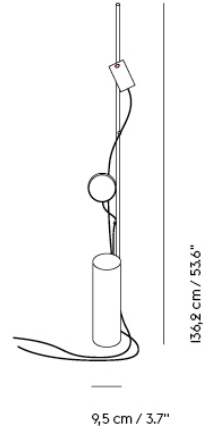

Colli 1
Shipper Colli 1
Gross Weight (kg) 11.4
Net Weight (kg) 8.579

Item No.	Color	Net Price	Recommended Retail Price	Lead Time
Ready-To-Ship				
22380	Black	EUR 545,40	EUR 649,00	-
Extras				
22386	Extra Cable Drops - Black	EUR 22,70	EUR 27,00	-
22388	Power Supply Hub - Black	EUR 46,20	EUR 55,00	-
22382	Extra Lighting Unit - Black	EUR 180,70	EUR 215,00	-