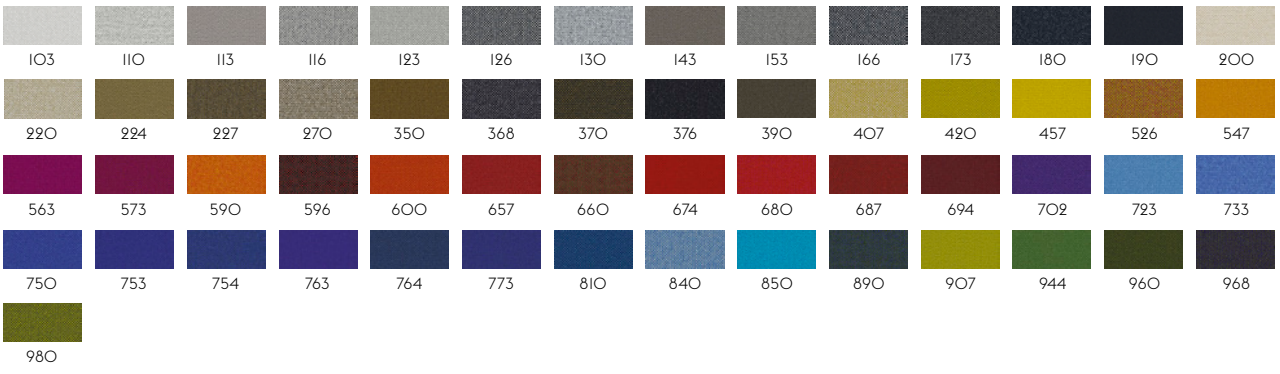

HALLINGDAL 65 BY KVADRAT

Designer: Nanna Ditzel.

Composition: 70% new wool, 30% viscose.

Durability: 100.000 Martindale / Lightfastness 6-7.

Sustainability: Complies with both EU ecolabel "The Flower" and Greenguard Gold Certification.

100