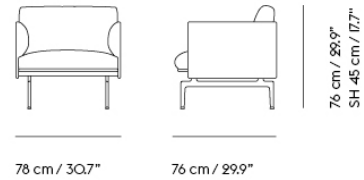

COM/COL & Specials

26815	COM - Textile	EUR 1.805,90	EUR 2.149,00	6-12 weeks
26819	COM - Imitation Leather	EUR 1.889,90	EUR 2.249,00	6-12 weeks
26818	COM - Leather	EUR 2.516,80	EUR 2.995,00	6-12 weeks

OUTLINE STUDIO CHAIR / BLACK BASE - SH: 45CM / 17.7"