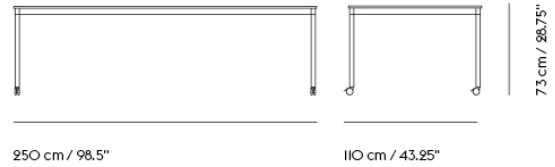

BASE TABLE / WITH CASTORS / 250 X 110 CM / 98.4 X 43.3"

Colli	1
Shipper Colli	2
Gross Weight (kg)	52.7
Net Weight (kg)	42.37
Base color options	White, Black

Item No.	Color	Net Price	Recommended Retail Price	Lead Time
Made-To-Order				
64434	Black Laminate/Black ABS/Black	EUR 1.637,80	EUR 1.949,00	6 weeks
64554	Black Laminate/Black ABS/White	EUR 1.637,80	EUR 1.949,00	6 weeks
64449	Black Laminate/Plywood/Black	EUR 1.637,80	EUR 1.949,00	6 weeks
64569	Black Laminate/Plywood/White	EUR 1.637,80	EUR 1.949,00	6 weeks
64524	White Laminate/Plywood/Black	EUR 1.637,80	EUR 1.949,00	6 weeks
64644	White Laminate/Plywood/White	EUR 1.637,80	EUR 1.949,00	6 weeks
64509	White Laminate/White ABS/Black	EUR 1.637,80	EUR 1.949,00	6 weeks
64629	White Laminate/White ABS/White	EUR 1.637,80	EUR 1.949,00	6 weeks
64479	Black Nanolaminate/Plywood/Black	EUR 2.058,00	EUR 2.449,00	6 weeks
64599	Black Nanolaminate/Plywood/White	EUR 2.058,00	EUR 2.449,00	6 weeks
64539	White Nanolaminate/Plywood/Black	EUR 2.058,00	EUR 2.449,00	6 weeks
64659	White Nanolaminate/Plywood/White	EUR 2.058,00	EUR 2.449,00	6 weeks
64461	Black Linoleum/Plywood/Black	EUR 2.058,00	EUR 2.449,00	6 weeks
64581	Black Linoleum/Plywood/White	EUR 2.058,00	EUR 2.449,00	6 weeks
64494	Lacquered Oak Veneer/Plywood/Black	EUR 2.180,70	EUR 2.595,00	6 weeks
64614	Lacquered Oak Veneer/Plywood/White	EUR 2.180,70	EUR 2.595,00	6 weeks