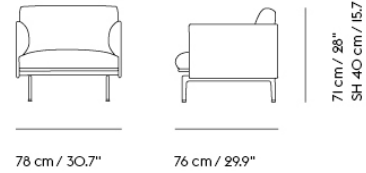

OUTLINE STUDIO CHAIR / POLISHED ALUMINUM BASE

Colli	1
Shipper Colli	1
Gross Weight (kg)	29
Net Weight (kg)	24

Item No.	Color	Net Price	Recommended Retail Price	Lead Time
Made-To-Order				
68545	Ocean - Color 3, 21, 32, 50, 52, 80 & 601	EUR 1.805,90	EUR 2.149,00	6 weeks
67008	Remix - All Colors	EUR 1.805,90	EUR 2.149,00	6 weeks
67001	Vancouver - Color 4, 8, 10, 12, 13 & 14	EUR 1.805,90	EUR 2.149,00	8 weeks
67010	Canvas - All Colors	EUR 2.012,60	EUR 2.395,00	6 weeks
67009	Clara - All Colors	EUR 2.012,60	EUR 2.395,00	6 weeks
67002	Fiord - All Colors	EUR 2.012,60	EUR 2.395,00	6 weeks
67007	Rime - All Colors	EUR 2.012,60	EUR 2.395,00	6 weeks
67005	Steelcut - All Colors	EUR 2.012,60	EUR 2.395,00	6 weeks
67004	Steelcut Trio - All Colors	EUR 2.012,60	EUR 2.395,00	6 weeks
67011	Divina - All Colors	EUR 2.096,60	EUR 2.495,00	6 weeks
67012	Divina MD - All Colors	EUR 2.096,60	EUR 2.495,00	6 weeks
67013	Divina Melange - All Colors	EUR 2.096,60	EUR 2.495,00	6 weeks
67006	Hallingdal - All Colors	EUR 2.096,60	EUR 2.495,00	6 weeks
67021	Balder - All Colors	EUR 2.264,70	EUR 2.695,00	6 weeks
68313	Clay - Color 1, 3, 6, 7, 9, 10, 12, 13, 14, 15 & 17	EUR 2.264,70	EUR 2.695,00	6 weeks
67022	Twill Weave - All Colors	EUR 2.264,70	EUR 2.695,00	6 weeks
67020	Vidar - All Colors	EUR 2.264,70	EUR 2.695,00	6 weeks
67017	Easy Leather - All Colors	EUR 2.478,20	EUR 2.949,00	6 weeks
67003	Refine Leather - All Colors	EUR 2.684,90	EUR 3.195,00	6 weeks
67014	Endure Leather - All Colors	EUR 3.273,10	EUR 3.895,00	6 weeks

Extras