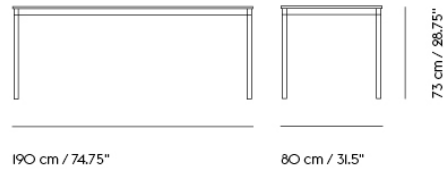

Colli	1
Shipper Colli	2
Gross Weight (kg)	28.8
Net Weight (kg)	22.99
Base color options	White, Black

Item No.	Color	Net Price	Recommended Retail Price	Lead Time
Made-To-Order				
64204	Black Laminate/Black ABS/Black	EUR 965,50	EUR 1.149,00	6 weeks
64203	Black Laminate/Black ABS/White	EUR 965,50	EUR 1.149,00	6 weeks
64208	Black Laminate/Plywood/Black	EUR 965,50	EUR 1.149,00	6 weeks
64207	Black Laminate/Plywood/White	EUR 965,50	EUR 1.149,00	6 weeks
64206	White Laminate/Plywood/Black	EUR 965,50	EUR 1.149,00	6 weeks
64205	White Laminate/Plywood/White	EUR 965,50	EUR 1.149,00	6 weeks
64202	White Laminate/White ABS/Black	EUR 965,50	EUR 1.149,00	6 weeks
64201	White Laminate/White ABS/White	EUR 965,50	EUR 1.149,00	6 weeks
64216	Black Nanolaminate/Plywood/Black	EUR 1.424,40	EUR 1.695,00	6 weeks
64215	Black Nanolaminate/Plywood/White	EUR 1.424,40	EUR 1.695,00	6 weeks
64214	White Nanolaminate/Plywood/Black	EUR 1.424,40	EUR 1.695,00	6 weeks
64213	White Nanolaminate/Plywood/White	EUR 1.424,40	EUR 1.695,00	6 weeks
64210	Black Linoleum/Plywood/Black	EUR 1.217,60	EUR 1.449,00	6 weeks
64209	Black Linoleum/Plywood/White	EUR 1.217,60	EUR 1.449,00	6 weeks
64809	Lacquered Oak Veneer/Plywood/Black	EUR 1.424,40	EUR 1.695,00	6 weeks
64808	Lacquered Oak Veneer/Plywood/White	EUR 1.424,40	EUR 1.695,00	6 weeks