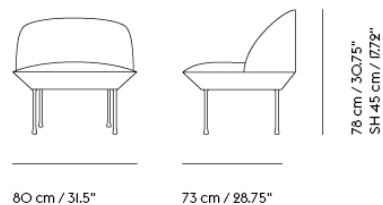

Colli	1
Shipper Colli	1
Gross Weight (kg)	23
Net Weight (kg)	20
Base color options	Black, Burnt Yellow, Chrome, Dark Grey, Light Grey or Navy Blue

Item No.	Color	Net Price	Recommended Retail Price	Lead Time
Made-To-Order				
15009	Ocean - Color 3, 21, 32, 50, 52, 80 & 601	EUR 1.424,40	EUR 1.695,00	6 weeks
15044	Canvas - All Colors	EUR 1.553,80	EUR 1.849,00	6 weeks
15040	Clara - All Colors	EUR 1.553,80	EUR 1.849,00	6 weeks
14841	Fiord - All Colors	EUR 1.553,80	EUR 1.849,00	6 weeks
15041	Steelcut - All Colors	EUR 1.553,80	EUR 1.849,00	6 weeks
15043	Steelcut Trio - All Colors	EUR 1.553,80	EUR 1.849,00	6 weeks
15047	Divina - All Colors	EUR 1.676,50	EUR 1.995,00	6 weeks
15048	Divina MD - All Colors	EUR 1.676,50	EUR 1.995,00	6 weeks
15049	Divina Melange - All Colors	EUR 1.676,50	EUR 1.995,00	6 weeks
15042	Hallingdal - All Colors	EUR 1.676,50	EUR 1.995,00	6 weeks
30135	Vidar - All Colors	EUR 1.844,50	EUR 2.195,00	6 weeks
COM/COL & Specials				
15046	COM - Textile	EUR 1.553,80	EUR 1.849,00	8 weeks
14842	COM- Imitation Leather	EUR 1.676,50	EUR 1.995,00	8 weeks