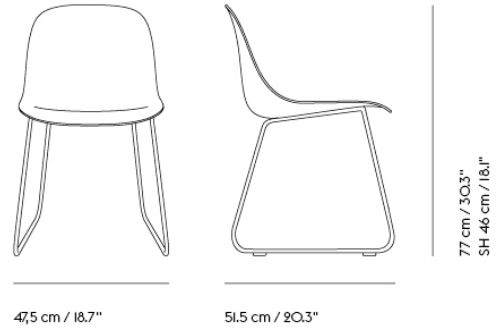

Colli	1
Shipper Colli	1
Net Weight (kg)	7.4
Base color options	Black, Dusty Green, Grey or White

Item No.	Color	Net Price	Recommended Retail Price	Lead Time
Made-To-Order				
58929	Black/Black (Recycled Plastic)	EUR 226,10	EUR 269,00	4 weeks
59031	Dusty Green/Dusty Green (Recycled Plastic)	EUR 226,10	EUR 269,00	4 weeks
58930	Grey/Grey (Recycled Plastic)	EUR 226,10	EUR 269,00	4 weeks
58931	Natural White/White (Recycled Plastic)	EUR 226,10	EUR 269,00	4 weeks
59032	Ochre/Black (Recycled Plastic)	EUR 226,10	EUR 269,00	4 weeks
58179	Ocean - Color 3, 21, 32, 50, 52, 80 & 601	EUR 419,30	EUR 499,00	4 weeks
24157	Remix - All Colors	EUR 419,30	EUR 499,00	4 weeks
70222	Wooly - All Colors	EUR 419,30	EUR 499,00	4 weeks
24165	Canvas - All Colors	EUR 495,00	EUR 589,00	4 weeks
24164	Clara - All Colors	EUR 495,00	EUR 589,00	4 weeks
55044	Hero - All Colors	EUR 495,00	EUR 589,00	4 weeks
24158	Steelcut - All Colors	EUR 495,00	EUR 589,00	4 weeks
24159	Steelcut Trio - All Colors	EUR 495,00	EUR 589,00	4 weeks
24161	Divina - All Colors	EUR 567,20	EUR 675,00	4 weeks
24166	Divina MD - All Colors	EUR 567,20	EUR 675,00	4 weeks
24167	Divina Melange - All Colors	EUR 567,20	EUR 675,00	4 weeks
24160	Hallingdal - All Colors	EUR 567,20	EUR 675,00	4 weeks
55161	Balder - All Colors	EUR 575,60	EUR 685,00	4 weeks
58021	Clay - Color 1, 3, 6, 7, 9, 10, 12, 13, 14, 15 & 17	EUR 575,60	EUR 685,00	4 weeks
55278	Twill Weave - All Colors	EUR 575,60	EUR 685,00	4 weeks
24170	Easy Leather - All Colors	EUR 663,00	EUR 789,00	4 weeks
24162	Refine Leather - All Colors	EUR 721,80	EUR 859,00	4 weeks
24163	Endure Leather - All Colors	EUR 768,90	EUR 915,00	4 weeks