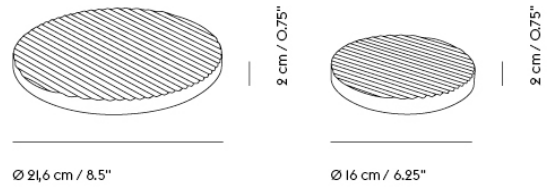

Colli 4
Shipper Colli 1
Gross Weight (kg) 1.45
Net Weight (kg) 1.3

Item No.	Color	Net Price	Recommended Retail Price	Lead Time
Ready-To-Ship				
17063	Green - $\varnothing 16\text{ cm} / 6.25''$	EUR 32,80	EUR 39,00	-
17061	Grey - $\varnothing 16\text{ cm} / 6.25''$	EUR 32,80	EUR 39,00	-
17062	White - $\varnothing 16\text{ cm} / 6.25''$	EUR 32,80	EUR 39,00	-
17073	Green - $\varnothing 21,6\text{ cm} / 8.5''$	EUR 49,60	EUR 59,00	-
17071	Grey - $\varnothing 21,6\text{ cm} / 8.5''$	EUR 49,60	EUR 59,00	-