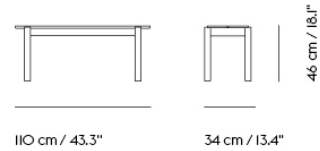

LINEAR WOOD BENCH / 110 X 34 CM / 43.3 X 13.4"

Colli	1
Shipper Colli	1
Gross Weight (kg)	12
Net Weight (kg)	7.034

Item No.	Color	Net Price	Recommended Retail Price	Lead Time
Ready-To-Ship				
30919	Oak	EUR 525,20	EUR 625,00	-