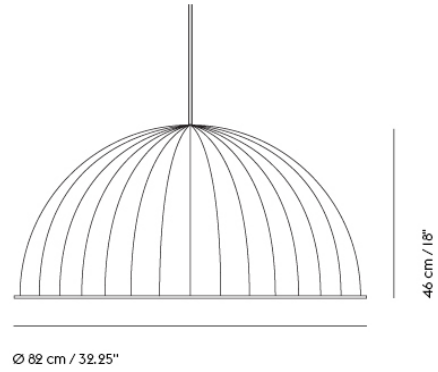

UNDER THE BELL PENDANT LAMP / Ø 82 CM / 32.25"

Colli	1
Shipper Colli	1
Gross Weight (kg)	5.71
Net Weight (kg)	2.32

Item No.	Color	Net Price	Recommended Retail Price	Lead Time
Ready-To-Ship				
21351	Black	EUR 587,40	EUR 699,00	-
21352	Grey	EUR 587,40	EUR 699,00	-
21353	White Mélange	EUR 587,40	EUR 699,00	-
Extras				
60362	Under the Bell Cord - Black (per linear meter)	EUR 2,10	EUR 2,50	-
60363	Under the Bell Cord - Grey (per linear meter)	EUR 2,10	EUR 2,50	-
60361	Under the Bell Cord - White Mélange (per linear meter)	EUR 2,10	EUR 2,50	-
24050	Ceiling Cap - White	EUR 13,40	EUR 16,00	-