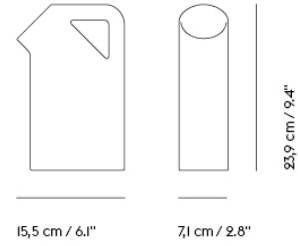

Colli 2
Shipper Colli 1
Gross Weight (kg) 1.3
Net Weight (kg) 1

Item No.	Color	Net Price	Recommended Retail Price	Lead Time
Ready-To-Ship				
12360	Dark Green	EUR 66,40	EUR 79,00	-
12362	Pale Blue	EUR 66,40	EUR 79,00	-
12361	Sand	EUR 66,40	EUR 79,00	-