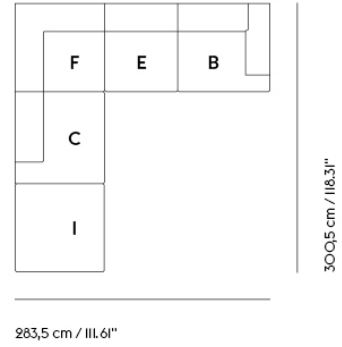

CONNECT SOFT MODULAR SOFA / CORNER - CONFIGURATION I

Colli 1
Shipper Colli 5
Gross Weight (kg) 224.09
Net Weight (kg) 169.99

Item No.	Color	Net Price	Recommended Retail Price	Lead Time
Ready-To-Ship				
96030	Re-wool 128	EUR 6.718,50	EUR 7.995,00	-
96031	Clay 12	EUR 7.520,20	EUR 8.949,00	-