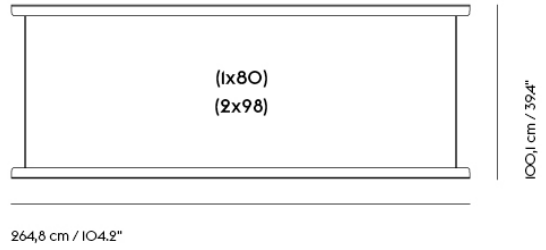

**IN SITU MODULAR SOFA / FRAME
SECTION (1 X 80 + 2 X 98)**

Colli 1
Shipper Colli 1
Gross Weight (kg) 33
Net Weight (kg) 28.02

Item No.	Color	Net Price	Recommended Retail Price	Lead Time
Ready-To-Ship				
41562	Black - 1 x 80 + 2 x 98	EUR 508,40	EUR 605,00	-