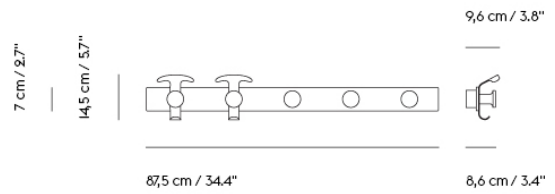

Colli 1
Shipper Colli 1
Gross Weight (kg) 3.14
Net Weight (kg) 2.26

Item No.	Color	Net Price	Recommended Retail Price	Lead Time
Ready-To-Ship				
12370	Grey/Grey	EUR 163,90	EUR 195,00	-
12373	Oak/Black	EUR 163,90	EUR 195,00	-
12371	Oak/Grey	EUR 163,90	EUR 195,00	-
12372	Oak/Copper Brown	EUR 163,90	EUR 195,00	-