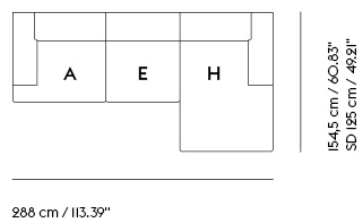

CONNECT SOFT MODULAR SOFA / 3-SEATER - CONFIGURATION 2

Colli	1
Shipper Colli	3
Gross Weight (kg)	159.2
Net Weight (kg)	122.8

Item No.	Color	Net Price	Recommended Retail Price	Lead Time
Made-To-Order				
96020	Re-wool 128	EUR 4.869,70	EUR 5.795,00	6 weeks
96021	Clay 12	EUR 5.373,90	EUR 6.395,00	6 weeks