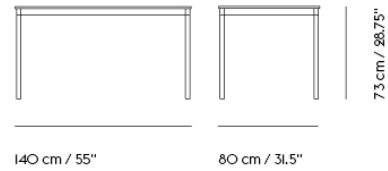

BASE TABLE / 140 X 80 CM / 55.1 X 31.5"

Colli	1
Shipper Colli	2
Gross Weight (kg)	25.7
Net Weight (kg)	22.3
Base color options	White, Black

Item No.	Color	Net Price	Recommended Retail Price	Lead Time
Ready-To-Ship				
63986	White Laminate/Plywood/Black	EUR 920,20	EUR 1.095,00	-
63985	White Laminate/Plywood/White	EUR 920,20	EUR 1.095,00	-
63982	White Laminate/White ABS/Black	EUR 920,20	EUR 1.095,00	-
63981	White Laminate/White ABS/White	EUR 920,20	EUR 1.095,00	-
63990	Black Linoleum/Plywood/Black	EUR 1.004,20	EUR 1.195,00	-
63989	Black Linoleum/Plywood/White	EUR 1.004,20	EUR 1.195,00	-
64787	Lacquered Oak Veneer/Plywood/Black	EUR 1.133,60	EUR 1.349,00	-
64786	Lacquered Oak Veneer/Plywood/White	EUR 1.133,60	EUR 1.349,00	-
Made-To-Order				
63984	Black Laminate/Black ABS/Black	EUR 920,20	EUR 1.095,00	6 weeks
63983	Black Laminate/Black ABS/White	EUR 920,20	EUR 1.095,00	6 weeks
63988	Black Laminate/Plywood/Black	EUR 920,20	EUR 1.095,00	6 weeks
63987	Black Laminate/Plywood/White	EUR 920,20	EUR 1.095,00	6 weeks
63996	Black Nanolaminate/Plywood/Black	EUR 1.256,30	EUR 1.495,00	6 weeks
63995	Black Nanolaminate/Plywood/White	EUR 1.256,30	EUR 1.495,00	6 weeks
63994	White Nanolaminate/Plywood/Black	EUR 1.256,30	EUR 1.495,00	6 weeks
63993	White Nanolaminate/Plywood/White	EUR 1.256,30	EUR 1.495,00	6 weeks