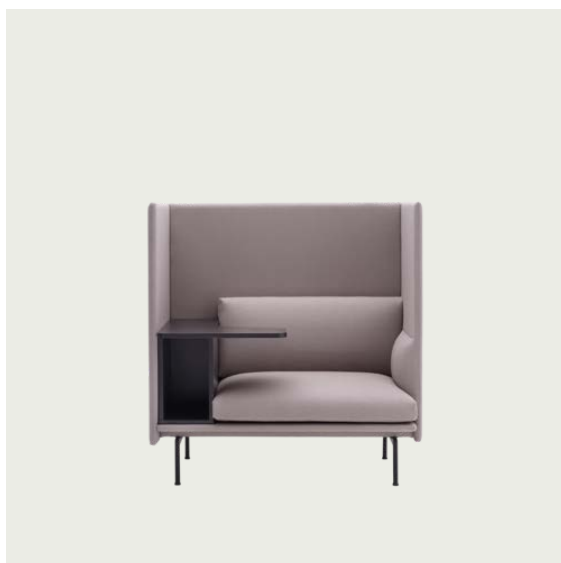

OUTLINE HIGHBACK WORK / LEFT - BLACK BASE

Colli	1
Shipper Colli	1
Gross Weight (kg)	83
Net Weight (kg)	74
Please note	That this product features a table on the left-hand side when facing the product from the front.

Item No.	Color	Net Price	Recommended Retail Price	Lead Time
Made-To-Order				
68587	Ocean - Color 3, 21, 32, 50, 52, 80 & 601	EUR 3.441,20	EUR 4.095,00	6 weeks
28615	Remix - All Colors	EUR 3.441,20	EUR 4.095,00	6 weeks
28601	Vancouver - Color 4, 8, 10, 12, 13 & 14	EUR 3.441,20	EUR 4.095,00	8 weeks
28619	Canvas - All Colors	EUR 3.738,70	EUR 4.449,00	6 weeks
28617	Clara - All Colors	EUR 3.738,70	EUR 4.449,00	6 weeks
28603	Fiord - All Colors	EUR 3.738,70	EUR 4.449,00	6 weeks
28613	Rime - All Colors	EUR 3.738,70	EUR 4.449,00	6 weeks
28609	Steelcut - All Colors	EUR 3.738,70	EUR 4.449,00	6 weeks
28607	Steelcut Trio - All Colors	EUR 3.738,70	EUR 4.449,00	6 weeks
28621	Divina - All Colors	EUR 4.158,80	EUR 4.949,00	6 weeks
28623	Divina MD - All Colors	EUR 4.158,80	EUR 4.949,00	6 weeks
28625	Divina Melange - All Colors	EUR 4.158,80	EUR 4.949,00	6 weeks
28611	Hallingdal - All Colors	EUR 4.158,80	EUR 4.949,00	6 weeks
28641	Balder - All Colors	EUR 4.242,90	EUR 5.049,00	6 weeks
68355	Clay - Color 1, 3, 6, 7, 9, 10, 12, 13, 14, 15 & 17	EUR 4.242,90	EUR 5.049,00	6 weeks
28643	Twill Weave - All Colors	EUR 4.242,90	EUR 5.049,00	6 weeks
28639	Vidar - All Colors	EUR 4.242,90	EUR 5.049,00	6 weeks
28633	Easy Leather - All Colors	EUR 5.419,30	EUR 6.449,00	6 weeks
28605	Refine Leather - All Colors	EUR 6.175,60	EUR 7.349,00	6 weeks
28627	Endure Leather - All Colors	EUR 6.634,50	EUR 7.895,00	6 weeks

Extras