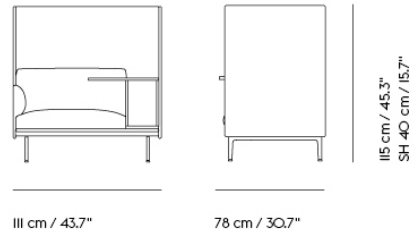

OUTLINE HIGHBACK WORK / RIGHT - BLACK BASE

Colli 1
Shipper Colli 1
Gross Weight (kg) 83
Net Weight (kg) 74
Please note That this product features a table on the right-hand side when facing the product from the front.

Item No.	Color	Net Price	Recommended Retail Price	Lead Time
Made-To-Order				
68589	Ocean - Color 3, 21, 32, 50, 52, 80 & 60I	EUR 3.441,20	EUR 4.095,00	6 weeks
28616	Remix - All Colors	EUR 3.441,20	EUR 4.095,00	6 weeks
28602	Vancouver - Color 4, 8, 10, 12, 13 & 14	EUR 3.441,20	EUR 4.095,00	8 weeks
28620	Canvas - All Colors	EUR 3.738,70	EUR 4.449,00	6 weeks
28618	Clara - All Colors	EUR 3.738,70	EUR 4.449,00	6 weeks
28604	Fiord - All Colors	EUR 3.738,70	EUR 4.449,00	6 weeks
28614	Rime - All Colors	EUR 3.738,70	EUR 4.449,00	6 weeks
28610	Steelcut - All Colors	EUR 3.738,70	EUR 4.449,00	6 weeks
28608	Steelcut Trio - All Colors	EUR 3.738,70	EUR 4.449,00	6 weeks
28622	Divina - All Colors	EUR 4.158,80	EUR 4.949,00	6 weeks
28624	Divina MD - All Colors	EUR 4.158,80	EUR 4.949,00	6 weeks
28626	Divina Melange - All Colors	EUR 4.158,80	EUR 4.949,00	6 weeks
28612	Hallingdal - All Colors	EUR 4.158,80	EUR 4.949,00	6 weeks
28642	Balder - All Colors	EUR 4.242,90	EUR 5.049,00	6 weeks
68357	Clay - Color 1, 3, 6, 7, 9, 10, 12, 13, 14, 15 & 17	EUR 4.242,90	EUR 5.049,00	6 weeks
28644	Twill Weave - All Colors	EUR 4.242,90	EUR 5.049,00	6 weeks
28640	Vidar - All Colors	EUR 4.242,90	EUR 5.049,00	6 weeks
28634	Easy Leather - All Colors	EUR 5.419,30	EUR 6.449,00	6 weeks
28606	Refine Leather - All Colors	EUR 6.175,60	EUR 7.349,00	6 weeks
28628	Endure Leather - All Colors	EUR 6.634,50	EUR 7.895,00	6 weeks

Extras