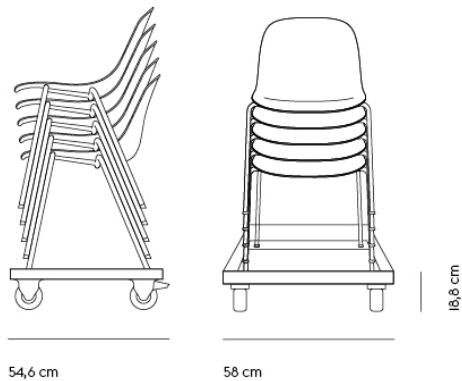

Colli	1
Shipper Colli	1
Gross Weight (kg)	14.65
Net Weight (kg)	14.6
Stacking information	We recommend stacking a maximum of 15 chairs

Item No.	Color	Net Price	Recommended Retail Price	Lead Time
Ready-To-Ship				
18264	Black	EUR 567,20	EUR 675,00	-