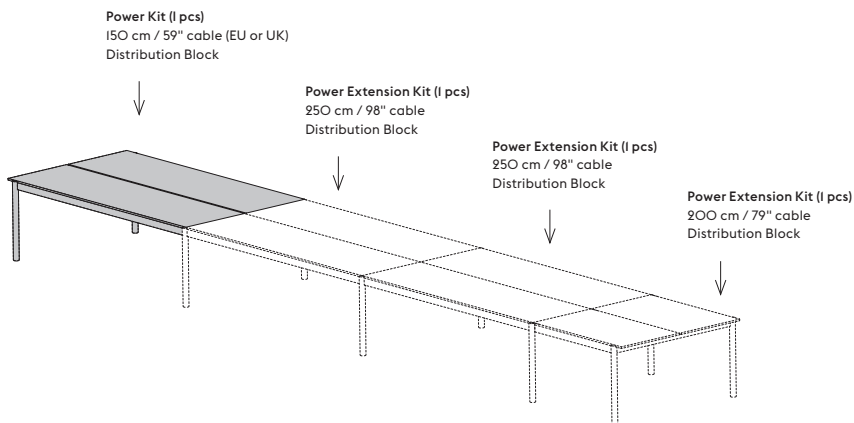

Example 2

OPTION B

1. TABLES / 2. ACCESSORIES / 3. LIGHTING / 4. TABLE POWER OUTLET / 5. INTEGRATED POWER / 6. CABLE TRAY