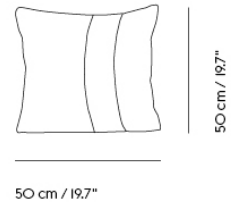

LAYER CUSHION / 50 X 50 CM / 20 X 20

Colli |
Shipper Colli |
Gross Weight (kg) 0.65
Net Weight (kg) 0.6

Item No.	Color	Net Price	Recommended Retail Price	Lead Time
Ready-To-Ship				
80211	Dark Grey ***	EUR 91,60	EUR 109,00	-
80213	Midnight Blue ***	EUR 91,60	EUR 109,00	-