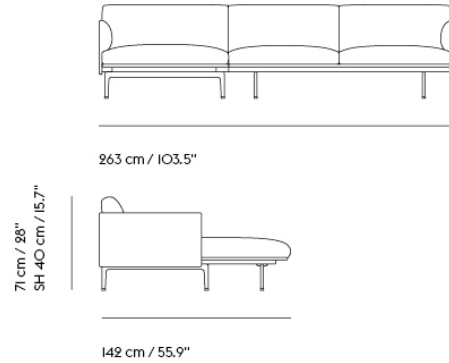

OUTLINE SOFA / CHAISE LONGUE - LEFT - BLACK BASE

Colli	1
Shipper Colli	2
Gross Weight (kg)	90
Net Weight (kg)	80
Please note	That this product features a chaise longue on the left-hand side when facing the product from the front.

Item No.	Color	Net Price	Recommended Retail Price	Lead Time
Made-To-Order				
68565	Ocean - Color 3, 21, 32, 50, 52, 80 & 601	EUR 4.242,90	EUR 5.049,00	6 weeks
27671	Remix - All Colors	EUR 4.242,90	EUR 5.049,00	6 weeks
27601	Vancouver - Color 4, 8, 10, 12, 13 & 14	EUR 4.242,90	EUR 5.049,00	8 weeks
27691	Canvas - All Colors	EUR 4.617,60	EUR 5.495,00	6 weeks
27681	Clara - All Colors	EUR 4.617,60	EUR 5.495,00	6 weeks
27611	Fiord - All Colors	EUR 4.617,60	EUR 5.495,00	6 weeks
27641	Steelcut - All Colors	EUR 4.617,60	EUR 5.495,00	6 weeks
27701	Divina - All Colors	EUR 4.915,10	EUR 5.849,00	6 weeks
27711	Divina MD - All Colors	EUR 4.915,10	EUR 5.849,00	6 weeks
27721	Divina Melange - All Colors	EUR 4.915,10	EUR 5.849,00	6 weeks
27651	Hallingdal - All Colors	EUR 4.915,10	EUR 5.849,00	6 weeks
27795	Balder - All Colors	EUR 5.251,30	EUR 6.249,00	6 weeks
68333	Clay - Color 1, 3, 6, 7, 9, 10, 12, 13, 14, 15 & 17	EUR 5.251,30	EUR 6.249,00	6 weeks
27797	Twill Weave - All Colors	EUR 5.251,30	EUR 6.249,00	6 weeks
27783	Vidar - All Colors	EUR 5.251,30	EUR 6.249,00	6 weeks
27741	Easy Leather - All Colors	EUR 6.175,60	EUR 7.349,00	6 weeks
27621	Refine Leather - All Colors	EUR 6.382,40	EUR 7.595,00	6 weeks
27731	Endure Leather - All Colors	EUR 8.063,00	EUR 9.595,00	6 weeks
Extras				
83061	Leather care set for Refine Leather	EUR 16,00	EUR 19,00	-
00338	Test Sample - Textile	EUR 1.680,70	EUR 2.000,00	6 weeks