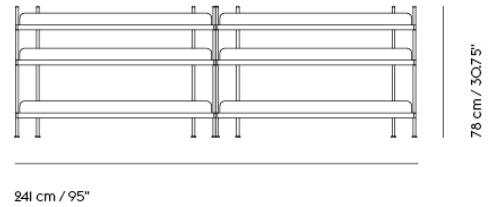

COMPILE SHELVING SYSTEM / CONFIGURATION 6

Colli 1
Shipper Colli 7
Gross Weight (kg) 78
Net Weight (kg) 73

Item No.	Color	Net Price	Recommended Retail Price	Lead Time
Ready-To-Ship				
50075	Black - Configuration 6	EUR 1.340,30	EUR 1.595,00	-
50076	Grey - Configuration 6	EUR 1.340,30	EUR 1.595,00	-
50077	White - Configuration 6	EUR 1.340,30	EUR 1.595,00	-