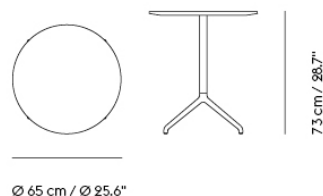

STILL CAFÉ TABLE / Ø 65 H: 73 CM / Ø 25.6 H: 28.7"

Colli	1
Shipper Colli	2
Gross Weight (kg)	14.7
Net Weight (kg)	10.152
Base color options	Black, White

Item No.	Color	Net Price	Recommended Retail Price	Lead Time
Ready-To-Ship				
65564	Black Nanolaminate/Black	EUR 478,20	EUR 569,00	-
65563	Black Nanolaminate/White	EUR 478,20	EUR 569,00	-
65562	White Nanolaminate/Black	EUR 478,20	EUR 569,00	-
65561	White Nanolaminate/White	EUR 478,20	EUR 569,00	-
Made-To-Order				
65566	Black Linoleum/Black	EUR 478,20	EUR 569,00	6 weeks
65565	Black Linoleum/White	EUR 478,20	EUR 569,00	6 weeks