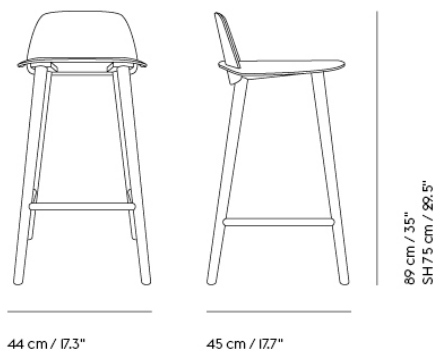

Colli 1
Shipper Colli 1
Gross Weight (kg) 5.6
Net Weight (kg) 4.3

Item No.	Color	Net Price	Recommended Retail Price	Lead Time
Ready-To-Ship				
32062	Black	EUR 394,10	EUR 469,00	-
32064	Green	EUR 394,10	EUR 469,00	-
32063	Grey	EUR 394,10	EUR 469,00	-
32066	Midnight Blue	EUR 394,10	EUR 469,00	-
32061	Oak	EUR 394,10	EUR 469,00	-
32067	Sand Yellow	EUR 394,10	EUR 469,00	-
32069	Stained Dark Brown	EUR 394,10	EUR 469,00	-
32065	Tan Rose	EUR 394,10	EUR 469,00	-
32068	White	EUR 394,10	EUR 469,00	-
Made-To-Order				
32132	Black - With Steel Foot Protect	EUR 416,00	EUR 495,00	7 weeks
32134	Green - With Steel Foot Protect	EUR 416,00	EUR 495,00	7 weeks
32133	Grey - With Steel Foot Protect	EUR 416,00	EUR 495,00	7 weeks
32136	Midnight Blue - With Steel Foot Protect	EUR 416,00	EUR 495,00	7 weeks
32131	Oak - With Steel Foot Protect	EUR 416,00	EUR 495,00	7 weeks
32137	Sand Yellow - With Steel Foot Protect	EUR 416,00	EUR 495,00	7 weeks
32139	Stained Dark Brown - With Steel Foot Protect	EUR 416,00	EUR 495,00	7 weeks
32135	Tan Rose - With Steel Foot Protect	EUR 416,00	EUR 495,00	7 weeks
32138	White - With Steel Foot Protect	EUR 416,00	EUR 495,00	7 weeks

Extras