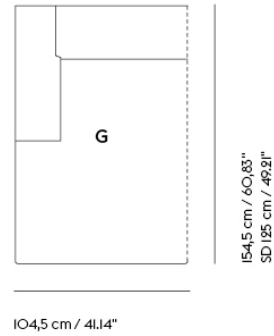

CONNECT SOFT MODULAR SOFA / LEFT ARMREST CHAISE LONGUE (G)

Colli	1
Shipper Colli	1
Gross Weight (kg)	67.2
Net Weight (kg)	52.1
Please note	This product features an armrest on the left-hand side when facing the product from the front.