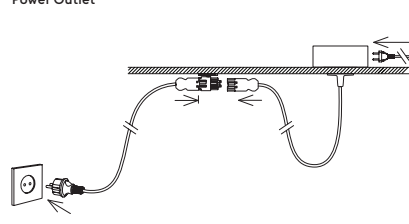

The Linear Mounted Lamps must be connected to the integrated Power Kit.

Wieland GSTI813 plug

Standard plug (EU or UK)

1. Connecting using the Wieland GSTI813 plug

2. Connecting using a standard plug to the Linear Table Power Outlet