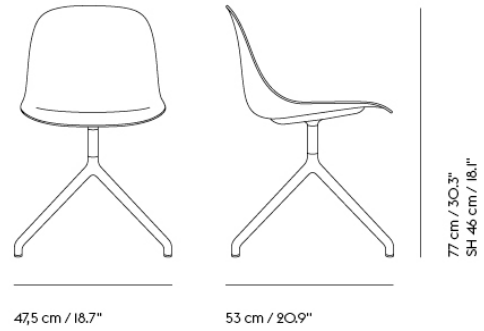

FIBER SIDE CHAIR SWIVEL BASE W. RETURN

Colli	1
Shipper Colli	1
Net Weight (kg)	9.8
Base color options	Black, Dusty Green, Grey, Polished Aluminum or White

Item No.	Color	Net Price	Recommended Retail Price	Lead Time
Made-To-Order				
58996	Black/Black (Recycled Plastic)	EUR 360,50	EUR 429,00	4 weeks
58998	Dusty Green/Dusty Green (Recycled Plastic)	EUR 360,50	EUR 429,00	4 weeks
58997	Grey/Grey (Recycled Plastic)	EUR 360,50	EUR 429,00	4 weeks
59000	Natural White/White (Recycled Plastic)	EUR 360,50	EUR 429,00	4 weeks
58999	Ochre/Black (Recycled Plastic)	EUR 360,50	EUR 429,00	4 weeks
58165	Ocean - Color 3, 21, 32, 50, 52, 80 & 601	EUR 542,00	EUR 645,00	4 weeks
23330	Remix - All Colors	EUR 542,00	EUR 645,00	4 weeks
70224	Wooly - All Colors	EUR 542,00	EUR 645,00	4 weeks
23338	Canvas - All Colors	EUR 621,00	EUR 739,00	4 weeks
23337	Clara - All Colors	EUR 621,00	EUR 739,00	4 weeks
55014	Hero - All Colors	EUR 621,00	EUR 739,00	4 weeks
23331	Steelcut - All Colors	EUR 621,00	EUR 739,00	4 weeks
23332	Steelcut Trio - All Colors	EUR 621,00	EUR 739,00	4 weeks
23334	Divina - All Colors	EUR 688,20	EUR 819,00	4 weeks
23339	Divina MD - All Colors	EUR 688,20	EUR 819,00	4 weeks
23340	Divina Melange - All Colors	EUR 688,20	EUR 819,00	4 weeks
23333	Hallingdal - All Colors	EUR 688,20	EUR 819,00	4 weeks
55131	Balder - All Colors	EUR 701,70	EUR 835,00	4 weeks
58007	Clay - Color 1, 3, 6, 7, 9, 10, 12, 13, 14, 15 & 17	EUR 701,70	EUR 835,00	4 weeks
55248	Twill Weave - All Colors	EUR 701,70	EUR 835,00	4 weeks
23343	Easy Leather - All Colors	EUR 789,10	EUR 939,00	4 weeks
23335	Refine Leather - All Colors	EUR 881,50	EUR 1.049,00	4 weeks
23336	Endure Leather - All Colors	EUR 920,20	EUR 1.095,00	4 weeks