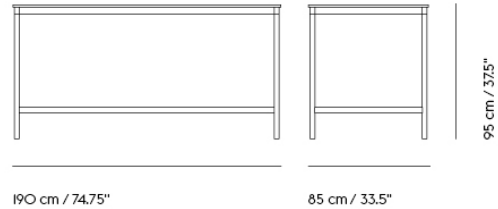

BASE HIGH TABLE / 190 X 85 H: 95 CM / 74.8 X 33.5 H: 37.4"

Colli	1
Shipper Colli	2
Gross Weight (kg)	46
Net Weight (kg)	39.25
Base color options	White, Black

Item No.	Color	Net Price	Recommended Retail Price	Lead Time
Ready-To-Ship				
62046	White Laminate/Plywood/Black	EUR 1.553,80	EUR 1.849,00	-
62045	White Laminate/Plywood/White	EUR 1.553,80	EUR 1.849,00	-
62042	White Laminate/White ABS/Black	EUR 1.553,80	EUR 1.849,00	-
62041	White Laminate/White ABS/White	EUR 1.553,80	EUR 1.849,00	-
62050	Black Linoleum/Plywood/Black	EUR 1.721,80	EUR 2.049,00	-
62049	Black Linoleum/Plywood/White	EUR 1.721,80	EUR 2.049,00	-
64775	Lacquered Oak Veneer/Plywood/Black	EUR 1.805,90	EUR 2.149,00	-
64774	Lacquered Oak Veneer/Plywood/White	EUR 1.805,90	EUR 2.149,00	-
Made-To-Order				
62044	Black Laminate/Black ABS/Black	EUR 1.553,80	EUR 1.849,00	8 weeks
62043	Black Laminate/Black ABS/White	EUR 1.553,80	EUR 1.849,00	8 weeks
62048	Black Laminate/Plywood/Black	EUR 1.553,80	EUR 1.849,00	8 weeks
62047	Black Laminate/Plywood/White	EUR 1.553,80	EUR 1.849,00	8 weeks
62056	Black Nanolaminate/Plywood/Black	EUR 1.928,60	EUR 2.295,00	8 weeks
62055	Black Nanolaminate/Plywood/White	EUR 1.928,60	EUR 2.295,00	8 weeks
62054	White Nanolaminate/Plywood/Black	EUR 1.928,60	EUR 2.295,00	8 weeks
62053	White Nanolaminate/Plywood/White	EUR 1.928,60	EUR 2.295,00	8 weeks