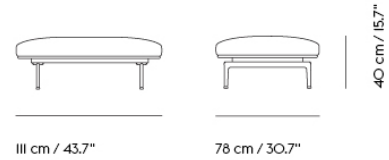

COM/COL & Specials

28054	COM - Textile	EUR 1.133,60	EUR 1.349,00	6-12 weeks
28055	COM - Imitation Leather	EUR 1.256,30	EUR 1.495,00	6-12 weeks
28056	COM - Leather	EUR 1.592,40	EUR 1.895,00	6-12 weeks

OUTLINE POUF / POUF - POLISHED ALUMINUM BASE