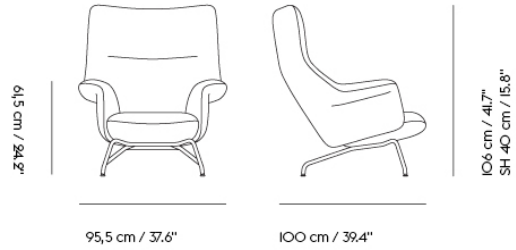

Colli	1
Shipper Colli	1
Gross Weight (kg)	45
Net Weight (kg)	40
Base color options	Anthracite Black or Chrome

Item No.	Color	Net Price	Recommended Retail Price	Lead Time
Ready-To-Ship				
87000-BLCK_80	Ocean 80/Anthracite Black	EUR 1.760,50	EUR 2.095,00	-
87015-CHRO_782	Balder 782/Chrome	EUR 2.142,00	EUR 2.549,00	-
87016-BLCK_COGN	Refine Leather Cognac/Anthracite Black	EUR 2.646,20	EUR 3.149,00	-
Made-To-Order				
87000	Ocean - Color 3, 21, 32, 50, 52, 80 & 601	EUR 1.760,50	EUR 2.095,00	6 weeks
87005	Clara - All Colors	EUR 1.973,90	EUR 2.349,00	6 weeks
87004	Fiord - All Colors	EUR 1.973,90	EUR 2.349,00	6 weeks
87006	Rime - All Colors	EUR 1.973,90	EUR 2.349,00	6 weeks
87002	Steelcut - All Colors	EUR 1.973,90	EUR 2.349,00	6 weeks
87003	Steelcut Trio - All Colors	EUR 1.973,90	EUR 2.349,00	6 weeks
87009	Divina - All Colors	EUR 2.058,00	EUR 2.449,00	6 weeks
87010	Divina MD - All Colors	EUR 2.058,00	EUR 2.449,00	6 weeks
87011	Divina Melange - All Colors	EUR 2.058,00	EUR 2.449,00	6 weeks
87008	Hallingdal - All Colors	EUR 2.058,00	EUR 2.449,00	6 weeks
87013	Still - All Colors	EUR 2.058,00	EUR 2.449,00	6 weeks
87015	Balder - All Colors	EUR 2.142,00	EUR 2.549,00	6 weeks
87047	Clay - Color 1, 3, 6, 7, 9, 10, 12, 13, 14, 15 & 17	EUR 2.142,00	EUR 2.549,00	6 weeks
87012	Twill Weave - All Colors	EUR 2.142,00	EUR 2.549,00	6 weeks
87014	Vidar - All Colors	EUR 2.142,00	EUR 2.549,00	6 weeks
87017	Easy Leather - All Colors	EUR 2.478,20	EUR 2.949,00	6 weeks
87016	Refine Leather - All Colors	EUR 2.646,20	EUR 3.149,00	6 weeks