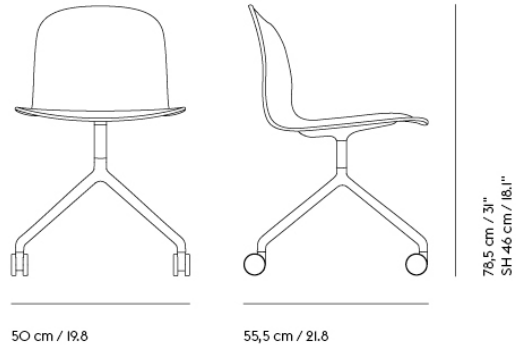

VISU WIDE CHAIR SWIVEL BASE W. CASTORS

Colli	1
Shipper Colli	1
Gross Weight (kg)	7.8
Net Weight (kg)	5.8
Base color options	Black with Black castors

Item No.	Color	Net Price	Recommended Retail Price	Lead Time
Made-To-Order				
21892	Black/Black	EUR 436,10	EUR 519,00	7 weeks
21893	Oak/Black	EUR 436,10	EUR 519,00	7 weeks
18247	Stained Dark Brown/Black	EUR 436,10	EUR 519,00	7 weeks
69155	Ocean - Color 3, 21, 32, 50, 52, 80 & 60I	EUR 508,40	EUR 605,00	7 weeks
21880	Remix - All Colors	EUR 508,40	EUR 605,00	7 weeks
21888	Canvas - All Colors	EUR 528,60	EUR 629,00	7 weeks
21883	Clara - All Colors	EUR 528,60	EUR 629,00	7 weeks
21882	Steelcut - All Colors	EUR 528,60	EUR 629,00	7 weeks
21881	Steelcut Trio - All Colors	EUR 528,60	EUR 629,00	7 weeks
21885	Divina - All Colors	EUR 570,60	EUR 679,00	7 weeks
21889	Divina MD - All Colors	EUR 570,60	EUR 679,00	7 weeks
21890	Divina Melange - All Colors	EUR 570,60	EUR 679,00	7 weeks
21884	Hallingdal - All Colors	EUR 570,60	EUR 679,00	7 weeks
69154	Clay - Color 1, 3, 6, 7, 9, 10, 12, 13, 14, 15 & 17	EUR 595,80	EUR 709,00	7 weeks
21895	Easy Leather - All Colors	EUR 743,70	EUR 885,00	7 weeks
21887	Endure Leather - All Colors	EUR 763,90	EUR 909,00	7 weeks
21886	Refine Leather - All Colors	EUR 763,90	EUR 909,00	7 weeks
Extras				
83061	Leather care set for Refine Leather	EUR 16,00	EUR 19,00	-
00335	Test Sample - Textile	EUR 420,20	EUR 500,00	6 weeks