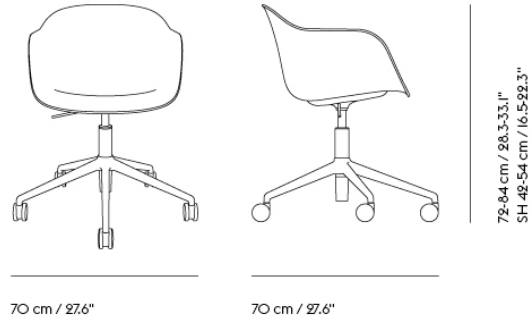

FIBER ARMCHAIR / SWIVEL BASE W. CASTORS & GAS LIFT

Colli	1
Shipper Colli	1
Net Weight (kg)	9.8
Base color options	Black, Grey and Polished Aluminum with Black castors. White with white castors.

Item No.	Color	Net Price	Recommended Retail Price	Lead Time
Made-To-Order				
58991	Black/Black (Recycled Plastic)	EUR 449,60	EUR 535,00	4 weeks
58992	Grey/Grey (Recycled Plastic)	EUR 449,60	EUR 535,00	4 weeks
58995	Natural White/White (Recycled Plastic)	EUR 449,60	EUR 535,00	4 weeks
58994	Ochre/Black (Recycled Plastic)	EUR 449,60	EUR 535,00	4 weeks
58211	Ocean - Color 3, 21, 32, 50, 52, 80 & 60I	EUR 668,10	EUR 795,00	4 weeks
50802	Remix - All Colors	EUR 668,10	EUR 795,00	4 weeks
50803	Wooly - All Colors	EUR 668,10	EUR 795,00	4 weeks
50806	Canvas - All Colors	EUR 747,10	EUR 889,00	4 weeks
50805	Clara - All Colors	EUR 747,10	EUR 889,00	4 weeks
55110	Hero - All Colors	EUR 747,10	EUR 889,00	4 weeks
50804	Steelcut - All Colors	EUR 747,10	EUR 889,00	4 weeks
50800	Steelcut Trio - All Colors	EUR 747,10	EUR 889,00	4 weeks
55227	Balder - All Colors	EUR 822,70	EUR 979,00	4 weeks
58053	Clay - Color 1, 3, 6, 7, 9, 10, 12, 13, 14, 15 & 17	EUR 822,70	EUR 979,00	4 weeks
50808	Divina - All Colors	EUR 822,70	EUR 979,00	4 weeks
50809	Divina MD - All Colors	EUR 822,70	EUR 979,00	4 weeks
50810	Divina Melange - All Colors	EUR 822,70	EUR 979,00	4 weeks
50807	Hallingdal - All Colors	EUR 822,70	EUR 979,00	4 weeks
55344	Twill Weave - All Colors	EUR 822,70	EUR 979,00	4 weeks
50812	Easy Leather - All Colors	EUR 1.004,20	EUR 1.195,00	4 weeks
50813	Refine Leather - All Colors	EUR 1.049,60	EUR 1.249,00	4 weeks
50814	Endure Leather - All Colors	EUR 1.088,20	EUR 1.295,00	4 weeks