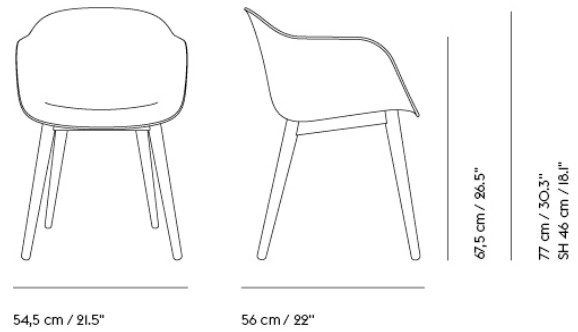

FIBER ARMCHAIR / WOOD BASE - FRONT UPHOLSTERY

Colli	1
Shipper Colli	1
Gross Weight (kg)	9.3
Net Weight (kg)	7
Base color options	Black, Dusty Green, Grey, Oak or Stained Dark Brown
Shell Color Options	Black, Dusty Green, Grey, Natural White or Ochre

Item No.	Color	Net Price	Recommended Retail Price	Lead Time
Made-To-Order				
58204	Ocean - Color 3, 21, 32, 50, 52, 80 & 601 - Matching Shell/Base	EUR 520,20	EUR 619,00	4 weeks
58205	Ocean - Color 3, 21, 32, 50, 52, 80 & 601 - Ochre Shell/Base	EUR 520,20	EUR 619,00	4 weeks
58316	Ocean - Color 3, 21, 32, 50, 52, 80 & 601 - Shell/Stained Dark Brown Base	EUR 520,20	EUR 619,00	4 weeks
58206	Ocean - Color 3, 21, 32, 50, 52, 80 & 601 - White Shell/Base	EUR 520,20	EUR 619,00	4 weeks
50585	Remix - Matching Shell/Base	EUR 520,20	EUR 619,00	4 weeks
50586	Remix - Ochre Shell/Base	EUR 520,20	EUR 619,00	4 weeks
57270	Remix - Shell/Stained Dark Brown Base	EUR 520,20	EUR 619,00	4 weeks
50587	Remix - White Shell/Base	EUR 520,20	EUR 619,00	4 weeks
50699	Wooly - Matching Shell/Base	EUR 520,20	EUR 619,00	4 weeks
50702	Wooly - Ochre Shell/Base	EUR 520,20	EUR 619,00	4 weeks
57302	Wooly - Shell/Stained Dark Brown Base	EUR 520,20	EUR 619,00	4 weeks
57120	Wooly - White Shell/Base	EUR 520,20	EUR 619,00	4 weeks
50609	Canvas - Matching Shell/Base	EUR 600,80	EUR 715,00	4 weeks
50610	Canvas - Ochre Shell/Base	EUR 600,80	EUR 715,00	4 weeks
57278	Canvas - Shell/Stained Dark Brown Base	EUR 600,80	EUR 715,00	4 weeks
50611	Canvas - White Shell/Base	EUR 600,80	EUR 715,00	4 weeks
50606	Clara - Matching Shell/Base	EUR 600,80	EUR 715,00	4 weeks
50607	Clara - Ochre Shell/Base	EUR 600,80	EUR 715,00	4 weeks
57277	Clara - Shell/Stained Dark Brown Base	EUR 600,80	EUR 715,00	4 weeks