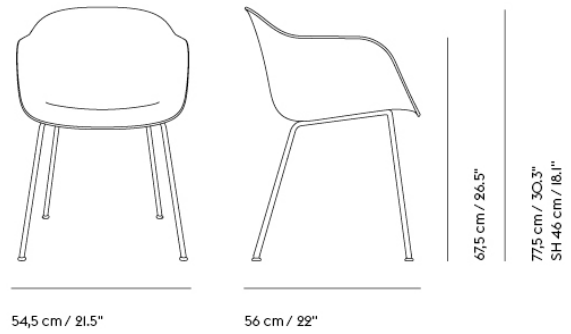

FIBER ARMCHAIR / TUBE BASE - FRONT UPHOLSTERY

Colli	1
Shipper Colli	1
Gross Weight (kg)	8.8
Net Weight (kg)	6.5
Base color options	Black, Chrome, Dusty Green, Grey or White
Shell Color Options	Black, Dusty Green, Grey, Natural White or Ochre

Item No.	Color	Net Price	Recommended Retail Price	Lead Time
Made-To-Order				
58188	Ocean - Color 3, 21, 32, 50, 52, 80 & 60I - Matching Shell/Base	EUR 461,30	EUR 549,00	4 weeks
58189	Ocean - Color 3, 21, 32, 50, 52, 80 & 60I - Ochre Shell/Base	EUR 461,30	EUR 549,00	4 weeks
58314	Ocean - Color 3, 21, 32, 50, 52, 80 & 60I - Shell/Chrome Base	EUR 461,30	EUR 549,00	4 weeks
29100	Remix - Matching Shell/Base	EUR 461,30	EUR 549,00	4 weeks
29101	Remix - Ochre Shell/Base	EUR 461,30	EUR 549,00	4 weeks
57122	Remix - Shell/Chrome Base	EUR 461,30	EUR 549,00	4 weeks
70232	Wooly - Matching Shell/Base	EUR 461,30	EUR 549,00	4 weeks
70244	Wooly - Ochre Shell/Base	EUR 461,30	EUR 549,00	4 weeks
57143	Wooly - Shell/Chrome Base	EUR 461,30	EUR 549,00	4 weeks
29116	Canvas - Matching Shell/Base	EUR 558,80	EUR 665,00	4 weeks
29117	Canvas - Ochre Shell/Base	EUR 558,80	EUR 665,00	4 weeks
57130	Canvas - Shell/Chrome Base	EUR 558,80	EUR 665,00	4 weeks
29114	Clara - Matching Shell/Base	EUR 558,80	EUR 665,00	4 weeks
29115	Clara - Ochre Shell/Base	EUR 558,80	EUR 665,00	4 weeks
57129	Clara - Shell/Chrome Base	EUR 558,80	EUR 665,00	4 weeks
55062	Hero - Matching Shell/Base	EUR 558,80	EUR 665,00	4 weeks
55063	Hero - Ochre Shell/Base	EUR 558,80	EUR 665,00	4 weeks
57135	Hero - Shell/Chrome Base	EUR 558,80	EUR 665,00	4 weeks
29102	Steelcut - Matching Shell/Base	EUR 558,80	EUR 665,00	4 weeks