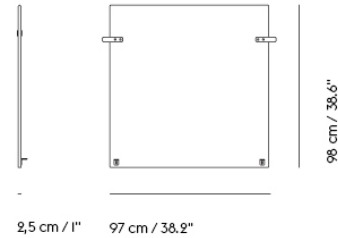

COM/COL & Specials

28725	COM - Textile	EUR 965,50	EUR 1.149,00	6-12 weeks
28729	COM - Imitation Leather	EUR 1.004,20	EUR 1.195,00	6-12 weeks
28728	COM - Leather	EUR 1.385,70	EUR 1.649,00	6-12 weeks

OUTLINE HIGHBACK SOFA / PANEL - POLISHED CHROME FITTING