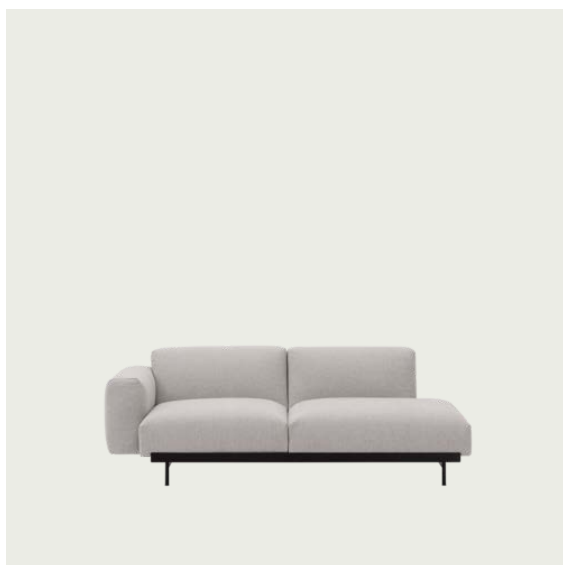

IN SITU MODULAR SOFA / 2-SEATER - CONFIGURATION 3

107 cm / 42.13"
SD 74 cm / 29.2"

198 cm / 77.95"

Colli	1
Shipper Colli	3
Gross Weight (kg)	102.4
Net Weight (kg)	76.02

Item No.	Color	Net Price	Recommended Retail Price	Lead Time
Ready-To-Ship				
41932	Frame and Module - Ocean 80/Black	EUR 2.600,80	EUR 3.095,00	-
41902	Frame and Module - Clay 12/Black	EUR 3.066,40	EUR 3.649,00	-