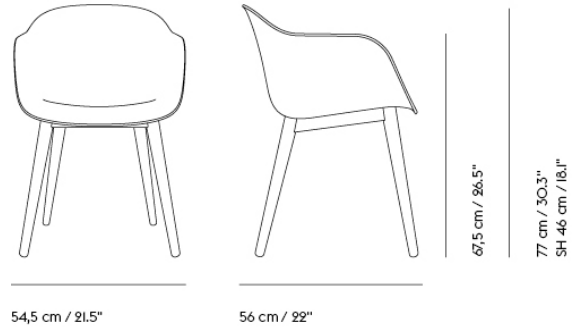

Colli	1
Shipper Colli	1
Net Weight (kg)	6
Base color options	Black, Dusty Green, Grey, Oak or Stained Dark Brown

Item No.	Color	Net Price	Recommended Retail Price	Lead Time
Ready-To-Ship				
58957	Black/Black (Recycled Plastic)	EUR 301,70	EUR 359,00	-
58962	Black/Stained Dark Brown (Recycled Plastic)	EUR 301,70	EUR 359,00	-
58959	Dusty Green/Dusty Green (Recycled Plastic)	EUR 301,70	EUR 359,00	-
58958	Grey/Grey (Recycled Plastic)	EUR 301,70	EUR 359,00	-
58961	Natural White/Oak (Recycled Plastic)	EUR 301,70	EUR 359,00	-
58960	Ochre/Oak (Recycled Plastic)	EUR 301,70	EUR 359,00	-
50505-BLCK_BLK	Refine Leather Black/Black ***	EUR 920,20	EUR 1.095,00	-
50505-OAK_COGN	Refine Leather Cognac/Oak	EUR 920,20	EUR 1.095,00	-
Made-To-Order				
59042	Dusty Green/Stained Dark Brown (Recycled Plastic)	EUR 301,70	EUR 359,00	4 weeks
59044	Grey/Stained Dark Brown (Recycled Plastic)	EUR 301,70	EUR 359,00	4 weeks
59045	Natural White/Stained Dark Brown (Recycled Plastic)	EUR 301,70	EUR 359,00	4 weeks
59043	Ochre/Stained Dark Brown (Recycled Plastic)	EUR 301,70	EUR 359,00	4 weeks
58202	Ocean - Color 3, 21, 32, 50, 52, 80 & 601	EUR 533,60	EUR 635,00	4 weeks
50500	Remix - All Colors	EUR 533,60	EUR 635,00	4 weeks
50695	Wooly - All Colors	EUR 533,60	EUR 635,00	4 weeks
50527	Canvas - All Colors	EUR 609,20	EUR 725,00	4 weeks
50526	Clara - All Colors	EUR 609,20	EUR 725,00	4 weeks
55096	Hero - All Colors	EUR 609,20	EUR 725,00	4 weeks
50501	Steelcut - All Colors	EUR 609,20	EUR 725,00	4 weeks