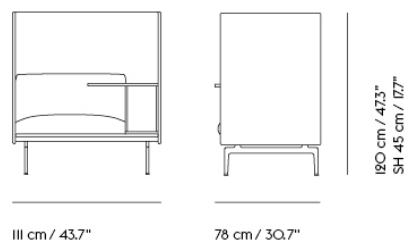

OUTLINE HIGHBACK WORK / RIGHT - POLISHED ALUMINUM BASE - SH: 45CM / 17.7"

Colli	1
Shipper Colli	1
Gross Weight (kg)	83
Net Weight (kg)	74
Please note	That this product features a table on the right-hand side when facing the product from the front.

Item No.	Color	Net Price	Recommended Retail Price	Lead Time
Made-To-Order				
68542	Ocean - Color 3, 21, 32, 50, 52, 80 & 60I	EUR 3.654,60	EUR 4.349,00	6 weeks
73418	Remix - All Colors	EUR 3.654,60	EUR 4.349,00	6 weeks
73404	Vancouver - Color 4, 8, 10, 12, 13 & 14	EUR 3.654,60	EUR 4.349,00	8 weeks
73422	Canvas - All Colors	EUR 3.906,70	EUR 4.649,00	6 weeks
73420	Clara - All Colors	EUR 3.906,70	EUR 4.649,00	6 weeks
73406	Fiord - All Colors	EUR 3.906,70	EUR 4.649,00	6 weeks
73416	Rime - All Colors	EUR 3.906,70	EUR 4.649,00	6 weeks
73412	Steelcut - All Colors	EUR 3.906,70	EUR 4.649,00	6 weeks
73410	Steelcut Trio - All Colors	EUR 3.906,70	EUR 4.649,00	6 weeks
73424	Divina - All Colors	EUR 4.326,90	EUR 5.149,00	6 weeks
73426	Divina MD - All Colors	EUR 4.326,90	EUR 5.149,00	6 weeks
73491	Balder - All Colors	EUR 4.410,90	EUR 5.249,00	6 weeks
68310	Clay - Color 1, 3, 6, 7, 9, 10, 12, 13, 14, 15 & 17	EUR 4.410,90	EUR 5.249,00	6 weeks
73493	Twill Weave - All Colors	EUR 4.410,90	EUR 5.249,00	6 weeks
73442	Vidar - All Colors	EUR 4.410,90	EUR 5.249,00	6 weeks
73436	Easy Leather - All Colors	EUR 5.587,40	EUR 6.649,00	6 weeks
73408	Refine Leather - All Colors	EUR 6.382,40	EUR 7.595,00	6 weeks
73430	Endure Leather - All Colors	EUR 6.886,60	EUR 8.195,00	6 weeks
Extras				
83061	Leather care set for Refine Leather	EUR 16,00	EUR 19,00	-
00338	Test Sample - Textile	EUR 1.680,70	EUR 2.000,00	6 weeks