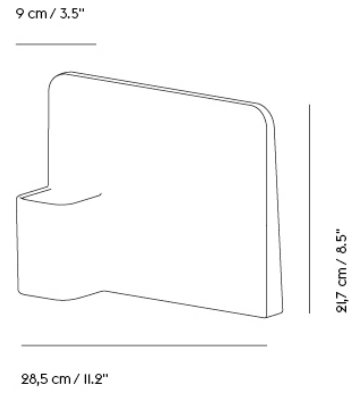

Colli 4
Shipper Colli 1
Gross Weight (kg) 1.15
Net Weight (kg) 0.452

Item No.	Color	Net Price	Recommended Retail Price	Lead Time
Ready-To-Ship				
12380	Cork	EUR 46,20	EUR 55,00	-