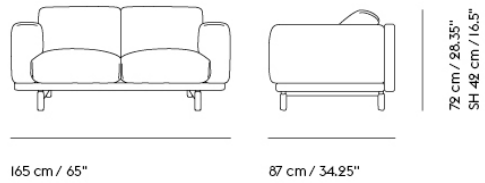

Colli	1
Shipper Colli	1
Gross Weight (kg)	109
Net Weight (kg)	104

Item No.	Color	Net Price	Recommended Retail Price	Lead Time
Made-To-Order				
70630	Ocean - Color 3, 21, 32, 50, 52, 80 & 601	EUR 2.310,10	EUR 2.749,00	6 weeks
10202	Remix - All Colors	EUR 2.310,10	EUR 2.749,00	6 weeks
10207	Vancouver - Color 4, 8, 10, 12, 13 & 14	EUR 2.310,10	EUR 2.749,00	8 weeks
10282	Wooly - All Colors	EUR 2.310,10	EUR 2.749,00	6 weeks
10281	Fiord - All Colors	EUR 2.646,20	EUR 3.149,00	6 weeks
10201	Rime - All Colors	EUR 2.646,20	EUR 3.149,00	6 weeks
10205	Steelcut - All Colors	EUR 2.646,20	EUR 3.149,00	6 weeks
10203	Steelcut Trio - All Colors	EUR 2.646,20	EUR 3.149,00	6 weeks
10204	Hallingdal - All Colors	EUR 2.768,90	EUR 3.295,00	6 weeks
70622	Clay - Color 1, 3, 6, 7, 9, 10, 12, 13, 14, 15 & 17	EUR 3.066,40	EUR 3.649,00	6 weeks
10283	Vidar - All Colors	EUR 3.066,40	EUR 3.649,00	6 weeks
Extras				
09983	Sofa Legs for Rest Studio Sofa and Pouf - Black	EUR 116,80	EUR 139,00	-
09982	Sofa Legs for Rest Studio Sofa and Pouf - Grey	EUR 116,80	EUR 139,00	-
00338	Test Sample - Textile	EUR 1.680,70	EUR 2.000,00	6 weeks
COM/COL & Specials				
10206	COM - Textile	EUR 2.646,20	EUR 3.149,00	6-12 weeks