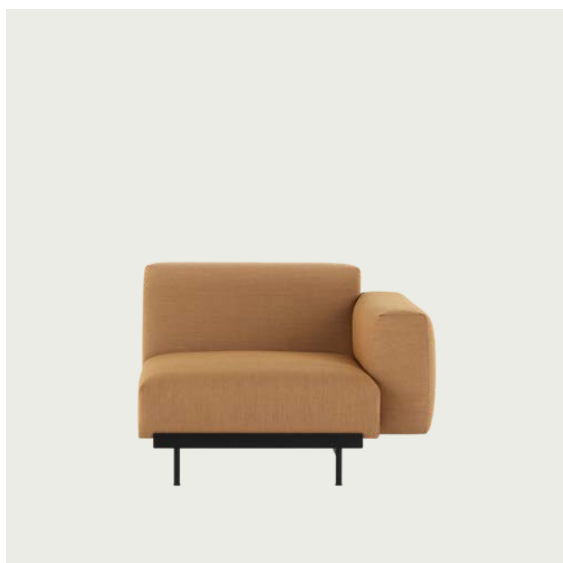

IN SITU MODULAR SOFA / RIGHT ARMREST MODULE (B80)

Colli	1
Shipper Colli	1
Gross Weight (kg)	42.7
Net Weight (kg)	31.25
Please note	This product features an armrest on the right-hand side when facing the product from the front.
Please note	This variant is a Seating Module only and does not include a Frame Section.

Item No.	Color	Net Price	Recommended Retail Price	Lead Time
Ready-To-Ship				
41130-80	Ocean 80	EUR 1.256,30	EUR 1.495,00	-
41121-12	Clay 12	EUR 1.469,70	EUR 1.749,00	-
Made-To-Order				
41130	Ocean - Color 3, 21, 32, 50, 52, 80 & 601	EUR 1.256,30	EUR 1.495,00	6 weeks
41139	Fiord - All Colors	EUR 1.385,70	EUR 1.649,00	6 weeks
41157	Divina - All Colors	EUR 1.424,40	EUR 1.695,00	6 weeks
41166	Divina MD - All Colors	EUR 1.424,40	EUR 1.695,00	6 weeks
41175	Divina Melange - All Colors	EUR 1.424,40	EUR 1.695,00	6 weeks
41148	Hallingdal - All Colors	EUR 1.424,40	EUR 1.695,00	6 weeks
41121	Clay - Color 1, 3, 6, 7, 9, 10, 12, 13, 14, 15 & 17	EUR 1.469,70	EUR 1.749,00	6 weeks
41184	Vidar - All Colors	EUR 1.469,70	EUR 1.749,00	6 weeks
COM/COL & Specials				
41229	COM - Textile	EUR 1.385,70	EUR 1.649,00	6-12 weeks