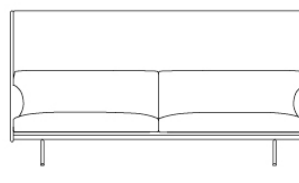

OUTLINE HIGHBACK SOFA / 3-SEATER - BLACK BASE

500

220 cm / 86.6"

76 cm / 29.9"

115 cm / 45.3"
SH 40 cm / 15.7"

Colli	1
Shipper Colli	1
Gross Weight (kg)	75
Net Weight (kg)	69

Item No.	Color	Net Price	Recommended Retail Price	Lead Time
Made-To-Order				
68522	Ocean - Color 3, 21, 32, 50, 52, 80 & 60I	EUR 3.738,70	EUR 4.449,00	6 weeks
28488	Remix - All Colors	EUR 3.738,70	EUR 4.449,00	6 weeks
28481	Vancouver - Color 4, 8, 10, 12, 13 & 14	EUR 3.738,70	EUR 4.449,00	8 weeks
28490	Canvas - All Colors	EUR 4.158,80	EUR 4.949,00	6 weeks
28489	Clara - All Colors	EUR 4.158,80	EUR 4.949,00	6 weeks
28482	Fiord - All Colors	EUR 4.158,80	EUR 4.949,00	6 weeks
28487	Rime - All Colors	EUR 4.158,80	EUR 4.949,00	6 weeks
28485	Steelcut - All Colors	EUR 4.158,80	EUR 4.949,00	6 weeks
28484	Steelcut Trio - All Colors	EUR 4.158,80	EUR 4.949,00	6 weeks
28491	Divina - All Colors	EUR 4.410,90	EUR 5.249,00	6 weeks
28492	Divina MD - All Colors	EUR 4.410,90	EUR 5.249,00	6 weeks
28493	Divina Melange - All Colors	EUR 4.410,90	EUR 5.249,00	6 weeks
28486	Hallingdal - All Colors	EUR 4.410,90	EUR 5.249,00	6 weeks
28501	Balder - All Colors	EUR 4.701,70	EUR 5.595,00	6 weeks
68290	Clay - Color 1, 3, 6, 7, 9, 10, 12, 13, 14, 15 & 17	EUR 4.701,70	EUR 5.595,00	6 weeks
28502	Twill Weave - All Colors	EUR 4.701,70	EUR 5.595,00	6 weeks
28500	Vidar - All Colors	EUR 4.701,70	EUR 5.595,00	6 weeks
28497	Easy Leather - All Colors	EUR 5.923,50	EUR 7.049,00	6 weeks
28483	Refine Leather - All Colors	EUR 6.886,60	EUR 8.195,00	6 weeks
28494	Endure Leather - All Colors	EUR 7.436,10	EUR 8.849,00	6 weeks

Extras