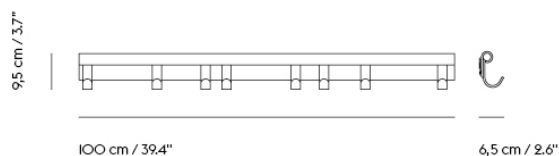

Colli 1
Shipper Colli 1
Gross Weight (kg) 3.3
Net Weight (kg) 2.4

Item No.	Color	Net Price	Recommended Retail Price	Lead Time
Ready-To-Ship				
12393	Black	EUR 234,50	EUR 279,00	-
12395	Dark Green	EUR 234,50	EUR 279,00	-
12394	Plum	EUR 234,50	EUR 279,00	-
Extras				
12396	Extra Coat Hook - Black	EUR 18,50	EUR 22,00	-
12398	Extra Coat Hook - Dark Green	EUR 18,50	EUR 22,00	-
12397	Extra Coat Hook - Plum	EUR 18,50	EUR 22,00	-