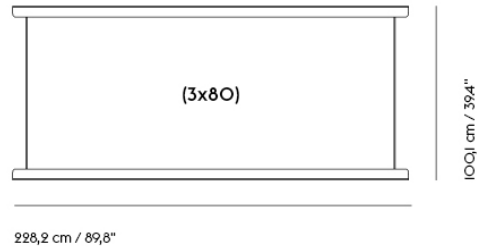

IN SITU MODULAR SOFA / FRAME SECTION (3 X 80)

Colli |
Shipper Colli |
Gross Weight (kg) 29.9
Net Weight (kg) 24.92

Item No.	Color	Net Price	Recommended Retail Price	Lead Time
Ready-To-Ship				
41560	Black - 3 x 80	EUR 508,40	EUR 605,00	-