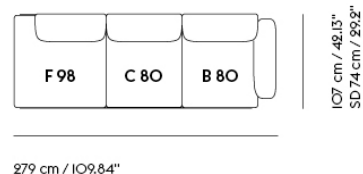

IN SITU MODULAR SOFA / 3-SEATER - CONFIGURATION 2

Colli	1
Shipper Colli	4
Gross Weight (kg)	134.3
Net Weight (kg)	106.7

Item No.	Color	Net Price	Recommended Retail Price	Lead Time
Ready-To-Ship				
41938	Frame and Module - Ocean 80/Black	EUR 3.693,30	EUR 4.395,00	-
41908	Frame and Module - Clay 12/Black	EUR 4.365,50	EUR 5.195,00	-