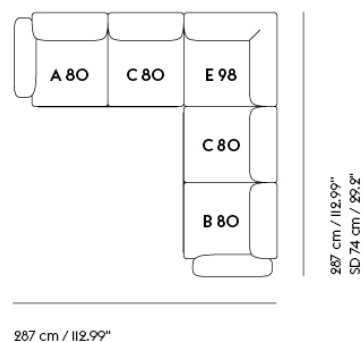

IN SITU MODULAR SOFA / CORNER - CONFIGURATION I

Colli	1
Shipper Colli	10
Gross Weight (kg)	249.4
Net Weight (kg)	192.2

Item No.	Color	Net Price	Recommended Retail Price	Lead Time
Ready-To-Ship				
41951	Frame and Module - Ocean 80/Black	EUR 6.595,80	EUR 7.849,00	-
41921	Frame and Module - Clay 12/Black	EUR 7.772,30	EUR 9.249,00	-