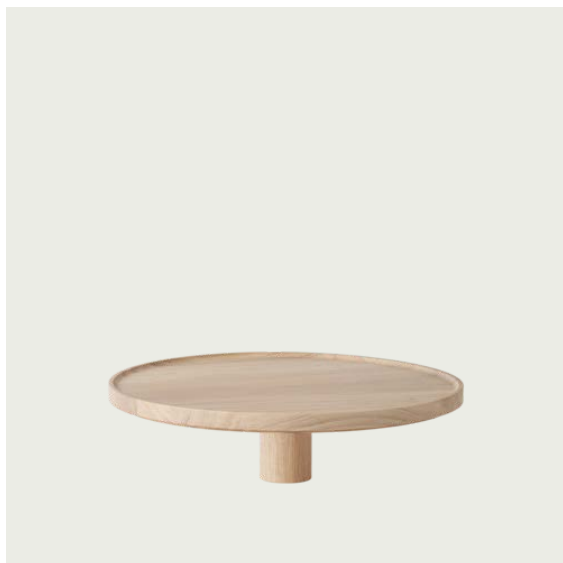

Colli 1
Shipper Colli 1
Gross Weight (kg) 3.603
Net Weight (kg) 1.4

Item No.	Color	Net Price	Recommended Retail Price	Lead Time
Ready-To-Ship				
39965	Oak	EUR 138,70	EUR 165,00	-