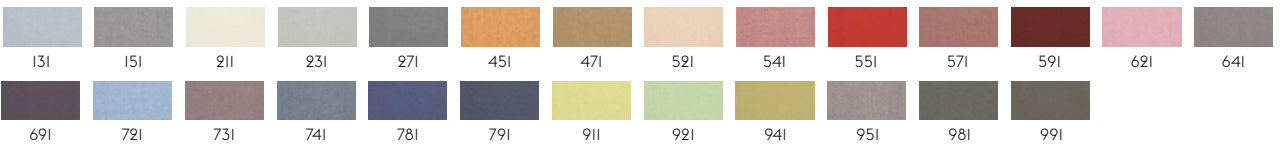

RIME BY KVADRAT

Designer: Åsa Pärson.

Composition: 90% new wool worsted, 10% nylon.

Durability: 100.000 Martindale / Lightfastness 5-7 (ISO I-8).

Sustainability: Complies with both EU ecolabel "The Flower" and Greenguard Gold Certification.

111