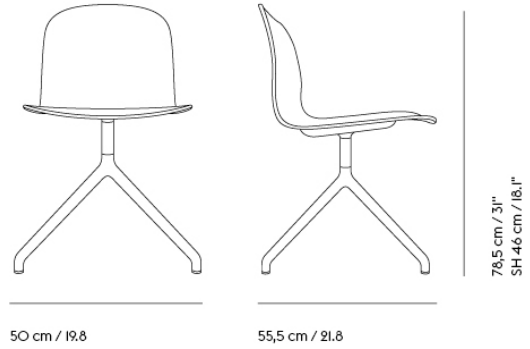

Colli	1
Shipper Colli	1
Gross Weight (kg)	7.8
Net Weight (kg)	5.8
Base color options	Black

Item No.	Color	Net Price	Recommended Retail Price	Lead Time
Made-To-Order				
21812	Black/Black	EUR 402,50	EUR 479,00	7 weeks
21811	Oak/Black	EUR 402,50	EUR 479,00	7 weeks
18245	Stained Dark Brown/Black	EUR 402,50	EUR 479,00	7 weeks
69151	Ocean - Color 3, 21, 32, 50, 52, 80 & 60I	EUR 469,70	EUR 559,00	7 weeks
21840	Remix - All Colors	EUR 469,70	EUR 559,00	7 weeks
21848	Canvas - All Colors	EUR 495,00	EUR 589,00	7 weeks
21843	Clara - All Colors	EUR 495,00	EUR 589,00	7 weeks
21842	Steelcut - All Colors	EUR 495,00	EUR 589,00	7 weeks
21841	Steelcut Trio - All Colors	EUR 495,00	EUR 589,00	7 weeks
21845	Divina - All Colors	EUR 537,00	EUR 639,00	7 weeks
21849	Divina MD - All Colors	EUR 537,00	EUR 639,00	7 weeks
21850	Divina Melange - All Colors	EUR 537,00	EUR 639,00	7 weeks
21844	Hallingdal - All Colors	EUR 537,00	EUR 639,00	7 weeks
69150	Clay - Color 1, 3, 6, 7, 9, 10, 12, 13, 14, 15 & 17	EUR 562,20	EUR 669,00	7 weeks
21853	Easy Leather - All Colors	EUR 710,10	EUR 845,00	7 weeks
21847	Endure Leather - All Colors	EUR 730,30	EUR 869,00	7 weeks
21846	Refine Leather - All Colors	EUR 730,30	EUR 869,00	7 weeks

Extras

18157	Glides for Fiber and Visu with Swivel Base (1 pc per pack) - Black	EUR 3,40	EUR 4,00	-