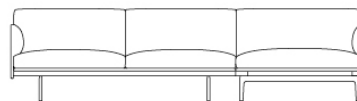

OUTLINE SOFA / CHAISE LONGUE - RIGHT - POLISHED ALUMINUM BASE

263 cm / 103.5"