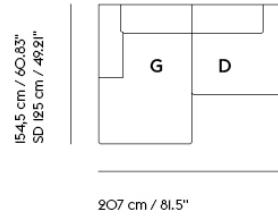

CONNECT SOFT MODULAR SOFA / 2-SEATER - CONFIGURATION 3

Colli 1
Shipper Colli 2
Gross Weight (kg) 113.2
Net Weight (kg) 86.4

Item No.	Color	Net Price	Recommended Retail Price	Lead Time
Made-To-Order				
96010	Re-wool 128	EUR 3.441,20	EUR 4.095,00	6 weeks
96011	Clay 12	EUR 3.777,30	EUR 4.495,00	6 weeks