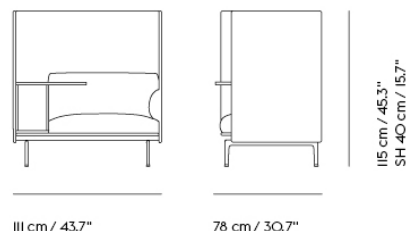

OUTLINE HIGHBACK WORK / LEFT - POLISHED ALUMINUM BASE

Colli	1
Shipper Colli	1
Gross Weight (kg)	83
Net Weight (kg)	74
Please note	That this product features a table on the left-hand side when facing the product from the front.

Item No.	Color	Net Price	Recommended Retail Price	Lead Time
Made-To-Order				
68539	Ocean - Color 3, 21, 32, 50, 52, 80 & 60I	EUR 3.654,60	EUR 4.349,00	6 weeks
68015	Remix - All Colors	EUR 3.654,60	EUR 4.349,00	6 weeks
68001	Vancouver - Color 4, 8, 10, 12, 13 & 14	EUR 3.654,60	EUR 4.349,00	8 weeks
68019	Canvas - All Colors	EUR 3.906,70	EUR 4.649,00	6 weeks
68017	Clara - All Colors	EUR 3.906,70	EUR 4.649,00	6 weeks
68003	Fiord - All Colors	EUR 3.906,70	EUR 4.649,00	6 weeks
68013	Rime - All Colors	EUR 3.906,70	EUR 4.649,00	6 weeks
68009	Steelcut - All Colors	EUR 3.906,70	EUR 4.649,00	6 weeks
68007	Steelcut Trio - All Colors	EUR 3.906,70	EUR 4.649,00	6 weeks
68021	Divina - All Colors	EUR 4.326,90	EUR 5.149,00	6 weeks
68023	Divina MD - All Colors	EUR 4.326,90	EUR 5.149,00	6 weeks
68025	Divina Melange - All Colors	EUR 4.326,90	EUR 5.149,00	6 weeks
68011	Hallingdal - All Colors	EUR 4.326,90	EUR 5.149,00	6 weeks
68202	Balder - All Colors	EUR 4.410,90	EUR 5.249,00	6 weeks
68307	Clay - Color 1, 3, 6, 7, 9, 10, 12, 13, 14, 15 & 17	EUR 4.410,90	EUR 5.249,00	6 weeks
68204	Twill Weave - All Colors	EUR 4.410,90	EUR 5.249,00	6 weeks
68039	Vidar - All Colors	EUR 4.410,90	EUR 5.249,00	6 weeks
68033	Easy Leather - All Colors	EUR 5.587,40	EUR 6.649,00	6 weeks
68005	Refine Leather - All Colors	EUR 6.382,40	EUR 7.595,00	6 weeks
68027	Endure Leather - All Colors	EUR 6.886,60	EUR 8.195,00	6 weeks

Extras