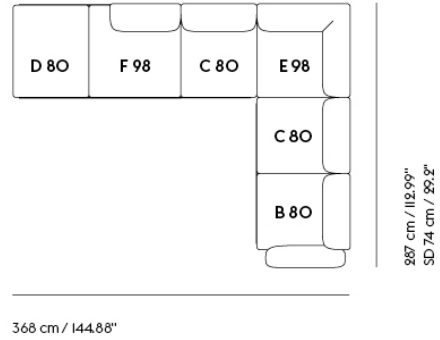

IN SITU MODULAR SOFA / CORNER - CONFIGURATION 6

Colli I
Shipper Colli II
Gross Weight (kg) 264.3
Net Weight (kg) 206.53

Item No.	Color	Net Price	Recommended Retail Price	Lead Time
Ready-To-Ship				
41956	Frame and Module - Ocean 80/Black	EUR 7.054,60	EUR 8.395,00	-
41926	Frame and Module - Clay 12/Black	EUR 8.360,50	EUR 9.949,00	-