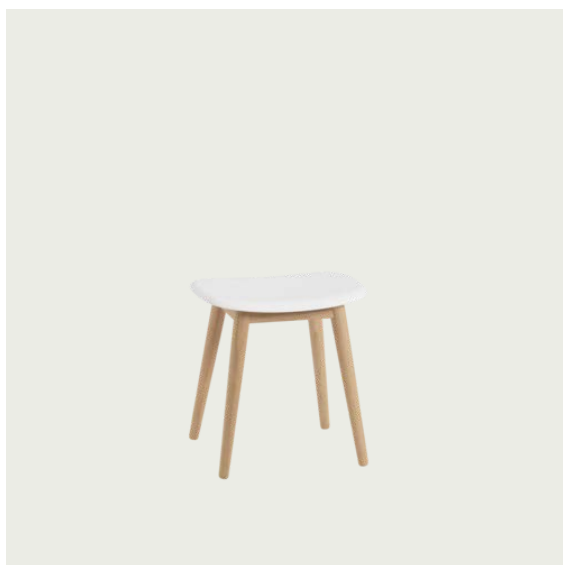

Colli 1
Shipper Colli 1
Gross Weight (kg) 4.6
Net Weight (kg) 3.1
Base color options Black, Dusty Green, Grey, Oak or Stained Dark Brown

Item No.	Color	Net Price	Recommended Retail Price	Lead Time
Made-To-Order				
23590	Black/Black	EUR 242,90	EUR 289,00	4 weeks
57244	Black/Stained Dark Brown	EUR 242,90	EUR 289,00	4 weeks
23592	Dusty Green/Dusty Green	EUR 242,90	EUR 289,00	4 weeks
57246	Dusty Green/Stained Dark Brown	EUR 242,90	EUR 289,00	4 weeks
23591	Grey/Grey	EUR 242,90	EUR 289,00	4 weeks
57245	Grey/Stained Dark Brown	EUR 242,90	EUR 289,00	4 weeks
57248	Natural White/Stained Dark Brown	EUR 242,90	EUR 289,00	4 weeks
23597	Ochre/Oak	EUR 242,90	EUR 289,00	4 weeks
57247	Ochre/Stained Dark Brown	EUR 242,90	EUR 289,00	4 weeks
58172	Ocean - Color 3, 21, 32, 50, 52, 80 & 60I	EUR 424,40	EUR 505,00	4 weeks
23600	Remix - All Colors	EUR 424,40	EUR 505,00	4 weeks
70263	Wooly - All Colors	EUR 424,40	EUR 505,00	4 weeks
23608	Canvas - All Colors	EUR 449,60	EUR 535,00	4 weeks
23607	Clara - All Colors	EUR 449,60	EUR 535,00	4 weeks
55025	Hero - All Colors	EUR 449,60	EUR 535,00	4 weeks
23601	Steelcut - All Colors	EUR 449,60	EUR 535,00	4 weeks
23602	Steelcut Trio - All Colors	EUR 449,60	EUR 535,00	4 weeks
23604	Divina - All Colors	EUR 469,70	EUR 559,00	4 weeks
23609	Divina MD - All Colors	EUR 469,70	EUR 559,00	4 weeks
23610	Divina Melange - All Colors	EUR 469,70	EUR 559,00	4 weeks
23603	Hallingdal - All Colors	EUR 469,70	EUR 559,00	4 weeks
55142	Balder - All Colors	EUR 483,20	EUR 575,00	4 weeks