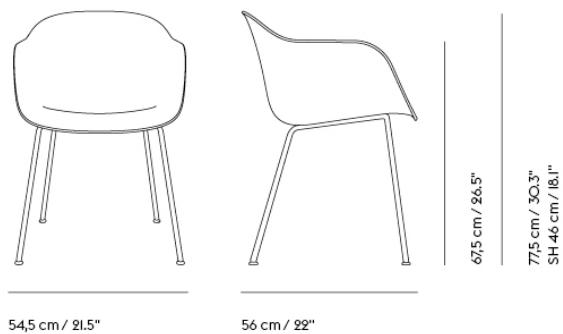

Colli 1
Shipper Colli 1
Net Weight (kg) 6
Base color options Black, Chrome, Dusty Green, Grey or White

Item No.	Color	Net Price	Recommended Retail Price	Lead Time
Ready-To-Ship				
58968	Black/Black (Recycled Plastic)	EUR 247,90	EUR 295,00	-
58970	Dusty Green/Dusty Green (Recycled Plastic)	EUR 247,90	EUR 295,00	-
58969	Grey/Grey (Recycled Plastic)	EUR 247,90	EUR 295,00	-
58972	Natural White/White (Recycled Plastic)	EUR 247,90	EUR 295,00	-
58971	Ochre/Black (Recycled Plastic)	EUR 247,90	EUR 295,00	-
20019-BLCK_BLK	Refine Leather Black/Black ***	EUR 836,10	EUR 995,00	-
20019-BLCK_COGN	Refine Leather Cognac/Black	EUR 836,10	EUR 995,00	-
Made-To-Order				
59050	Black/Chrome (Recycled Plastic)	EUR 247,90	EUR 295,00	4 weeks
59052	Dusty Green/Chrome (Recycled Plastic)	EUR 247,90	EUR 295,00	4 weeks
59051	Grey/Chrome (Recycled Plastic)	EUR 247,90	EUR 295,00	4 weeks
59054	Natural White/Chrome (Recycled Plastic)	EUR 247,90	EUR 295,00	4 weeks
59053	Ochre/Chrome (Recycled Plastic)	EUR 247,90	EUR 295,00	4 weeks
58160	Ocean - Color 3, 21, 32, 50, 52, 80 & 60I	EUR 474,80	EUR 565,00	4 weeks
20014	Remix - All Colors	EUR 474,80	EUR 565,00	4 weeks
70207	Wooly - All Colors	EUR 474,80	EUR 565,00	4 weeks
23011	Canvas - All Colors	EUR 553,80	EUR 659,00	4 weeks
23010	Clara - All Colors	EUR 553,80	EUR 659,00	4 weeks
55000	Hero - All Colors	EUR 553,80	EUR 659,00	4 weeks
20015	Steelcut - All Colors	EUR 553,80	EUR 659,00	4 weeks
20016	Steelcut Trio - All Colors	EUR 553,80	EUR 659,00	4 weeks