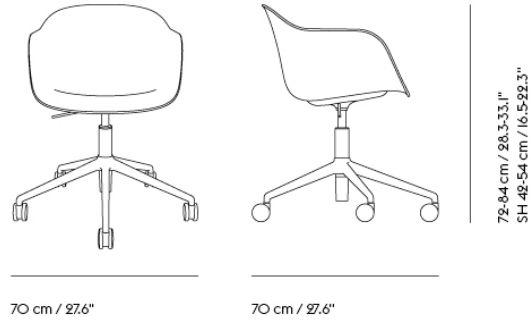

FIBER ARMCHAIR / SWIVEL BASE W. CASTORS & GAS LIFT - FRONT UPHOLSTERY

Colli	1
Shipper Colli	1
Gross Weight (kg)	9.3
Net Weight (kg)	7
Base color options	Black, Grey and Polished Aluminum with Black castors. White with white castors.
Shell Color Options	Black, Grey, Natural White or Ochre

Item No.	Color	Net Price	Recommended Retail Price	Lead Time
Made-To-Order				
58212	Ocean - Color 3, 21, 32, 50, 52, 80 & 601 - Matching Shell/Base	EUR 654,60	EUR 779,00	4 weeks
58213	Ocean - Color 3, 21, 32, 50, 52, 80 & 601 - Ochre Shell/Base	EUR 654,60	EUR 779,00	4 weeks
50835	Remix - Matching Shell/Base	EUR 654,60	EUR 779,00	4 weeks
50836	Remix - Ochre Shell/Base	EUR 654,60	EUR 779,00	4 weeks
50837	Wooly - Matching Shell/Base	EUR 654,60	EUR 779,00	4 weeks
50838	Wooly - Ochre Shell/Base	EUR 654,60	EUR 779,00	4 weeks
50845	Canvas - Matching Shell/Base	EUR 735,30	EUR 875,00	4 weeks
50846	Canvas - Ochre Shell/Base	EUR 735,30	EUR 875,00	4 weeks
50843	Clara - Matching Shell/Base	EUR 735,30	EUR 875,00	4 weeks
50844	Clara - Ochre Shell/Base	EUR 735,30	EUR 875,00	4 weeks
55112	Hero - Matching Shell/Base	EUR 735,30	EUR 875,00	4 weeks
55113	Hero - Ochre Shell/Base	EUR 735,30	EUR 875,00	4 weeks
50839	Steelcut - Matching Shell/Base	EUR 735,30	EUR 875,00	4 weeks
50840	Steelcut - Ochre Shell/Base	EUR 735,30	EUR 875,00	4 weeks
50841	Steelcut Trio - Matching Shell/Base	EUR 735,30	EUR 875,00	4 weeks
50842	Steelcut Trio - Ochre Shell/Base	EUR 735,30	EUR 875,00	4 weeks
55229	Balder - Matching Shell/Base	EUR 814,30	EUR 969,00	4 weeks
55230	Balder - Ochre Shell/Base	EUR 814,30	EUR 969,00	4 weeks
58054	Clay - Color 1, 3, 6, 7, 9, 10, 12, 13, 14, 15 & 17 - Matching Shell/Base	EUR 814,30	EUR 969,00	4 weeks