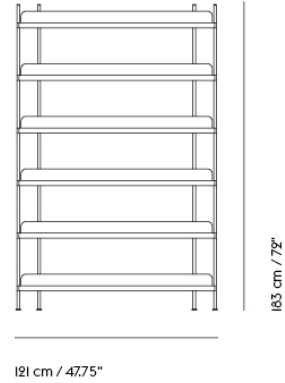

COMPILE SHELVING SYSTEM / CONFIGURATION 4

Colli	1
Shipper Colli	7
Gross Weight (kg)	78
Net Weight (kg)	73

Item No.	Color	Net Price	Recommended Retail Price	Lead Time
Ready-To-Ship				
50065	Black - Configuration 4	EUR 1.301,70	EUR 1.549,00	-
50066	Grey - Configuration 4	EUR 1.301,70	EUR 1.549,00	-
50067	White - Configuration 4	EUR 1.301,70	EUR 1.549,00	-