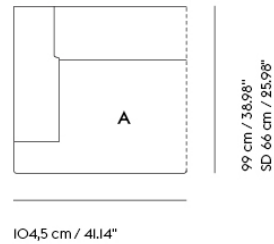

CONNECT SOFT MODULAR SOFA / LEFT ARMREST (A)

Colli	1
Shipper Colli	1
Gross Weight (kg)	50
Net Weight (kg)	38.3
Please note	This product features an armrest on the left-hand side when facing the product from the front.

Item No.	Color	Net Price	Recommended Retail Price	Lead Time
Ready-To-Ship				
94509-128	Re-wool 128	EUR 1.592,40	EUR 1.895,00	-
94617-12	Clay 12	EUR 1.721,80	EUR 2.049,00	-
Made-To-Order				
94635	Ocean - Color 3, 21, 32, 50, 52, 80 & 601	EUR 1.301,70	EUR 1.549,00	6 weeks
94518	Remix - All Colors	EUR 1.301,70	EUR 1.549,00	6 weeks
94626	Vancouver - Color 4, 8, 10, 12, 13 & 14	EUR 1.301,70	EUR 1.549,00	6 weeks
94563	Canvas - All Colors	EUR 1.592,40	EUR 1.895,00	6 weeks
94572	Clara - All Colors	EUR 1.592,40	EUR 1.895,00	6 weeks
94536	Fiord - All Colors	EUR 1.592,40	EUR 1.895,00	6 weeks
94509	Re-wool - All Colors	EUR 1.592,40	EUR 1.895,00	6 weeks
94527	Rime - All Colors	EUR 1.592,40	EUR 1.895,00	6 weeks
94545	Steelcut - All Colors	EUR 1.592,40	EUR 1.895,00	6 weeks
94554	Steelcut Trio - All Colors	EUR 1.592,40	EUR 1.895,00	6 weeks
94590	Divina - All Colors	EUR 1.637,80	EUR 1.949,00	6 weeks
94599	Divina MD - All Colors	EUR 1.637,80	EUR 1.949,00	6 weeks
94608	Divina Melange - All Colors	EUR 1.637,80	EUR 1.949,00	6 weeks
94581	Hallingdal - All Colors	EUR 1.637,80	EUR 1.949,00	6 weeks
94500	Balder - All Colors	EUR 1.721,80	EUR 2.049,00	6 weeks
94617	Clay - Color 1, 3, 6, 7, 9, 10, 12, 13, 14, 15 & 17	EUR 1.721,80	EUR 2.049,00	6 weeks