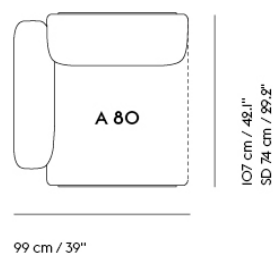

IN SITU MODULAR SOFA / LEFT ARMREST MODULE (A80)

Colli	1
Shipper Colli	1
Gross Weight (kg)	42.7
Net Weight (kg)	31.25
Please note	This product features an armrest on the left-hand side when facing the product from the front.
Please note	This variant is a Seating Module only and does not include a Frame Section.

Item No.	Color	Net Price	Recommended Retail Price	Lead Time
Ready-To-Ship				
41129-80	Ocean 80	EUR 1.256,30	EUR 1.495,00	-
41120-12	Clay 12	EUR 1.469,70	EUR 1.749,00	-
Made-To-Order				
41129	Ocean - Color 3, 21, 32, 50, 52, 80 & 601	EUR 1.256,30	EUR 1.495,00	6 weeks
41138	Fiord - All Colors	EUR 1.385,70	EUR 1.649,00	6 weeks
41156	Divina - All Colors	EUR 1.424,40	EUR 1.695,00	6 weeks
41165	Divina MD - All Colors	EUR 1.424,40	EUR 1.695,00	6 weeks
41174	Divina Melange - All Colors	EUR 1.424,40	EUR 1.695,00	6 weeks
41147	Hallingdal - All Colors	EUR 1.424,40	EUR 1.695,00	6 weeks
41120	Clay - Color 1, 3, 6, 7, 9, 10, 12, 13, 14, 15 & 17	EUR 1.469,70	EUR 1.749,00	6 weeks
41183	Vidar - All Colors	EUR 1.469,70	EUR 1.749,00	6 weeks
COM/COL & Specials				
41228	COM - Textile	EUR 1.385,70	EUR 1.649,00	6-12 weeks