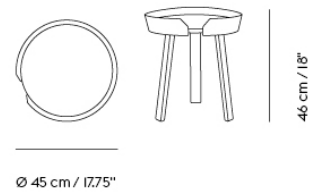

Colli 1
Shipper Colli 1
Gross Weight (kg) 3.82
Net Weight (kg) 2.94

Item No.	Color	Net Price	Recommended Retail Price	Lead Time
Ready-To-Ship				
60015	Anthracite	EUR 331,90	EUR 395,00	-
60011	Ash	EUR 331,90	EUR 395,00	-
60013	Black	EUR 331,90	EUR 395,00	-
60017	Dark Green	EUR 331,90	EUR 395,00	-
60016	Dusty Green	EUR 331,90	EUR 395,00	-
60014	Grey	EUR 331,90	EUR 395,00	-
60019	Light Blue	EUR 331,90	EUR 395,00	-
60012	Oak	EUR 331,90	EUR 395,00	-
60020	Stained Dark Brown	EUR 331,90	EUR 395,00	-
60010	Tan Rose	EUR 331,90	EUR 395,00	-
60018	White	EUR 331,90	EUR 395,00	-
COM/COL & Specials				
60021	Special Color	EUR 365,50	EUR 435,00	>MOQ: 100 8 weeks