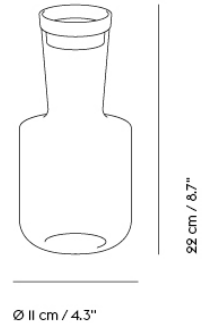

Colli 6
Shipper Colli 1
Gross Weight (kg) 0.85
Net Weight (kg) 0.21

Item No.	Color	Net Price	Recommended Retail Price	Lead Time
Ready-To-Ship				
12420	Clear	EUR 58,00	EUR 69,00	-
12426	Indigo	EUR 58,00	EUR 69,00	-
12423	Ochre	EUR 58,00	EUR 69,00	-