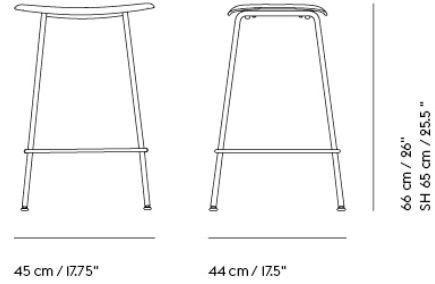

Colli	1
Shipper Colli	1
Net Weight (kg)	4.6
Base color options	Black, Dusty Green, Grey or White

Item No.	Color	Net Price	Recommended Retail Price	Lead Time
Ready-To-Ship				
23530	Black/Black	EUR 200,80	EUR 239,00	-
23531	Grey/Grey	EUR 200,80	EUR 239,00	-
23534	Natural White/White	EUR 200,80	EUR 239,00	-
23545-BLCK_COGN	Refine Leather Cognac/Black	EUR 486,60	EUR 579,00	-
Made-To-Order				
23532	Dusty Green/Dusty Green	EUR 200,80	EUR 239,00	4 weeks
23533	Ochre/Black	EUR 200,80	EUR 239,00	4 weeks
58170	Ocean - Color 3, 21, 32, 50, 52, 80 & 601	EUR 348,70	EUR 415,00	4 weeks
23540	Remix - All Colors	EUR 348,70	EUR 415,00	4 weeks
70265	Wooly - All Colors	EUR 348,70	EUR 415,00	4 weeks
23548	Canvas - All Colors	EUR 382,40	EUR 455,00	4 weeks
23547	Clara - All Colors	EUR 382,40	EUR 455,00	4 weeks
55023	Hero - All Colors	EUR 382,40	EUR 455,00	4 weeks
23541	Steelcut - All Colors	EUR 382,40	EUR 455,00	4 weeks
23542	Steelcut Trio - All Colors	EUR 382,40	EUR 455,00	4 weeks
23544	Divina - All Colors	EUR 407,60	EUR 485,00	4 weeks
23549	Divina MD - All Colors	EUR 407,60	EUR 485,00	4 weeks
23550	Divina Melange - All Colors	EUR 407,60	EUR 485,00	4 weeks
23543	Hallingdal - All Colors	EUR 407,60	EUR 485,00	4 weeks
55140	Balder - All Colors	EUR 419,30	EUR 499,00	4 weeks
58012	Clay - Color 1, 3, 6, 7, 9, 10, 12, 13, 14, 15 & 17	EUR 419,30	EUR 499,00	4 weeks