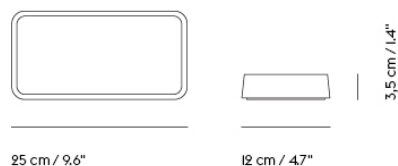

ARRANGE DESKTOP SERIES / TRAY - 12 X 25 CM / 4.8 X 9.6"

Colli	1
Shipper Colli	1
Gross Weight (kg)	0.27
Net Weight (kg)	0.19

Item No.	Color	Net Price	Recommended Retail Price	Lead Time
Ready-To-Ship				
98328	Copper Brown	EUR 16,80	EUR 20,00	-
98329	Grey	EUR 16,80	EUR 20,00	-