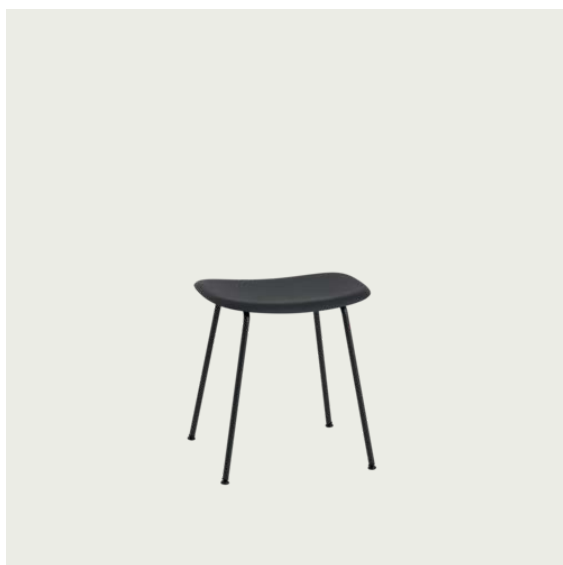

Colli	1
Shipper Colli	1
Gross Weight (kg)	4.6
Net Weight (kg)	3.1
Base color options	Black, Dusty Green, Grey or White

Item No.	Color	Net Price	Recommended Retail Price	Lead Time
Ready-To-Ship				
23504	Natural White/White ***	EUR 167,20	EUR 199,00	-
Made-To-Order				
23500	Black/Black	EUR 167,20	EUR 199,00	4 weeks
23502	Dusty Green/Dusty Green	EUR 167,20	EUR 199,00	4 weeks
23501	Grey/Grey	EUR 167,20	EUR 199,00	4 weeks
23503	Ochre/Black	EUR 167,20	EUR 199,00	4 weeks
58169	Ocean - Color 3, 21, 32, 50, 52, 80 & 601	EUR 273,10	EUR 325,00	4 weeks
23510	Remix - All Colors	EUR 273,10	EUR 325,00	4 weeks
70261	Wooly - All Colors	EUR 273,10	EUR 325,00	4 weeks
23518	Canvas - All Colors	EUR 310,10	EUR 369,00	4 weeks
23517	Clara - All Colors	EUR 310,10	EUR 369,00	4 weeks
55022	Hero - All Colors	EUR 310,10	EUR 369,00	4 weeks
23511	Steelcut - All Colors	EUR 310,10	EUR 369,00	4 weeks
23512	Steelcut Trio - All Colors	EUR 310,10	EUR 369,00	4 weeks
23514	Divina - All Colors	EUR 335,30	EUR 399,00	4 weeks
23519	Divina MD - All Colors	EUR 335,30	EUR 399,00	4 weeks
23520	Divina Melange - All Colors	EUR 335,30	EUR 399,00	4 weeks
23513	Hallingdal - All Colors	EUR 335,30	EUR 399,00	4 weeks
55139	Balder - All Colors	EUR 348,70	EUR 415,00	4 weeks
58011	Clay - Color 1, 3, 6, 7, 9, 10, 12, 13, 14, 15 & 17	EUR 348,70	EUR 415,00	4 weeks
55256	Twill Weave - All Colors	EUR 348,70	EUR 415,00	4 weeks