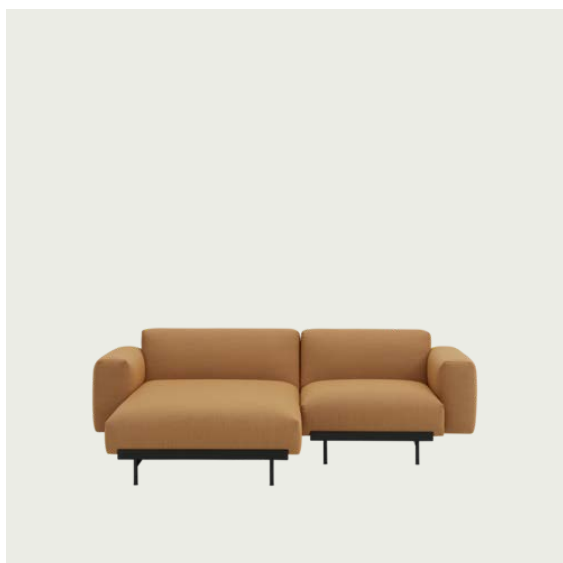

IN SITU MODULAR SOFA / 2-SEATER - CONFIGURATION 5

Colli	1
Shipper Colli	5
Gross Weight (kg)	133.8
Net Weight (kg)	103.21

Item No.	Color	Net Price	Recommended Retail Price	Lead Time
Ready-To-Ship				
41934	Frame and Module - Ocean 80/Black	EUR 3.273,10	EUR 3.895,00	-
41904	Frame and Module - Clay 12/Black	EUR 3.861,30	EUR 4.595,00	-