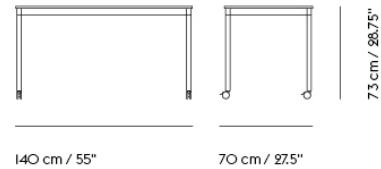

BASE TABLE / WITH CASTORS / 140 X 70 CM / 55.1 X 27.5"

Colli	1
Shipper Colli	2
Gross Weight (kg)	21.4
Net Weight (kg)	16.7
Base color options	White, Black

Item No.	Color	Net Price	Recommended Retail Price	Lead Time
Made-To-Order				
64429	Black Laminate/Black ABS/Black	EUR 1.004,20	EUR 1.195,00	6 weeks
64549	Black Laminate/Black ABS/White	EUR 1.004,20	EUR 1.195,00	6 weeks
64444	Black Laminate/Plywood/Black	EUR 1.004,20	EUR 1.195,00	6 weeks
64564	Black Laminate/Plywood/White	EUR 1.004,20	EUR 1.195,00	6 weeks
64519	White Laminate/Plywood/Black	EUR 1.004,20	EUR 1.195,00	6 weeks
64639	White Laminate/Plywood/White	EUR 1.004,20	EUR 1.195,00	6 weeks
64504	White Laminate/White ABS/Black	EUR 1.004,20	EUR 1.195,00	6 weeks
64624	White Laminate/White ABS/White	EUR 1.004,20	EUR 1.195,00	6 weeks
64474	Black Nanolaminate/Plywood/Black	EUR 1.256,30	EUR 1.495,00	6 weeks
64594	Black Nanolaminate/Plywood/White	EUR 1.256,30	EUR 1.495,00	6 weeks
64534	White Nanolaminate/Plywood/Black	EUR 1.256,30	EUR 1.495,00	6 weeks
64654	White Nanolaminate/Plywood/White	EUR 1.256,30	EUR 1.495,00	6 weeks
64459	Black Linoleum/Plywood/Black	EUR 1.088,20	EUR 1.295,00	6 weeks
64579	Black Linoleum/Plywood/White	EUR 1.088,20	EUR 1.295,00	6 weeks
64489	Lacquered Oak Veneer/Plywood/Black	EUR 1.133,60	EUR 1.349,00	6 weeks
64609	Lacquered Oak Veneer/Plywood/White	EUR 1.133,60	EUR 1.349,00	6 weeks