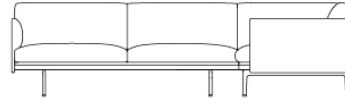

OUTLINE CORNER SOFA / BLACK BASE

255 cm / 100.4"