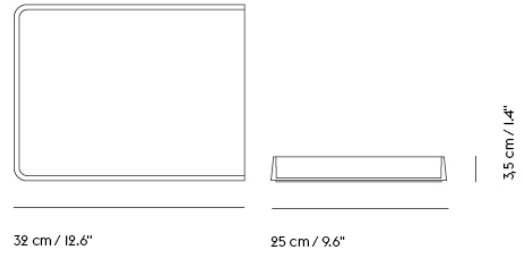

ARRANGE DESKTOP SERIES / TRAY - 32 X 25 CM / 12.6 X 9.6"

Colli	1
Shipper Colli	1
Gross Weight (kg)	0.51
Net Weight (kg)	0.348

Item No.	Color	Net Price	Recommended Retail Price	Lead Time
Ready-To-Ship				
98331	Dark Green	EUR 26,10	EUR 31,00	-
98332	Grey	EUR 26,10	EUR 31,00	-