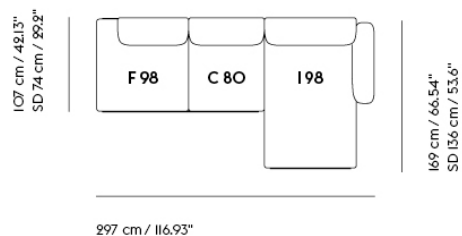

IN SITU MODULAR SOFA / 3-SEATER - CONFIGURATION 8

Colli	1
Shipper Colli	6
Gross Weight (kg)	160.8
Net Weight (kg)	129.07

Item No.	Color	Net Price	Recommended Retail Price	Lead Time
Ready-To-Ship				
41944	Frame and Module - Ocean 80/Black	EUR 4.113,40	EUR 4.895,00	-
41914	Frame and Module - Clay 12/Black	EUR 4.953,80	EUR 5.895,00	-