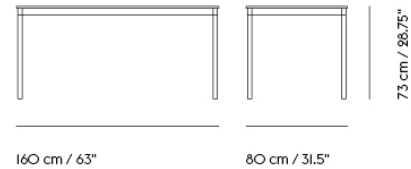

Colli	1
Shipper Colli	2
Gross Weight (kg)	25.4
Net Weight (kg)	20.14
Base color options	White, Black

Item No.	Color	Net Price	Recommended Retail Price	Lead Time
Made-To-Order				
64004	Black Laminate/Black ABS/Black	EUR 1.049,60	EUR 1.249,00	6 weeks
64003	Black Laminate/Black ABS/White	EUR 1.049,60	EUR 1.249,00	6 weeks
64008	Black Laminate/Plywood/Black	EUR 1.049,60	EUR 1.249,00	6 weeks
64007	Black Laminate/Plywood/White	EUR 1.049,60	EUR 1.249,00	6 weeks
64006	White Laminate/Plywood/Black	EUR 1.049,60	EUR 1.249,00	6 weeks
64005	White Laminate/Plywood/White	EUR 1.049,60	EUR 1.249,00	6 weeks
64002	White Laminate/White ABS/Black	EUR 1.049,60	EUR 1.249,00	6 weeks
64001	White Laminate/White ABS/White	EUR 1.049,60	EUR 1.249,00	6 weeks
64016	Black Nanolaminate/Plywood/Black	EUR 1.301,70	EUR 1.549,00	6 weeks
64015	Black Nanolaminate/Plywood/White	EUR 1.301,70	EUR 1.549,00	6 weeks
64014	White Nanolaminate/Plywood/Black	EUR 1.301,70	EUR 1.549,00	6 weeks
64013	White Nanolaminate/Plywood/White	EUR 1.301,70	EUR 1.549,00	6 weeks
64010	Black Linoleum/Plywood/Black	EUR 1.133,60	EUR 1.349,00	6 weeks
64009	Black Linoleum/Plywood/White	EUR 1.133,60	EUR 1.349,00	6 weeks
64789	Lacquered Oak Veneer/Plywood/Black	EUR 1.217,60	EUR 1.449,00	6 weeks
64788	Lacquered Oak Veneer/Plywood/White	EUR 1.217,60	EUR 1.449,00	6 weeks