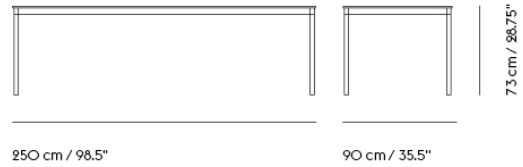

Colli	1
Shipper Colli	2
Gross Weight (kg)	46.7
Net Weight (kg)	40.08
Base color options	White, Black

Item No.	Color	Net Price	Recommended Retail Price	Lead Time
Ready-To-Ship				
64046	White Laminate/Plywood/Black	EUR 1.424,40	EUR 1.695,00	-
64045	White Laminate/Plywood/White	EUR 1.424,40	EUR 1.695,00	-
64042	White Laminate/White ABS/Black	EUR 1.424,40	EUR 1.695,00	-
64041	White Laminate/White ABS/White	EUR 1.424,40	EUR 1.695,00	-
64050	Black Linoleum/Plywood/Black	EUR 1.721,80	EUR 2.049,00	-
64049	Black Linoleum/Plywood/White	EUR 1.721,80	EUR 2.049,00	-
64793	Lacquered Oak Veneer/Plywood/Black	EUR 1.973,90	EUR 2.349,00	-
64792	Lacquered Oak Veneer/Plywood/White	EUR 1.973,90	EUR 2.349,00	-
Made-To-Order				
64044	Black Laminate/Black ABS/Black	EUR 1.424,40	EUR 1.695,00	6 weeks
64043	Black Laminate/Black ABS/White	EUR 1.424,40	EUR 1.695,00	6 weeks
64048	Black Laminate/Plywood/Black	EUR 1.424,40	EUR 1.695,00	6 weeks
64047	Black Laminate/Plywood/White	EUR 1.424,40	EUR 1.695,00	6 weeks
64056	Black Nanolaminate/Plywood/Black	EUR 1.928,60	EUR 2.295,00	6 weeks
64055	Black Nanolaminate/Plywood/White	EUR 1.928,60	EUR 2.295,00	6 weeks
64054	White Nanolaminate/Plywood/Black	EUR 1.928,60	EUR 2.295,00	6 weeks
64053	White Nanolaminate/Plywood/White	EUR 1.928,60	EUR 2.295,00	6 weeks