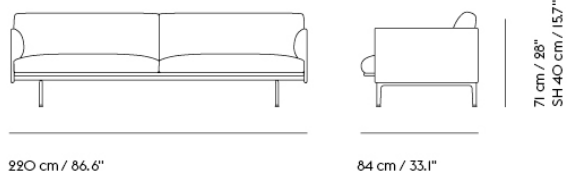

Colli 1
Shipper Colli 1
Gross Weight (kg) 74
Net Weight (kg) 69

Item No.	Color	Net Price	Recommended Retail Price	Lead Time
Ready-To-Ship				
27028-163	Remix 163/Black	EUR 2.852,90	EUR 3.395,00	-
27021-14	Vancouver 14/Black	EUR 2.852,90	EUR 3.395,00	-
27022-961	Fiord 961/Black	EUR 3.357,10	EUR 3.995,00	-
27023-COGN	Refine Leather Cognac/Black	EUR 4.869,70	EUR 5.795,00	-
Made-To-Order				
68521	Ocean - Color 3, 21, 32, 50, 52, 80 & 601	EUR 2.852,90	EUR 3.395,00	6 weeks
27028	Remix - All Colors	EUR 2.852,90	EUR 3.395,00	6 weeks
27021	Vancouver - Color 4, 8, 10, 12, 13 & 14	EUR 2.852,90	EUR 3.395,00	8 weeks
27030	Canvas - All Colors	EUR 3.357,10	EUR 3.995,00	6 weeks
27029	Clara - All Colors	EUR 3.357,10	EUR 3.995,00	6 weeks
27022	Fiord - All Colors	EUR 3.357,10	EUR 3.995,00	6 weeks
27027	Rime - All Colors	EUR 3.357,10	EUR 3.995,00	6 weeks
27025	Steelcut - All Colors	EUR 3.357,10	EUR 3.995,00	6 weeks
27024	Steelcut Trio - All Colors	EUR 3.357,10	EUR 3.995,00	6 weeks
27031	Divina - All Colors	EUR 3.441,20	EUR 4.095,00	6 weeks
27032	Divina MD - All Colors	EUR 3.441,20	EUR 4.095,00	6 weeks
27033	Divina Melange - All Colors	EUR 3.441,20	EUR 4.095,00	6 weeks
27026	Hallingdal - All Colors	EUR 3.441,20	EUR 4.095,00	6 weeks
27041	Balder - All Colors	EUR 3.654,60	EUR 4.349,00	6 weeks
68289	Clay - Color 1, 3, 6, 7, 9, 10, 12, 13, 14, 15 & 17	EUR 3.654,60	EUR 4.349,00	6 weeks
27042	Twill Weave - All Colors	EUR 3.654,60	EUR 4.349,00	6 weeks