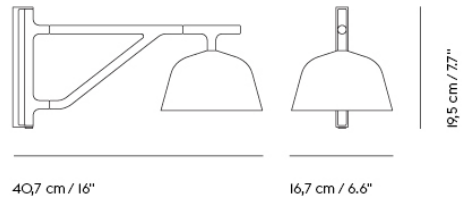

Colli 2
Shipper Colli 1
Gross Weight (kg) 1.734
Net Weight (kg) 1.04

Item No.	Color	Net Price	Recommended Retail Price	Lead Time
Ready-To-Ship				
15311	Black	EUR 293,30	EUR 349,00	-
15313	Grey	EUR 293,30	EUR 349,00	-
15314	Taupe	EUR 293,30	EUR 349,00	-
15312	White	EUR 293,30	EUR 349,00	-
Extras				
15804	Ambit / Fluid / Rime Ø12+25 Cord - White (per linear meter)	EUR 5,00	EUR 6,00	-
15803	Ambit Cord - Grey (per linear meter)	EUR 5,00	EUR 6,00	-
15806	Ambit Cord - Taupe (per linear meter)	EUR 5,00	EUR 6,00	-
15801	Grain / Ambit / Rime Ø12+25 Cord - Black (per linear meter)	EUR 5,00	EUR 6,00	-