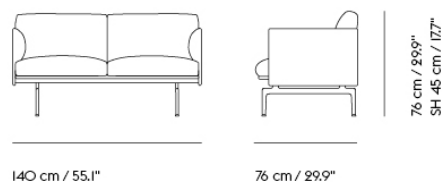

OUTLINE STUDIO SOFA / 140CM / 55.1" - BLACK BASE - SH: 45CM / 17.7"

Colli	1
Shipper Colli	1
Gross Weight (kg)	41
Net Weight (kg)	36

Item No.	Color	Net Price	Recommended Retail Price	Lead Time
Made-To-Order				
68608	Ocean - Color 3, 21, 32, 50, 52, 80 & 60I	EUR 2.264,70	EUR 2.695,00	6 weeks
73142	Remix - All Colors	EUR 2.264,70	EUR 2.695,00	6 weeks
73135	Vancouver - Color 4, 8, 10, 12, 13 & 14	EUR 2.264,70	EUR 2.695,00	8 weeks
73144	Canvas - All Colors	EUR 2.646,20	EUR 3.149,00	6 weeks
73143	Clara - All Colors	EUR 2.646,20	EUR 3.149,00	6 weeks
73136	Fiord - All Colors	EUR 2.646,20	EUR 3.149,00	6 weeks
73141	Rime - All Colors	EUR 2.646,20	EUR 3.149,00	6 weeks
73139	Steelcut - All Colors	EUR 2.646,20	EUR 3.149,00	6 weeks
73138	Steelcut Trio - All Colors	EUR 2.646,20	EUR 3.149,00	6 weeks
73145	Divina - All Colors	EUR 2.768,90	EUR 3.295,00	6 weeks
73146	Divina MD - All Colors	EUR 2.768,90	EUR 3.295,00	6 weeks
73147	Divina Melange - All Colors	EUR 2.768,90	EUR 3.295,00	6 weeks
73140	Hallingdal - All Colors	EUR 2.768,90	EUR 3.295,00	6 weeks
73156	Balder - All Colors	EUR 2.898,30	EUR 3.449,00	6 weeks
68376	Clay - Color 1, 3, 6, 7, 9, 10, 12, 13, 14, 15 & 17	EUR 2.898,30	EUR 3.449,00	6 weeks
73157	Twill Weave - All Colors	EUR 2.898,30	EUR 3.449,00	6 weeks
73154	Vidar - All Colors	EUR 2.898,30	EUR 3.449,00	6 weeks
73151	Easy Leather - All Colors	EUR 3.357,10	EUR 3.995,00	6 weeks
73137	Refine Leather - All Colors	EUR 3.906,70	EUR 4.649,00	6 weeks
73148	Endure Leather - All Colors	EUR 4.617,60	EUR 5.495,00	6 weeks

Extras