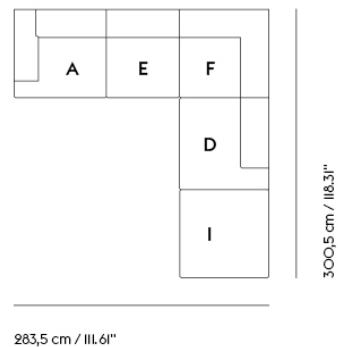

CONNECT SOFT MODULAR SOFA / CORNER - CONFIGURATION 2

Colli	1
Shipper Colli	5
Gross Weight (kg)	224.09
Net Weight (kg)	169.99

Item No.	Color	Net Price	Recommended Retail Price	Lead Time
Ready-To-Ship				
96035	Re-wool 128	EUR 6.718,50	EUR 7.995,00	-
96036	Clay 12	EUR 7.520,20	EUR 8.949,00	-