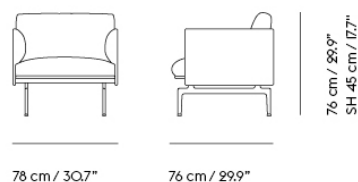

OUTLINE STUDIO CHAIR / POLISHED ALUMINUM BASE - SH: 45CM / 17.7"

Colli	1
Shipper Colli	1
Gross Weight (kg)	29
Net Weight (kg)	24

Item No.	Color	Net Price	Recommended Retail Price	Lead Time
Made-To-Order				
68546	Ocean - Color 3, 21, 32, 50, 52, 80 & 601	EUR 1.805,90	EUR 2.149,00	6 weeks
73308	Remix - All Colors	EUR 1.805,90	EUR 2.149,00	6 weeks
73301	Vancouver - Color 4, 8, 10, 12, 13 & 14	EUR 1.805,90	EUR 2.149,00	8 weeks
73310	Canvas - All Colors	EUR 2.012,60	EUR 2.395,00	6 weeks
73309	Clara - All Colors	EUR 2.012,60	EUR 2.395,00	6 weeks
73302	Fiord - All Colors	EUR 2.012,60	EUR 2.395,00	6 weeks
73307	Rime - All Colors	EUR 2.012,60	EUR 2.395,00	6 weeks
73305	Steelcut - All Colors	EUR 2.012,60	EUR 2.395,00	6 weeks
73304	Steelcut Trio - All Colors	EUR 2.012,60	EUR 2.395,00	6 weeks
73311	Divina - All Colors	EUR 2.096,60	EUR 2.495,00	6 weeks
73312	Divina MD - All Colors	EUR 2.096,60	EUR 2.495,00	6 weeks
73313	Divina Melange - All Colors	EUR 2.096,60	EUR 2.495,00	6 weeks
73306	Hallingdal - All Colors	EUR 2.096,60	EUR 2.495,00	6 weeks
73321	Balder - All Colors	EUR 2.264,70	EUR 2.695,00	6 weeks
68314	Clay - Color 1, 3, 6, 7, 9, 10, 12, 13, 14, 15 & 17	EUR 2.264,70	EUR 2.695,00	6 weeks
73322	Twill Weave - All Colors	EUR 2.264,70	EUR 2.695,00	6 weeks
73320	Vidar - All Colors	EUR 2.264,70	EUR 2.695,00	6 weeks
73317	Easy Leather - All Colors	EUR 2.478,20	EUR 2.949,00	6 weeks
73303	Refine Leather - All Colors	EUR 2.684,90	EUR 3.195,00	6 weeks
73314	Endure Leather - All Colors	EUR 3.273,10	EUR 3.895,00	6 weeks

Extras