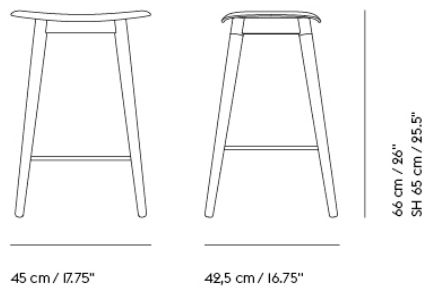

Colli	1
Shipper Colli	1
Gross Weight (kg)	6.1
Net Weight (kg)	4.6
Base color options	Black, Dusty Green, Grey, Oak or Stained Dark Brown

Item No.	Color	Net Price	Recommended Retail Price	Lead Time
Ready-To-Ship				
23620	Black/Black	EUR 315,10	EUR 375,00	-
57253	Black/Stained Dark Brown	EUR 315,10	EUR 375,00	-
23621	Grey/Grey	EUR 315,10	EUR 375,00	-
23624	Natural White/Oak	EUR 315,10	EUR 375,00	-
23635-OAK_COGN	Refine Leather Cognac/Oak	EUR 595,80	EUR 709,00	-
Made-To-Order				
23622	Dusty Green/Dusty Green	EUR 315,10	EUR 375,00	4 weeks
57250	Dusty Green/Stained Dark Brown	EUR 315,10	EUR 375,00	4 weeks
57249	Grey/Stained Dark Brown	EUR 315,10	EUR 375,00	4 weeks
57252	Natural White/Stained Dark Brown	EUR 315,10	EUR 375,00	4 weeks
23623	Ochre/Oak	EUR 315,10	EUR 375,00	4 weeks
57251	Ochre/Stained Dark Brown	EUR 315,10	EUR 375,00	4 weeks
58173	Ocean - Color 3, 21, 32, 50, 52, 80 & 601	EUR 516,80	EUR 615,00	4 weeks
23630	Remix - All Colors	EUR 516,80	EUR 615,00	4 weeks
70269	Wooly - All Colors	EUR 516,80	EUR 615,00	4 weeks
23638	Canvas - All Colors	EUR 550,40	EUR 655,00	4 weeks
23637	Clara - All Colors	EUR 550,40	EUR 655,00	4 weeks
55026	Hero - All Colors	EUR 550,40	EUR 655,00	4 weeks
23631	Steelcut - All Colors	EUR 550,40	EUR 655,00	4 weeks
23632	Steelcut Trio - All Colors	EUR 550,40	EUR 655,00	4 weeks
23634	Divina - All Colors	EUR 570,60	EUR 679,00	4 weeks