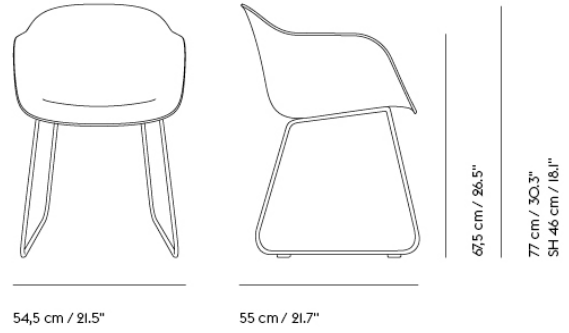

Colli 1
Shipper Colli 1
Net Weight (kg) 7.4
Base color options Black, Grey, Dusty Green or White

Item No.	Color	Net Price	Recommended Retail Price	Lead Time
Made-To-Order				
58973	Black/Black (Recycled Plastic)	EUR 247,90	EUR 295,00	4 weeks
59059	Dusty Green/Dusty Green (Recycled Plastic)	EUR 247,90	EUR 295,00	4 weeks
58974	Grey/Grey (Recycled Plastic)	EUR 247,90	EUR 295,00	4 weeks
58975	Natural White/White (Recycled Plastic)	EUR 247,90	EUR 295,00	4 weeks
59060	Ochre/Black (Recycled Plastic)	EUR 247,90	EUR 295,00	4 weeks
58161	Ocean - Color 3, 21, 32, 50, 52, 80 & 601	EUR 474,80	EUR 565,00	4 weeks
24107	Remix - All Colors	EUR 474,80	EUR 565,00	4 weeks
70211	Wooly - All Colors	EUR 474,80	EUR 565,00	4 weeks
24114	Canvas - All Colors	EUR 553,80	EUR 659,00	4 weeks
24113	Clara - All Colors	EUR 553,80	EUR 659,00	4 weeks
55002	Hero - All Colors	EUR 553,80	EUR 659,00	4 weeks
24108	Steelcut - All Colors	EUR 553,80	EUR 659,00	4 weeks
24109	Steelcut Trio - All Colors	EUR 553,80	EUR 659,00	4 weeks
24111	Divina - All Colors	EUR 621,00	EUR 739,00	4 weeks
24115	Divina MD - All Colors	EUR 621,00	EUR 739,00	4 weeks
24116	Divina Melange - All Colors	EUR 621,00	EUR 739,00	4 weeks
24110	Hallingdal - All Colors	EUR 621,00	EUR 739,00	4 weeks
55119	Balder - All Colors	EUR 634,50	EUR 755,00	4 weeks
58003	Clay - Color 1, 3, 6, 7, 9, 10, 12, 13, 14, 15 & 17	EUR 634,50	EUR 755,00	4 weeks
55236	Twill Weave - All Colors	EUR 634,50	EUR 755,00	4 weeks
24120	Easy Leather - All Colors	EUR 780,70	EUR 929,00	4 weeks
24112	Refine Leather - All Colors	EUR 836,10	EUR 995,00	4 weeks
24118	Endure Leather - All Colors	EUR 881,50	EUR 1.049,00	4 weeks