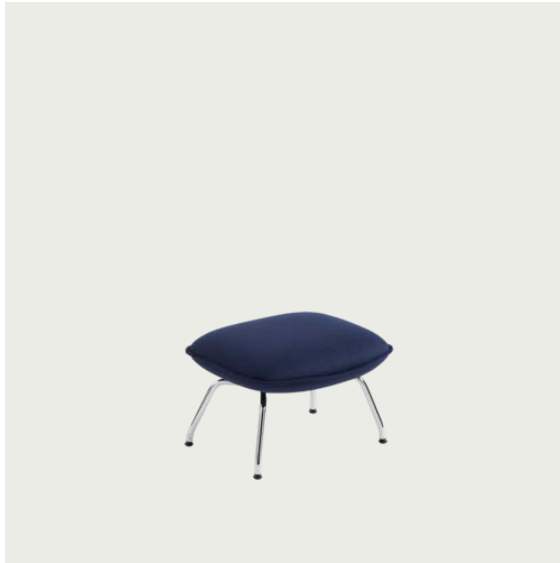

Colli	1
Shipper Colli	1
Gross Weight (kg)	20
Net Weight (kg)	18
Base color options	Anthracite Black or Chrome

Item No.	Color	Net Price	Recommended Retail Price	Lead Time
Ready-To-Ship				
87100-BLCK_80	Ocean 80/Anthracite Black	EUR 595,80	EUR 709,00	-
87115-CHRO_782	Balder 782/Chrome	EUR 752,10	EUR 895,00	-
87116-BLCK_COGN	Refine Leather Cognac/Anthracite Black	EUR 831,10	EUR 989,00	-
Made-To-Order				
87100	Ocean - Color 3, 21, 32, 50, 52, 80 & 601	EUR 595,80	EUR 709,00	6 weeks
87105	Clara - All Colors	EUR 659,70	EUR 785,00	6 weeks
87104	Fiord - All Colors	EUR 659,70	EUR 785,00	6 weeks
87106	Rime - All Colors	EUR 659,70	EUR 785,00	6 weeks
87102	Steelcut - All Colors	EUR 659,70	EUR 785,00	6 weeks
87103	Steelcut Trio - All Colors	EUR 659,70	EUR 785,00	6 weeks
87109	Divina - All Colors	EUR 701,70	EUR 835,00	6 weeks
87110	Divina MD - All Colors	EUR 701,70	EUR 835,00	6 weeks
87111	Divina Melange - All Colors	EUR 701,70	EUR 835,00	6 weeks
87108	Hallingdal - All Colors	EUR 701,70	EUR 835,00	6 weeks
87113	Still - All Colors	EUR 701,70	EUR 835,00	6 weeks
87115	Balder - All Colors	EUR 752,10	EUR 895,00	6 weeks
87148	Clay - Color 1, 3, 6, 7, 9, 10, 12, 13, 14, 15 & 17	EUR 752,10	EUR 895,00	6 weeks
87112	Twill Weave - All Colors	EUR 752,10	EUR 895,00	6 weeks
87114	Vidar - All Colors	EUR 752,10	EUR 895,00	6 weeks
87117	Easy Leather - All Colors	EUR 789,10	EUR 939,00	6 weeks
87116	Refine Leather - All Colors	EUR 831,10	EUR 989,00	6 weeks