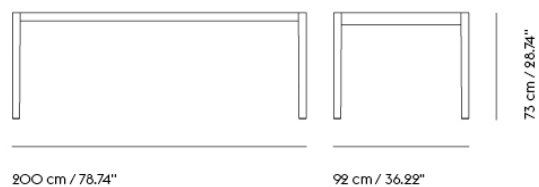

WORKSHOP TABLE / 200 X 92 CM / 78.7 X 36.2"

Colli	1
Shipper Colli	1
Gross Weight (kg)	49.95
Net Weight (kg)	45.5

Item No.	Color	Net Price	Recommended Retail Price	Lead Time
Ready-To-Ship				
70318	Black Linoleum/Black	EUR 1.721,80	EUR 2.049,00	-
70313	Warm Grey Linoleum/Oak	EUR 1.721,80	EUR 2.049,00	-
70311	Oak Veneer/Oak	EUR 1.844,50	EUR 2.195,00	-