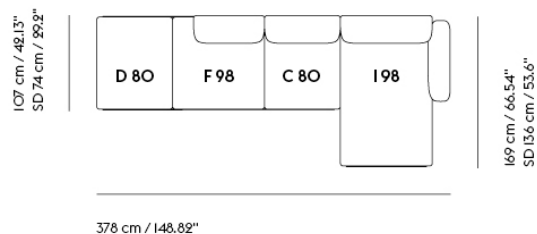

IN SITU MODULAR SOFA / 4-SEATER - CONFIGURATION 4

Colli	1
Shipper Colli	7
Gross Weight (kg)	186.8
Net Weight (kg)	147.55

Item No.	Color	Net Price	Recommended Retail Price	Lead Time
Ready-To-Ship				
41949	Frame and Module - Ocean 80/Black	EUR 4.785,70	EUR 5.695,00	-
41919	Frame and Module - Clay 12/Black	EUR 5.755,50	EUR 6.849,00	-