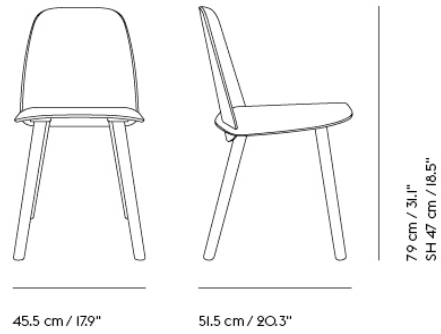

Colli 2
Shipper Colli 1
Gross Weight (kg) 6.9
Net Weight (kg) 4.5

Item No.	Color	Net Price	Recommended Retail Price	Lead Time
Ready-To-Ship				
32002	Black	EUR 326,90	EUR 389,00	-
32004	Green	EUR 326,90	EUR 389,00	-
32003	Grey	EUR 326,90	EUR 389,00	-
32006	Midnight Blue	EUR 326,90	EUR 389,00	-
32001	Oak	EUR 326,90	EUR 389,00	-
32007	Sand Yellow	EUR 326,90	EUR 389,00	-
32009	Stained Dark Brown	EUR 326,90	EUR 389,00	-
32005	Tan Rose	EUR 326,90	EUR 389,00	-
32008	White	EUR 326,90	EUR 389,00	-
Extras				
80153	Glides for Nerd Series and Workshop Chair (4 pcs per pack)	EUR 11,80	EUR 14,00	-
80152	Glides for Nerd Series and Workshop Chair (4 pcs per pack) - Black	EUR 11,80	EUR 14,00	-
COM/COL & Specials				
32010	Special Color	EUR 373,90	EUR 445,00	>MOQ: 24 Start-Up Fee: EUR 840,30
				10 weeks