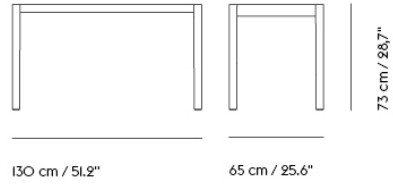

WORKSHOP TABLE / 130 X 65 CM / 51 X 25.5"

Shipper Colli 1
Gross Weight (kg) 26.25
Net Weight (kg) 22.5

Item No.	Color	Net Price	Recommended Retail Price	Lead Time
Ready-To-Ship				
70322	Black Linoleum/Black	EUR 1.088,20	EUR 1.295,00	-
70321	Warm Grey Linoleum/Oak	EUR 1.088,20	EUR 1.295,00	-