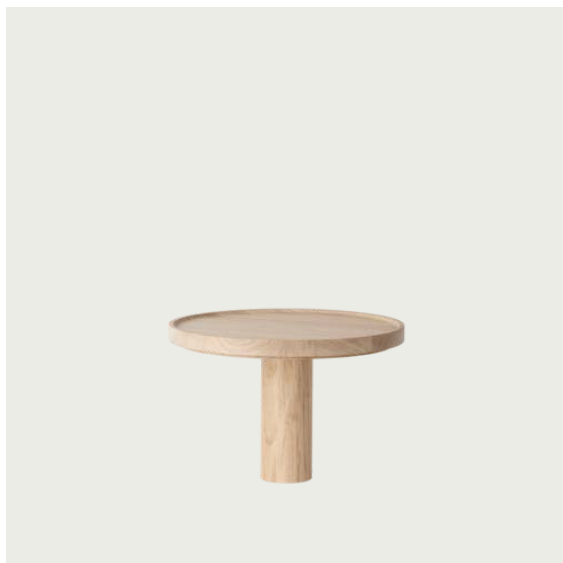

Colli 1
Shipper Colli 1
Gross Weight (kg) 2.805
Net Weight (kg) 0.85

Item No.	Color	Net Price	Recommended Retail Price	Lead Time
Ready-To-Ship				
39964	Oak	EUR 113,40	EUR 135,00	-