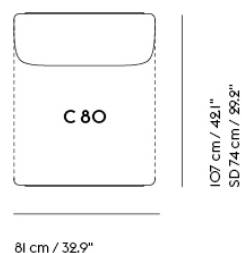

IN SITU MODULAR SOFA / CENTRE MODULE (C80)

Colli	1
Shipper Colli	1
Gross Weight (kg)	30.2
Net Weight (kg)	23.53
Please note	This variant is a Seating Module only and does not include a Frame Section.

Item No.	Color	Net Price	Recommended Retail Price	Lead Time
Ready-To-Ship				
41131-80	Ocean 80	EUR 920,20	EUR 1.095,00	-
41122-12	Clay 12	EUR 1.133,60	EUR 1.349,00	-
Made-To-Order				
41131	Ocean - Color 3, 21, 32, 50, 52, 80 & 601	EUR 920,20	EUR 1.095,00	6 weeks
41140	Fiord - All Colors	EUR 1.088,20	EUR 1.295,00	6 weeks
41122	Clay - Color 1, 3, 6, 7, 9, 10, 12, 13, 14, 15 & 17	EUR 1.133,60	EUR 1.349,00	6 weeks
41158	Divina - All Colors	EUR 1.133,60	EUR 1.349,00	6 weeks
41167	Divina MD - All Colors	EUR 1.133,60	EUR 1.349,00	6 weeks
41176	Divina Melange - All Colors	EUR 1.133,60	EUR 1.349,00	6 weeks
41149	Hallingdal - All Colors	EUR 1.133,60	EUR 1.349,00	6 weeks
41185	Vidar - All Colors	EUR 1.133,60	EUR 1.349,00	6 weeks
COM/COL & Specials				
41230	COM - Textile	EUR 1.088,20	EUR 1.295,00	6-12 weeks