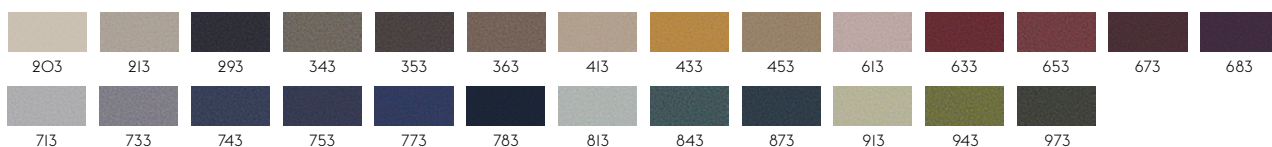

DIVINA MD BY KVADRAT

Designer: Finn Sködt.
Composition: 100% new wool.
Durability: 45.000 Martindale / Lightfastness 5-6 (ISO I-8).
Sustainability: Complies with both EU ecolabel "The Flower" and Greenguard Gold Certification.

193