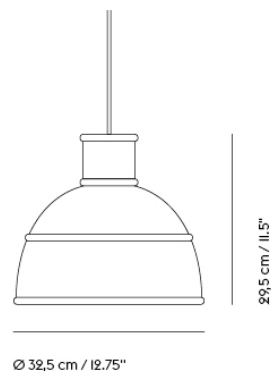

Colli 2
Shipper Colli 1
Gross Weight (kg) 1.76
Net Weight (kg) 1.22

Item No.	Color	Net Price	Recommended Retail Price	Lead Time
Ready-To-Ship				
14210	Beige-Rose	EUR 172,30	EUR 205,00	-
14201	Black	EUR 172,30	EUR 205,00	-
14212	Clay Brown	EUR 172,30	EUR 205,00	-
14200	Dark Grey	EUR 172,30	EUR 205,00	-
14206	Dusty Red	EUR 172,30	EUR 205,00	-
14204	Green	EUR 172,30	EUR 205,00	-
14203	Light Grey	EUR 172,30	EUR 205,00	-
14208	Mustard	EUR 172,30	EUR 205,00	-
14211	Olive	EUR 172,30	EUR 205,00	-
14205	Orange	EUR 172,30	EUR 205,00	-
14209	Terracotta	EUR 172,30	EUR 205,00	-
14207	White	EUR 172,30	EUR 205,00	-
14202	Yellow	EUR 172,30	EUR 205,00	-
Extras				
12292	Unfold / E27 Cord - Beige-Rose (per linear meter)	EUR 2,10	EUR 2,50	-
12285	Unfold / E27 Cord - Black (per linear meter)	EUR 2,10	EUR 2,50	-
12294	Unfold / E27 Cord - Clay brown (per linear meter)	EUR 2,10	EUR 2,50	-
12280	Unfold / E27 Cord - Dark Grey (per linear meter)	EUR 2,10	EUR 2,50	-
12288	Unfold / E27 Cord - Light Grey (per linear meter)	EUR 2,10	EUR 2,50	-
12290	Unfold / E27 Cord - Mustard (per linear meter)	EUR 2,10	EUR 2,50	-