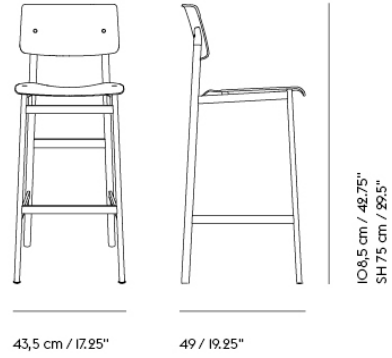

Colli 1
Shipper Colli 1
Gross Weight (kg) 12.05
Net Weight (kg) 8.5
Base color options Black, Deep Red, Dusty Green or Grey

Item No.	Color	Net Price	Recommended Retail Price	Lead Time
Ready-To-Ship				
30245	Black/Black	EUR 399,20	EUR 475,00	-
30241	Oak/Black	EUR 399,20	EUR 475,00	-
30261	Oak/Deep Red	EUR 399,20	EUR 475,00	-
30244	Oak/Dusty Green	EUR 399,20	EUR 475,00	-
30262	Oak/Grey	EUR 399,20	EUR 475,00	-
30268	Stained Dark Brown/Black	EUR 399,20	EUR 475,00	-
Made-To-Order				
30263	Stained Dark Brown/Grey	EUR 399,20	EUR 475,00	>MOQ: 4 7 weeks
40580	Ocean - Color 3, 21, 32, 50, 52, 80 & 60I - Black/Black	EUR 525,20	EUR 625,00	>MOQ: 4 7 weeks
40576	Ocean - Color 3, 21, 32, 50, 52, 80 & 60I - Black/Oak	EUR 525,20	EUR 625,00	>MOQ: 4 7 weeks
40581	Ocean - Color 3, 21, 32, 50, 52, 80 & 60I - Black/Stained Dark Brown	EUR 525,20	EUR 625,00	>MOQ: 4 7 weeks
34614	Ocean - Color 3, 21, 32, 50, 52, 80 & 60I - Deep Red/Oak	EUR 525,20	EUR 625,00	>MOQ: 4 7 weeks
40579	Ocean - Color 3, 21, 32, 50, 52, 80 & 60I - Dusty Green/Oak	EUR 525,20	EUR 625,00	>MOQ: 4 7 weeks
34504	Ocean - Color 3, 21, 32, 50, 52, 80 & 60I - Grey/Oak	EUR 525,20	EUR 625,00	>MOQ: 4 7 weeks
34706	Ocean - Color 3, 21, 32, 50, 52, 80 & 60I - Grey/Stained Dark Brown	EUR 525,20	EUR 625,00	>MOQ: 4 7 weeks
40405	Remix - Black/Black	EUR 525,20	EUR 625,00	>MOQ: 4 7 weeks
40406	Remix - Black/Dark Stained Brown	EUR 525,20	EUR 625,00	>MOQ: 4 7 weeks