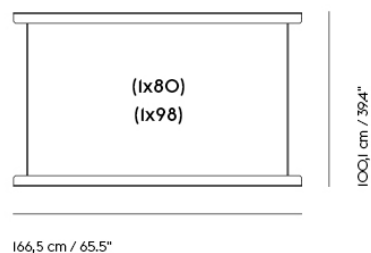

IN SITU MODULAR SOFA / FRAME SECTION (1 X 80 + 1 X 98)

Colli	1
Shipper Colli	1
Gross Weight (kg)	23.3
Net Weight (kg)	19.64

Item No.	Color	Net Price	Recommended Retail Price	Lead Time
Ready-To-Ship				
41558	Black - 1 x 80 + 1 x 98	EUR 340,30	EUR 405,00	-