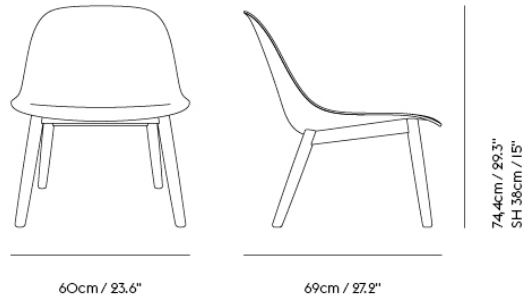

Colli	1
Shipper Colli	1
Gross Weight (kg)	11.5
Net Weight (kg)	8
Base color options	Black, Dusty Green, Grey, Oak or Stained Dark Brown

Item No.	Color	Net Price	Recommended Retail Price	Lead Time
Ready-To-Ship				
25510	Black/Black	EUR 495,00	EUR 589,00	-
25511	Grey/Grey ***	EUR 495,00	EUR 589,00	-
25513	Natural White/Oak	EUR 495,00	EUR 589,00	-
25514	Ochre/Oak ***	EUR 495,00	EUR 589,00	-
25516-GREY_133	Remix 133/Grey	EUR 785,70	EUR 935,00	-
25519-OAK_236	Steelcut Trio 236/Oak	EUR 839,50	EUR 999,00	-
Made-To-Order				
57233	Black/Stained Dark Brown	EUR 495,00	EUR 589,00	4 weeks
25515	Dusty Green/Dusty Green	EUR 495,00	EUR 589,00	4 weeks
57237	Dusty Green/Stained Dark Brown	EUR 495,00	EUR 589,00	4 weeks
57234	Grey/Stained Dark Brown	EUR 495,00	EUR 589,00	4 weeks
57235	Natural White/Stained Dark Brown	EUR 495,00	EUR 589,00	4 weeks
57236	Ochre/Stained Dark Brown	EUR 495,00	EUR 589,00	4 weeks
58184	Ocean - Color 3, 21, 32, 50, 52, 80 & 60I	EUR 785,70	EUR 935,00	4 weeks
25516	Remix - All Colors	EUR 785,70	EUR 935,00	4 weeks
25517	Wooly - All Colors	EUR 785,70	EUR 935,00	4 weeks
25521	Canvas - All Colors	EUR 839,50	EUR 999,00	4 weeks
25520	Clara - All Colors	EUR 839,50	EUR 999,00	4 weeks
55056	Hero - All Colors	EUR 839,50	EUR 999,00	4 weeks
25518	Steelcut - All Colors	EUR 839,50	EUR 999,00	4 weeks
25519	Steelcut Trio - All Colors	EUR 839,50	EUR 999,00	4 weeks