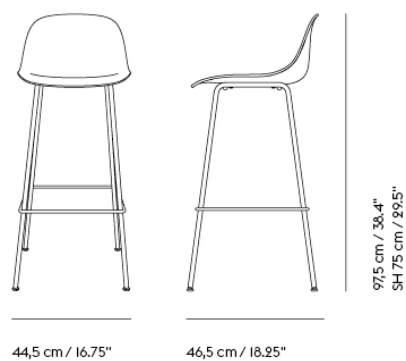

FIBER BAR STOOL / TUBE BASE - WITH BACKREST

Colli	1
Shipper Colli	1
Gross Weight (kg)	8.2
Net Weight (kg)	6.2
Base color options	Black, Dusty Green, Grey or White

Item No.	Color	Net Price	Recommended Retail Price	Lead Time
Ready-To-Ship				
23710	Black/Black	EUR 226,10	EUR 269,00	-
23711	Grey/Grey	EUR 226,10	EUR 269,00	-
23714	Natural White/White	EUR 226,10	EUR 269,00	-
23725-BLK_COGN	Refine Leather Cognac/Black	EUR 595,80	EUR 709,00	-
Made-To-Order				
23712	Dusty Green/Dusty Green	EUR 226,10	EUR 269,00	4 weeks
23713	Ochre/Black	EUR 226,10	EUR 269,00	4 weeks
58176	Ocean - Color 3, 21, 32, 50, 52, 80 & 601	EUR 399,20	EUR 475,00	4 weeks
23720	Remix - All Colors	EUR 399,20	EUR 475,00	4 weeks
70275	Wooly - All Colors	EUR 399,20	EUR 475,00	4 weeks
23728	Canvas - All Colors	EUR 441,20	EUR 525,00	4 weeks
23727	Clara - All Colors	EUR 441,20	EUR 525,00	4 weeks
55029	Hero - All Colors	EUR 441,20	EUR 525,00	4 weeks
23721	Steelcut - All Colors	EUR 441,20	EUR 525,00	4 weeks
23722	Steelcut Trio - All Colors	EUR 441,20	EUR 525,00	4 weeks
23724	Divina - All Colors	EUR 469,70	EUR 559,00	4 weeks
23729	Divina MD - All Colors	EUR 469,70	EUR 559,00	4 weeks
23730	Divina Melange - All Colors	EUR 469,70	EUR 559,00	4 weeks
23723	Hallingdal - All Colors	EUR 469,70	EUR 559,00	4 weeks
55146	Balder - All Colors	EUR 483,20	EUR 575,00	4 weeks
58018	Clay - Color 1, 3, 6, 7, 9, 10, 12, 13, 14, 15 & 17	EUR 483,20	EUR 575,00	4 weeks