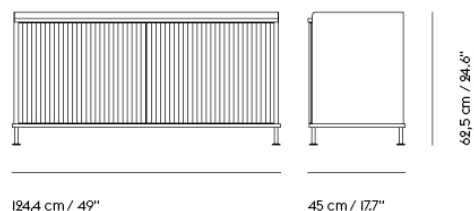

— Thomas Bentzen

Designed by	Thomas Bentzen / 2018
Environment	Indoor
Country of Production	Sweden
Assembly Required	Yes
Description	The Enfold Sideboard combines industrial materiality with residential references for a new perspective on modern storage. Made from a lacquered steel that gently enfolds its top and bottom in solid oak, the Enfold Sideboard fuses cold and warm materials for a unique expression, paired with the vibrantly modern expression of its ridged steel doors. The design comes in two sizes: one vertical and one horizontal, both with adjustable shelves to either side of its middle—the horizontal sideboard has one shelf to either side of its middle to be placed across five different levels while the vertical sideboard has one shelf to either side of its middle to be placed across three different levels. Both sizes have outlets for cables inside.
Material	Body, shelves and sliding doors in lacquered, bent steel. Top and base in lacquered solid oak.
Cleaning & Care	Clean the sideboard with a damp cloth. If necessary only, use a mild detergent or washing up liquid and not concentrated. Always wipe with a dry cloth afterwards. To minimize the risk of stains and marks, liquid, grease etc. should be removed straight away.
	TESTS & CERTIFICATIONS
EN 16121:2017+A1:2017 - L2	Extreme use. Non-domestic storage furniture. Requirements for safety, strength, durability and stability.
EN 16122:2012	Extreme use. Domestic and non-domestic storage furniture. Test method for the determination of strength, durability and stability.
	Both tests were conducted using Enfold Sideboard Tall version.