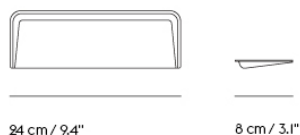

ARRANGE DESKTOP SERIES / LID - 8 X 24 CM / 3.1 X 9.4"

Colli	1
Shipper Colli	1
Gross Weight (kg)	0.182
Net Weight (kg)	0.104

Item No.	Color	Net Price	Recommended Retail Price	Lead Time
Ready-To-Ship				
98334	Aluminum	EUR 10,70	EUR 12,80	-