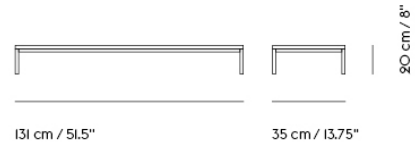

Colli 1
Shipper Colli 1
Gross Weight (kg) 16.1
Net Weight (kg) 13

Item No.	Color	Net Price	Recommended Retail Price	Lead Time
Ready-To-Ship				
15653	Light Grey	EUR 231,10	EUR 275,00	-
15771	Midnight Blue	EUR 231,10	EUR 275,00	-
15651	Oak	EUR 231,10	EUR 275,00	-
15650	White	EUR 231,10	EUR 275,00	-