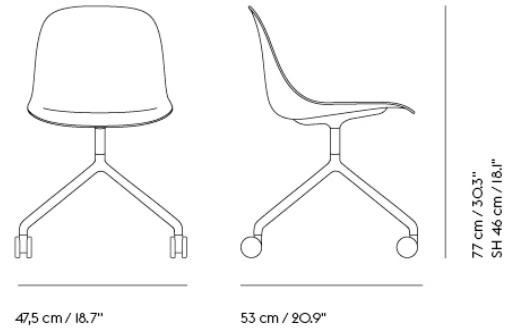

FIBER SIDE CHAIR SWIVEL BASE W. CASTORS

Colli	1
Shipper Colli	1
Net Weight (kg)	9.8
Base color options	Black, Dusty Green. Grey or Polished Aluminum with black castors. White with White castors.

Item No.	Color	Net Price	Recommended Retail Price	Lead Time
Made-To-Order				
59001	Black/Black (Recycled Plastic)	EUR 360,50	EUR 429,00	4 weeks
59003	Dusty Green/Dusty Green (Recycled Plastic)	EUR 360,50	EUR 429,00	4 weeks
59002	Grey/Grey (Recycled Plastic)	EUR 360,50	EUR 429,00	4 weeks
59005	Natural White/White (Recycled Plastic)	EUR 360,50	EUR 429,00	4 weeks
59004	Ochre/Black (Recycled Plastic)	EUR 360,50	EUR 429,00	4 weeks
58166	Ocean - Color 3, 21, 32, 50, 52, 80 & 601	EUR 542,00	EUR 645,00	4 weeks
23370	Remix - All Colors	EUR 542,00	EUR 645,00	4 weeks
70225	Wooly - All Colors	EUR 542,00	EUR 645,00	4 weeks
23378	Canvas - All Colors	EUR 621,00	EUR 739,00	4 weeks
23377	Clara - All Colors	EUR 621,00	EUR 739,00	4 weeks
55016	Hero - All Colors	EUR 621,00	EUR 739,00	4 weeks
23371	Steelcut - All Colors	EUR 621,00	EUR 739,00	4 weeks
23372	Steelcut Trio - All Colors	EUR 621,00	EUR 739,00	4 weeks
23374	Divina - All Colors	EUR 688,20	EUR 819,00	4 weeks
23379	Divina MD - All Colors	EUR 688,20	EUR 819,00	4 weeks
23380	Divina Melange - All Colors	EUR 688,20	EUR 819,00	4 weeks
23373	Hallingdal - All Colors	EUR 688,20	EUR 819,00	4 weeks
55133	Balder - All Colors	EUR 701,70	EUR 835,00	4 weeks
58008	Clay - Color 1, 3, 6, 7, 9, 10, 12, 13, 14, 15 & 17	EUR 701,70	EUR 835,00	4 weeks
55250	Twill Weave - All Colors	EUR 701,70	EUR 835,00	4 weeks
23383	Easy Leather - All Colors	EUR 789,10	EUR 939,00	4 weeks
23375	Refine Leather - All Colors	EUR 881,50	EUR 1.049,00	4 weeks
23376	Endure Leather - All Colors	EUR 920,20	EUR 1.095,00	4 weeks