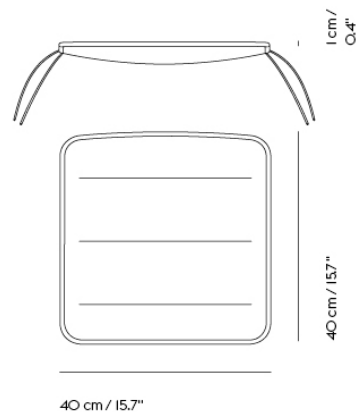

Colli 1
Shipper Colli 1
Gross Weight (kg) 0.45
Net Weight (kg) 0.17

Item No.	Color	Net Price	Recommended Retail Price	Lead Time
Ready-To-Ship				
31100-BLCK	Patch - Black	EUR 46,20	EUR 55,00	-
31100-GREY	Patch - Grey	EUR 46,20	EUR 55,00	-
31100-WBEG	Patch - Warm Beige	EUR 46,20	EUR 55,00	-