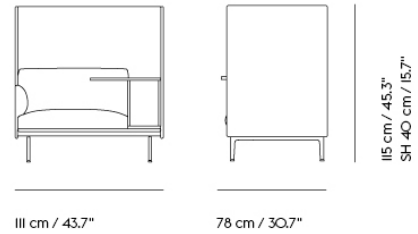

OUTLINE HIGHBACK WORK / RIGHT - POLISHED ALUMINUM BASE

Colli	1
Shipper Colli	1
Gross Weight (kg)	83
Net Weight (kg)	74
Please note	That this product features a table on the right-hand side when facing the product from the front.

Item No.	Color	Net Price	Recommended Retail Price	Lead Time
Made-To-Order				
68541	Ocean - Color 3, 21, 32, 50, 52, 80 & 601	EUR 3.654,60	EUR 4.349,00	6 weeks
68016	Remix - All Colors	EUR 3.654,60	EUR 4.349,00	6 weeks
68002	Vancouver - Color 4, 8, 10, 12, 13 & 14	EUR 3.654,60	EUR 4.349,00	8 weeks
68020	Canvas - All Colors	EUR 3.906,70	EUR 4.649,00	6 weeks
68018	Clara - All Colors	EUR 3.906,70	EUR 4.649,00	6 weeks
68004	Fiord - All Colors	EUR 3.906,70	EUR 4.649,00	6 weeks
68014	Rime - All Colors	EUR 3.906,70	EUR 4.649,00	6 weeks
68010	Steelcut - All Colors	EUR 3.906,70	EUR 4.649,00	6 weeks
68008	Steelcut Trio - All Colors	EUR 3.906,70	EUR 4.649,00	6 weeks
68022	Divina - All Colors	EUR 4.326,90	EUR 5.149,00	6 weeks
68024	Divina MD - All Colors	EUR 4.326,90	EUR 5.149,00	6 weeks
68026	Divina Melange - All Colors	EUR 4.326,90	EUR 5.149,00	6 weeks
73428	Divina Melange - All Colors	EUR 4.326,90	EUR 5.149,00	6 weeks
68012	Hallingdal - All Colors	EUR 4.326,90	EUR 5.149,00	6 weeks
73414	Hallingdal - All Colors	EUR 4.326,90	EUR 5.149,00	6 weeks
68201	Balder - All Colors	EUR 4.410,90	EUR 5.249,00	6 weeks
68309	Clay - Color 1, 3, 6, 7, 9, 10, 12, 13, 14, 15 & 17	EUR 4.410,90	EUR 5.249,00	6 weeks
68203	Twill Weave - All Colors	EUR 4.410,90	EUR 5.249,00	6 weeks
68040	Vidar - All Colors	EUR 4.410,90	EUR 5.249,00	6 weeks
68034	Easy Leather - All Colors	EUR 5.587,40	EUR 6.649,00	6 weeks
68006	Refine Leather - All Colors	EUR 6.382,40	EUR 7.595,00	6 weeks
68028	Endure Leather - All Colors	EUR 6.886,60	EUR 8.195,00	6 weeks