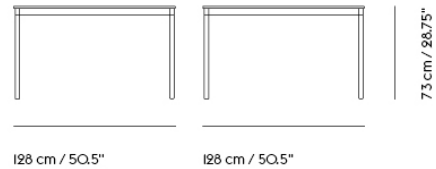

Colli	1
Shipper Colli	2
Gross Weight (kg)	29.8
Net Weight (kg)	22.44
Base color options	White, Black

Item No.	Color	Net Price	Recommended Retail Price	Lead Time
Made-To-Order				
64164	Black Laminate/Black ABS/Black	EUR 1.049,60	EUR 1.249,00	6 weeks
64163	Black Laminate/Black ABS/White	EUR 1.049,60	EUR 1.249,00	6 weeks
64168	Black Laminate/Plywood/Black	EUR 1.049,60	EUR 1.249,00	6 weeks
64167	Black Laminate/Plywood/White	EUR 1.049,60	EUR 1.249,00	6 weeks
64166	White Laminate/Plywood/Black	EUR 1.049,60	EUR 1.249,00	6 weeks
64165	White Laminate/Plywood/White	EUR 1.049,60	EUR 1.249,00	6 weeks
64162	White Laminate/White ABS/Black	EUR 1.049,60	EUR 1.249,00	6 weeks
64161	White Laminate/White ABS/White	EUR 1.049,60	EUR 1.249,00	6 weeks
64176	Black Nanolaminate/Plywood/Black	EUR 1.301,70	EUR 1.549,00	6 weeks
64175	Black Nanolaminate/Plywood/White	EUR 1.301,70	EUR 1.549,00	6 weeks
64174	White Nanolaminate/Plywood/Black	EUR 1.301,70	EUR 1.549,00	6 weeks
64173	White Nanolaminate/Plywood/White	EUR 1.301,70	EUR 1.549,00	6 weeks
64170	Black Linoleum/Plywood/Black	EUR 1.217,60	EUR 1.449,00	6 weeks
64169	Black Linoleum/Plywood/White	EUR 1.217,60	EUR 1.449,00	6 weeks
64805	Lacquered Oak Veneer/Plywood/Black	EUR 1.217,60	EUR 1.449,00	6 weeks
64804	Lacquered Oak Veneer/Plywood/White	EUR 1.217,60	EUR 1.449,00	6 weeks