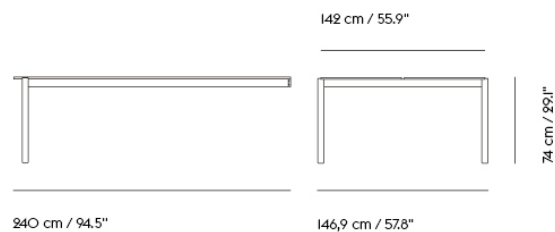

LINEAR SYSTEM END MODULE / 142 X 240 CM / 55.9 X 94.5"

Colli	1
Shipper Colli	2
Gross Weight (kg)	70.756
Net Weight (kg)	61.41

Item No.	Color	Net Price	Recommended Retail Price	Lead Time
Ready-To-Ship				
49969	White Laminate/White ABS/Oak	EUR 1.637,80	EUR 1.949,00	-
49973	Black Nanolaminate/Black ABS/Oak	EUR 2.096,60	EUR 2.495,00	-
49968	Oak Veneer/Oak	EUR 1.889,90	EUR 2.249,00	-