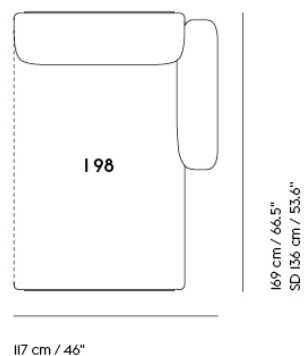

IN SITU MODULAR SOFA / RIGHT ARMREST LOUNGE MODULE (I98)

Colli	1
Shipper Colli	1
Gross Weight (kg)	55.8
Net Weight (kg)	42.7
Please note	This product features an armrest on the right-hand side when facing the product from the front.
Please note	This variant is a Seating Module only and does not include a Frame Section.

Item No.	Color	Net Price	Recommended Retail Price	Lead Time
Ready-To-Ship				
41137-80	Ocean 80	EUR 1.637,80	EUR 1.949,00	-
41128-12	Clay 12	EUR 2.058,00	EUR 2.449,00	-
Made-To-Order				
41137	Ocean - Color 3, 21, 32, 50, 52, 80 & 601	EUR 1.637,80	EUR 1.949,00	6 weeks
41146	Fiord - All Colors	EUR 1.889,90	EUR 2.249,00	6 weeks
41164	Divina - All Colors	EUR 1.973,90	EUR 2.349,00	6 weeks
41173	Divina MD - All Colors	EUR 1.973,90	EUR 2.349,00	6 weeks
41182	Divina Melange - All Colors	EUR 1.973,90	EUR 2.349,00	6 weeks
41155	Hallingdal - All Colors	EUR 1.973,90	EUR 2.349,00	6 weeks
41128	Clay - Color 1, 3, 6, 7, 9, 10, 12, 13, 14, 15 & 17	EUR 2.058,00	EUR 2.449,00	6 weeks
41191	Vidar - All Colors	EUR 2.058,00	EUR 2.449,00	6 weeks
COM/COL & Specials				
41236	COM - Textile	EUR 1.889,90	EUR 2.249,00	6-12 weeks