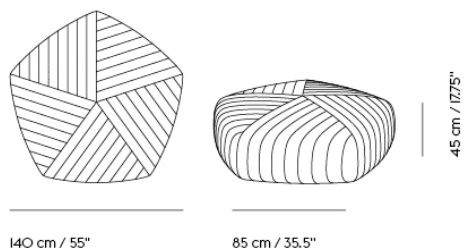

Colli 1
Shipper Colli 1
Gross Weight (kg) 56
Net Weight (kg) 41

Item No.	Color	Net Price	Recommended Retail Price	Lead Time
Made-To-Order				
97146	Remix - All Colors	EUR 1.889,90	EUR 2.249,00	8 weeks
97123	Canvas - All Colors	EUR 2.096,60	EUR 2.495,00	8 weeks
97128	Fiord - All Colors	EUR 2.096,60	EUR 2.495,00	8 weeks
97142	Rime - All Colors	EUR 2.096,60	EUR 2.495,00	8 weeks
97121	Steelcut - All Colors	EUR 2.096,60	EUR 2.495,00	8 weeks
97148	Steelcut Trio - All Colors	EUR 2.096,60	EUR 2.495,00	8 weeks
97126	Divina - All Colors	EUR 2.394,10	EUR 2.849,00	8 weeks
97125	Divina MD - All Colors	EUR 2.394,10	EUR 2.849,00	8 weeks
97127	Divina Melange - All Colors	EUR 2.394,10	EUR 2.849,00	8 weeks
97147	Planum - All Colors	EUR 2.394,10	EUR 2.849,00	8 weeks
Extras				
00338	Test Sample - Textile	EUR 1.680,70	EUR 2.000,00	6 weeks
COM/COL & Specials				
97129	COM - Textile	EUR 2.096,60	EUR 2.495,00	8-10 weeks