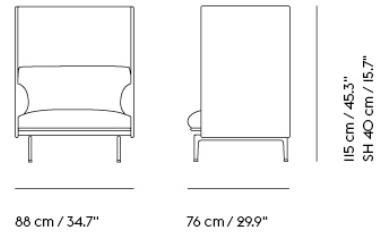

OUTLINE HIGHBACK SOFA / I-SEATER - BLACK BASE

Colli	1
Shipper Colli	1
Gross Weight (kg)	63
Net Weight (kg)	54

Item No.	Color	Net Price	Recommended Retail Price	Lead Time
Made-To-Order				
68577	Ocean - Color 3, 21, 32, 50, 52, 80 & 60I	EUR 2.432,80	EUR 2.895,00	6 weeks
69384	Remix - All Colors	EUR 2.432,80	EUR 2.895,00	6 weeks
69377	Vancouver - Color 4, 8, 10, 12, 13 & 14	EUR 2.432,80	EUR 2.895,00	8 weeks
69386	Canvas - All Colors	EUR 2.768,90	EUR 3.295,00	6 weeks
69385	Clara - All Colors	EUR 2.768,90	EUR 3.295,00	6 weeks
69378	Fiord - All Colors	EUR 2.768,90	EUR 3.295,00	6 weeks
69383	Rime - All Colors	EUR 2.768,90	EUR 3.295,00	6 weeks
69381	Steelcut - All Colors	EUR 2.768,90	EUR 3.295,00	6 weeks
69380	Steelcut Trio - All Colors	EUR 2.768,90	EUR 3.295,00	6 weeks
69387	Divina - All Colors	EUR 3.021,00	EUR 3.595,00	6 weeks
69388	Divina MD - All Colors	EUR 3.021,00	EUR 3.595,00	6 weeks
69389	Divina Melange - All Colors	EUR 3.021,00	EUR 3.595,00	6 weeks
69382	Hallingdal - All Colors	EUR 3.021,00	EUR 3.595,00	6 weeks
69397	Balder - All Colors	EUR 3.105,00	EUR 3.695,00	6 weeks
68345	Clay - Color 1, 3, 6, 7, 9, 10, 12, 13, 14, 15 & 17	EUR 3.105,00	EUR 3.695,00	6 weeks
69398	Twill Weave - All Colors	EUR 3.105,00	EUR 3.695,00	6 weeks
69396	Vidar - All Colors	EUR 3.105,00	EUR 3.695,00	6 weeks
69393	Easy Leather - All Colors	EUR 3.738,70	EUR 4.449,00	6 weeks
69379	Refine Leather - All Colors	EUR 4.326,90	EUR 5.149,00	6 weeks
69390	Endure Leather - All Colors	EUR 4.999,20	EUR 5.949,00	6 weeks

Extras