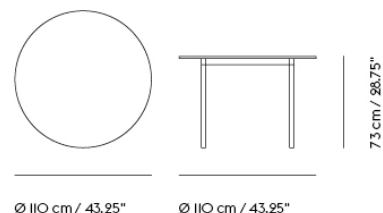

BASE TABLE / WITH CASTORS / 440 X 110 CM / 173.3 X 43.3"

440 cm / 173,25"

110 cm / 43,25"

Colli	1
Shipper Colli	2
Gross Weight (kg)	71.6
Net Weight (kg)	54.77
Base color options	White, Black

Item No.	Color	Net Price	Recommended Retail Price	Lead Time
Made-To-Order				
64437	Black Laminate/Black ABS/Black	EUR 2.394,10	EUR 2.849,00	6 weeks
64557	Black Laminate/Black ABS/White	EUR 2.394,10	EUR 2.849,00	6 weeks
64452	Black Laminate/Plywood/Black	EUR 2.394,10	EUR 2.849,00	6 weeks
64572	Black Laminate/Plywood/White	EUR 2.394,10	EUR 2.849,00	6 weeks
64527	White Laminate/Plywood/Black	EUR 2.394,10	EUR 2.849,00	6 weeks
64647	White Laminate/Plywood/White	EUR 2.394,10	EUR 2.849,00	6 weeks
64512	White Laminate/White ABS/Black	EUR 2.394,10	EUR 2.849,00	6 weeks
64632	White Laminate/White ABS/White	EUR 2.394,10	EUR 2.849,00	6 weeks
64482	Black Nanolaminate/Plywood/Black	EUR 2.852,90	EUR 3.395,00	6 weeks
64602	Black Nanolaminate/Plywood/White	EUR 2.852,90	EUR 3.395,00	6 weeks
64542	White Nanolaminate/Plywood/Black	EUR 2.852,90	EUR 3.395,00	6 weeks
64662	White Nanolaminate/Plywood/White	EUR 2.852,90	EUR 3.395,00	6 weeks
64464	Black Linoleum/Plywood/Black	EUR 2.898,30	EUR 3.449,00	6 weeks
64584	Black Linoleum/Plywood/White	EUR 2.898,30	EUR 3.449,00	6 weeks
64497	Lacquered Oak Veneer/Plywood/Black	EUR 3.021,00	EUR 3.595,00	6 weeks
64617	Lacquered Oak Veneer/Plywood/White	EUR 3.021,00	EUR 3.595,00	6 weeks