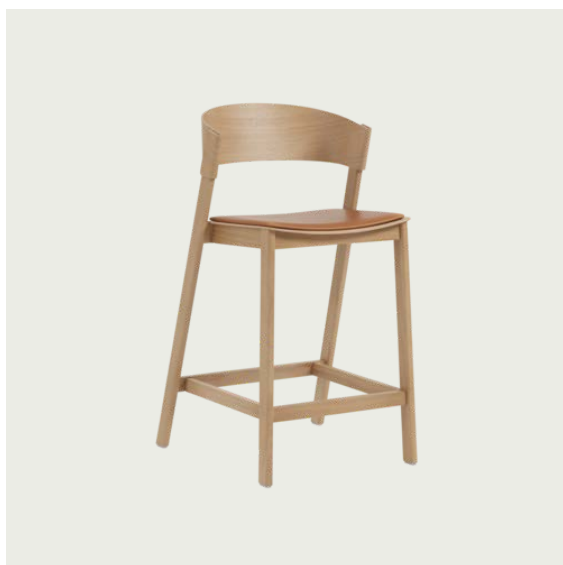

Colli	1
Shipper Colli	1
Gross Weight (kg)	8.75
Net Weight (kg)	5.85
Base color options	Black, Oak and Stained Dark Brown

Item No.	Color	Net Price	Recommended Retail Price	Lead Time
Ready-To-Ship				
33202	Black	EUR 461,30	EUR 549,00	-
33201	Oak	EUR 461,30	EUR 549,00	-
33205	Stained Dark Brown	EUR 461,30	EUR 549,00	-
33244-OAK_COGN	Refine Leather Cognac/Oak	EUR 634,50	EUR 755,00	-
Made-To-Order				
33230	Ocean - Color 3, 21, 32, 50, 52, 80 & 60I	EUR 542,00	EUR 645,00	9 weeks
33221	Remix - All Colors	EUR 542,00	EUR 645,00	9 weeks
33229	Canvas - All Colors	EUR 575,60	EUR 685,00	9 weeks
33228	Clara - All Colors	EUR 575,60	EUR 685,00	9 weeks
33222	Steelcut - All Colors	EUR 575,60	EUR 685,00	9 weeks
33223	Steelcut Trio - All Colors	EUR 575,60	EUR 685,00	9 weeks
33225	Divina - All Colors	EUR 587,40	EUR 699,00	9 weeks
33226	Divina MD - All Colors	EUR 587,40	EUR 699,00	9 weeks
33227	Divina Melange - All Colors	EUR 587,40	EUR 699,00	9 weeks
33224	Hallingdal - All Colors	EUR 587,40	EUR 699,00	9 weeks
33231	Clay - Color 1, 3, 6, 7, 9, 10, 12, 13, 14, 15 & 17	EUR 600,80	EUR 715,00	9 weeks
33241	Easy Leather - All Colors	EUR 587,40	EUR 699,00	9 weeks
33242	Endure Leather - All Colors	EUR 634,50	EUR 755,00	9 weeks
33244	Refine Leather - All Colors	EUR 634,50	EUR 755,00	9 weeks