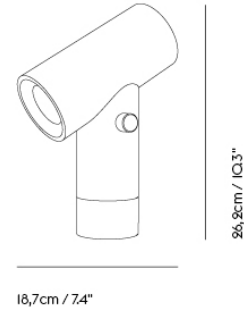

Colli 1
Shipper Colli 1
Gross Weight (kg) 1.72
Net Weight (kg) 1.234

Item No.	Color	Net Price	Recommended Retail Price	Lead Time
Ready-To-Ship				
12124	Aluminum	EUR 226,10	EUR 269,00	-
12121	Black	EUR 226,10	EUR 269,00	-
12123	Green	EUR 226,10	EUR 269,00	-
12122	Umber	EUR 226,10	EUR 269,00	-