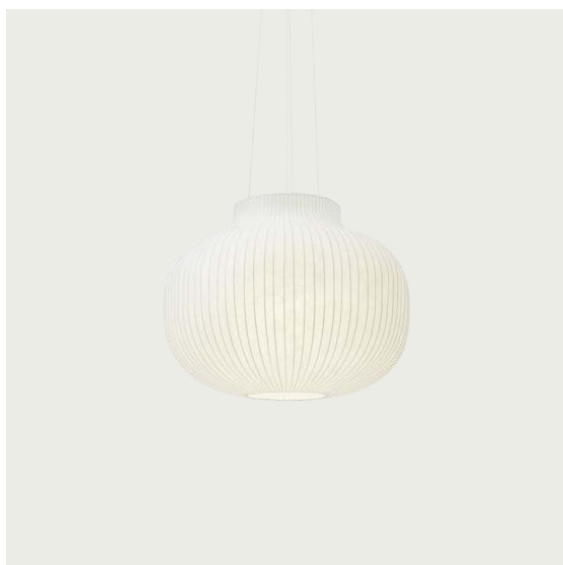

STRAND PENDANT LAMP / CLOSED - Ø 80 CM / 31.5"

Colli	1
Shipper Colli	1
Gross Weight (kg)	11.2
Net Weight (kg)	6.7

Item No.	Color	Net Price	Recommended Retail Price	Lead Time
Ready-To-Ship				
22454	White - Closed	EUR 735,30	EUR 875,00	-