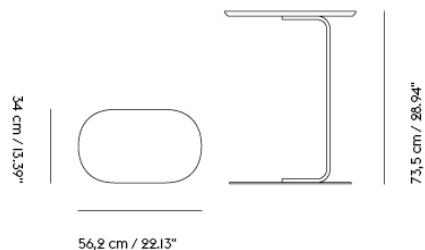

Colli	1
Shipper Colli	1
Gross Weight (kg)	15.65
Net Weight (kg)	14.2

Item No.	Color	Net Price	Recommended Retail Price	Lead Time
Ready-To-Ship				
13893	Oak Veneer/Black	EUR 394,10	EUR 469,00	-
13894	Oak Veneer/Off-White	EUR 394,10	EUR 469,00	-
13891	Black	EUR 360,50	EUR 429,00	-
13892	Blue-Grey	EUR 360,50	EUR 429,00	-
13895	Dark Green	EUR 360,50	EUR 429,00	-
13890	Off-White	EUR 360,50	EUR 429,00	-
13896	Solid Oak/Off-White	EUR 394,10	EUR 469,00	-
13897	Solid Smoked Oak/Black	EUR 394,10	EUR 469,00	-