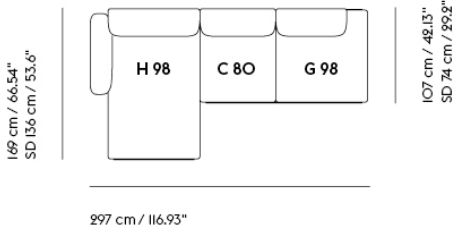

**IN SITU MODULAR SOFA / 3-SEATER -
CONFIGURATION 9**

Colli 1
Shipper Colli 6
Gross Weight (kg) 167
Net Weight (kg) 128.5

Item No.	Color	Net Price	Recommended Retail Price	Lead Time
Ready-To-Ship				
41945	Frame and Module - Ocean 80/Black	EUR 4.113,40	EUR 4.895,00	-
41915	Frame and Module - Clay 12/Black	EUR 4.953,80	EUR 5.895,00	-