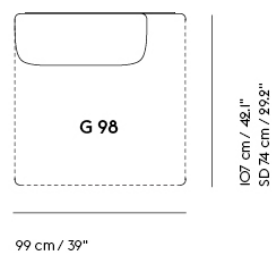

IN SITU MODULAR SOFA / RIGHT OPEN-ENDED MODULE (G98)

Colli	1
Shipper Colli	1
Gross Weight (kg)	36.4
Net Weight (kg)	25.13
Please note	This product features an open end on the right-hand side when facing the product from the front.
Please note	This variant is a Seating Module only and does not include a Frame Section.

Item No.	Color	Net Price	Recommended Retail Price	Lead Time
Ready-To-Ship				
41135-80	Ocean 80	EUR 1.049,60	EUR 1.249,00	-
41126-12	Clay 12	EUR 1.256,30	EUR 1.495,00	-
Made-To-Order				
41135	Ocean - Color 3, 21, 32, 50, 52, 80 & 601	EUR 1.049,60	EUR 1.249,00	6 weeks
41144	Fiord - All Colors	EUR 1.133,60	EUR 1.349,00	6 weeks
41162	Divina - All Colors	EUR 1.217,60	EUR 1.449,00	6 weeks
41171	Divina MD - All Colors	EUR 1.217,60	EUR 1.449,00	6 weeks
41180	Divina Melange - All Colors	EUR 1.217,60	EUR 1.449,00	6 weeks
41153	Hallingdal - All Colors	EUR 1.217,60	EUR 1.449,00	6 weeks
41126	Clay - Color 1, 3, 6, 7, 9, 10, 12, 13, 14, 15 & 17	EUR 1.256,30	EUR 1.495,00	6 weeks
41189	Vidar - All Colors	EUR 1.256,30	EUR 1.495,00	6 weeks
COM/COL & Specials				
41234	COM - Textile	EUR 1.133,60	EUR 1.349,00	6-12 weeks