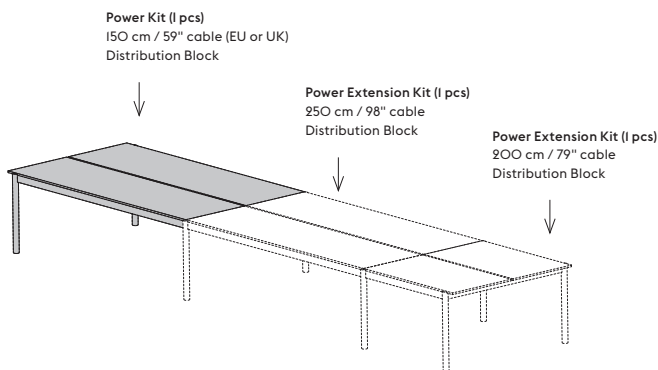

STEP 5. INTEGRATED POWER FOR MOUNTED LAMPS & TABLE POWER OUTLET

If you'd like to add the Mounted Lamp(s) and/or Table Power Outlet(s), select the Power Kit for the first End Module you choose and then add an a Power Extension Kit for each table added.

Power Kit (1 pcs)

150 cm / 59" cable (EU or UK)
Distribution Block

Power Extension Kit (X pcs)

200 cm / 79" or 250 cm / 98" cable
Distribution Block

If you add a End Module or a Middle Module — 240 cm / 94.5", select the 250 cm / 98" Power Extension Kit.

If you add a End Module — 120 cm / 47.2", select the 200 cm / 79" Power Extension kit.

Example 1