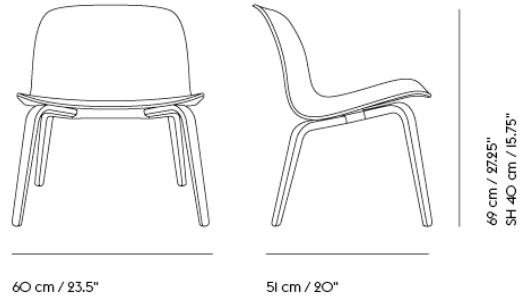

Colli	1
Shipper Colli	1
Gross Weight (kg)	11.5
Net Weight (kg)	9.224
Base color options	Black, Dusty Green, Grey, Oak or Stained Dark Brown

Item No.	Color	Net Price	Recommended Retail Price	Lead Time
Ready-To-Ship				
32582	Black/Black	EUR 390,80	EUR 465,00	-
32584	Dusty Green/Dusty Green	EUR 390,80	EUR 465,00	-
32583	Grey/Grey	EUR 390,80	EUR 465,00	-
32581	Oak/Oak	EUR 390,80	EUR 465,00	-
21646-GREY_108	Re-wool 108/ Grey	EUR 584,00	EUR 695,00	-
21647-OAK_991	Fiord 991/Oak	EUR 654,60	EUR 779,00	-
21675-OAK/COGNA	Refine Leather Cognac/Oak	EUR 965,50	EUR 1.149,00	-
Made-To-Order				
32586	Stained Dark Brown/Stained Dark Brown	EUR 416,00	EUR 495,00	7 weeks
69143	Ocean - Color 3, 21, 32, 50, 52, 80 & 60I	EUR 528,60	EUR 629,00	7 weeks
21674	Remix - All Colors	EUR 528,60	EUR 629,00	7 weeks
21681	Canvas - All Colors	EUR 584,00	EUR 695,00	7 weeks
21680	Clara - All Colors	EUR 584,00	EUR 695,00	7 weeks
21646	Re-wool - All Colors	EUR 584,00	EUR 695,00	7 weeks
21648	Steelcut - All Colors	EUR 584,00	EUR 695,00	7 weeks
21649	Steelcut Trio - All Colors	EUR 584,00	EUR 695,00	7 weeks
21672	Divina - All Colors	EUR 626,10	EUR 745,00	7 weeks
21670	Divina MD - All Colors	EUR 626,10	EUR 745,00	7 weeks
21671	Divina Melange - All Colors	EUR 626,10	EUR 745,00	7 weeks
21673	Hallingdal - All Colors	EUR 626,10	EUR 745,00	7 weeks
21645	Balder - All Colors	EUR 654,60	EUR 779,00	7 weeks