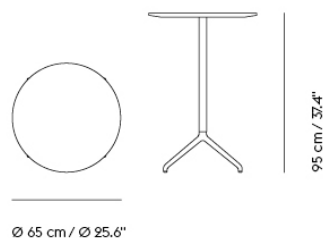

STILL CAFÉ TABLE / Ø 65 H: 95 CM / Ø 25.6 H: 37.4"

Colli	1
Shipper Colli	2
Gross Weight (kg)	15.1
Net Weight (kg)	10.648
Base color options	Black, White

Item No.	Color	Net Price	Recommended Retail Price	Lead Time
Ready-To-Ship				
65574	Black Nanolaminate/Black	EUR 528,60	EUR 629,00	-
65573	Black Nanolaminate/White	EUR 528,60	EUR 629,00	-
65572	White Nanolaminate/Black	EUR 528,60	EUR 629,00	-
65571	White Nanolaminate/White	EUR 528,60	EUR 629,00	-
Made-To-Order				
65576	Black Linoleum/Black	EUR 528,60	EUR 629,00	6 weeks
65575	Black Linoleum/White	EUR 528,60	EUR 629,00	6 weeks