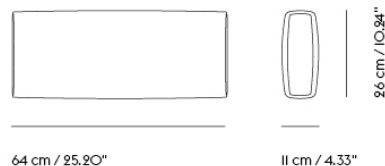

CONNECT SOFT MODULAR SOFA CUSHION

Colli	1
Shipper Colli	1
Gross Weight (kg)	1.3
Net Weight (kg)	0.1

Item No.	Color	Net Price	Recommended Retail Price	Lead Time
Ready-To-Ship				
98407-128	Re-wool 128	EUR 147,10	EUR 175,00	-
98419-12	Clay 12	EUR 180,70	EUR 215,00	-
Made-To-Order				
98420	Ocean - Color 3, 21, 32, 50, 52, 80 & 601	EUR 125,20	EUR 149,00	6 weeks
98408	Remix - All Colors	EUR 125,20	EUR 149,00	6 weeks
98421	Vancouver - Color 4, 8, 10, 12, 13 & 14	EUR 125,20	EUR 149,00	6 weeks
98410	Fiord - All Colors	EUR 147,10	EUR 175,00	6 weeks
98407	Re-wool - All Colors	EUR 147,10	EUR 175,00	6 weeks
98409	Rime - All Colors	EUR 147,10	EUR 175,00	6 weeks
98411	Steelcut - All Colors	EUR 147,10	EUR 175,00	6 weeks
98412	Steelcut Trio - All Colors	EUR 147,10	EUR 175,00	6 weeks
98413	Canvas - All Colors	EUR 172,30	EUR 205,00	6 weeks
98414	Clara - All Colors	EUR 172,30	EUR 205,00	6 weeks
98416	Divina - All Colors	EUR 172,30	EUR 205,00	6 weeks
98417	Divina MD - All Colors	EUR 172,30	EUR 205,00	6 weeks
98418	Divina Melange - All Colors	EUR 172,30	EUR 205,00	6 weeks
98415	Hallingdal - All Colors	EUR 172,30	EUR 205,00	6 weeks
98406	Balder - All Colors	EUR 180,70	EUR 215,00	6 weeks
98419	Clay - Color 1, 3, 6, 7, 9, 10, 12, 13, 14, 15 & 17	EUR 180,70	EUR 215,00	6 weeks