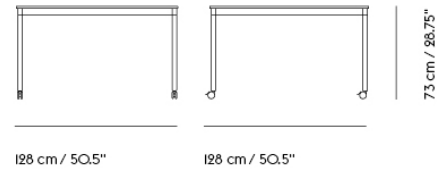

BASE TABLE / WITH CASTORS / 128 X 128 CM / 50.4 X 50.4"

Colli	1
Shipper Colli	2
Gross Weight (kg)	29.8
Net Weight (kg)	22.44
Base color options	White, Black

Item No.	Color	Net Price	Recommended Retail Price	Lead Time
Made-To-Order				
64428	Black Laminate/Black ABS/Black	EUR 1.172,30	EUR 1.395,00	6 weeks
64548	Black Laminate/Black ABS/White	EUR 1.172,30	EUR 1.395,00	6 weeks
64443	Black Laminate/Plywood/Black	EUR 1.172,30	EUR 1.395,00	6 weeks
64563	Black Laminate/Plywood/White	EUR 1.172,30	EUR 1.395,00	6 weeks
64518	White Laminate/Plywood/Black	EUR 1.172,30	EUR 1.395,00	6 weeks
64638	White Laminate/Plywood/White	EUR 1.172,30	EUR 1.395,00	6 weeks
64503	White Laminate/White ABS/Black	EUR 1.172,30	EUR 1.395,00	6 weeks
64623	White Laminate/White ABS/White	EUR 1.172,30	EUR 1.395,00	6 weeks
64473	Black Nanolaminate/Plywood/Black	EUR 1.424,40	EUR 1.695,00	6 weeks
64593	Black Nanolaminate/Plywood/White	EUR 1.424,40	EUR 1.695,00	6 weeks
64533	White Nanolaminate/Plywood/Black	EUR 1.424,40	EUR 1.695,00	6 weeks
64653	White Nanolaminate/Plywood/White	EUR 1.424,40	EUR 1.695,00	6 weeks
64458	Black Linoleum/Plywood/Black	EUR 1.301,70	EUR 1.549,00	6 weeks
64578	Black Linoleum/Plywood/White	EUR 1.301,70	EUR 1.549,00	6 weeks
64488	Lacquered Oak Veneer/Plywood/Black	EUR 1.301,70	EUR 1.549,00	6 weeks
64608	Lacquered Oak Veneer/Plywood/White	EUR 1.301,70	EUR 1.549,00	6 weeks