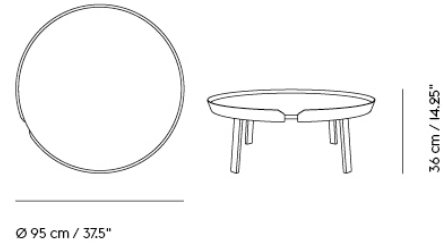

Colli 1
Shipper Colli 1
Gross Weight (kg) 13.06
Net Weight (kg) 10.52

Item No.	Color	Net Price	Recommended Retail Price	Lead Time
Ready-To-Ship				
60055	Anthracite	EUR 684,90	EUR 815,00	-
60051	Ash	EUR 684,90	EUR 815,00	-
60053	Black	EUR 684,90	EUR 815,00	-
60056	Dusty Green	EUR 684,90	EUR 815,00	-
60054	Grey	EUR 684,90	EUR 815,00	-
60052	Oak	EUR 684,90	EUR 815,00	-
60058	Stained Dark Brown	EUR 684,90	EUR 815,00	-
60057	White	EUR 684,90	EUR 815,00	-
COM/COL & Specials				
60059	Special Color	EUR 718,50	EUR 855,00	>MOQ: 100 8 weeks