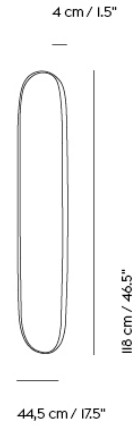

Colli 1
Shipper Colli 1
Gross Weight (kg) 16.2
Net Weight (kg) 11.8

Item No.	Color	Net Price	Recommended Retail Price	Lead Time
Ready-To-Ship				
21917	Rose/Clear	EUR 508,40	EUR 605,00	-
21915	Dark Green/Clear	EUR 508,40	EUR 605,00	-
21911	Grey/Clear	EUR 508,40	EUR 605,00	-
21914	Rose/Rose	EUR 508,40	EUR 605,00	-
21916	Taupe/Clear	EUR 508,40	EUR 605,00	-
21913	Taupe/Taupe	EUR 508,40	EUR 605,00	-