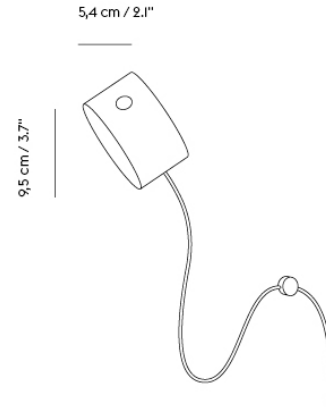

Colli 4
Shipper Colli 1
Gross Weight (kg) 1.05
Net Weight (kg) 0.55

Item No.	Color	Net Price	Recommended Retail Price	Lead Time
Ready-To-Ship				
22381	Black	EUR 226,10	EUR 269,00	-
Extras				
22509	Extra Wall Mount - Black	EUR 16,80	EUR 20,00	-
22499	Extra Cable Drops - Black	EUR 22,70	EUR 27,00	-
22388	Power Supply Hub - Black	EUR 46,20	EUR 55,00	-
22382	Extra Lighting Unit - Black	EUR 180,70	EUR 215,00	-