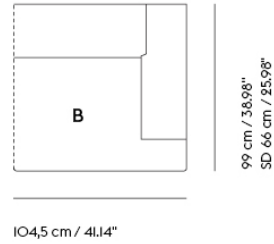

CONNECT SOFT MODULAR SOFA / RIGHT ARMREST (B)

Colli	1
Shipper Colli	1
Gross Weight (kg)	50
Net Weight (kg)	38.3
Please note	This product features an armrest on the right-hand side when facing the product from the front

Item No.	Color	Net Price	Recommended Retail Price	Lead Time
Ready-To-Ship				
94510-128	Re-wool 128	EUR 1.592,40	EUR 1.895,00	-
94618-12	Clay 12	EUR 1.721,80	EUR 2.049,00	-
Made-To-Order				
94636	Ocean - Color 3, 21, 32, 50, 52, 80 & 601	EUR 1.301,70	EUR 1.549,00	6 weeks
94519	Remix - All Colors	EUR 1.301,70	EUR 1.549,00	6 weeks
94627	Vancouver - Color 4, 8, 10, 12, 13 & 14	EUR 1.301,70	EUR 1.549,00	6 weeks
94564	Canvas - All Colors	EUR 1.592,40	EUR 1.895,00	6 weeks
94573	Clara - All Colors	EUR 1.592,40	EUR 1.895,00	6 weeks
94537	Fiord - All Colors	EUR 1.592,40	EUR 1.895,00	6 weeks
94510	Re-wool - All Colors	EUR 1.592,40	EUR 1.895,00	6 weeks
94528	Rime - All Colors	EUR 1.592,40	EUR 1.895,00	6 weeks
94546	Steelcut - All Colors	EUR 1.592,40	EUR 1.895,00	6 weeks
94555	Steelcut Trio - All Colors	EUR 1.592,40	EUR 1.895,00	6 weeks
94591	Divina - All Colors	EUR 1.637,80	EUR 1.949,00	6 weeks
94600	Divina MD - All Colors	EUR 1.637,80	EUR 1.949,00	6 weeks
94609	Divina Melange - All Colors	EUR 1.637,80	EUR 1.949,00	6 weeks
94582	Hallingdal - All Colors	EUR 1.637,80	EUR 1.949,00	6 weeks
94501	Balder - All Colors	EUR 1.721,80	EUR 2.049,00	6 weeks
94618	Clay - Color 1, 3, 6, 7, 9, 10, 12, 13, 14, 15 & 17	EUR 1.721,80	EUR 2.049,00	6 weeks