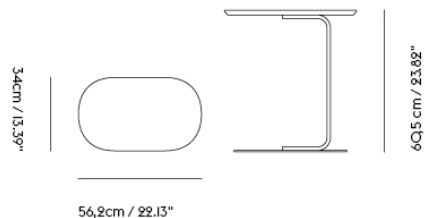

Colli 1
Shipper Colli 1
Gross Weight (kg) 12.577
Net Weight (kg) 11.5

Item No.	Color	Net Price	Recommended Retail Price	Lead Time
Ready-To-Ship				
13902	Black	EUR 326,90	EUR 389,00	-
13903	Blue-Grey	EUR 326,90	EUR 389,00	-
13898	Dark Green	EUR 326,90	EUR 389,00	-
13901	Off-White	EUR 326,90	EUR 389,00	-
13904	Oak Veneer/Black	EUR 360,50	EUR 429,00	-
13905	Oak Veneer/Off-White	EUR 360,50	EUR 429,00	-
13899	Solid Oak/Off-White	EUR 360,50	EUR 429,00	-
13900	Solid Smoked Oak/Black	EUR 360,50	EUR 429,00	-