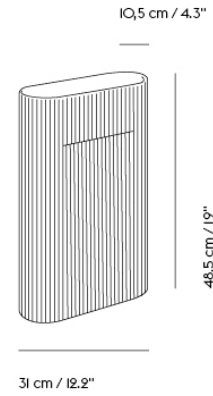

Colli 1
Shipper Colli 1
Gross Weight (kg) 4.8
Net Weight (kg) 4.4

Item No.	Color	Net Price	Recommended Retail Price	Lead Time
Ready-To-Ship				
14142	Beige	EUR 150,40	EUR 179,00	-
14141	Off-White	EUR 150,40	EUR 179,00	-
14140	Terracotta	EUR 150,40	EUR 179,00	-