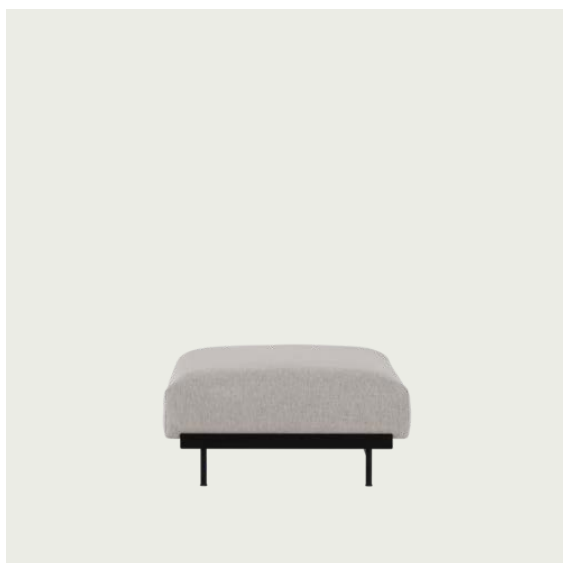

IN SITU MODULAR SOFA / OTTOMAN MODULE (D80)

Colli	1
Shipper Colli	1
Gross Weight (kg)	18.1
Net Weight (kg)	11.9

Please note This variant is a Seating Module only and does not include a Frame Section.

Item No.	Color	Net Price	Recommended Retail Price	Lead Time
Ready-To-Ship				
41132-80	Ocean 80	EUR 520,20	EUR 619,00	-
41123-12	Clay 12	EUR 634,50	EUR 755,00	-
Made-To-Order				
41132	Ocean - Color 3, 21, 32, 50, 52, 80 & 601	EUR 520,20	EUR 619,00	6 weeks
41141	Fiord - All Colors	EUR 575,60	EUR 685,00	6 weeks
41159	Divina - All Colors	EUR 600,80	EUR 715,00	6 weeks
41168	Divina MD - All Colors	EUR 600,80	EUR 715,00	6 weeks
41177	Divina Melange - All Colors	EUR 600,80	EUR 715,00	6 weeks
41150	Hallingdal - All Colors	EUR 600,80	EUR 715,00	6 weeks
41123	Clay - Color 1, 3, 6, 7, 9, 10, 12, 13, 14, 15 & 17	EUR 634,50	EUR 755,00	6 weeks
41186	Vidar - All Colors	EUR 634,50	EUR 755,00	6 weeks
COM/COL & Specials				
41231	COM - Textile	EUR 575,60	EUR 685,00	6-12 weeks