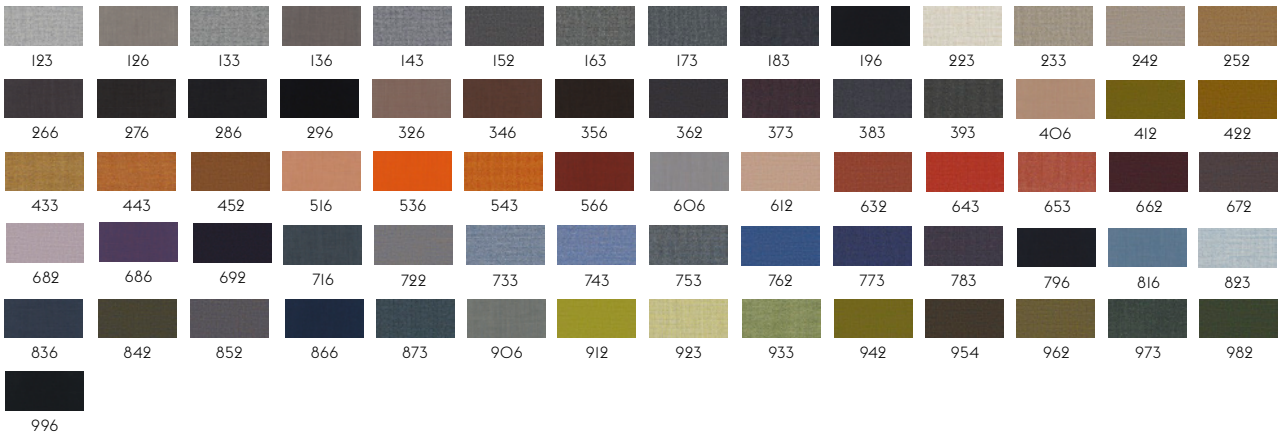

REMIX BY KVADRAT

Designer: Giulio Ridolfo.

Composition: 90% new wool worsted, 10% nylon.

Durability: 100.000 Martindale / Lightfastness 5-7 (ISO I-8).

Sustainability: Complies with both EU ecolabel "The Flower" and Greenguard Gold Certification.

113