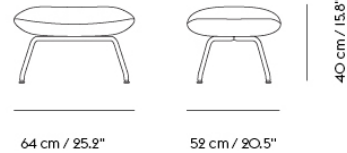

Colli	1
Shipper Colli	1
Gross Weight (kg)	20
Net Weight (kg)	18
Base color options	Anthracite Black or Chrome

Item No.	Color	Net Price	Recommended Retail Price	Lead Time
Ready-To-Ship				
87100-BLCK_80	Ocean 80/Anthracite Black	EUR 595,80	EUR 709,00	-
87115-CHRO_782	Balder 782/Chrome	EUR 752,10	EUR 895,00	-
87116-BLCK_COGN	Refine Leather Cognac/Anthracite Black	EUR 831,10	EUR 989,00	-
Made-To-Order				
87100	Ocean - Color 3, 21, 32, 50, 52, 80 & 601	EUR 595,80	EUR 709,00	6 weeks
87105	Clara - All Colors	EUR 659,70	EUR 785,00	6 weeks
87104	Fiord - All Colors	EUR 659,70	EUR 785,00	6 weeks
87106	Rime - All Colors	EUR 659,70	EUR 785,00	6 weeks
87102	Steelcut - All Colors	EUR 659,70	EUR 785,00	6 weeks
87103	Steelcut Trio - All Colors	EUR 659,70	EUR 785,00	6 weeks
87109	Divina - All Colors	EUR 701,70	EUR 835,00	6 weeks
87110	Divina MD - All Colors	EUR 701,70	EUR 835,00	6 weeks
87111	Divina Melange - All Colors	EUR 701,70	EUR 835,00	6 weeks
87108	Hallingdal - All Colors	EUR 701,70	EUR 835,00	6 weeks
87113	Still - All Colors	EUR 701,70	EUR 835,00	6 weeks
87115	Balder - All Colors	EUR 752,10	EUR 895,00	6 weeks
87148	Clay - Color 1, 3, 6, 7, 9, 10, 12, 13, 14, 15 & 17	EUR 752,10	EUR 895,00	6 weeks
87112	Twill Weave - All Colors	EUR 752,10	EUR 895,00	6 weeks
87114	Vidar - All Colors	EUR 752,10	EUR 895,00	6 weeks
87117	Easy Leather - All Colors	EUR 789,10	EUR 939,00	6 weeks
87116	Refine Leather - All Colors	EUR 831,10	EUR 989,00	6 weeks