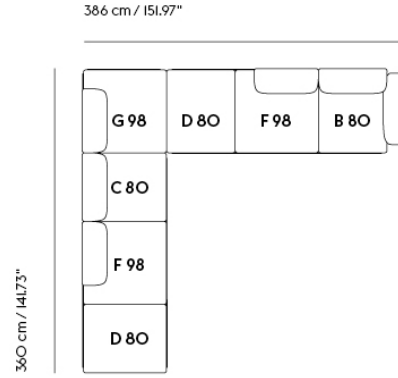

IN SITU MODULAR SOFA / CORNER - CONFIGURATION 9

Colli 1
Shipper Colli 12
Gross Weight (kg) 282.3
Net Weight (kg) 219.03

Item No.	Color	Net Price	Recommended Retail Price	Lead Time
Ready-To-Ship				
41959	Frame and Module - Ocean 80/Black	EUR 7.474,80	EUR 8.895,00	-
41929	Frame and Module - Clay 12/Black	EUR 8.819,30	EUR 10.495,00	-