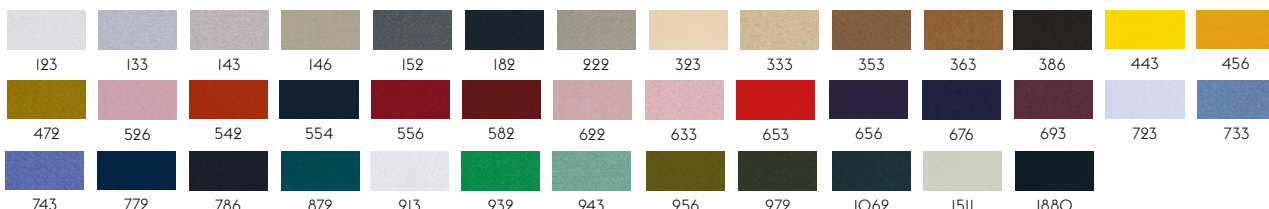

VIDAR BY KVADRAT

Designer: Raf Simons & Fanny Aronsen for Kvadrat.
Composition: 94% new wool, 6% nylon.
Durability: 100.000 Martindale / Lightfastness 6-7.
Sustainability: Natural fibres / Sustainable resource. Complies with Greenguard Gold Certification.

IO6