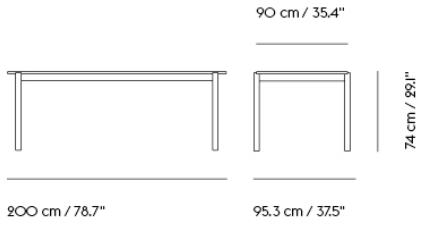

LINEAR WOOD TABLE / 200 X 90 CM / 78.7 X 35.4"

Colli |
Shipper Colli |
Gross Weight (kg) 36.6
Net Weight (kg) 28.664

Item No.	Color	Net Price	Recommended Retail Price	Lead Time
Ready-To-Ship				
30917	Oak	EUR 1.385,70	EUR 1.649,00	-