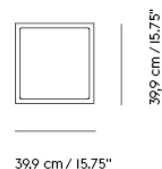

STACKED STORAGE SYSTEM / ACOUSTIC PANEL - MEDIUM

Colli	2
Shipper Colli	1
Gross Weight (kg)	0.4
Net Weight (kg)	0.3

Item No.	Color	Net Price	Recommended Retail Price	Lead Time
Ready-To-Ship				
83508	Aqua Mélange	EUR 46,20	EUR 55,00	>MOQ: 2 -
83505	Black Mélange	EUR 46,20	EUR 55,00	>MOQ: 2 -
83502	Grey Mélange	EUR 46,20	EUR 55,00	>MOQ: 2 -