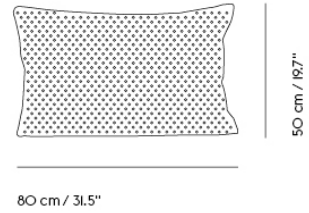

TWINE CUSHION / 50 X 80 CM / 20 X 31"

750

Colli 1
Shipper Colli 1
Gross Weight (kg) 1.2
Net Weight (kg) 0.65

Item No.	Color	Net Price	Recommended Retail Price	Lead Time
Ready-To-Ship				
80226	Beige-Grey	EUR 192,40	EUR 229,00	-
80225	Dark Grey	EUR 192,40	EUR 229,00	-