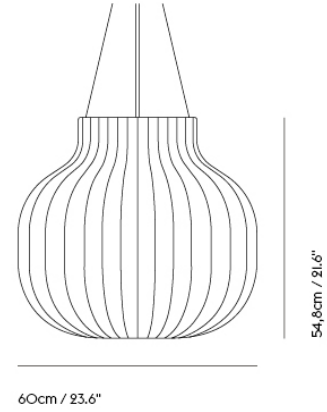

STRAND PENDANT LAMP / CLOSED - Ø 60 CM / 23.5"

Colli	1
Shipper Colli	1
Gross Weight (kg)	8.4
Net Weight (kg)	5.5

Item No.	Color	Net Price	Recommended Retail Price	Lead Time
Ready-To-Ship				
22453	White - Closed	EUR 621,00	EUR 739,00	-