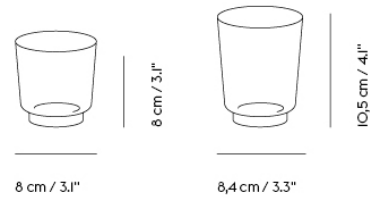

Colli 6
Shipper Colli 1
Gross Weight (kg) 0.46
Net Weight (kg) 0.13

Item No.	Color	Net Price	Recommended Retail Price	Lead Time
Ready-To-Ship				
12421	Clear - 20 cl	EUR 32,80	EUR 39,00	-
12427	Indigo - 20 cl	EUR 32,80	EUR 39,00	-
12424	Ochre - 20 cl	EUR 32,80	EUR 39,00	-
12422	Clear - 30 cl	EUR 41,20	EUR 49,00	-
12428	Indigo - 30 cl	EUR 41,20	EUR 49,00	-
12425	Ochre - 30 cl	EUR 41,20	EUR 49,00	-