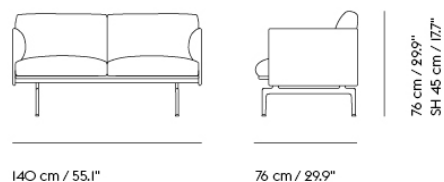

OUTLINE STUDIO SOFA / 140CM / 55.1" - POLISHED ALUMINUM BASE - SH: 45CM / 17.7"

Colli	1
Shipper Colli	1
Gross Weight (kg)	41
Net Weight (kg)	36

Item No.	Color	Net Price	Recommended Retail Price	Lead Time
Made-To-Order				
68548	Ocean - Color 3, 21, 32, 50, 52, 80 & 60I	EUR 2.478,20	EUR 2.949,00	6 weeks
73333	Remix - All Colors	EUR 2.478,20	EUR 2.949,00	6 weeks
73326	Vancouver - Color 4, 8, 10, 12, 13 & 14	EUR 2.478,20	EUR 2.949,00	8 weeks
73335	Canvas - All Colors	EUR 2.814,30	EUR 3.349,00	6 weeks
73334	Clara - All Colors	EUR 2.814,30	EUR 3.349,00	6 weeks
73327	Fiord - All Colors	EUR 2.814,30	EUR 3.349,00	6 weeks
73332	Rime - All Colors	EUR 2.814,30	EUR 3.349,00	6 weeks
73330	Steelcut - All Colors	EUR 2.814,30	EUR 3.349,00	6 weeks
73329	Steelcut Trio - All Colors	EUR 2.814,30	EUR 3.349,00	6 weeks
73336	Divina - All Colors	EUR 3.021,00	EUR 3.595,00	6 weeks
73337	Divina MD - All Colors	EUR 3.021,00	EUR 3.595,00	6 weeks
73338	Divina Melange - All Colors	EUR 3.021,00	EUR 3.595,00	6 weeks
73331	Hallingdal - All Colors	EUR 3.021,00	EUR 3.595,00	6 weeks
73346	Balder - All Colors	EUR 3.105,00	EUR 3.695,00	6 weeks
68316	Clay - Color 1, 3, 6, 7, 9, 10, 12, 13, 14, 15 & 17	EUR 3.105,00	EUR 3.695,00	6 weeks
73347	Twill Weave - All Colors	EUR 3.105,00	EUR 3.695,00	6 weeks
73345	Vidar - All Colors	EUR 3.105,00	EUR 3.695,00	6 weeks
73342	Easy Leather - All Colors	EUR 3.570,60	EUR 4.249,00	6 weeks
73328	Refine Leather - All Colors	EUR 4.158,80	EUR 4.949,00	6 weeks
73339	Endure Leather - All Colors	EUR 4.785,70	EUR 5.695,00	6 weeks

Extras