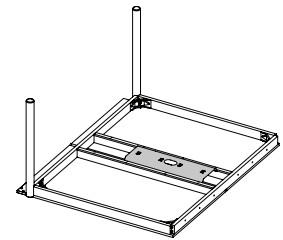

Linear System Cable Tray

Height – 3 cm / 1.2"
Width – 22 cm / 8.7"
Depth – 60 cm / 23.7"

Example:

Linear System Table – 240 cm / 94.5"

Linear System End Module – 120 cm / 47.2"

OPTION B

1. TABLES / 2. ACCESSORIES / 3. LIGHTING / 4. TABLE POWER OUTLET / 5. INTEGRATED POWER / 6. CABLE TRAY