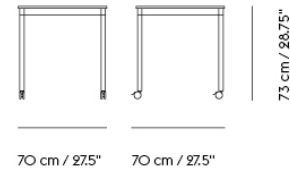

BASE TABLE / WITH CASTORS / 70 X 70 CM / 27.6 X 27.6"

Colli	1
Shipper Colli	2
Gross Weight (kg)	14.3
Net Weight (kg)	8.73
Base color options	White, Black

Item No.	Color	Net Price	Recommended Retail Price	Lead Time
Made-To-Order				
64438	Black Laminate/Black ABS/Black	EUR 965,50	EUR 1.149,00	6 weeks
64558	Black Laminate/Black ABS/White	EUR 965,50	EUR 1.149,00	6 weeks
64453	Black Laminate/Plywood/Black	EUR 965,50	EUR 1.149,00	6 weeks
64573	Black Laminate/Plywood/White	EUR 965,50	EUR 1.149,00	6 weeks
64528	White Laminate/Plywood/Black	EUR 965,50	EUR 1.149,00	6 weeks
64648	White Laminate/Plywood/White	EUR 965,50	EUR 1.149,00	6 weeks
64513	White Laminate/White ABS/Black	EUR 965,50	EUR 1.149,00	6 weeks
64633	White Laminate/White ABS/White	EUR 965,50	EUR 1.149,00	6 weeks
64483	Black Nanolaminate/Plywood/Black	EUR 1.217,60	EUR 1.449,00	6 weeks
64603	Black Nanolaminate/Plywood/White	EUR 1.217,60	EUR 1.449,00	6 weeks
64543	White Nanolaminate/Plywood/Black	EUR 1.217,60	EUR 1.449,00	6 weeks
64663	White Nanolaminate/Plywood/White	EUR 1.217,60	EUR 1.449,00	6 weeks
64465	Black Linoleum/Plywood/Black	EUR 1.004,20	EUR 1.195,00	6 weeks
64585	Black Linoleum/Plywood/White	EUR 1.004,20	EUR 1.195,00	6 weeks
64498	Lacquered Oak Veneer/Plywood/Black	EUR 1.004,20	EUR 1.195,00	6 weeks
64618	Lacquered Oak Veneer/Plywood/White	EUR 1.004,20	EUR 1.195,00	6 weeks