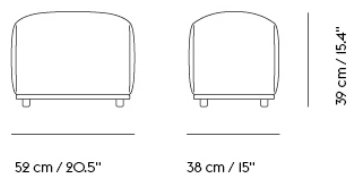

Colli	1
Shipper Colli	1
Gross Weight (kg)	17
Net Weight (kg)	9

Item No.	Color	Net Price	Recommended Retail Price	Lead Time
Made-To-Order				
66235	Ocean - Color 3, 21, 32, 50, 52, 80 & 601	EUR 461,30	EUR 549,00	6 weeks
66001	Remix - All Colors	EUR 461,30	EUR 549,00	6 weeks
66008	Canvas - All Colors	EUR 567,20	EUR 675,00	6 weeks
66007	Clara - All Colors	EUR 567,20	EUR 675,00	6 weeks
66003	Fiord - All Colors	EUR 567,20	EUR 675,00	6 weeks
66006	Rime - All Colors	EUR 567,20	EUR 675,00	6 weeks
66005	Steelcut - All Colors	EUR 567,20	EUR 675,00	6 weeks
66004	Steelcut Trio - All Colors	EUR 567,20	EUR 675,00	6 weeks
66010	Divina - All Colors	EUR 584,00	EUR 695,00	6 weeks
66011	Divina MD - All Colors	EUR 584,00	EUR 695,00	6 weeks
66012	Divina Melange - All Colors	EUR 584,00	EUR 695,00	6 weeks
66009	Hallingdal - All Colors	EUR 584,00	EUR 695,00	6 weeks
66013	Vidar - All Colors	EUR 595,80	EUR 709,00	6 weeks
Extras				
00338	Test Sample - Textile	EUR 1.680,70	EUR 2.000,00	6 weeks
COM/COL & Specials				
66018	COM - Textile	EUR 567,20	EUR 675,00	6-12 weeks