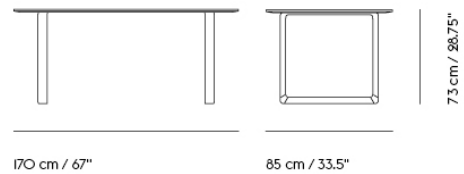

70/70 TABLE / 170 X 85 CM / 67 X 33.5"

Colli	1
Shipper Colli	2
Gross Weight (kg)	46.31
Net Weight (kg)	39.6
Base color options	Black, Grey, Sand or White

Item No.	Color	Net Price	Recommended Retail Price	Lead Time
Ready-To-Ship				
65014	Sand Laminate/Plywood/Black	EUR 1.256,30	EUR 1.495,00	-
65015	Sand Laminate/Plywood/Grey	EUR 1.256,30	EUR 1.495,00	-
65017	Sand Laminate/Plywood/Sand	EUR 1.256,30	EUR 1.495,00	-
65013	Sand Laminate/Plywood/White	EUR 1.256,30	EUR 1.495,00	-
65002	White Laminate/Plywood/Black	EUR 1.256,30	EUR 1.495,00	-
65003	White Laminate/Plywood/Grey	EUR 1.256,30	EUR 1.495,00	-
65016	White Laminate/Plywood/Sand	EUR 1.256,30	EUR 1.495,00	-
65001	White Laminate/Plywood/White	EUR 1.256,30	EUR 1.495,00	-
65005	Black Linoleum/Plywood/Black	EUR 1.256,30	EUR 1.495,00	-
65006	Black Linoleum/Plywood/Grey	EUR 1.256,30	EUR 1.495,00	-
65018	Black Linoleum/Plywood/Sand	EUR 1.256,30	EUR 1.495,00	-
65004	Black Linoleum/Plywood/White	EUR 1.256,30	EUR 1.495,00	-
65008	Grey Linoleum/Plywood/Black	EUR 1.256,30	EUR 1.495,00	-
65009	Grey Linoleum/Plywood/Grey	EUR 1.256,30	EUR 1.495,00	-
65019	Grey Linoleum/Plywood/Sand	EUR 1.256,30	EUR 1.495,00	-
65007	Grey Linoleum/Plywood/White	EUR 1.256,30	EUR 1.495,00	-
65181	Oak Veneer/Plywood/Black	EUR 1.469,70	EUR 1.749,00	-
65182	Oak Veneer/Plywood/Grey	EUR 1.469,70	EUR 1.749,00	-
65183	Oak Veneer/Plywood/Sand	EUR 1.469,70	EUR 1.749,00	-
65180	Oak Veneer/Plywood/White	EUR 1.469,70	EUR 1.749,00	-
65157	Solid Oak/Black	EUR 1.721,80	EUR 2.049,00	-
65159	Solid Oak/Grey	EUR 1.721,80	EUR 2.049,00	-