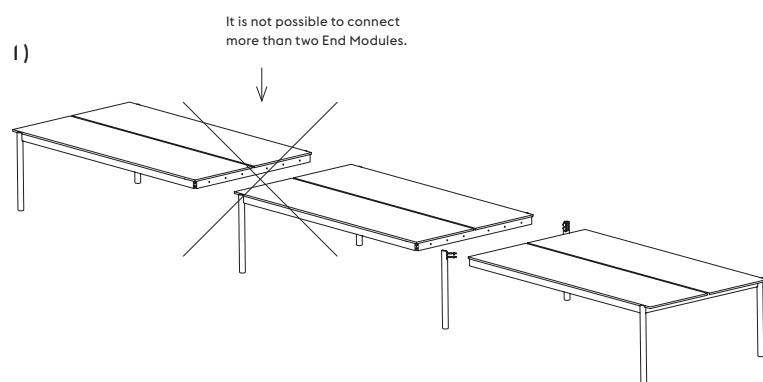

Linear System Cable Tray

Height – 3 cm / 1.2"
Width – 22 cm / 8.7"
Depth – 60 cm / 23.7"

Example:

Linear System Table – 240 cm / 94.5"

Linear System End Module – 120 cm / 47.2"

OPTION B

1. TABLES / 2. ACCESSORIES / 3. LIGHTING / 4. TABLE POWER OUTLET / 5. INTEGRATED POWER / 6. CABLE TRAY