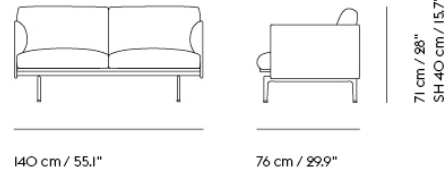

OUTLINE STUDIO SOFA / 140CM / 55.1" - POLISHED ALUMINUM BASE

Colli	1
Shipper Colli	1
Gross Weight (kg)	41
Net Weight (kg)	36

Item No.	Color	Net Price	Recommended Retail Price	Lead Time
Made-To-Order				
68547	Ocean - Color 3, 21, 32, 50, 52, 80 & 601	EUR 2.478,20	EUR 2.949,00	6 weeks
67038	Remix - All Colors	EUR 2.478,20	EUR 2.949,00	6 weeks
67031	Vancouver - Color 4, 8, 10, 12, 13 & 14	EUR 2.478,20	EUR 2.949,00	8 weeks
67040	Canvas - All Colors	EUR 2.814,30	EUR 3.349,00	6 weeks
67039	Clara - All Colors	EUR 2.814,30	EUR 3.349,00	6 weeks
67032	Fiord - All Colors	EUR 2.814,30	EUR 3.349,00	6 weeks
67037	Rime - All Colors	EUR 2.814,30	EUR 3.349,00	6 weeks
67035	Steelcut - All Colors	EUR 2.814,30	EUR 3.349,00	6 weeks
67034	Steelcut Trio - All Colors	EUR 2.814,30	EUR 3.349,00	6 weeks
67041	Divina - All Colors	EUR 3.021,00	EUR 3.595,00	6 weeks
67042	Divina MD - All Colors	EUR 3.021,00	EUR 3.595,00	6 weeks
67043	Divina Melange - All Colors	EUR 3.021,00	EUR 3.595,00	6 weeks
67036	Hallingdal - All Colors	EUR 3.021,00	EUR 3.595,00	6 weeks
67051	Balder - All Colors	EUR 3.105,00	EUR 3.695,00	6 weeks
68315	Clay - Color 1, 3, 6, 7, 9, 10, 12, 13, 14, 15 & 17	EUR 3.105,00	EUR 3.695,00	6 weeks
67052	Twill Weave - All Colors	EUR 3.105,00	EUR 3.695,00	6 weeks
67050	Vidar - All Colors	EUR 3.105,00	EUR 3.695,00	6 weeks
67047	Easy Leather - All Colors	EUR 3.570,60	EUR 4.249,00	6 weeks
67033	Refine Leather - All Colors	EUR 4.158,80	EUR 4.949,00	6 weeks
67044	Endure Leather - All Colors	EUR 4.785,70	EUR 5.695,00	6 weeks

Extras