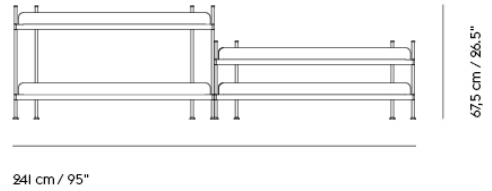

COMPILE SHELVING SYSTEM / CONFIGURATION 5

Colli	1
Shipper Colli	5
Gross Weight (kg)	52
Net Weight (kg)	48

Item No.	Color	Net Price	Recommended Retail Price	Lead Time
Ready-To-Ship				
50070	Black - Configuration 5	EUR 965,50	EUR 1.149,00	-
50071	Grey - Configuration 5	EUR 965,50	EUR 1.149,00	-
50072	White - Configuration 5	EUR 965,50	EUR 1.149,00	-