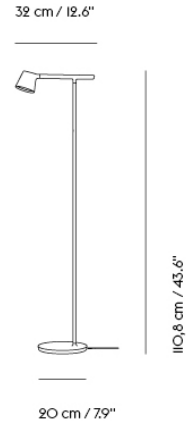

Shipper Colli 1
Gross Weight (kg) 5.313
Net Weight (kg) 2.6

Item No.	Color	Net Price	Recommended Retail Price	Lead Time
Ready-To-Ship				
22317	Black	EUR 360,50	EUR 429,00	-
22316	Grey	EUR 360,50	EUR 429,00	-
22318	White	EUR 360,50	EUR 429,00	-