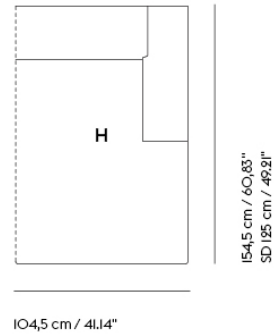

CONNECT SOFT MODULAR SOFA / RIGHT ARMREST CHAISE LONGUE (H)

Colli	1
Shipper Colli	1
Gross Weight (kg)	67.2
Net Weight (kg)	52.1
Please note	This product features an armrest on the right-hand side when facing the product from the front.

Item No.	Color	Net Price	Recommended Retail Price	Lead Time
Made-To-Order				
94642	Ocean - Color 3, 21, 32, 50, 52, 80 & 601	EUR 1.805,90	EUR 2.149,00	6 weeks
94525	Remix - All Colors	EUR 1.805,90	EUR 2.149,00	6 weeks
94633	Vancouver - Color 4, 8, 10, 12, 13 & 14	EUR 1.805,90	EUR 2.149,00	6 weeks
94570	Canvas - All Colors	EUR 2.058,00	EUR 2.449,00	6 weeks
94579	Clara - All Colors	EUR 2.058,00	EUR 2.449,00	6 weeks
94543	Fiord - All Colors	EUR 2.058,00	EUR 2.449,00	6 weeks
94516	Re-wool - All Colors	EUR 2.058,00	EUR 2.449,00	6 weeks
94534	Rime - All Colors	EUR 2.058,00	EUR 2.449,00	6 weeks
94552	Steelcut - All Colors	EUR 2.058,00	EUR 2.449,00	6 weeks
94561	Steelcut Trio - All Colors	EUR 2.058,00	EUR 2.449,00	6 weeks
94597	Divina - All Colors	EUR 2.096,60	EUR 2.495,00	6 weeks
94606	Divina MD - All Colors	EUR 2.096,60	EUR 2.495,00	6 weeks
94615	Divina Melange - All Colors	EUR 2.096,60	EUR 2.495,00	6 weeks
94588	Hallingdal - All Colors	EUR 2.096,60	EUR 2.495,00	6 weeks
94507	Balder - All Colors	EUR 2.264,70	EUR 2.695,00	6 weeks
94624	Clay - Color 1, 3, 6, 7, 9, 10, 12, 13, 14, 15 & 17	EUR 2.264,70	EUR 2.695,00	6 weeks
Extras				
00336	Test Sample Connect Module - Textile	EUR 840,30	EUR 1.000,00	6 weeks

COM/COL & Specials