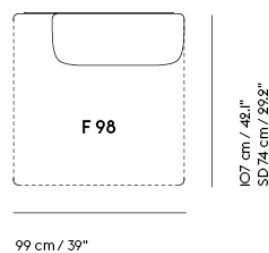

IN SITU MODULAR SOFA / LEFT OPEN-ENDED MODULE (F98)

Colli	1
Shipper Colli	1
Gross Weight (kg)	30.2
Net Weight (kg)	25.7
Please note	This product features an armrest on the left-hand side when facing the product from the front.
Please note	This variant is a Seating Module only and does not include a Frame Section.

Item No.	Color	Net Price	Recommended Retail Price	Lead Time
Ready-To-Ship				
41134-80	Ocean 80	EUR 1.049,60	EUR 1.249,00	-
41125-12	Clay 12	EUR 1.256,30	EUR 1.495,00	-
Made-To-Order				
41134	Ocean - Color 3, 21, 32, 50, 52, 80 & 601	EUR 1.049,60	EUR 1.249,00	6 weeks
41143	Fiord - All Colors	EUR 1.133,60	EUR 1.349,00	6 weeks
41161	Divina - All Colors	EUR 1.217,60	EUR 1.449,00	6 weeks
41170	Divina MD - All Colors	EUR 1.217,60	EUR 1.449,00	6 weeks
41179	Divina Melange - All Colors	EUR 1.217,60	EUR 1.449,00	6 weeks
41152	Hallingdal - All Colors	EUR 1.217,60	EUR 1.449,00	6 weeks
41125	Clay - Color 1, 3, 6, 7, 9, 10, 12, 13, 14, 15 & 17	EUR 1.256,30	EUR 1.495,00	6 weeks
41188	Vidar - All Colors	EUR 1.256,30	EUR 1.495,00	6 weeks
COM/COL & Specials				
41233	COM - Textile	EUR 1.133,60	EUR 1.349,00	6-12 weeks