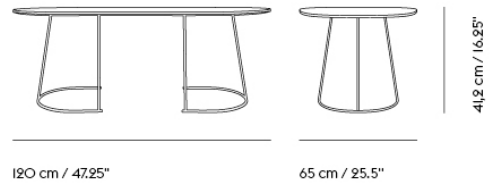

Colli 1
Shipper Colli 2
Gross Weight (kg) 11.646
Net Weight (kg) 9.56

Item No.	Color	Net Price	Recommended Retail Price	Lead Time
Ready-To-Ship				
16934	Black Nanolaminate/Black	EUR 461,30	EUR 549,00	-
16932	Grey Nanolaminate/Grey	EUR 461,30	EUR 549,00	-
16933	Off-White Nanolaminate/Off-White	EUR 461,30	EUR 549,00	-
16931	Plum Nanolaminate/Plum	EUR 461,30	EUR 549,00	-