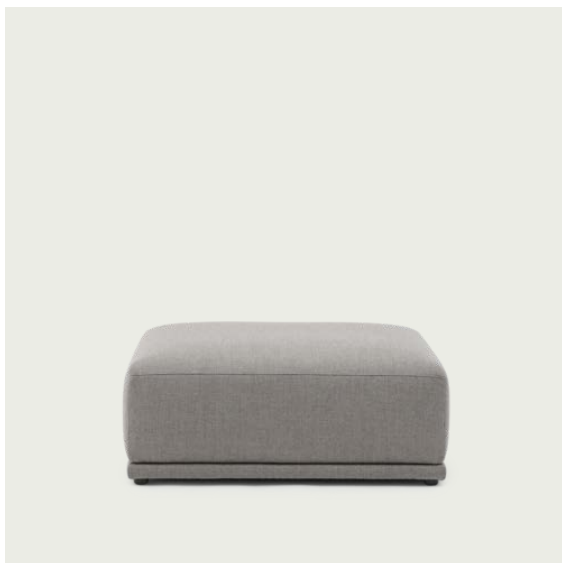

CONNECT SOFT MODULAR SOFA / OTTOMAN (I)

Colli	1
Shipper Colli	1
Gross Weight (kg)	35.29
Net Weight (kg)	25.69

Item No.	Color	Net Price	Recommended Retail Price	Lead Time
Ready-To-Ship				
94517-128	Re-wool 128	EUR 1.049,60	EUR 1.249,00	-
94625-12	Clay 12	EUR 1.217,60	EUR 1.449,00	-
Made-To-Order				
94643	Ocean - Color 3, 21, 32, 50, 52, 80 & 601	EUR 920,20	EUR 1.095,00	6 weeks
94526	Remix - All Colors	EUR 920,20	EUR 1.095,00	6 weeks
94634	Vancouver - Color 4, 8, 10, 12, 13 & 14	EUR 920,20	EUR 1.095,00	6 weeks
94571	Canvas - All Colors	EUR 1.049,60	EUR 1.249,00	6 weeks
94580	Clara - All Colors	EUR 1.049,60	EUR 1.249,00	6 weeks
94544	Fiord - All Colors	EUR 1.049,60	EUR 1.249,00	6 weeks
94517	Re-wool - All Colors	EUR 1.049,60	EUR 1.249,00	6 weeks
94535	Rime - All Colors	EUR 1.049,60	EUR 1.249,00	6 weeks
94553	Steelcut - All Colors	EUR 1.049,60	EUR 1.249,00	6 weeks
94562	Steelcut Trio - All Colors	EUR 1.049,60	EUR 1.249,00	6 weeks
94598	Divina - All Colors	EUR 1.133,60	EUR 1.349,00	6 weeks
94607	Divina MD - All Colors	EUR 1.133,60	EUR 1.349,00	6 weeks
94616	Divina Melange - All Colors	EUR 1.133,60	EUR 1.349,00	6 weeks
94589	Hallingdal - All Colors	EUR 1.133,60	EUR 1.349,00	6 weeks
94508	Balder - All Colors	EUR 1.217,60	EUR 1.449,00	6 weeks
94625	Clay - Color 1, 3, 6, 7, 9, 10, 12, 13, 14, 15 & 17	EUR 1.217,60	EUR 1.449,00	6 weeks

Extras