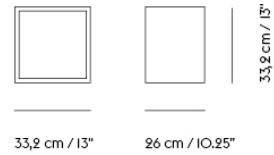

MINI STACKED STORAGE SYSTEM / MEDIUM

Colli	1
Shipper Colli	1
Gross Weight (kg)	5.8
Net Weight (kg)	3.8

Item No.	Color	Net Price	Recommended Retail Price	Lead Time
Ready-To-Ship				
15711	Light Grey	EUR 125,20	EUR 149,00	-
15762	Midnight Blue	EUR 125,20	EUR 149,00	-
15716	Oak	EUR 125,20	EUR 149,00	-
15723	Oak/Dusty Green	EUR 125,20	EUR 149,00	-
15720	Oak/Light Grey	EUR 125,20	EUR 149,00	-
15701	White	EUR 125,20	EUR 149,00	-