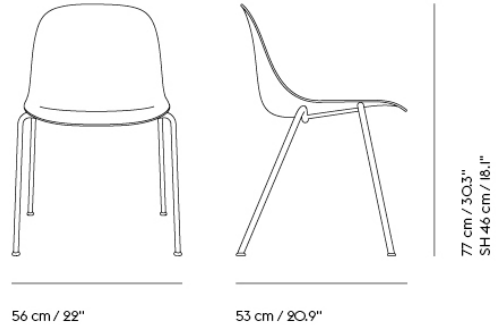

- **Colli** 1
- **Shipper Colli** 1
- **Net Weight (kg)** 7.4
- **Base color options** Chrome
- **Stacking** Up to 15 shell or IO upholstered chairs can be stacked together

Item No.	Color	Net Price	Recommended Retail Price	Lead Time
Made-To-Order				
59016	Black/Chrome (Recycled Plastic)	EUR 234,50	EUR 279,00	4 weeks
59018	Dusty Green/Chrome (Recycled Plastic)	EUR 234,50	EUR 279,00	4 weeks
59017	Grey/Chrome (Recycled Plastic)	EUR 234,50	EUR 279,00	4 weeks
59020	Natural White/Chrome (Recycled Plastic)	EUR 234,50	EUR 279,00	4 weeks
59019	Ochre/Chrome (Recycled Plastic)	EUR 234,50	EUR 279,00	4 weeks
58181	Ocean - Color 3, 21, 32, 50, 52, 80 & 601	EUR 427,70	EUR 509,00	4 weeks
25326	Remix - All Colors	EUR 427,70	EUR 509,00	4 weeks
70282	Wooly - All Colors	EUR 427,70	EUR 509,00	4 weeks
25334	Canvas - All Colors	EUR 508,40	EUR 605,00	4 weeks
25333	Clara - All Colors	EUR 508,40	EUR 605,00	4 weeks
55047	Hero - All Colors	EUR 508,40	EUR 605,00	4 weeks
25329	Steelcut - All Colors	EUR 508,40	EUR 605,00	4 weeks
25330	Steelcut Trio - All Colors	EUR 508,40	EUR 605,00	4 weeks
25332	Divina - All Colors	EUR 575,60	EUR 685,00	4 weeks
25335	Divina MD - All Colors	EUR 575,60	EUR 685,00	4 weeks
25336	Divina Melange - All Colors	EUR 575,60	EUR 685,00	4 weeks
25331	Hallingdal - All Colors	EUR 575,60	EUR 685,00	4 weeks
55164	Balder - All Colors	EUR 587,40	EUR 699,00	4 weeks
58023	Clay - Color 1, 3, 6, 7, 9, 10, 12, 13, 14, 15 & 17	EUR 587,40	EUR 699,00	4 weeks
55281	Twill Weave - All Colors	EUR 587,40	EUR 699,00	4 weeks

Extras