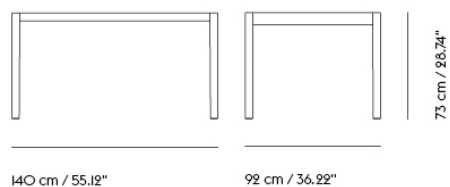

WORKSHOP TABLE / 140 X 92 CM / 55.1 X 36.2"

Colli	1
Shipper Colli	1
Gross Weight (kg)	30
Net Weight (kg)	25.95

Item No.	Color	Net Price	Recommended Retail Price	Lead Time
Ready-To-Ship				
70304	Black Linoleum/Black	EUR 1.301,70	EUR 1.549,00	-
70303	Warm Grey Linoleum/Oak	EUR 1.301,70	EUR 1.549,00	-
70301	Oak Veneer/Oak	EUR 1.385,70	EUR 1.649,00	-