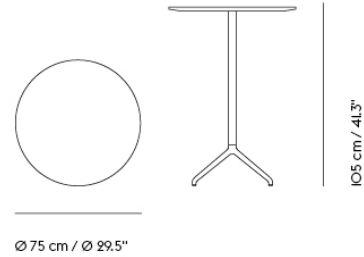

STILL CAFÉ TABLE / Ø 75 H: 105 CM / Ø 29.5 H: 41.3"

Colli	1
Shipper Colli	2
Gross Weight (kg)	17.85
Net Weight (kg)	12.998
Base color options	Black, White

Item No.	Color	Net Price	Recommended Retail Price	Lead Time
Ready-To-Ship				
65554	Black Nanolaminate/Black	EUR 528,60	EUR 629,00	-
65553	Black Nanolaminate/White	EUR 528,60	EUR 629,00	-
65552	White Nanolaminate/Black	EUR 528,60	EUR 629,00	-
65551	White Nanolaminate/White	EUR 528,60	EUR 629,00	-
Made-To-Order				
65556	Black Linoleum/Black	EUR 528,60	EUR 629,00	6 weeks
65555	Black Linoleum/White	EUR 528,60	EUR 629,00	6 weeks