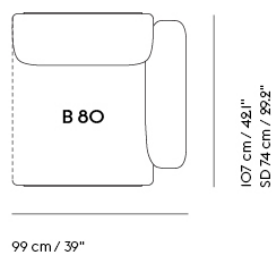

IN SITU MODULAR SOFA / RIGHT ARMREST MODULE (B80)

Colli	1
Shipper Colli	1
Gross Weight (kg)	42.7
Net Weight (kg)	31.25
Please note	This product features an armrest on the right-hand side when facing the product from the front.
Please note	This variant is a Seating Module only and does not include a Frame Section.

Item No.	Color	Net Price	Recommended Retail Price	Lead Time
Ready-To-Ship				
41130-80	Ocean 80	EUR 1.256,30	EUR 1.495,00	-
41121-12	Clay 12	EUR 1.469,70	EUR 1.749,00	-
Made-To-Order				
41130	Ocean - Color 3, 21, 32, 50, 52, 80 & 601	EUR 1.256,30	EUR 1.495,00	6 weeks
41139	Fiord - All Colors	EUR 1.385,70	EUR 1.649,00	6 weeks
41157	Divina - All Colors	EUR 1.424,40	EUR 1.695,00	6 weeks
41166	Divina MD - All Colors	EUR 1.424,40	EUR 1.695,00	6 weeks
41175	Divina Melange - All Colors	EUR 1.424,40	EUR 1.695,00	6 weeks
41148	Hallingdal - All Colors	EUR 1.424,40	EUR 1.695,00	6 weeks
41121	Clay - Color 1, 3, 6, 7, 9, 10, 12, 13, 14, 15 & 17	EUR 1.469,70	EUR 1.749,00	6 weeks
41184	Vidar - All Colors	EUR 1.469,70	EUR 1.749,00	6 weeks
COM/COL & Specials				
41229	COM - Textile	EUR 1.385,70	EUR 1.649,00	6-12 weeks