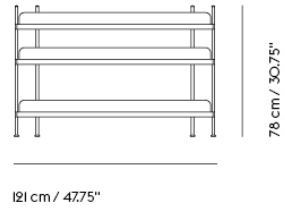

COMPILE SHELVING SYSTEM / CONFIGURATION 2

Colli 1
Shipper Colli 4
Gross Weight (kg) 39
Net Weight (kg) 35

Item No.	Color	Net Price	Recommended Retail Price	Lead Time
Ready-To-Ship				
50055	Black - Configuration 2	EUR 671,40	EUR 799,00	-
50056	Grey - Configuration 2	EUR 671,40	EUR 799,00	-
50057	White - Configuration 2	EUR 671,40	EUR 799,00	-