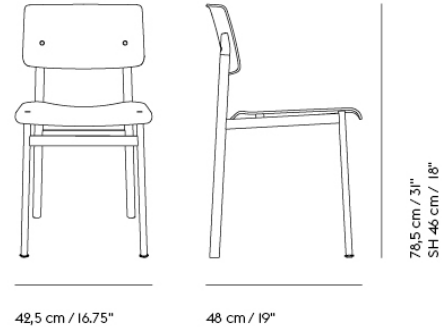

Colli	2
Shipper Colli	1
Gross Weight (kg)	15
Net Weight (kg)	6.6
Base color options	Black, Deep Red, Dusty Green or Grey

Item No.	Color	Net Price	Recommended Retail Price	Lead Time
Ready-To-Ship				
30205	Black/Black	EUR 306,70	EUR 365,00	-
30201	Oak/Black	EUR 306,70	EUR 365,00	-
30251	Oak/Deep Red	EUR 306,70	EUR 365,00	-
30204	Oak/Dusty Green	EUR 306,70	EUR 365,00	-
30203	Oak/Dusty Rose ***	EUR 306,70	EUR 365,00	-
30252	Oak/Grey	EUR 306,70	EUR 365,00	-
30266	Stained Dark Brown/Black	EUR 306,70	EUR 365,00	-
Made-To-Order				
30253	Stained Dark Brown/Grey	EUR 306,70	EUR 365,00	>MOQ: 4 7 weeks
69176	Ocean - Color 3, 2l, 32, 50, 52, 80 & 60l - Black/Black	EUR 427,70	EUR 509,00	>MOQ: 4 7 weeks
69172	Ocean - Color 3, 2l, 32, 50, 52, 80 & 60l - Black/Oak	EUR 427,70	EUR 509,00	>MOQ: 4 7 weeks
69177	Ocean - Color 3, 2l, 32, 50, 52, 80 & 60l - Black/Stained Dark Brown	EUR 427,70	EUR 509,00	>MOQ: 4 7 weeks
34666	Ocean - Color 3, 2l, 32, 50, 52, 80 & 60l - Deep Red/Oak	EUR 427,70	EUR 509,00	>MOQ: 4 7 weeks
69175	Ocean - Color 3, 2l, 32, 50, 52, 80 & 60l - Dusty Green/Oak	EUR 427,70	EUR 509,00	>MOQ: 4 7 weeks
34556	Ocean - Color 3, 2l, 32, 50, 52, 80 & 60l - Grey/Oak	EUR 427,70	EUR 509,00	>MOQ: 4 7 weeks
42603	Ocean - Color 3, 2l, 32, 50, 52, 80 & 60l - Grey/Stained Dark brown	EUR 427,70	EUR 509,00	>MOQ: 4 7 weeks
40005	Remix - Black/Black	EUR 427,70	EUR 509,00	>MOQ: 4 7 weeks