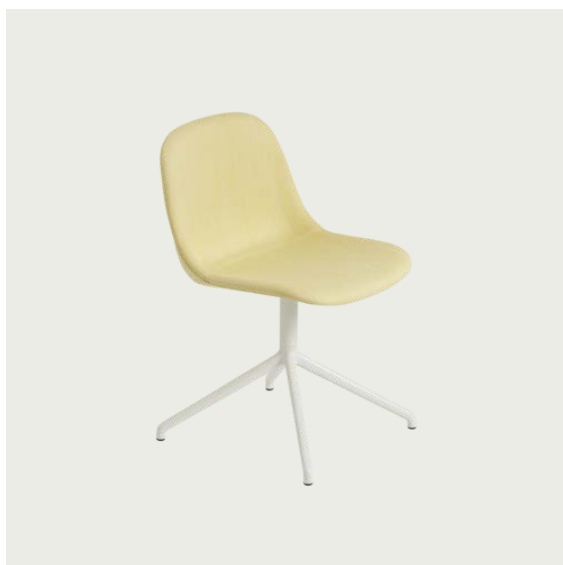

Colli	1
Shipper Colli	1
Gross Weight (kg)	11.9
Net Weight (kg)	7.2
Base color options	Black, Dusty Green, Grey, Polished Aluminum or White

Item No.	Color	Net Price	Recommended Retail Price	Lead Time
Ready-To-Ship				
23415-BLCK_COGN	Refine Leather Cognac/Black	EUR 802,50	EUR 955,00	-
Made-To-Order				
58937	Black/Black (Recycled Plastic)	EUR 318,50	EUR 379,00	4 weeks
58939	Dusty Green/Dusty Green (Recycled Plastic)	EUR 318,50	EUR 379,00	4 weeks
58938	Grey/Grey (Recycled Plastic)	EUR 318,50	EUR 379,00	4 weeks
58941	Natural White/White (Recycled Plastic)	EUR 318,50	EUR 379,00	4 weeks
58940	Ochre/Black (Recycled Plastic)	EUR 318,50	EUR 379,00	4 weeks
58167	Ocean - Color 3, 21, 32, 50, 52, 80 & 60I	EUR 495,00	EUR 589,00	4 weeks
23410	Remix - All Colors	EUR 495,00	EUR 589,00	4 weeks
70208	Wooly - All Colors	EUR 495,00	EUR 589,00	4 weeks
23418	Canvas - All Colors	EUR 575,60	EUR 685,00	4 weeks
23417	Clara - All Colors	EUR 575,60	EUR 685,00	4 weeks
55018	Hero - All Colors	EUR 575,60	EUR 685,00	4 weeks
23411	Steelcut - All Colors	EUR 575,60	EUR 685,00	4 weeks
23412	Steelcut Trio - All Colors	EUR 575,60	EUR 685,00	4 weeks
23414	Divina - All Colors	EUR 642,90	EUR 765,00	4 weeks
23419	Divina MD - All Colors	EUR 642,90	EUR 765,00	4 weeks
23420	Divina Melange - All Colors	EUR 642,90	EUR 765,00	4 weeks
23413	Hallingdal - All Colors	EUR 642,90	EUR 765,00	4 weeks
55135	Balder - All Colors	EUR 654,60	EUR 779,00	4 weeks
58009	Clay - Color 1, 3, 6, 7, 9, 10, 12, 13, 14, 15 & 17	EUR 654,60	EUR 779,00	4 weeks