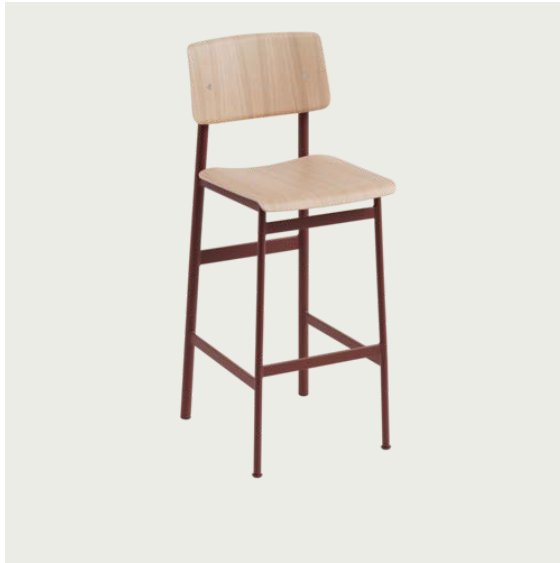

Colli 1
Shipper Colli 1
Gross Weight (kg) 12.05
Net Weight (kg) 8.5
Base color options Black, Deep Red, Dusty Green or Grey

Item No.	Color	Net Price	Recommended Retail Price	Lead Time
Ready-To-Ship				
30245	Black/Black	EUR 399,20	EUR 475,00	-
30241	Oak/Black	EUR 399,20	EUR 475,00	-
30261	Oak/Deep Red	EUR 399,20	EUR 475,00	-
30244	Oak/Dusty Green	EUR 399,20	EUR 475,00	-
30262	Oak/Grey	EUR 399,20	EUR 475,00	-
30268	Stained Dark Brown/Black	EUR 399,20	EUR 475,00	-
Made-To-Order				
30263	Stained Dark Brown/Grey	EUR 399,20	EUR 475,00	>MOQ: 4 7 weeks
40580	Ocean - Color 3, 21, 32, 50, 52, 80 & 60I - Black/Black	EUR 525,20	EUR 625,00	>MOQ: 4 7 weeks
40576	Ocean - Color 3, 21, 32, 50, 52, 80 & 60I - Black/Oak	EUR 525,20	EUR 625,00	>MOQ: 4 7 weeks
40581	Ocean - Color 3, 21, 32, 50, 52, 80 & 60I - Black/Stained Dark Brown	EUR 525,20	EUR 625,00	>MOQ: 4 7 weeks
34614	Ocean - Color 3, 21, 32, 50, 52, 80 & 60I - Deep Red/Oak	EUR 525,20	EUR 625,00	>MOQ: 4 7 weeks
40579	Ocean - Color 3, 21, 32, 50, 52, 80 & 60I - Dusty Green/Oak	EUR 525,20	EUR 625,00	>MOQ: 4 7 weeks
34504	Ocean - Color 3, 21, 32, 50, 52, 80 & 60I - Grey/Oak	EUR 525,20	EUR 625,00	>MOQ: 4 7 weeks
34706	Ocean - Color 3, 21, 32, 50, 52, 80 & 60I - Grey/Stained Dark Brown	EUR 525,20	EUR 625,00	>MOQ: 4 7 weeks
40405	Remix - Black/Black	EUR 525,20	EUR 625,00	>MOQ: 4 7 weeks
40406	Remix - Black/Dark Stained Brown	EUR 525,20	EUR 625,00	>MOQ: 4 7 weeks