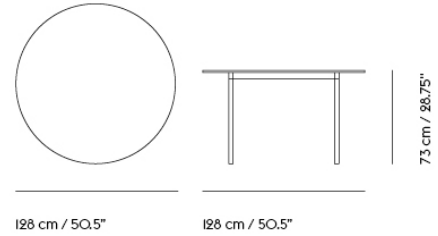

Colli	1
Shipper Colli	2
Gross Weight (kg)	23.5
Net Weight (kg)	18.75
Base color options	White, Black

Item No.	Color	Net Price	Recommended Retail Price	Lead Time
Made-To-Order				
64104	Black Laminate/Black ABS/Black	EUR 920,20	EUR 1.095,00	6 weeks
64103	Black Laminate/Black ABS/White	EUR 920,20	EUR 1.095,00	6 weeks
64108	Black Laminate/Plywood/Black	EUR 920,20	EUR 1.095,00	6 weeks
64107	Black Laminate/Plywood/White	EUR 920,20	EUR 1.095,00	6 weeks
64106	White Laminate/Plywood/Black	EUR 920,20	EUR 1.095,00	6 weeks
64105	White Laminate/Plywood/White	EUR 920,20	EUR 1.095,00	6 weeks
64102	White Laminate/White ABS/Black	EUR 920,20	EUR 1.095,00	6 weeks
64101	White Laminate/White ABS/White	EUR 920,20	EUR 1.095,00	6 weeks
64116	Black Nanolaminate/Plywood/Black	EUR 1.256,30	EUR 1.495,00	6 weeks
64115	Black Nanolaminate/Plywood/White	EUR 1.256,30	EUR 1.495,00	6 weeks
64114	White Nanolaminate/Plywood/Black	EUR 1.256,30	EUR 1.495,00	6 weeks
64113	White Nanolaminate/Plywood/White	EUR 1.256,30	EUR 1.495,00	6 weeks
64110	Black Linoleum/Plywood/Black	EUR 1.133,60	EUR 1.349,00	6 weeks
64109	Black Linoleum/Plywood/White	EUR 1.133,60	EUR 1.349,00	6 weeks
64799	Lacquered Oak Veneer/Plywood/Black	EUR 1.133,60	EUR 1.349,00	6 weeks
64798	Lacquered Oak Veneer/Plywood/White	EUR 1.133,60	EUR 1.349,00	6 weeks