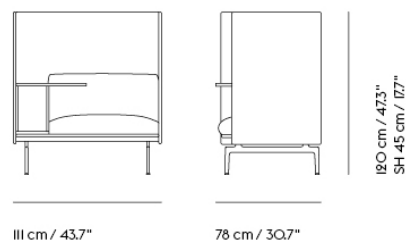

OUTLINE HIGHBACK WORK / LEFT - BLACK BASE - SH: 45CM / 17.7"

Colli	1
Shipper Colli	1
Gross Weight (kg)	83
Net Weight (kg)	74
Please note	That this product features a table on the left-hand side when facing the product from the front.

Item No.	Color	Net Price	Recommended Retail Price	Lead Time
Made-To-Order				
68588	Ocean - Color 3, 21, 32, 50, 52, 80 & 601	EUR 3.441,20	EUR 4.095,00	6 weeks
73227	Remix - All Colors	EUR 3.441,20	EUR 4.095,00	6 weeks
73213	Vancouver - Color 4, 8, 10, 12, 13 & 14	EUR 3.441,20	EUR 4.095,00	8 weeks
73231	Canvas - All Colors	EUR 3.738,70	EUR 4.449,00	6 weeks
73229	Clara - All Colors	EUR 3.738,70	EUR 4.449,00	6 weeks
73215	Fiord - All Colors	EUR 3.738,70	EUR 4.449,00	6 weeks
73225	Rime - All Colors	EUR 3.738,70	EUR 4.449,00	6 weeks
73221	Steelcut - All Colors	EUR 3.738,70	EUR 4.449,00	6 weeks
73219	Steelcut Trio - All Colors	EUR 3.738,70	EUR 4.449,00	6 weeks
73233	Divina - All Colors	EUR 4.158,80	EUR 4.949,00	6 weeks
73235	Divina MD - All Colors	EUR 4.158,80	EUR 4.949,00	6 weeks
73237	Divina Melange - All Colors	EUR 4.158,80	EUR 4.949,00	6 weeks
73223	Hallingdal - All Colors	EUR 4.158,80	EUR 4.949,00	6 weeks
73253	Balder - All Colors	EUR 4.242,90	EUR 5.049,00	6 weeks
68356	Clay - Color 1, 3, 6, 7, 9, 10, 12, 13, 14, 15 & 17	EUR 4.242,90	EUR 5.049,00	6 weeks
73255	Twill Weave - All Colors	EUR 4.242,90	EUR 5.049,00	6 weeks
73251	Vidar - All Colors	EUR 4.242,90	EUR 5.049,00	6 weeks
73245	Easy Leather - All Colors	EUR 5.419,30	EUR 6.449,00	6 weeks
73217	Refine Leather - All Colors	EUR 6.175,60	EUR 7.349,00	6 weeks
73239	Endure Leather - All Colors	EUR 6.634,50	EUR 7.895,00	6 weeks

Extras