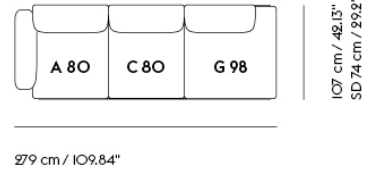

IN SITU MODULAR SOFA / 3-SEATER - CONFIGURATION 3

Colli 1
Shipper Colli 4
Gross Weight (kg) 140.5
Net Weight (kg) 106.13

Item No.	Color	Net Price	Recommended Retail Price	Lead Time
Ready-To-Ship				
41939	Frame and Module - Ocean 80/Black	EUR 3.693,30	EUR 4.395,00	-
41909	Frame and Module - Clay 12/Black	EUR 4.365,50	EUR 5.195,00	-