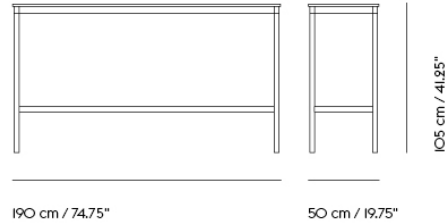

BASE HIGH TABLE / 190 X 50 H: 105 CM / 74.8 X 19.7 H: 41.3"

Colli	1
Shipper Colli	2
Gross Weight (kg)	39
Net Weight (kg)	34.2
Base color options	White, Black

Item No.	Color	Net Price	Recommended Retail Price	Lead Time
Ready-To-Ship				
62026	White Laminate/Plywood/Black	EUR 1.553,80	EUR 1.849,00	-
62025	White Laminate/Plywood/White	EUR 1.553,80	EUR 1.849,00	-
62022	White Laminate/White ABS/Black	EUR 1.553,80	EUR 1.849,00	-
62021	White Laminate/White ABS/White	EUR 1.553,80	EUR 1.849,00	-
62029	Black Linoleum/Plywood/Black	EUR 1.721,80	EUR 2.049,00	-
62030	Black Linoleum/Plywood/White	EUR 1.721,80	EUR 2.049,00	-
64772	Lacquered Oak Veneer/Plywood/Black	EUR 1.928,60	EUR 2.295,00	-
64773	Lacquered Oak Veneer/Plywood/White	EUR 1.928,60	EUR 2.295,00	-
Made-To-Order				
62024	Black Laminate/Black ABS/Black	EUR 1.553,80	EUR 1.849,00	8 weeks
62023	Black Laminate/Black ABS/White	EUR 1.553,80	EUR 1.849,00	8 weeks
62028	Black Laminate/Plywood/Black	EUR 1.553,80	EUR 1.849,00	8 weeks
62027	Black Laminate/Plywood/White	EUR 1.553,80	EUR 1.849,00	8 weeks
62036	Black Nanolaminate/Plywood/Black	EUR 2.058,00	EUR 2.449,00	8 weeks
62035	Black Nanolaminate/Plywood/White	EUR 2.058,00	EUR 2.449,00	8 weeks
62034	White Nanolaminate/Plywood/Black	EUR 2.058,00	EUR 2.449,00	8 weeks
62033	White Nanolaminate/Plywood/White	EUR 2.058,00	EUR 2.449,00	8 weeks