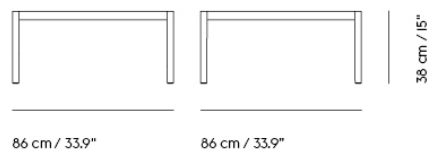

WORKSHOP COFFEE TABLE / 86 X 86 CM / 33.9" X 33.9"

Colli	1
Shipper Colli	1
Gross Weight (kg)	11.8
Net Weight (kg)	8.86

Item No.	Color	Net Price	Recommended Retail Price	Lead Time
Ready-To-Ship				
26057	Black	EUR 612,60	EUR 729,00	-
26056	Oak	EUR 612,60	EUR 729,00	-