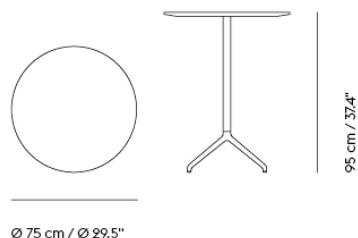

STILL CAFÉ TABLE / Ø 75 H: 95 CM / Ø 29.5 H: 37.4"

Colli	1
Shipper Colli	2
Gross Weight (kg)	17.5
Net Weight (kg)	12.648
Base color options	Black, White

Item No.	Color	Net Price	Recommended Retail Price	Lead Time
Ready-To-Ship				
65544	Black Nanolaminate/Black	EUR 528,60	EUR 629,00	-
65543	Black Nanolaminate/White	EUR 528,60	EUR 629,00	-
65542	White Nanolaminate/Black	EUR 528,60	EUR 629,00	-
65541	White Nanolaminate/White	EUR 528,60	EUR 629,00	-
Made-To-Order				
65546	Black Linoleum/Black	EUR 528,60	EUR 629,00	6 weeks
65545	Black Linoleum/White	EUR 528,60	EUR 629,00	6 weeks