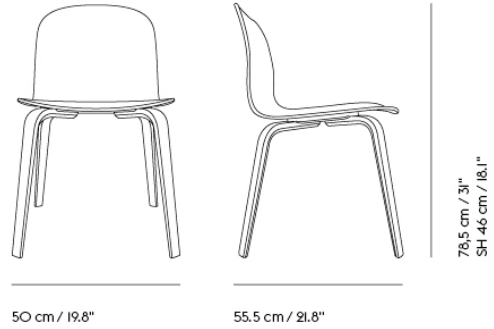

Colli	1
Shipper Colli	1
Gross Weight (kg)	7.8
Net Weight (kg)	5.8
Base color options	Black, Oak or Stained Dark Brown

Item No.	Color	Net Price	Recommended Retail Price	Lead Time
Made-To-Order				
21802	Black/Black	EUR 318,50	EUR 379,00	7 weeks
21801	Oak/Oak	EUR 318,50	EUR 379,00	7 weeks
21803	Stained Dark Brown/Stained Dark Brown	EUR 335,30	EUR 399,00	7 weeks
69149	Ocean - Color 3, 21, 32, 50, 52, 80 & 60I	EUR 385,70	EUR 459,00	7 weeks
21820	Remix - All Colors	EUR 385,70	EUR 459,00	7 weeks
21828	Canvas - All Colors	EUR 407,60	EUR 485,00	7 weeks
21823	Clara - All Colors	EUR 407,60	EUR 485,00	7 weeks
21822	Steelcut - All Colors	EUR 407,60	EUR 485,00	7 weeks
21821	Steelcut Trio - All Colors	EUR 407,60	EUR 485,00	7 weeks
21825	Divina - All Colors	EUR 452,90	EUR 539,00	7 weeks
21829	Divina MD - All Colors	EUR 452,90	EUR 539,00	7 weeks
21830	Divina Melange - All Colors	EUR 452,90	EUR 539,00	7 weeks
21824	Hallingdal - All Colors	EUR 452,90	EUR 539,00	7 weeks
69148	Clay - Color 1, 3, 6, 7, 9, 10, 12, 13, 14, 15 & 17	EUR 478,20	EUR 569,00	7 weeks
21833	Easy Leather - All Colors	EUR 621,00	EUR 739,00	7 weeks
21827	Endure Leather - All Colors	EUR 642,90	EUR 765,00	7 weeks
21826	Refine Leather - All Colors	EUR 642,90	EUR 765,00	7 weeks
Extras				
80156	Glides for Visu Wood Base (4 pcs per pack) - Black	EUR 11,80	EUR 14,00	-