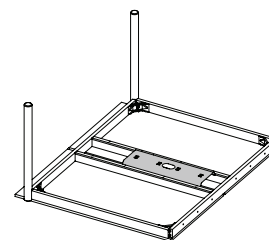

Linear System Cable Tray

Height – 3 cm / 1.2"
 Width – 22 cm / 8.7"
 Depth – 60 cm / 23.7"

Example:

Linear System Table – 240 cm / 94.5"

Linear System End Module – 120 cm / 47.2"

OPTION A

1. TABLES / 2. ACCESSORIES / 3. LIGHTING / 4. TABLE POWER OUTLET / 5. INTEGRATED POWER / 6. CABLE TRAY