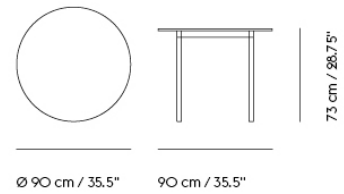

Colli	1
Shipper Colli	2
Gross Weight (kg)	14.95
Net Weight (kg)	9.17
Base color options	White, Black

Item No.	Color	Net Price	Recommended Retail Price	Lead Time
Made-To-Order				
64064	Black Laminate/Black ABS/Black	EUR 920,20	EUR 1.095,00	6 weeks
64063	Black Laminate/Black ABS/White	EUR 920,20	EUR 1.095,00	6 weeks
64068	Black Laminate/Plywood/Black	EUR 920,20	EUR 1.095,00	6 weeks
64067	Black Laminate/Plywood/White	EUR 920,20	EUR 1.095,00	6 weeks
64066	White Laminate/Plywood/Black	EUR 920,20	EUR 1.095,00	6 weeks
64065	White Laminate/Plywood/White	EUR 920,20	EUR 1.095,00	6 weeks
64062	White Laminate/White ABS/Black	EUR 920,20	EUR 1.095,00	6 weeks
64061	White Laminate/White ABS/White	EUR 920,20	EUR 1.095,00	6 weeks
64076	Black Nanolaminate/Plywood/Black	EUR 1.217,60	EUR 1.449,00	6 weeks
64075	Black Nanolaminate/Plywood/White	EUR 1.217,60	EUR 1.449,00	6 weeks
64074	White Nanolaminate/Plywood/Black	EUR 1.217,60	EUR 1.449,00	6 weeks
64073	White Nanolaminate/Plywood/White	EUR 1.217,60	EUR 1.449,00	6 weeks
64070	Black Linoleum/Plywood/Black	EUR 1.004,20	EUR 1.195,00	6 weeks
64069	Black Linoleum/Plywood/White	EUR 1.004,20	EUR 1.195,00	6 weeks
64795	Lacquered Oak Veneer/Plywood/Black	EUR 1.049,60	EUR 1.249,00	6 weeks
64794	Lacquered Oak Veneer/Plywood/White	EUR 1.049,60	EUR 1.249,00	6 weeks