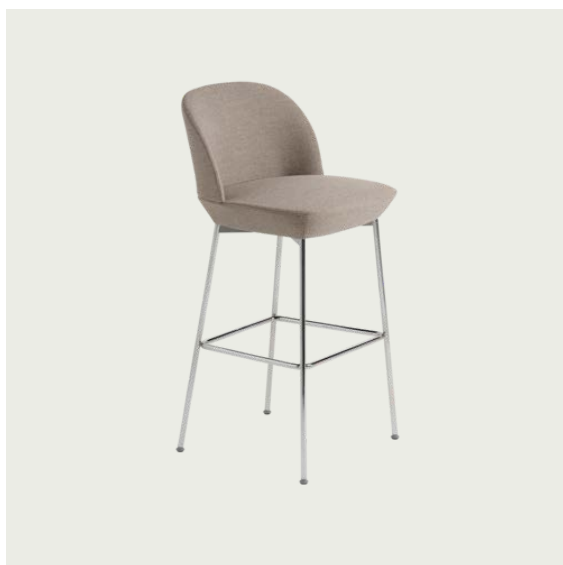

Colli	1
Shipper Colli	1
Gross Weight (kg)	11
Net Weight (kg)	8.2
Base color options	Chrome or Anthracite Black

Item No.	Color	Net Price	Recommended Retail Price	Lead Time
Ready-To-Ship				
14720-CHRO_32	Ocean 32/Chrome	EUR 629,40	EUR 749,00	-
14713-BLCK_161	Still 161/Anthracite Black	EUR 713,40	EUR 849,00	-
Made-To-Order				
14720	Ocean - Color 3, 21, 32, 50, 52, 80 & 601	EUR 629,40	EUR 749,00	5 weeks
14707	Clara - All Colors	EUR 668,10	EUR 795,00	5 weeks
14706	Fiord - All Colors	EUR 668,10	EUR 795,00	5 weeks
14712	Rime - All Colors	EUR 668,10	EUR 795,00	5 weeks
14701	Steelcut - All Colors	EUR 668,10	EUR 795,00	5 weeks
14702	Steelcut Trio - All Colors	EUR 668,10	EUR 795,00	5 weeks
14704	Divina - All Colors	EUR 713,40	EUR 849,00	5 weeks
14709	Divina MD - All Colors	EUR 713,40	EUR 849,00	5 weeks
14710	Divina Melange - All Colors	EUR 713,40	EUR 849,00	5 weeks
14703	Hallingdal - All Colors	EUR 713,40	EUR 849,00	5 weeks
14713	Still - All Colors	EUR 713,40	EUR 849,00	5 weeks
14719	Twill Weave - All Colors	EUR 726,90	EUR 865,00	5 weeks
14721	Vidar - All Colors	EUR 726,90	EUR 865,00	5 weeks
Extras				
80170	Plastic glides for Oslo, Fiber and Visu with Tube Base (1 pc per pack) - Black	EUR 3,40	EUR 4,00	-