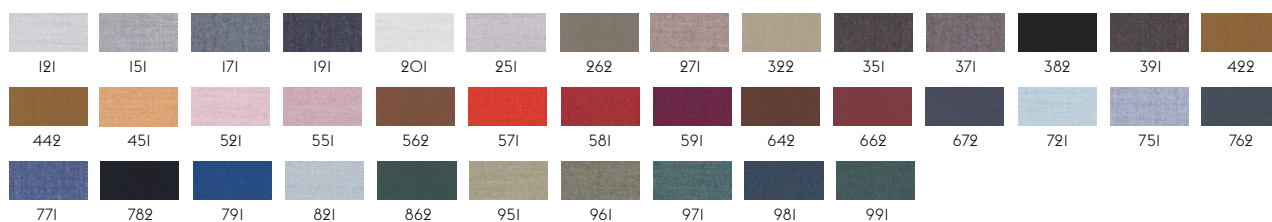

120

FIORD BY KVADRAT

Designer: Tone Barnung & Louise Sigvardt.
Composition: 92% new wool worsted, 8% nylon.
Durability: 60.000 Martindale / Lightfastness 5-6.

101

HALLINGDAL 65 BY KVADRAT

Designer: Nanna Ditzel.