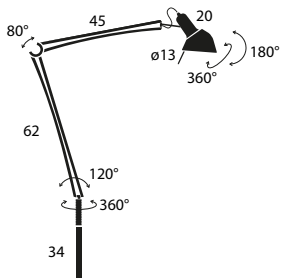

120×27×17 (cm)
0,055 m³ - 2,26 Kg

Model	Finish	Code	Euro €	Technical Info
Naomi Terra Body	Black soft-touch	30501ST220	450,00	Max 75W HAL (E27) On/off switch on the head LED bulb included
	Anodised aluminium	30508220	450,00