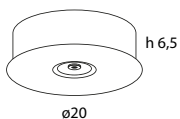

24×24×12 (cm)
0,007 m³ - 1,22 Kg

Model	Finish	Code	Euro €	Technical Info
Round Rose XL For max 8 Limbus	Black	AXL190DD01	435,00	On-off, push dim, 1-10V, DALI
	White	AXL190DD02	435,00