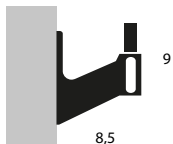

Model	Finish	Code	Euro €	Technical Info
Clamp On	Aluminium	11208220	37,00	For Naomi 300 For Tangram Body 101

 24×16×12 (cm)
0,005 m³ - 0,28 Kg

Model	Finish	Code	Euro €	Technical Info
Wall Attachment	Aluminium	11308220	37,00	For Naomi 300 For Tangram Body 101