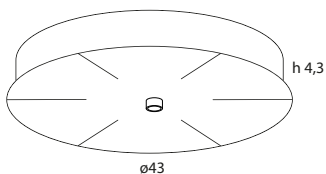

Ceiling roses and accessories for Limbus

Model	Finish	Code	Euro €	Technical Info
Round Rose M For max 1 Limbus	Black	AM190TF01220	210,00	Phase Cut
	White	AM190TF02220	210,00	

24×24×12 (cm)
0,007 m³ - 1,22 Kg

Model	Finish	Code	Euro €	Technical Info
Round Rose L For max 4 Limbus	Black	AL190D01	235,00	On-off, push dim, 1-10V
	White	AL190D02	235,00	
	Black	AL190DD01	235,00	On-off, DALI
	White	AL190DD02	235,00	
	Black	AL190TF01220	235,00	Phase Cut
	White	AL190TF02220	235,00	

24×24×12 (cm)
0,007 m³ - 1,22 Kg

Model	Finish	Code	Euro €	Technical Info
Round Rose XL For max 8 Limbus	Black	AXL190DD01	435,00	On-off, push dim, 1-10V, DALI
	White	AXL190DD02	435,00	

24×24×12 (cm)
0,007 m³ - 1,94 Kg

Model	Finish	Code	Euro €	Technical Info
Round Rose Chandelier For max 6 Limbus	Black	ACX6DD01	470,00	On-off, push dim, 1-10V, DALI
	White	ACX6DD02	470,00	

55×52×13 (cm)
0,037 m³ - 5,12 Kg

Configuration examples on page 29