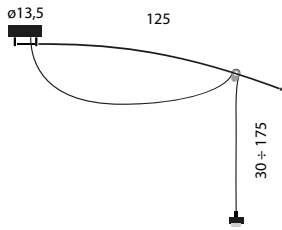

Model	Finish	Code	Euro €	Technical Info
Moove Body	Black soft-touch	75001ST220	550,00	Max 75W HAL (E27) Bulb not included