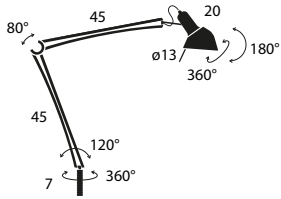

Model	Finish	Code	Euro €	Technical Info
Naomi Body	Black soft-touch	30001ST220	390,00	Max 75W HAL (E27) On/off switch on the head LED bulb included
	Anodised aluminium	30008220	390,00