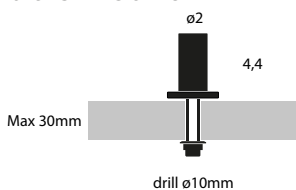

24×16×12 (cm)
0,005 m³ - 0,22 Kg

Model	Finish	Code	Euro €	Technical Info
Table Mount	Polished aluminium	33222000	32,00	For Naomi 300 For Tangram Body 101