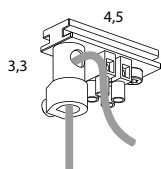

9,5x7,5x206 (cm)
0,015 m³ - 4,48 Kg

Model	Finish	Code	Euro €	Technical Info
Decentral Mount	Black	AC19001	12,00	-
	White	AC19002	12,00	
	Aluminium	AC19022	12,00	

Model	Finish	Code	Euro €	Technical Info
Linear Rose connector	Aluminium	ACB190	20,00	For Linear Rose 200 (ABXL133)