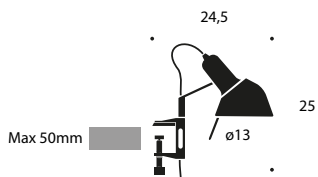

136×27×17 (cm)
0,062 m³ - 2,91 Kg

Model	Finish	Code	Euro €	Technical Info
Naomi Base	Black soft-touch	31001ST220	125,00	-
	Brushed aluminium	31034220	125,00	

29×29×3 (cm)
0,003 m³ - 4,5 Kg

Model	Finish	Code	Euro €	Technical Info
Naomi Morsetto	Anodised aluminium	32908220	220,00	Max 75W HAL (E27) On/off switch on the head LED bulb included