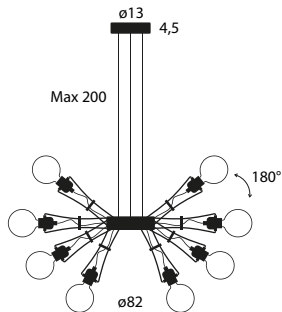

E27 bulb lamps

Model	Finish	Code	Euro €	Technical Info
Matrix Otto	Black soft-touch	38501ST220	650,00	Max 8×60W HAL (E27) Bulbs not included
	Brushed nickel	38544220	770,00