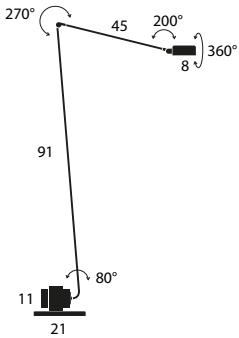

22x53x14 (cm)
0,016 m³ - 3,3 Kg

Model	Finish	Code	Euro €	Technical Info
Daphne Terra Classic	Black classic	02C0120	465,00	Max 50W/12V (GY6,35) 2-step dimming switch
	Matt white	02C02OP20	465,00	
	Brushed nickel	02C4420	655,00	Bulb included