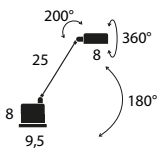

44x17x11 (cm)
0,008 m³ - 1,81 Kg

Model	CCT & Finish	Code	Euro €	Technical Info	
Daphinette Portatile	3000 K	Black Soft-Touch	09P01ST00	375,00	2,5W LED Touch-dimmer on the lamp 220-240 V USB-C charger included
		NEW Black classic	09P0100	355,00	
		Matt white	09P02OP00	355,00	
		Matt red	09P03OP00	355,00	
		Matt yellow	09P05OP00	355,00	
		Metallic bronze	09P29MT00	390,00	
	2700 K	Brushed Nickel	09P4400	450,00	
		Black Soft-Touch	09P01STK27	375,00	
		NEW Black classic	09P01K27	355,00	
		Matt white	09P02OPK27	355,00	
		Matt red	09P03OPK27	355,00	
		Matt yellow	09P05OPK27	355,00	
	Metallic bronze	09P29MTK27	390,00		
	Brushed Nickel	09P44K27	450,00