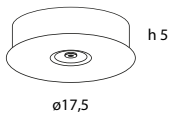

Ceiling roses and accessories for Limbus

Model	Finish	Code	Euro €	Technical Info
Round Rose M For max 1 Limbus	Black	AM190TF01220	210,00	Phase Cut
	White	AM190TF02220	210,00