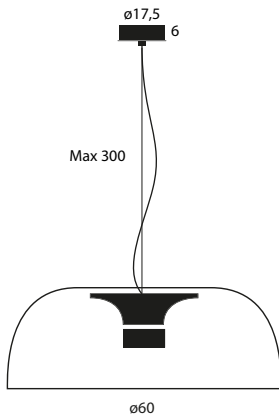

Model	CCT & Finish	Code	Euro €	Technical Info

TIA 600

67×67×34 (cm)
0,15 m³ - 6,5 Kg

3000 K	Matt black	182D01OP00	1590,00	25W LED On-off, push dim, 1-10V, DALI
	Ultra matt white	182D02UM00	1590,00	
	Sapphire blue	182D06ZA00	1590,00	
	Battersea green	182D28BG00	1590,00	
	Oxygen red soft-touch	182D35ST00	1590,00	
	Metallic bronze	182D29MT00	1680,00	
	Matt brushed aluminium	182D34OP00	1770,00	
2700 K	Matt black	182D01OPK27	1590,00	
	Ultra matt white	182D02UMK27	1590,00	
	Sapphire blue	182D06ZAK27	1590,00	
	Battersea green	182D28BGK27	1590,00	
	Oxygen red soft touch	182D35STK27	1590,00	
	Metallic bronze	182D29MTK27	1680,00	
	Matt brushed aluminium	182D34OPK27	1770,00	

3000 K	Matt black	182TF01OP220	1590,00	25W LED Phase Cut
	Ultra matt white	182TF02UM220	1590,00	
	Sapphire blue	182TF06ZA220	1590,00	
	Battersea green	182TF28BG220	1590,00	
	Oxygen red soft-touch	182TF35ST220	1590,00	
	Metallic bronze	182TF29MT220	1680,00	
	Matt brushed aluminium	182TF34OP220	1770,00	
2700 K	Matt black	182TF01OPK27220	1590,00	
	Ultra matt white	182TF02UMK27220	1590,00	
	Sapphire blue	182TF06ZAK27220	1590,00	
	Battersea green	182TF28BGK27220	1590,00	
	Oxygen red soft-touch	182TF35STK27220	1590,00	
	Metallic bronze	182TF29MTK27220	1680,00	
	Matt brushed aluminium	182TF34OPK27220	1770,00