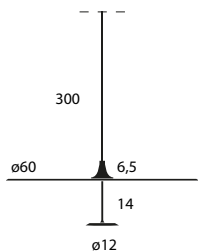

Model	CCT & Finish	Code	Euro €	Technical Info	
Dot 600 Lite Modular electrical wire length 3m	3000 K	Semi-glossy black	133M101SL00	520,00	12W LED Power supply NOT INCLUDED c.c. 500mA (max 60Vdc)
		Ultra matt white	133M102UM00	520,00	
	2700 K	Semi-glossy black	133M101SLK27	520,00	
		Ultra matt white	133M102UMK27	520,00