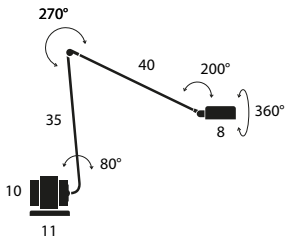

Model	Finish	Code	Euro €	Technical Info
Daphne Classic	Black classic	01C0120	390,00	Max 50W/12V (GY6,35) 2-step dimming switch
	Matt white	01C02OP20	390,00	
	Brushed nickel	01C4420	520,00	Bulb included