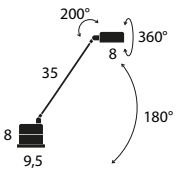

44x17x11 (cm)
0,008 m³ - 0,70 Kg

Model	CCT & Finish	Code	Euro €	Technical Info	
Daphinette LED	3000 K	Black Soft-Touch	09L01ST220	355,00	5W LED On-off switch
		NEW Black classic	09L01220	325,00	
		Matt white	09L02OP220	325,00	
		Matt red	09L03OP220	325,00	
		Matt yellow	09L05OP220	325,00	
		Metallic bronze	09L29MT220	360,00	
	2700 K	Brushed Nickel	09L44220	420,00	
		Black Soft-Touch	09L01STK27220	355,00	
		NEW Black classic	09L01K27220	325,00	
		Matt white	09L02OPK27220	325,00	
		Matt red	09L03OPK27220	325,00	
		Matt yellow	09L05OPK27220	325,00	
	Metallic bronze	09L29MTK27220	360,00		
	Brushed Nickel	09L44K27220	420,00