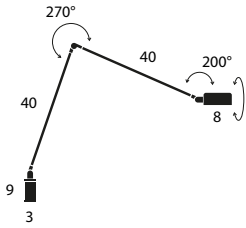

Model	CCT & Finish	Code	Euro €	Technical Info	
Daphne Cilindro LED	3000 K	Black Soft-Touch	10L01ST00	365,00	9W LED On-off switch
		NEW Black classic	10L0100	345,00	
		Matt white	10L02OP00	345,00	
		Matt red	10L03OP00	345,00	
		Matt yellow	10L05OP00	345,00	
		Metallic bronze	10L29MT00	398,00	
	2700 K	Brushed Nickel	10L4400	475,00	
		NEW Black Soft-Touch	10L01STK27	365,00	
		Black classic	10L01K27	345,00	
		Matt white	10L02OPK27	345,00	
		Matt red	10L03OPK27	345,00	
		Matt yellow	10L05OPK27	345,00	
		Metallic bronze	10L29MTK27	398,00	
Brushed Nickel	10L44K27	475,00