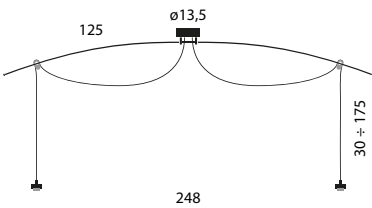

138×12×23 (cm)
0,038 m³ - 2,5 Kg

Model	Finish	Code	Euro €	Technical Info
Moove Doppia Body	Black soft-touch	75101ST220	870,00	Max 75W HAL (E27) Bulbs not included