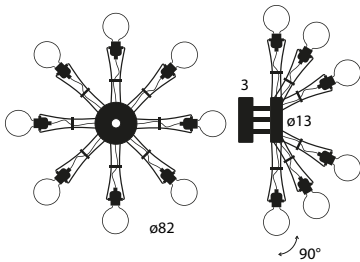

50×50×23 (cm)
0,058 m³ - 6,12 Kg

Model	Finish	Code	Euro €	Technical Info
Matrix Otto P	Black soft-touch	38901ST220	710,00	Max 8×60W HAL (E27) Bulbs not included
	Brushed nickel	38944220	810,00	

50×50×23 (cm)
0,058 m³ - 4,2 Kg

Model	Finish	Code	Euro €	Technical Info
Matrix Mono	Black soft-touch	39501ST220	160,00	Max 60W HAL (E27) Bulb not included
	Brushed nickel	39544220	202,00