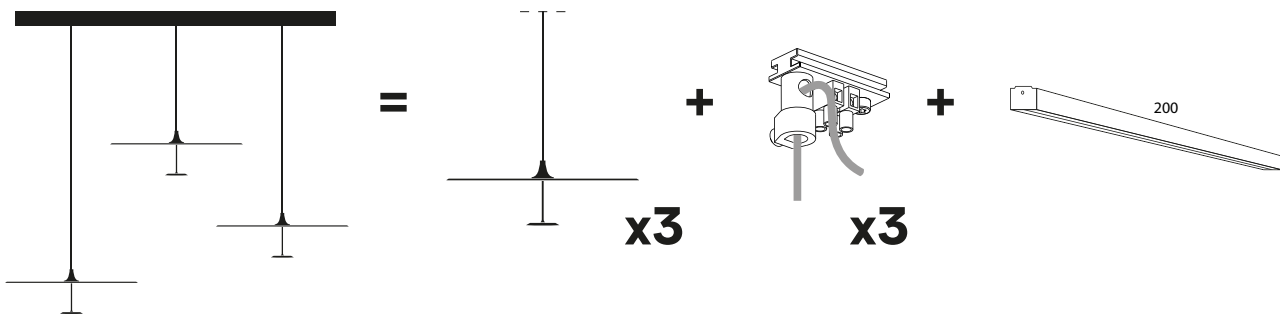

Dot 600 Lite (3 with Linear Rose)