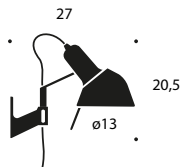

24×24×19 (cm)
0,011 m³ - 0,7 Kg

Model	Finish	Code	Euro €	Technical Info
Naomi Parete	Anodised aluminium	33008220	210,00	Max 75W HAL (E27) On/off switch on the head LED bulb included