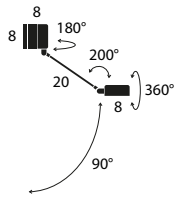

Model	CCT & Finish	Code	Euro €	Technical Info	
Daphine Parete 20 LED	3000 K	Black Soft-Touch	06L01ST00	310,00	5W LED On-off switch
		NEW Black classic	06L0100	280,00	
		Matt white	06L02OP00	280,00	
		Matt red	06L03OP00	280,00	
		Matt yellow	06L05OP00	280,00	
		Metallic bronze	06L29MT00	320,00	
	2700 K	Brushed Nickel	06L4400	380,00	
		Black Soft-Touch	06L01STK27	310,00	
		NEW Black classic	06L01K27	280,00	
		Matt white	06L02OPK27	280,00	
		Matt red	06L03OPK27	280,00	
		Matt yellow	06L05OPK27	280,00	
	Metallic bronze	06L29MTK27	320,00		
	Brushed Nickel	06L44K27	380,00