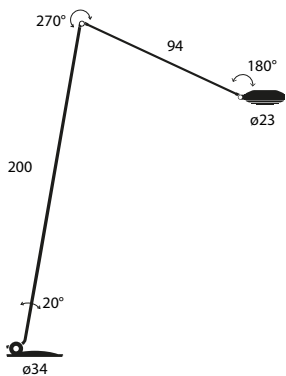

109x14x22(cm)
0,034 m³ - 5,2 Kg

Model	Finish	Code	Euro €	Technical Info
Elle	Black soft-touch	6001ST220	1100,00	Max 300W - R7s Foot dimmer Bulb included (230W)
	Matt white	6002OP220	980,00	
	Brushed nickel	6044220	1320,00