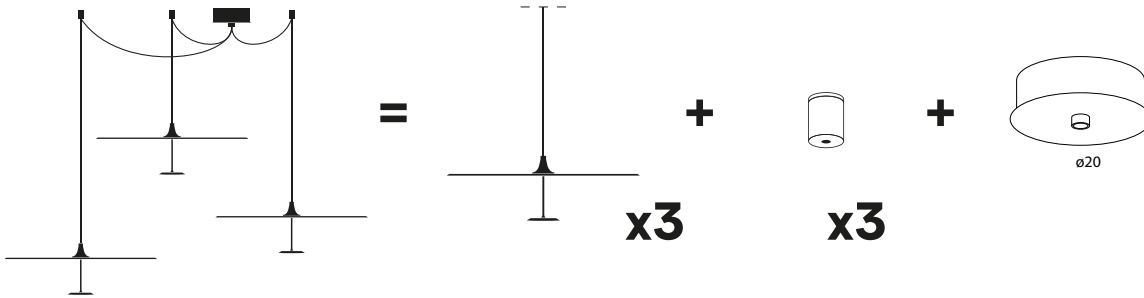

Configuration examples (Dot 600 Lite)

Dot 600 Lite (3 with Round Rose)