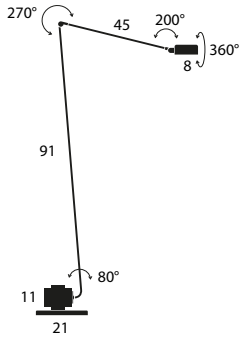

58x28x13 (cm)
0,02 m³ - 1,36 Kg

Model	CCT & Finish	Code	Euro €	Technical Info	
Daphne Terra LED	3000 K	Black Soft-Touch	O2L01ST00	645,00	9W LED 2-step or continuous dimming (settable on the base)
		NEW Black classic	O2L0100	598,00	
		Matt white	O2L02OP00	598,00	
		Matt red	O2L03OP00	598,00	
		Matt yellow	O2L05OP00	598,00	
		Metallic bronze	O2L29MT00	690,00	
		Brushed Nickel	O2L4400	790,00	
	2700 K	Yellow Gold Brushed	O2L45SL00	1430,00	
		NEW Black Soft-Touch	O2L01STK27	645,00	
		Black classic	O2L01K27	598,00	
		Matt white	O2L02OPK27	598,00	
		Matt red	O2L03OPK27	598,00	
		Matt yellow	O2L05OPK27	598,00	
		Metallic bronze	O2L29MTK27	690,00	
		Brushed Nickel	O2L44K27	790,00	
Yellow Gold Brushed	O2L45SLK27	1430,00			

109x14x22 (cm)
0,034 m³ - 5,15 Kg

Model	CCT & Finish	Code	Euro €	Technical Info	
Daphne Parete 35 LED	3000 K	Black Soft-Touch	O5L01ST00	310,00	5W LED On-off switch
		NEW Black classic	O5L0100	280,00	
		Matt white	O5L02OP00	280,00	
		Matt red	O5L03OP00	280,00	
		Matt yellow	O5L05OP00	280,00	
		Metallic bronze	O5L29MT00	320,00	
	2700 K	Brushed Nickel	O5L4400	380,00	
		NEW Black Soft-Touch	O5L01STK27	310,00	
		Black classic	O5L01K27	280,00	
		Matt white	O5L02OPK27	280,00	
		Matt red	O5L03OPK27	280,00	
		Matt yellow	O5L05OPK27	280,00	
Metallic bronze	O5L29MTK27	320,00			
Brushed Nickel	O5L44K27	380,00