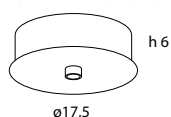

Ceiling roses and accessories* for Dot 600 Lite

Model	Finish	Code	Euro €	Technical Info
Round Rose L For max 1 Dot 600 Lite	Black	AL133D01	250,00	On-off, push dim, 1-10V
	White	AL133D02	250,00	
	Black	AL133DD01	250,00	On-off, DALI
	White	AL133DD02	250,00	
	Black	AL133TF01220	250,00	Phase Cut
	White	AL133TF02220	250,00