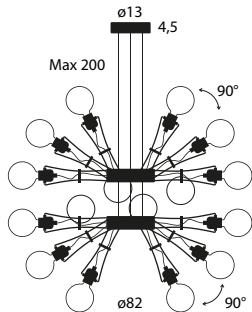

50×50×23 (cm)
0,058 m³ - 3,98 Kg

Model	Finish	Code	Euro €	Technical Info
Matrix Doppia	Black soft-touch	38701ST220	1280,00	Max 16×60W HAL (E27) Bulbs not included
	Brushed nickel	38744220	1420,00