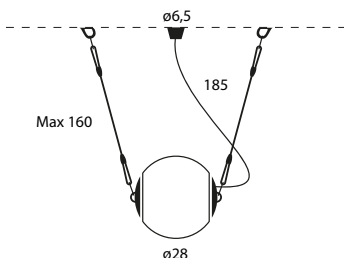

44×44×43 (cm)
0,083 m³ - 5,4 Kg

Model	Finish	Code	Euro €	Technical Info
Perla 28	Polished aluminium - White blown glass	81022220	625,00	Max 100W HAL (E27) Bulb not included