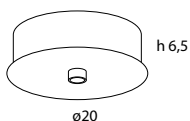

 70x70x24 (cm)
0,17 m³ - 10 Kg

Model	CCT & Finish	Code	Euro €	Technical Info	
Dot 600 Lite Modular electrical wire length 3m	3000 K	Semi-glossy black	133M101SL00	520,00	12W LED Power supply NOT INCLUDED c.c. 500mA (max 60Vdc)
		Ultra matt white	133M102UM00	520,00	
	2700 K	Semi-glossy black	133M101SLK27	520,00	
		Ultra matt white	133M102UMK27	520,00	

 24x24x12 (cm)
0,007 m³ - 1,22 Kg

Model	Finish	Code	Euro €	Technical Info
Round Rose XL For max 4 Dot 600 Lite	Black	AXL133DD01	430,00	On-off, push dim, 1-10V, DALI
	White	AXL133DD02	430,00	

 24x24x12 (cm)
0,007 m³ - 1,94 Kg