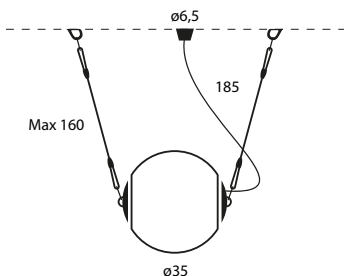

24×16×12 (cm)
0,005 m³ - 0,16 Kg

Model	Finish	Code	Euro €	Technical Info
Perla 35	Polished aluminium - White blown glass	80022220	695,00	Max 100W HAL (E27) Bulb not included