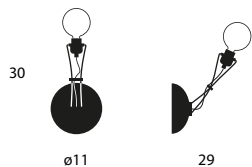

16×16×39 (cm)
0,01 m³ - 0,82 Kg