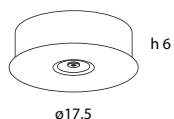

24×24×12 (cm)
0,007 m³ - 1,22 Kg

Model	Finish	Code	Euro €	Technical Info
Round Rose L For max 4 Limbus	Black	AL190D01	235,00	On-off, push dim, 1-10V
	White	AL190D02	235,00	
	Black	AL190DD01	235,00	On-off, DALI
	White	AL190DD02	235,00	
	Black	AL190TF01220	235,00	Phase Cut
	White	AL190TF02220	235,00