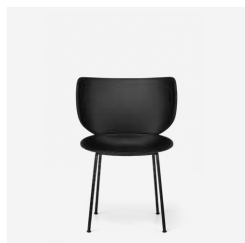

Hana Chairs Un-Upholstered Set of 4 *New*

SIMONE BONANNI, 2023

The Hana Chair by Simone Bonanni combines timeless comfort and unparalleled distinction. Inspired by the unfurling of a flower, its unique design captivates with organic shapes, curved lines, and a petal-like backrest. Versatile and customisable, the Hana Chair effortlessly blends into your home. The chair is available in six different colours but can also be upholstered to fit your style. Personalise further by choosing the stackable or non-stackable metal base in chrome or matte black. The Hana Chair is designed to last. The encompassing backrest provides you with support and flexibility, prioritising comfort without compromising on aesthetics.

Model: NON-STACKABLE BLACK LEGS

Felt Glides for Hana Chair (4 pcs per pack)	8718282382654	€ 21	In stock
Hana Chair Un-Upholstered Black Non-Stackable Black Legs 4pcs/box	8718282380513	€ 1.005	In stock
Hana Chair Un-Upholstered Concrete Grey Non-Stackable Black Legs 4pcs/box	8718282380551	€ 1.005	In stock
Hana Chair Un-Upholstered Dusty Pink Non-Stackable Black Legs 4pcs/box	8718282380599	€ 1.005	In stock
Hana Chair Un-Upholstered Oyster White Non-Stackable Black Legs 4pcs/box	8718282380636	€ 1.005	In stock
Hana Chair Un-Upholstered Terracotta Non-Stackable Black Legs 4pcs/box	8718282380674	€ 1.005	In stock
Hana Chair Un-Upholstered White Non-Stackable Black Legs 4pcs/box	8718282380711	€ 1.005	In stock