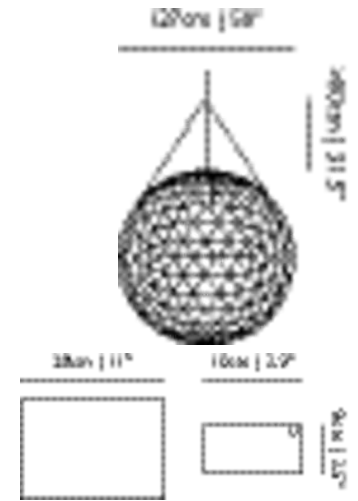

LIGHT OUTPUT
3390 lm

DIMMING & LIGHTING CONTROL
DALI dt6, Mains / ELV dimming is not possible