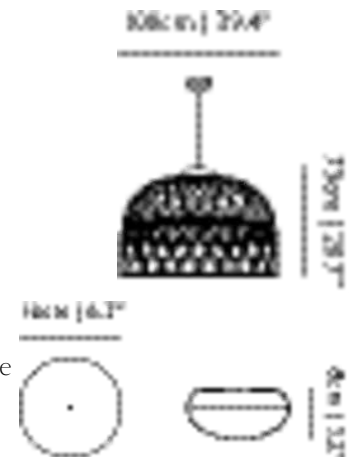

DIMMING & LIGHTING CONTROL

Mains dimmable with compatible light source