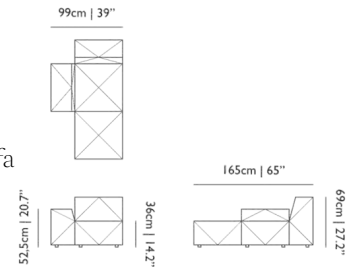

MATERIAL DESCRIPTION

Wooden frame, steel springs, foam.

ADDITIONAL

A modular sofa system that will befriend any interior. Design your own BFF Sofa and find out exact measurements with our configurator: <https://www.moooi.com/bff-sofa>