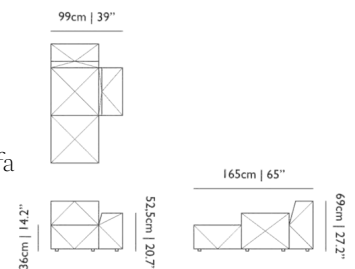

ADDITIONAL

A modular sofa system that will befriend any interior. Design your own BFF Sofa and find out exact measurements with our configurator: <https://www.moooi.com/bff-sofa>