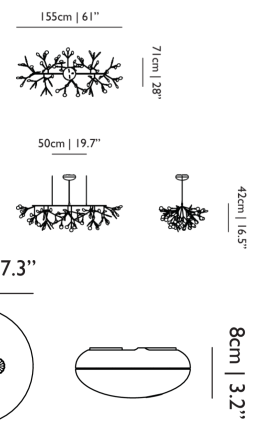

DIMMING & LIGHTING CONTROL

DALI dt6, Push / Pulse dim on Line Voltage, Wireless Wall Switch, Mains / ELV dimming is not possible