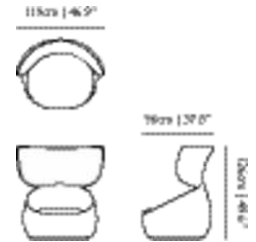

Model: WINGBACK

Hana Armchair Wingback Cat I	PHANAWINGI	€ 3.345	8W
Hana Armchair Wingback Cat II	PHANAWINGII	€ 3.590	8W
Hana Armchair Wingback Cat III	PHANAWINGIII	€ 3.793	8W
Hana Armchair Wingback Cat IV	PHANAWINGIV	€ 4.120	8W
Hana Armchair Wingback Cat V	PHANAWINGV	€ 4.800	8W
Hana Armchair Wingback Cat LI	PHANAWINGLI	€ 4.850	8W
Hana Armchair Wingback Cat LII	PHANAWINGLII	€ 5.865	8W
Hana Armchair Wingback Cat LIII	PHANAWINGLIII	€ 6.879	8W

MATERIAL DESCRIPTION

Metal frame. elastic straps, cut and molded foam.

OUTDOOR USE

No

SEAT HEIGHT

40cm | 15.7"

SEAT WIDTH

67cm | 26.4" to 57cm | 22.4"

HEIGHT ARMREST

69cm | 27.2" to 41cm | 16.1"

SEATING CAPACITY

1

Model: WINGBACK SWIVEL

Hana Armchair Wingback Swivel EA, Rendezvous Tokyo Blue velvet Indigo	8718282746470	€ 5.492	In stock
Hana Armchair Wingback Swivel Cat I	PHANAWISWI	€ 4.039	8W
Hana Armchair Wingback Swivel Cat II	PHANAWISWII	€ 4.282	8W
Hana Armchair Wingback Swivel Cat III	PHANAWISWIII	€ 4.486	8W
Hana Armchair Wingback Swivel Cat IV	PHANAWISWIV	€ 4.812	8W
Hana Armchair Wingback Swivel Cat V	PHANAWISWV	€ 5.492	8W
Hana Armchair Wingback Swivel Cat LI	PHANAWISWLI	€ 5.542	8W
Hana Armchair Wingback Swivel Cat LII	PHANAWISWLII	€ 6.558	8W
Hana Armchair Wingback Swivel Cat LIII	PHANAWISWLIII	€ 7.571	8W

MATERIAL DESCRIPTION

Metal frame. elastic straps, cut and molded foam.

OUTDOOR USE

No

SEAT HEIGHT

40cm | 15.7"

SEAT WIDTH

67cm | 26.4" to 57cm | 22.4"

HEIGHT ARMREST

69cm | 27.2" to 41cm | 16.1"