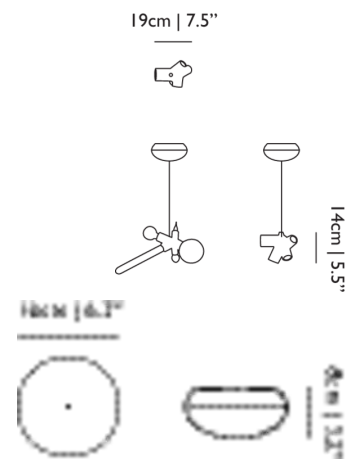

**LAMPHOLDER**  
E27, E14 and E14

**CABLE COLOUR**  
White

**CABLE LENGTH**  
400cm | 157.5"; 1000cm | 393.7"

**CANOPY**  
Pebble II White, ABS

**DIMMING & LIGHTING CONTROL**  
Mains dimmable with compatible light source