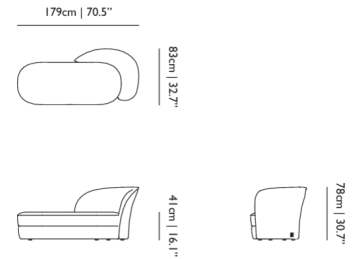

**HEIGHT ARMREST**

78cm | 30.7"

**SEATING CAPACITY**

1