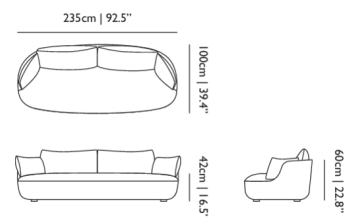

MATERIAL DESCRIPTION

Wooden frame, steel springs, foam.

ADDITIONAL

A modular sofa system that will befriend any interior. Design your own BFF Sofa and find out exact measurements with our configurator: <https://www.moooi.com/bff-sofa>

OUTDOOR USE

No

SEAT HEIGHT

36cm | 14.2"

SEAT WIDTH

200cm | 78.7"

HEIGHT ARMREST

69cm | 27.2"

SEATING CAPACITY

3

Bart Sofa

MOOOI, 2013

Have you ever thought of bringing a touch of grandeur to your home, without the formality of genuine antiques? Inspired by 18th-century Rococo, the Bart Sofa reinterprets such splendour. It adds genuine pleasure and softness to the classic silhouette by using modern-day techniques and a timeless eye for detail. Enjoy 'rounding' off your home with the friendly tenderness of the Bart Sofa!

Model: BASIC

Bart Sofa Justo, Sten	8718282746098	€ 6.526	In stock
Bart Sofa Cat I	PBARTSOFAI	€ 5.724	10W
Bart Sofa Cat II	PBARTSOFAII	€ 6.159	10W
Bart Sofa Cat III	PBARTSOFAIII	€ 6.526	10W
Bart Sofa Cat IV	PBARTSOFAIV	€ 7.108	10W
Bart Sofa Cat V	PBARTSOFAV	€ 8.327	10W
Bart Sofa Cat LI	PBARTSOFALI	€ 8.565	10W
Bart Sofa Cat LII	PBARTSOFALII	€ 10.457	10W
Bart Sofa Cat LIII	PBARTSOFALIII	€ 12.347	10W

MATERIAL DESCRIPTION

Wooden frame covered in foam and dacron, foam seat.

ADDITIONAL

Including pillows, produced with removable covers for seat

OUTDOOR USE

No

SEAT HEIGHT

42cm | 16.5"

SEAT WIDTH

220cm | 86.6" to 174cm | 68.5"

HEIGHT ARMREST

60cm | 23.6"