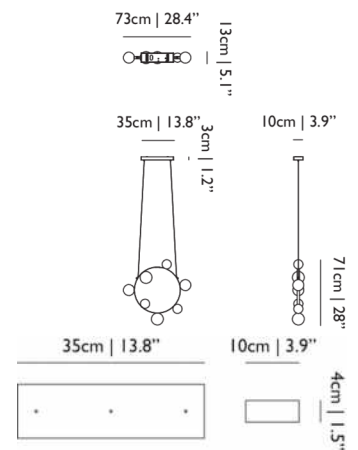

DIMMING & LIGHTING CONTROL

Mains, Trailing edge, Reverse phase

Model: 10 METER CABLE SET

Hubble Bubble 10 MTR cable set	8718282351995	€ 207	In stock