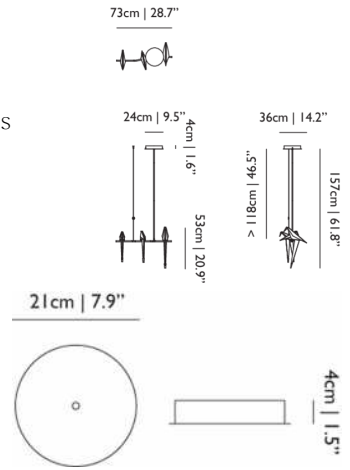

MATERIAL DESCRIPTION

Steel and aluminium frame with polycarbonate (PC) and synthetic paper birds.

ADDITIONAL

Includes 2 small birds and 1 large bird. Minimum of 30cm/11,8" from ceiling. One straight connector included. Suspension poles included with set 1: 2x50cm, 2x15cm, 2x10cm (150cm total) finished in matching colour.

OUTDOOR USE

No

LIGHTSOURCE INCLUDED

Yes

INPUT VOLTAGE

180-240V

LAMPHOLDER

LED (Solid state)

CABLE LENGTH

400cm | 157.5"; 1000cm | 393.7"

COLOUR TEMPERATURE

3000 K

LIGHT OUTPUT

336 lm

NUMBER OF LIGHTSOURCES

3

MAX POWER CONSUMPTION

15W

CABLE COLOUR

Black

CANOPY

Matching steel cylinder

CRI

80

DIMMING & LIGHTING CONTROL

0-10V, 1-10V, Push / Pulse dim on Low

Voltage (SELV), Potentiometer