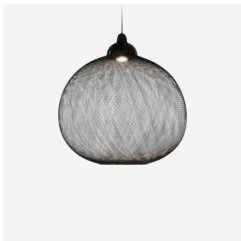

MATERIAL DESCRIPTION

Anodized aluminium frame with a glass sphere

OUTDOOR USE

No

22cm | 8.7"

LIGHTSOURCE INCLUDED

Yes

NUMBER OF LIGHTSOURCES

1

INPUT VOLTAGE

110-270V

MAX POWER CONSUMPTION

8W

CABLE COLOUR

Black

CABLE LENGTH

250cm | 98.4"

SWITCH

No

CANOPY

Pebble III Black, ABS

COLOUR TEMPERATURE

2800 K

CRI

91

LIGHT OUTPUT

637 lm

DIMMING & LIGHTING CONTROL

Mains / ELV dimming is not possible, DALI dt6, Wireless Wall Switch, Push / Pulse dim on Line Voltage

18.5cm | 7.3"

8cm | 3.2"

75cm | 29.5"

Non Random

BERTJAN POT, 2007

Old ladies call them neatly coiled balls of yarn, Kids talk about soap bubbles hanging from lightbulbs. Some say they are there to light up Arabian nights, Moooi says they're Non Random Lights.

Model: NON RANDOM D48

Non Random d48, white	8718282293752	€ 636	In stock
Non Random d48, black	8718282293790	€ 731	In stock
Non Random d48, white, 10 MTR CABLE	8718282293776	€ 742	6W
Non Random d48, black, 10 MTR CABLE	8718282293783	€ 837	6W