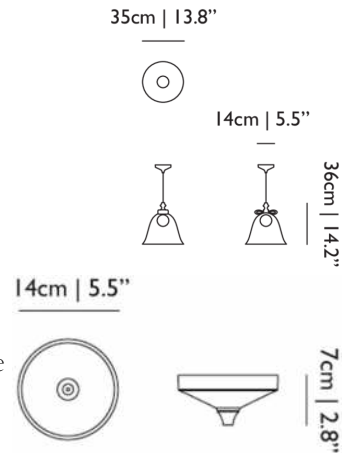

**MAX POWER CONSUMPTION**

60W

**LAMPHOLDER**

G9

**CABLE COLOUR**

Transparent with tinned cores

**CABLE LENGTH**

400cm | 157.5"; 1000cm | 393.7"

**CABLE LENGTH**  
400cm | 157.5"; 1000cm | 393.7"

**CANOPY**  
Bell Lamp Gold Canopy Gold; Bell Lamp Gold Canopy

**DIMMING & LIGHTING CONTROL**  
Mains dimmable with compatible light source