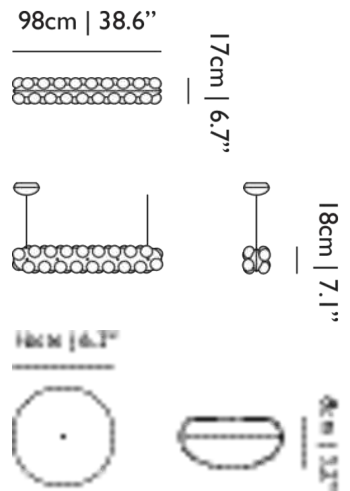

Model: DOUBLE HORIZONTAL

Prop light, Double Horizontal 2000K

8718282198729

€ 2.433 In stock

Prop light, Double Horizontal 2700K

8718282293691

€ 2.433 In stock

MATERIAL DESCRIPTION

HIPS housing, PMMA light guide, glass bulbs. The Proplight is available in two colour temperatures: 2000K or 2700K.

ADDITIONAL

The Proplight is available in two colour temperatures: 2000K or 2700K.

OUTDOOR USE

No

LIGHTSOURCE INCLUDED

Yes

NUMBER OF LIGHTSOURCES

36

INPUT VOLTAGE

110-240V

MAX POWER CONSUMPTION

21W

LAMPHOLDER

LED (Solid state)

CABLE COLOUR

Transparent with tinned cores

CABLE LENGTH

400cm | 157.5"

CANOPY

Pebble II White, ABS

CRI

80

LIGHT OUTPUT

1600 lm

DIMMING & LIGHTING CONTROL

Mains, Trailing edge, Reverse phase

Model: DOUBLE VERTICAL

Prop light, Round Double 2700K 10 MTR CABLE

8718282294681

€ 4.804 10W

MATERIAL DESCRIPTION

HIPS housing, PMMA light guide, glass bulbs. The Proplight is available in two colour temperatures: 2000K or 2700K.

ADDITIONAL

The Proplight is available in two colour temperatures: 2000K or 2700K.

OUTDOOR USE

No

LIGHTSOURCE INCLUDED

Yes

NUMBER OF LIGHTSOURCES

36

INPUT VOLTAGE

110-240V

MAX POWER CONSUMPTION

21W

LAMPHOLDER

LED (Solid state)

CABLE COLOUR

Transparent with tinned cores

CABLE LENGTH

400cm | 157.5"; 1000cm | 393.7"

CANOPY

Pebble II White, ABS

CRI

80

LIGHT OUTPUT

1600 lm