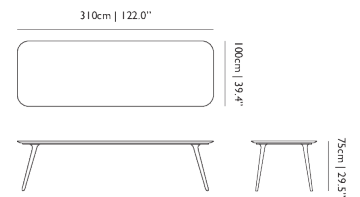

Model: ZIO DINING TABLE 250

Zio dining table 250 Cinnamon stained	8718282342450	€ 5.500	In stock
Zio Dining Table 250, composition	8718282342405	€ 5.500	11W
Zio dining table 250 Black stained	8718282342429	€ 5.500	11W
Zio dining table 250 Grey stained	8718282342443	€ 5.500	11W
Zio dining table 250 Natural oil	8718282342412	€ 5.500	11W
Zio dining table 250 Wenge stained	8718282342436	€ 5.500	11W
Zio dining table 250 White wash stained	8718282342467	€ 5.500	11W

MATERIAL DESCRIPTION

Solid oak

OUTDOOR USE

No

THICKNESS TABLETOP

6cm | 2.4"

SEATS

6

Model: ZIO DINING TABLE 310

Zio dining table 310 composition	8718282342474	€ 6.554	11W
Zio dining table 310 Black stained	8718282342504	€ 6.554	11W
Zio dining table 310 Cinnamon stained	8718282342535	€ 6.554	11W
Zio dining table 310 Grey stained	8718282342528	€ 6.554	11W
Zio dining table 310 Natural oil	8718282342481	€ 6.554	11W
Zio dining table 310 Wenge stained	8718282342511	€ 6.554	11W
Zio dining table 310 White wash stained	8718282342542	€ 6.554	11W

MATERIAL DESCRIPTION

Solid oak

OUTDOOR USE

No

THICKNESS TABLETOP

6cm | 2.4"

SEATS

8