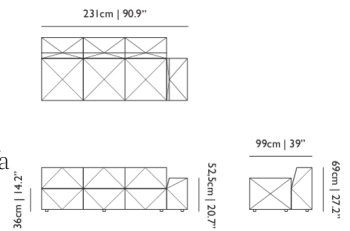

ADDITIONAL

A modular sofa system that will befriend any interior. Design your own BFF Sofa and find out exact measurements with our configurator: <https://www.moooi.com/bff-sofa>