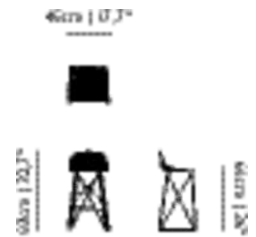

8718282340173

€ 933 In stock

**MATERIAL DESCRIPTION**  
Carbon fiber with epoxy resin.

**OUTDOOR USE**  
Yes

**SEAT HEIGHT**  
66cm | 26"

**SEAT WIDTH**  
44cm | 17.3"