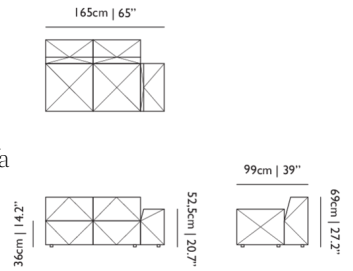

MATERIAL DESCRIPTION

Wooden frame, steel springs, foam.

ADDITIONAL

A modular sofa system that will befriend any interior. Design your own BFF Sofa and find out exact measurements with our configurator: <https://www.moooi.com/bff-sofa>