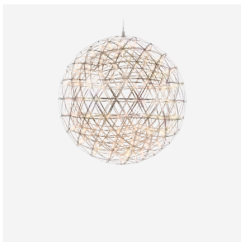

MATERIAL DESCRIPTION

HIPS housing, PMMA light guide, glass bulbs. The Proplight is available in two colour temperatures: 2000K or 2700K.

OUTDOOR USE

No

LIGHTSOURCE INCLUDED

Yes

INPUT VOLTAGE

110-240V

LAMPHOLDER

LED (Solid state)

CABLE LENGTH

400cm | 157.5"

CRI

80

DIMMING & LIGHTING CONTROL

Mains, Trailing edge, Reverse phase

ADDITIONAL

The Proplight is available in two colour temperatures: 2000K or 2700K.

NUMBER OF LIGHTSOURCES

18

MAX POWER CONSUMPTION

21W

CABLE COLOUR

Transparent with tinned cores

CANOPY

Pebble II White, ABS

LIGHT OUTPUT

499 lm

98cm | 38.6"

18cm | 7.1"

13cm | 5.1"

18cm | 6.7"

4cm | 1.5"

Raimond II

RAIMOND PUTS, 2009

The Raimond lights: perfect spheres of mathematical ingredients punctuated by tiny LED lights. Designer Raimond Puts was not only intrigued by the shape of the geodesic dome, but also with the mystery of prime numbers. It's no coincidence that the dimension of all Raimond lights resemble a prime number. The result of mathematical perfection, that brings the starry night sky into your home.

Compatible with our Wireless Wall Switch, for quick and easy dimming that gives you full control over the light output.

Model: **RAIMOND II, R43**

Raimond II, R43

8718282359946

€ 1.942 In stock

Raimond II, R43, 10 MTR CABLE

8718282359939

€ 2.116 In stock