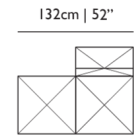

MATERIAL DESCRIPTION

Wooden frame, steel springs, foam.

ADDITIONAL

A modular sofa system that will befriend any interior. Design your own BFF Sofa and find out exact measurements with our configurator: <https://www.mooodi.com/bff-sofa>

OUTDOOR USE

No

SEAT HEIGHT

36cm | 14.2"

SEAT WIDTH

135cm | 53.1"