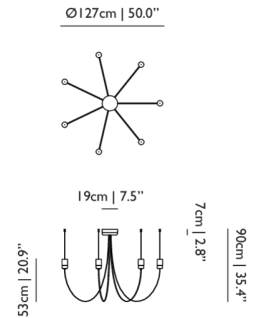

INPUT VOLTAGE
120-250V

LAMPHOLDER
LED (Solid state)

CANOPY
Matching steel cylinder

CRI
89

DIMMING & LIGHTING CONTROL
DALI dt6, Push / Pulse dim on Line Voltage,
Wireless Wall Switch, Mains / ELV dimming is
not possible

MAX POWER CONSUMPTION
25W

CABLE COLOUR
Black

COLOUR TEMPERATURE
2614 K

LIGHT OUTPUT
1434 lm