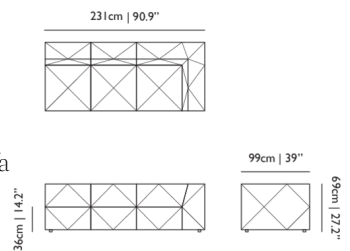

ADDITIONAL

A modular sofa system that will befriend any interior. Design your own BFF Sofa and find out exact measurements with our configurator: <https://www.moooi.com/bff-sofa>