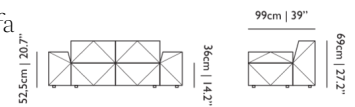

SEATING CAPACITY

2

Model: DOUBLE SEATER DE02 HIGH

BFF Double Seater DE02 High Cat I	PBFF-DE02I	€ 4.245	9W
BFF Double Seater DE02 High Cat II	PBFF-DE02II	€ 4.476	9W
BFF Double Seater DE02 High Cat III	PBFF-DE02III	€ 4.674	9W
BFF Double Seater DE02 High Cat IV	PBFF-DE02IV	€ 4.988	9W
BFF Double Seater DE02 High Cat V	PBFF-DE02V	€ 5.642	9W
BFF Double Seater DE02 High Cat LI	PBFF-DE02LI	€ 5.741	9W
BFF Double Seater DE02 High Cat LII	PBFF-DE02LII	€ 6.380	9W
BFF Double Seater DE02 High Cat LIII	PBFF-DE02LIII	€ 7.744	9W