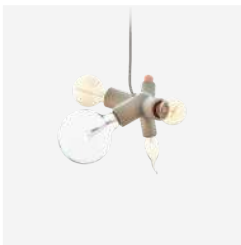

Cluster Lamp

JOEL DEGERMARK, 2004

Joel Degemark's Cluster Lamp is not just a fun eye-catcher that lights up your home. The fun begins before you put it in place. The Cluster Lamp comes without light sources, meaning you can get creative and design a unique lamp that fully suits your interior. The lamp gives room to five light sources of your choice. Big bulbs, small bulbs, coloured glass, frosted glass, round bulbs, flame bulbs, tubular bulbs, etc. The possibilities and combinations are endless. Let your imagination fly and create your own unique Cluster Lamp!

Model: **CLUSTERLAMP**

Clusterlamp, white

8718282299471

€ 363 In stock

Clusterlamp, white, 10 MTR

8718282299525

€ 461 6W

MATERIAL DESCRIPTION
Polyester housing around metal frame

ADDITIONAL
Lightsources not included.

OUTDOOR USE
No

RECOMMENDED LIGHTSOURCE
60W MAX E27, 40W MAX E14, 15W MAX E14

NUMBER OF LIGHTSOURCES
5

INPUT VOLTAGE
220-240V

MAX POWER CONSUMPTION
115W

LAMPHOLDER
E27, E14 and E14

CABLE COLOUR
White

CABLE LENGTH
400cm | 157.5"; 1000cm | 393.7"

CANOPY
Pebble II White, ABS

DIMMING & LIGHTING CONTROL
Mains dimmable with compatible light source