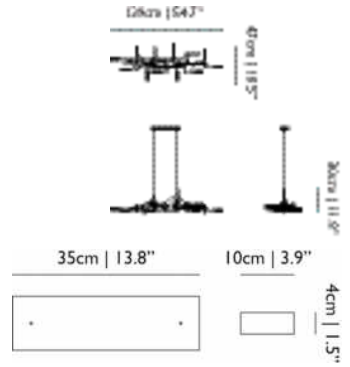

MATERIAL DESCRIPTION

Metal frame, brass shades and polycarbonate diffusers

OUTDOOR USE

No

LIGHTSOURCE INCLUDED

Yes

NUMBER OF LIGHTSOURCES

12

INPUT VOLTAGE

220-240V

MAX POWER CONSUMPTION

21W

LAMPHOLDER

LED (Solid state)

CABLE COLOUR

Black

CABLE LENGTH

250cm | 98.4"

CANOPY

Matching metal rectangle

COLOUR TEMPERATURE

2700 K

CRI

93

LIGHT OUTPUT

742 lm

DIMMING & LIGHTING CONTROL

Mains, Trailing edge, Reverse phase

Model: **85**

Tinkering 85

8718282351315

€ 2.076 In stock

MATERIAL DESCRIPTION

Metal frame, brass shades and polycarbonate diffusers

OUTDOOR USE

No

LIGHTSOURCE INCLUDED

Yes

NUMBER OF LIGHTSOURCES

7

INPUT VOLTAGE

220-240V

MAX POWER CONSUMPTION

12W

LAMPHOLDER

LED (Solid state)

CABLE COLOUR

Black

CABLE LENGTH

250cm | 98.4"

CANOPY

Matching metal rectangle

COLOUR TEMPERATURE

2700 K

CRI

93

LIGHT OUTPUT

420 lm