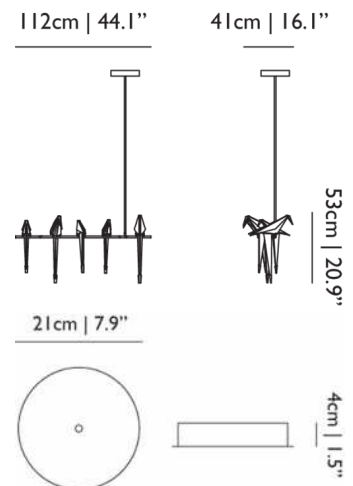

DIMMING & LIGHTING CONTROL

0-10V, 1-10V, Push / Pulse dim on Low

Voltage (SELV), Potentiometer