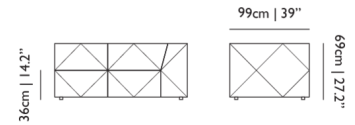

SEATING CAPACITY

2