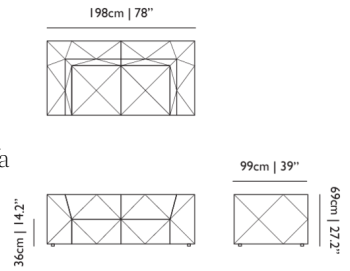

MATERIAL DESCRIPTION

Wooden frame, steel springs, foam.

ADDITIONAL

A modular sofa system that will befriend any interior. Design your own BFF Sofa and find out exact measurements with our configurator: <https://www.moooi.com/bff-sofa>