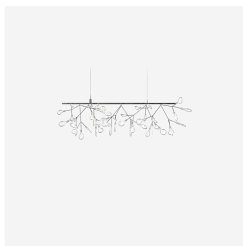

## Heracleum III Endless

BERTJAN POT | POWERED THROUGH ELECTROSANDWICH® BY MARCEL WANDERS, 2014

Heracleum III Endless, by Bertjan Pot, is a perpetual blossom of new branches that multiplies by the meter. Starting out as an experiment and inspired by its namesake flower, Heracleum III Endless know no bounds. Every Heracleum III Endless can be connected to each other, to make a suspended lighting design that goes on forever. Heracleum III Endless is a design not possible with normal wires. It's powered by Electrosandwich, a technique of coating conductive layers invented by Marcel Wanders studio. Heracleum III Endless comes in four colours and is compatible with our Wireless Wall Switch: quick and easy dimming that gives you full control over the light output.