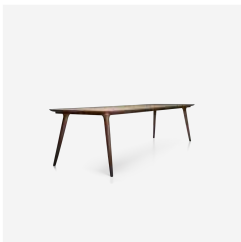

Zio Dining Table

MARCEL WANDERS, 2013

In most households the table is the central piece of the dining room, the heart around which families gather, entertain and relax. Many special memories revolve around its steady presence. With their graceful look and refined details, the Zio tables by Marcel Wanders bring a touch of style to any moment.

Model: **ZIO DINING TABLE 190**

Zio dining table 190 Cinnamon stained	8718282342382	€ 4.715	11W
Zio Dining Table 190, composition	8718282342337	€ 4.715	11W
Zio dining table 190 Black stained	8718282342351	€ 4.715	11W
Zio dining table 190 Grey stained	8718282342375	€ 4.715	11W
Zio dining table 190 Natural oil	8718282342344	€ 4.715	11W
Zio dining table 190 Wenge stained	8718282342368	€ 4.715	11W
Zio dining table 190 White wash stained	8718282342399	€ 4.715	11W

MATERIAL DESCRIPTION
Solid oak

OUTDOOR USE
No

THICKNESS TABLETOP
6cm | 2.4"

SEATS
4