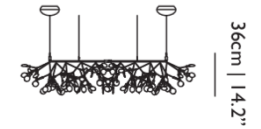

CANOPY

Pebble III Copper Coated, ABS; Pebble III Green Coated, ABS; Pebble III Nickel Coated, ABS; Pebble III White Coated, ABS

18.5cm | 7.3"