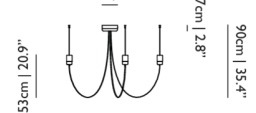

Gravity Chandelier

PAUL COCKSEGE, 2021

The Gravity Chandelier by Paul Cocksedge re-imagines the chandeliers of the past. Inspired by changing rigidity to elasticity. The Gravity Chandelier is the definition of a modern chandelier. At first glance, it doesn't reveal its flexibility and cleverness; It takes a second look to unravel its mystery. With its flexible arms, you define the chandelier's diameter and choose where the light travels, but the suspended elements create natural curves shaped by gravity.

The Gravity Chandelier comes in two sizes, after the number of arms, Gravity Chandelier 5 and Gravity Chandelier 7.

Model: 5

Gravity Chandelier 5

8718282361123

€ 1.469 In stock

MATERIAL DESCRIPTION

Facetted glass with powder coated steel light unit, ultra-thin suspension wire and braided flat cable

OUTDOOR USE

No

LIGHTSOURCE INCLUDED

Yes

INPUT VOLTAGE

120-250V

LAMPHOLDER

LED (Solid state)

CANOPY

Matching steel cylinder

CRI

89

DIMMING & LIGHTING CONTROL

DALI dt6, Push / Pulse dim on Line Voltage, Wireless Wall Switch, Mains / ELV dimming is not possible

ADDITIONAL

Compatible with our Wireless Wall Switch, for quick and easy dimming that gives you full control over the light output.

NUMBER OF LIGHTSOURCES

5

MAX POWER CONSUMPTION

18W

CABLE COLOUR

Black

COLOUR TEMPERATURE

2614 K

LIGHT OUTPUT

1025 lm

Ø127cm | 50.0"

19cm | 7.5"

Model: 7

Gravity Chandelier 7

8718282361147

€ 1.763 In stock

MATERIAL DESCRIPTION

Facetted glass with powder coated steel light unit, ultra-thin suspension wire and braided flat cable

OUTDOOR USE

No

LIGHTSOURCE INCLUDED

Yes

ADDITIONAL

Compatible with our Wireless Wall Switch, for quick and easy dimming that gives you full control over the light output.

NUMBER OF LIGHTSOURCES

7