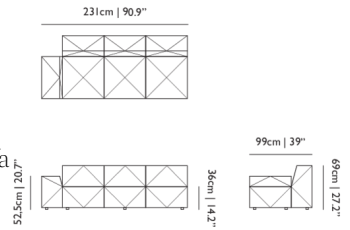

MATERIAL DESCRIPTION

Wooden frame, steel springs, foam.

ADDITIONAL

A modular sofa system that will befriend any interior. Design your own BFF Sofa and find out exact measurements with our configurator: <https://www.moooi.com/bff-sofa>