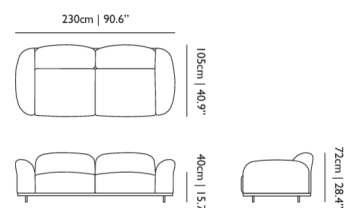

SEATING CAPACITY

3