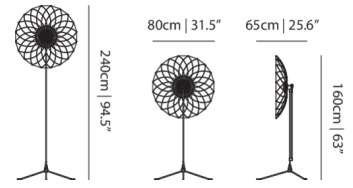

Model: **FILIGREE**
Filigree Floor Lamp

8718282299600

€ 2.424 In stock

MATERIAL DESCRIPTION

PP translucent, brass, stainless steel, aluminium

LIGHTSOURCE INCLUDED

Yes

INPUT VOLTAGE

220-240V

LAMPHOLDER

LED (Solid state)

CABLE LENGTH

300cm | 118.1"

COLOUR TEMPERATURE

2700 K

LIGHT OUTPUT

3346 lm

OUTDOOR USE

No

NUMBER OF LIGHTSOURCES

1

MAX POWER CONSUMPTION

40W

CABLE COLOUR

Transparent with tinned cores

SWITCH

Integrated rotary dimmer with on/off switch

CRI

80

DIMMING & LIGHTING CONTROL

Dimmer on power cord