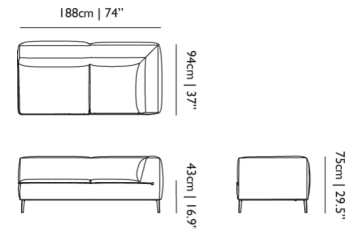

Model: DOUBLE NO ARM LEFT

SSG Double no arm left DE03 Cat I	PSSG-DE03I	€ 4.007	8W
SSG Double no arm left DE03 Cat II	PSSG-DE03II	€ 4.282	8W
SSG Double no arm left DE03 Cat III	PSSG-DE03III	€ 4.511	8W
SSG Double no arm left DE03 Cat IV	PSSG-DE03IV	€ 4.878	8W
SSG Double no arm left DE03 Cat V	PSSG-DE03V	€ 5.646	8W
SSG Double no arm left DE03 Cat LI	PSSG-DE03LI	€ 5.798	8W
SSG Double no arm left DE03 Cat LII	PSSG-DE03LII	€ 6.990	8W
SSG Double no arm left DE03 Cat LIII	PSSG-DE03LIII	€ 8.180	8W

MATERIAL DESCRIPTION

Steel frame, foam on elastic straps, polished aluminum feet

OUTDOOR USE

No

SEAT HEIGHT

43cm | 16.9"

SEAT WIDTH

158cm | 62.2"

HEIGHT ARMREST

75cm | 29.5"

SEATING CAPACITY

2

Model: DOUBLE NO ARM RIGHT

SSG Double no arm right DE02 Cat I	PSSG-DE02I	€ 4.007	8W
SSG Double no arm right DE02 Cat II	PSSG-DE02II	€ 4.282	8W
SSG Double no arm right DE02 Cat III	PSSG-DE02III	€ 4.511	8W
SSG Double no arm right DE02 Cat IV	PSSG-DE02IV	€ 4.878	8W
SSG Double no arm right DE02 Cat V	PSSG-DE02V	€ 5.646	8W
SSG Double no arm right DE02 Cat LI	PSSG-DE02LI	€ 5.798	8W
SSG Double no arm right DE02 Cat LII	PSSG-DE02LII	€ 6.990	8W
SSG Double no arm right DE02 Cat LIII	PSSG-DE02LIII	€ 8.180	8W

MATERIAL DESCRIPTION

Steel frame, foam on elastic straps, polished aluminum feet

OUTDOOR USE

No

SEAT HEIGHT

43cm | 16.9"

SEAT WIDTH

158cm | 62.2"

HEIGHT ARMREST

75cm | 29.5"