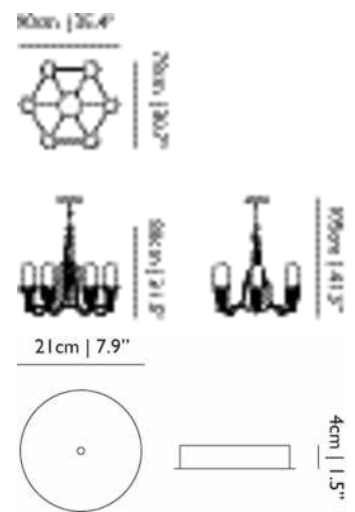

DIMMING & LIGHTING CONTROL

Mains, Trailing edge, Reverse phase