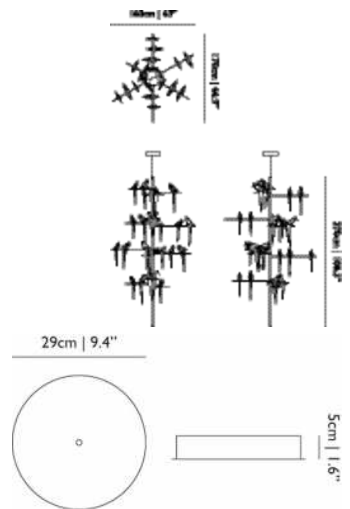

Model: **SUSPENSION POLES 50CM / 90"**

parts Perch Branch, suspension pole 50cm/19"

MO-PALI000028

€ 81 4W

MATERIAL DESCRIPTION

Steel and aluminium frame with polycarbonate (PC) and synthetic paper birds.

ADDITIONAL

Optional suspension poles for high ceilings

OUTDOOR USE

No

Perch Light Tree

UMUT YAMAC, 2016

What is more poetic and elegantly captivating than a bird perched on a branch, flirting, singing and celebrating life? We all recognize this image and steal a moment from our precious time to admire this triumph of nature and beauty.

Model: **PERCH LIGHT TREE**

Perch Light Tree dimmable 1-10V

8718282298184

€ 28.934 In stock

MATERIAL DESCRIPTION

Steel and aluminium frame with polycarbonate (PC) and synthetic paper birds.

OUTDOOR USE

No

LIGHTSOURCE INCLUDED

Yes

NUMBER OF LIGHTSOURCES

25

INPUT VOLTAGE

90-305V

MAX POWER CONSUMPTION

90W

LAMPHOLDER

LED (Solid state)

CABLE COLOUR

Black

CABLE LENGTH

1000cm | 393.7"

CANOPY

Matching steel cylinder

COLOUR TEMPERATURE

3000 K

CRI

80

LIGHT OUTPUT

2340 lm

DIMMING & LIGHTING CONTROL

0-10V, PWM, Potentiometer