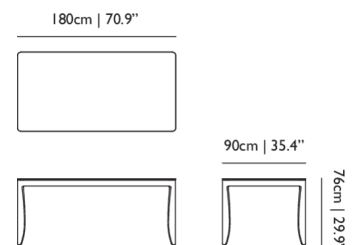

SEATS

6

Model: **240**

Monster Table 240 Black stained

8718282348193

€ 3.192 In stock

Monster Table 240 Cinnamon stained

8718282348209

€ 3.192 In stock