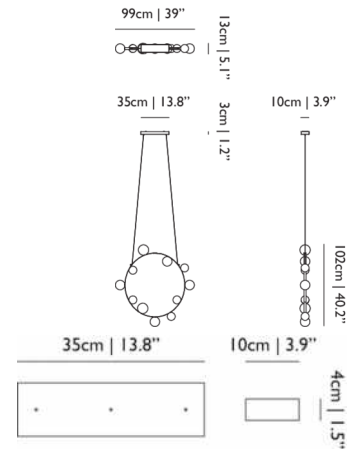

MATERIAL DESCRIPTION

Metal frame, polycarbonate light guides and glass bulbs

OUTDOOR USE

No

LIGHTSOURCE INCLUDED

Yes

NUMBER OF LIGHTSOURCES

11

INPUT VOLTAGE

220-240V

MAX POWER CONSUMPTION

20W

LAMPHOLDER

LED (Solid state)

CABLE COLOUR

Transparent with tinned cores

CABLE LENGTH

250cm | 98.4"

CANOPY

Matching metal rectangle

COLOUR TEMPERATURE

2700 K

CRI

93

LIGHT OUTPUT

530 lm

DIMMING & LIGHTING CONTROL

Mains, Trailing edge, Reverse phase

Model: 7

HUBBLE BUBBLE 7 FROSTED

Hubble Bubble 7 frame	8718282351261	€ 1.169	In stock
Hubble Bubble 7 Frosted Spheres complete	8718282351841	€ 389	In stock
		€ 1.558	

HUBBLE BUBBLE 7 OIL

Hubble Bubble 7 frame	8718282351261	€ 1.169	In stock
Hubble Bubble 7 Oil Spheres complete	8718282351834	€ 389	In stock
		€ 1.558	

MATERIAL DESCRIPTION

Metal frame, polycarbonate light guides and glass bulbs

OUTDOOR USE

No

LIGHTSOURCE INCLUDED

Yes

NUMBER OF LIGHTSOURCES

7

INPUT VOLTAGE

220-240V

MAX POWER CONSUMPTION

10W

LAMPHOLDER

LED (Solid state)

CABLE COLOUR

Transparent with tinned cores

CABLE LENGTH

250cm | 98.4"

CANOPY

Matching metal rectangle

COLOUR TEMPERATURE

2700 K

CRI

93

LIGHT OUTPUT

306 lm