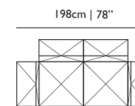

ADDITIONAL

A modular sofa system that will befriend any interior. Design your own BFF Sofa and find out exact measurements with our configurator: <https://www.moooi.com/bff-sofa>

OUTDOOR USE

No

SEAT HEIGHT

36cm | 14.2"

SEAT WIDTH

135cm | 53.1"

HEIGHT ARMREST

56cm | 22"