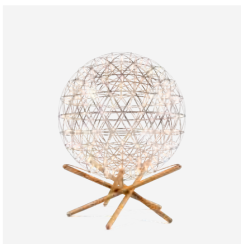

Raimond II Tensegrity

RAIMOND PUTS, 2014

The Raimond Tensegrity is a floor lamp made from elegant metal, complemented with the sturdy earthiness of wood.

Tensegrity is a term that was first described by Buckminster Fuller as an architectural term. It refers to the interconnected wooden structure that uses tension and pressure to keep its shape. The beauty of the Raimond Tensegrity lies not only in its contrasting materials, but also in the trigonometric harmony of both structures. Mathematical perfection times two.

Model: **RAIMOND II TENSEGRITY, R61**

Raimond II Tensegrity, R61

8718282359991

€ 3.482 In stock

MATERIAL DESCRIPTION

Stainless Steel Sphere (indoor use, not resistant to marine environments) with PMMA lenses, wooden legs and leather straps

OUTDOOR USE

No

LIGHTSOURCE INCLUDED

Yes

NUMBER OF LIGHTSOURCES

162

INPUT VOLTAGE

120-250V

MAX POWER CONSUMPTION

17W

LAMPHOLDER

LED (Solid state)

CABLE COLOUR

Transparent with tinned cores

CABLE LENGTH

500cm | 196.9"

SWITCH

In line dimmer switch integrated in power supply housing