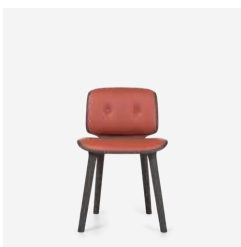

MATERIAL DESCRIPTION
Steel frame, foam.

OUTDOOR USE
No

56cm | 22.0"

SEAT HEIGHT
51cm | 20.1"

SEAT WIDTH
42cm | 16.5"

Model: **NAKED NO ARMS**

Monster Chair Naked Cat I	PMONSDINNI	€ 947	7W
Monster Chair Naked Cat II	PMONSDINNII	€ 1.019	7W
Monster Chair Naked Cat III	PMONSDINNIII	€ 1.080	7W
Monster Chair Naked Cat IV	PMONSDINNIV	€ 1.176	7W
Monster Chair Naked Cat V	PMONSDINNV	€ 1.383	7W
Monster Chair Naked Cat LI	PMONSDINNLI	€ 1.674	7W
Monster Chair Naked Cat LII	PMONSDINNLII	€ 2.116	7W
Monster Chair Naked Cat LIII	PMONSDINNLIII	€ 2.556	7W

MATERIAL DESCRIPTION
Steel frame, foam.

OUTDOOR USE
No

42cm | 16.5"

SEAT HEIGHT
51cm | 20.1"

SEAT WIDTH
42cm | 16.5"

Nut Dining Chair

MARCEL WANDERS, 2013

Sitting in the warm embrace of the Nut dining chair by will make you feel protected and as precious as the most beautiful pearl in the sea. The exquisite flavour of its design and the rich pattern of its textiles distinguish it from the mass.

Model: **NUT DINING CHAIR**

Nut Dining Justo, Muse, Cinnamon	8718282746166	€ 1.102	In stock
Nut Dining Cat I	PNUT-DINII	€ 1.030	10W
Nut Dining Cat II	PNUT-DINIII	€ 1.068	10W
Nut Dining Cat III	PNUT-DINIIII	€ 1.102	10W
Nut Dining Cat IV	PNUT-DINIV	€ 1.156	10W
Nut Dining Cat LI	PNUT-DINILI	€ 1.260	10W
Nut Dining Cat V	PNUT-DINIV	€ 1.269	10W
Nut Dining Cat LII	PNUT-DINILII	€ 1.395	10W
Nut Dining Cat LIII	PNUT-DINILIII	€ 1.576	10W