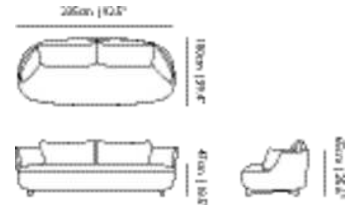

Model: **CANAPE SOFA**

Bart Canape Sofa Cat I	PBARTSOCAI	€ 5.814	10W
Bart Canape Sofa Cat II	PBARTSOCAII	€ 6.269	10W
Bart Canape Sofa Cat III	PBARTSOCAIII	€ 6.655	10W
Bart Canape Sofa Cat IV	PBARTSOCAIV	€ 7.268	10W
Bart Canape Sofa Cat V	PBARTSOCAV	€ 8.545	10W
Bart Canape Sofa Cat LI	PBARTSOCALI	€ 8.798	10W
Bart Canape Sofa Cat LII	PBARTSOCALII	€ 10.501	10W
Bart Canape Sofa Cat LIII	PBARTSOCALIII	€ 12.769	10W

MATERIAL DESCRIPTION

Wooden frame covered in foam and dacron, foam seat.

ADDITIONAL

Including pillows, produced with removable covers for seat

OUTDOOR USE

No

SEAT HEIGHT

47cm | 18.5"

SEAT WIDTH

222cm | 87.4"

HEIGHT ARMREST

65cm | 25.6"