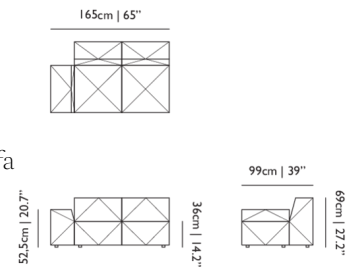

ADDITIONAL

A modular sofa system that will befriend any interior. Design your own BFF Sofa and find out exact measurements with our configurator: <https://www.moooi.com/bff-sofa>