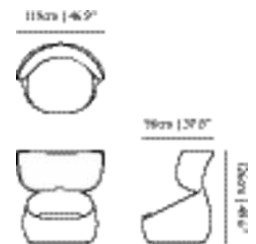

SEATING CAPACITY

1