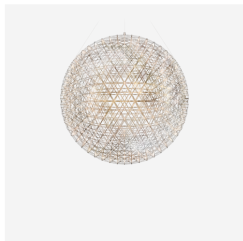

Raimond II R127-R163-R199

RAIMOND PUTS, 2009

The Raimond lights: perfect spheres of mathematical ingredients punctuated by tiny LED lights. Designer Raimond Puts was intrigued by the shape of the geodesic dome and with the mystery of prime numbers. It's no coincidence that the dimension of all Raimond lights resembles a prime number. The result of mathematical perfection that brings the starry night sky into your home.

Model: **RAIMOND II, R127**

Raimond II, R127 10 MTR CABLE

8718282359908

€ 15.852 In stock

MATERIAL DESCRIPTION

Stainless Steel Sphere (indoor use, not resistant to marine environments) with PMMA lenses

OUTDOOR USE

No

LIGHTSOURCE INCLUDED

Yes

INPUT VOLTAGE

120-250V

LAMPHOLDER

LED (Solid state)

CABLE LENGTH

1000cm | 393.7"

COLOUR TEMPERATURE

2500 K

NUMBER OF LIGHTSOURCES

492

MAX POWER CONSUMPTION

58W

CABLE COLOUR

Transparent with tinned cores

CANOPY

White metal rectangle

CRI

92