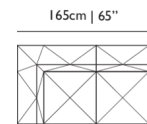

ADDITIONAL

A modular sofa system that will befriend any interior. Design your own BFF Sofa and find out exact measurements with our configurator: <https://www.mooodi.com/bff-sofa>

OUTDOOR USE

No

SEAT HEIGHT

36cm | 14.2"

HEIGHT ARMREST

69cm | 27.2"

SEAT WIDTH

135cm | 53.1"