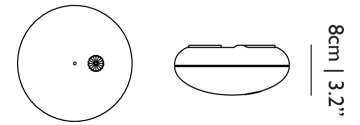

COLOUR TEMPERATURE

2600 K

CRI

91

LIGHT OUTPUT

2340 lm

DIMMING & LIGHTING CONTROL

DALI dt6, Push / Pulse dim on Line Voltage, Wireless Wall Switch, Mains / ELV dimming is not possible

Model: BIG

Heracleum III The Big O Big copper	8718282359571	€ 14.108	In stock
Heracleum III The Big O Big nickel	8718282359588	€ 14.108	In stock
Heracleum III The Big O Big green	8718282359328	€ 14.108	8W
Heracleum III The Big O Big white	8718282359335	€ 14.108	8W
Heracleum III The Big O Big copper, 10 MTR CABLE	8718282369907	€ 14.332	8W
Heracleum III The Big O Big green, 10 MTR CABLE	8718282369938	€ 14.332	8W
Heracleum III The Big O Big nickel, 10 MTR CABLE	8718282369914	€ 14.332	8W
Heracleum III The Big O Big white, 10 MTR CABLE	8718282369921	€ 14.332	8W