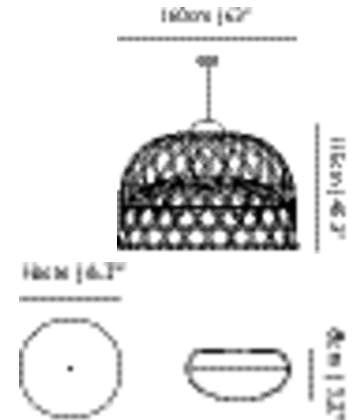

Model: **LARGE**

Emperor, L suspended, black

8718282299884

€ 6.844 6W

Emperor, L suspended, red

8718282299907

€ 6.844 6W

MATERIAL DESCRIPTION

Bamboo rattan cage shade, glass diffuser

OUTDOOR USE

No

NUMBER OF LIGHTSOURCES

4

INPUT VOLTAGE

220-240V

MAX POWER CONSUMPTION

36W

LAMPHOLDER

2G11

CABLE COLOUR

Black textile

CABLE LENGTH

400cm | 157.5"

CANOPY

Pebble II Black, ABS

DIMMING & LIGHTING CONTROL

DALI dt6