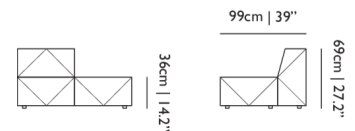

SEATING CAPACITY

2

Model: DOUBLE ELEMENT DE09 NO ARMREST

BFF Double element DE09 no armrest Cat I	PBFF-DE09I	€ 2.953	9W
BFF Double element DE09 no armrest Cat II	PBFF-DE09II	€ 3.113	9W
BFF Double element DE09 no armrest Cat III	PBFF-DE09III	€ 3.245	9W
BFF Double element DE09 no armrest Cat IV	PBFF-DE09IV	€ 3.458	9W
BFF Double element DE09 no armrest Cat LI	PBFF-DE09LI	€ 3.826	9W
BFF Double element DE09 no armrest Cat V	PBFF-DE09V	€ 3.904	9W
BFF Double element DE09 no armrest Cat LII	PBFF-DE09LII	€ 4.192	9W
BFF Double element DE09 no armrest Cat LIII	PBFF-DE09LIII	€ 5.045	9W