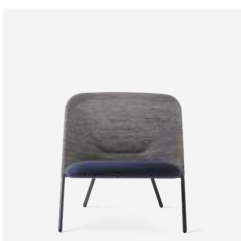

Shift Lounge Chair

JONAS FORSMAN, 2014

When folded, the chair is flat to facilitate shipping and storing, yet once unfolded it acquires a rounded, three-dimensional shape thanks to its comfy outfit, with a soft knitted backrest and padded seat. The Shift Launch Chair fits & shifts comfortably in any space, from a small metropolitan apartment to a villa.