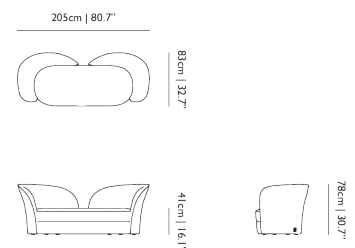

**HEIGHT ARMREST**

78cm | 30.7"

**SEATING CAPACITY**

2