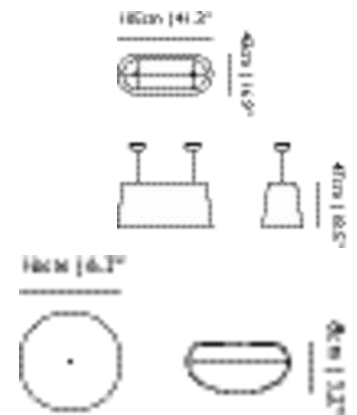

DIMMING & LIGHTING CONTROL

Mains dimmable with compatible light source