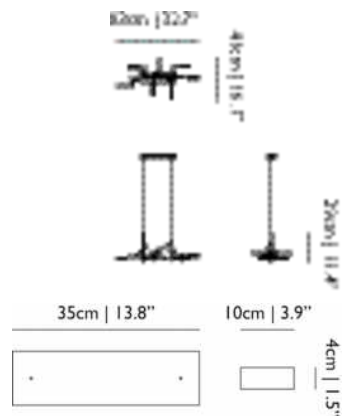

DIMMING & LIGHTING CONTROL

Mains, Trailing edge, Reverse phase