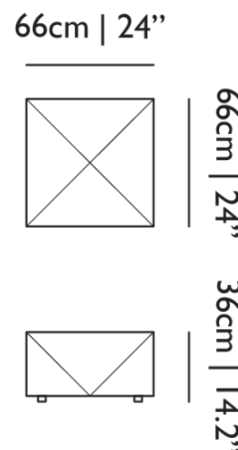

OUTDOOR USE

No