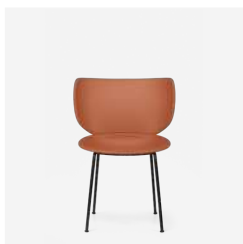

Hana Chairs Un-Upholstered Set of 2 *New*

SIMONE BONANNI, 2023

The un-upholstered Hana Chair by Simone Bonanni, sold in sets of 2, combines timeless comfort and unparalleled distinction. Inspired by the unfurling of a flower, its unique design captivates with organic shapes, curved lines, and a petal-like backrest. Versatile and customisable, the Hana Chair effortlessly blends into your home. The chair is available in six different colours but can also be upholstered to fit your style. Personalise further by choosing the stackable or non-stackable metal base in chrome or matte black. The Hana Chair is designed to last. The encompassing backrest provides you with support and flexibility, prioritising comfort without compromising on aesthetics. The un-upholstered Hana Chair is sold in sets of 2 identical configured chairs.

Model: **NON-STACKABLE BLACK LEGS**

Felt Glides for Hana Chair (4 pcs per pack)	8718282382654	€ 21	In stock
Hana Chair Un-Upholstered Black Non-Stackable Black Legs 2pcs/box	8718282380278	€ 503	In stock
Hana Chair Un-Upholstered Concrete Grey Non-Stackable Black Legs 2pcs/box	8718282380315	€ 503	In stock
Hana Chair Un-Upholstered Dusty Pink Non-Stackable Black Legs 2pcs/box	8718282380353	€ 503	In stock
Hana Chair Un-Upholstered Oyster White Non-Stackable Black Legs 2pcs/box	8718282380391	€ 503	In stock
Hana Chair Un-Upholstered Terracotta Non-Stackable Black Legs 2pcs/box	8718282380438	€ 503	In stock
Hana Chair Un-Upholstered White Non-Stackable Black Legs 2pcs/box	8718282380476	€ 503	In stock

MATERIAL DESCRIPTION

PPGF and Steel