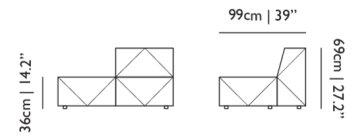

MATERIAL DESCRIPTION

Wooden frame, steel springs, foam.

ADDITIONAL

A modular sofa system that will befriend any interior. Design your own BFF Sofa and find out exact measurements with our configurator: <https://www.mooodi.com/bff-sofa>

OUTDOOR USE

No

SEAT HEIGHT

36cm | 14.2"

SEAT WIDTH

135cm | 53.1"

SEATING CAPACITY

2

Model: DOUBLE ELEMENT DE08 DORMEUSE

BFF Double element DE08 Dormeuse, Right Cat I	PBFF-DE08I	€ 2.399	9W
BFF Double element DE08 Dormeuse, Right Cat II	PBFF-DE08II	€ 2.531	9W
BFF Double element DE08 Dormeuse, Right Cat III	PBFF-DE08III	€ 2.641	9W
BFF Double element DE08 Dormeuse, Right Cat IV	PBFF-DE08IV	€ 2.818	9W
BFF Double element DE08 Dormeuse, Right Cat LI	PBFF-DE08LI	€ 3.136	9W
BFF Double element DE08 Dormeuse, Right Cat V	PBFF-DE08V	€ 3.186	9W
BFF Double element DE08 Dormeuse, Right Cat LII	PBFF-DE08LII	€ 3.461	9W
BFF Double element DE08 Dormeuse, Right Cat LIII	PBFF-DE08LIII	€ 4.160	9W

MATERIAL DESCRIPTION

Wooden frame, steel springs, foam.

ADDITIONAL

A modular sofa system that will befriend any interior. Design your own BFF Sofa and find out exact measurements with our configurator: <https://www.mooodi.com/bff-sofa>

OUTDOOR USE

No

SEAT HEIGHT

36cm | 14.2"

SEAT WIDTH

135cm | 53.1"