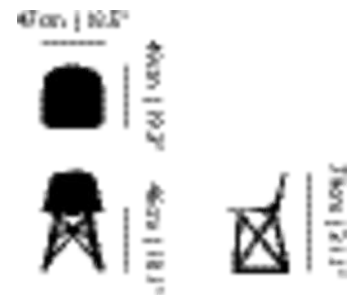

Model: **CARBON CHAIR**

Carbon Chair

8718282340180

€ 903 In stock

MATERIAL DESCRIPTION
Carbon fiber with epoxy resin.

OUTDOOR USE
Yes

SEAT HEIGHT
46cm | 18.1"

SEAT WIDTH
43cm | 16.9"