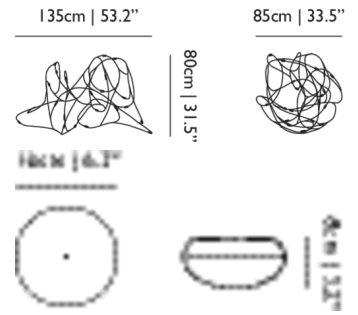

Model: 21

Flock of Light 21 10 MTR Cable Set
Flock of Light 21

8718282355139
8718282355108

€ 108 In stock
€ 1.242 In stock

MATERIAL DESCRIPTION

bronze wires, brass cups with semi-transparent polycarbonate diffusers

OUTDOOR USE

No

LIGHTSOURCE INCLUDED

Yes

NUMBER OF LIGHTSOURCES

21

INPUT VOLTAGE

220-240V

MAX POWER CONSUMPTION

23W

LAMPHOLDER

LED (Solid state)

CABLE COLOUR

Transparent with tinned cores

CABLE LENGTH

250cm | 98.4"

CANOPY

Pebble II White, ABS

COLOUR TEMPERATURE

2500 K

CRI

91

LIGHT OUTPUT

2308 lm

DIMMING & LIGHTING CONTROL

Mains, Trailing edge, Reverse phase