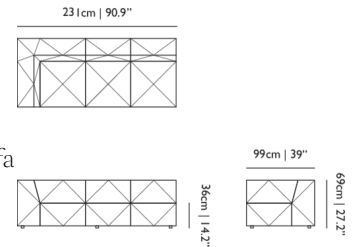

MATERIAL DESCRIPTION

Wooden frame, steel springs, foam.

ADDITIONAL

A modular sofa system that will befriend any interior. Design your own BFF Sofa and find out exact measurements with our configurator: <https://www.moooi.com/bff-sofa>