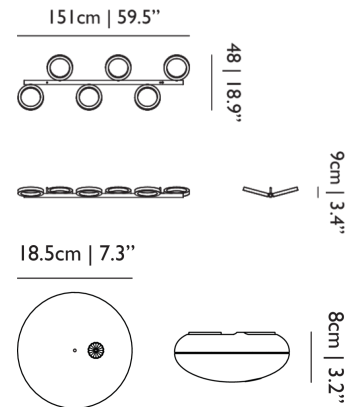

Model: **PALLANA LIGHT 6**

Pallana 10 MTR Cable and Wire Set CE/UL

8718282377445

€ 92 In stock

Pallana Light 6 Pebble

8718282377407

€ 2.975 In stock

Pallana Light 6 Slate

8718282377414

€ 2.975 In stock

MATERIAL DESCRIPTION

Metal tube with knitted fabric sleeve,
powdercoated aluminium rings & plastic
diffusers.

OUTDOOR USE

No

NUMBER OF LIGHTSOURCES

6

INPUT VOLTAGE

120-250V

MAX POWER CONSUMPTION

58W

CABLE COLOUR

Transparent with tinned cores

CABLE LENGTH

1000cm | 393.7"; 250cm | 98.4"

SWITCH

No

CANOPY

Pebble III in matching colour

COLOUR TEMPERATURE

3000 K

CRI

93

LIGHT OUTPUT

3800 lm

DIMMING & LIGHTING CONTROL

DALI dt6, Push / Pulse dim on Line Voltage,
Wireless Wall Switch, Mains / ELV dimming is
not possible, Dim to Warm