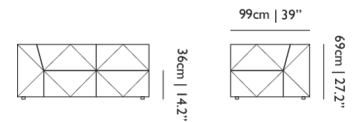

SEATING CAPACITY

2

Model: DOUBLE ELEMENT DE07 DORMEUSE

BFF Double element DE07 Dormeuse, Left Cat I	PBFF-DE07I	€ 2.399	9W
BFF Double element DE07 Dormeuse, Left Cat II	PBFF-DE07II	€ 2.531	9W
BFF Double element DE07 Dormeuse, Left Cat III	PBFF-DE07III	€ 2.641	9W
BFF Double element DE07 Dormeuse, Left Cat IV	PBFF-DE07IV	€ 2.818	9W
BFF Double element DE07 Dormeuse, Left Cat LI	PBFF-DE07LI	€ 3.136	9W
BFF Double element DE07 Dormeuse, Left Cat V	PBFF-DE07V	€ 3.186	9W
BFF Double element DE07 Dormeuse, Left Cat LII	PBFF-DE07LII	€ 3.461	9W
BFF Double element DE07 Dormeuse, Left Cat LIII	PBFF-DE07LIII	€ 4.160	9W