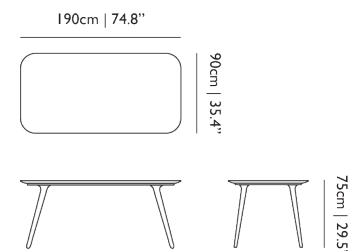

MATERIAL DESCRIPTION
Solid oak legs and veneer top

OUTDOOR USE
No

THICKNESS TABLETOP
9cm | 3.5"

SEATS
8

Model: **280**

Monster Table 280 Black stained	8718282348223	€ 3.606	11W
Monster Table 280 Cinnamon stained	8718282348254	€ 3.606	11W
Monster Table 280 Grey stained	8718282348247	€ 3.606	11W
Monster Table 280 Natural Oil	8718282348216	€ 3.606	11W
Monster Table 280 Wenge stained	8718282348230	€ 3.606	11W
Monster Table 280 White wash stained	8718282348261	€ 3.606	11W

MATERIAL DESCRIPTION
Solid oak legs and veneer top

OUTDOOR USE
No

THICKNESS TABLETOP
9cm | 3.5"

SEATS
10

Zio Dining Table

MARCEL WANDERS, 2013

In most households the table is the central piece of the dining room, the heart around which families gather, entertain and relax. Many special memories revolve around its steady presence. With their graceful look and refined details, the Zio tables by Marcel Wanders bring a touch of style to any moment.

Model: **ZIO DINING TABLE 190**

Zio dining table 190 Cinnamon stained	8718282342382	€ 4.715	11W
Zio Dining Table 190, composition	8718282342337	€ 4.715	11W
Zio dining table 190 Black stained	8718282342351	€ 4.715	11W
Zio dining table 190 Grey stained	8718282342375	€ 4.715	11W
Zio dining table 190 Natural oil	8718282342344	€ 4.715	11W
Zio dining table 190 Wenge stained	8718282342368	€ 4.715	11W
Zio dining table 190 White wash stained	8718282342399	€ 4.715	11W

MATERIAL DESCRIPTION
Solid oak

OUTDOOR USE
No

THICKNESS TABLETOP
6cm | 2.4"

SEATS
4