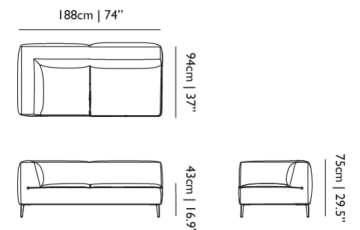

SEATING CAPACITY

2

Model: DOUBLE SEAT

SSG Double Seat DE01 Cat I	PSSG-DE01I	€ 4.121	8W
SSG Double Seat DE01 Cat II	PSSG-DE01II	€ 4.426	8W
SSG Double Seat DE01 Cat III	PSSG-DE01III	€ 4.685	8W
SSG Double Seat DE01 Cat IV	PSSG-DE01IV	€ 5.095	8W
SSG Double Seat DE01 Cat V	PSSG-DE01V	€ 5.956	8W
SSG Double Seat DE01 Cat LI	PSSG-DE01LI	€ 6.125	8W
SSG Double Seat DE01 Cat LII	PSSG-DE01LII	€ 7.460	8W
SSG Double Seat DE01 Cat LIII	PSSG-DE01LIII	€ 8.794	8W