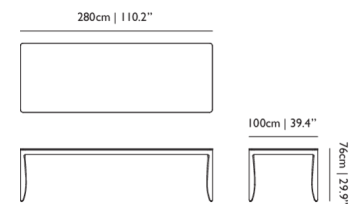

Model: **280**

Monster Table 280 Black stained	8718282348223	€ 3.606	11W
Monster Table 280 Cinnamon stained	8718282348254	€ 3.606	11W
Monster Table 280 Grey stained	8718282348247	€ 3.606	11W
Monster Table 280 Natural Oil	8718282348216	€ 3.606	11W
Monster Table 280 Wenge stained	8718282348230	€ 3.606	11W
Monster Table 280 White wash stained	8718282348261	€ 3.606	11W

MATERIAL DESCRIPTION
Solid oak legs and veneer top

OUTDOOR USE
No

THICKNESS TABLETOP
9cm | 3.5"

SEATS
10