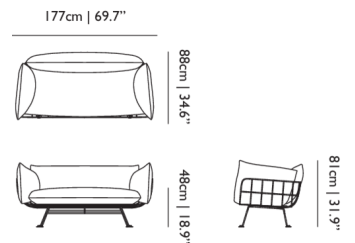

**ADDITIONAL**

Nest Chair pillows are connected by zippers. All covers can be removed for cleaning.

**SEAT WIDTH**

122cm | 48"

**SEATING CAPACITY**

2