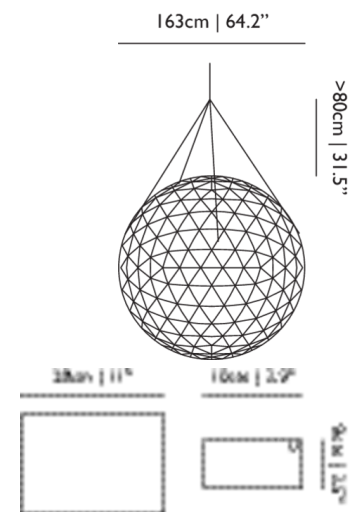

Model: **RAIMOND II, R163**

Raimond II, R163 10 MTR CABLE

8718282359915

€ 25.804 In stock

MATERIAL DESCRIPTION
Stainless Steel Sphere (indoor use, not resistant to marine environments) with PMMA lenses

LIGHTSOURCE INCLUDED
Yes

INPUT VOLTAGE
120-250V

LAMPHOLDER
LED (Solid state)

CABLE LENGTH
1000cm | 393.7"

COLOUR TEMPERATURE
2500 K

LIGHT OUTPUT
5596 lm

OUTDOOR USE
No

NUMBER OF LIGHTSOURCES
812

MAX POWER CONSUMPTION
81W

CABLE COLOUR
Transparent with tinned cores

CANOPY
White metal rectangle

CRI
92

DIMMING & LIGHTING CONTROL
DALI dt6, Mains / ELV dimming is not possible