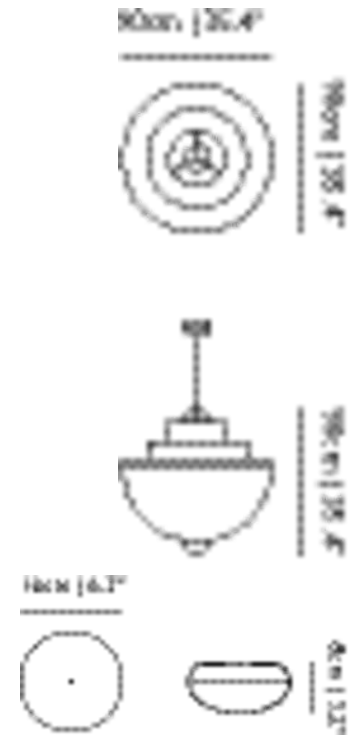

**CABLE LENGTH**  
250cm | 98.4"

**CANOPY**  
Brushed steel pebble

**COLOUR TEMPERATURE**  
2700 K

**CRI**  
84

**LIGHT OUTPUT**  
388 lm

**DIMMING & LIGHTING CONTROL**  
Mains, Trailing edge, Reverse phase