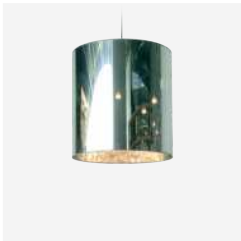

MATERIAL DESCRIPTION
Steel

ADDITIONAL
Additional 10M Cable to be ordered together with a fixture.

OUTDOOR USE
No

CABLE LENGTH
1000cm | 393.7"

Light Shade Shade

JURGEN BEY, 1999

Light Shade Shade is a one way mirror that reflects its environment as well as concealing the chandelier within. When the light is turned on, the 'Light Shade Shade' reveals its unforeseen identity and projects the former beauty that lies within.

Model: **LIGHT SHADE SHADE 47**

LIGHT SHADE SHADE LIGHT SHADE SHADE 47

Light Shade Shade, Chandelier 47	8718282347493	€ 678	14W
Light Shade Shade, Shade 47	8718282347509	€ 819	6W
complete		€ 1.497	

MATERIAL DESCRIPTION
Semi-transparent mirror film shade, metal frame structure

OUTDOOR USE
No

NUMBER OF LIGHTSOURCES
3

INPUT VOLTAGE
220-240V

MAX POWER CONSUMPTION
60W

LAMPHOLDER
E27

CABLE COLOUR
Black

CABLE LENGTH
400cm | 157.5"

CANOPY
Plastic Canopy

DIMMING & LIGHTING CONTROL
Mains dimmable with compatible light source

47cm | 18.5"

82cm | 32.3"

Model: **LIGHT SHADE SHADE 70**

LIGHT SHADE SHADE LIGHT SHADE SHADE 70

Light Shade Shade, Shade 70	8718282347516	€ 1.067	6W
Light Shade Shade, Chandelier 70	8718282347479	€ 885	14W
complete		€ 1.952