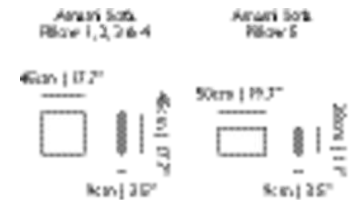

Amami Pillows

LORENZA BOZZOLI, 2016

Matching Amami Pillows are super cozy and a joy to the eye, making it simply irresistible to pamper you and your guests.

Model: SET OF 5 PILLOWS

Amami Pillows, set of 5, Red/Blue	8718282343563	€ 1.208	10W
Amami Pillows, set of 5, Red/Dark Grey	8718282343570	€ 1.208	10W
Amami Pillows, set of 5, Red/Light Grey	8718282343587	€ 1.208	10W

ADDITIONAL

Pillow set of 4 red/cayenne pillows (1,2,3,4) and one (5) matching with sofa colour.

OUTDOOR USE

No

Cloud Pillow

MARCEL WANDERS, 2012

Have you ever wished that you could fall into the softness of a white cloud that looks like cotton candy?

Model: CLOUD PILLOW 35X35

Cloud Pillow 35x35 Cat I	PPILLRO02I	€ 230	10W
Cloud Pillow 35x35 Cat II	PPILLRO02II	€ 255	10W
Cloud Pillow 35x35 Cat III	PPILLRO02III	€ 277	10W
Cloud Pillow 35x35 Cat IV	PPILLRO02IV	€ 311	10W
Cloud Pillow 35x35 Cat V	PPILLRO02V	€ 382	10W
Cloud Pillow 35x35 Cat LI	PPILLRO02LI	€ 386	10W
Cloud Pillow 35x35 Cat LII	PPILLRO02LII	€ 491	10W
Cloud Pillow 35x35 Cat LIII	PPILLRO02LIII	€ 597	10W

OUTDOOR USE

No