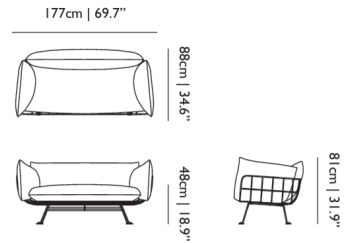

MATERIAL DESCRIPTION

KTL and powdercoated steel frame (suitable for outdoor use), mixed foam, feather & fiber flock filling.

OUTDOOR USE

Yes

SEAT HEIGHT

48cm | 18.9"

HEIGHT ARMREST

81cm | 31.9"

ADDITIONAL

Nest Sofa consists of a Frame and a

SEAT WIDTH

122cm | 48"

SEATING CAPACITY

2

Model: NEST SOFA CUSHIONS

Nest Sofa Cat LII

PNESTSOFALII

€ 5.473 10W

MATERIAL DESCRIPTION

Upholstered

OUTDOOR USE

Yes

SEAT HEIGHT

48cm | 18.9"

HEIGHT ARMREST

81cm | 31.9"

ADDITIONAL

Nest Chair pillows are connected by zippers. All covers can be removed for cleaning.

SEAT WIDTH

122cm | 48"