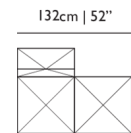

ADDITIONAL

A modular sofa system that will befriend any interior. Design your own BFF Sofa and find out exact measurements with our configurator: <https://www.mooodi.com/bff-sofa>

OUTDOOR USE

No

SEAT HEIGHT

36cm | 14.2"

SEAT WIDTH

135cm | 53.1"