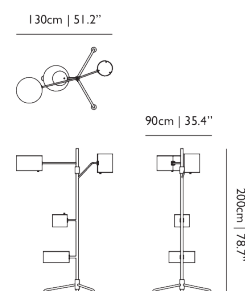

MATERIAL DESCRIPTION

Aluminium frame with structured matt powdercoating.

OUTDOOR USE

No

LIGHTSOURCE INCLUDED

Yes

NUMBER OF LIGHTSOURCES

3

INPUT VOLTAGE

180-240V

MAX POWER CONSUMPTION

40W

LAMPHOLDER

LED (Solid state)

CABLE COLOUR

Black

CABLE LENGTH

300cm | 118.1"

SWITCH

In line on/off switch

COLOUR TEMPERATURE

2700 K

CRI

80

LIGHT OUTPUT

1200 lm

DIMMING & LIGHTING CONTROL

Integrated dimmer