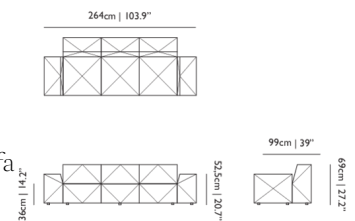

ADDITIONAL

A modular sofa system that will befriend any interior. Design your own BFF Sofa and find out exact measurements with our configurator: <https://www.moooi.com/bff-sofa>