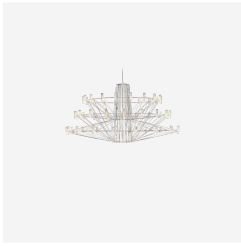

# Coppélia Suspended

ARIHIRO MIYAKE, 2015

Coppélia comes to life in a whirl of flowing motion and sparkling light. With a graceful sense of wonder, a beautiful mechanical doll appears to magically come to life in the famous ballet Coppélia. In the performance the ballerina traces, with sinuous movements, a delicate after-image in the air, which inspires the fluid motion in the design of Miyake's Coppélia Suspended Lamp. The graceful dance, staged by the three-dimensionally crossed wire structure, leads the spectator to dozens of glowing LED lights, which define the contour and the magical glow of Miyake's interpretation of a classic chandelier.