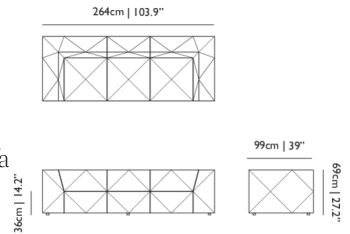

MATERIAL DESCRIPTION

Wooden frame, steel springs, foam.

ADDITIONAL

A modular sofa system that will befriend any interior. Design your own BFF Sofa and find out exact measurements with our configurator: <https://www.moooi.com/bff-sofa>