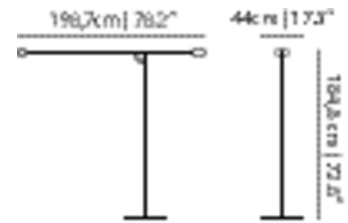

DIMMING & LIGHTING CONTROL

Dimmer on power cord