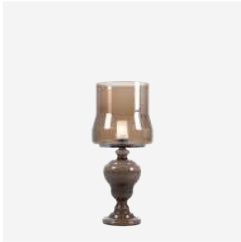

Kaipo TOO

EDWARD VAN VLIET, 2019

The Kaipo TOO, designed by Edward van Vliet, radiates unity throughout its hand formed Venetian glass. It is the successor of the first Kaipo design, dating back to 2001. The lighting object still sports the classic shape of the archetypical lamp base.

Model: KAIPO TOO

Kaipo TOO, Pewter

8718282339511

€ 2.179 In stock

Kaipo TOO, Sepia

8718282339542

€ 2.179 In stock

MATERIAL DESCRIPTION

Hand blown glass, metal frame.

OUTDOOR USE

No

29 cm | 11.4"

LIGHTSOURCE INCLUDED

Yes

NUMBER OF LIGHTSOURCES

1

INPUT VOLTAGE

220-240V

MAX POWER CONSUMPTION

150W

LAMPHOLDER

G9