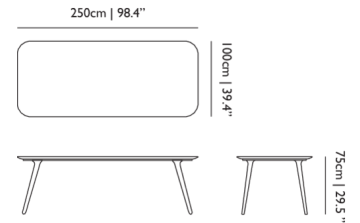

Model: ZIO DINING TABLE 250

Zio dining table 250 Cinnamon stained	8718282342450	€ 5.500	In stock
Zio Dining Table 250, composition	8718282342405	€ 5.500	11W
Zio dining table 250 Black stained	8718282342429	€ 5.500	11W
Zio dining table 250 Grey stained	8718282342443	€ 5.500	11W
Zio dining table 250 Natural oil	8718282342412	€ 5.500	11W
Zio dining table 250 Wenge stained	8718282342436	€ 5.500	11W
Zio dining table 250 White wash stained	8718282342467	€ 5.500	11W

MATERIAL DESCRIPTION

Solid oak

OUTDOOR USE

No

THICKNESS TABLETOP

6cm | 2.4"

SEATS

6