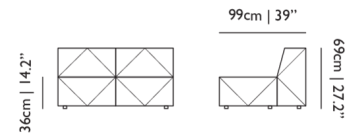

MATERIAL DESCRIPTION

Wooden frame, steel springs, foam.

ADDITIONAL

A modular sofa system that will befriend any interior. Design your own BFF Sofa and find out exact measurements with our configurator: <https://www.moooi.com/bff-sofa>

OUTDOOR USE

No

SEAT HEIGHT

36cm | 14.2"

SEAT WIDTH

135cm | 53.1"

SEATING CAPACITY

2

Model: DOUBLE SEATER DE01 LOW

BFF Double Seater DE01 Low Cat I	PBFF-DE01I	€ 3.952	9W
BFF Double Seater DE01 Low Cat II	PBFF-DE01II	€ 4.188	9W
BFF Double Seater DE01 Low Cat III	PBFF-DE01III	€ 4.390	9W
BFF Double Seater DE01 Low Cat IV	PBFF-DE01IV	€ 4.708	9W
BFF Double Seater DE01 Low Cat LI	PBFF-DE01LI	€ 5.131	9W
BFF Double Seater DE01 Low Cat V	PBFF-DE01V	€ 5.372	9W
BFF Double Seater DE01 Low Cat LII	PBFF-DE01LII	€ 5.680	9W
BFF Double Seater DE01 Low Cat LIII	PBFF-DE01LIII	€ 6.829	9W

MATERIAL DESCRIPTION

Wooden frame, steel springs, foam.

ADDITIONAL

A modular sofa system that will befriend any interior. Design your own BFF Sofa and find out exact measurements with our configurator: <https://www.moooi.com/bff-sofa>

OUTDOOR USE

No

SEAT HEIGHT

36cm | 14.2"

SEAT WIDTH

135cm | 53.1"

HEIGHT ARMREST

56cm | 22"