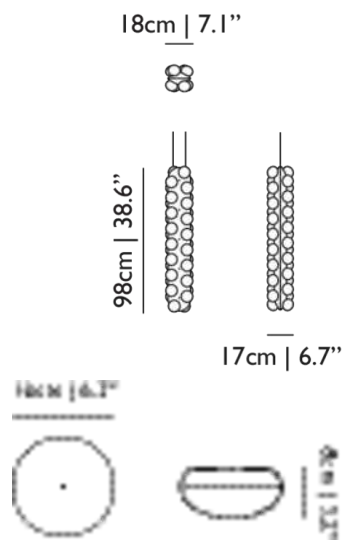

DIMMING & LIGHTING CONTROL

Mains, Trailing edge, Reverse phase

Model: ROUND DOUBLE

Prop light, Round Double 2000K

8718282294155

€ 5.018 In stock

Prop light, Round Double 2700K

8718282294162

€ 5.018 In stock