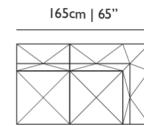

MATERIAL DESCRIPTION

Wooden frame, steel springs, foam.

ADDITIONAL

A modular sofa system that will befriend any interior. Design your own BFF Sofa and find out exact measurements with our configurator: <https://www.mooodi.com/bff-sofa>

OUTDOOR USE

No

SEAT HEIGHT

36cm | 14.2"

HEIGHT ARMREST

69cm | 27.2"

SEAT WIDTH

135cm | 53.1"