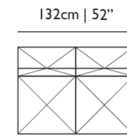

MATERIAL DESCRIPTION

Wooden frame, steel springs, foam.

ADDITIONAL

A modular sofa system that will befriend any interior. Design your own BFF Sofa and find out exact measurements with our configurator: <https://www.moooi.com/bff-sofa>

OUTDOOR USE

No

SEAT HEIGHT

36cm | 14.2"

SEAT WIDTH

135cm | 53.1"