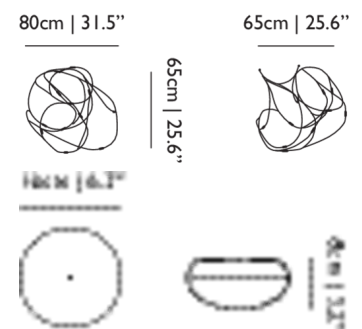

DIMMING & LIGHTING CONTROL

Mains, Trailing edge, Reverse phase