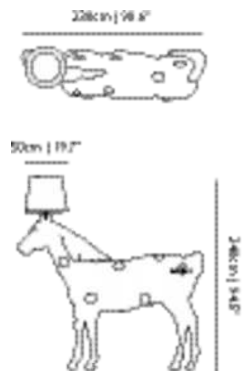

**CABLE LENGTH**

400cm | 157.5"

**SWITCH**

In line on/off switch