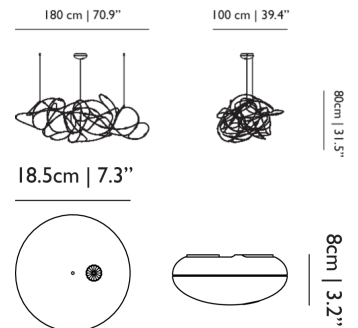

DIMMING & LIGHTING CONTROL

Wireless Wall Switch, DALI dt6, Push / Pulse dim on Line Voltage, Mains / ELV dimming is not possible