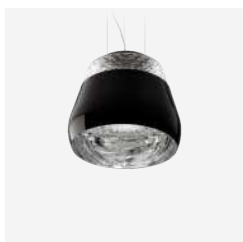

## Valentine Suspended

MARCEL WANDERS, 2011

Love at first sight! A magic mirror and the power of crystals transform a simple shell into an endless light bouquet of flowers.

*Model:* **LARGE**

Valentine, chrome	8718282347660	€ 1.813	In stock
Valentine, gold	8718282347738	€ 1.904	In stock
Valentine, black	8718282347608	€ 2.067	In stock