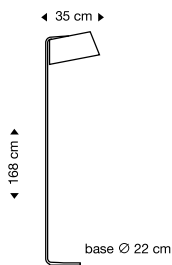

Petite 4610
Floor lamp

birch
white
black
915 €

walnut
950 €

incl. light source
Standard cable length: 240 cm

Petite 4620
Table lamp

birch
white
black
880 €

walnut
925 €

incl. light source
Standard cable length: 200 cm

walnut
930 €

incl. light source
Standard cable length: 180 cm
With a longer cable at extra cost.

Kontro 6000
Pendant lamp

birch
white
black
900 €

walnut
950 €

Incl. light source
Standard cable length: 150 cm
With a longer cable at extra cost.

Owalo 7000
Pendant lamp

birch
white
black
1350 €

walnut
1395 €

incl. light source
Standard cable length: 220 cm
With a longer cable at extra cost.

Owalo 7010
Floor lamp

birch
white
black
1090 €

walnut
1110 €

incl. light source
Standard cable length: 310 cm

Owalo 7020
Table lamp

birch
white
black
920 €

walnut
935 €

incl. light source
Standard cable length: 300 cm

Owalo 7030
Wall lamp

birch
white
black
1045 €

walnut
1055 €