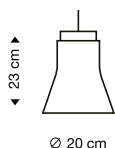

Incl. light source
Standard cable length: 150 cm
With a longer cable at extra cost.

Octo Small 4241
Pendant lamp

birch
white
black
860 €

walnut
910 €

Incl. light source
Standard cable length: 150 cm
With a longer cable at extra cost.

Victo 4250
Pendant lamp

birch
white
black
910 €

walnut
960 €

Incl. light source
Standard cable length: 150 cm
With a longer cable at extra cost.

Victo Small 4251
Pendant lamp

birch
white
black
785 €

walnut
835 €

Incl. light source
Standard cable length: 150 cm
With a longer cable at extra cost.

Petite 4600
Pendant lamp

birch
white
black
605 €

walnut
640 €

incl. light source
Standard cable length: 175 cm
With a longer cable at extra cost.