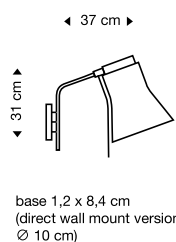

Incl. light source
Standard cable length: 150 cm
With a longer cable at extra cost.

Petite 4600
Pendant lamp

birch
white
black
605 €

walnut
640 €

incl. light source
Standard cable length: 175 cm
With a longer cable at extra cost.

Petite 4610
Floor lamp

birch
white
black
915 €

walnut
950 €

incl. light source
Standard cable length: 240 cm

Petite 4620
Table lamp

birch
white
black
880 €

walnut
925 €

incl. light source
Standard cable length: 200 cm