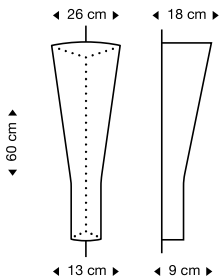

Secto 4230
Wall lamp

birch
white
black
465 €

walnut
515 €

Incl. light source
Standard cable length: 240 cm
Also available with direct wall mounting.

Secto Small 4231
Wall lamp

birch
white
black
465 €

walnut
515 €

Incl. light source
Standard cable length: 240 cm
Also available with direct wall mounting.

Secto 4236
Corner lamp

birch
white
black
480 €

walnut
530 €

Incl. light source
Standard cable length: 240 cm
Also available with direct wall mounting.