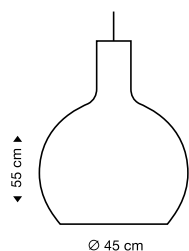

Incl. light source
Standard cable length: 240 cm
Also available with direct wall mounting.

Secto 4236
Corner lamp

birch
white
black
480 €

walnut
530 €

Incl. light source
Standard cable length: 240 cm
Also available with direct wall mounting.

Secto Small 4237
Corner lamp

birch
white
black
480 €

walnut
530 €

Incl. light source
Standard cable length: 240 cm
Also available with direct wall mounting.

Octo 4240
Pendant lamp

birch
white
black
950 €

walnut
1000 €

Incl. light source
Standard cable length: 150 cm
With a longer cable at extra cost.

Octo Small 4241
Pendant lamp

birch
white
black
860 €

walnut
910 €

Incl. light source
Standard cable length: 150 cm
With a longer cable at extra cost.