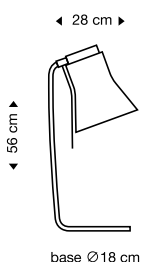

Incl. light source
Standard cable length: 240 cm
Also available with direct wall mounting.

Secto 4236
Corner lamp

birch
white
black
480 €

walnut
530 €

Incl. light source
Standard cable length: 240 cm
Also available with direct wall mounting.

Incl. light source
Standard cable length: 150 cm
With a longer cable at extra cost.

Petite 4600
Pendant lamp

birch
white
black
605 €

walnut
640 €

incl. light source
Standard cable length: 175 cm
With a longer cable at extra cost.

Petite 4610
Floor lamp

birch
white
black
915 €

walnut
950 €

incl. light source
Standard cable length: 240 cm

Petite 4620
Table lamp

birch
white
black
880 €

walnut
925 €

incl. light source
Standard cable length: 200 cm

incl. light source
Standard cable length: 190 cm
Also available with direct wall mounting.

 <p>↕ 25-35 cm ▶ ◀ 50 cm ▶</p>	<p>Aspiro 8000 Pendant lamp</p>	<p>birch</p>	<p>800 €</p>	<p>incl. light source Standard cable length: 200 cm with black or red cable With a longer cable at extra cost.</p>
 <p>◀ 33 cm ▶ ↕ 38 cm ▶ ◀ 11 cm ▶</p>	<p>Teelo 8020 Table lamp</p>	<p>birch</p>	<p>walnut</p>	<p>incl. light source Standard cable length: 220 cm</p>
 <p>◀ 52 cm ▶ ↕ 52 cm ▶ height 15 cm</p>	<p>Kulto 9100 Ceiling lamp</p>	<p>birch white black</p>	<p>walnut</p>	<p>incl. light source</p>
 <p>◀ 40 cm ▶ ↕ 40 cm ▶ height 11 cm</p>	<p>Kulto Small 9101 Ceiling lamp</p>	<p>birch white black</p>	<p>walnut</p>	<p>incl. light source</p>
 <p>◀ 130-230 cm ▶ ↕ 41 cm ▶</p>	<p>Varsi 1000 Suspension arm</p>	<p>white black</p>	<p>715 €</p>	<p>Ordered together with a pendant. Pendant not included in the price. Standard cable length: 800 cm</p>