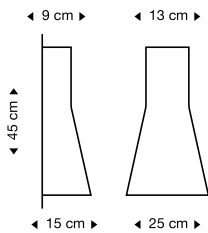

Secto Small 4231
Wall lamp

birch
white
black
465 €

walnut
515 €

Incl. light source
Standard cable length: 240 cm
Also available with direct wall mounting.