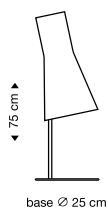

Secto Small 4201
Pendant lamp

birch
white
black
580 €

walnut
630 €

Incl. light source
Standard cable length: 150 cm
With a longer cable at extra cost.

Magnum 4202
Pendant lamp

birch
white
black
1590 €

walnut
1710 €

Incl. light source
Standard cable length: 200 cm
With a longer cable at extra cost.

Puncto 4203
Pendant lamp

birch
white
black
630 €

walnut
680 €

Incl. light source
Standard cable length: 150 cm
With a longer cable at extra cost.

Secto 4210
Floor lamp

birch
white
black
1030 €

walnut
1070 €

incl. light source
Standard cable length: 230 cm

Secto 4220
Table lamp

birch
white
black
795 €

walnut
845 €

incl. light source
Standard cable length: 220 cm

Incl. light source
Standard cable length: 240 cm
Also available with direct wall mounting.

Secto 4236
Corner lamp

birch
white
black
480 €

walnut
530 €

Incl. light source
Standard cable length: 240 cm
Also available with direct wall mounting.