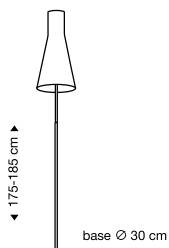

Incl. light source
Standard cable length: 200 cm
With a longer cable at extra cost.

Puncto 4203
Pendant lamp

birch
white
black
630 €

walnut
680 €

Incl. light source
Standard cable length: 150 cm
With a longer cable at extra cost.

Secto 4210
Floor lamp

birch
white
black
1030 €

walnut
1070 €

incl. light source
Standard cable length: 230 cm

Secto 4220
Table lamp

birch
white
black
795 €

walnut
845 €

incl. light source
Standard cable length: 220 cm

Secto 4230
Wall lamp

birch
white
black
465 €

walnut
515 €

Incl. light source
Standard cable length: 240 cm
Also available with direct wall mounting.

Secto Small 4231
Wall lamp

birch
white
black
465 €

walnut
515 €

Incl. light source
Standard cable length: 240 cm
Also available with direct wall mounting.

Secto 4236
Corner lamp

birch
white
black
480 €

walnut
530 €

Incl. light source
Standard cable length: 240 cm
Also available with direct wall mounting.