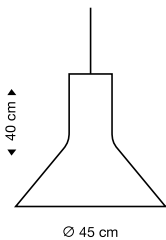

Secto Small 4201
Pendant lamp

birch
white
black
580 €

walnut
630 €

Incl. light source
Standard cable length: 150 cm
With a longer cable at extra cost.

Magnum 4202
Pendant lamp

birch
white
black
1590 €

walnut
1710 €

Incl. light source
Standard cable length: 200 cm
With a longer cable at extra cost.

Puncto 4203
Pendant lamp

birch
white
black
630 €

walnut
680 €

Incl. light source
Standard cable length: 150 cm
With a longer cable at extra cost.