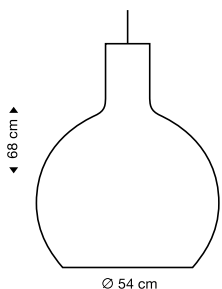

Secto 4230
Wall lamp

birch
white
black
465 €

walnut
515 €

Incl. light source
Standard cable length: 240 cm
Also available with direct wall mounting.

Secto Small 4231
Wall lamp

birch
white
black
465 €

walnut
515 €

Incl. light source
Standard cable length: 240 cm
Also available with direct wall mounting.

Secto 4236
Corner lamp

birch
white
black
480 €

walnut
530 €

Incl. light source
Standard cable length: 240 cm
Also available with direct wall mounting.

Secto Small 4237
Corner lamp

birch
white
black
480 €

walnut
530 €

Incl. light source
Standard cable length: 240 cm
Also available with direct wall mounting.

Octo 4240
Pendant lamp

birch
white
black
950 €

walnut
1000 €