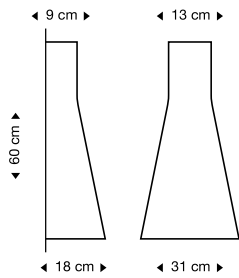

Secto 4210
Floor lamp

birch
white
black
1030 €

walnut
1070 €

incl. light source
Standard cable length: 230 cm

Secto 4220
Table lamp

birch
white
black
795 €

walnut
845 €

incl. light source
Standard cable length: 220 cm

Incl. light source
Standard cable length: 240 cm
Also available with direct wall mounting.

Secto 4236
Corner lamp

birch
white
black
480 €

walnut
530 €

Incl. light source
Standard cable length: 240 cm
Also available with direct wall mounting.