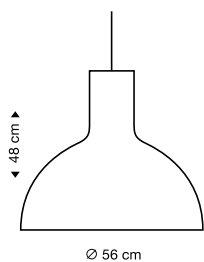

Incl. light source
Standard cable length: 240 cm
Also available with direct wall mounting.

Secto 4236
Corner lamp

birch
white
black
480 €

walnut
530 €

Incl. light source
Standard cable length: 240 cm
Also available with direct wall mounting.

Secto Small 4237
Corner lamp

birch
white
black
480 €

walnut
530 €

Incl. light source
Standard cable length: 240 cm
Also available with direct wall mounting.

Octo 4240
Pendant lamp

birch
white
black
950 €

walnut
1000 €

Incl. light source
Standard cable length: 150 cm
With a longer cable at extra cost.

Octo Small 4241
Pendant lamp

birch
white
black
860 €

walnut
910 €

Incl. light source
Standard cable length: 150 cm
With a longer cable at extra cost.

Incl. light source
Standard cable length: 150 cm
With a longer cable at extra cost.

Petite 4600
Pendant lamp

birch
white
black
605 €

walnut
640 €

incl. light source
Standard cable length: 175 cm
With a longer cable at extra cost.