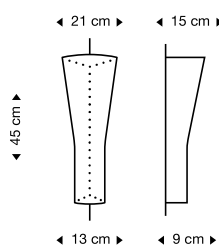

Secto 4230
Wall lamp

birch
white
black
465 €

walnut
515 €

Incl. light source
Standard cable length: 240 cm
Also available with direct wall mounting.

Secto Small 4231
Wall lamp

birch
white
black
465 €

walnut
515 €

Incl. light source
Standard cable length: 240 cm
Also available with direct wall mounting.

Secto 4236
Corner lamp

birch
white
black
480 €

walnut
530 €

Incl. light source
Standard cable length: 240 cm
Also available with direct wall mounting.

Secto Small 4237
Corner lamp

birch
white
black
480 €

walnut
530 €

Incl. light source
Standard cable length: 240 cm
Also available with direct wall mounting.

Octo 4240
Pendant lamp

birch
white
black
950 €

walnut
1000 €