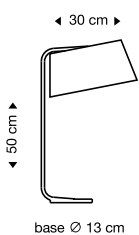

Owalo 7000
Pendant lamp

birch
white
black
1350 €

walnut
1395 €

incl. light source
Standard cable length: 220 cm
With a longer cable at extra cost.

Owalo 7010
Floor lamp

birch
white
black
1090 €

walnut
1110 €

incl. light source
Standard cable length: 310 cm

Owalo 7020
Table lamp

birch
white
black
920 €

walnut
935 €

incl. light source
Standard cable length: 300 cm

Owalo 7030
Wall lamp

birch
white
black
1045 €

walnut
1055 €

incl. light source
Standard cable length: 190 cm
Also available with direct wall mounting.

 <p>↕ 25-35 cm ▶ ◀ 50 cm ▶</p>	<p>Aspiro 8000 Pendant lamp</p>	<p>birch</p>	<p>800 €</p>	<p>incl. light source Standard cable length: 200 cm with black or red cable With a longer cable at extra cost.</p>
 <p>◀ 33 cm ▶ ↕ 38 cm ▶ ◀ 11 cm ▶</p>	<p>Teelo 8020 Table lamp</p>	<p>birch</p>	<p>walnut</p>	<p>incl. light source Standard cable length: 220 cm</p>
 <p>◀ 52 cm ▶ ↕ 52 cm ▶ height 15 cm</p>	<p>Kulto 9100 Ceiling lamp</p>	<p>birch white black</p>	<p>walnut</p>	<p>incl. light source</p>
 <p>◀ 40 cm ▶ ↕ 40 cm ▶ height 11 cm</p>	<p>Kulto Small 9101 Ceiling lamp</p>	<p>birch white black</p>	<p>walnut</p>	<p>incl. light source</p>
 <p>◀ 130-230 cm ▶ ↕ 41 cm ▶</p>	<p>Varsi 1000 Suspension arm</p>	<p>white black</p>	<p>715 €</p>	<p>Ordered together with a pendant. Pendant not included in the price. Standard cable length: 800 cm</p>