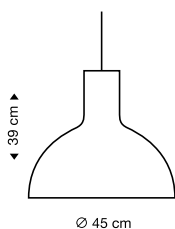

Victo Small 4251
Pendant lamp

birch
white
black
785 €

walnut
835 €

Incl. light source
Standard cable length: 150 cm
With a longer cable at extra cost.