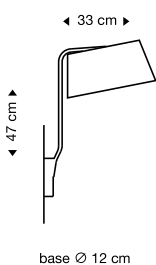

Owalo 7000
Pendant lamp

birch
white
black
1350 €

walnut
1395 €

incl. light source
Standard cable length: 220 cm
With a longer cable at extra cost.

Owalo 7010
Floor lamp

birch
white
black
1090 €

walnut
1110 €

incl. light source
Standard cable length: 310 cm

Owalo 7020
Table lamp

birch
white
black
920 €

walnut
935 €

incl. light source
Standard cable length: 300 cm

Owalo 7030
Wall lamp

birch
white
black
1045 €

walnut
1055 €

incl. light source
Standard cable length: 190 cm
Also available with direct wall mounting.

 <p>↕ 25-35 cm ▶ ◀ 50 cm ▶</p>	<p>Aspiro 8000 Pendant lamp</p>	<p>birch</p>	<p>800 €</p>	<p>incl. light source Standard cable length: 200 cm with black or red cable With a longer cable at extra cost.</p>
 <p>◀ 33 cm ▶ ↕ 38 cm ▶ ◀ 11 cm ▶</p>	<p>Teelo 8020 Table lamp</p>	<p>birch</p>	<p>walnut</p>	<p>incl. light source Standard cable length: 220 cm</p>
 <p>◀ 52 cm ▶ ↕ 52 cm ▶ height 15 cm</p>	<p>Kulto 9100 Ceiling lamp</p>	<p>birch white black</p>	<p>walnut</p>	<p>incl. light source</p>
 <p>◀ 40 cm ▶ ↕ 40 cm ▶ height 11 cm</p>	<p>Kulto Small 9101 Ceiling lamp</p>	<p>birch white black</p>	<p>walnut</p>	<p>incl. light source</p>
 <p>◀ 130-230 cm ▶ ↕ 41 cm ▶</p>	<p>Varsi 1000 Suspension arm</p>	<p>white black</p>	<p>715 €</p>	<p>Ordered together with a pendant. Pendant not included in the price. Standard cable length: 800 cm</p>