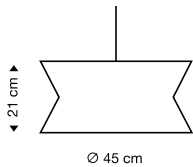

Kontro 6000
Pendant lamp

birch
white
black
900 €

walnut
950 €

Incl. light source
Standard cable length: 150 cm
With a longer cable at extra cost.