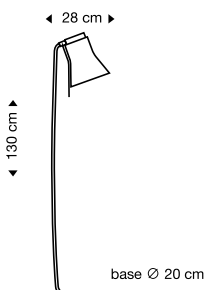

Incl. light source
Standard cable length: 150 cm
With a longer cable at extra cost.

Petite 4600
Pendant lamp

birch
white
black
605 €

walnut
640 €

incl. light source
Standard cable length: 175 cm
With a longer cable at extra cost.

Petite 4610
Floor lamp

birch
white
black
915 €

walnut
950 €

incl. light source
Standard cable length: 240 cm

Petite 4620
Table lamp

birch
white
black
880 €

walnut
925 €

incl. light source
Standard cable length: 200 cm