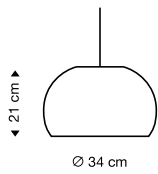

Atto 5000
Pendant lamp

birch
white
black
880 €

walnut
930 €

incl. light source
Standard cable length: 180 cm
With a longer cable at extra cost.