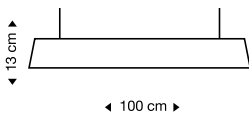

walnut
930 €

incl. light source
Standard cable length: 180 cm
With a longer cable at extra cost.

Kontro 6000
Pendant lamp

birch
white
black
900 €

walnut
950 €

Incl. light source
Standard cable length: 150 cm
With a longer cable at extra cost.