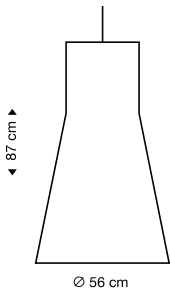

Secto DESIGN

Alle Preise inkl. ges. MwSt.

1 FEBRUARY 2023

Germany

Secto 4200
Pendant lamp

birch
white
black
625 €

walnut
675 €

incl. light source
Standard cable length: 150 cm
With a longer cable at extra cost.

Secto Small 4201
Pendant lamp

birch
white
black
580 €

walnut
630 €

Incl. light source
Standard cable length: 150 cm
With a longer cable at extra cost.

Magnum 4202
Pendant lamp

birch
white
black
1590 €

walnut
1710 €

Incl. light source
Standard cable length: 200 cm
With a longer cable at extra cost.

Puncto 4203
Pendant lamp

birch
white
black
630 €

walnut
680 €

Incl. light source
Standard cable length: 150 cm
With a longer cable at extra cost.

Incl. light source
Standard cable length: 240 cm
Also available with direct wall mounting.

Secto 4236
Corner lamp

birch
white
black
480 €

walnut
530 €

Incl. light source
Standard cable length: 240 cm
Also available with direct wall mounting.